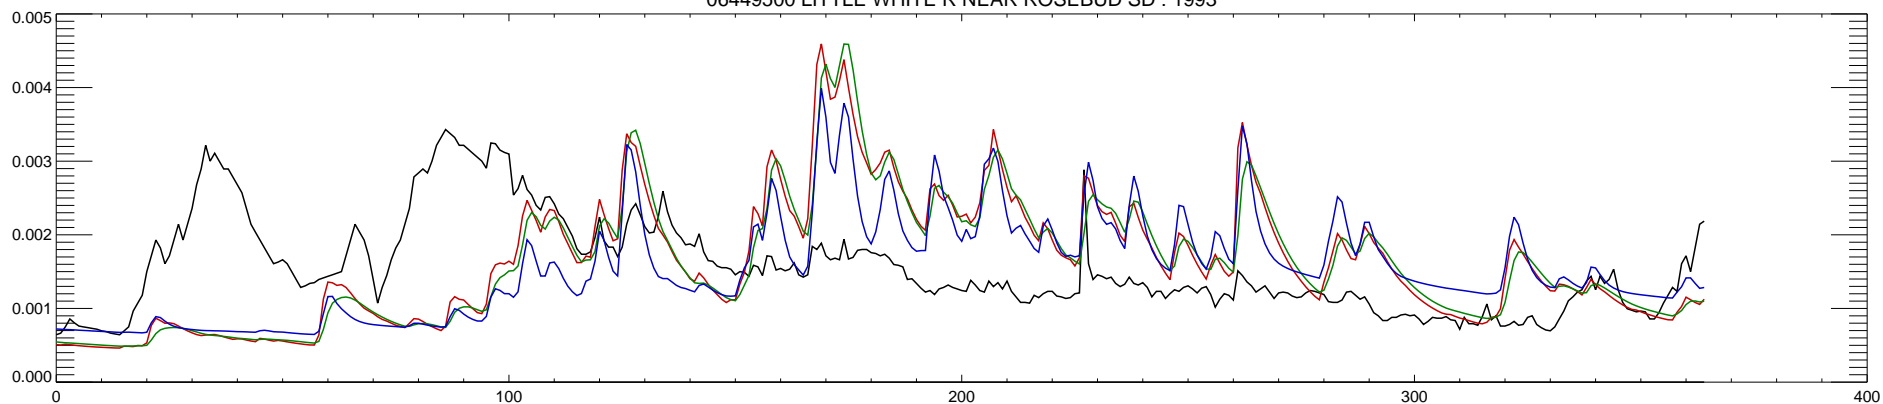

06449500 LITTLE WHITE R NEAR ROSEBUD SD : 1990

06449500 LITTLE WHITE R NEAR ROSEBUD SD : 1991

06449500 LITTLE WHITE R NEAR ROSEBUD SD : 1992

06449500 LITTLE WHITE R NEAR ROSEBUD SD : 1993

06449500 LITTLE WHITE R NEAR ROSEBUD SD : 1994

06449500 LITTLE WHITE R NEAR ROSEBUD SD : 1995

06449500 LITTLE WHITE R NEAR ROSEBUD SD : 1996

06449500 LITTLE WHITE R NEAR ROSEBUD SD : 1997

06449500 LITTLE WHITE R NEAR ROSEBUD SD : 1998

06449500 LITTLE WHITE R NEAR ROSEBUD SD : 1999