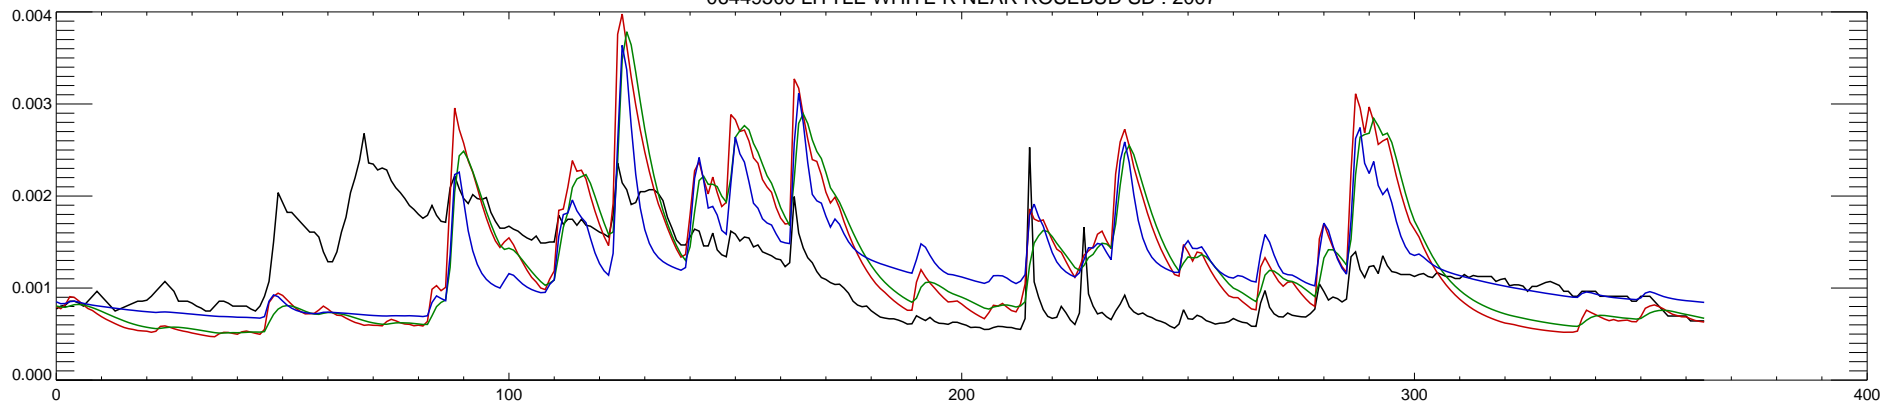

06449500 LITTLE WHITE R NEAR ROSEBUD SD : 2008

06449500 LITTLE WHITE R NEAR ROSEBUD SD : 2007