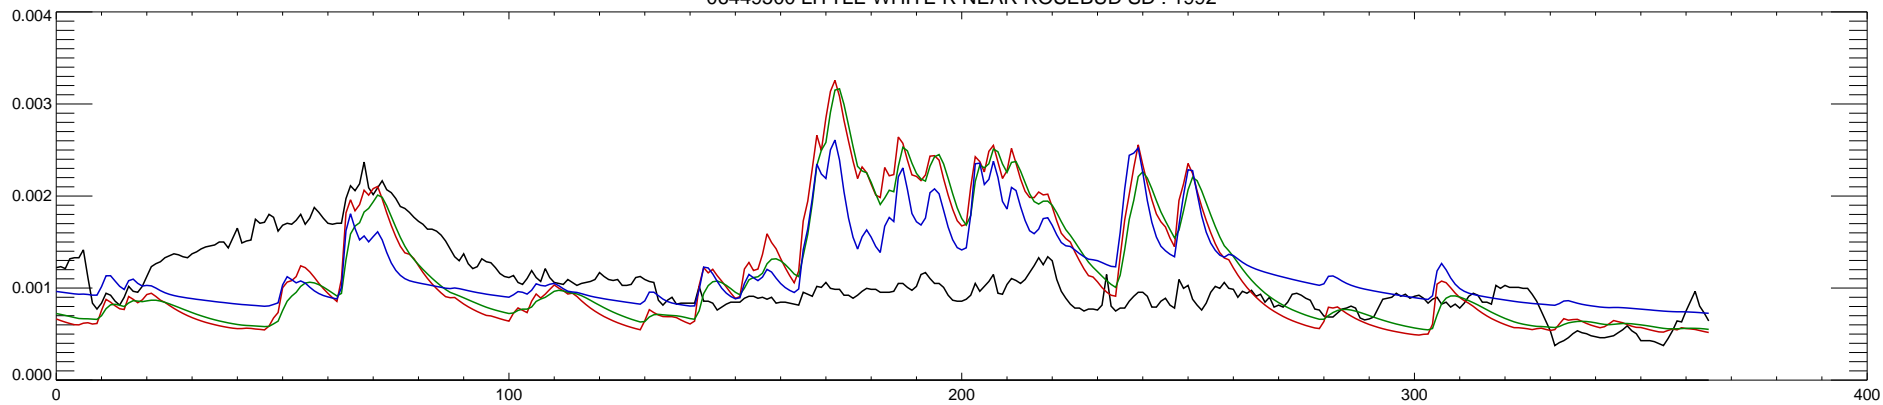

06449500 LITTLE WHITE R NEAR ROSEBUD SD : 1990

06449500 LITTLE WHITE R NEAR ROSEBUD SD : 1991

06449500 LITTLE WHITE R NEAR ROSEBUD SD : 1992

06449500 LITTLE WHITE R NEAR ROSEBUD SD : 1993

06449500 LITTLE WHITE R NEAR ROSEBUD SD : 1994

06449500 LITTLE WHITE R NEAR ROSEBUD SD : 1995

06449500 LITTLE WHITE R NEAR ROSEBUD SD : 1996

06449500 LITTLE WHITE R NEAR ROSEBUD SD : 1997

06449500 LITTLE WHITE R NEAR ROSEBUD SD : 1998

06449500 LITTLE WHITE R NEAR ROSEBUD SD : 1999