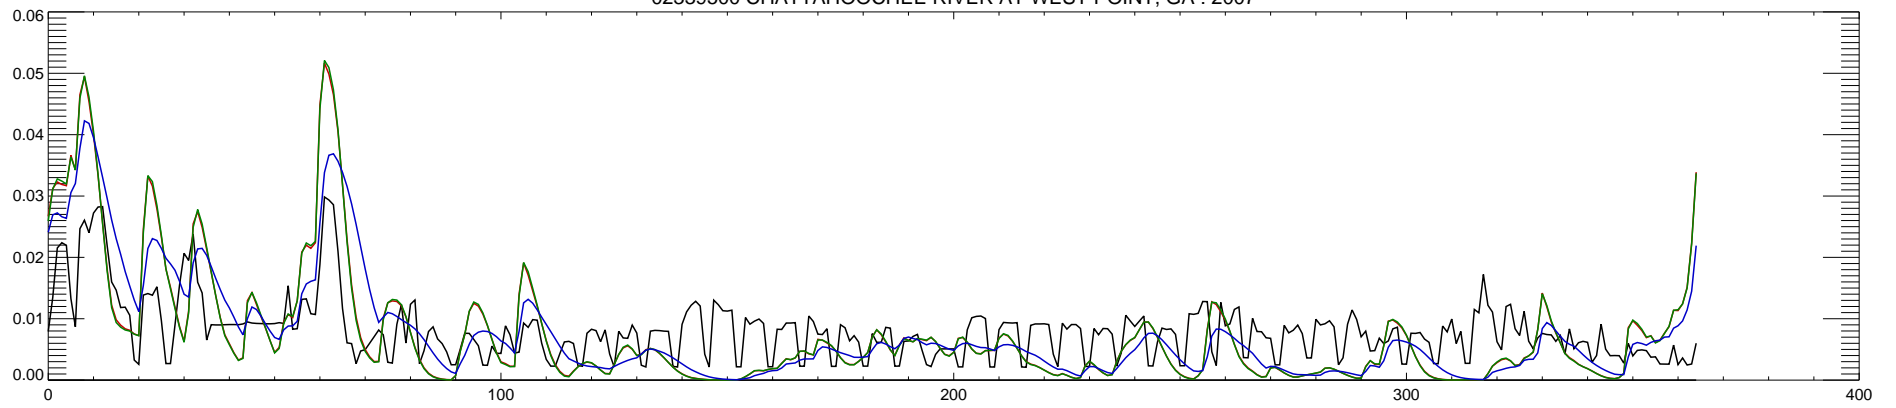

02339500 CHATTAHOOCHEE RIVER AT WEST POINT, GA : 2008

02339500 CHATTAHOOCHEE RIVER AT WEST POINT, GA : 2007