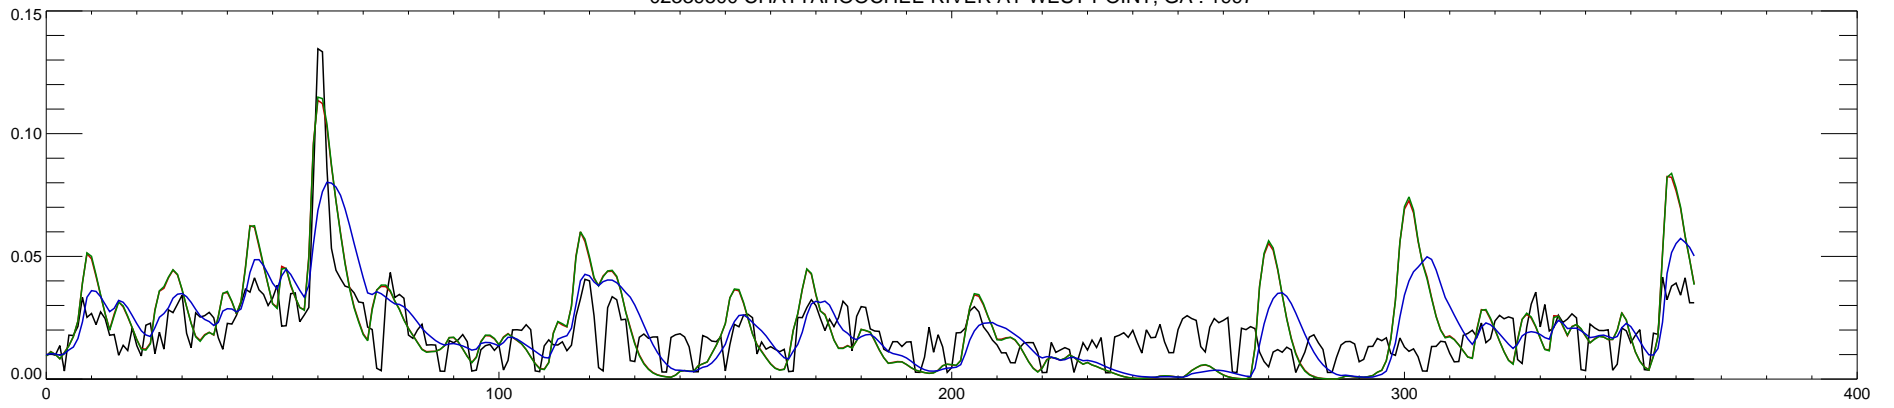

02339500 CHATTAHOOCHEE RIVER AT WEST POINT, GA : 1994

02339500 CHATTAHOOCHEE RIVER AT WEST POINT, GA : 1995

02339500 CHATTAHOOCHEE RIVER AT WEST POINT, GA : 1996

02339500 CHATTAHOOCHEE RIVER AT WEST POINT, GA : 1997