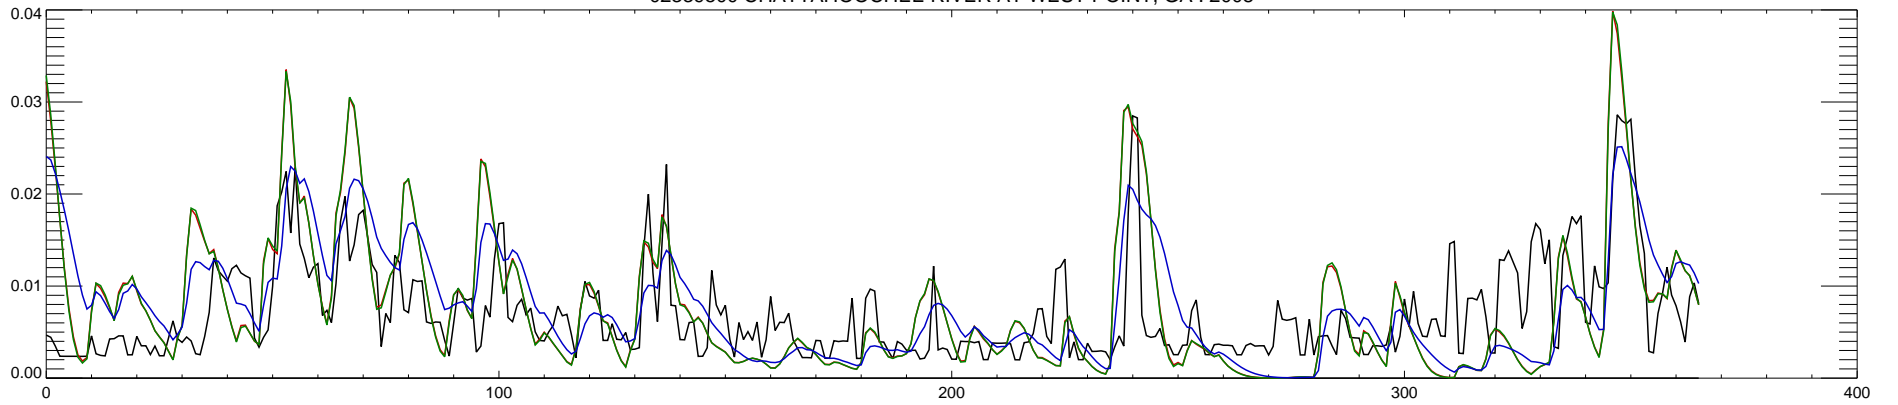

02339500 CHATTAHOOCHEE RIVER AT WEST POINT, GA : 2009

02339500 CHATTAHOOCHEE RIVER AT WEST POINT, GA : 2008