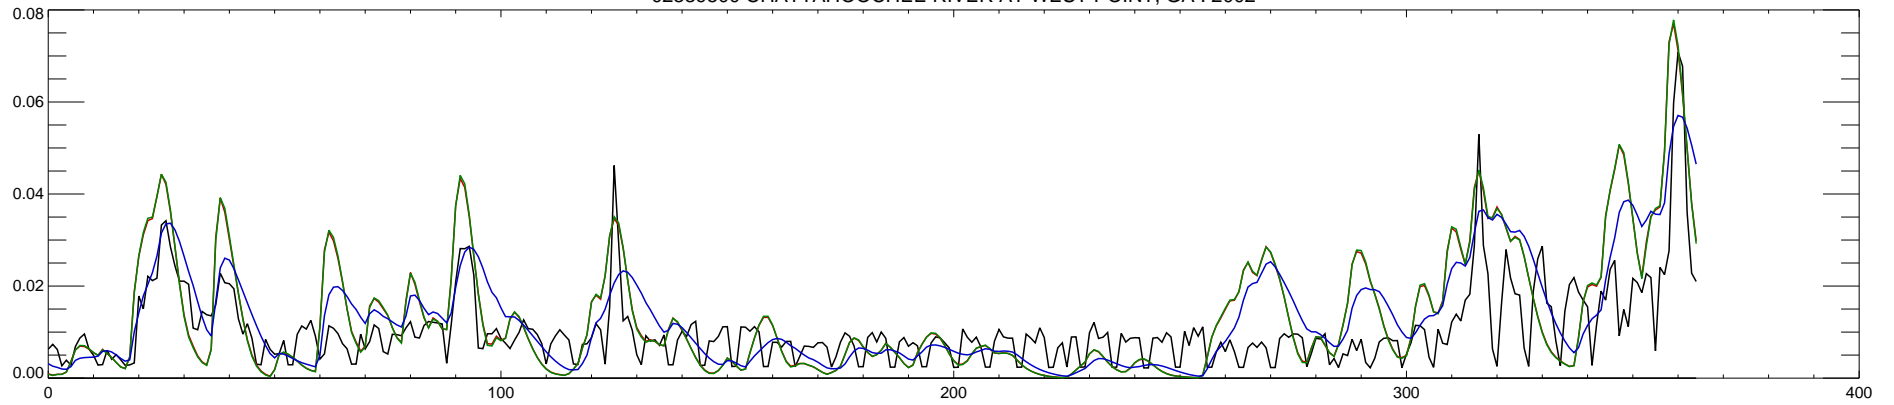

02339500 CHATTAHOOCHEE RIVER AT WEST POINT, GA : 2003

02339500 CHATTAHOOCHEE RIVER AT WEST POINT, GA : 2002