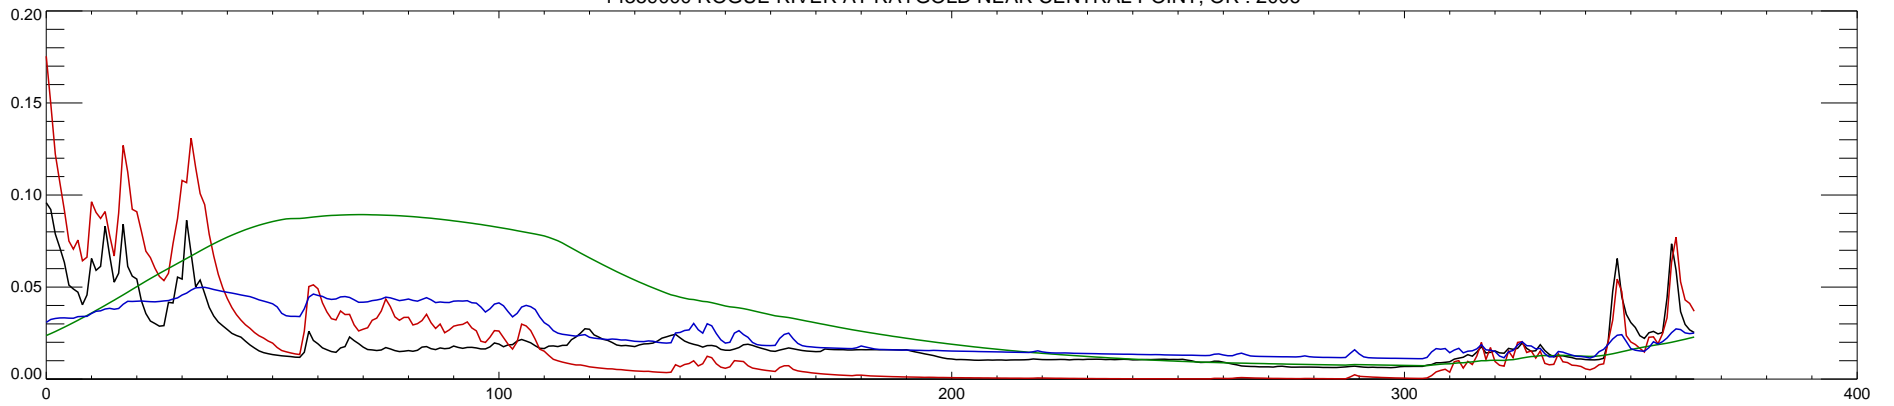

14359000 ROGUE RIVER AT RAYGOLD NEAR CENTRAL POINT, OR : 2007

14359000 ROGUE RIVER AT RAYGOLD NEAR CENTRAL POINT, OR : 2006