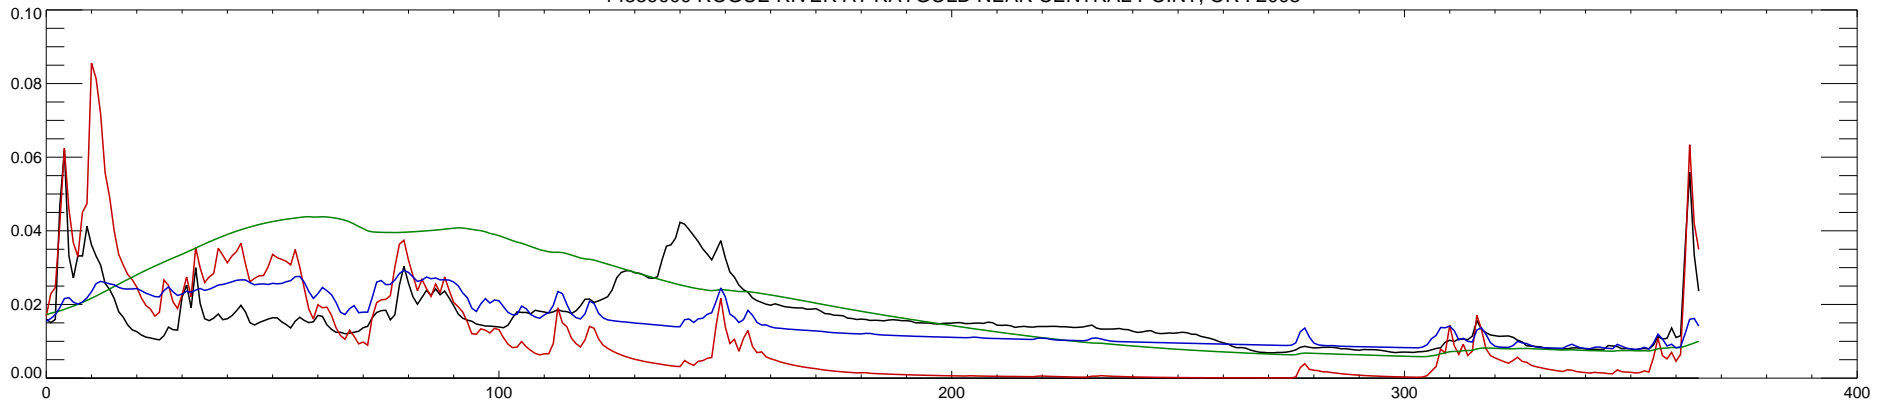

14359000 ROGUE RIVER AT RAYGOLD NEAR CENTRAL POINT, OR : 2009

14359000 ROGUE RIVER AT RAYGOLD NEAR CENTRAL POINT, OR : 2008