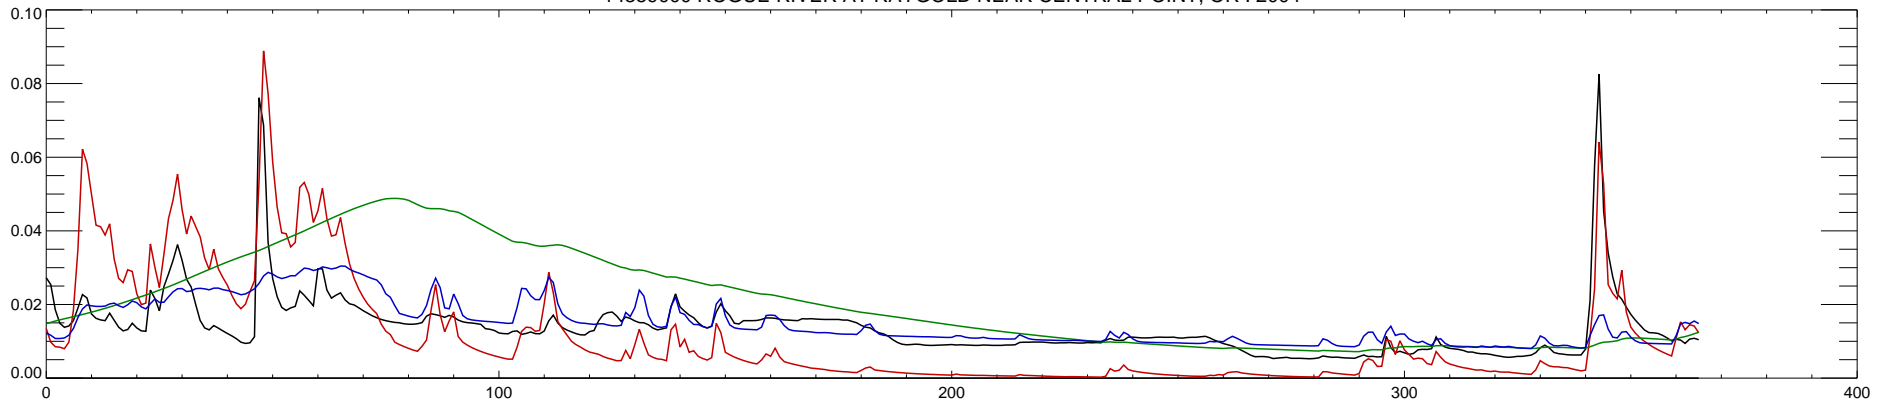

14359000 ROGUE RIVER AT RAYGOLD NEAR CENTRAL POINT, OR : 2005

14359000 ROGUE RIVER AT RAYGOLD NEAR CENTRAL POINT, OR : 2004