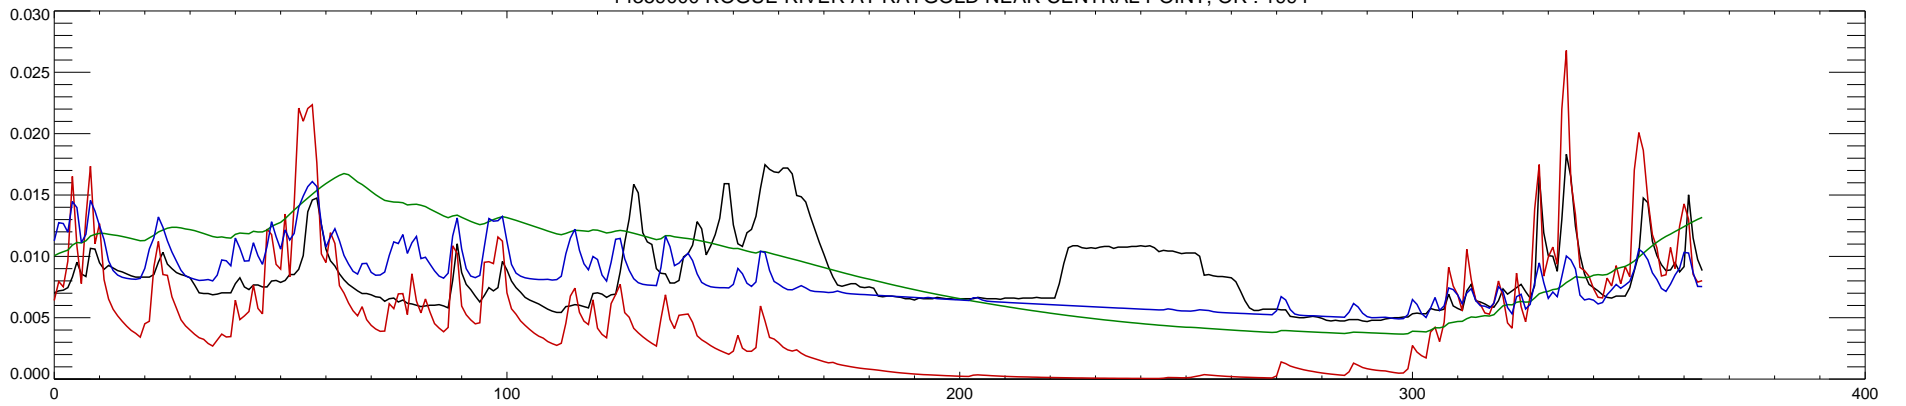

14359000 ROGUE RIVER AT RAYGOLD NEAR CENTRAL POINT, OR : 1995

14359000 ROGUE RIVER AT RAYGOLD NEAR CENTRAL POINT, OR : 1994