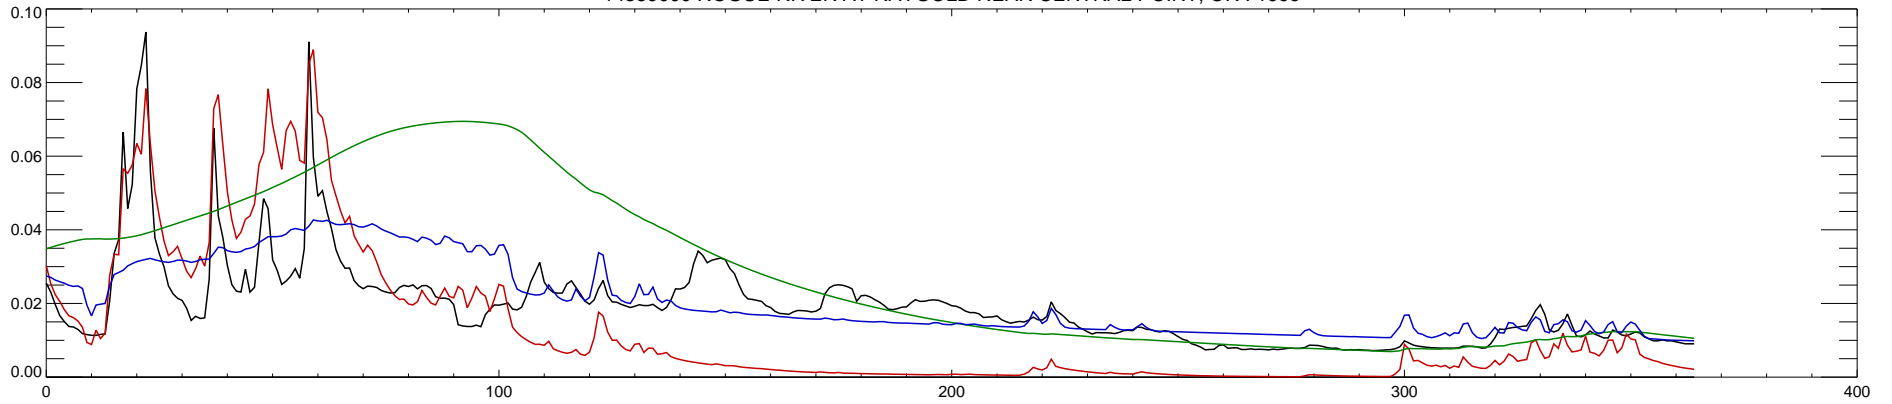

14359000 ROGUE RIVER AT RAYGOLD NEAR CENTRAL POINT, OR : 2000

14359000 ROGUE RIVER AT RAYGOLD NEAR CENTRAL POINT, OR : 1999