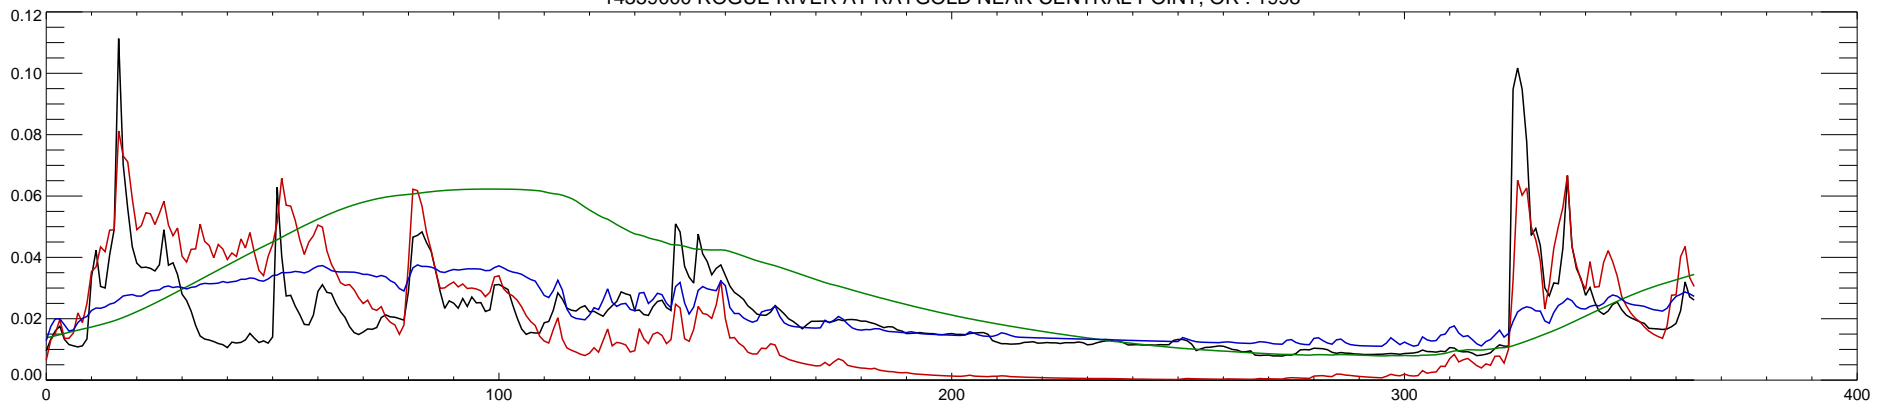

14359000 ROGUE RIVER AT RAYGOLD NEAR CENTRAL POINT, OR : 1999

14359000 ROGUE RIVER AT RAYGOLD NEAR CENTRAL POINT, OR : 1998