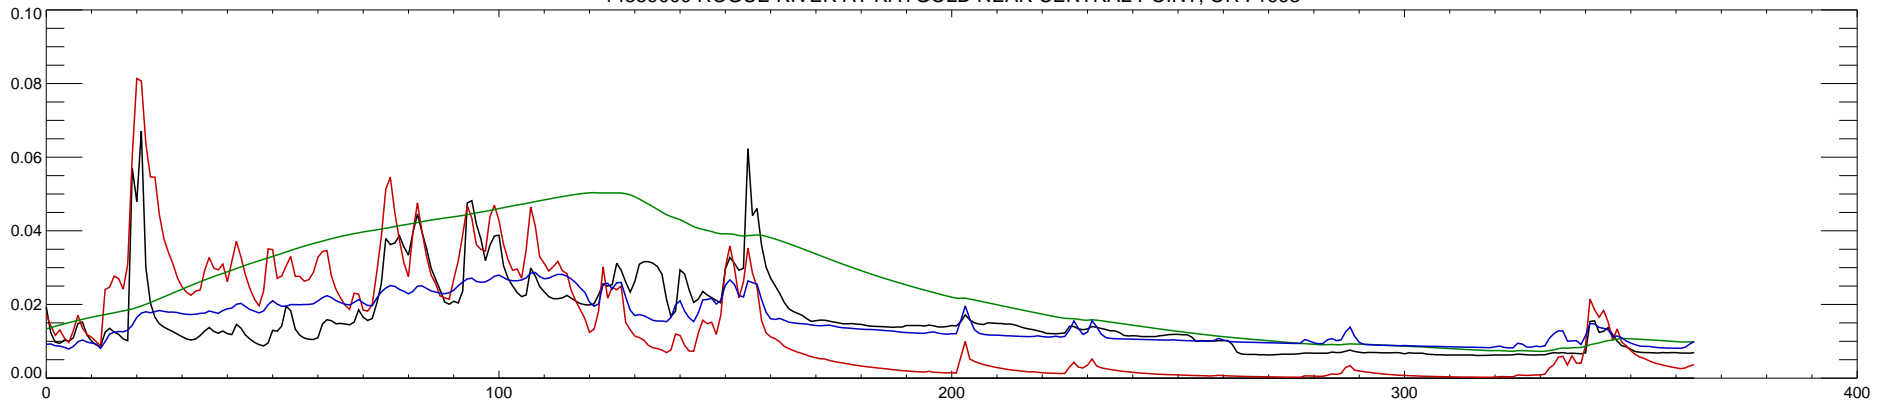

14359000 ROGUE RIVER AT RAYGOLD NEAR CENTRAL POINT, OR : 1990

14359000 ROGUE RIVER AT RAYGOLD NEAR CENTRAL POINT, OR : 1991

14359000 ROGUE RIVER AT RAYGOLD NEAR CENTRAL POINT, OR : 1992

14359000 ROGUE RIVER AT RAYGOLD NEAR CENTRAL POINT, OR : 1993

14359000 ROGUE RIVER AT RAYGOLD NEAR CENTRAL POINT, OR : 1994

14359000 ROGUE RIVER AT RAYGOLD NEAR CENTRAL POINT, OR : 1995

14359000 ROGUE RIVER AT RAYGOLD NEAR CENTRAL POINT, OR : 1996

14359000 ROGUE RIVER AT RAYGOLD NEAR CENTRAL POINT, OR : 1997