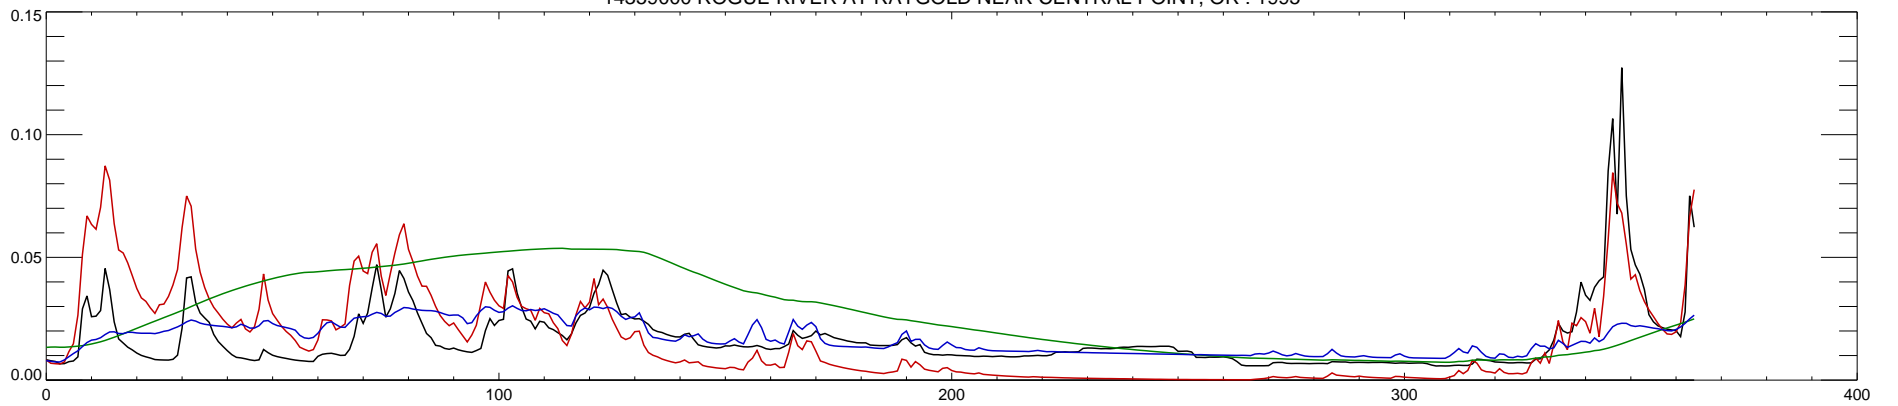

14359000 ROGUE RIVER AT RAYGOLD NEAR CENTRAL POINT, OR : 1990

14359000 ROGUE RIVER AT RAYGOLD NEAR CENTRAL POINT, OR : 1991

14359000 ROGUE RIVER AT RAYGOLD NEAR CENTRAL POINT, OR : 1992

14359000 ROGUE RIVER AT RAYGOLD NEAR CENTRAL POINT, OR : 1993

14359000 ROGUE RIVER AT RAYGOLD NEAR CENTRAL POINT, OR : 1994

14359000 ROGUE RIVER AT RAYGOLD NEAR CENTRAL POINT, OR : 1995

14359000 ROGUE RIVER AT RAYGOLD NEAR CENTRAL POINT, OR : 1996

14359000 ROGUE RIVER AT RAYGOLD NEAR CENTRAL POINT, OR : 1997