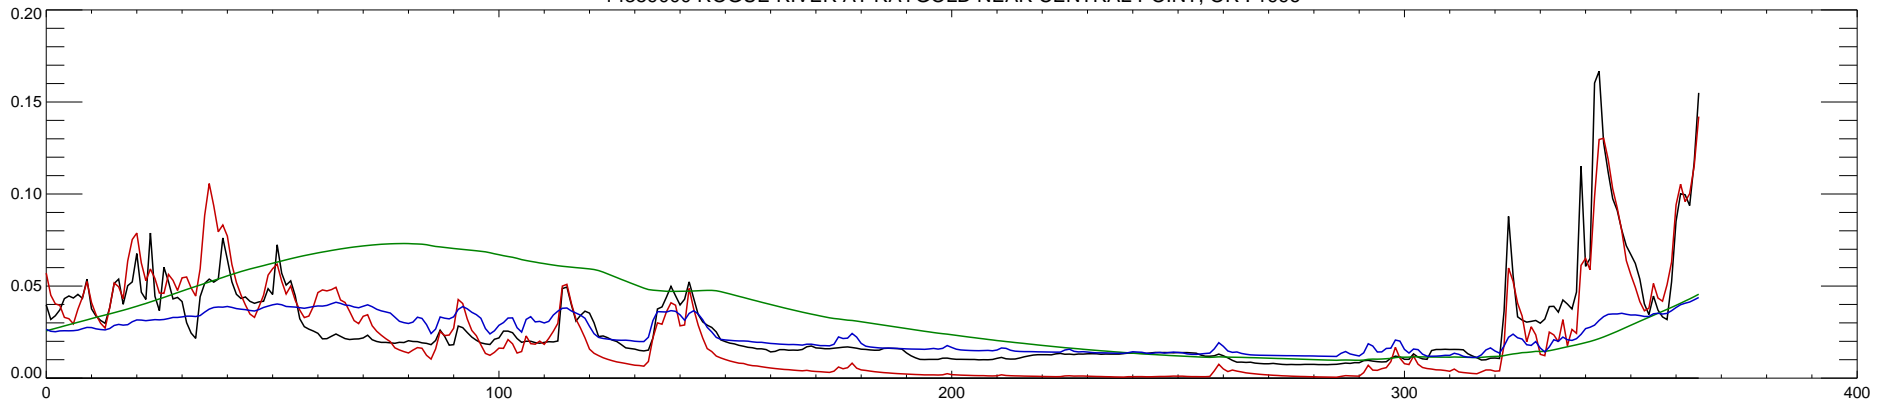

14359000 ROGUE RIVER AT RAYGOLD NEAR CENTRAL POINT, OR : 1990

14359000 ROGUE RIVER AT RAYGOLD NEAR CENTRAL POINT, OR : 1991

14359000 ROGUE RIVER AT RAYGOLD NEAR CENTRAL POINT, OR : 1992

14359000 ROGUE RIVER AT RAYGOLD NEAR CENTRAL POINT, OR : 1993

14359000 ROGUE RIVER AT RAYGOLD NEAR CENTRAL POINT, OR : 1994

14359000 ROGUE RIVER AT RAYGOLD NEAR CENTRAL POINT, OR : 1995

14359000 ROGUE RIVER AT RAYGOLD NEAR CENTRAL POINT, OR : 1996

14359000 ROGUE RIVER AT RAYGOLD NEAR CENTRAL POINT, OR : 1997