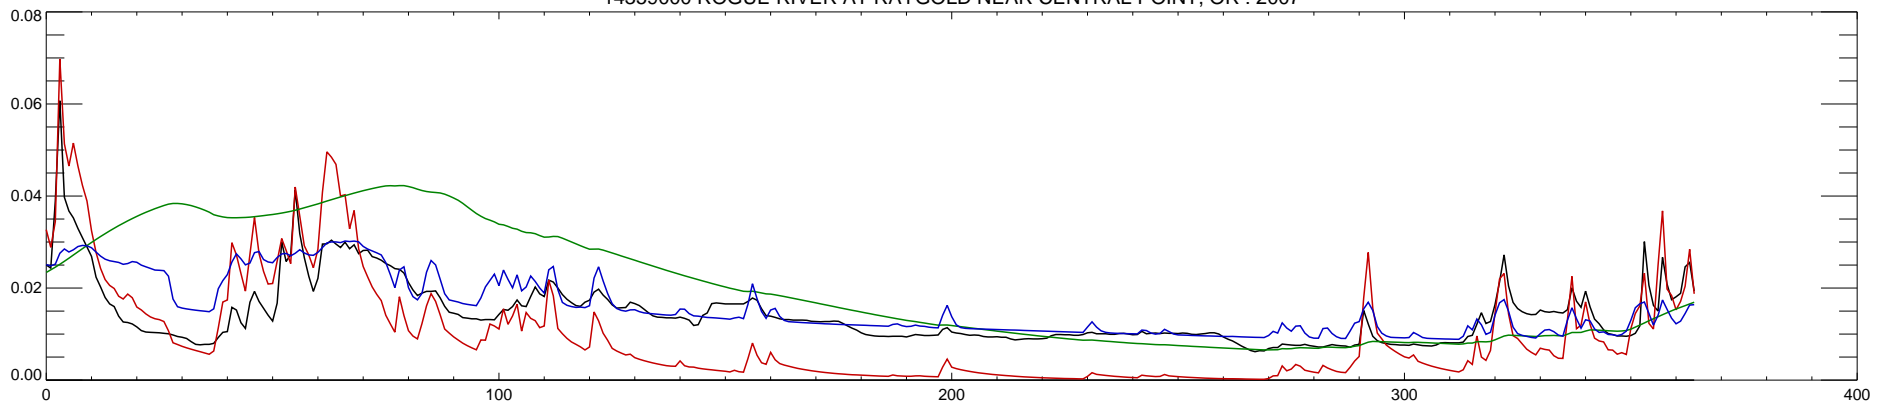

14359000 ROGUE RIVER AT RAYGOLD NEAR CENTRAL POINT, OR : 2008

14359000 ROGUE RIVER AT RAYGOLD NEAR CENTRAL POINT, OR : 2007