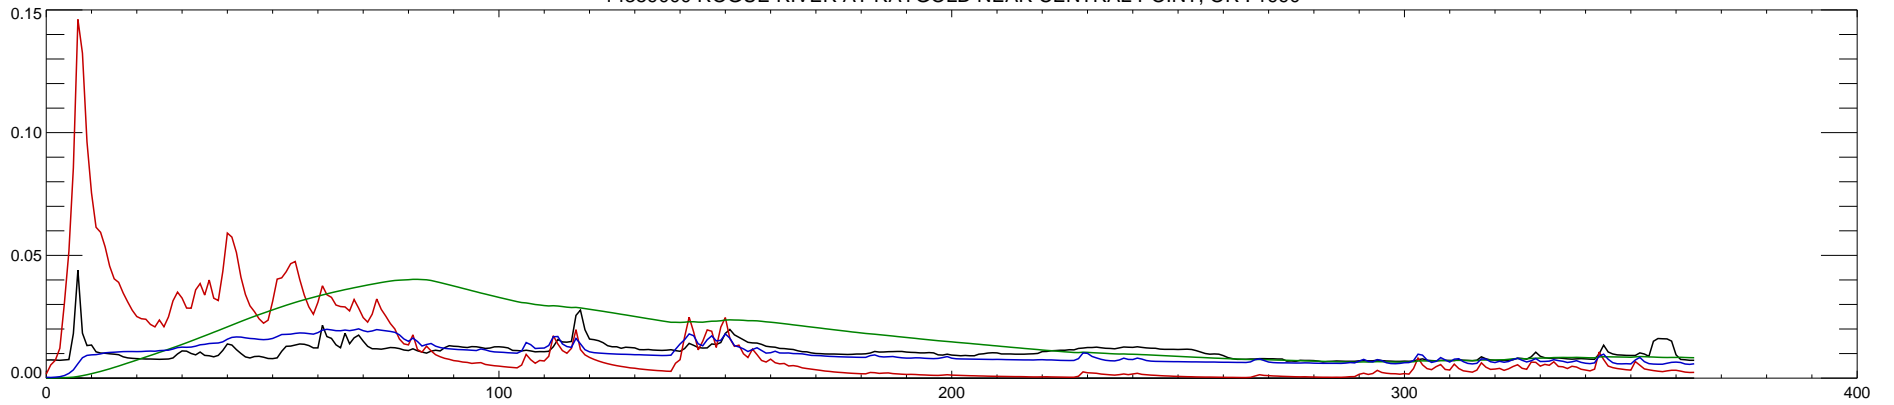

14359000 ROGUE RIVER AT RAYGOLD NEAR CENTRAL POINT, OR : 1990

14359000 ROGUE RIVER AT RAYGOLD NEAR CENTRAL POINT, OR : 1991

14359000 ROGUE RIVER AT RAYGOLD NEAR CENTRAL POINT, OR : 1992

14359000 ROGUE RIVER AT RAYGOLD NEAR CENTRAL POINT, OR : 1993

14359000 ROGUE RIVER AT RAYGOLD NEAR CENTRAL POINT, OR : 1994

14359000 ROGUE RIVER AT RAYGOLD NEAR CENTRAL POINT, OR : 1995

14359000 ROGUE RIVER AT RAYGOLD NEAR CENTRAL POINT, OR : 1996

14359000 ROGUE RIVER AT RAYGOLD NEAR CENTRAL POINT, OR : 1997