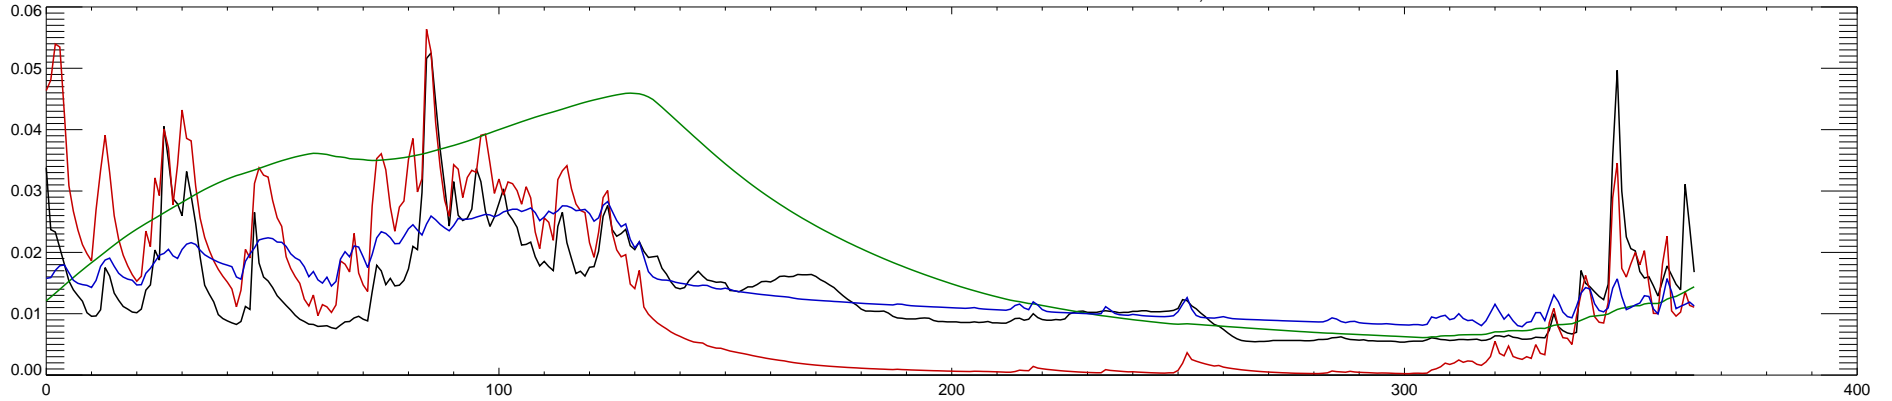

14359000 ROGUE RIVER AT RAYGOLD NEAR CENTRAL POINT, OR : 2004

14359000 ROGUE RIVER AT RAYGOLD NEAR CENTRAL POINT, OR : 2003