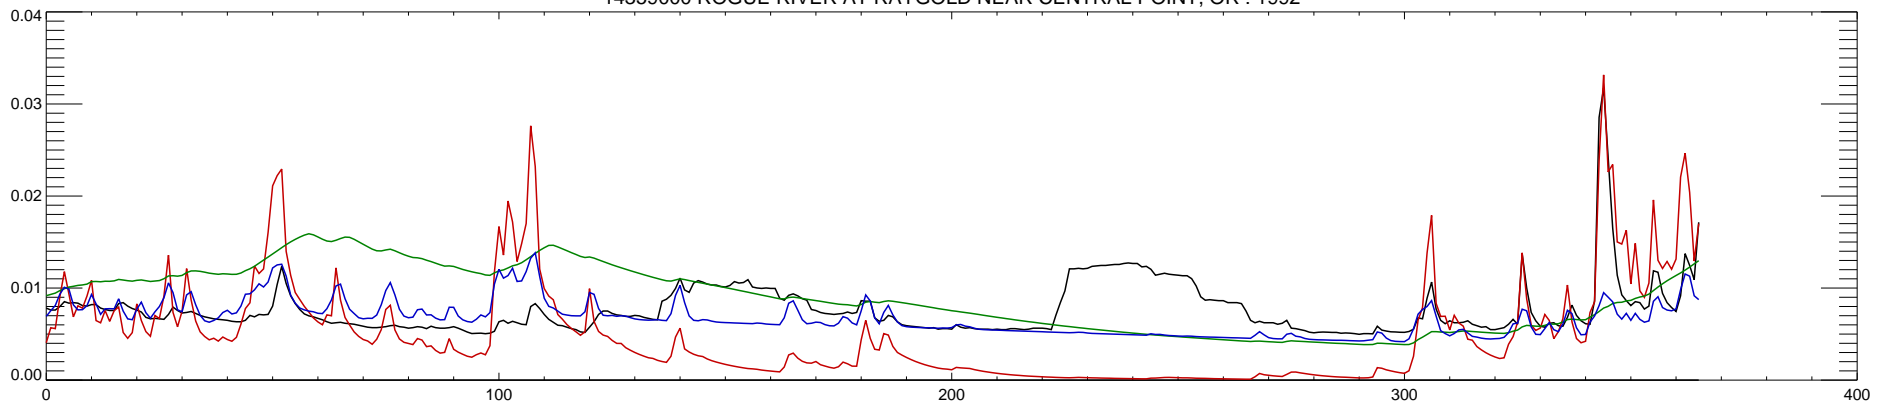

14359000 ROGUE RIVER AT RAYGOLD NEAR CENTRAL POINT, OR : 1990

14359000 ROGUE RIVER AT RAYGOLD NEAR CENTRAL POINT, OR : 1991

14359000 ROGUE RIVER AT RAYGOLD NEAR CENTRAL POINT, OR : 1992

14359000 ROGUE RIVER AT RAYGOLD NEAR CENTRAL POINT, OR : 1993