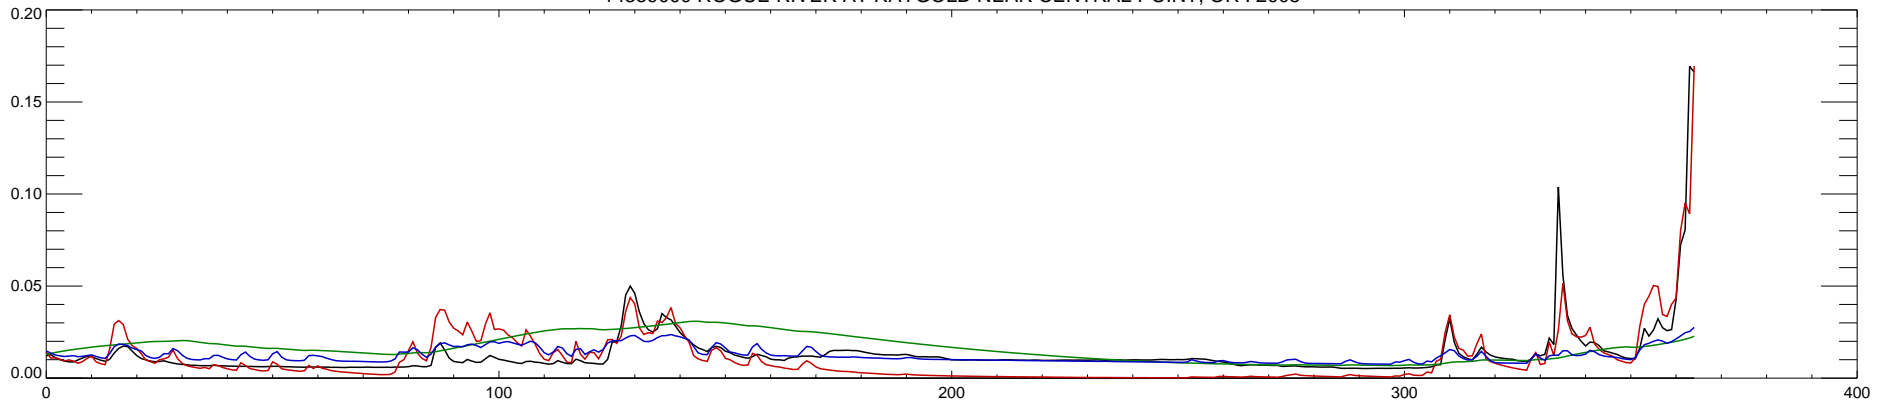

14359000 ROGUE RIVER AT RAYGOLD NEAR CENTRAL POINT, OR : 2002

14359000 ROGUE RIVER AT RAYGOLD NEAR CENTRAL POINT, OR : 2003

14359000 ROGUE RIVER AT RAYGOLD NEAR CENTRAL POINT, OR : 2004

14359000 ROGUE RIVER AT RAYGOLD NEAR CENTRAL POINT, OR : 2005