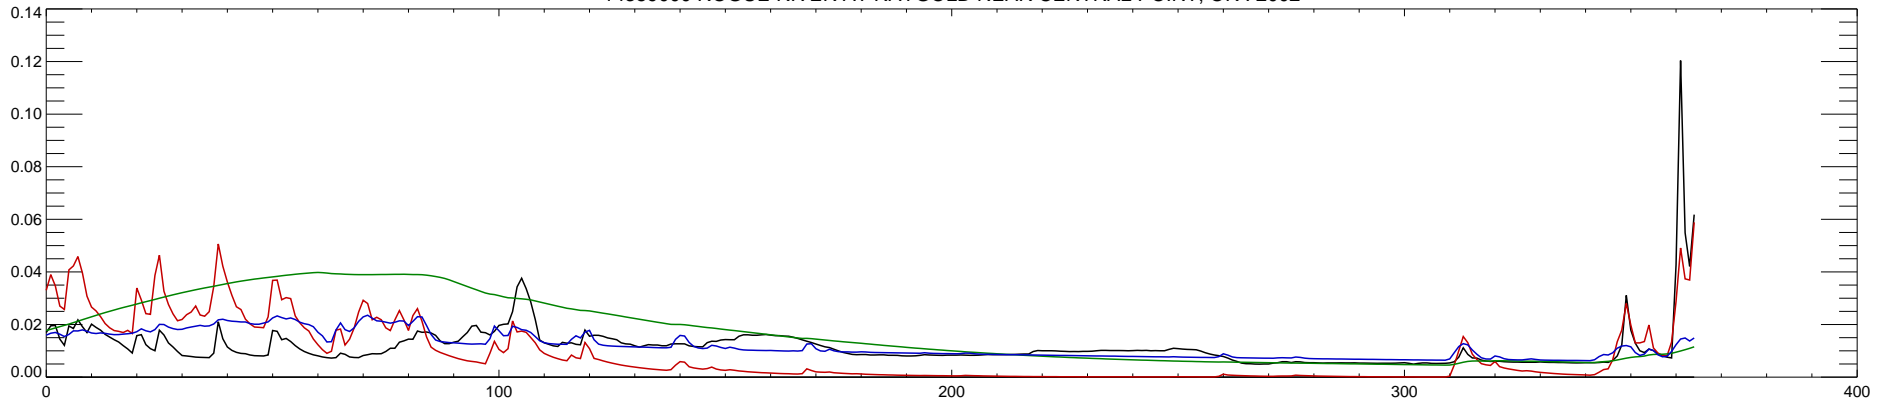

14359000 ROGUE RIVER AT RAYGOLD NEAR CENTRAL POINT, OR : 2003

14359000 ROGUE RIVER AT RAYGOLD NEAR CENTRAL POINT, OR : 2002