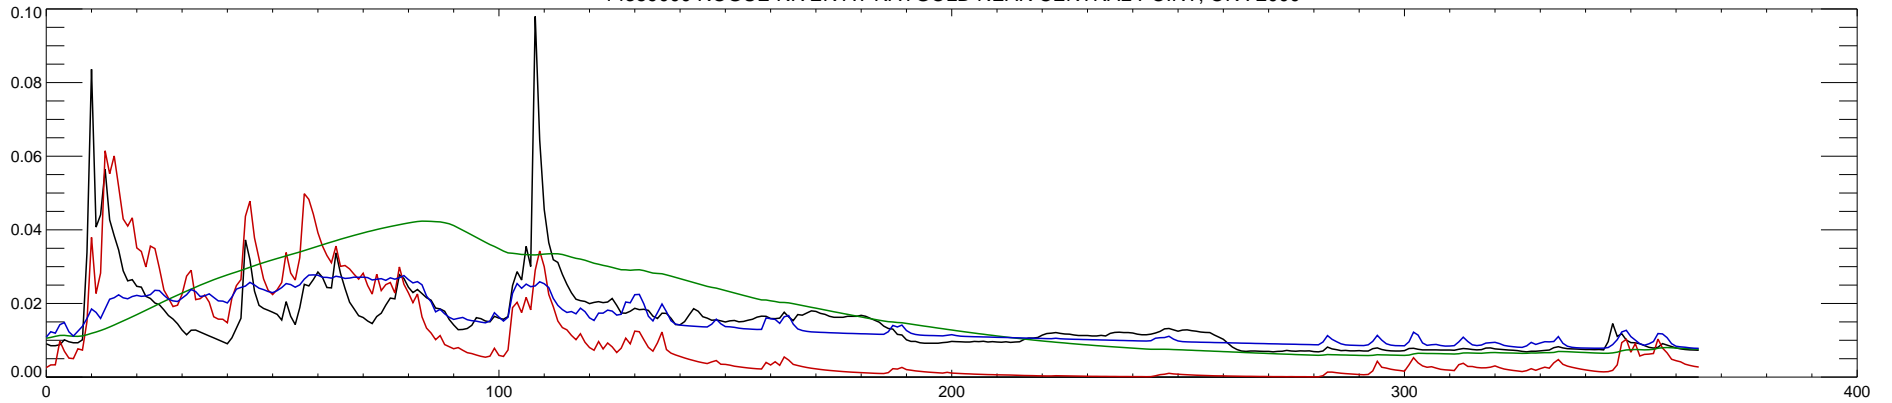

14359000 ROGUE RIVER AT RAYGOLD NEAR CENTRAL POINT, OR : 2001

14359000 ROGUE RIVER AT RAYGOLD NEAR CENTRAL POINT, OR : 2000