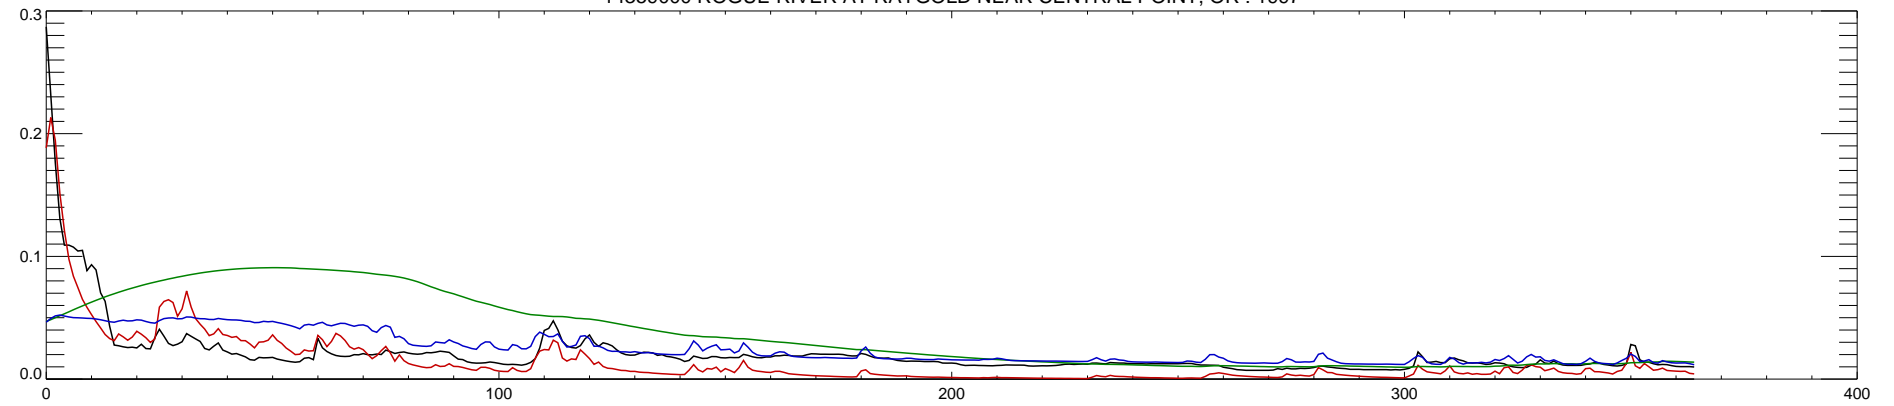

14359000 ROGUE RIVER AT RAYGOLD NEAR CENTRAL POINT, OR : 1994

14359000 ROGUE RIVER AT RAYGOLD NEAR CENTRAL POINT, OR : 1995

14359000 ROGUE RIVER AT RAYGOLD NEAR CENTRAL POINT, OR : 1996

14359000 ROGUE RIVER AT RAYGOLD NEAR CENTRAL POINT, OR : 1997