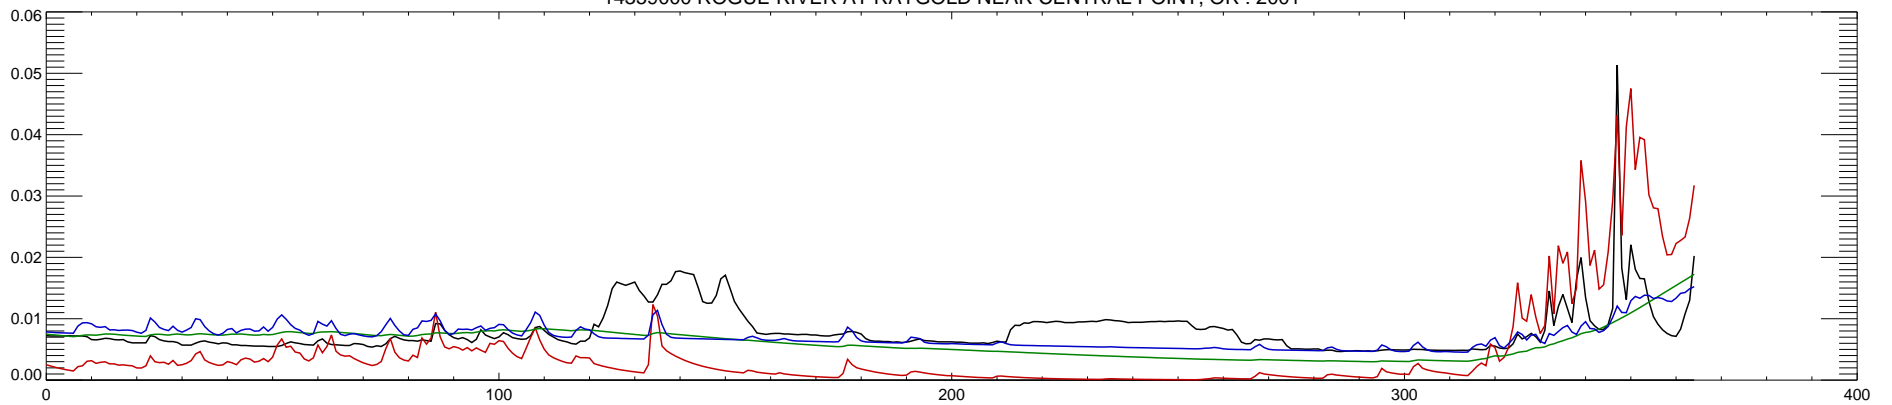

14359000 ROGUE RIVER AT RAYGOLD NEAR CENTRAL POINT, OR : 1998

14359000 ROGUE RIVER AT RAYGOLD NEAR CENTRAL POINT, OR : 1999

14359000 ROGUE RIVER AT RAYGOLD NEAR CENTRAL POINT, OR : 2000

14359000 ROGUE RIVER AT RAYGOLD NEAR CENTRAL POINT, OR : 2001