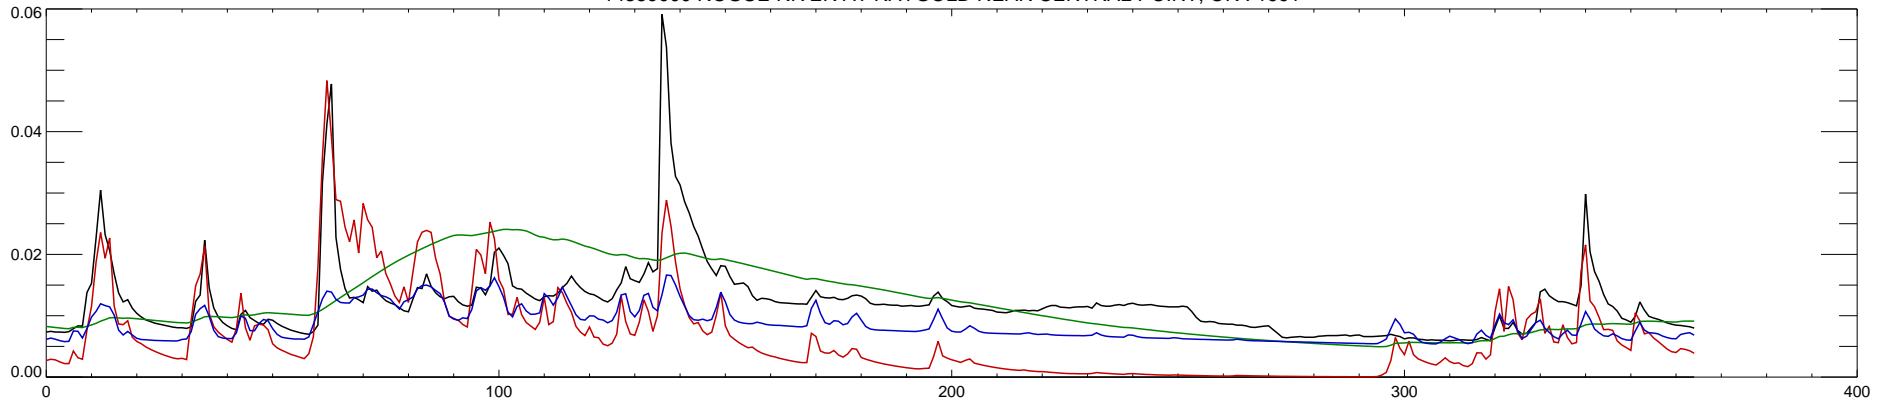

14359000 ROGUE RIVER AT RAYGOLD NEAR CENTRAL POINT, OR : 1990

14359000 ROGUE RIVER AT RAYGOLD NEAR CENTRAL POINT, OR : 1991

14359000 ROGUE RIVER AT RAYGOLD NEAR CENTRAL POINT, OR : 1992

14359000 ROGUE RIVER AT RAYGOLD NEAR CENTRAL POINT, OR : 1993