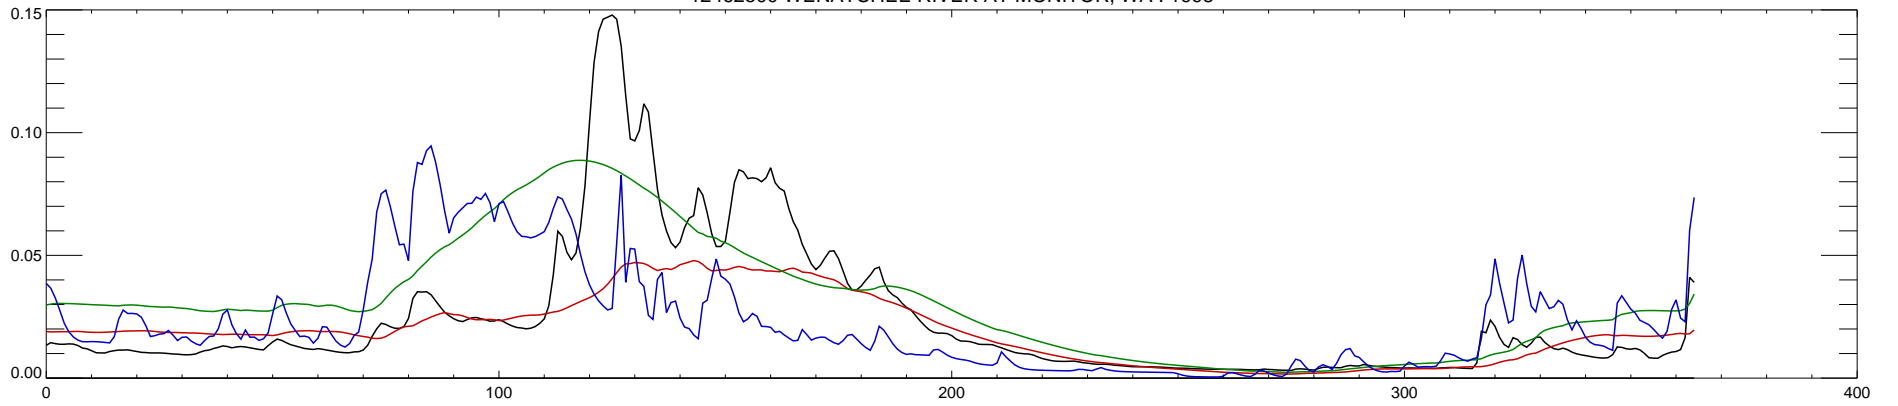

12462500 WENATCHEE RIVER AT MONITOR, WA : 1995

12462500 WENATCHEE RIVER AT MONITOR, WA : 1996

12462500 WENATCHEE RIVER AT MONITOR, WA : 1997

12462500 WENATCHEE RIVER AT MONITOR, WA : 1998

12462500 WENATCHEE RIVER AT MONITOR, WA : 1999