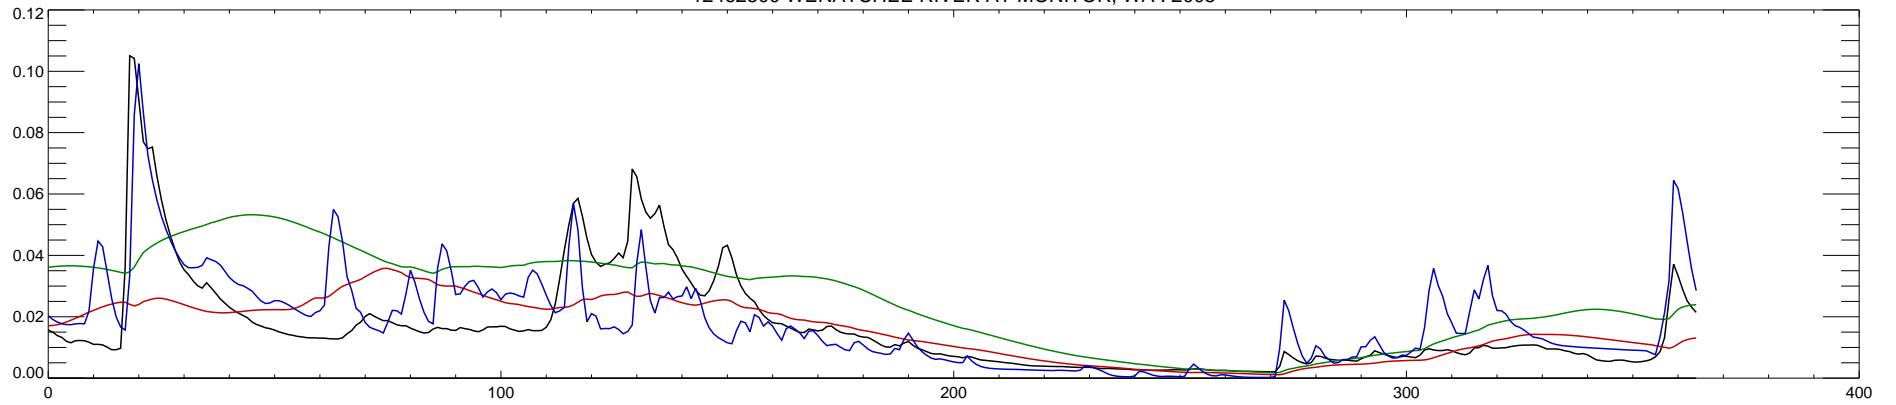

12462500 WENATCHEE RIVER AT MONITOR, WA : 2006

12462500 WENATCHEE RIVER AT MONITOR, WA : 2005