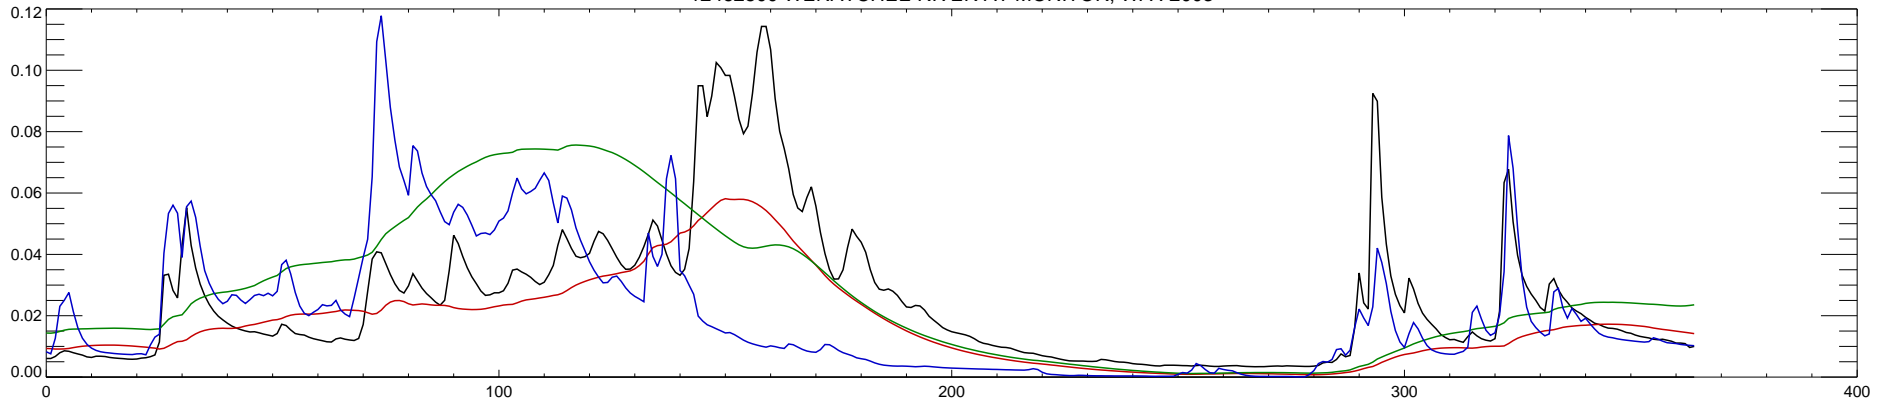

12462500 WENATCHEE RIVER AT MONITOR, WA : 2000

12462500 WENATCHEE RIVER AT MONITOR, WA : 2001

12462500 WENATCHEE RIVER AT MONITOR, WA : 2002

12462500 WENATCHEE RIVER AT MONITOR, WA : 2003

12462500 WENATCHEE RIVER AT MONITOR, WA : 2004