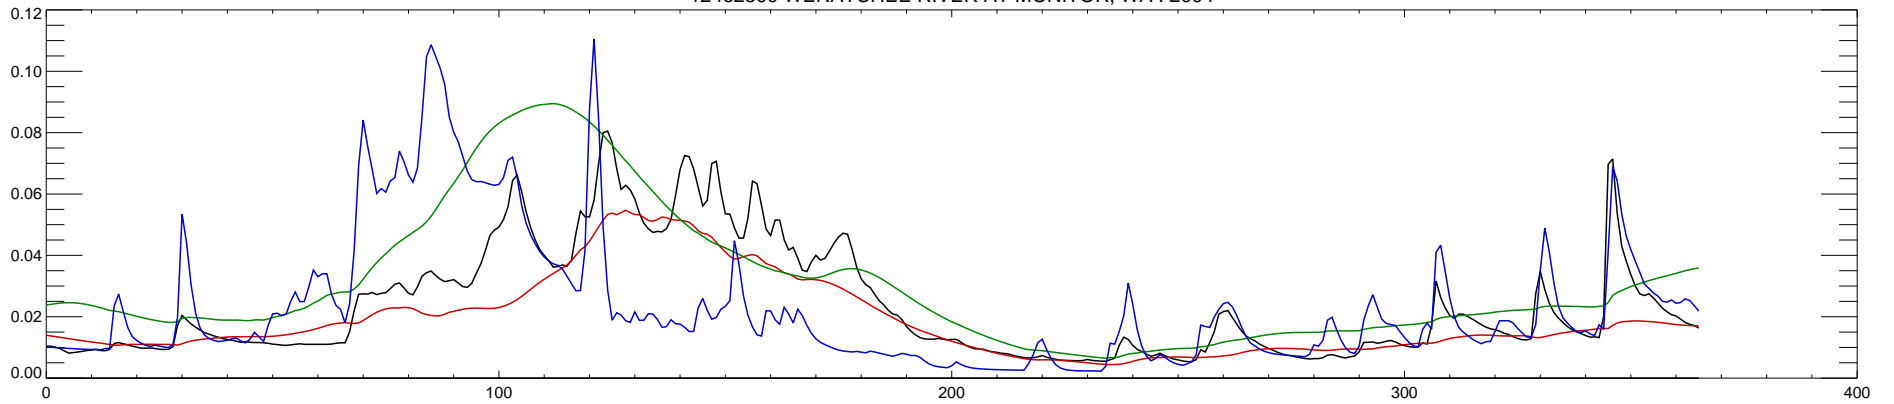

12462500 WENATCHEE RIVER AT MONITOR, WA : 2000

12462500 WENATCHEE RIVER AT MONITOR, WA : 2001

12462500 WENATCHEE RIVER AT MONITOR, WA : 2002

12462500 WENATCHEE RIVER AT MONITOR, WA : 2003

12462500 WENATCHEE RIVER AT MONITOR, WA : 2004