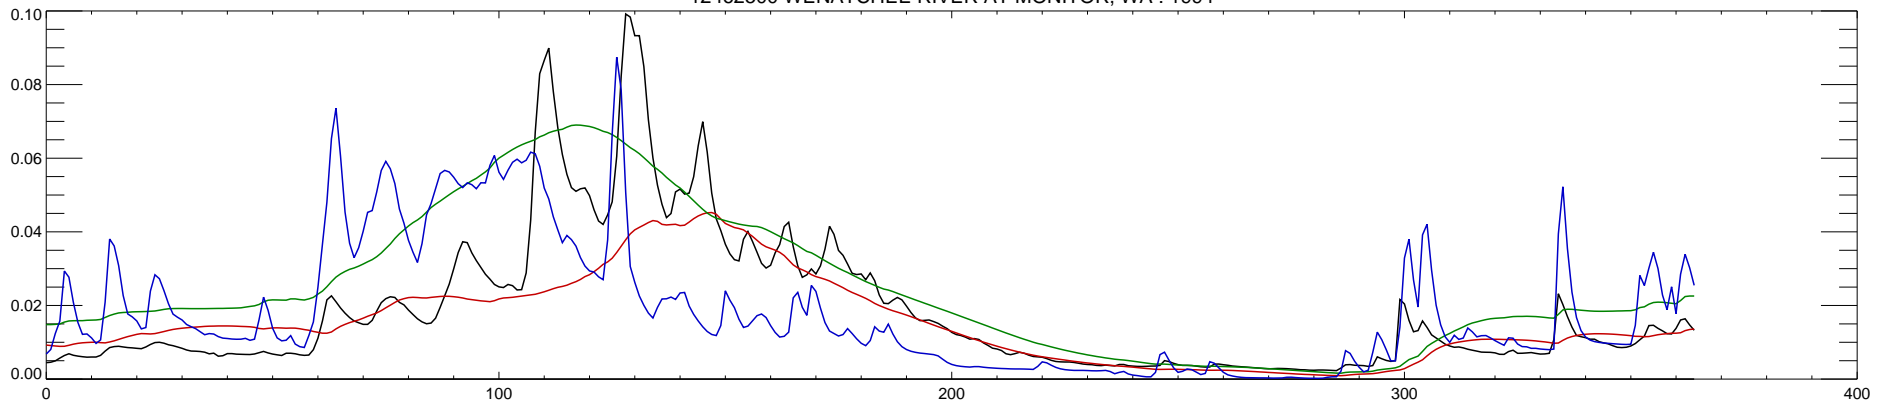

12462500 WENATCHEE RIVER AT MONITOR, WA : 1990

12462500 WENATCHEE RIVER AT MONITOR, WA : 1991

12462500 WENATCHEE RIVER AT MONITOR, WA : 1992

12462500 WENATCHEE RIVER AT MONITOR, WA : 1993

12462500 WENATCHEE RIVER AT MONITOR, WA : 1994

12462500 WENATCHEE RIVER AT MONITOR, WA : 1995

12462500 WENATCHEE RIVER AT MONITOR, WA : 1996

12462500 WENATCHEE RIVER AT MONITOR, WA : 1997

12462500 WENATCHEE RIVER AT MONITOR, WA : 1998

12462500 WENATCHEE RIVER AT MONITOR, WA : 1999