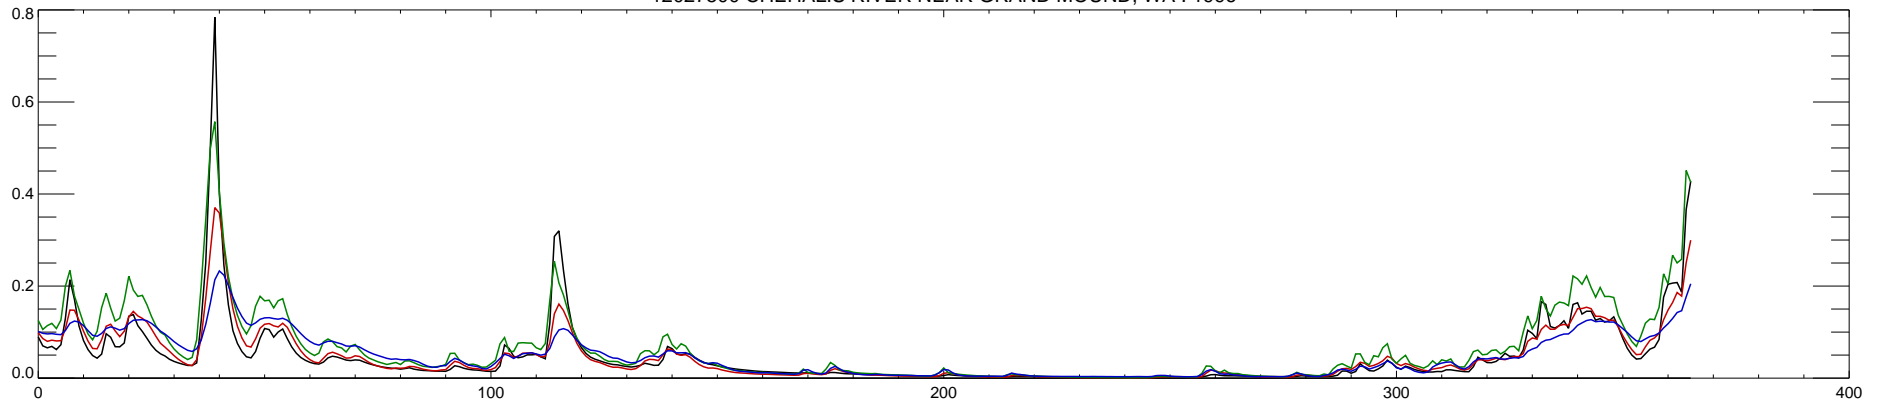

12027500 CHEHALIS RIVER NEAR GRAND MOUND, WA : 1997

12027500 CHEHALIS RIVER NEAR GRAND MOUND, WA : 1996