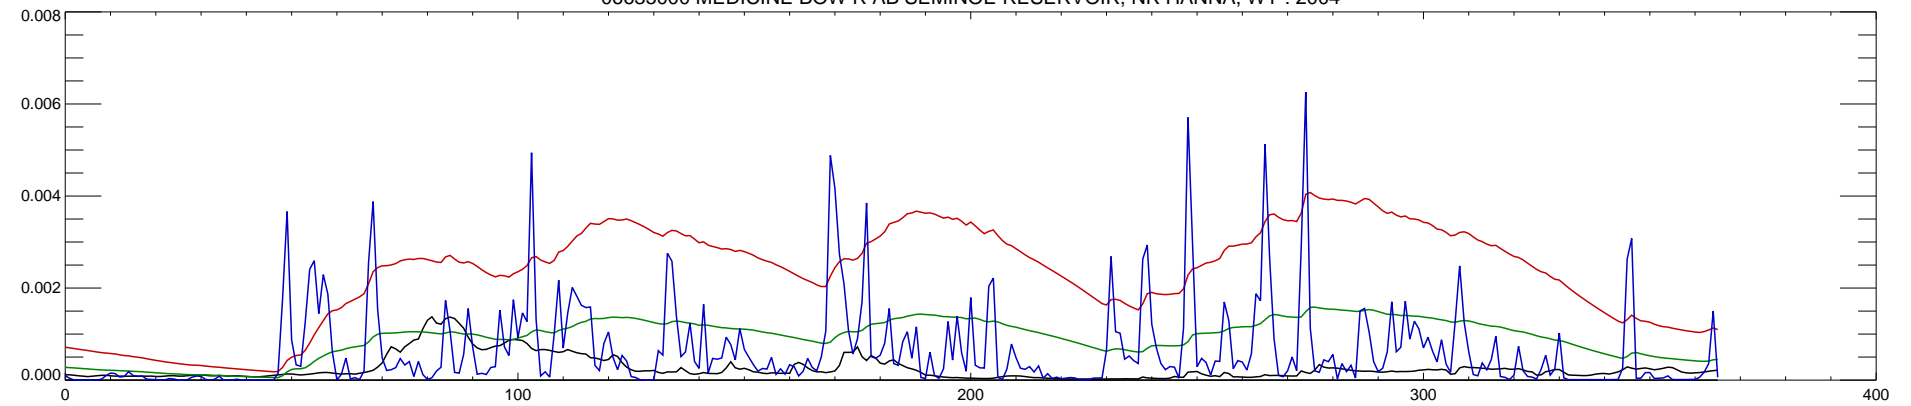

06635000 MEDICINE BOW R AB SEMINOE RESERVOIR, NR HANNA, WY : 2005

06635000 MEDICINE BOW R AB SEMINOE RESERVOIR, NR HANNA, WY : 2004