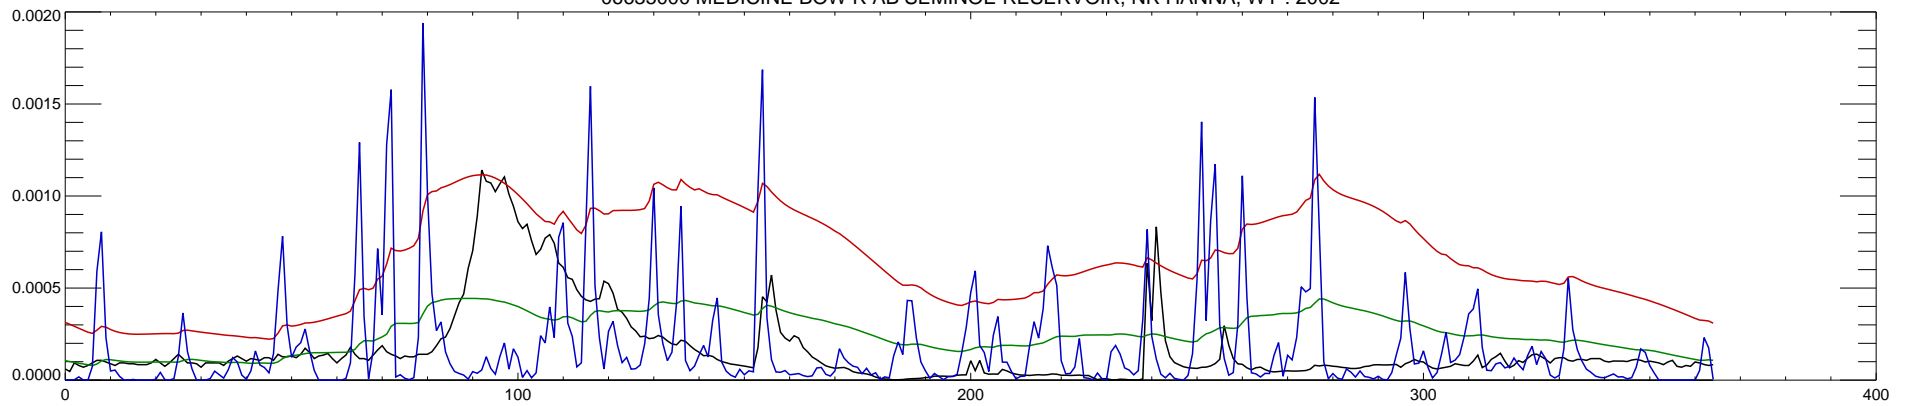

06635000 MEDICINE BOW R AB SEMINOE RESERVOIR, NR HANNA, WY : 2003

06635000 MEDICINE BOW R AB SEMINOE RESERVOIR, NR HANNA, WY : 2002