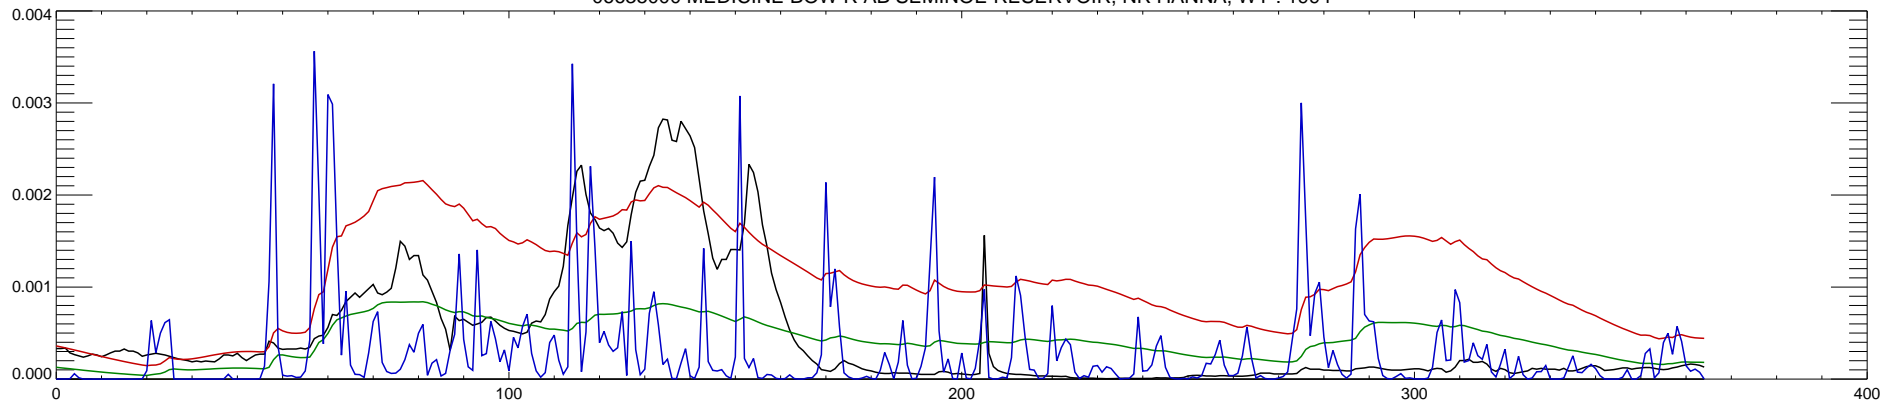

06635000 MEDICINE BOW R AB SEMINOE RESERVOIR, NR HANNA, WY : 1995

06635000 MEDICINE BOW R AB SEMINOE RESERVOIR, NR HANNA, WY : 1994