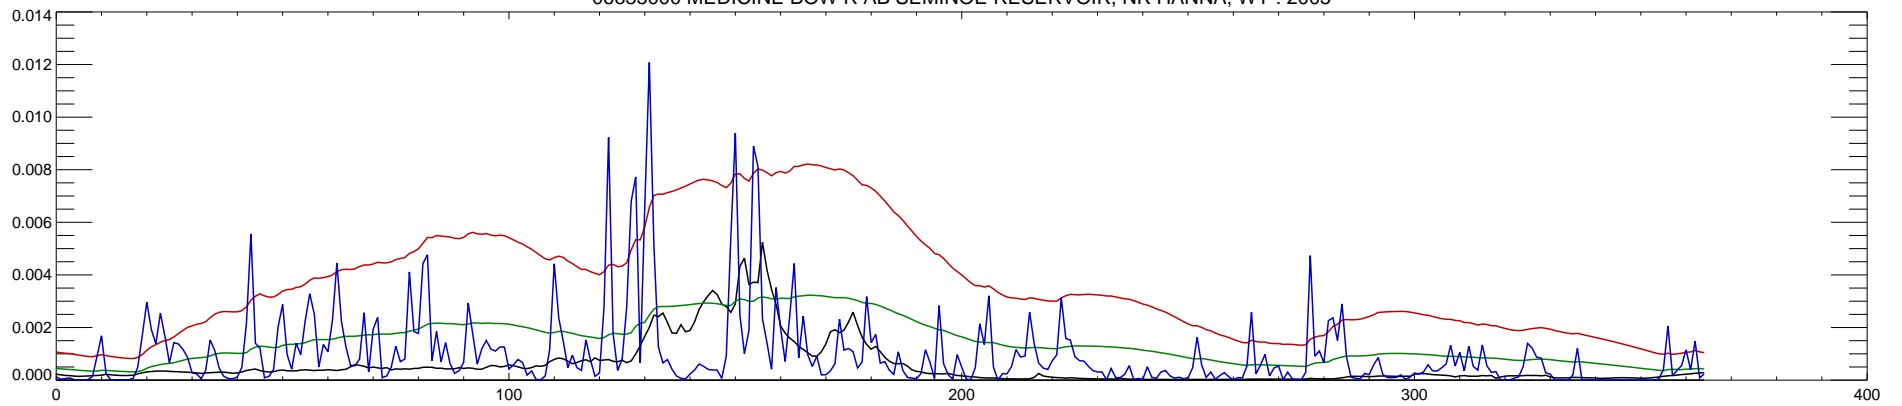

06635000 MEDICINE BOW R AB SEMINOE RESERVOIR, NR HANNA, WY : 2002

06635000 MEDICINE BOW R AB SEMINOE RESERVOIR, NR HANNA, WY : 2003

06635000 MEDICINE BOW R AB SEMINOE RESERVOIR, NR HANNA, WY : 2004

06635000 MEDICINE BOW R AB SEMINOE RESERVOIR, NR HANNA, WY : 2005