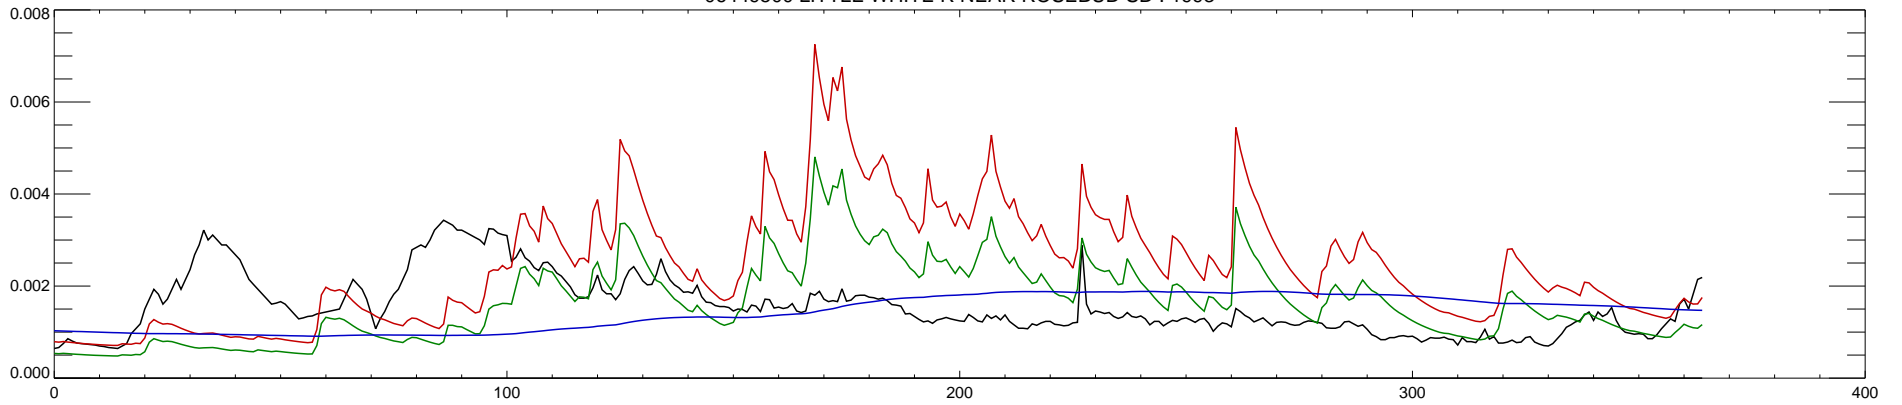

06449500 LITTLE WHITE R NEAR ROSEBUD SD : 1990

06449500 LITTLE WHITE R NEAR ROSEBUD SD : 1991

06449500 LITTLE WHITE R NEAR ROSEBUD SD : 1992

06449500 LITTLE WHITE R NEAR ROSEBUD SD : 1993

06449500 LITTLE WHITE R NEAR ROSEBUD SD : 1994

06449500 LITTLE WHITE R NEAR ROSEBUD SD : 1995

06449500 LITTLE WHITE R NEAR ROSEBUD SD : 1996

06449500 LITTLE WHITE R NEAR ROSEBUD SD : 1997

06449500 LITTLE WHITE R NEAR ROSEBUD SD : 1998

06449500 LITTLE WHITE R NEAR ROSEBUD SD : 1999