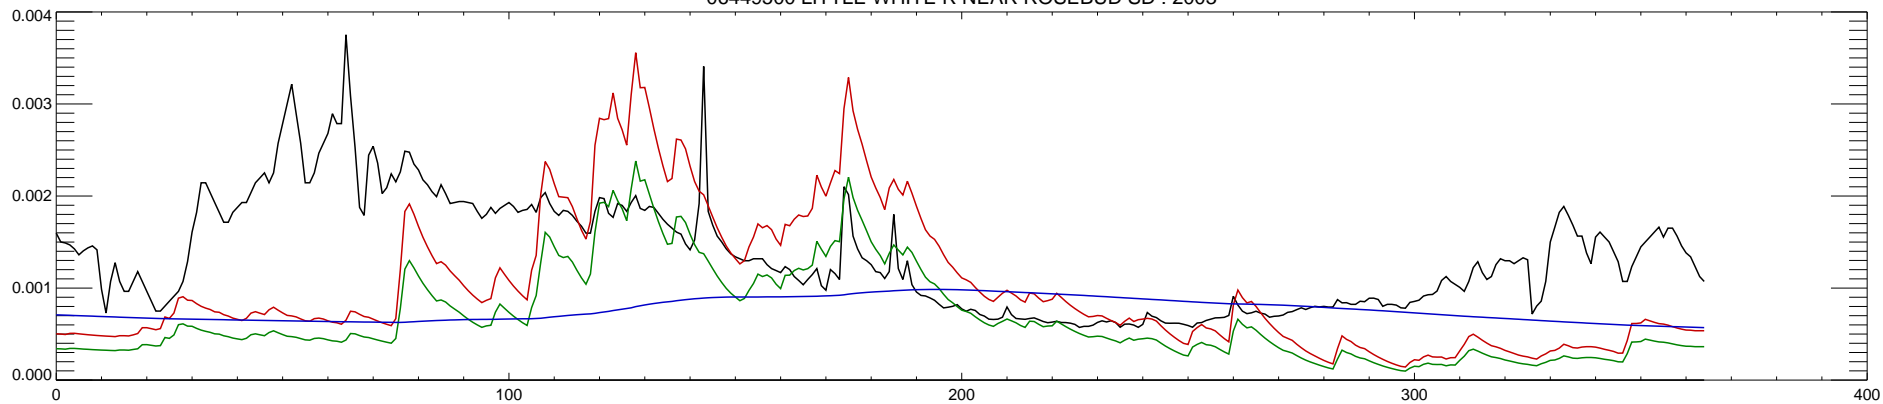

06449500 LITTLE WHITE R NEAR ROSEBUD SD : 2000

06449500 LITTLE WHITE R NEAR ROSEBUD SD : 2001

06449500 LITTLE WHITE R NEAR ROSEBUD SD : 2002

06449500 LITTLE WHITE R NEAR ROSEBUD SD : 2003

06449500 LITTLE WHITE R NEAR ROSEBUD SD : 2004