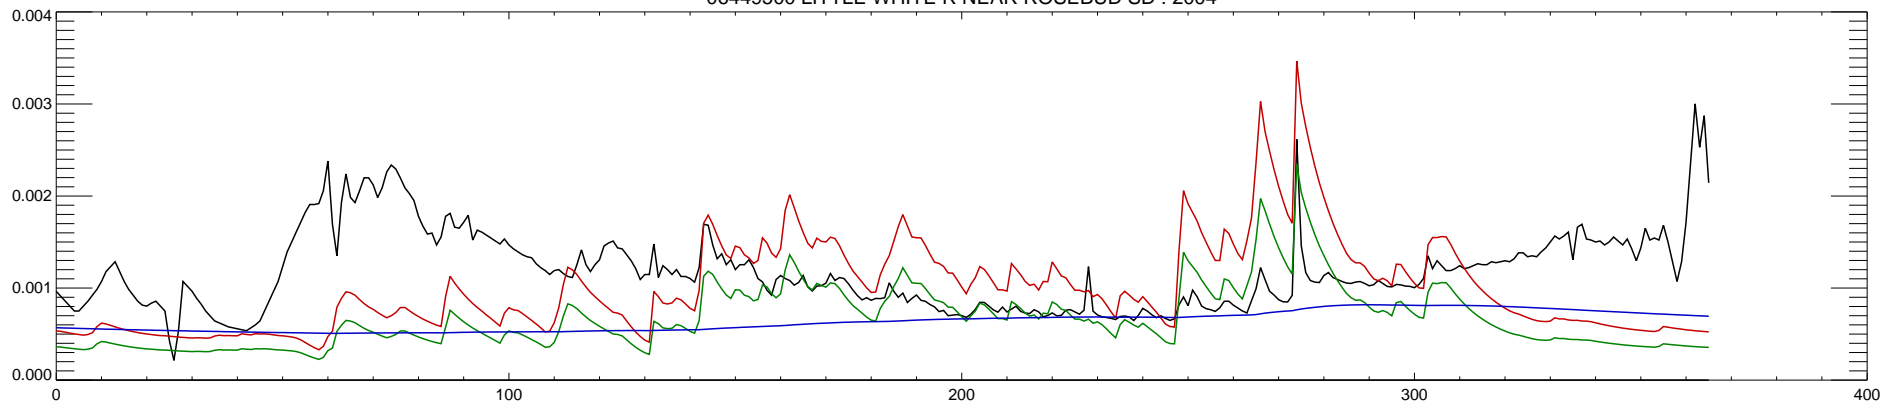

06449500 LITTLE WHITE R NEAR ROSEBUD SD : 2000

06449500 LITTLE WHITE R NEAR ROSEBUD SD : 2001

06449500 LITTLE WHITE R NEAR ROSEBUD SD : 2002

06449500 LITTLE WHITE R NEAR ROSEBUD SD : 2003

06449500 LITTLE WHITE R NEAR ROSEBUD SD : 2004