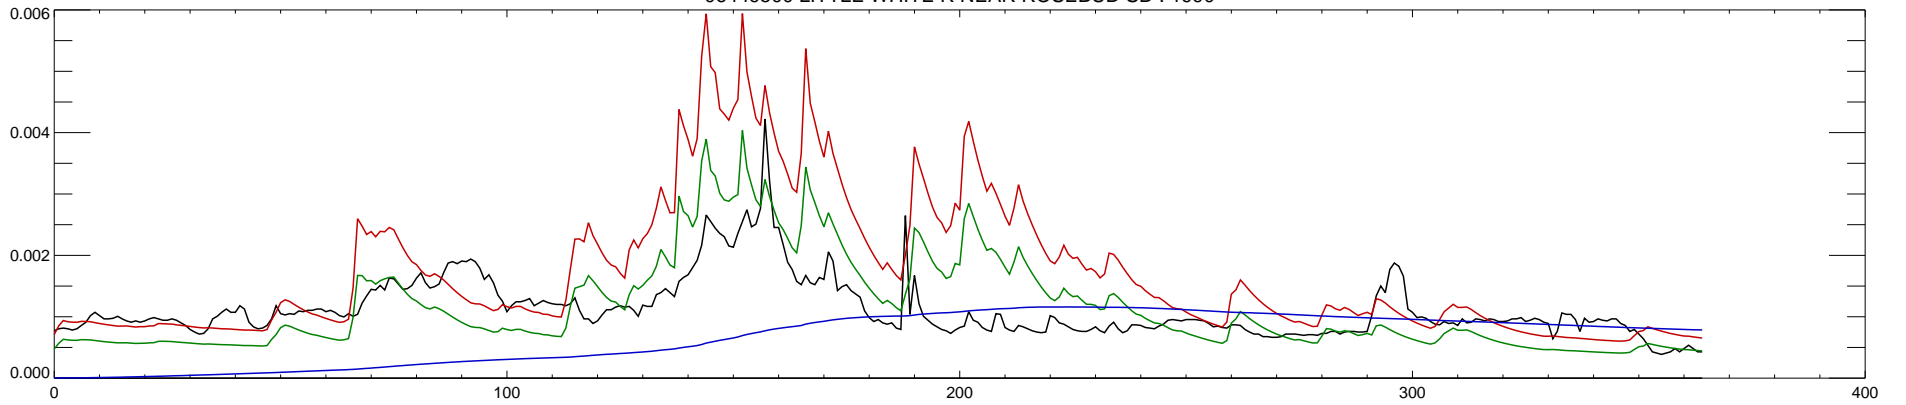

06449500 LITTLE WHITE R NEAR ROSEBUD SD : 1990

06449500 LITTLE WHITE R NEAR ROSEBUD SD : 1991

06449500 LITTLE WHITE R NEAR ROSEBUD SD : 1992

06449500 LITTLE WHITE R NEAR ROSEBUD SD : 1993

06449500 LITTLE WHITE R NEAR ROSEBUD SD : 1994

06449500 LITTLE WHITE R NEAR ROSEBUD SD : 1995

06449500 LITTLE WHITE R NEAR ROSEBUD SD : 1996

06449500 LITTLE WHITE R NEAR ROSEBUD SD : 1997

06449500 LITTLE WHITE R NEAR ROSEBUD SD : 1998

06449500 LITTLE WHITE R NEAR ROSEBUD SD : 1999