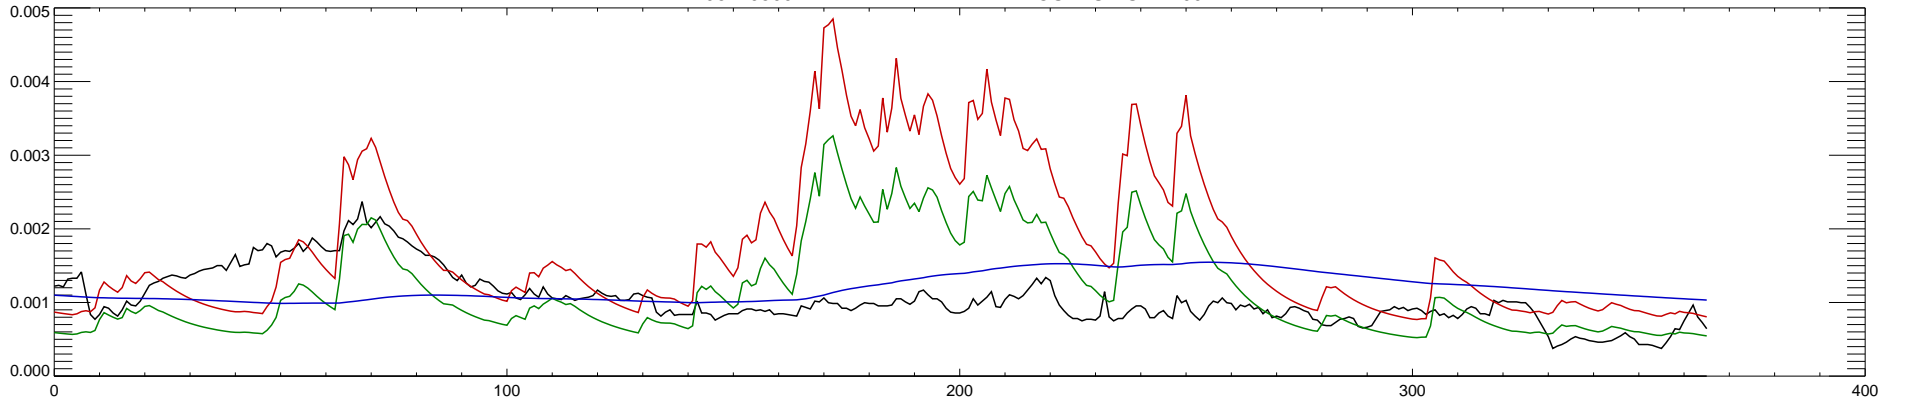

06449500 LITTLE WHITE R NEAR ROSEBUD SD : 1990

06449500 LITTLE WHITE R NEAR ROSEBUD SD : 1991

06449500 LITTLE WHITE R NEAR ROSEBUD SD : 1992

06449500 LITTLE WHITE R NEAR ROSEBUD SD : 1993

06449500 LITTLE WHITE R NEAR ROSEBUD SD : 1994

06449500 LITTLE WHITE R NEAR ROSEBUD SD : 1995

06449500 LITTLE WHITE R NEAR ROSEBUD SD : 1996

06449500 LITTLE WHITE R NEAR ROSEBUD SD : 1997

06449500 LITTLE WHITE R NEAR ROSEBUD SD : 1998

06449500 LITTLE WHITE R NEAR ROSEBUD SD : 1999