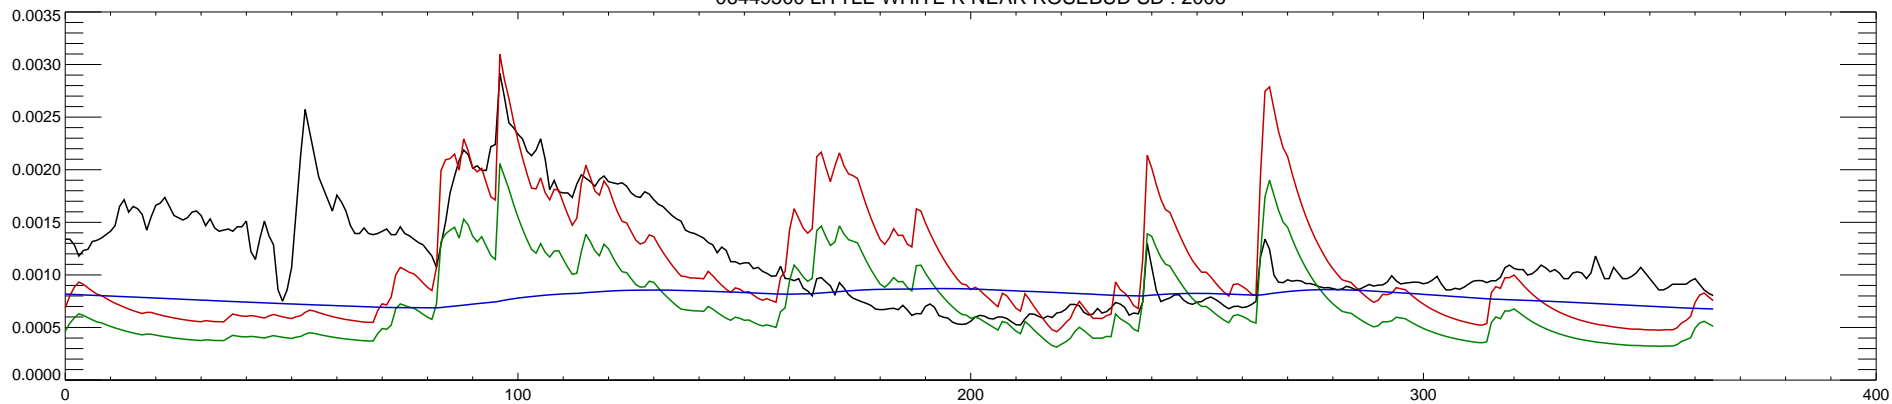

06449500 LITTLE WHITE R NEAR ROSEBUD SD : 2007

06449500 LITTLE WHITE R NEAR ROSEBUD SD : 2006