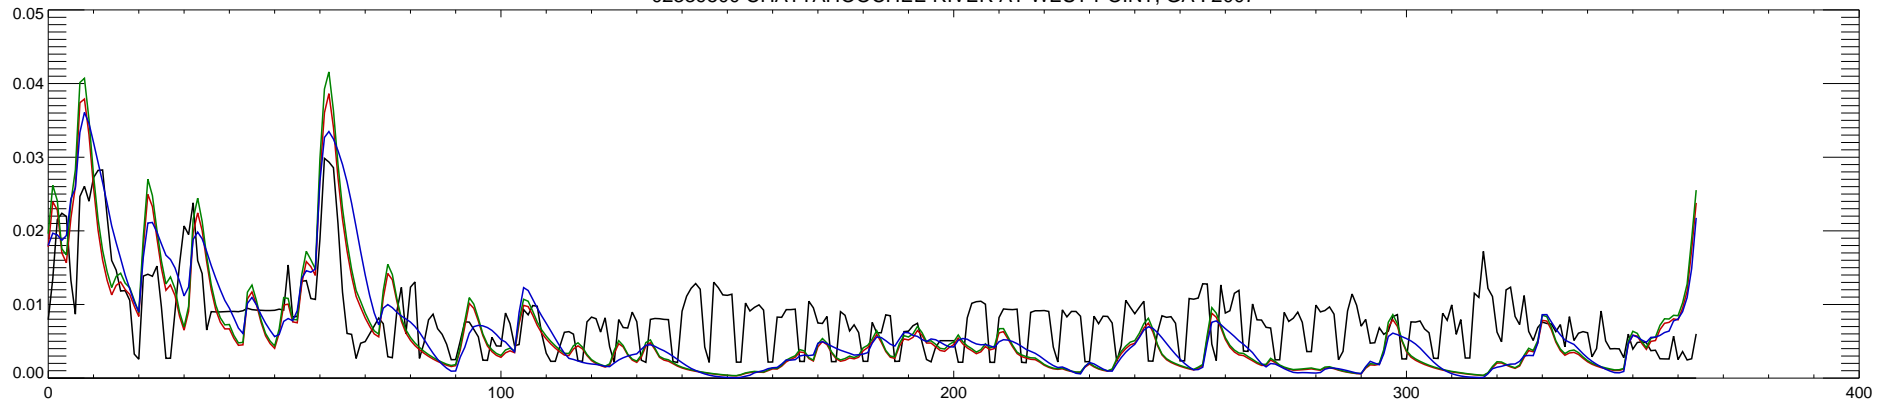

02339500 CHATTAHOOCHEE RIVER AT WEST POINT, GA : 2008

02339500 CHATTAHOOCHEE RIVER AT WEST POINT, GA : 2007