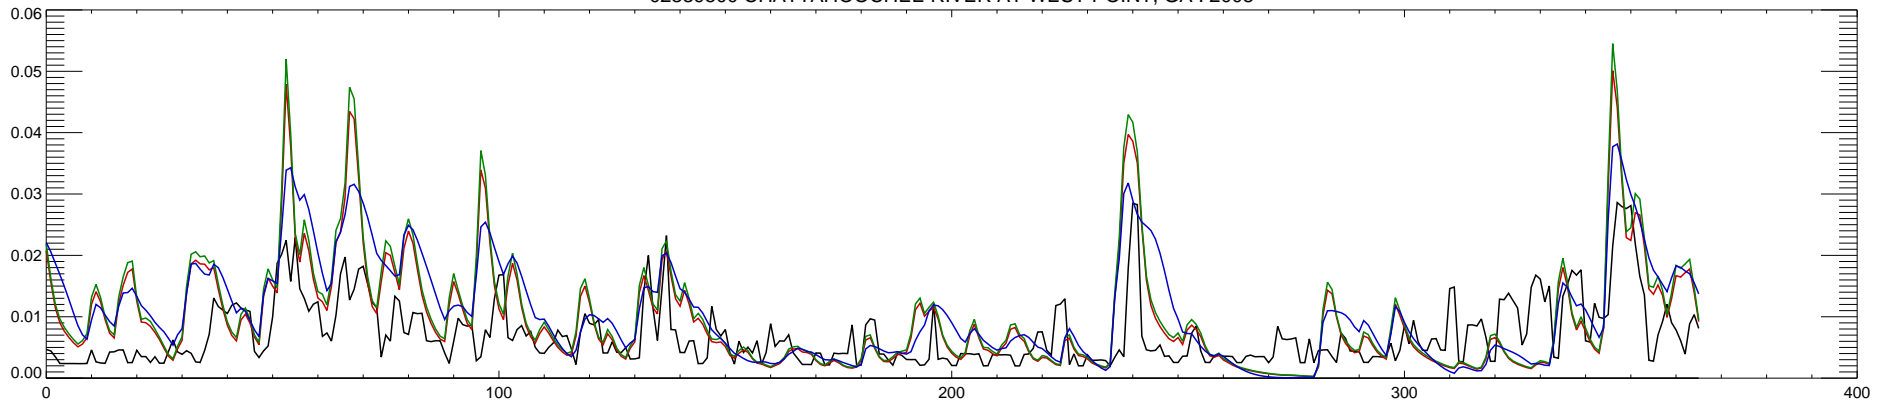

02339500 CHATTAHOOCHEE RIVER AT WEST POINT, GA : 2009

02339500 CHATTAHOOCHEE RIVER AT WEST POINT, GA : 2008