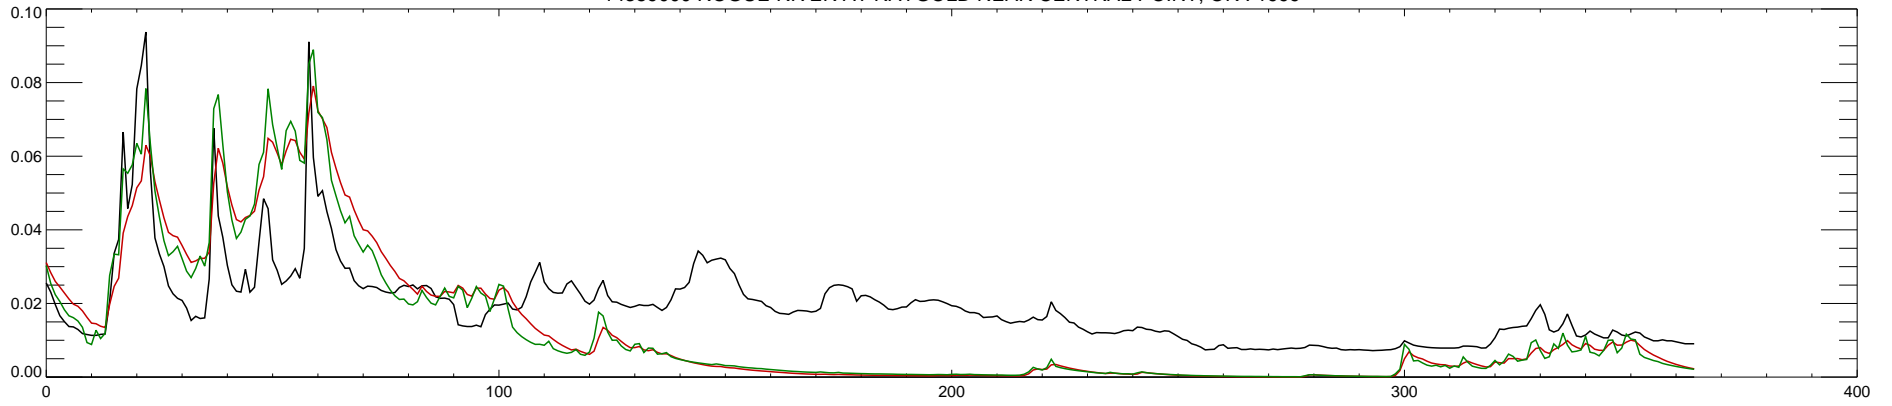

14359000 ROGUE RIVER AT RAYGOLD NEAR CENTRAL POINT, OR : 1996

14359000 ROGUE RIVER AT RAYGOLD NEAR CENTRAL POINT, OR : 1997

14359000 ROGUE RIVER AT RAYGOLD NEAR CENTRAL POINT, OR : 1998

14359000 ROGUE RIVER AT RAYGOLD NEAR CENTRAL POINT, OR : 1999