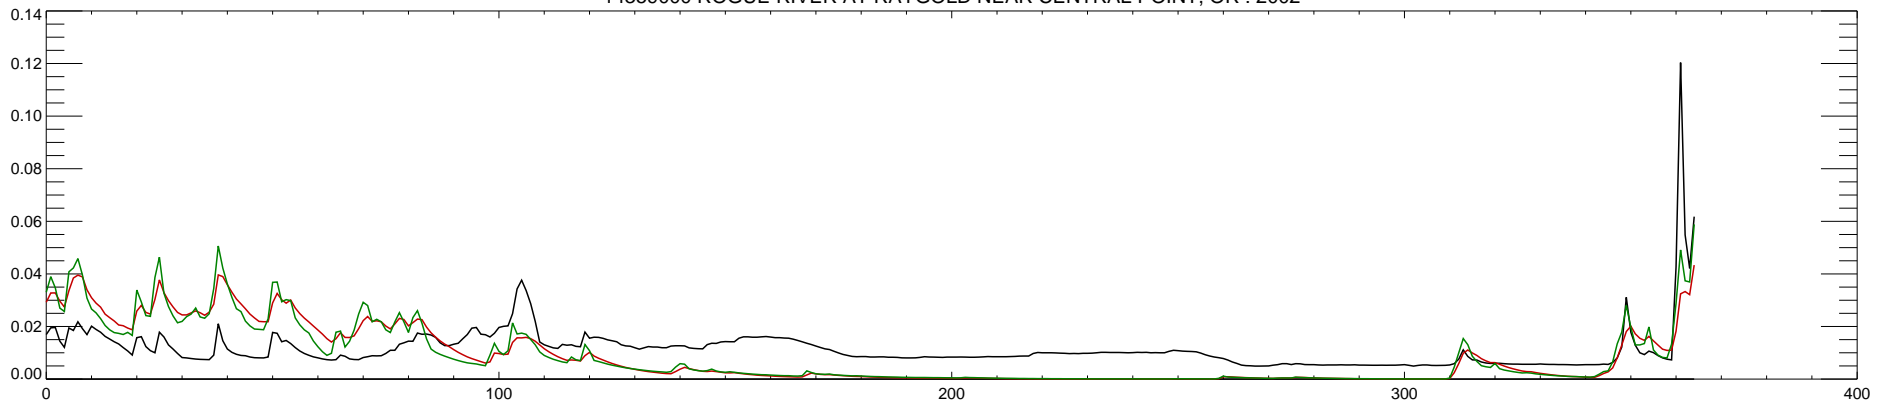

14359000 ROGUE RIVER AT RAYGOLD NEAR CENTRAL POINT, OR : 2003

14359000 ROGUE RIVER AT RAYGOLD NEAR CENTRAL POINT, OR : 2002