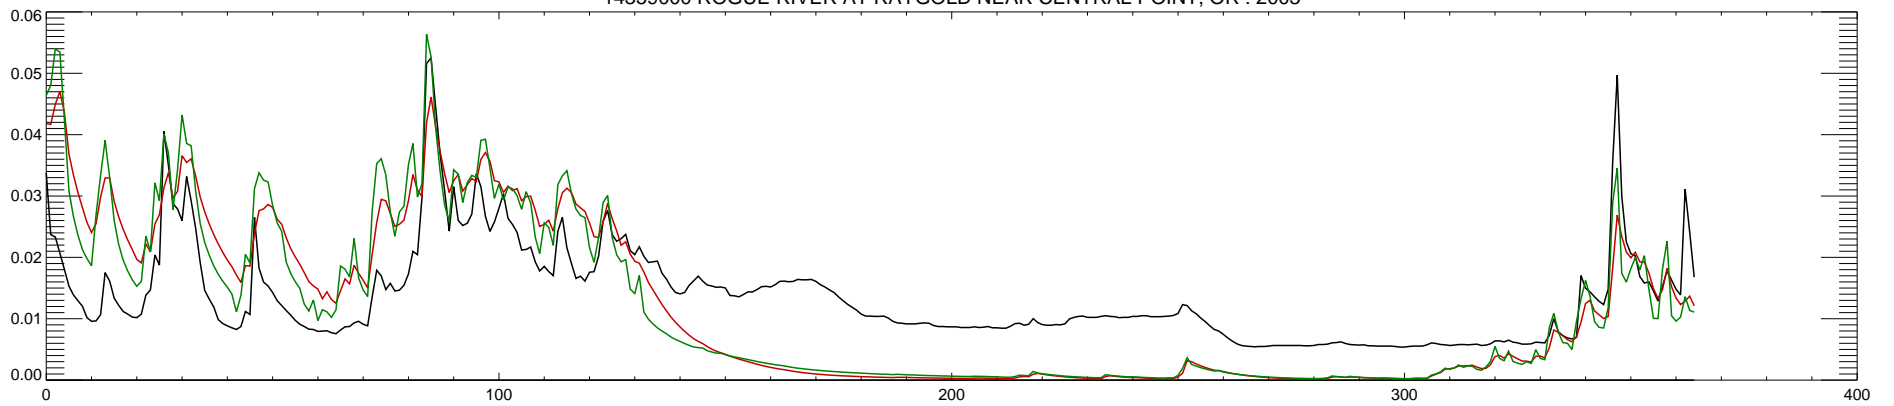

14359000 ROGUE RIVER AT RAYGOLD NEAR CENTRAL POINT, OR : 2000

14359000 ROGUE RIVER AT RAYGOLD NEAR CENTRAL POINT, OR : 2001

14359000 ROGUE RIVER AT RAYGOLD NEAR CENTRAL POINT, OR : 2002

14359000 ROGUE RIVER AT RAYGOLD NEAR CENTRAL POINT, OR : 2003