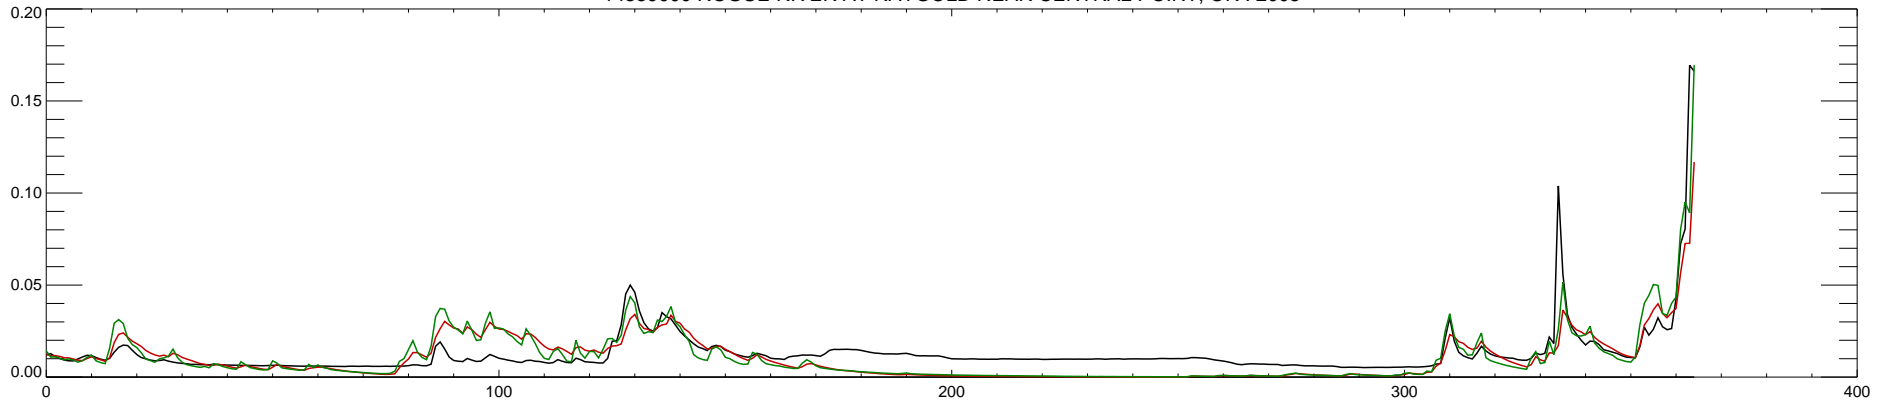

14359000 ROGUE RIVER AT RAYGOLD NEAR CENTRAL POINT, OR : 2006

14359000 ROGUE RIVER AT RAYGOLD NEAR CENTRAL POINT, OR : 2005