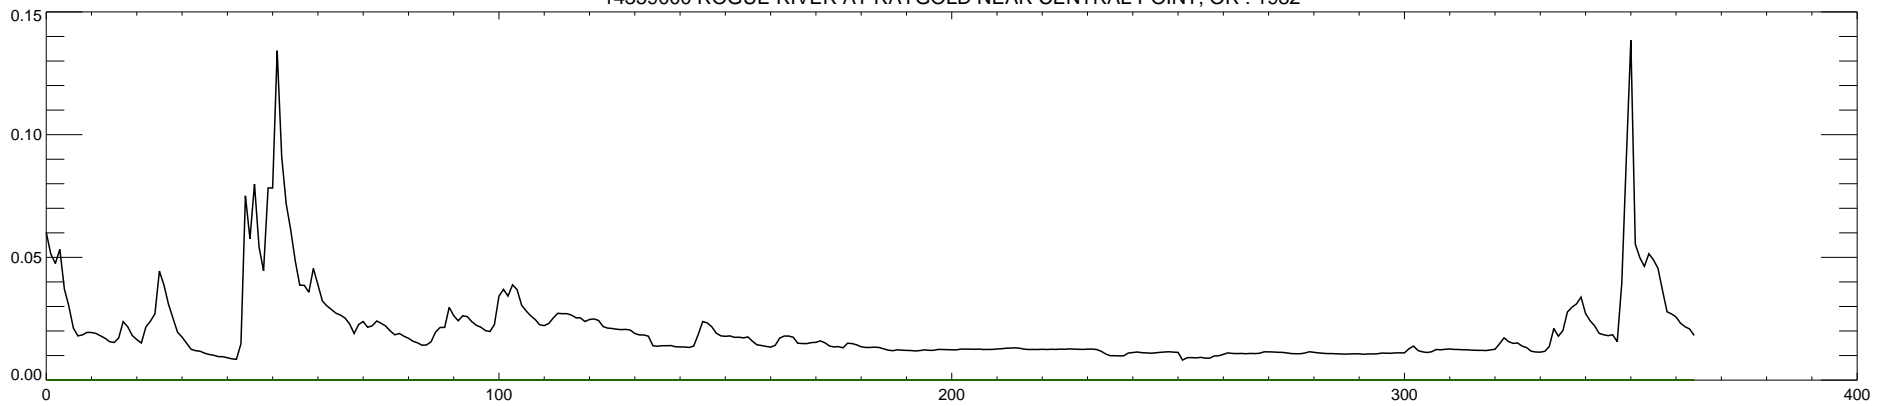

14359000 ROGUE RIVER AT RAYGOLD NEAR CENTRAL POINT, OR : 1980

14359000 ROGUE RIVER AT RAYGOLD NEAR CENTRAL POINT, OR : 1981

14359000 ROGUE RIVER AT RAYGOLD NEAR CENTRAL POINT, OR : 1982

14359000 ROGUE RIVER AT RAYGOLD NEAR CENTRAL POINT, OR : 1983