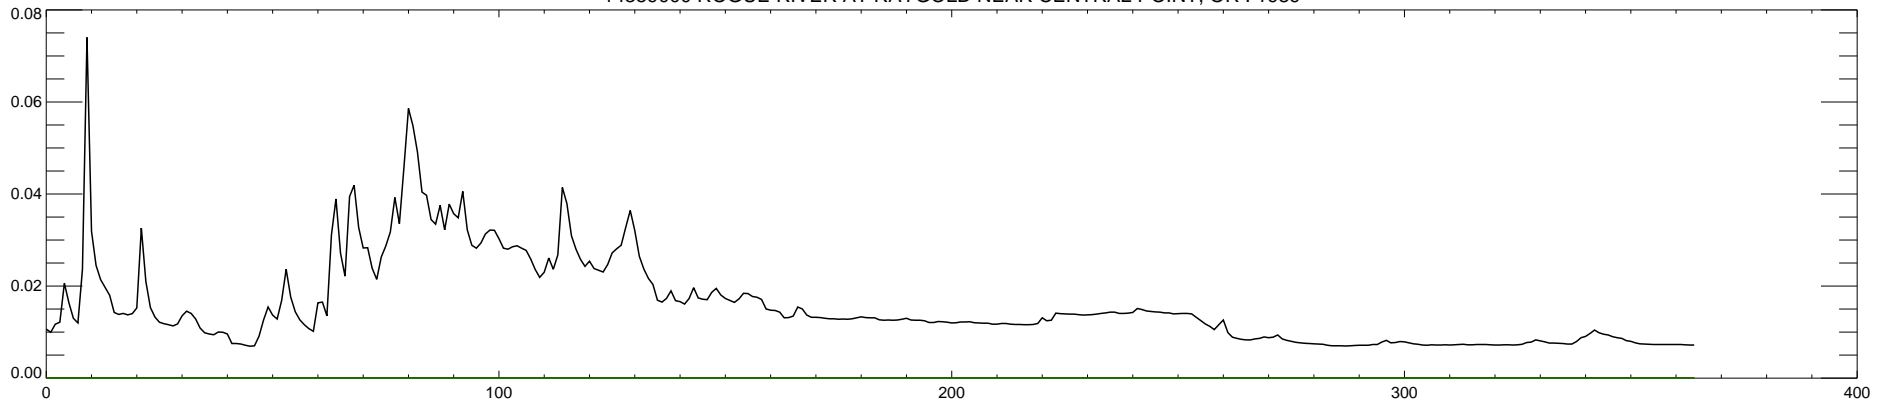

14359000 ROGUE RIVER AT RAYGOLD NEAR CENTRAL POINT, OR : 1990

14359000 ROGUE RIVER AT RAYGOLD NEAR CENTRAL POINT, OR : 1989