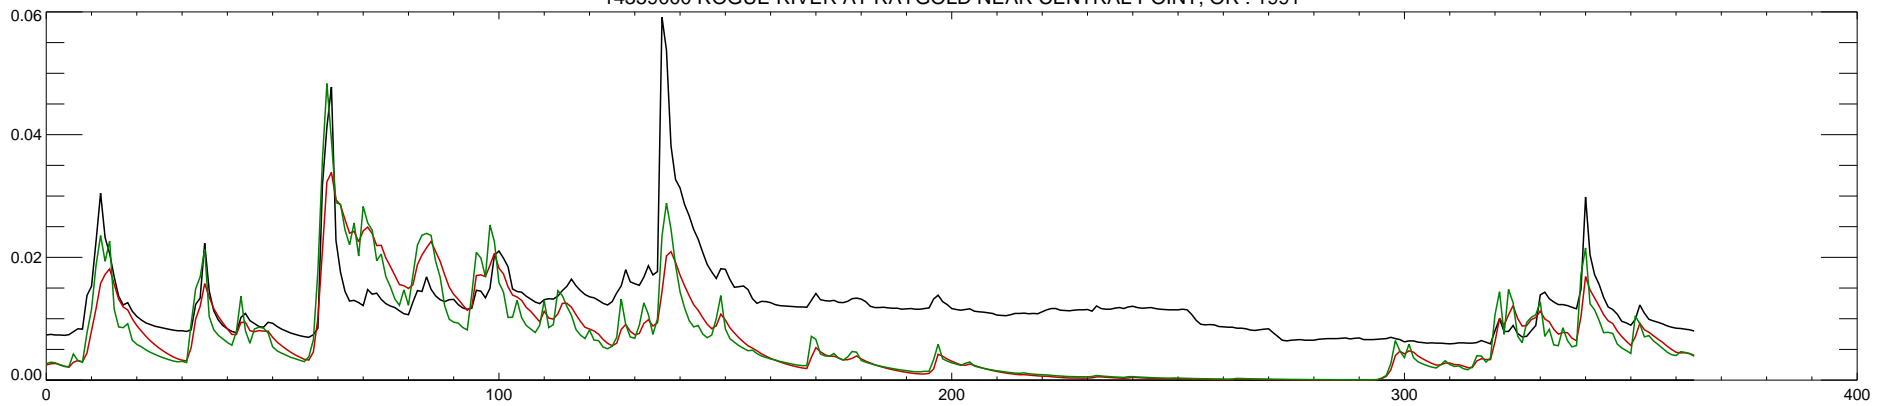

14359000 ROGUE RIVER AT RAYGOLD NEAR CENTRAL POINT, OR : 1988

14359000 ROGUE RIVER AT RAYGOLD NEAR CENTRAL POINT, OR : 1989

14359000 ROGUE RIVER AT RAYGOLD NEAR CENTRAL POINT, OR : 1990

14359000 ROGUE RIVER AT RAYGOLD NEAR CENTRAL POINT, OR : 1991