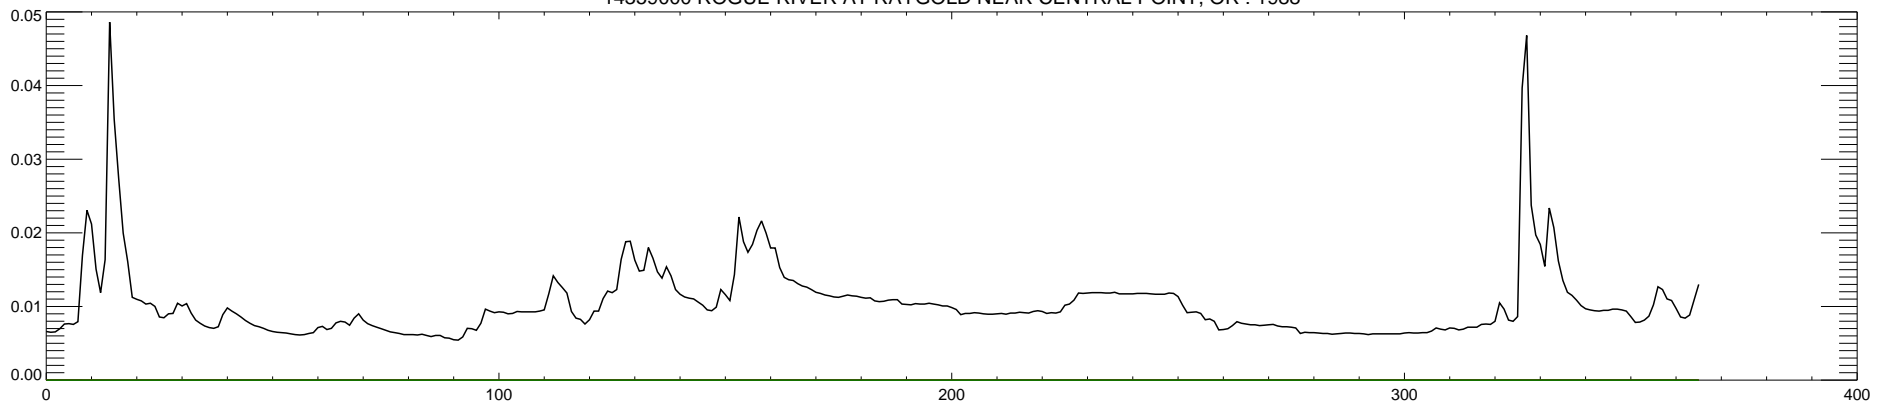

14359000 ROGUE RIVER AT RAYGOLD NEAR CENTRAL POINT, OR : 1989

14359000 ROGUE RIVER AT RAYGOLD NEAR CENTRAL POINT, OR : 1988