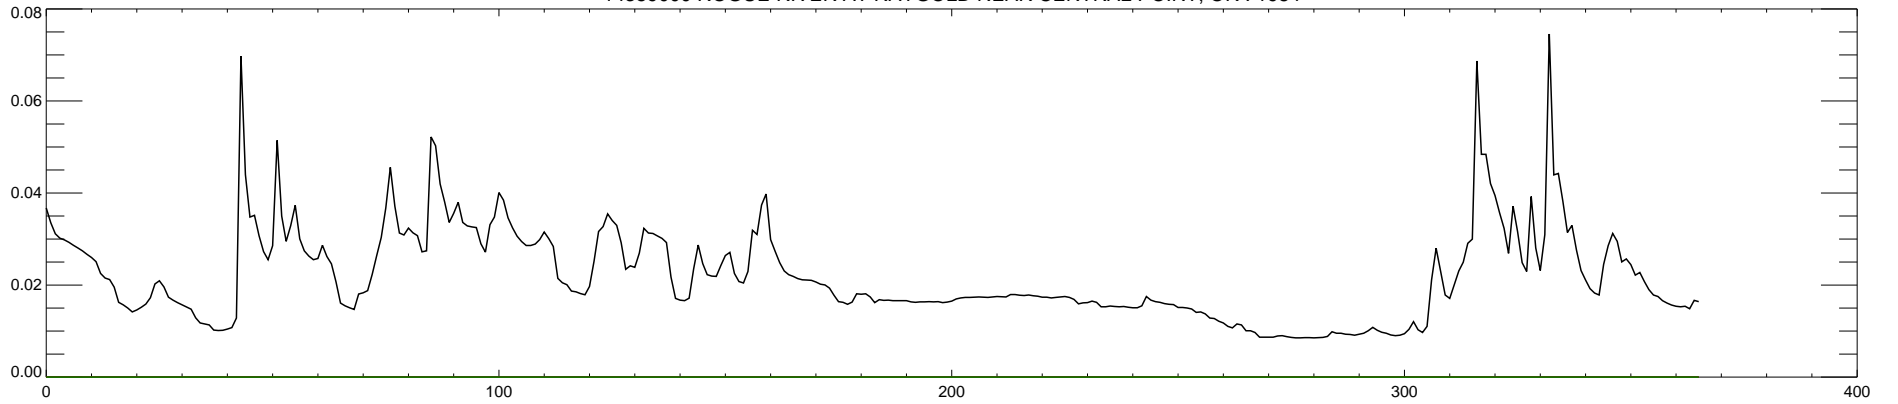

14359000 ROGUE RIVER AT RAYGOLD NEAR CENTRAL POINT, OR : 1985

14359000 ROGUE RIVER AT RAYGOLD NEAR CENTRAL POINT, OR : 1984