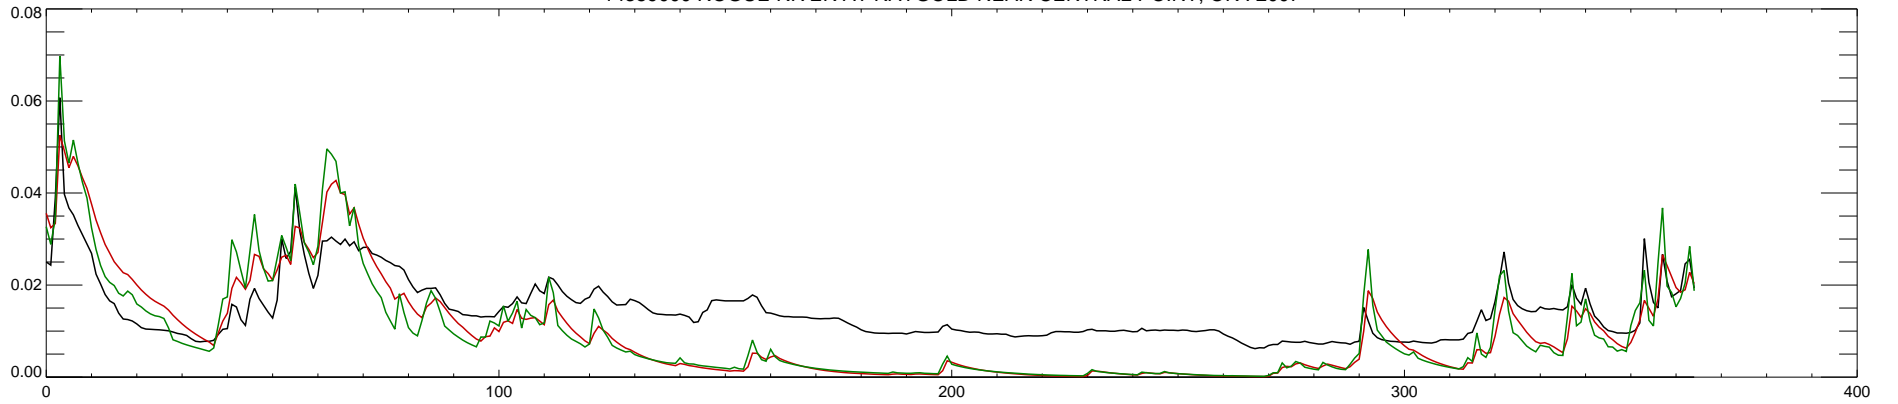

14359000 ROGUE RIVER AT RAYGOLD NEAR CENTRAL POINT, OR : 2004

14359000 ROGUE RIVER AT RAYGOLD NEAR CENTRAL POINT, OR : 2005

14359000 ROGUE RIVER AT RAYGOLD NEAR CENTRAL POINT, OR : 2006

14359000 ROGUE RIVER AT RAYGOLD NEAR CENTRAL POINT, OR : 2007