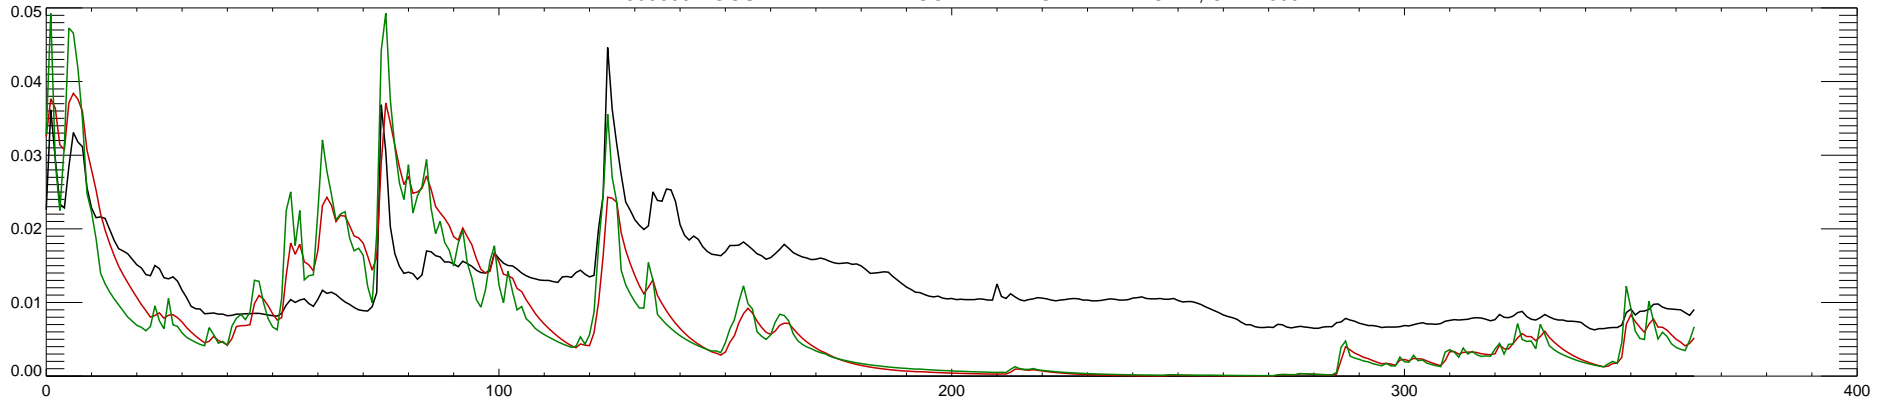

14359000 ROGUE RIVER AT RAYGOLD NEAR CENTRAL POINT, OR : 2010

14359000 ROGUE RIVER AT RAYGOLD NEAR CENTRAL POINT, OR : 2009