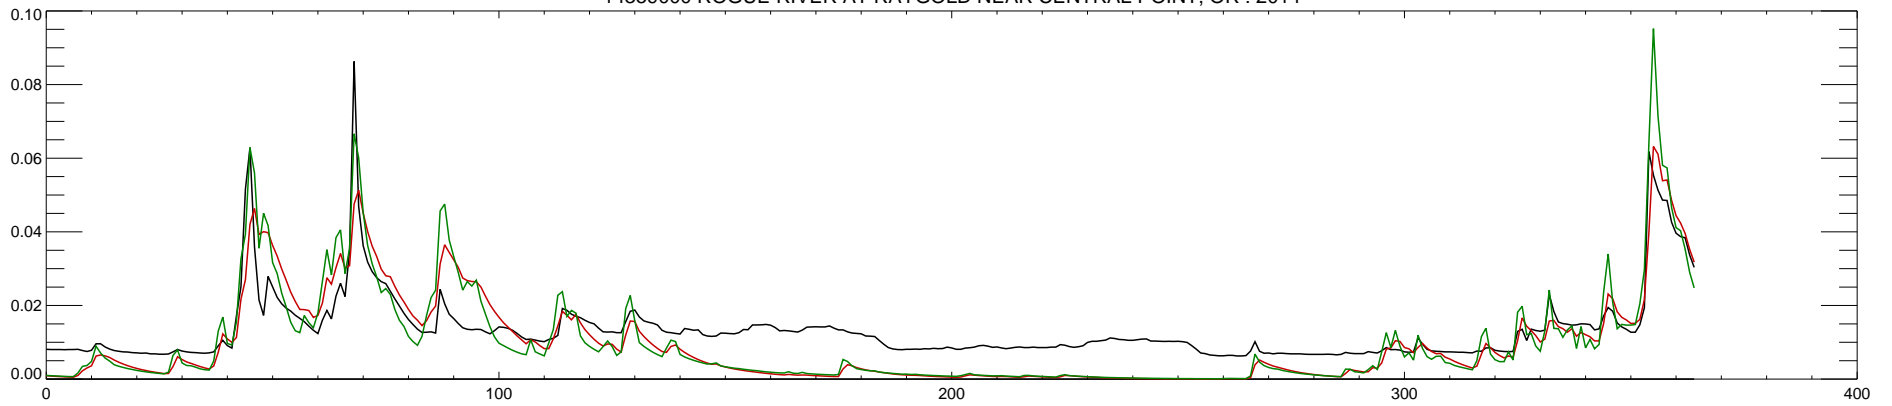

14359000 ROGUE RIVER AT RAYGOLD NEAR CENTRAL POINT, OR : 2015

14359000 ROGUE RIVER AT RAYGOLD NEAR CENTRAL POINT, OR : 2014