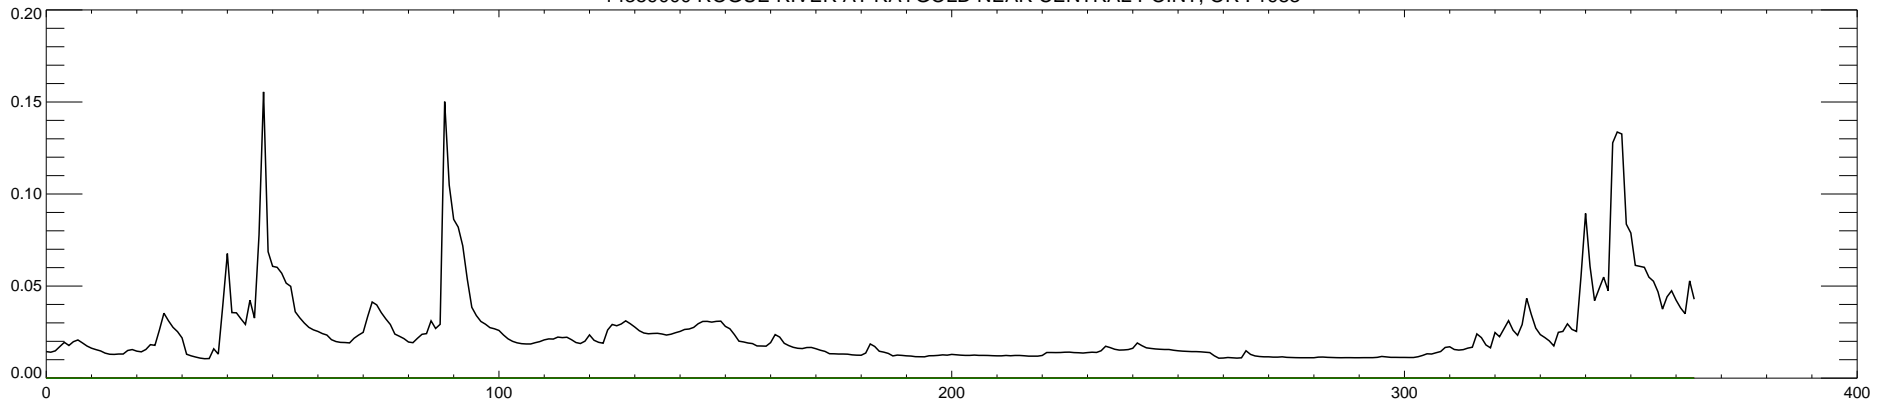

14359000 ROGUE RIVER AT RAYGOLD NEAR CENTRAL POINT, OR : 1980

14359000 ROGUE RIVER AT RAYGOLD NEAR CENTRAL POINT, OR : 1981

14359000 ROGUE RIVER AT RAYGOLD NEAR CENTRAL POINT, OR : 1982

14359000 ROGUE RIVER AT RAYGOLD NEAR CENTRAL POINT, OR : 1983