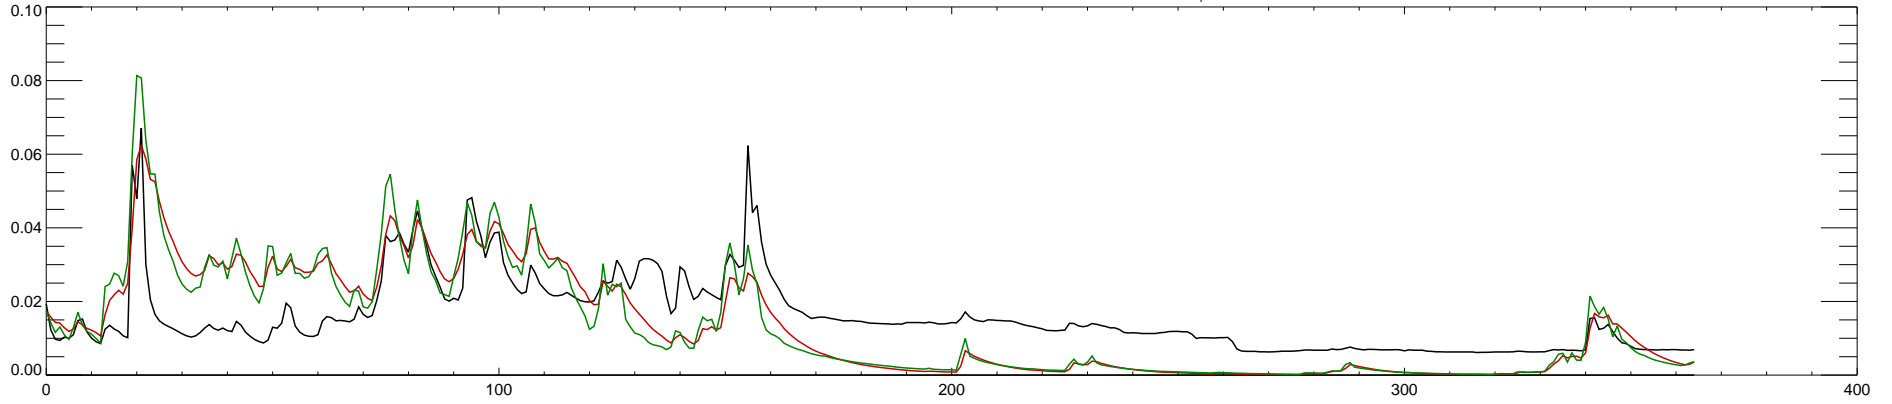

14359000 ROGUE RIVER AT RAYGOLD NEAR CENTRAL POINT, OR : 1994

14359000 ROGUE RIVER AT RAYGOLD NEAR CENTRAL POINT, OR : 1993