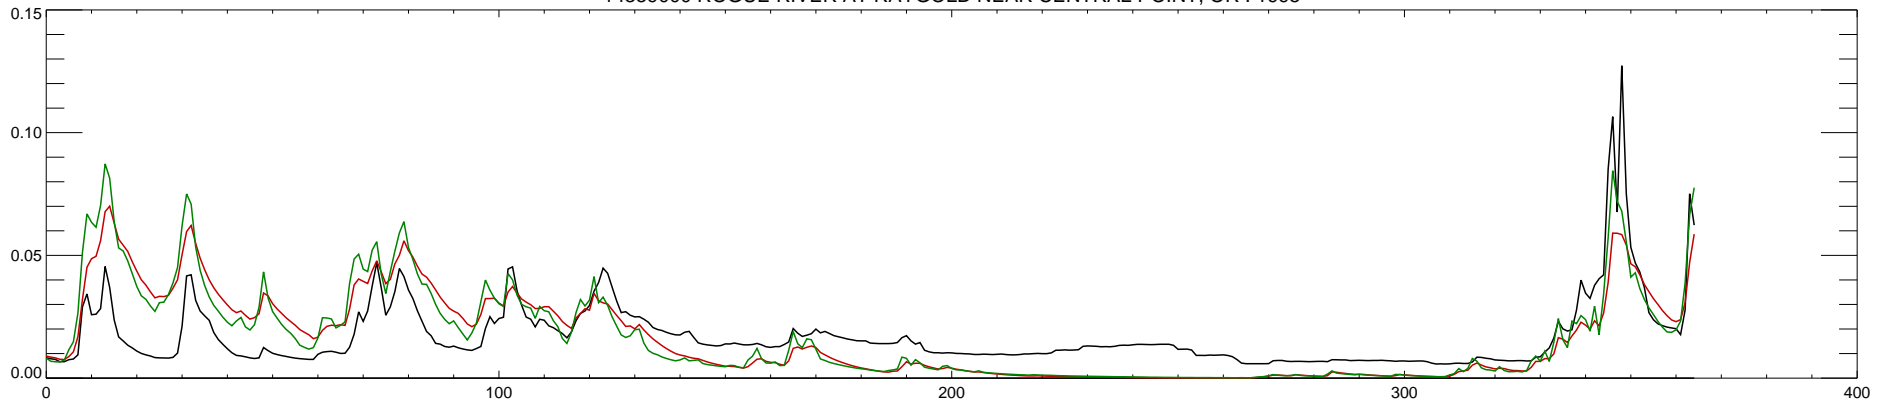

14359000 ROGUE RIVER AT RAYGOLD NEAR CENTRAL POINT, OR : 1992

14359000 ROGUE RIVER AT RAYGOLD NEAR CENTRAL POINT, OR : 1993

14359000 ROGUE RIVER AT RAYGOLD NEAR CENTRAL POINT, OR : 1994

14359000 ROGUE RIVER AT RAYGOLD NEAR CENTRAL POINT, OR : 1995