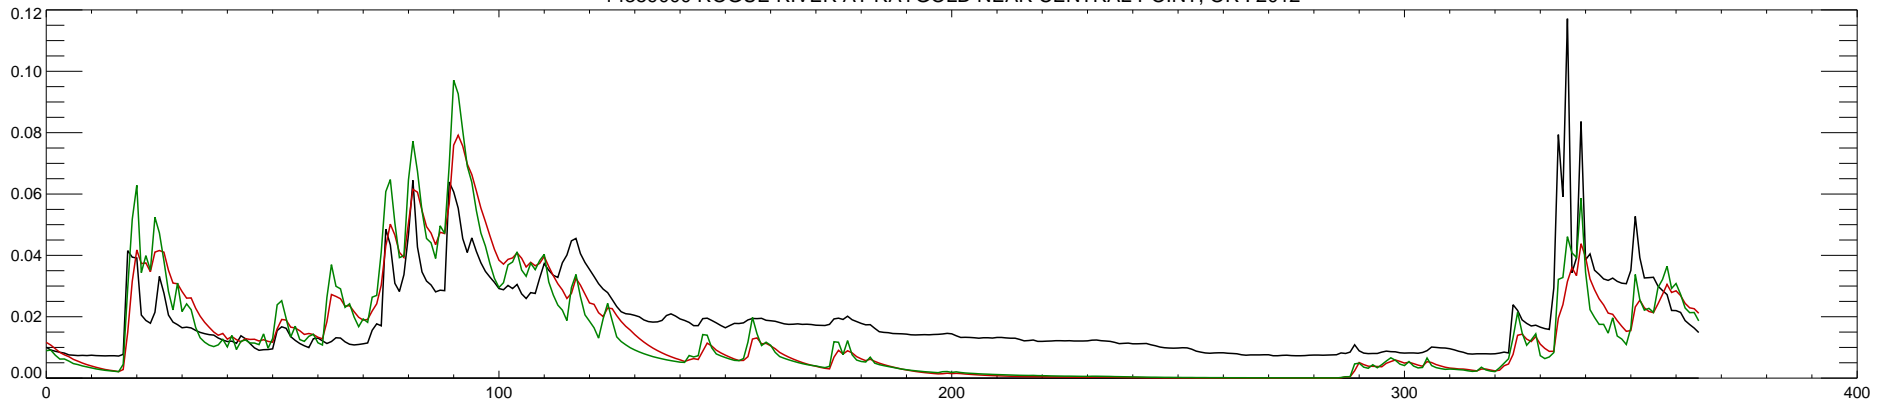

14359000 ROGUE RIVER AT RAYGOLD NEAR CENTRAL POINT, OR : 2013

14359000 ROGUE RIVER AT RAYGOLD NEAR CENTRAL POINT, OR : 2012