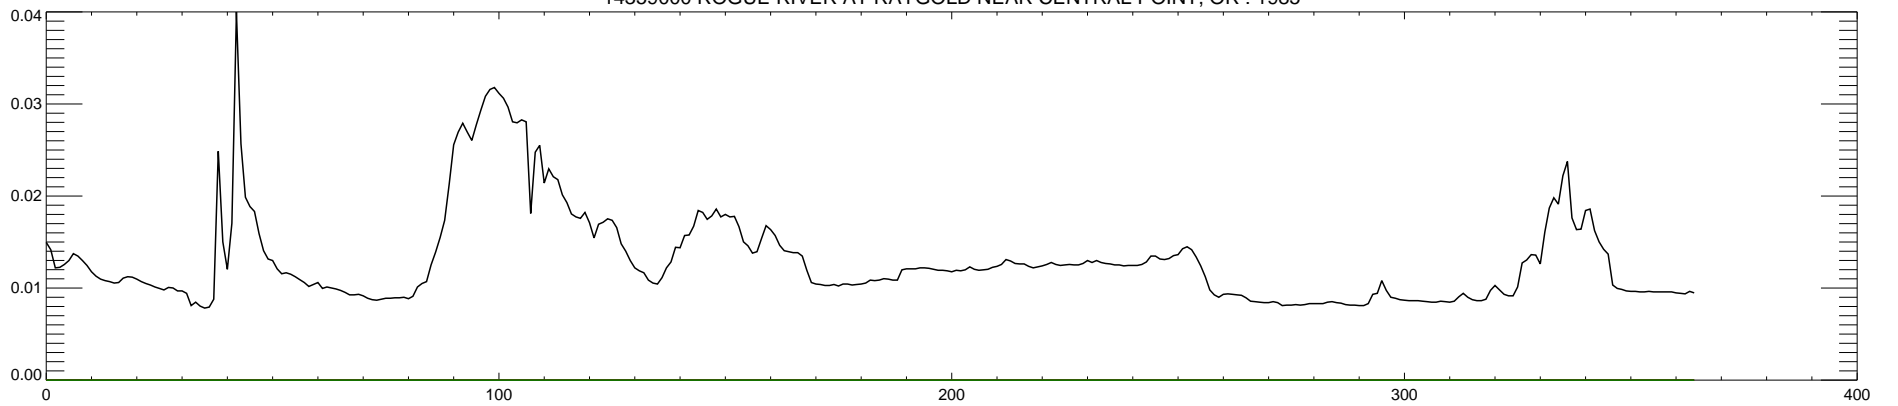

14359000 ROGUE RIVER AT RAYGOLD NEAR CENTRAL POINT, OR : 1986

14359000 ROGUE RIVER AT RAYGOLD NEAR CENTRAL POINT, OR : 1985