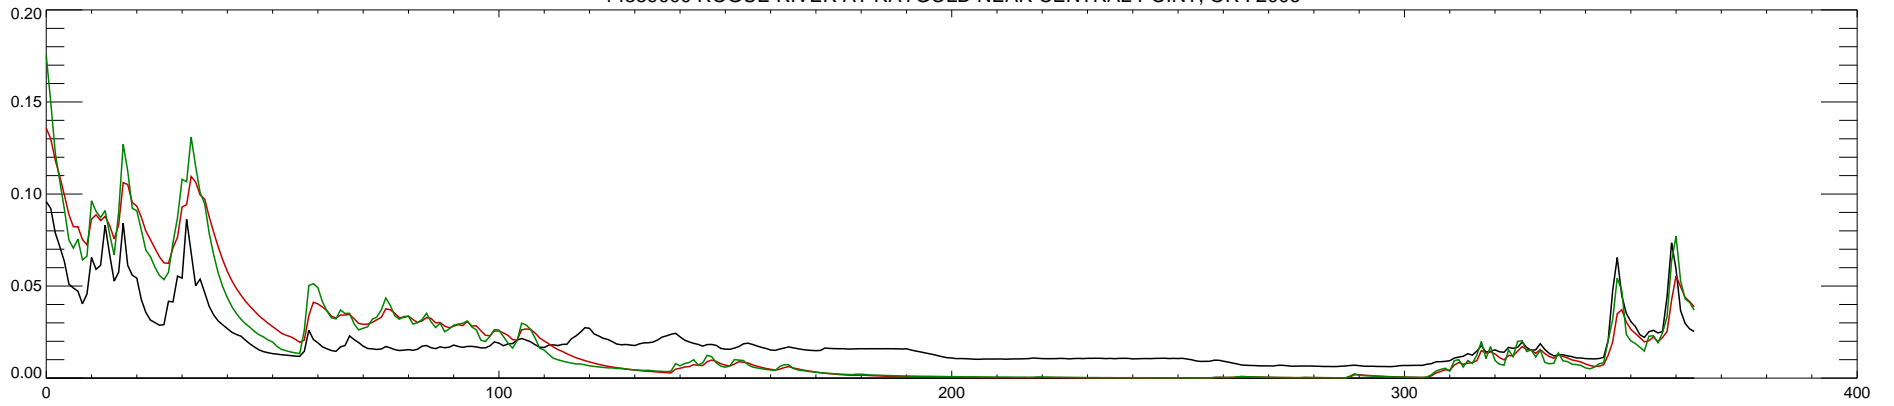

14359000 ROGUE RIVER AT RAYGOLD NEAR CENTRAL POINT, OR : 2007

14359000 ROGUE RIVER AT RAYGOLD NEAR CENTRAL POINT, OR : 2006