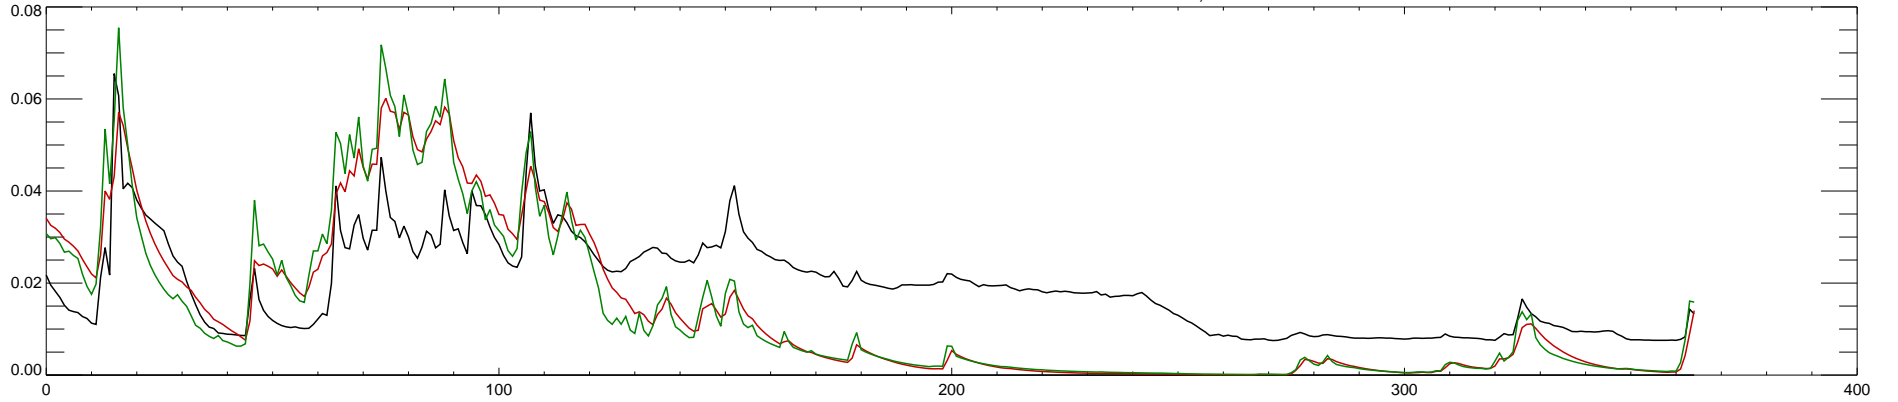

14359000 ROGUE RIVER AT RAYGOLD NEAR CENTRAL POINT, OR : 2008

14359000 ROGUE RIVER AT RAYGOLD NEAR CENTRAL POINT, OR : 2009

14359000 ROGUE RIVER AT RAYGOLD NEAR CENTRAL POINT, OR : 2010

14359000 ROGUE RIVER AT RAYGOLD NEAR CENTRAL POINT, OR : 2011