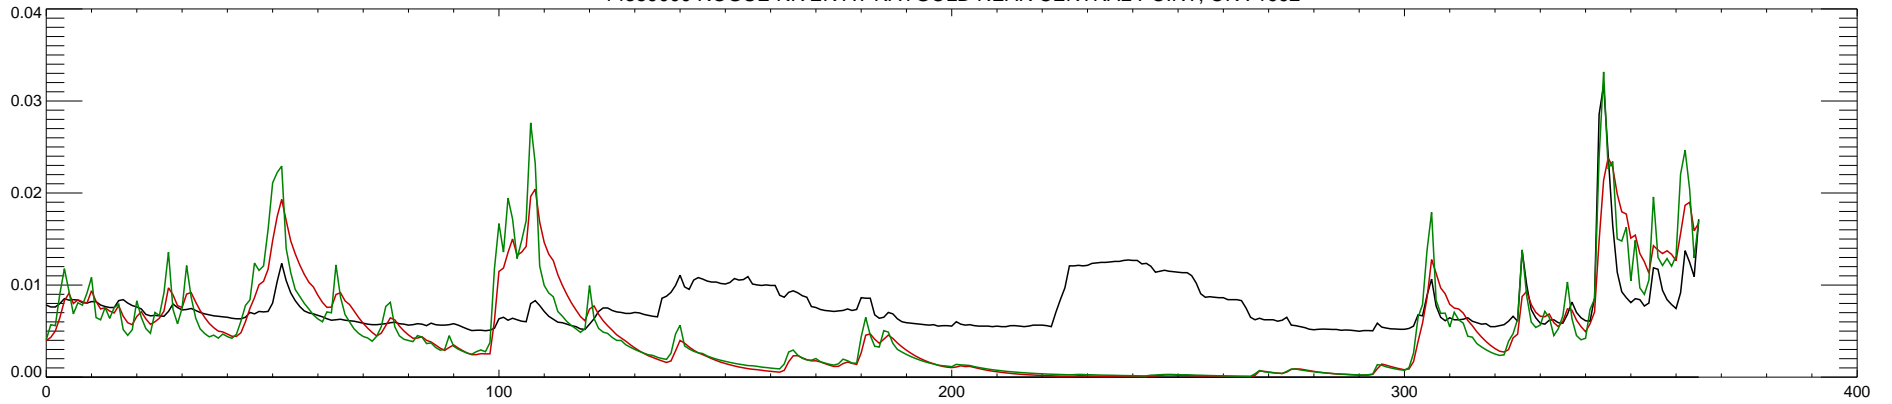

14359000 ROGUE RIVER AT RAYGOLD NEAR CENTRAL POINT, OR : 1993

14359000 ROGUE RIVER AT RAYGOLD NEAR CENTRAL POINT, OR : 1992