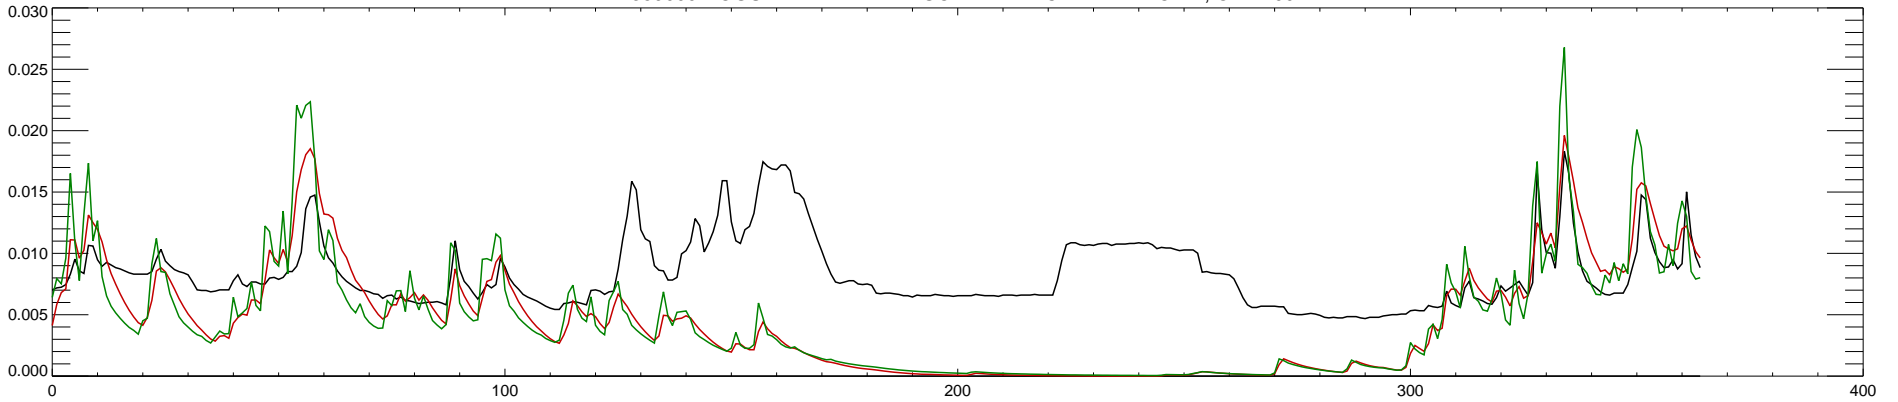

14359000 ROGUE RIVER AT RAYGOLD NEAR CENTRAL POINT, OR : 1995

14359000 ROGUE RIVER AT RAYGOLD NEAR CENTRAL POINT, OR : 1994