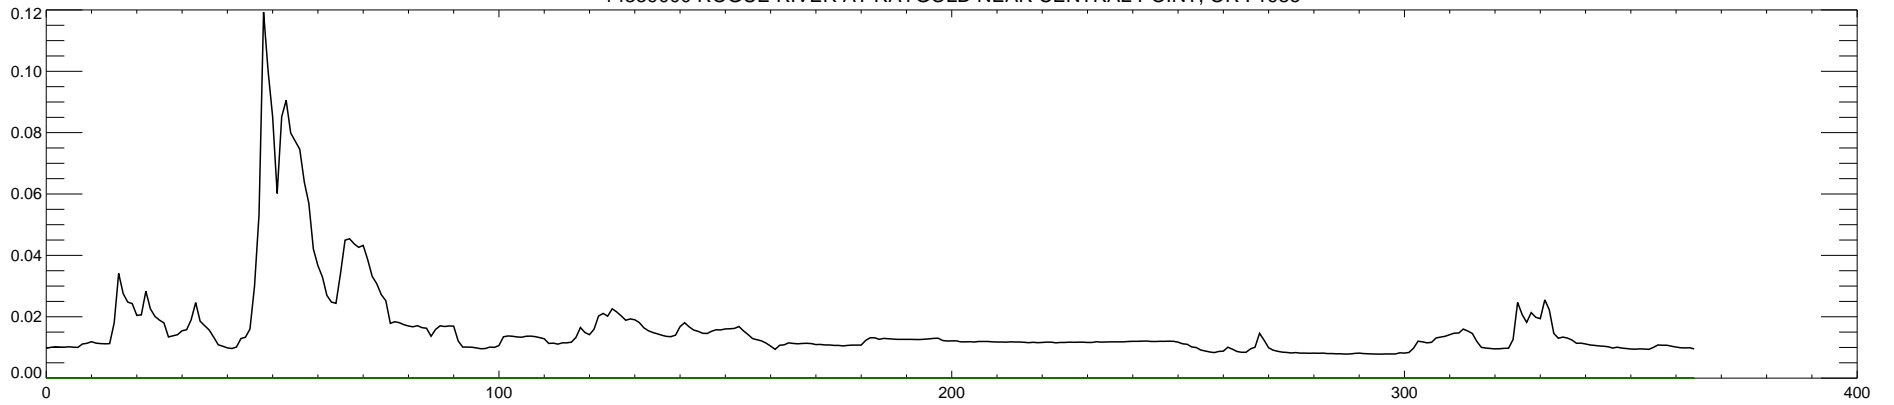

14359000 ROGUE RIVER AT RAYGOLD NEAR CENTRAL POINT, OR : 1987

14359000 ROGUE RIVER AT RAYGOLD NEAR CENTRAL POINT, OR : 1986