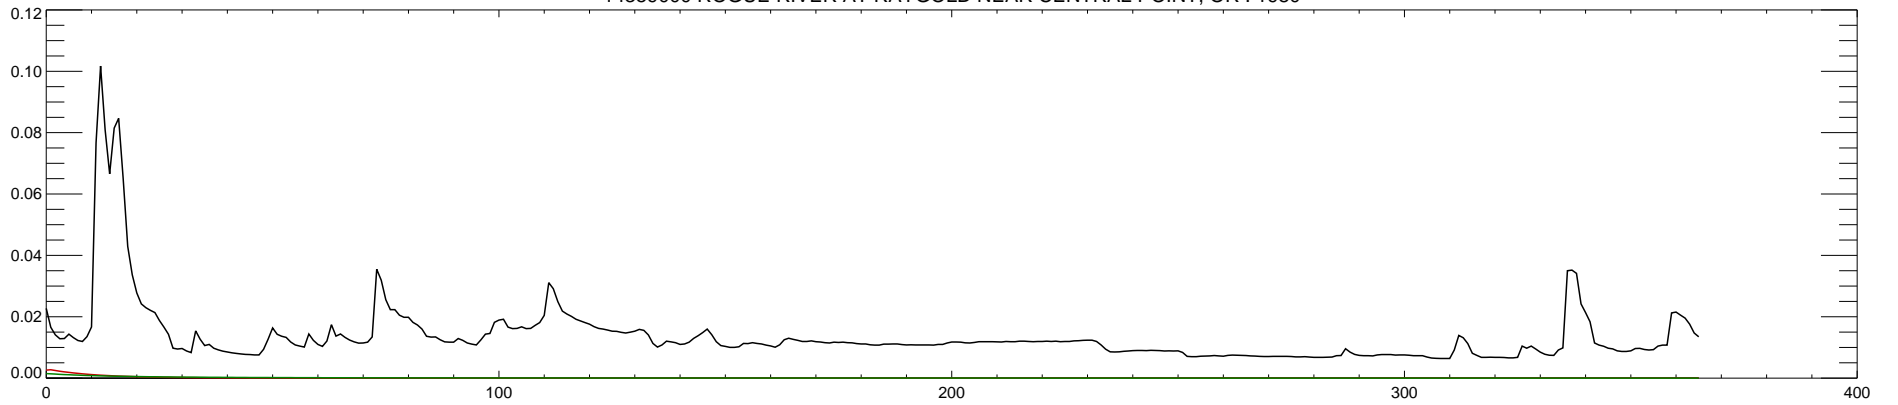

14359000 ROGUE RIVER AT RAYGOLD NEAR CENTRAL POINT, OR : 1980

14359000 ROGUE RIVER AT RAYGOLD NEAR CENTRAL POINT, OR : 1981

14359000 ROGUE RIVER AT RAYGOLD NEAR CENTRAL POINT, OR : 1982

14359000 ROGUE RIVER AT RAYGOLD NEAR CENTRAL POINT, OR : 1983