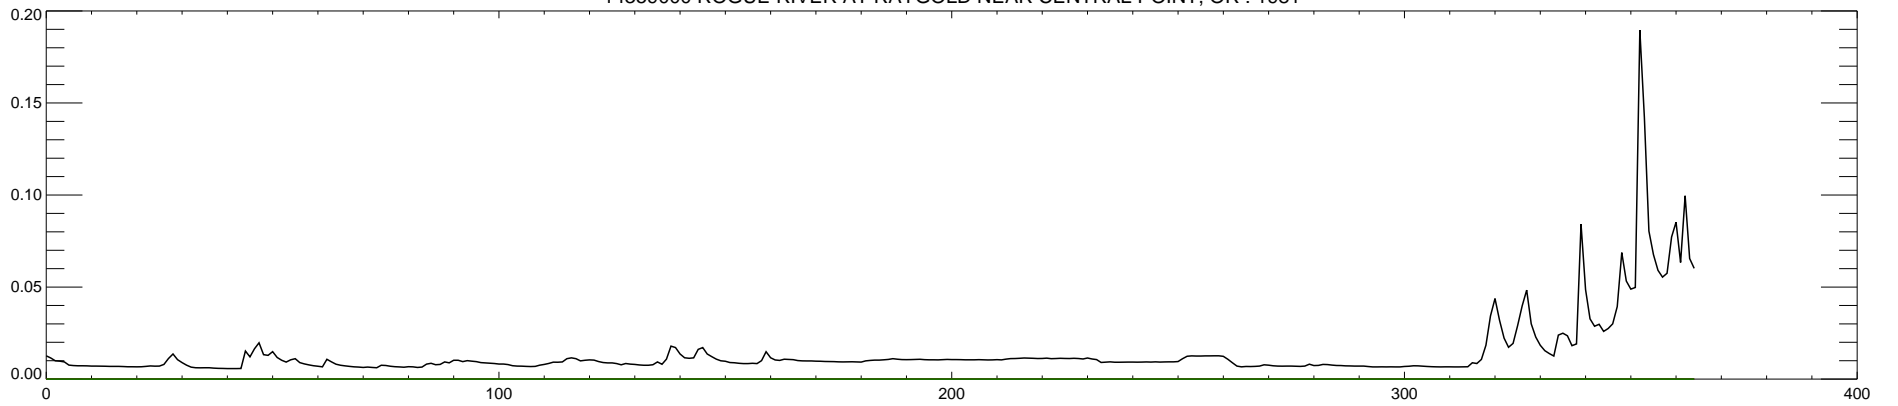

14359000 ROGUE RIVER AT RAYGOLD NEAR CENTRAL POINT, OR : 1980

14359000 ROGUE RIVER AT RAYGOLD NEAR CENTRAL POINT, OR : 1981

14359000 ROGUE RIVER AT RAYGOLD NEAR CENTRAL POINT, OR : 1982

14359000 ROGUE RIVER AT RAYGOLD NEAR CENTRAL POINT, OR : 1983