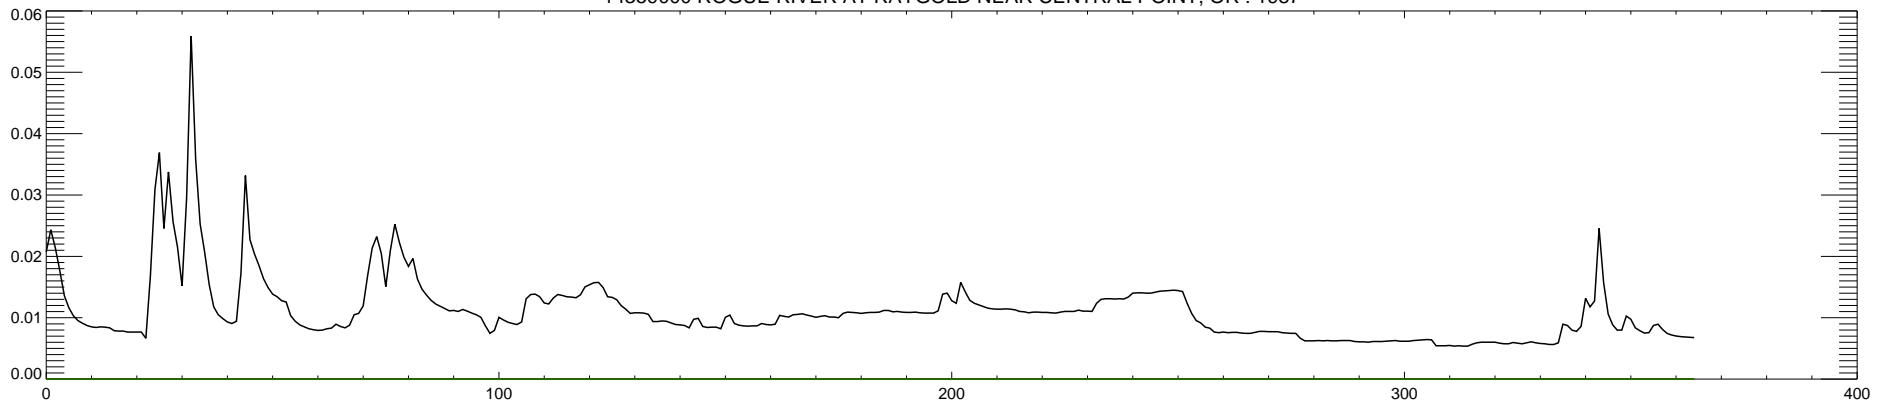

14359000 ROGUE RIVER AT RAYGOLD NEAR CENTRAL POINT, OR : 1984

14359000 ROGUE RIVER AT RAYGOLD NEAR CENTRAL POINT, OR : 1985

14359000 ROGUE RIVER AT RAYGOLD NEAR CENTRAL POINT, OR : 1986

14359000 ROGUE RIVER AT RAYGOLD NEAR CENTRAL POINT, OR : 1987