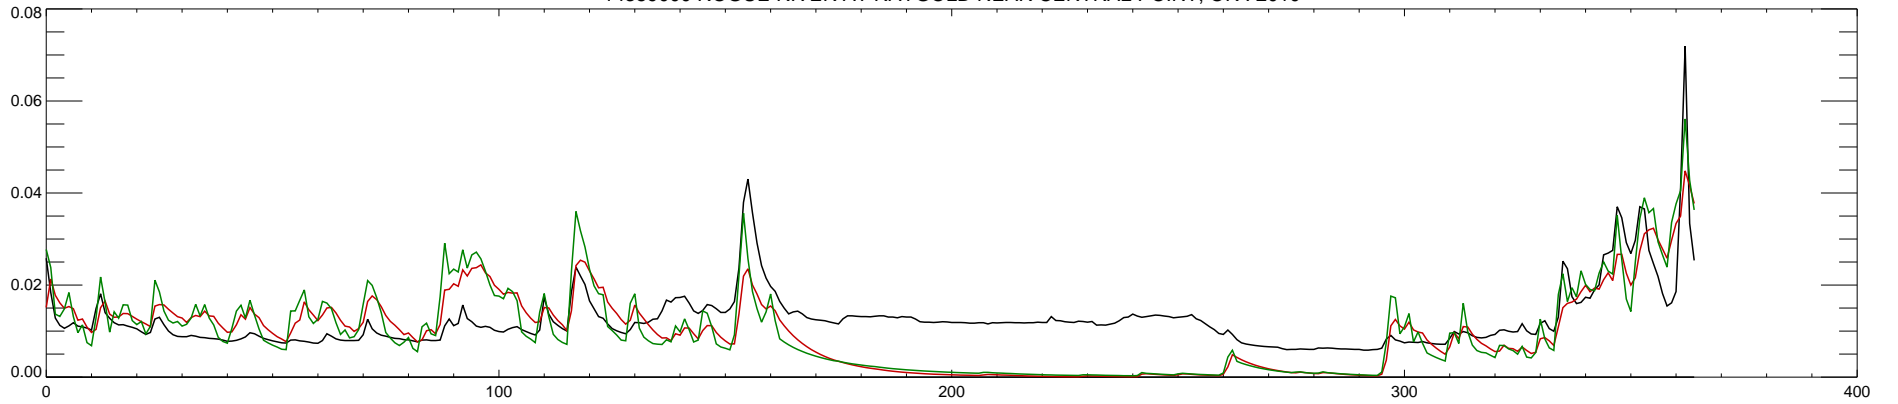

14359000 ROGUE RIVER AT RAYGOLD NEAR CENTRAL POINT, OR : 2011

14359000 ROGUE RIVER AT RAYGOLD NEAR CENTRAL POINT, OR : 2010