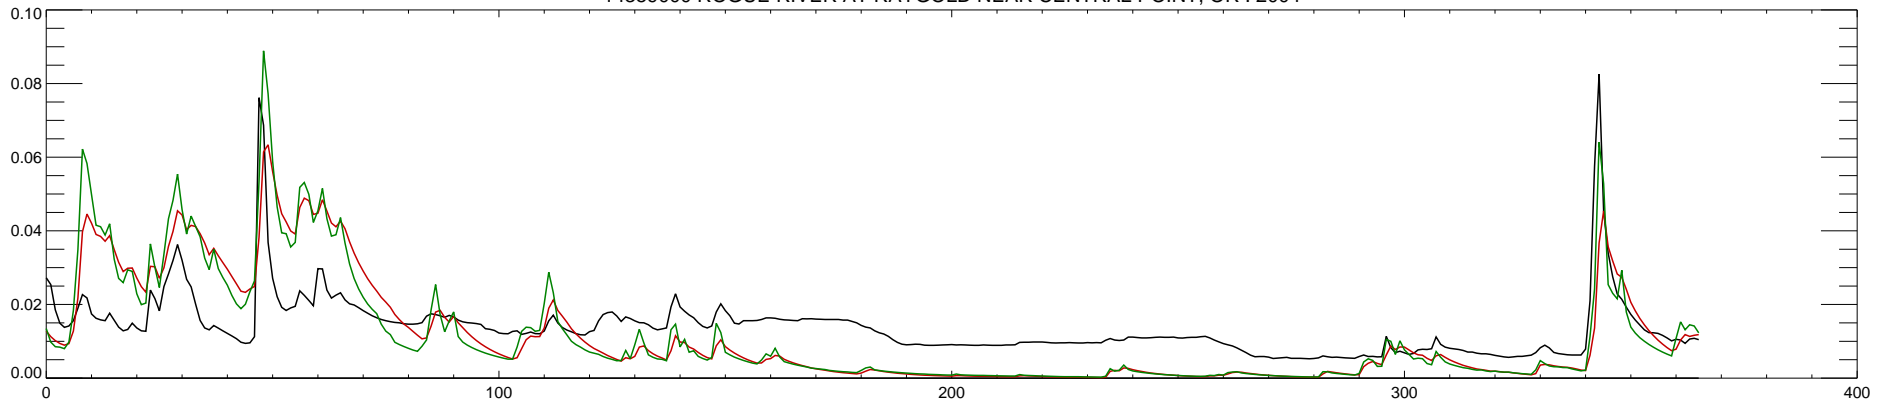

14359000 ROGUE RIVER AT RAYGOLD NEAR CENTRAL POINT, OR : 2005

14359000 ROGUE RIVER AT RAYGOLD NEAR CENTRAL POINT, OR : 2004