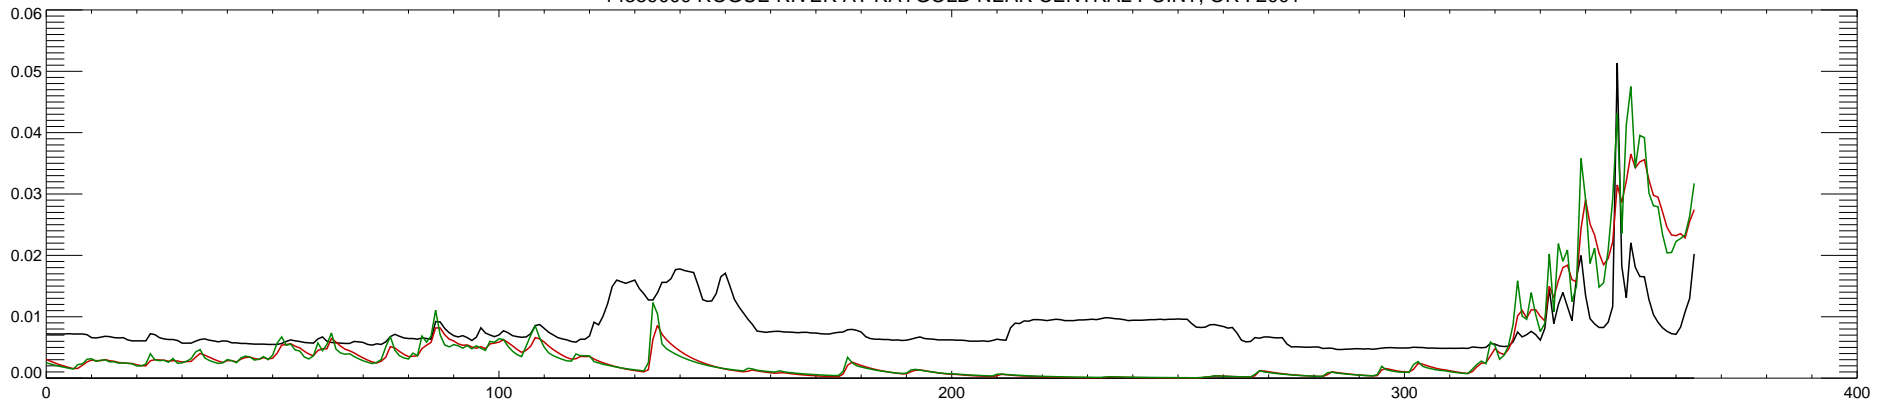

14359000 ROGUE RIVER AT RAYGOLD NEAR CENTRAL POINT, OR : 2002

14359000 ROGUE RIVER AT RAYGOLD NEAR CENTRAL POINT, OR : 2001