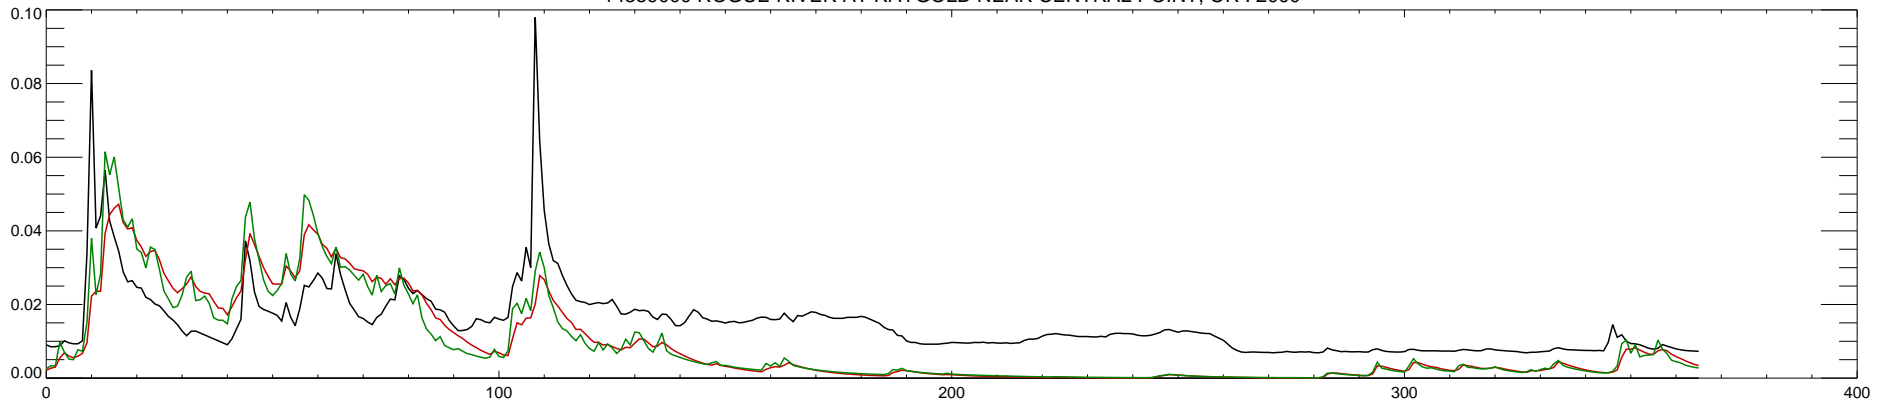

14359000 ROGUE RIVER AT RAYGOLD NEAR CENTRAL POINT, OR : 2001

14359000 ROGUE RIVER AT RAYGOLD NEAR CENTRAL POINT, OR : 2000