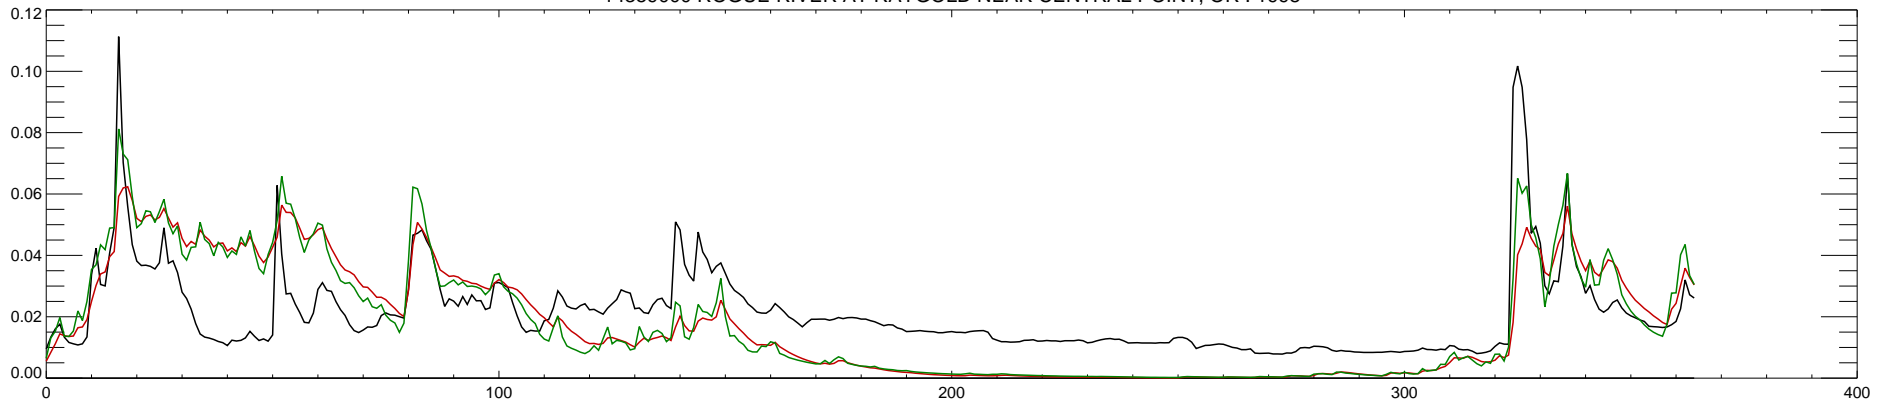

14359000 ROGUE RIVER AT RAYGOLD NEAR CENTRAL POINT, OR : 1999

14359000 ROGUE RIVER AT RAYGOLD NEAR CENTRAL POINT, OR : 1998