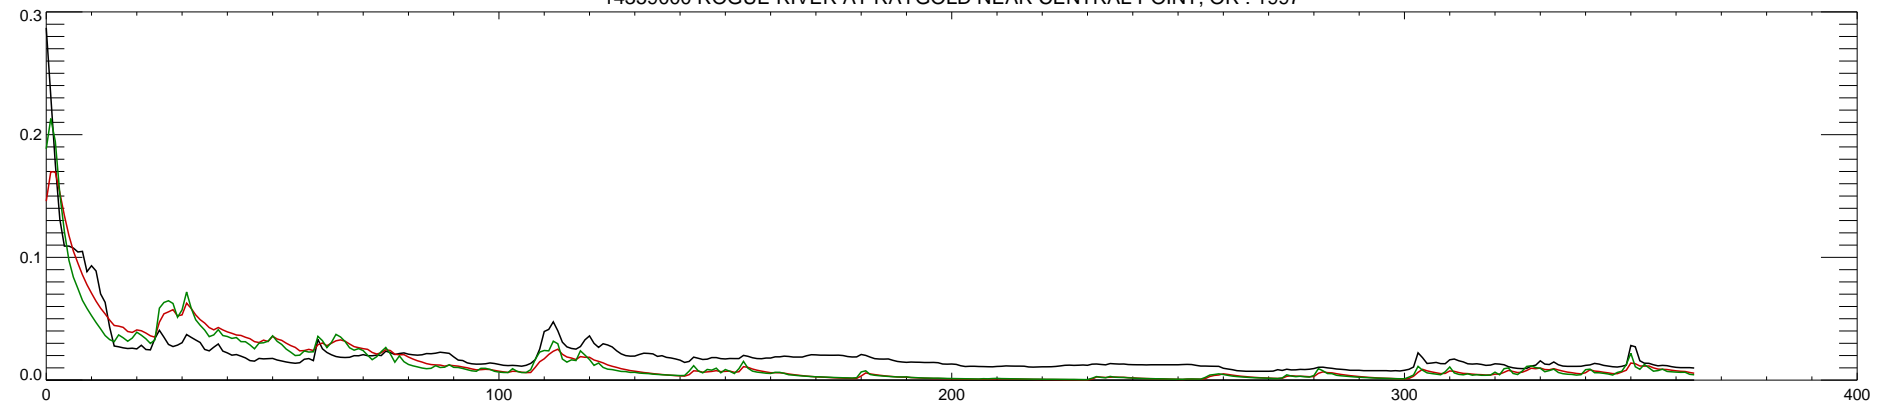

14359000 ROGUE RIVER AT RAYGOLD NEAR CENTRAL POINT, OR : 1998

14359000 ROGUE RIVER AT RAYGOLD NEAR CENTRAL POINT, OR : 1997