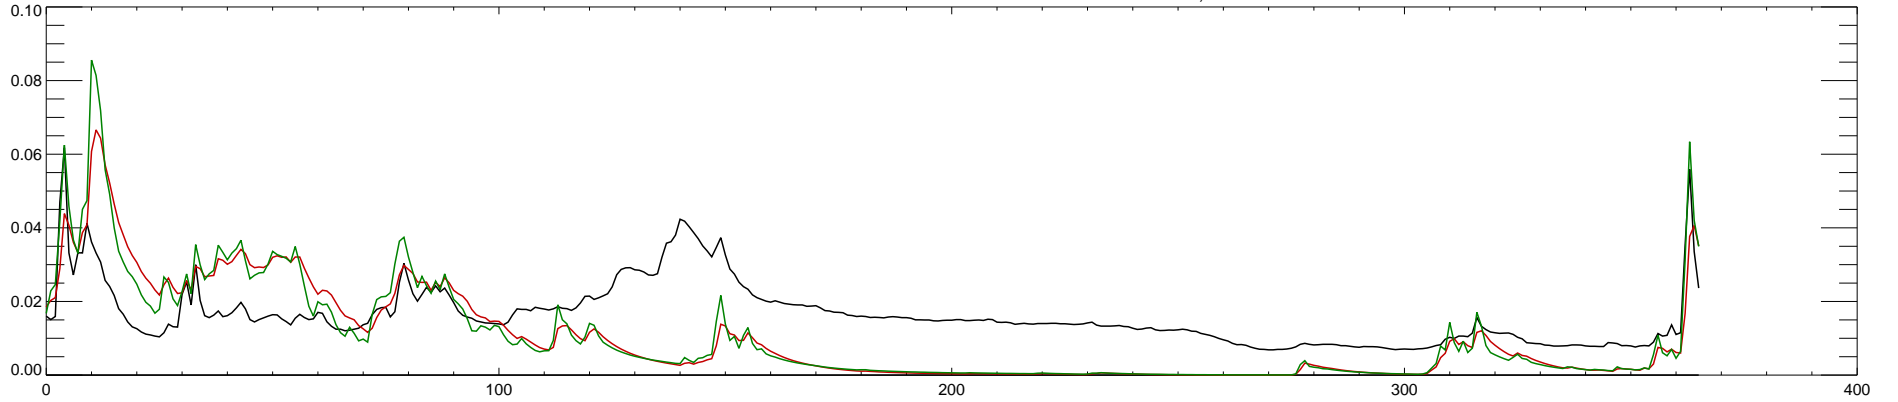

14359000 ROGUE RIVER AT RAYGOLD NEAR CENTRAL POINT, OR : 2009

14359000 ROGUE RIVER AT RAYGOLD NEAR CENTRAL POINT, OR : 2008