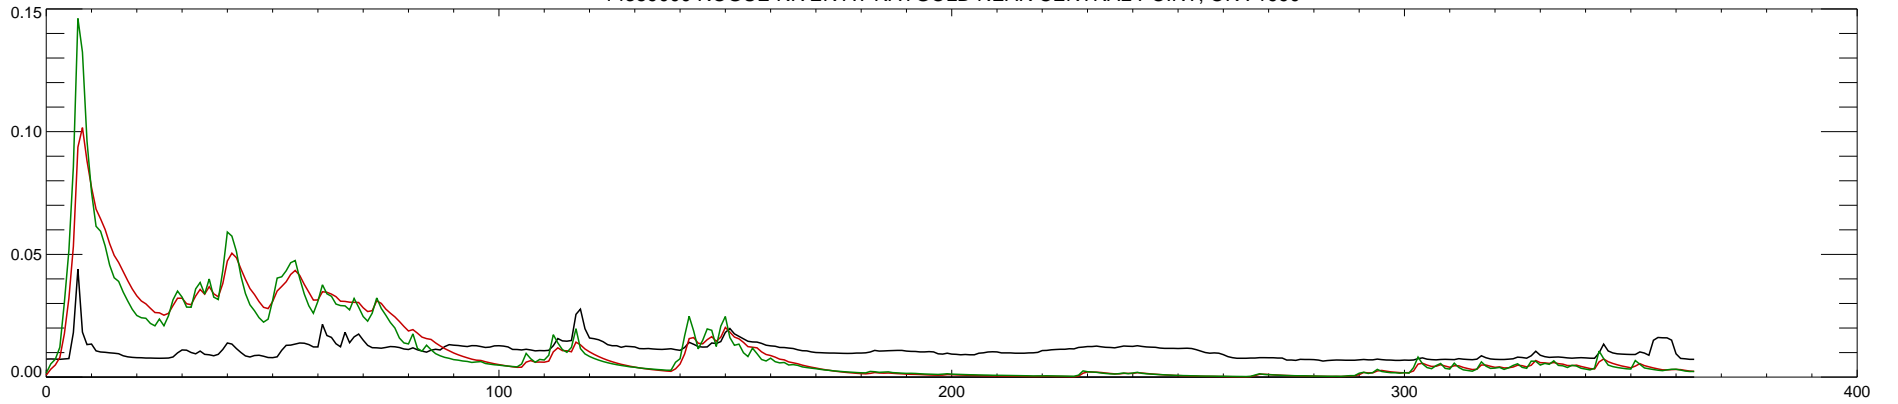

14359000 ROGUE RIVER AT RAYGOLD NEAR CENTRAL POINT, OR : 1991

14359000 ROGUE RIVER AT RAYGOLD NEAR CENTRAL POINT, OR : 1990