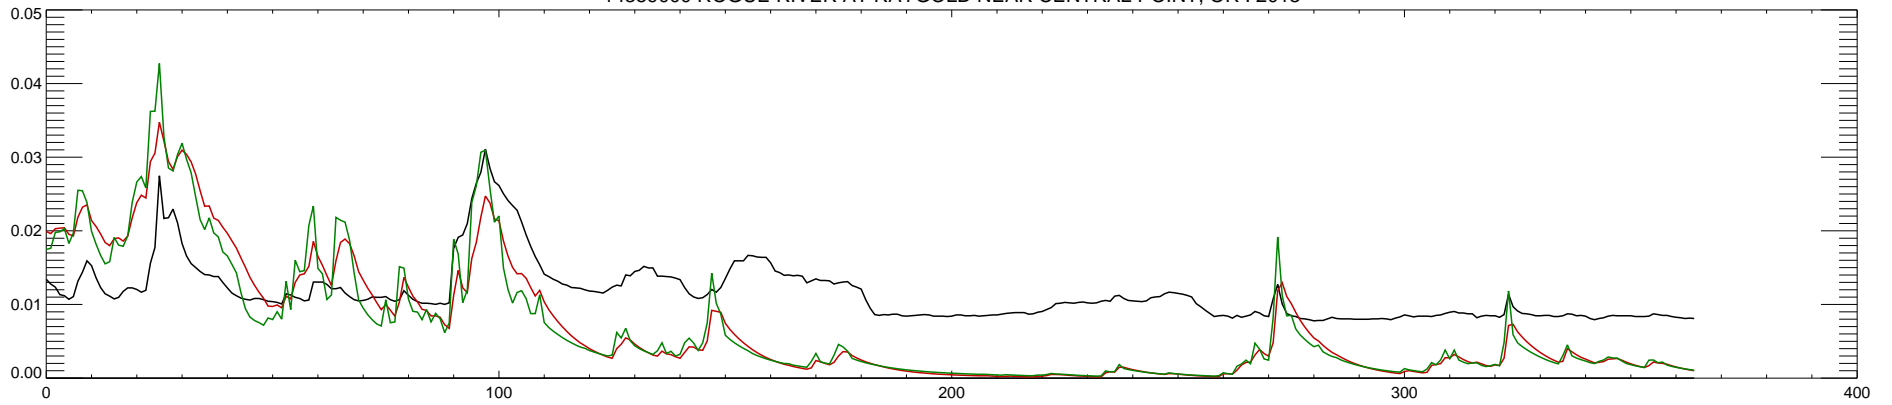

14359000 ROGUE RIVER AT RAYGOLD NEAR CENTRAL POINT, OR : 2014

14359000 ROGUE RIVER AT RAYGOLD NEAR CENTRAL POINT, OR : 2013