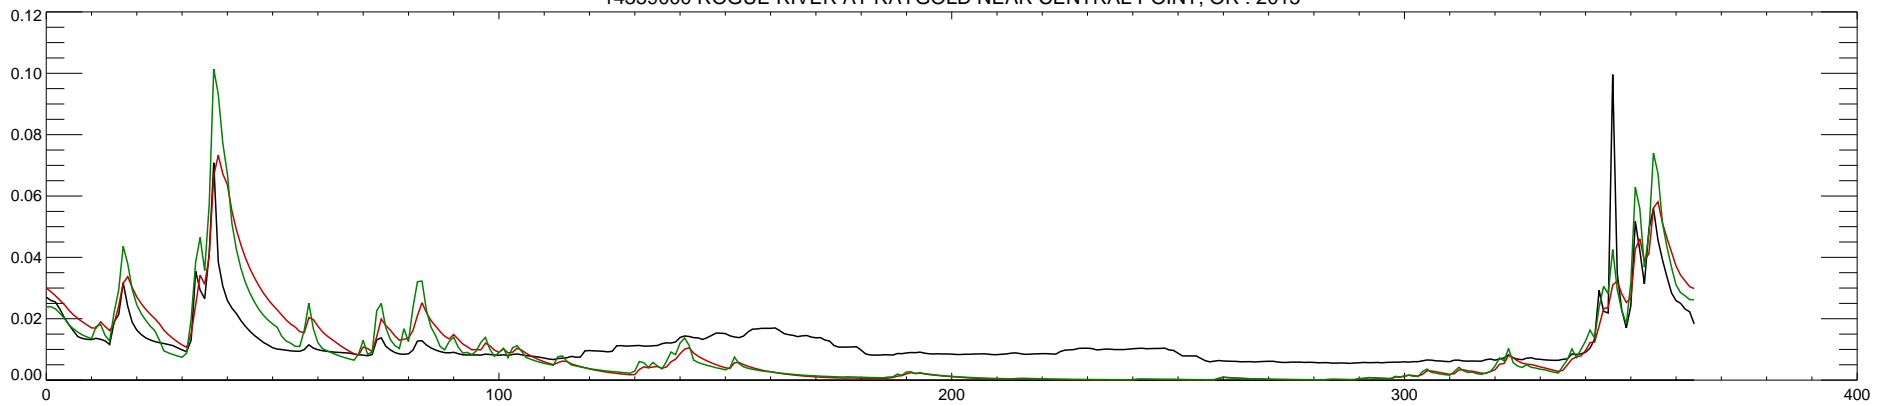

14359000 ROGUE RIVER AT RAYGOLD NEAR CENTRAL POINT, OR : 2012

14359000 ROGUE RIVER AT RAYGOLD NEAR CENTRAL POINT, OR : 2013

14359000 ROGUE RIVER AT RAYGOLD NEAR CENTRAL POINT, OR : 2014

14359000 ROGUE RIVER AT RAYGOLD NEAR CENTRAL POINT, OR : 2015