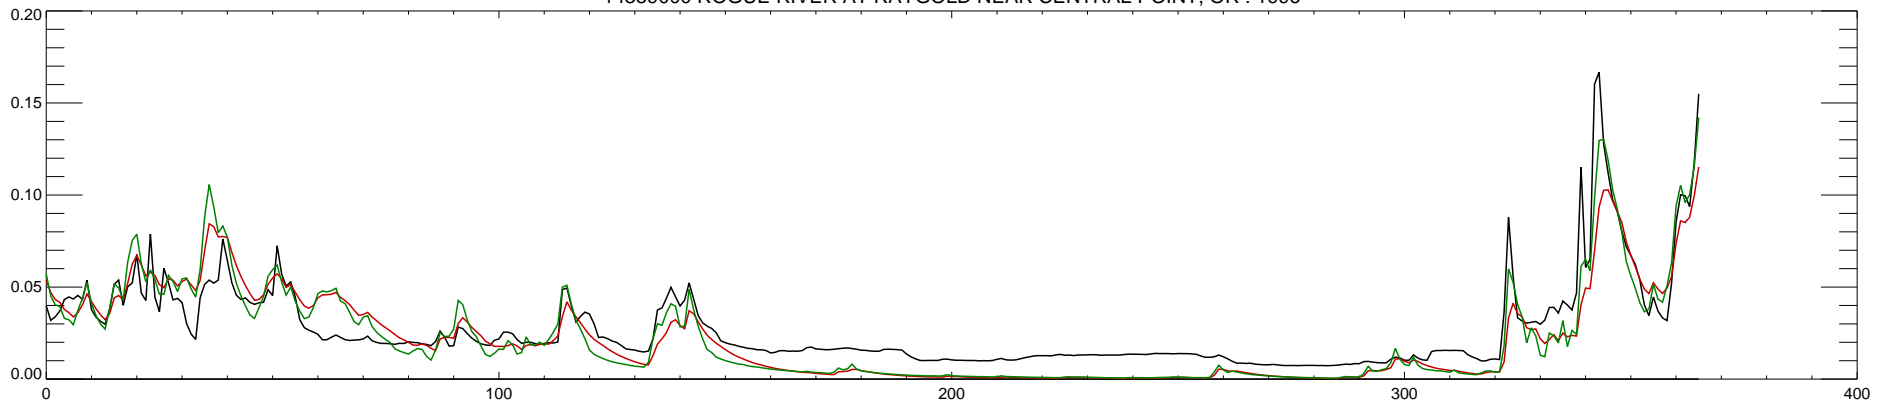

14359000 ROGUE RIVER AT RAYGOLD NEAR CENTRAL POINT, OR : 1997

14359000 ROGUE RIVER AT RAYGOLD NEAR CENTRAL POINT, OR : 1996