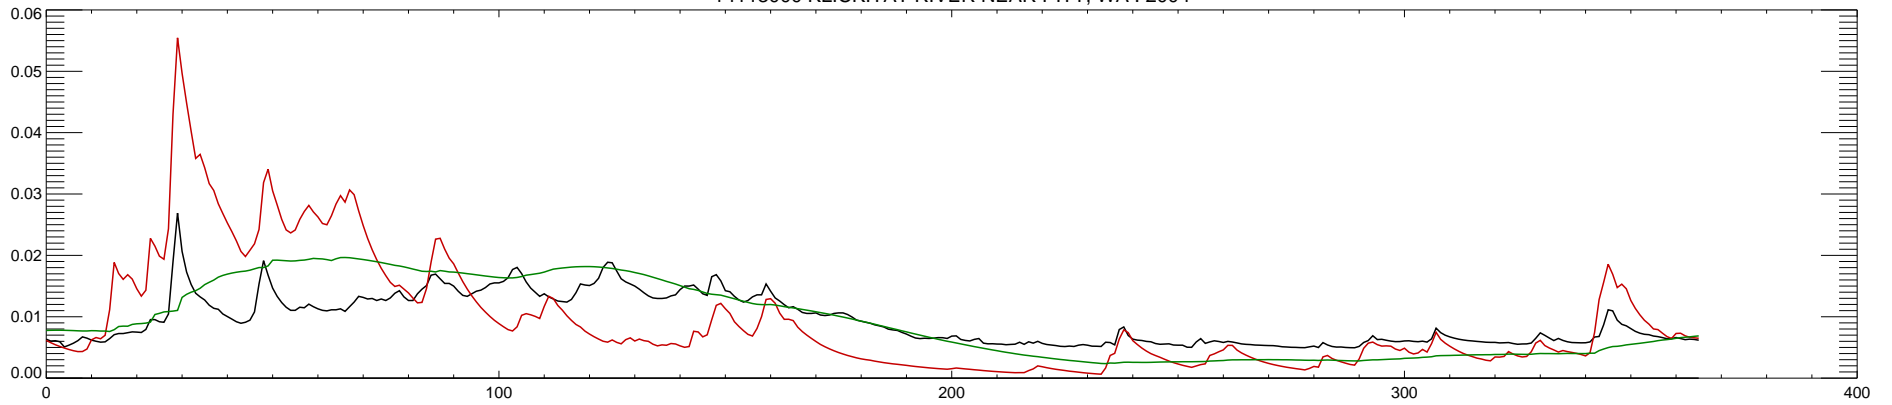

14113000 KCLICKITAT RIVER NEAR PITT, WA : 2000

14113000 KLUCKITAT RIVER NEAR PITT, WA : 2001

14113000 KLUCKITAT RIVER NEAR PITT, WA : 2002

14113000 KLUCKITAT RIVER NEAR PITT, WA : 2003

14113000 KLUICKITAT RIVER NEAR PITT, WA : 2004