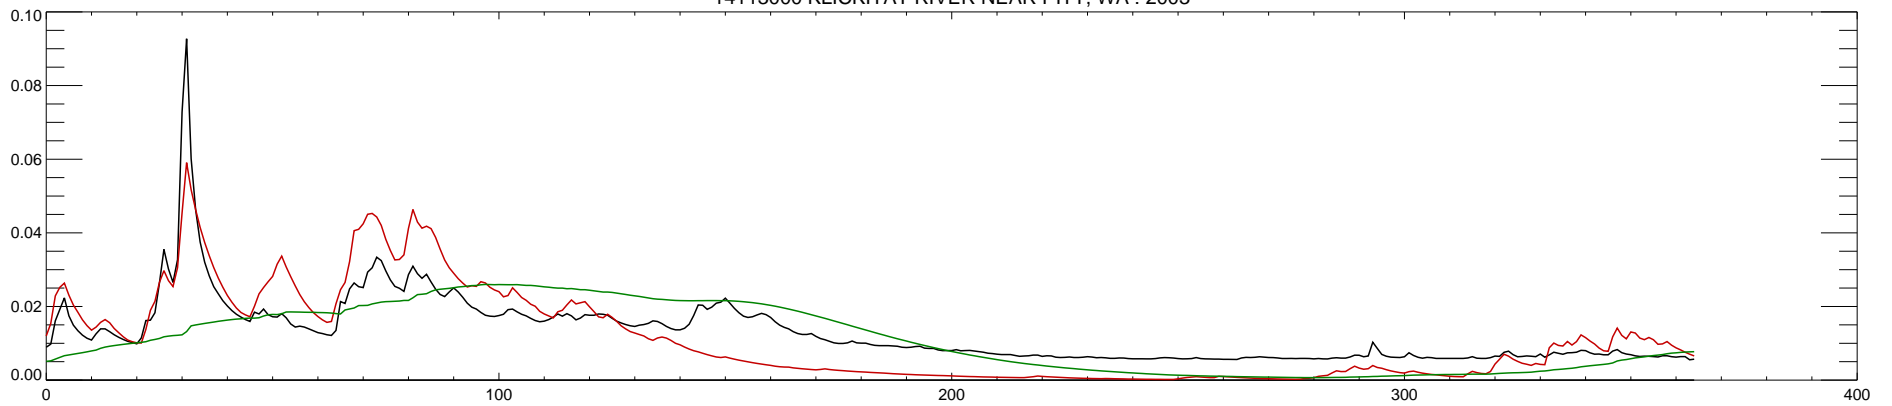

14113000 KCLICKITAT RIVER NEAR PITT, WA : 2000

14113000 KLUCKITAT RIVER NEAR PITT, WA : 2001

14113000 KLUCKITAT RIVER NEAR PITT, WA : 2002

14113000 KLUCKITAT RIVER NEAR PITT, WA : 2003

14113000 KLUICKITAT RIVER NEAR PITT, WA : 2004