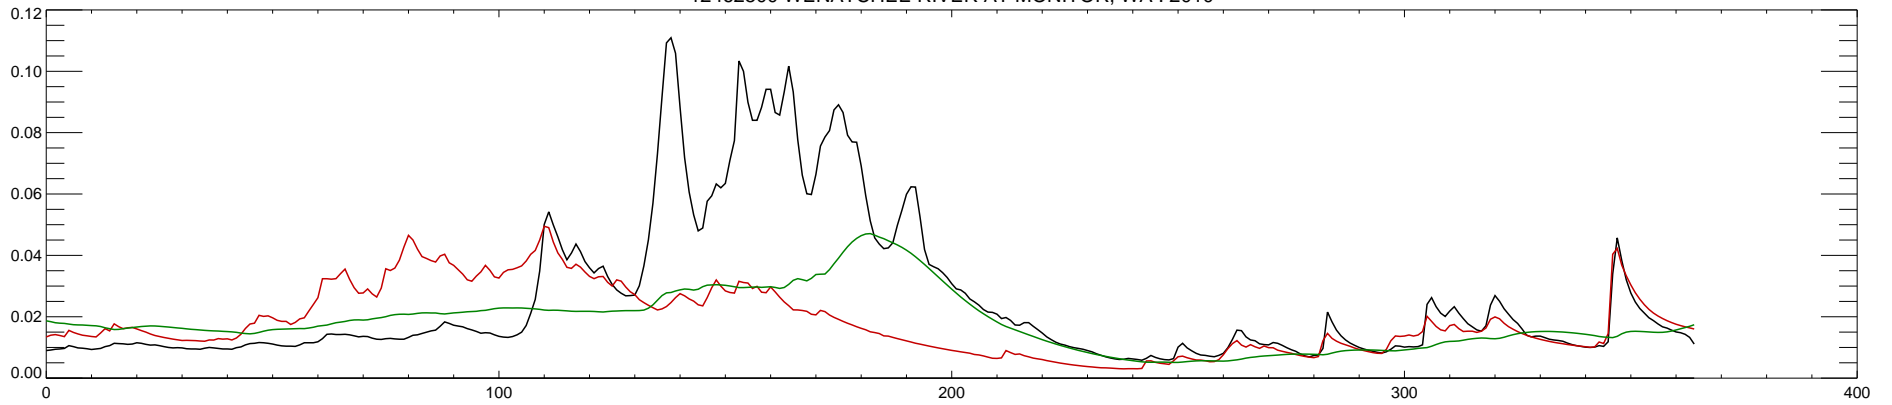

12462500 WENATCHEE RIVER AT MONITOR, WA : 2011

12462500 WENATCHEE RIVER AT MONITOR, WA : 2010