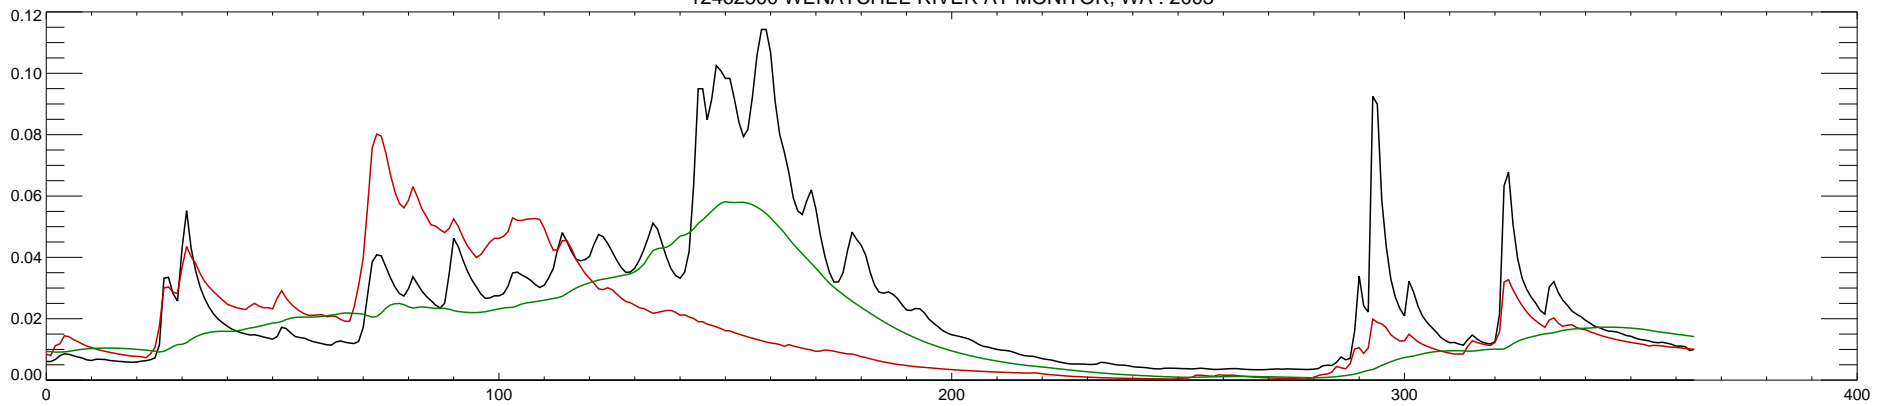

12462500 WENATCHEE RIVER AT MONITOR, WA : 2000

12462500 WENATCHEE RIVER AT MONITOR, WA : 2001

12462500 WENATCHEE RIVER AT MONITOR, WA : 2002

12462500 WENATCHEE RIVER AT MONITOR, WA : 2003

12462500 WENATCHEE RIVER AT MONITOR, WA : 2004