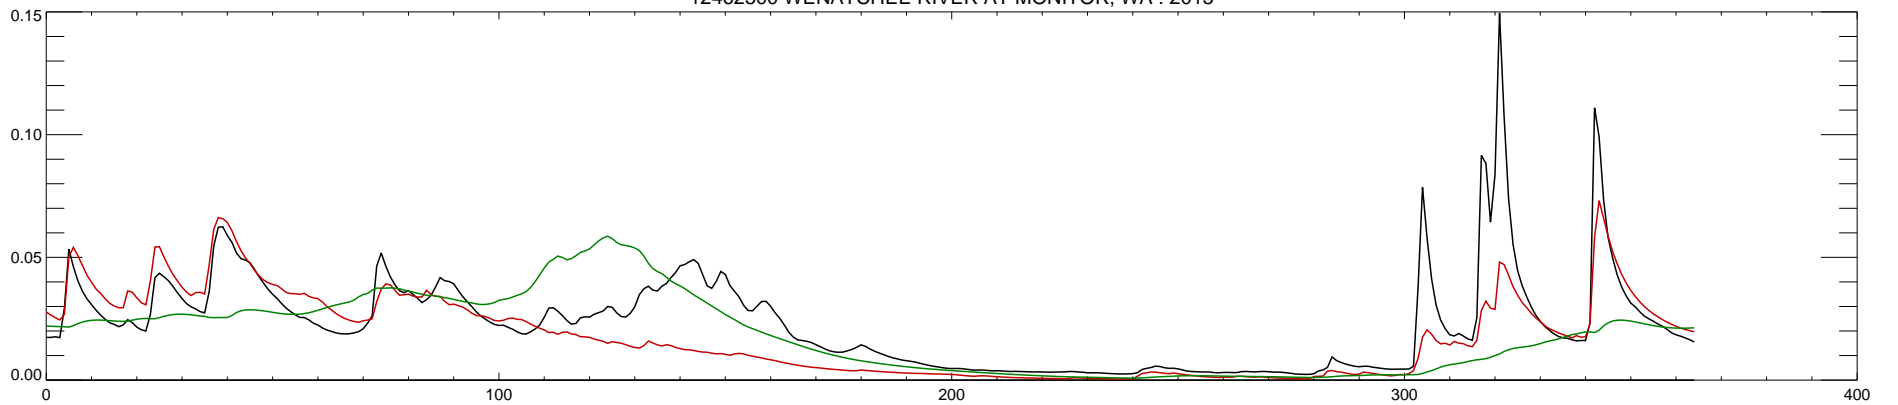

12462500 WENATCHEE RIVER AT MONITOR, WA : 2016

12462500 WENATCHEE RIVER AT MONITOR, WA : 2015