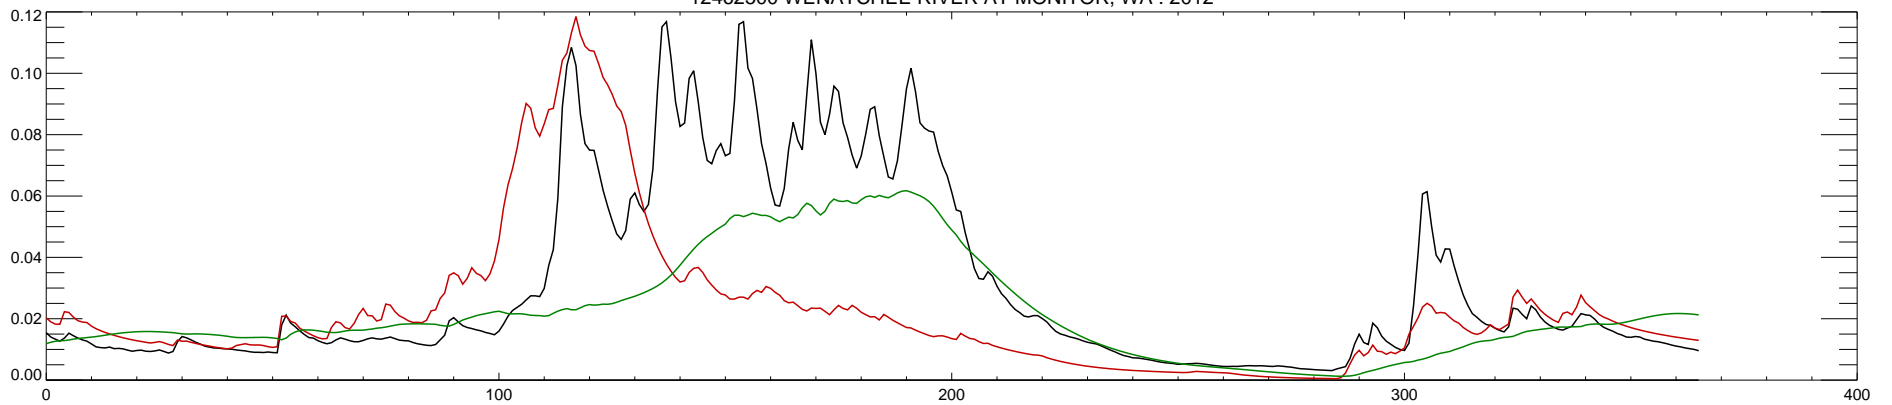

12462500 WENATCHEE RIVER AT MONITOR, WA : 2013

12462500 WENATCHEE RIVER AT MONITOR, WA : 2012