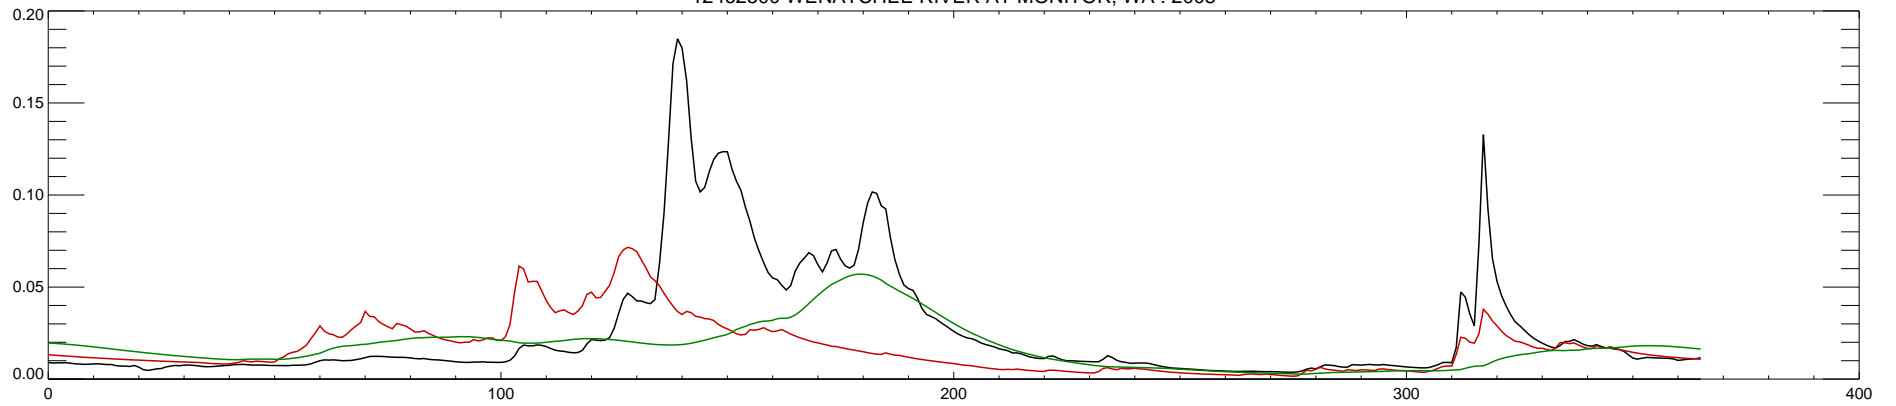

12462500 WENATCHEE RIVER AT MONITOR, WA : 2005

12462500 WENATCHEE RIVER AT MONITOR, WA : 2006

12462500 WENATCHEE RIVER AT MONITOR, WA : 2007

12462500 WENATCHEE RIVER AT MONITOR, WA : 2008

12462500 WENATCHEE RIVER AT MONITOR, WA : 2009