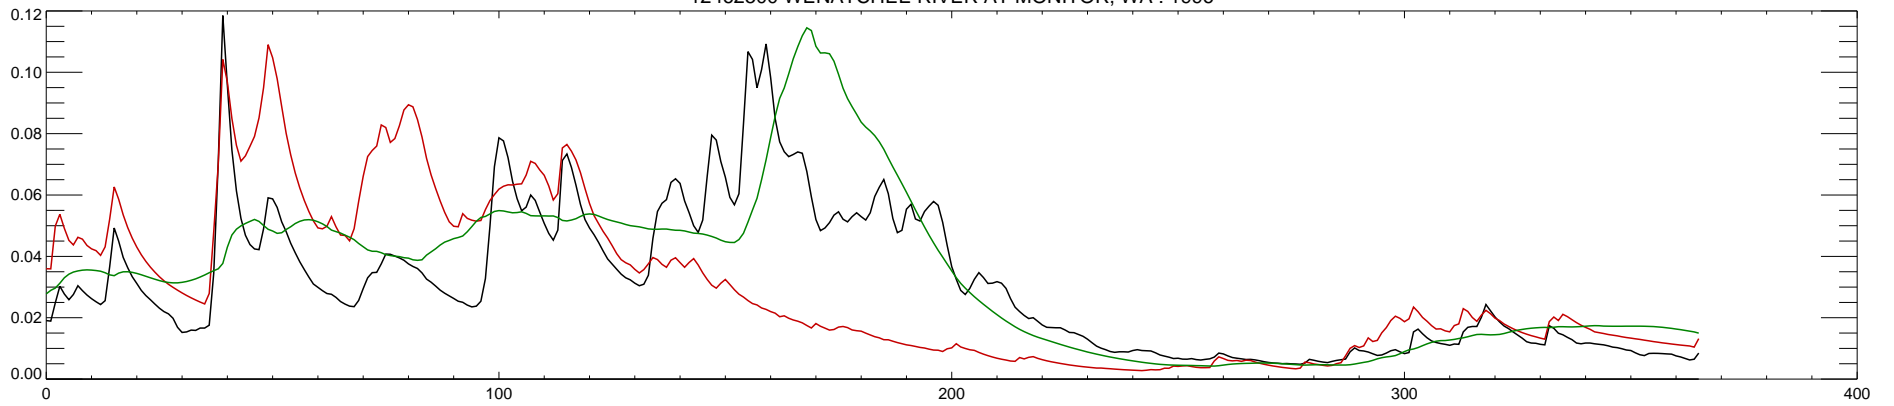

12462500 WENATCHEE RIVER AT MONITOR, WA : 1997

12462500 WENATCHEE RIVER AT MONITOR, WA : 1996