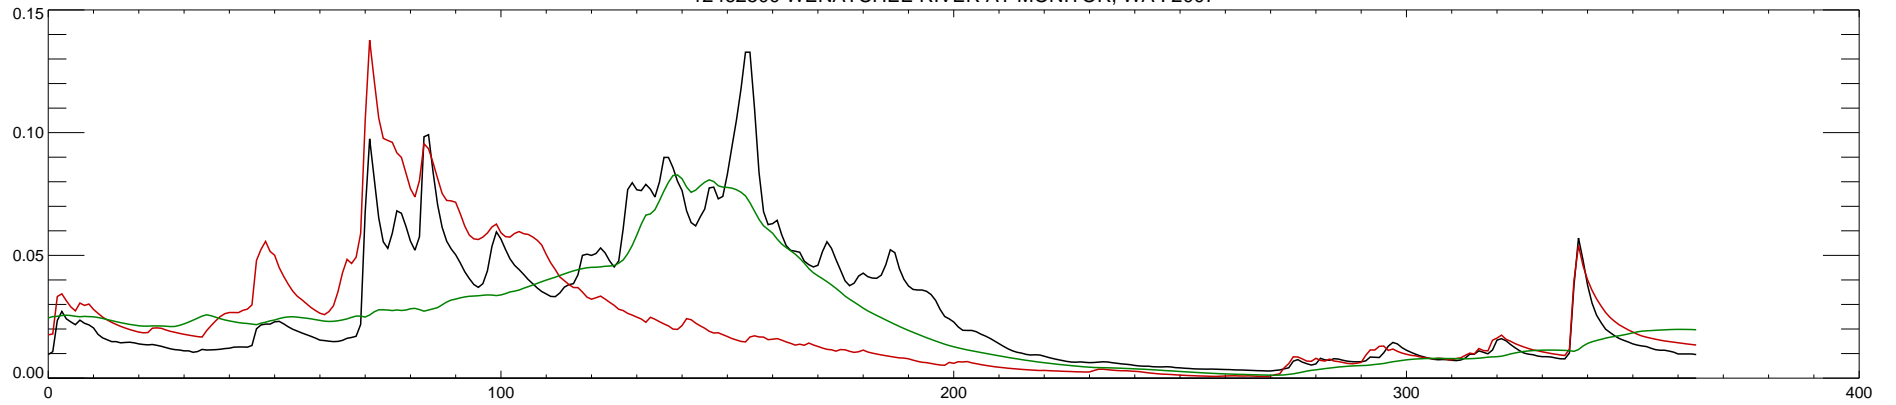

12462500 WENATCHEE RIVER AT MONITOR, WA : 2008

12462500 WENATCHEE RIVER AT MONITOR, WA : 2007