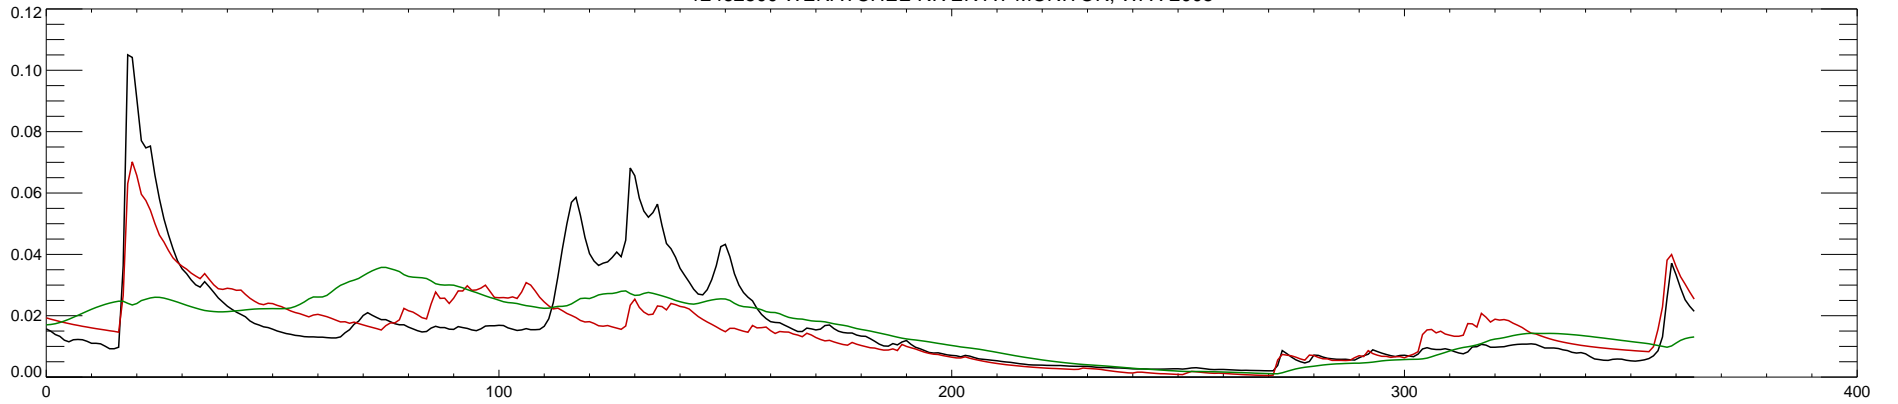

12462500 WENATCHEE RIVER AT MONITOR, WA : 2006

12462500 WENATCHEE RIVER AT MONITOR, WA : 2005