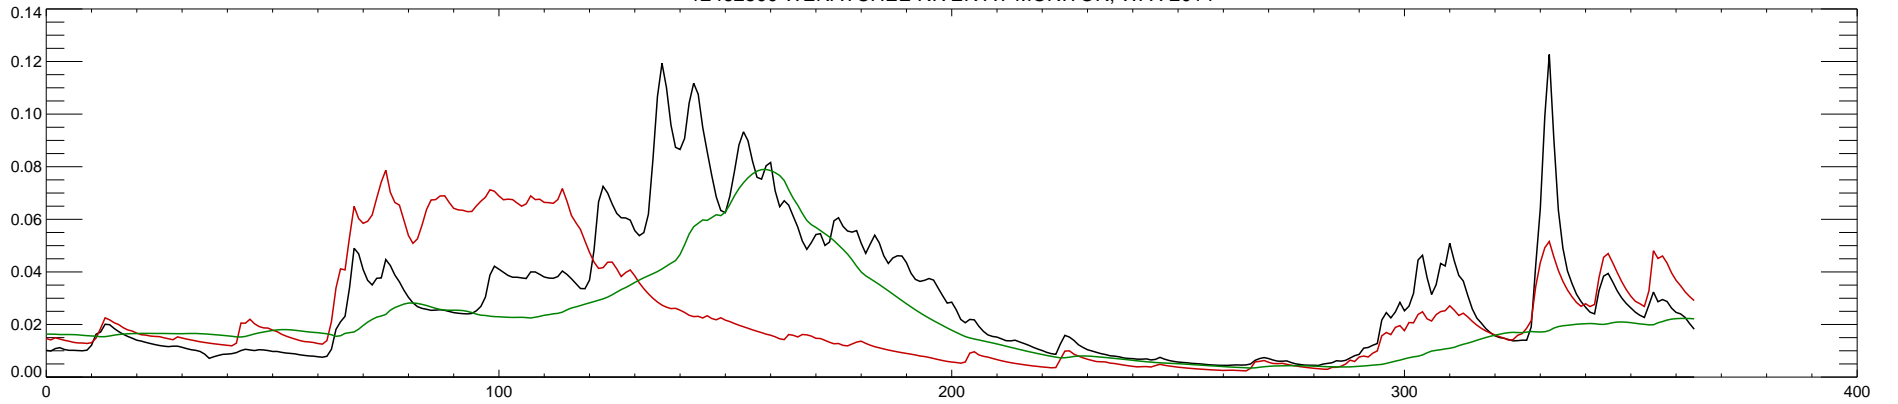

12462500 WENATCHEE RIVER AT MONITOR, WA : 2010

12462500 WENATCHEE RIVER AT MONITOR, WA : 2011

12462500 WENATCHEE RIVER AT MONITOR, WA : 2012

12462500 WENATCHEE RIVER AT MONITOR, WA : 2013

12462500 WENATCHEE RIVER AT MONITOR, WA : 2014