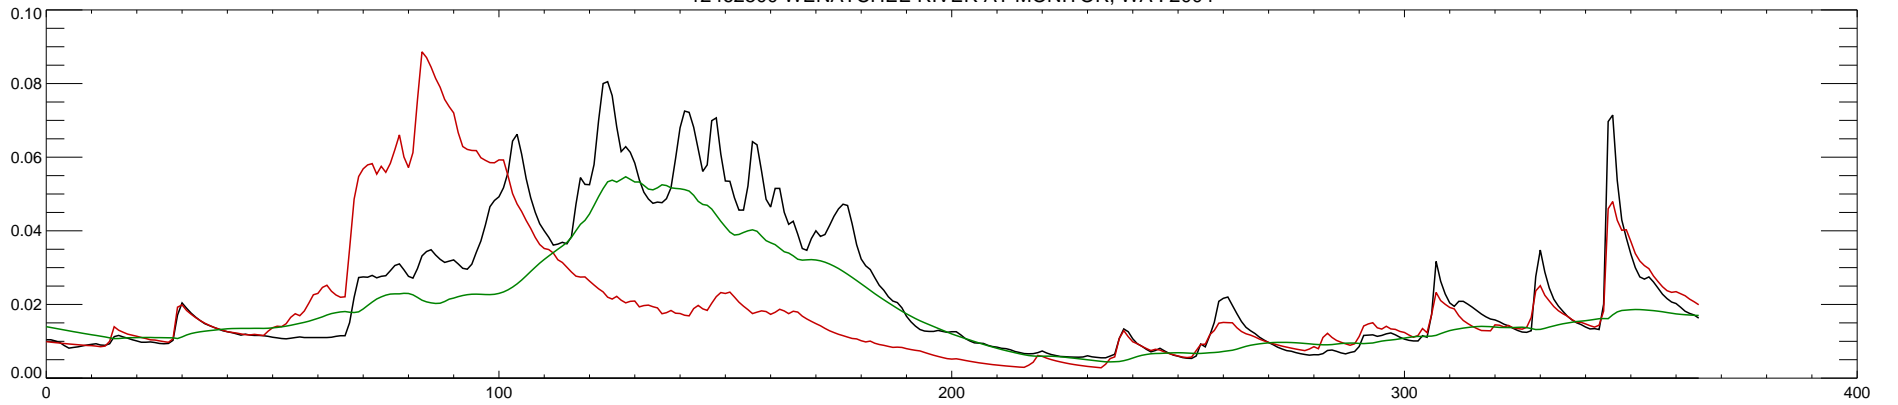

12462500 WENATCHEE RIVER AT MONITOR, WA : 2000

12462500 WENATCHEE RIVER AT MONITOR, WA : 2001

12462500 WENATCHEE RIVER AT MONITOR, WA : 2002

12462500 WENATCHEE RIVER AT MONITOR, WA : 2003

12462500 WENATCHEE RIVER AT MONITOR, WA : 2004