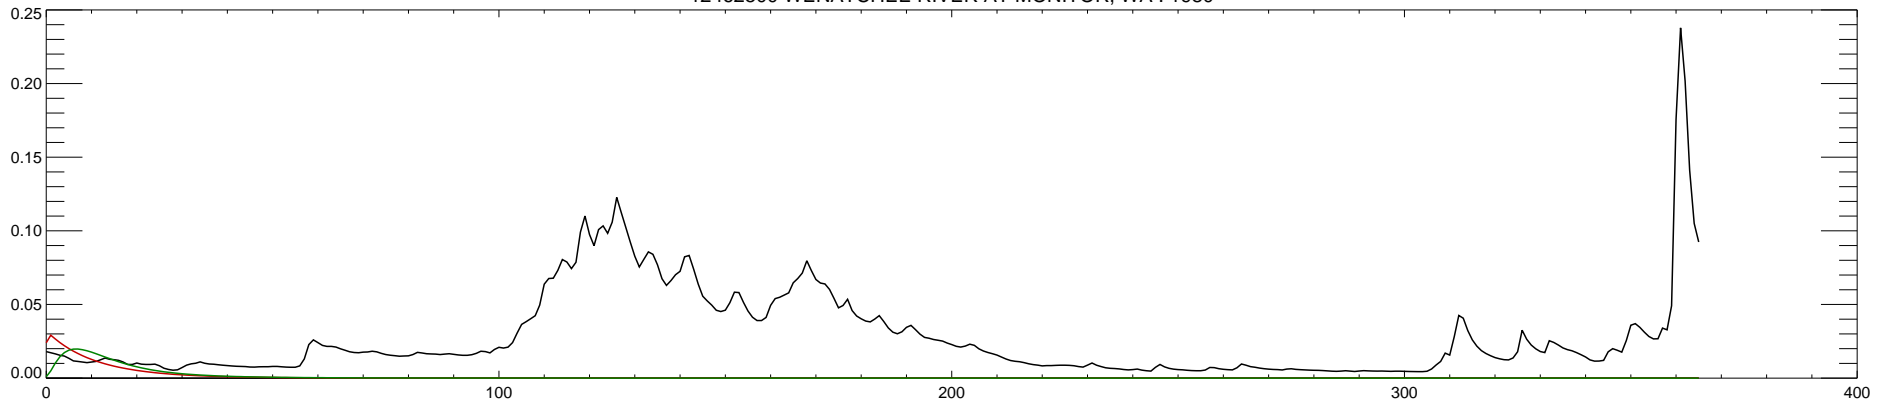

12462500 WENATCHEE RIVER AT MONITOR, WA : 1980

12462500 WENATCHEE RIVER AT MONITOR, WA : 1981

12462500 WENATCHEE RIVER AT MONITOR, WA : 1982

12462500 WENATCHEE RIVER AT MONITOR, WA : 1983

12462500 WENATCHEE RIVER AT MONITOR, WA : 1984