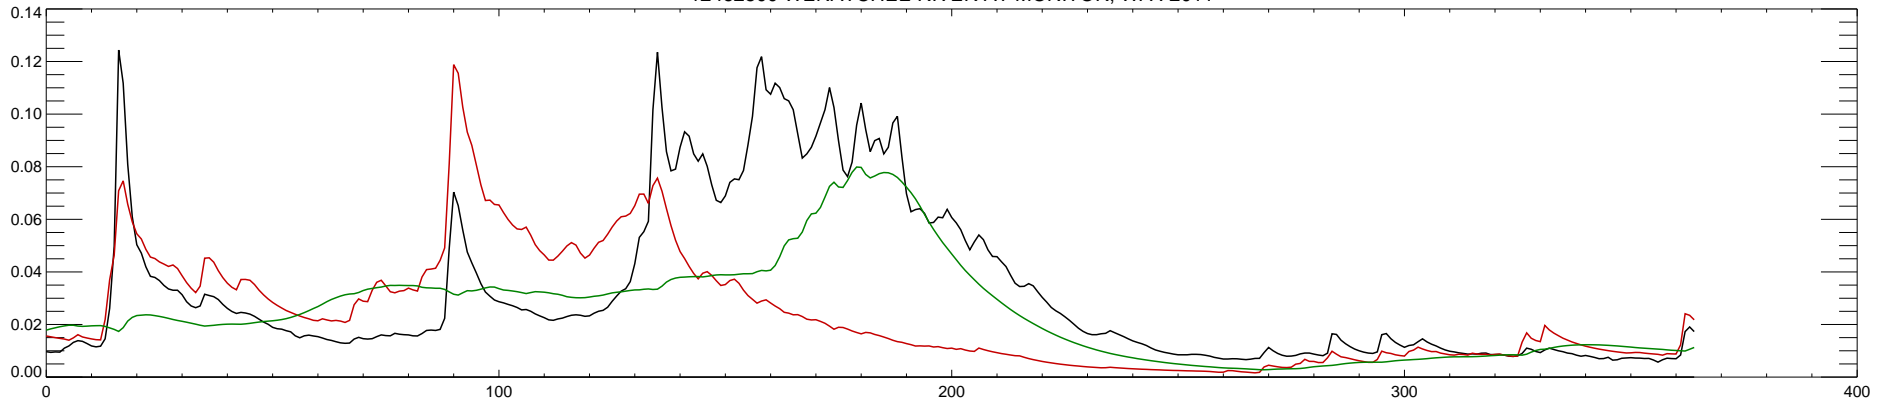

12462500 WENATCHEE RIVER AT MONITOR, WA : 2012

12462500 WENATCHEE RIVER AT MONITOR, WA : 2011