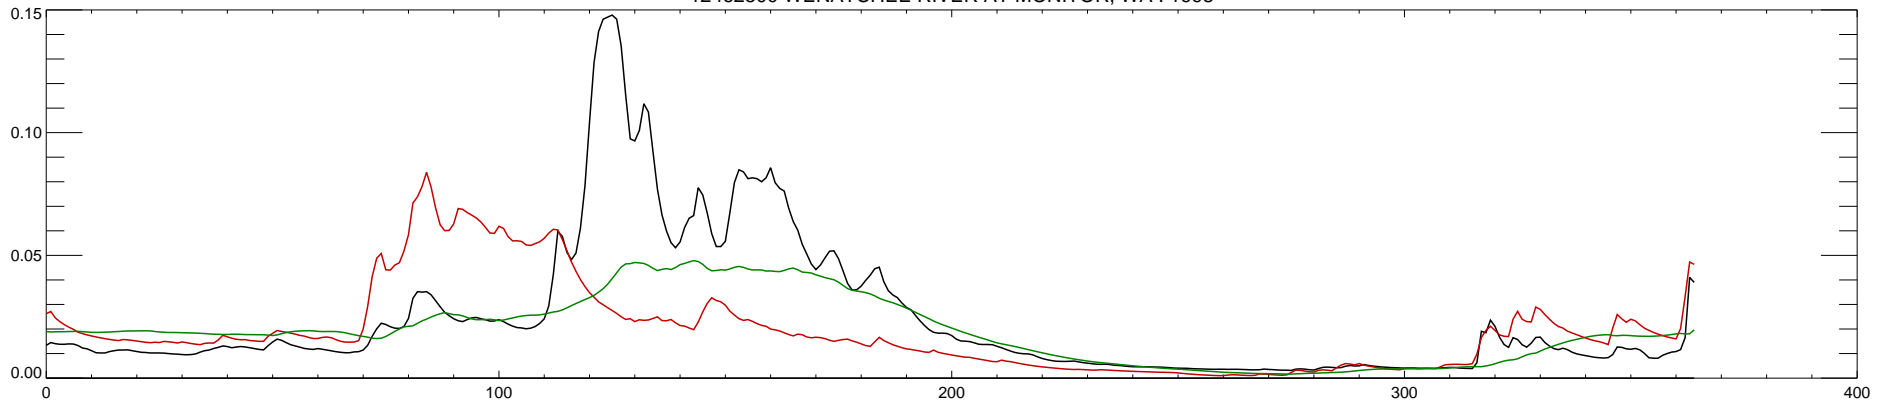

12462500 WENATCHEE RIVER AT MONITOR, WA : 1995

12462500 WENATCHEE RIVER AT MONITOR, WA : 1996

12462500 WENATCHEE RIVER AT MONITOR, WA : 1997

12462500 WENATCHEE RIVER AT MONITOR, WA : 1998

12462500 WENATCHEE RIVER AT MONITOR, WA : 1999