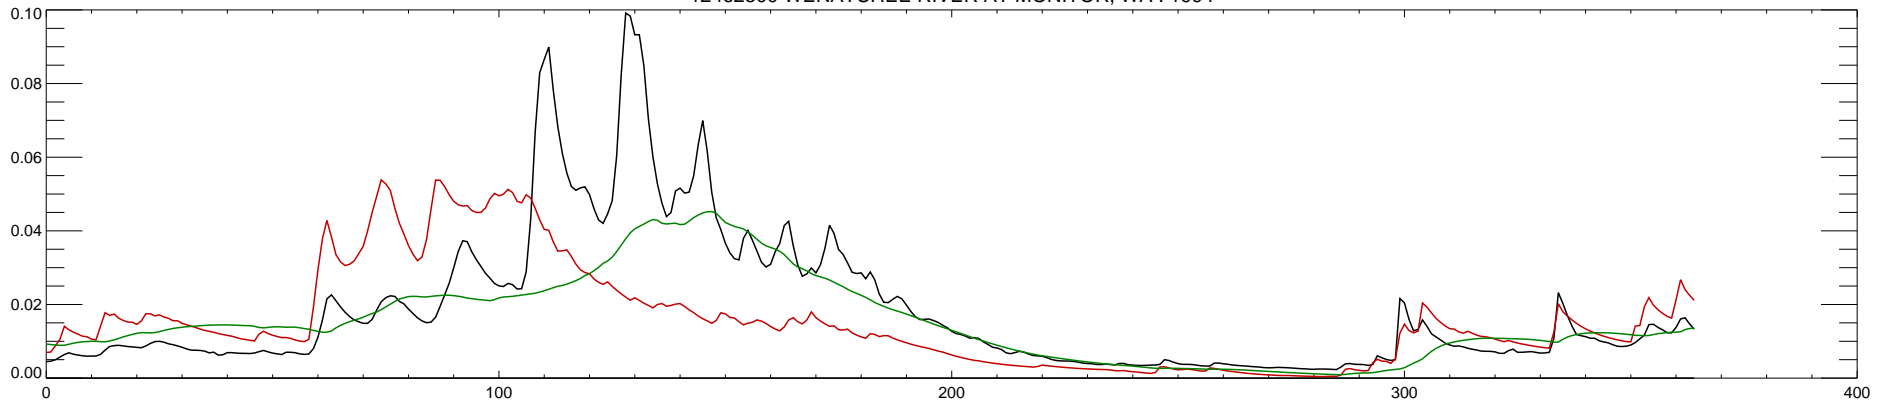

12462500 WENATCHEE RIVER AT MONITOR, WA : 1990

12462500 WENATCHEE RIVER AT MONITOR, WA : 1991

12462500 WENATCHEE RIVER AT MONITOR, WA : 1992

12462500 WENATCHEE RIVER AT MONITOR, WA : 1993

12462500 WENATCHEE RIVER AT MONITOR, WA : 1994