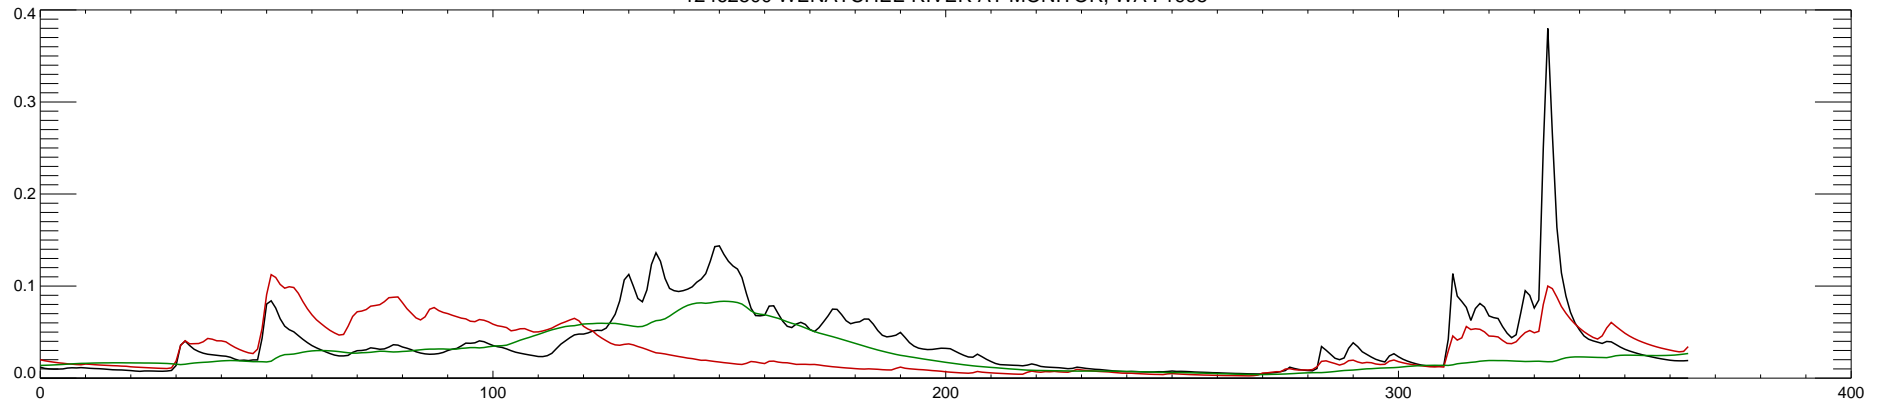

12462500 WENATCHEE RIVER AT MONITOR, WA : 1996

12462500 WENATCHEE RIVER AT MONITOR, WA : 1995