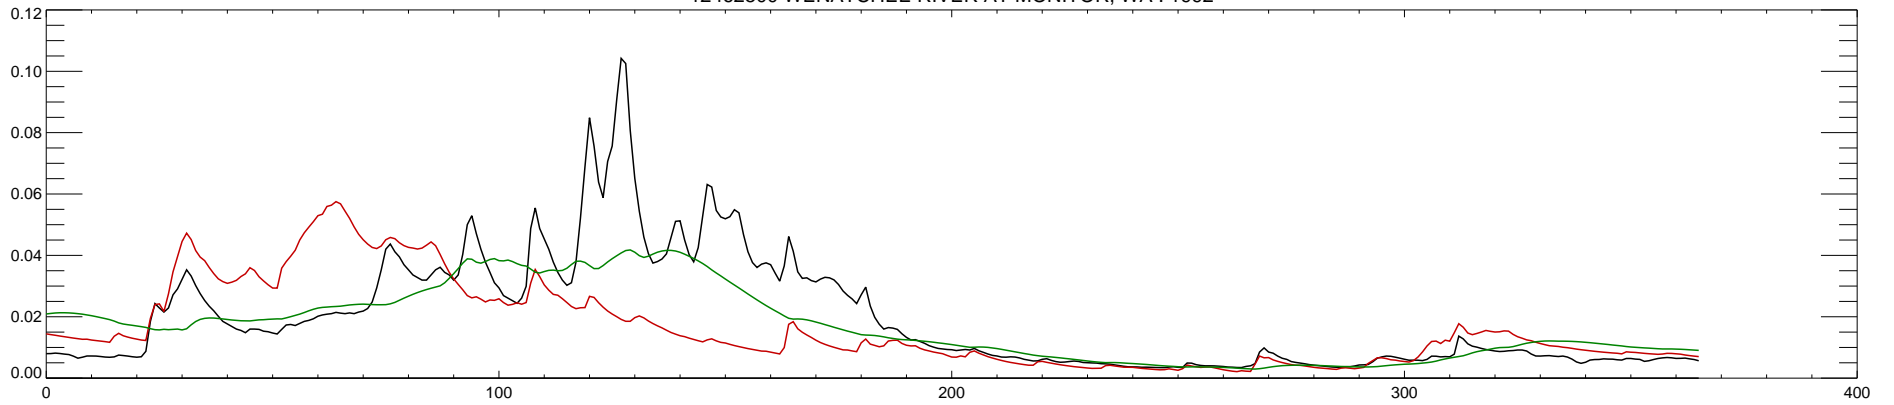

12462500 WENATCHEE RIVER AT MONITOR, WA : 1993

12462500 WENATCHEE RIVER AT MONITOR, WA : 1992