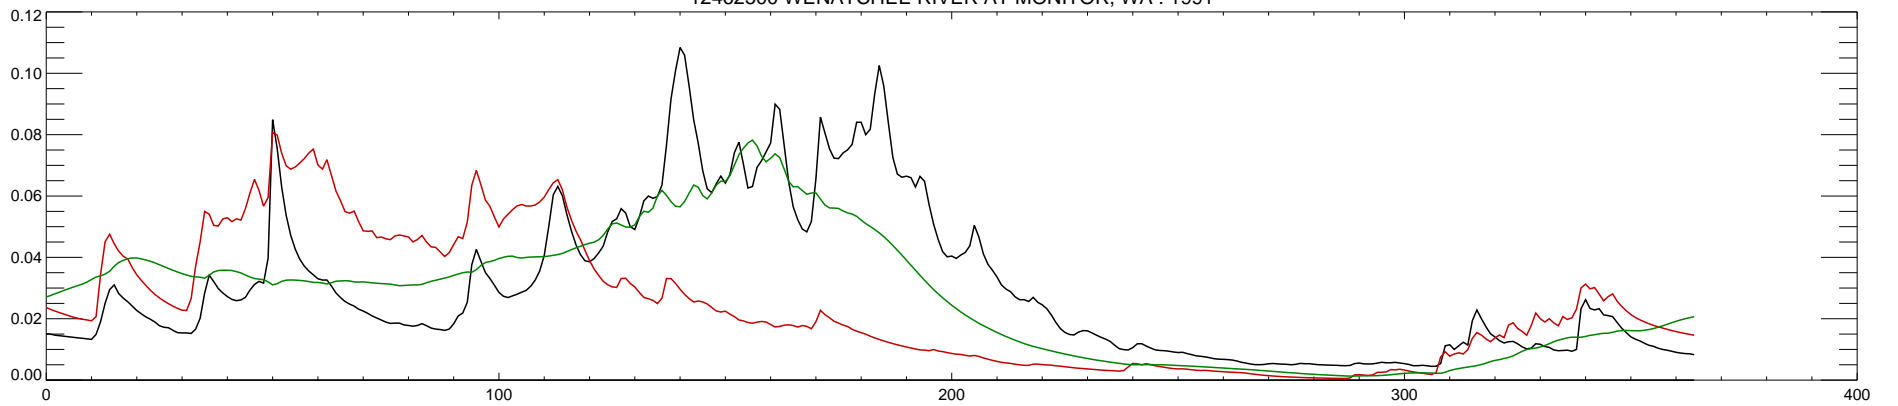

12462500 WENATCHEE RIVER AT MONITOR, WA : 1992

12462500 WENATCHEE RIVER AT MONITOR, WA : 1991