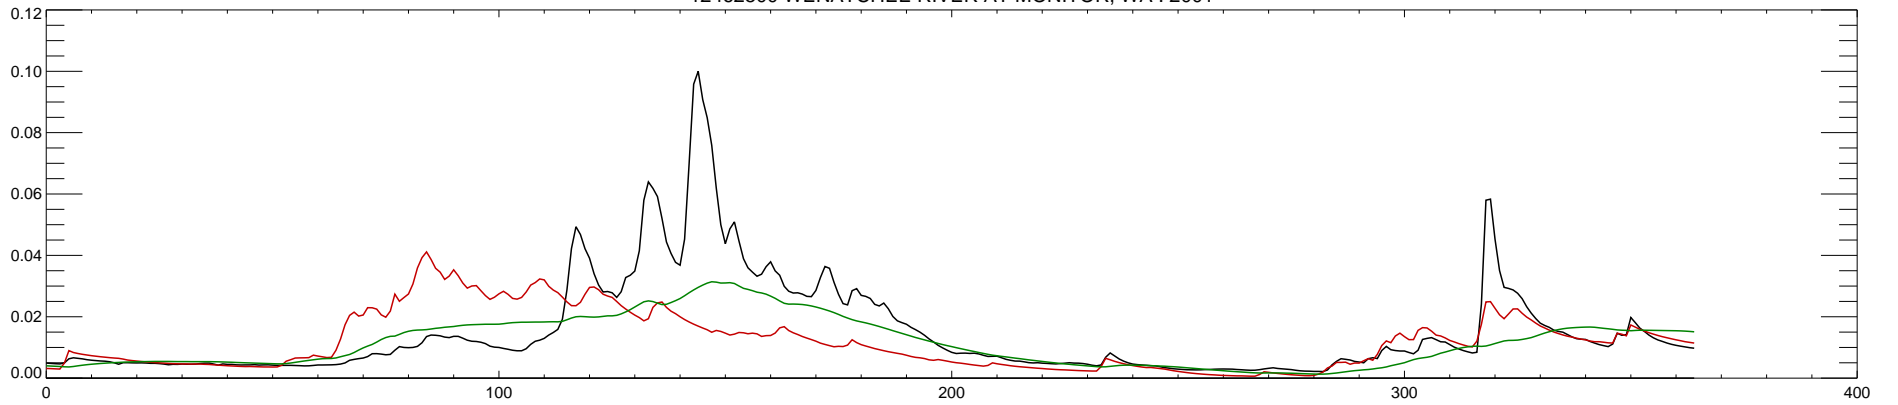

12462500 WENATCHEE RIVER AT MONITOR, WA : 2002

12462500 WENATCHEE RIVER AT MONITOR, WA : 2001