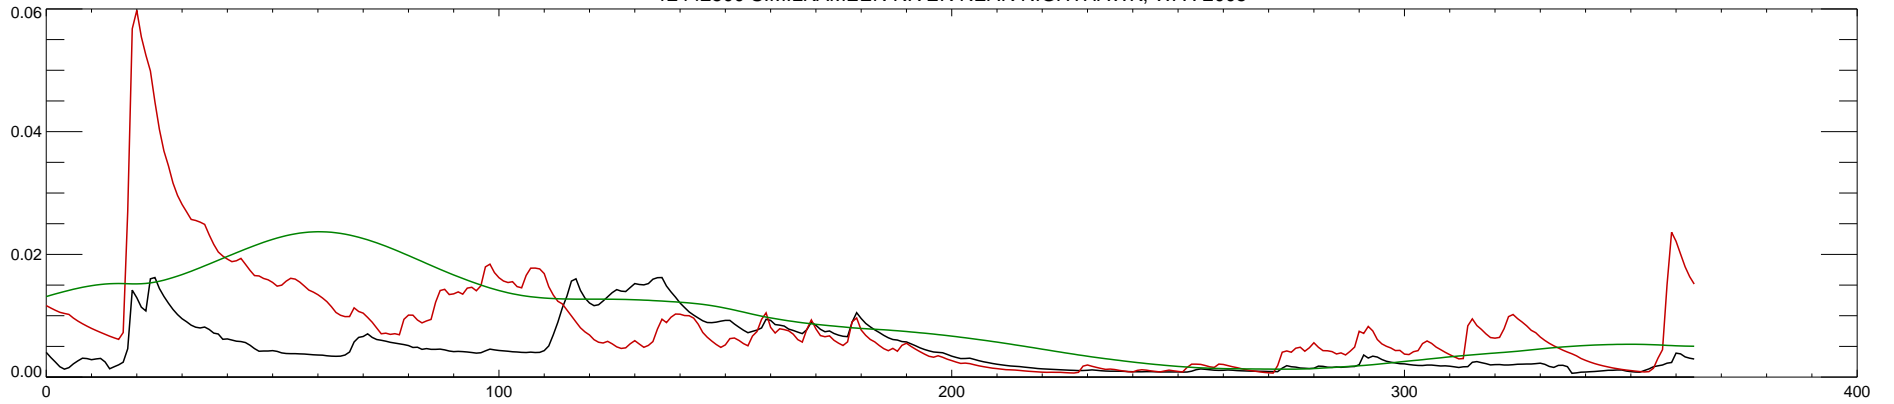

12442500 SIMILKAMEEN RIVER NEAR NIGHTHAWK, WA : 2006

12442500 SIMILKAMEEN RIVER NEAR NIGHTHAWK, WA : 2005