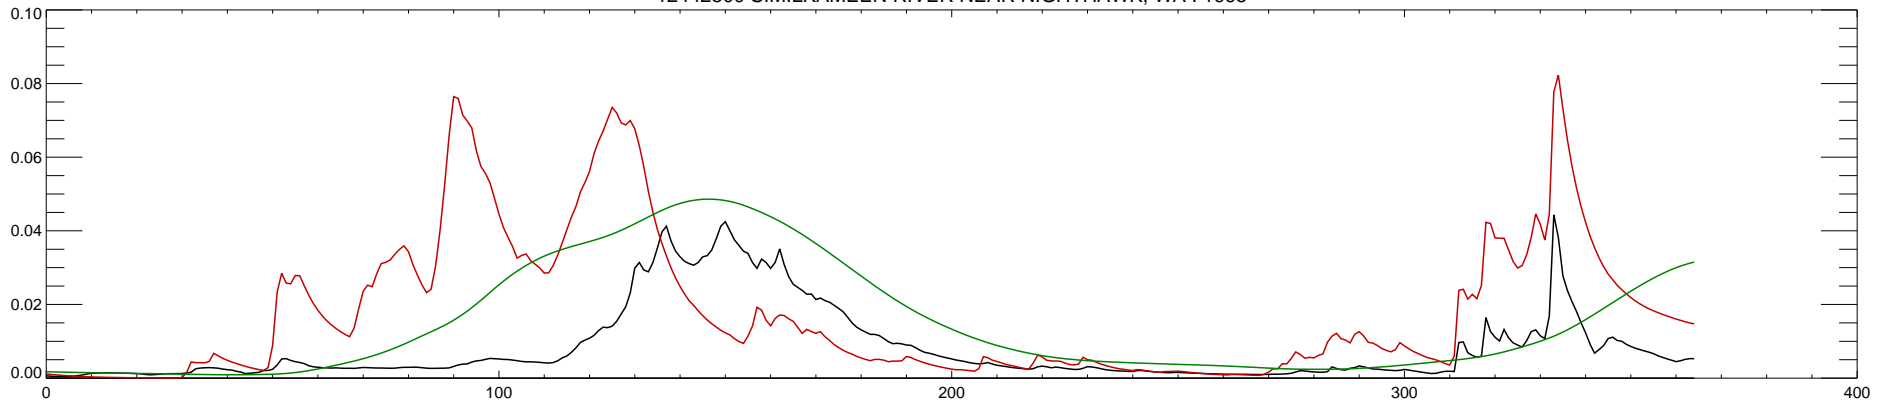

12442500 SIMILKAMEEN RIVER NEAR NIGHTHAWK, WA : 1992

12442500 SIMILKAMEEN RIVER NEAR NIGHTHAWK, WA : 1993

12442500 SIMILKAMEEN RIVER NEAR NIGHTHAWK, WA : 1994

12442500 SIMILKAMEEN RIVER NEAR NIGHTHAWK, WA : 1995