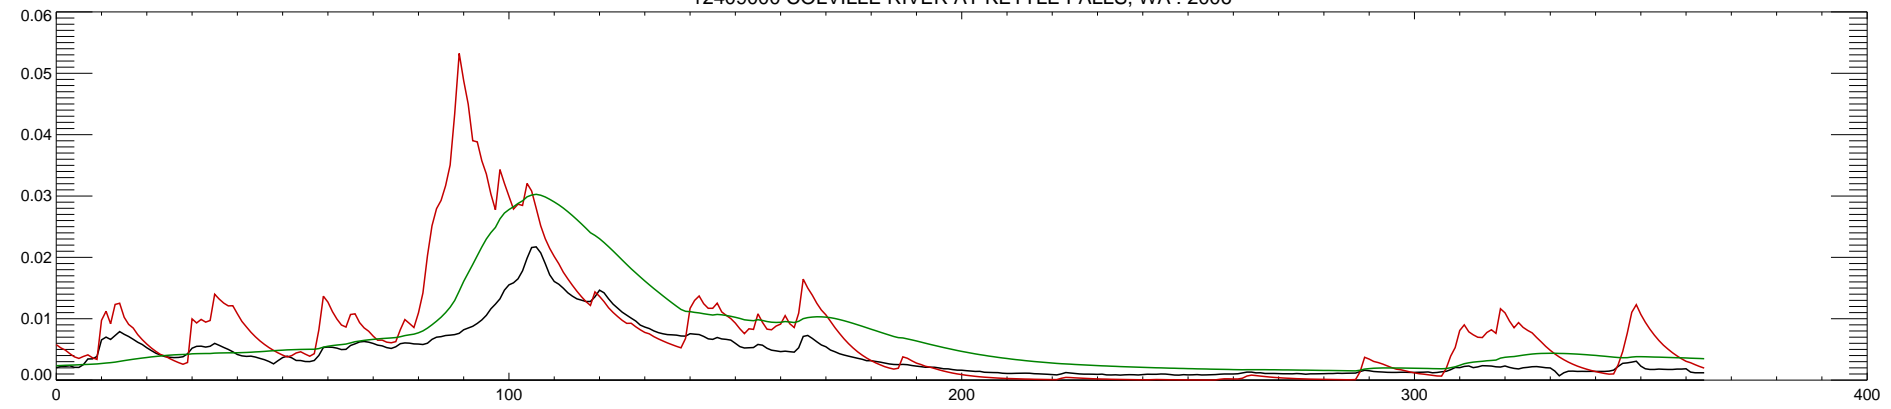

12409000 COLVILLE RIVER AT KETTLE FALLS, WA : 2007

12409000 COLVILLE RIVER AT KETTLE FALLS, WA : 2006