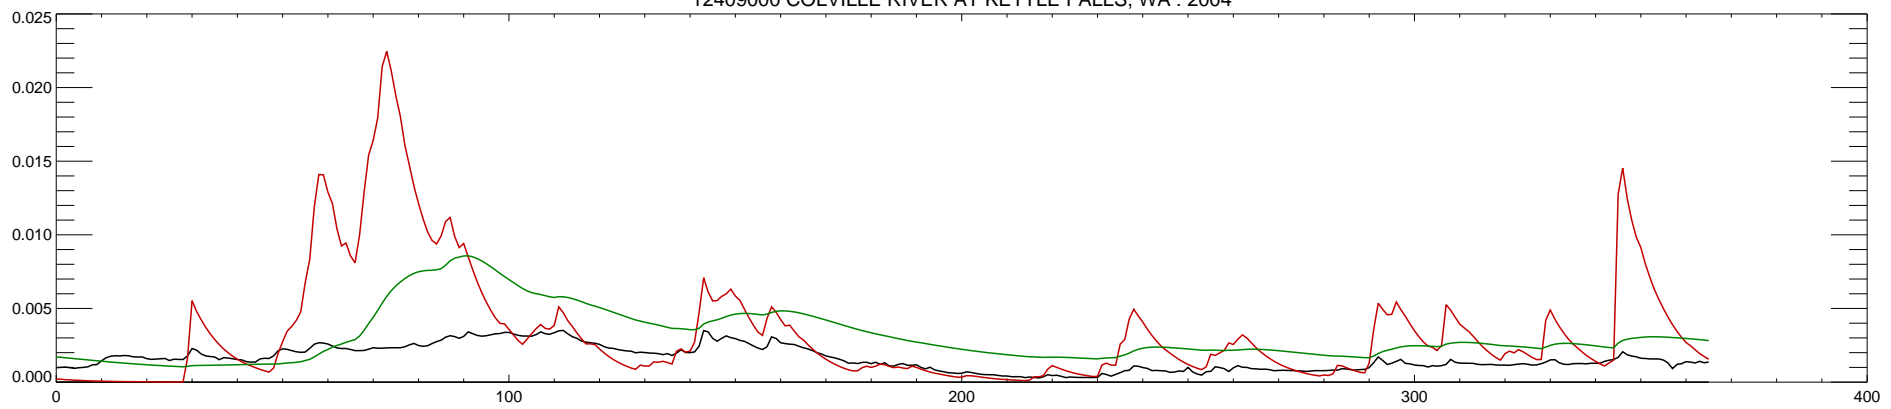

12409000 COLVILLE RIVER AT KETTLE FALLS, WA : 2005

12409000 COLVILLE RIVER AT KETTLE FALLS, WA : 2004