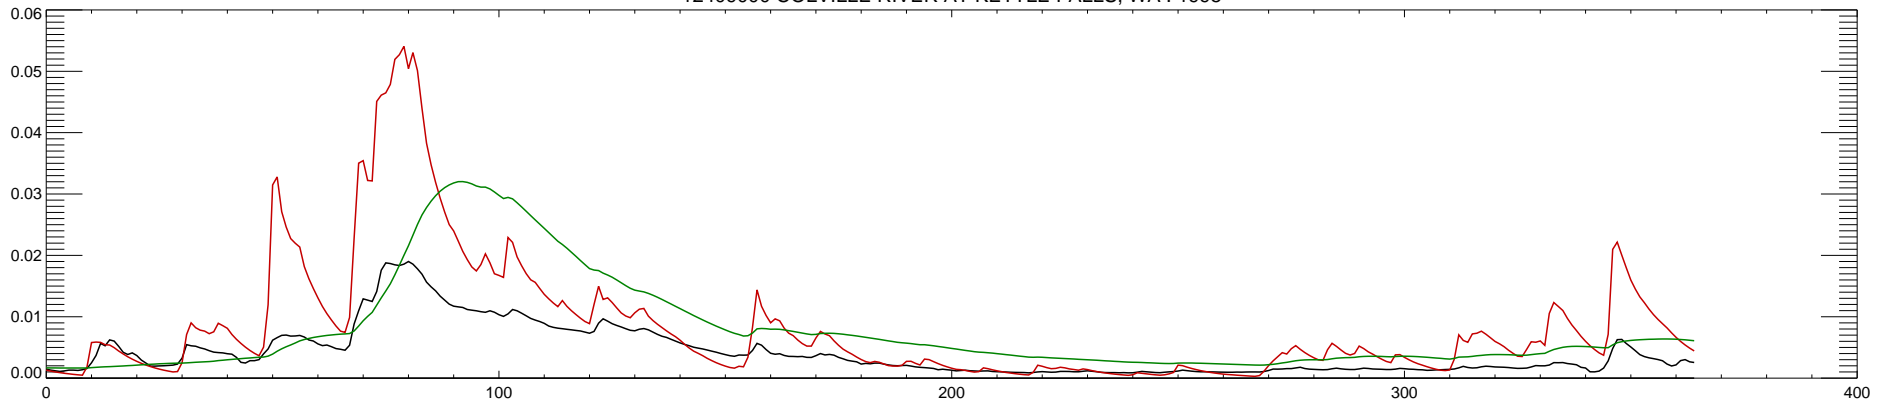

12409000 COLVILLE RIVER AT KETTLE FALLS, WA : 1992

12409000 COLVILLE RIVER AT KETTLE FALLS, WA : 1993

12409000 COLVILLE RIVER AT KETTLE FALLS, WA : 1994

12409000 COLVILLE RIVER AT KETTLE FALLS, WA : 1995