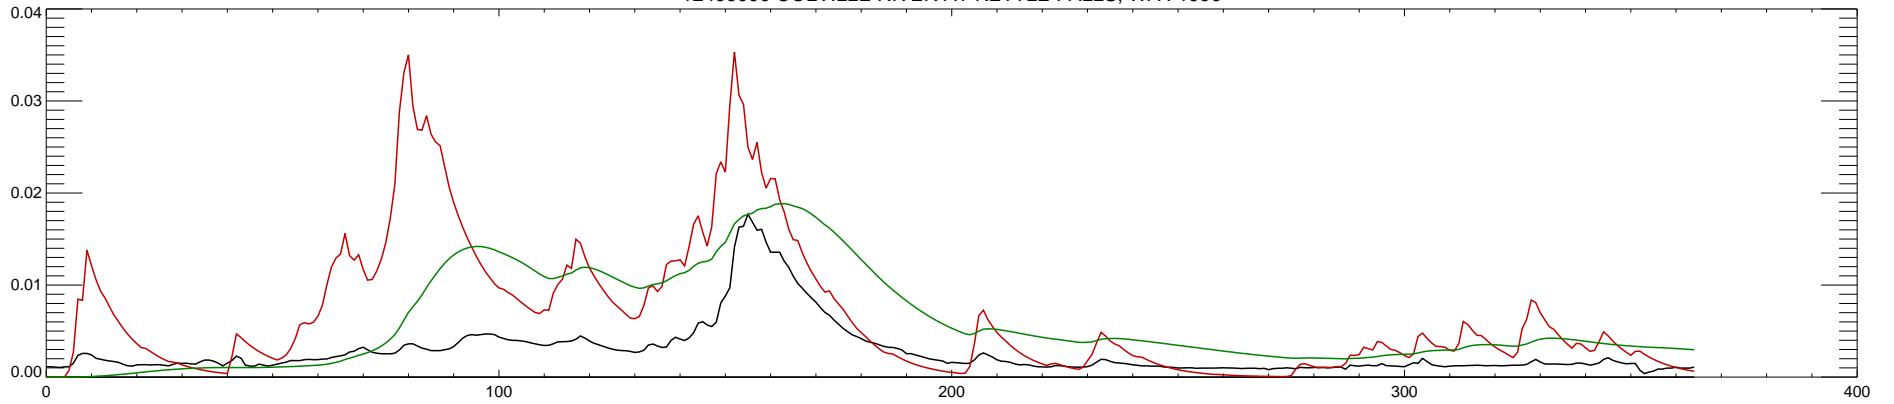

12409000 COLVILLE RIVER AT KETTLE FALLS, WA : 1991

12409000 COLVILLE RIVER AT KETTLE FALLS, WA : 1990