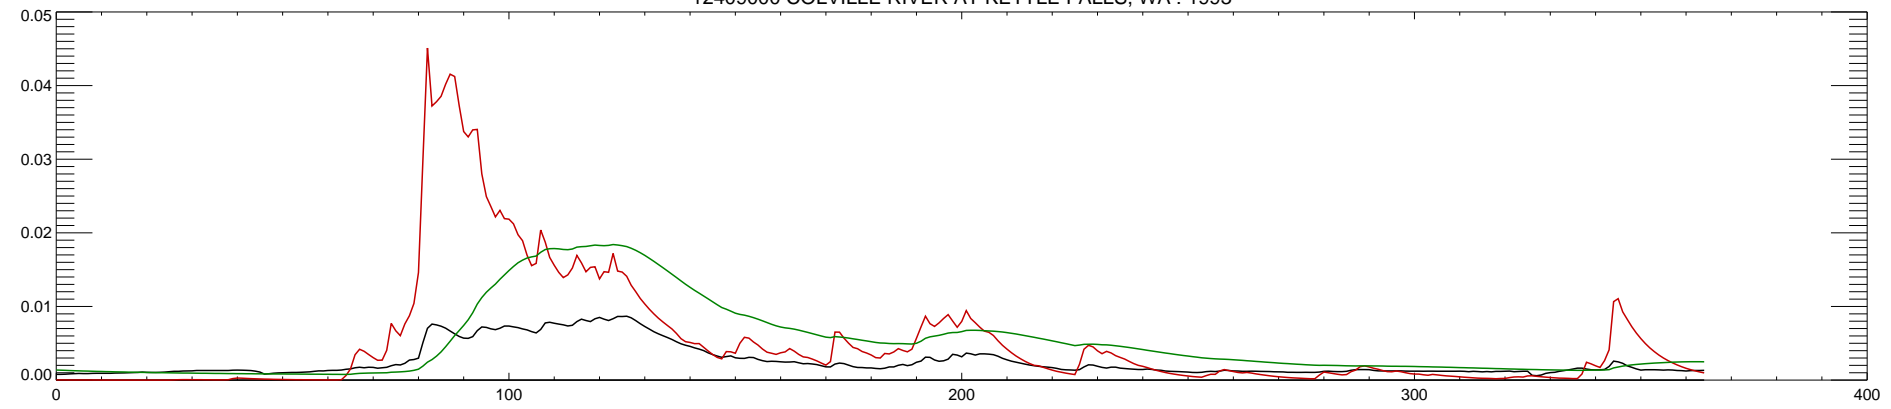

12409000 COLVILLE RIVER AT KETTLE FALLS, WA : 1994

12409000 COLVILLE RIVER AT KETTLE FALLS, WA : 1993