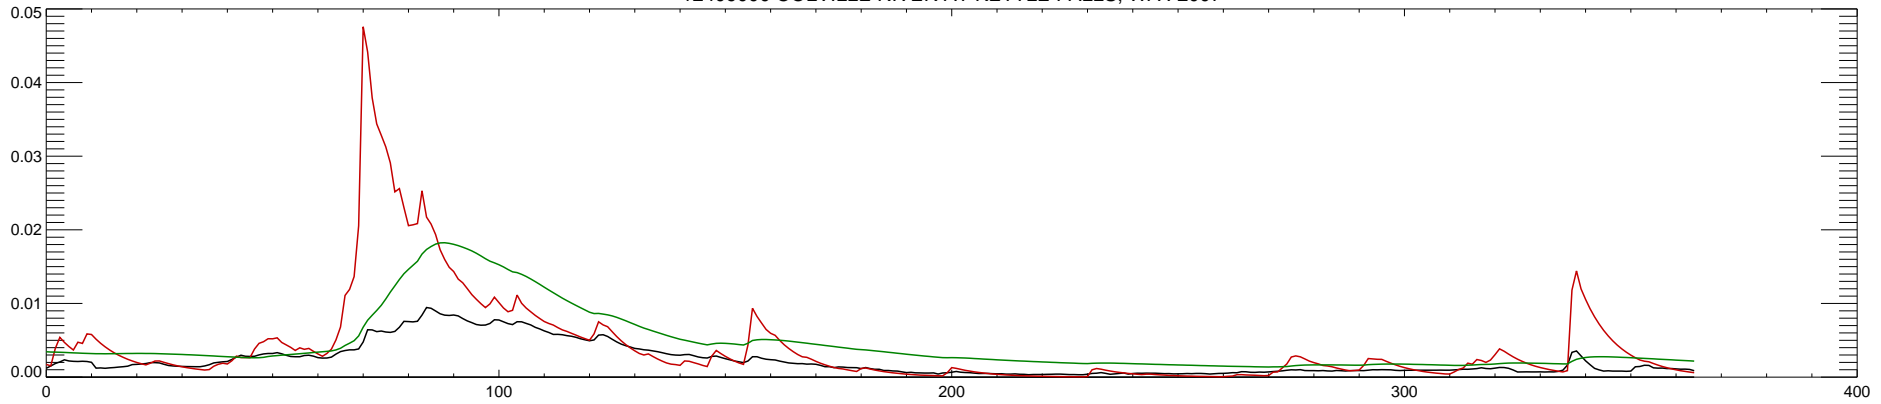

12409000 COLVILLE RIVER AT KETTLE FALLS, WA : 2004

12409000 COLVILLE RIVER AT KETTLE FALLS, WA : 2005

12409000 COLVILLE RIVER AT KETTLE FALLS, WA : 2006

12409000 COLVILLE RIVER AT KETTLE FALLS, WA : 2007