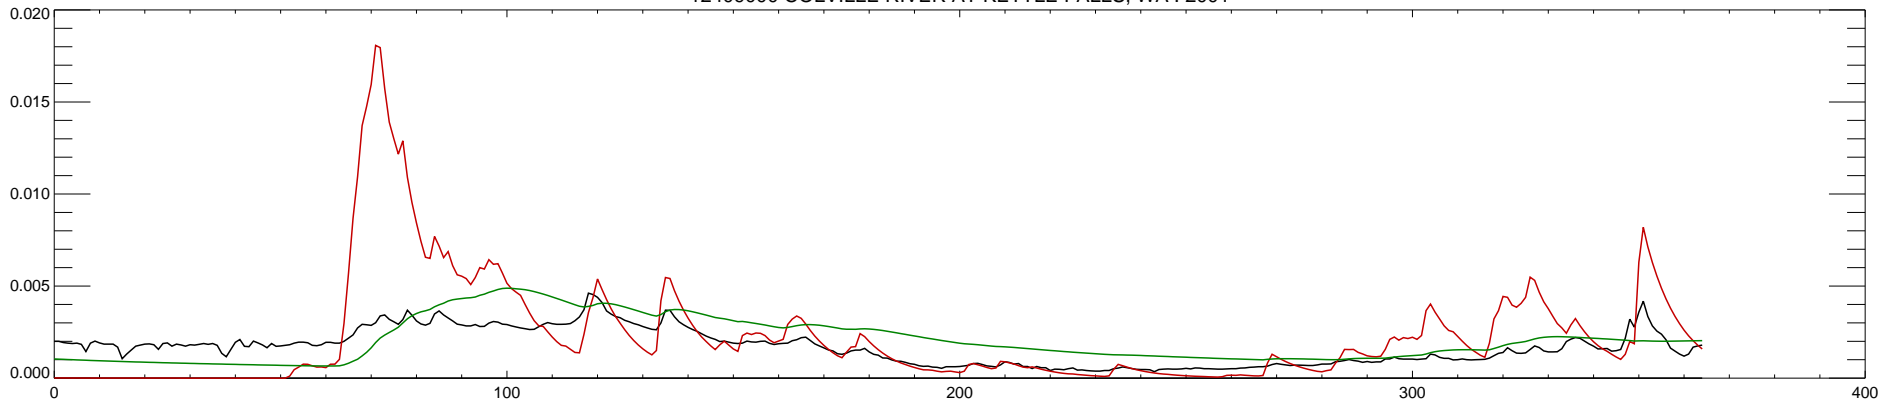

12409000 COLVILLE RIVER AT KETTLE FALLS, WA : 2002

12409000 COLVILLE RIVER AT KETTLE FALLS, WA : 2001