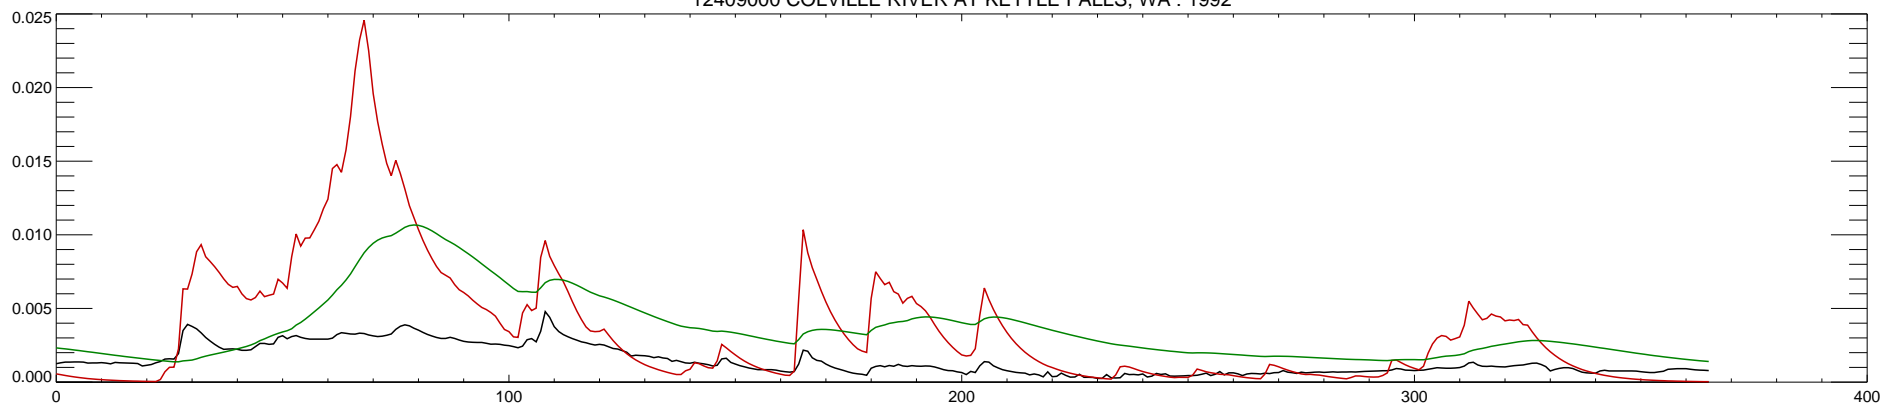

12409000 COLVILLE RIVER AT KETTLE FALLS, WA : 1993

12409000 COLVILLE RIVER AT KETTLE FALLS, WA : 1992