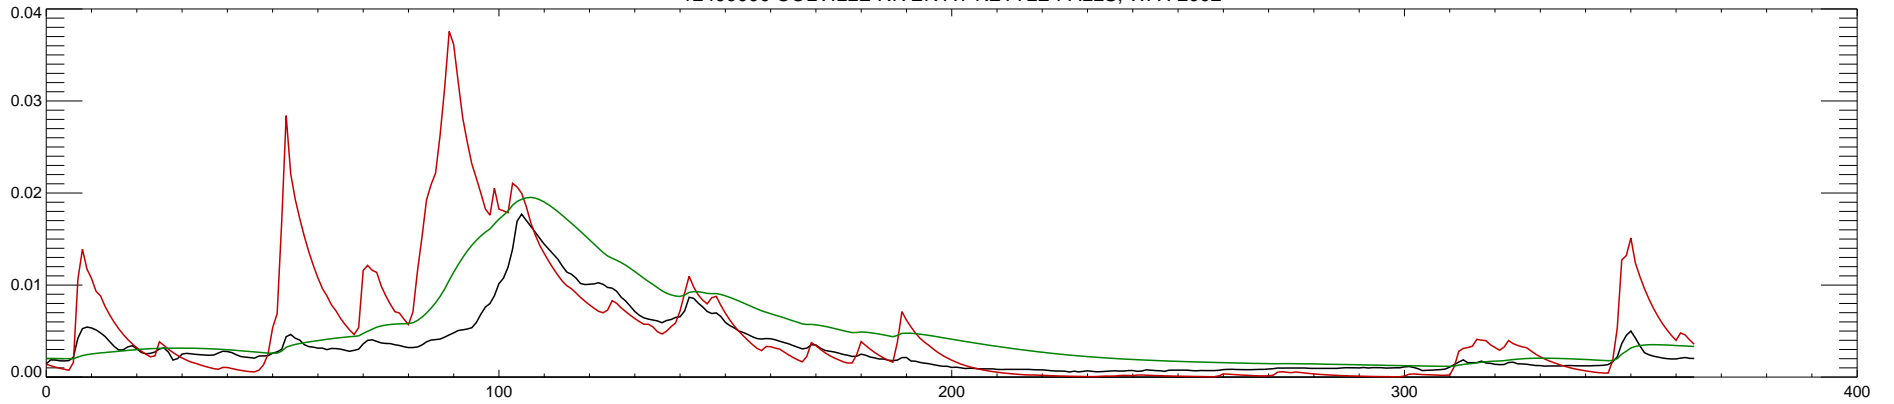

12409000 COLVILLE RIVER AT KETTLE FALLS, WA : 2003

12409000 COLVILLE RIVER AT KETTLE FALLS, WA : 2002