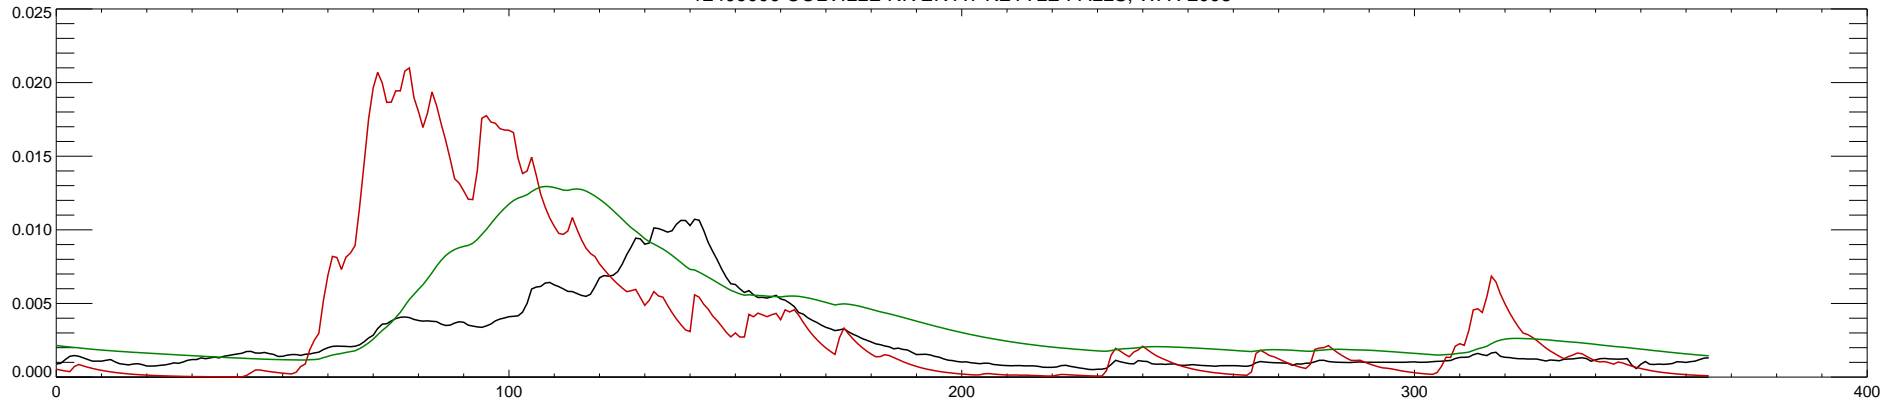

12409000 COLVILLE RIVER AT KETTLE FALLS, WA : 2009

12409000 COLVILLE RIVER AT KETTLE FALLS, WA : 2008