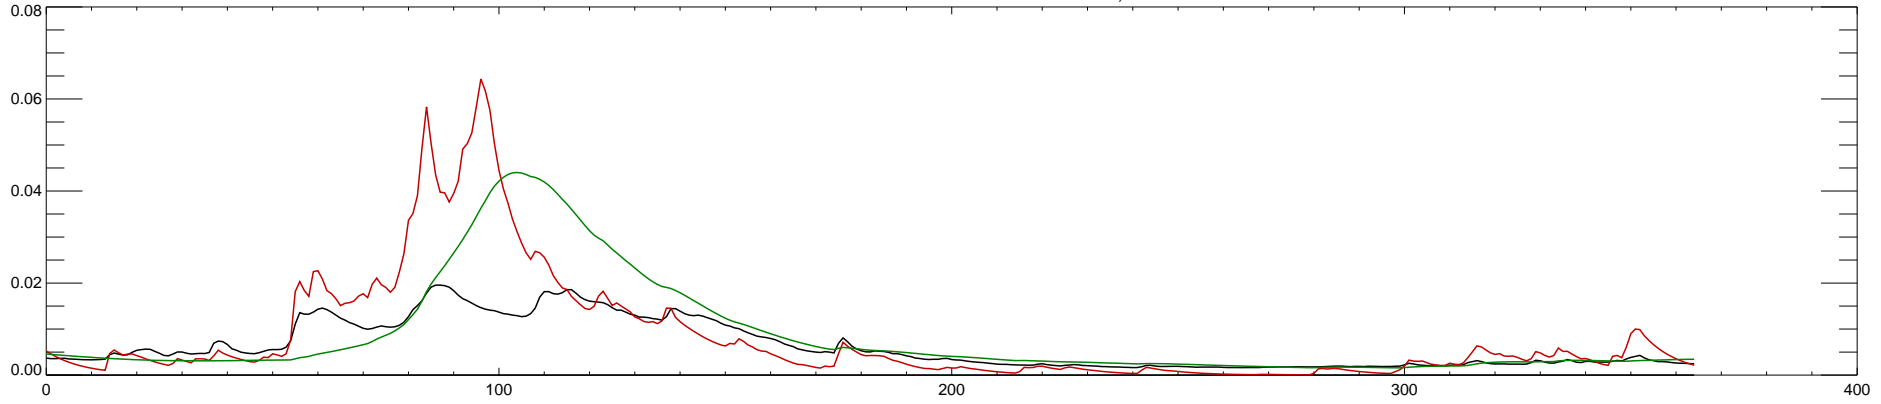

12409000 COLVILLE RIVER AT KETTLE FALLS, WA : 1996

12409000 COLVILLE RIVER AT KETTLE FALLS, WA : 1997

12409000 COLVILLE RIVER AT KETTLE FALLS, WA : 1998

12409000 COLVILLE RIVER AT KETTLE FALLS, WA : 1999