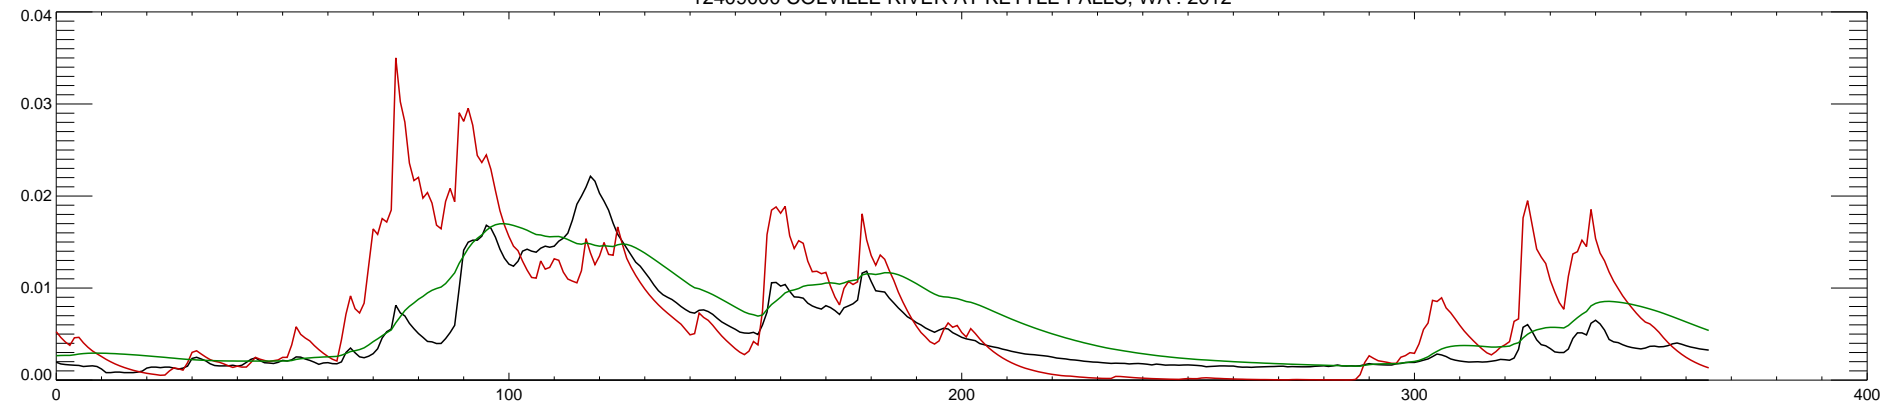

12409000 COLVILLE RIVER AT KETTLE FALLS, WA : 2013

12409000 COLVILLE RIVER AT KETTLE FALLS, WA : 2012