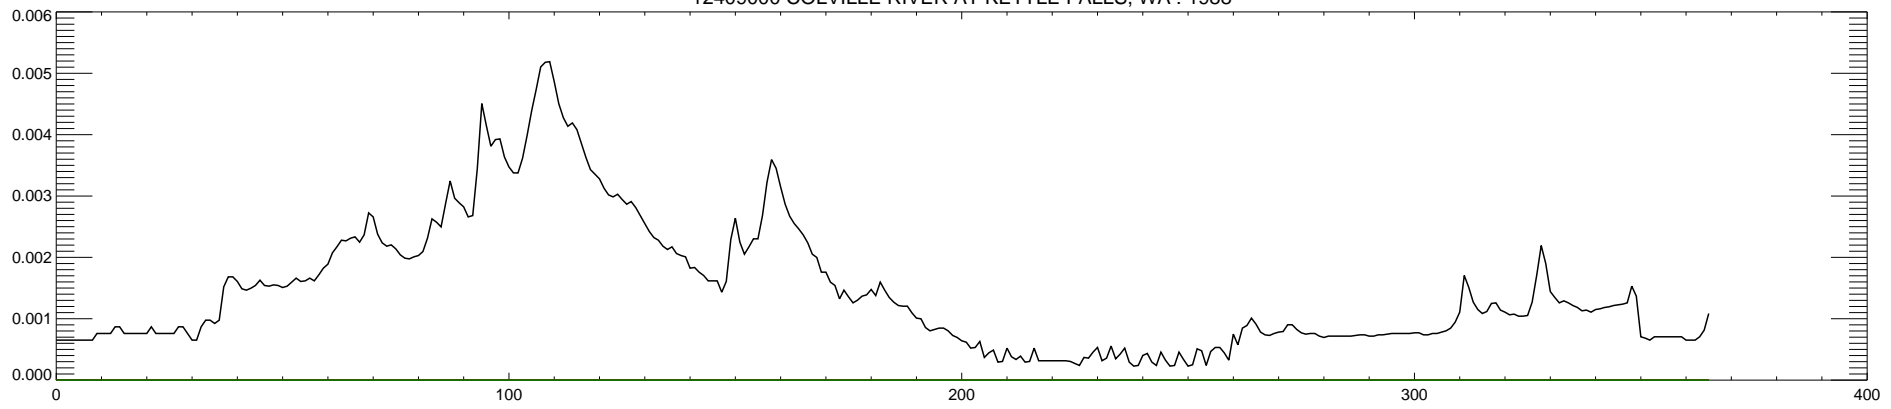

12409000 COLVILLE RIVER AT KETTLE FALLS, WA : 1989

12409000 COLVILLE RIVER AT KETTLE FALLS, WA : 1988