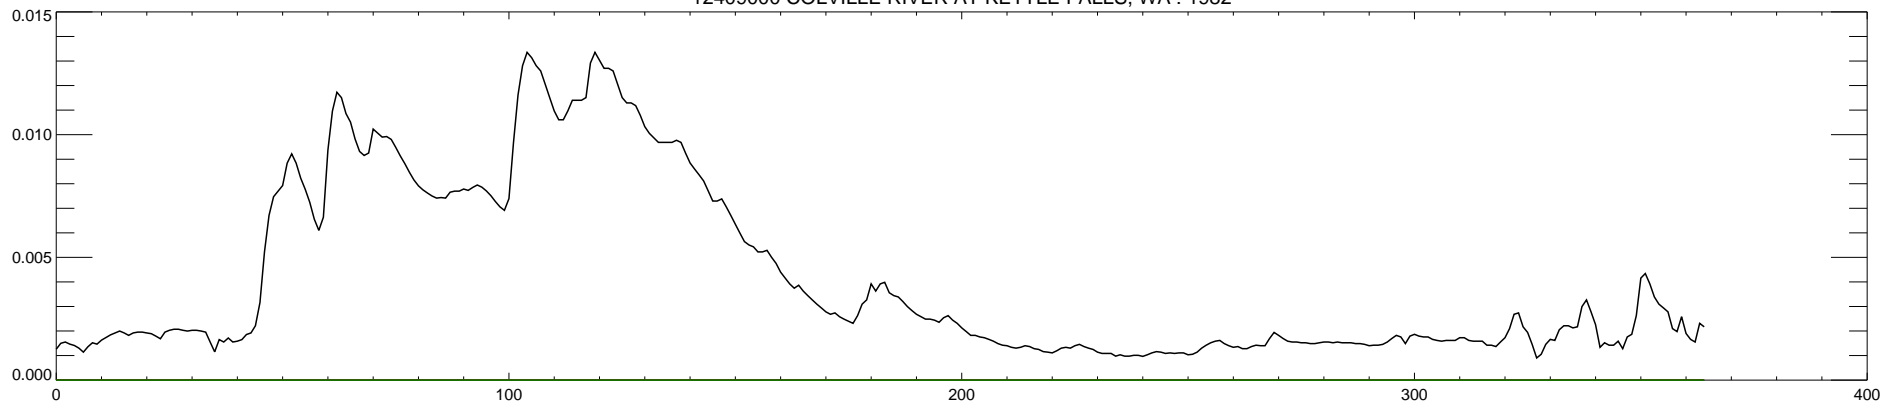

12409000 COLVILLE RIVER AT KETTLE FALLS, WA : 1980

12409000 COLVILLE RIVER AT KETTLE FALLS, WA : 1981

12409000 COLVILLE RIVER AT KETTLE FALLS, WA : 1982

12409000 COLVILLE RIVER AT KETTLE FALLS, WA : 1983