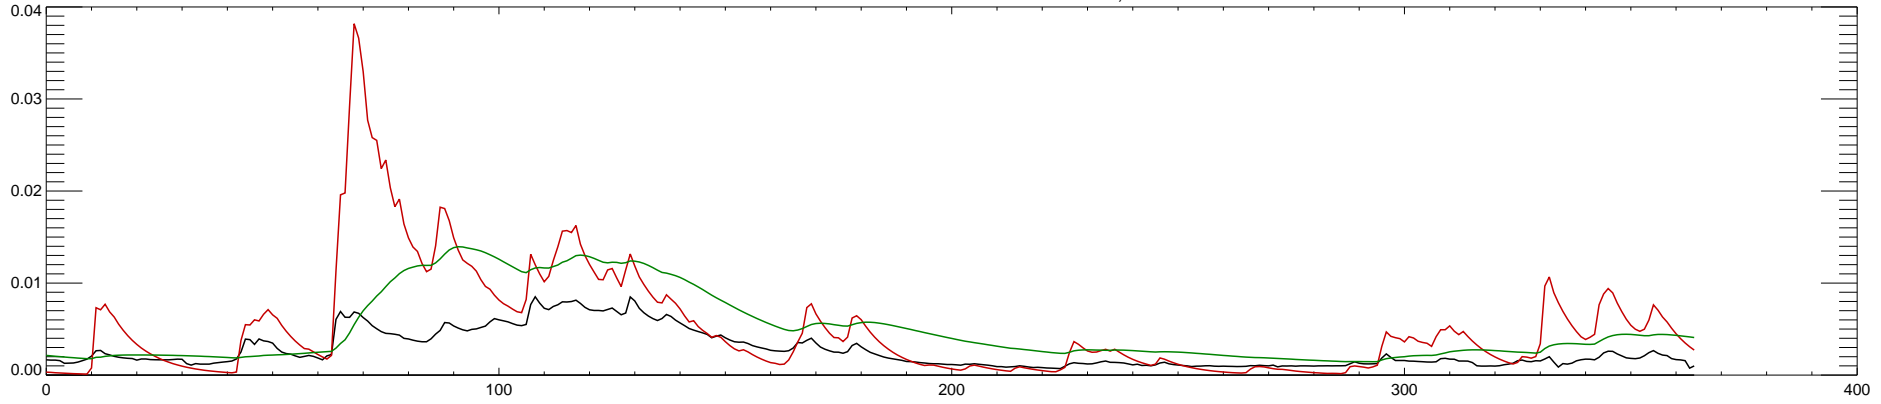

12409000 COLVILLE RIVER AT KETTLE FALLS, WA : 2015

12409000 COLVILLE RIVER AT KETTLE FALLS, WA : 2014