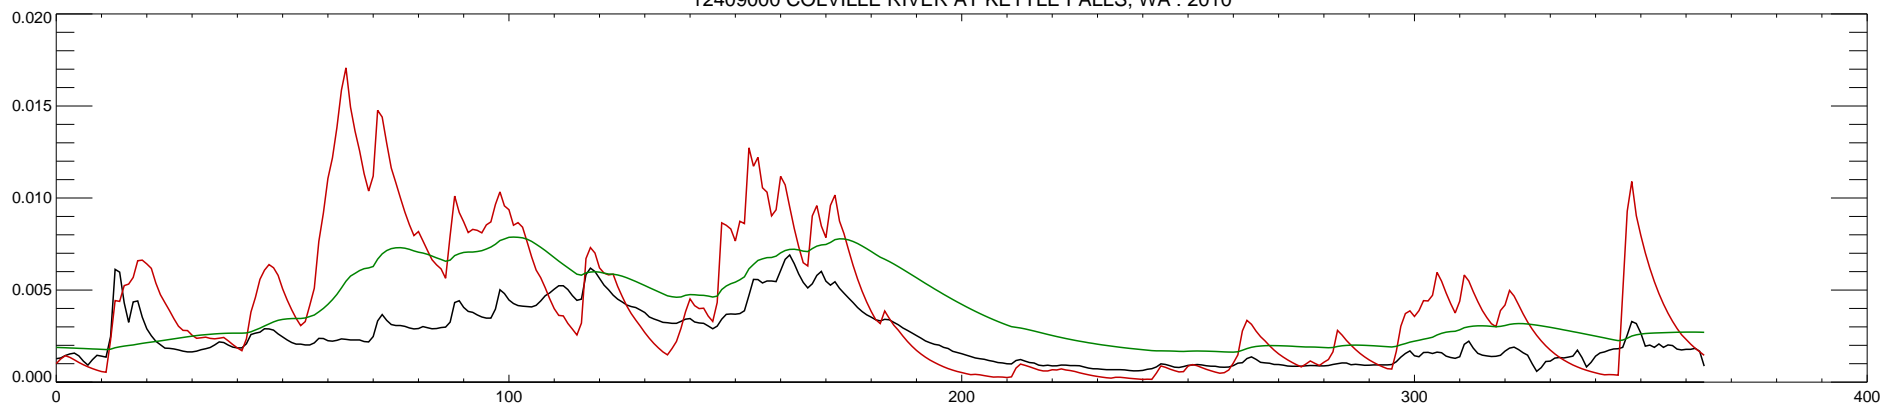

12409000 COLVILLE RIVER AT KETTLE FALLS, WA : 2011

12409000 COLVILLE RIVER AT KETTLE FALLS, WA : 2010