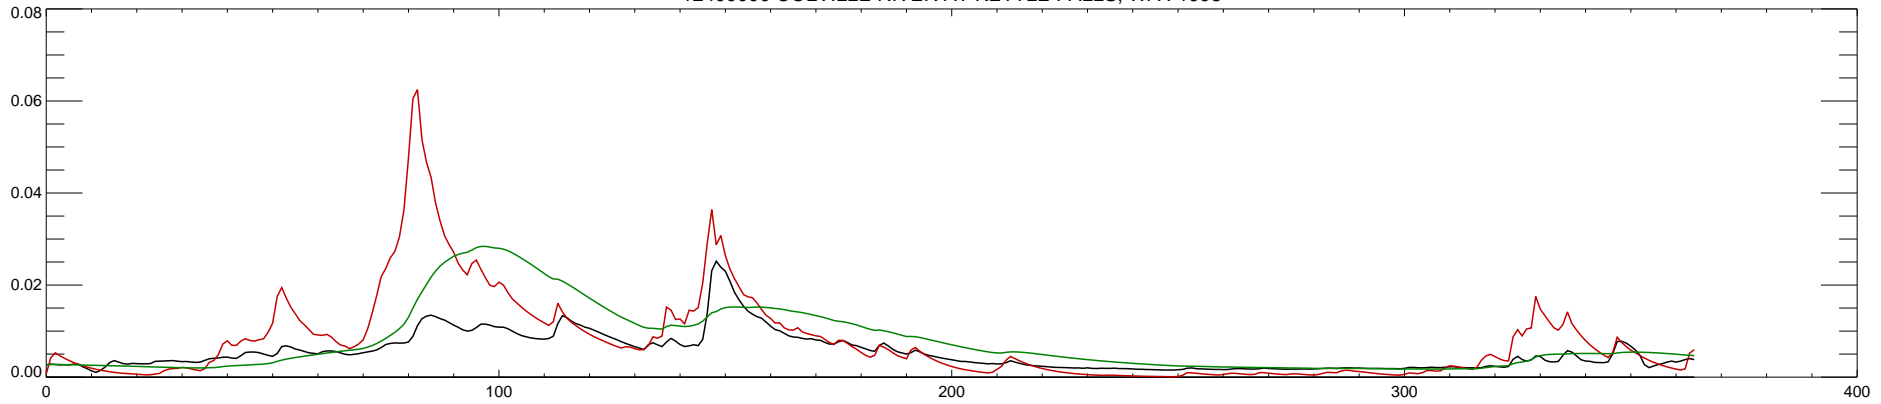

12409000 COLVILLE RIVER AT KETTLE FALLS, WA : 1999

12409000 COLVILLE RIVER AT KETTLE FALLS, WA : 1998