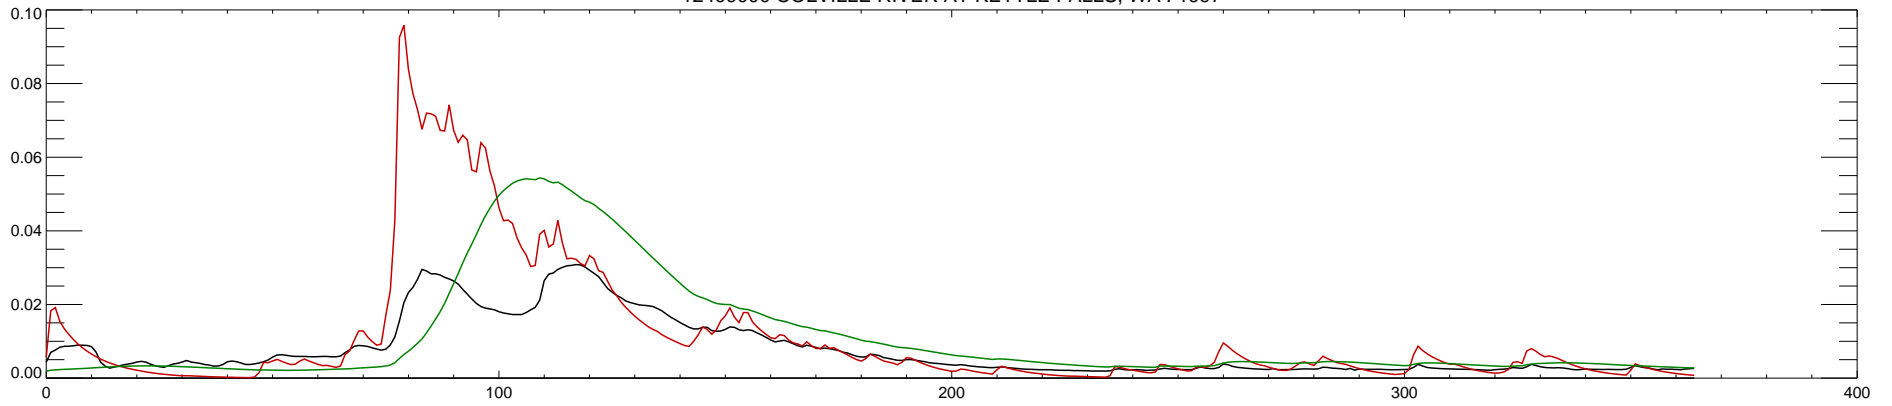

12409000 COLVILLE RIVER AT KETTLE FALLS, WA : 1998

12409000 COLVILLE RIVER AT KETTLE FALLS, WA : 1997