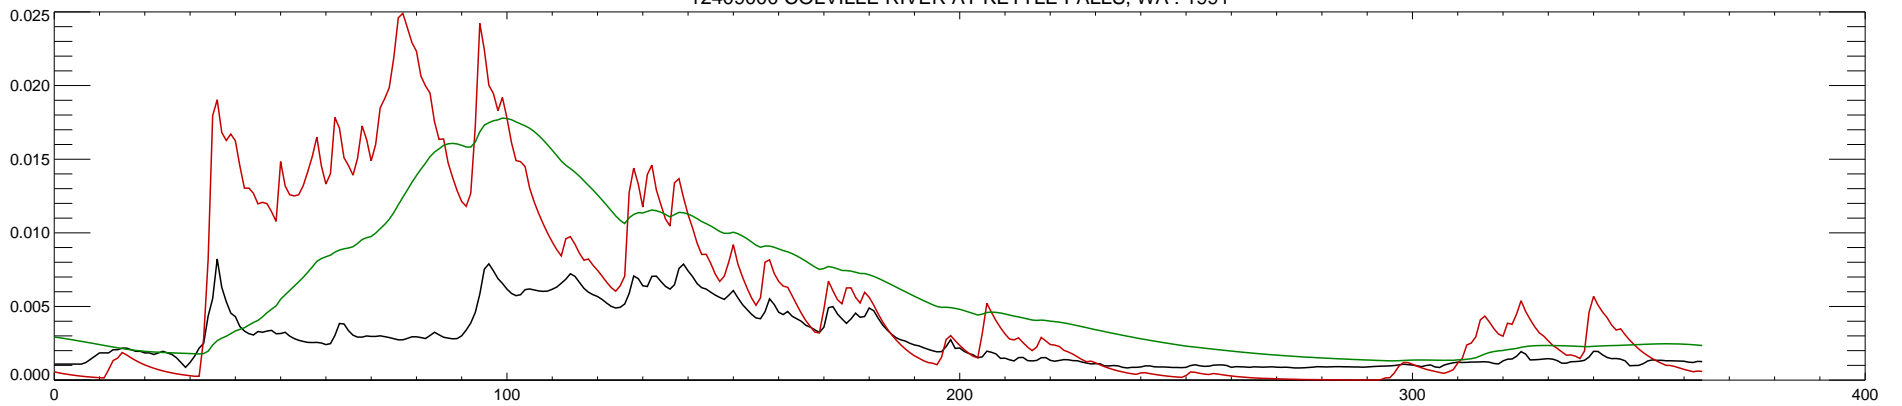

12409000 COLVILLE RIVER AT KETTLE FALLS, WA : 1988

12409000 COLVILLE RIVER AT KETTLE FALLS, WA : 1989

12409000 COLVILLE RIVER AT KETTLE FALLS, WA : 1990

12409000 COLVILLE RIVER AT KETTLE FALLS, WA : 1991