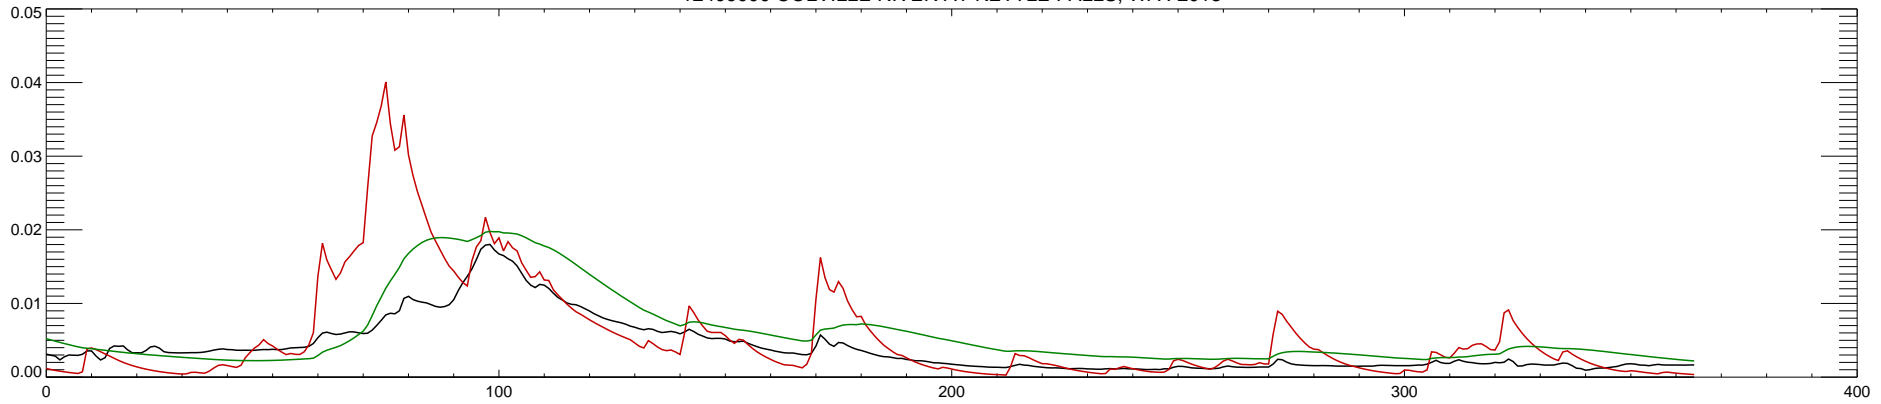

12409000 COLVILLE RIVER AT KETTLE FALLS, WA : 2014

12409000 COLVILLE RIVER AT KETTLE FALLS, WA : 2013