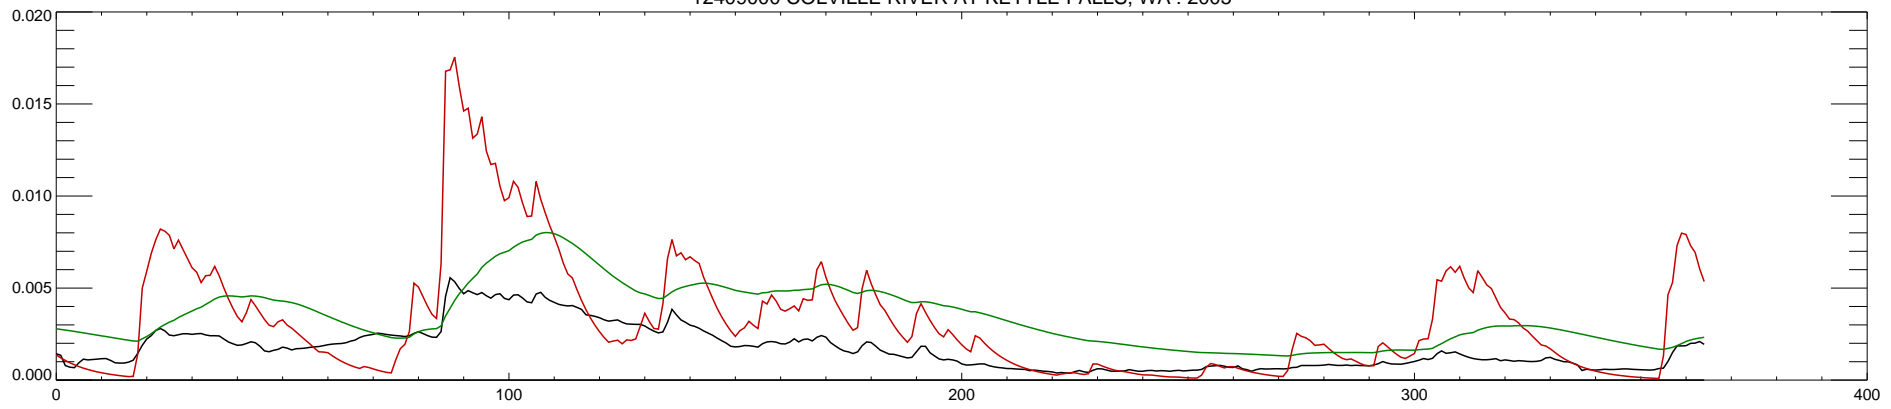

12409000 COLVILLE RIVER AT KETTLE FALLS, WA : 2006

12409000 COLVILLE RIVER AT KETTLE FALLS, WA : 2005