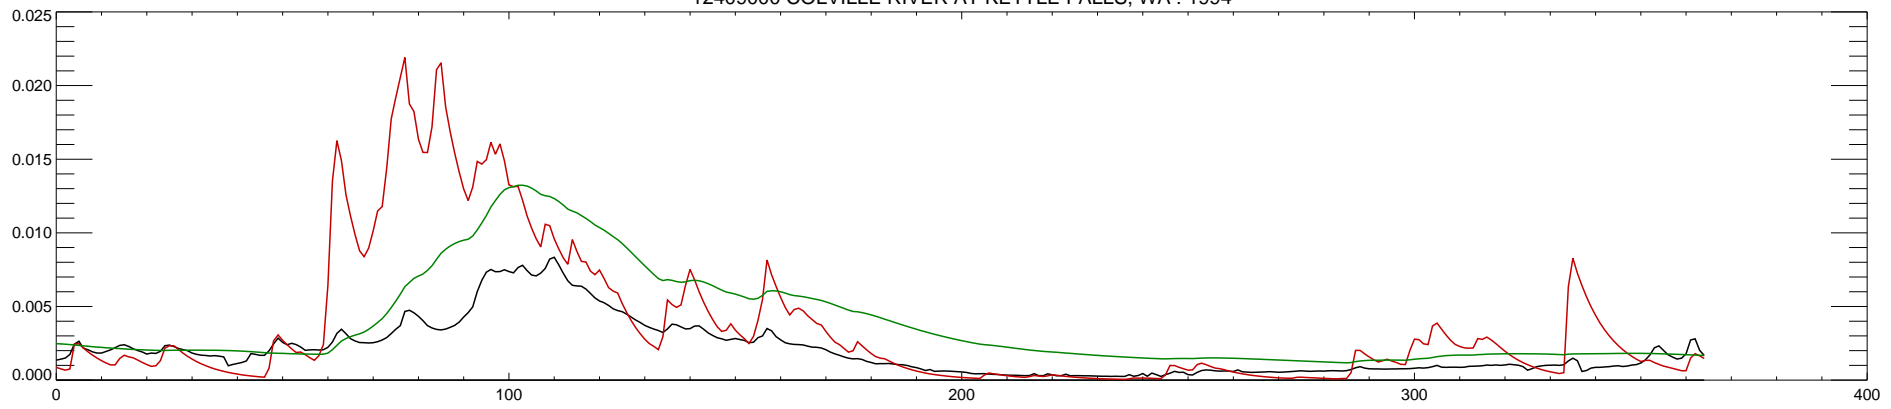

12409000 COLVILLE RIVER AT KETTLE FALLS, WA : 1995

12409000 COLVILLE RIVER AT KETTLE FALLS, WA : 1994