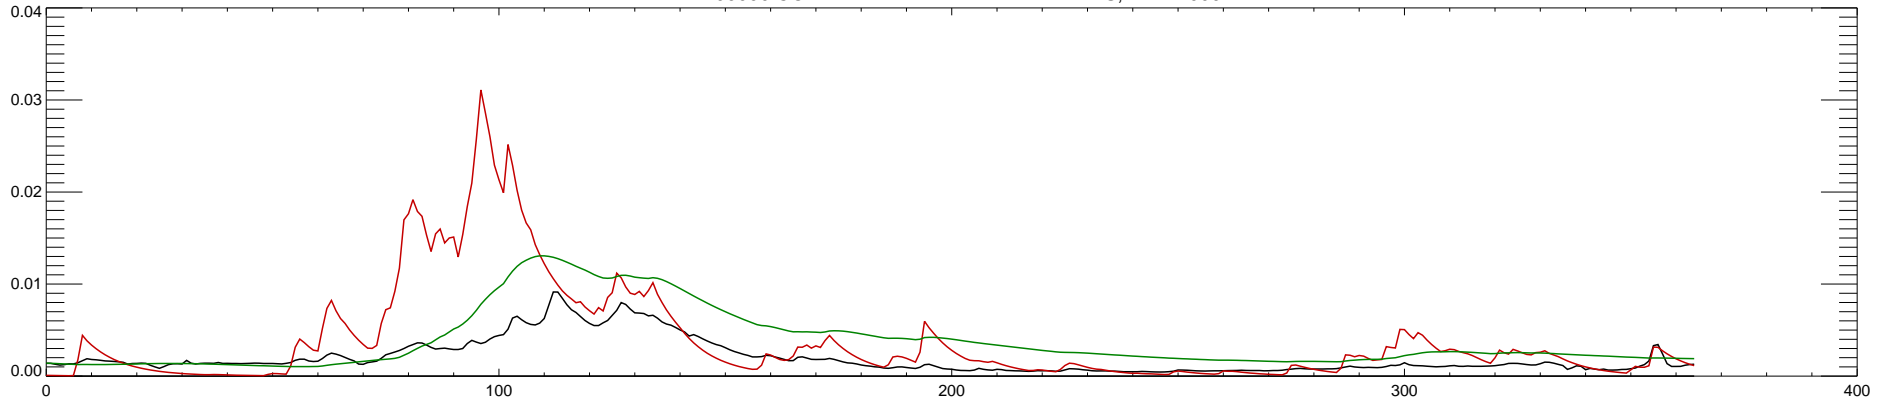

12409000 COLVILLE RIVER AT KETTLE FALLS, WA : 2010

12409000 COLVILLE RIVER AT KETTLE FALLS, WA : 2009