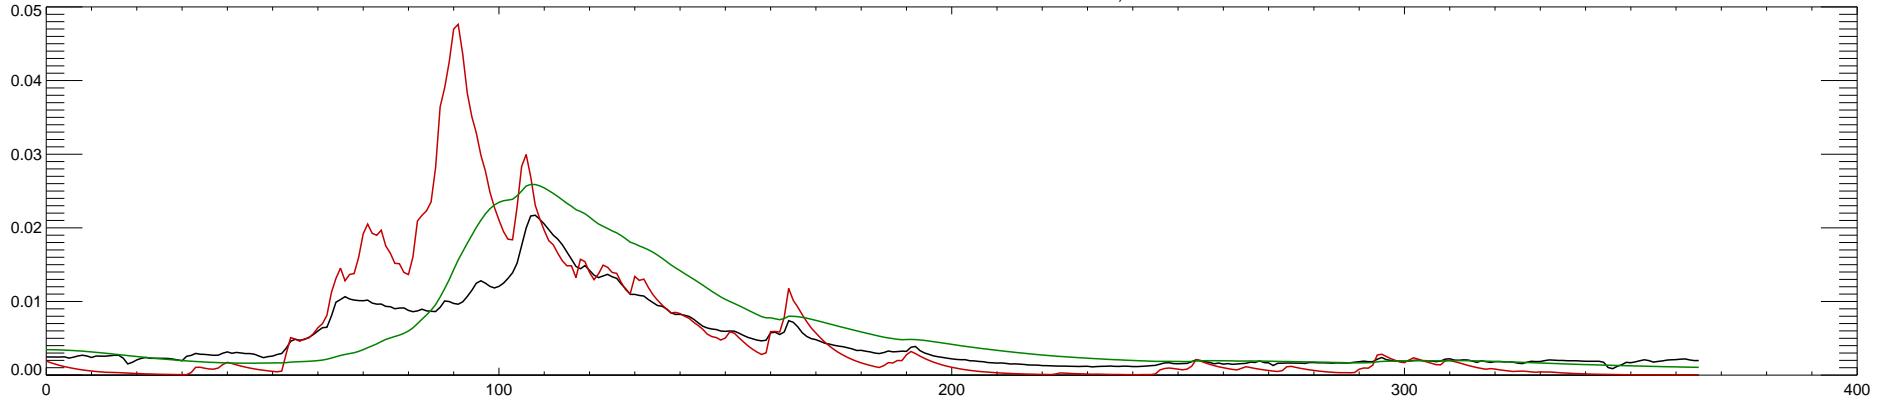

12409000 COLVILLE RIVER AT KETTLE FALLS, WA : 2001

12409000 COLVILLE RIVER AT KETTLE FALLS, WA : 2000