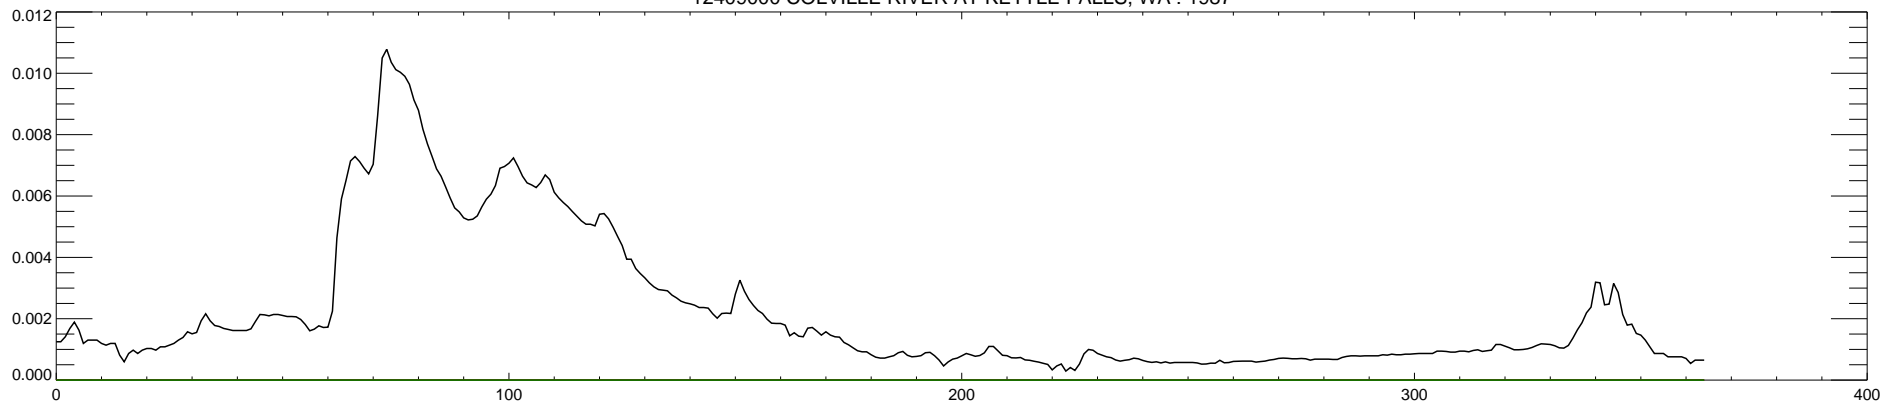

12409000 COLVILLE RIVER AT KETTLE FALLS, WA : 1984

12409000 COLVILLE RIVER AT KETTLE FALLS, WA : 1985

12409000 COLVILLE RIVER AT KETTLE FALLS, WA : 1986

12409000 COLVILLE RIVER AT KETTLE FALLS, WA : 1987