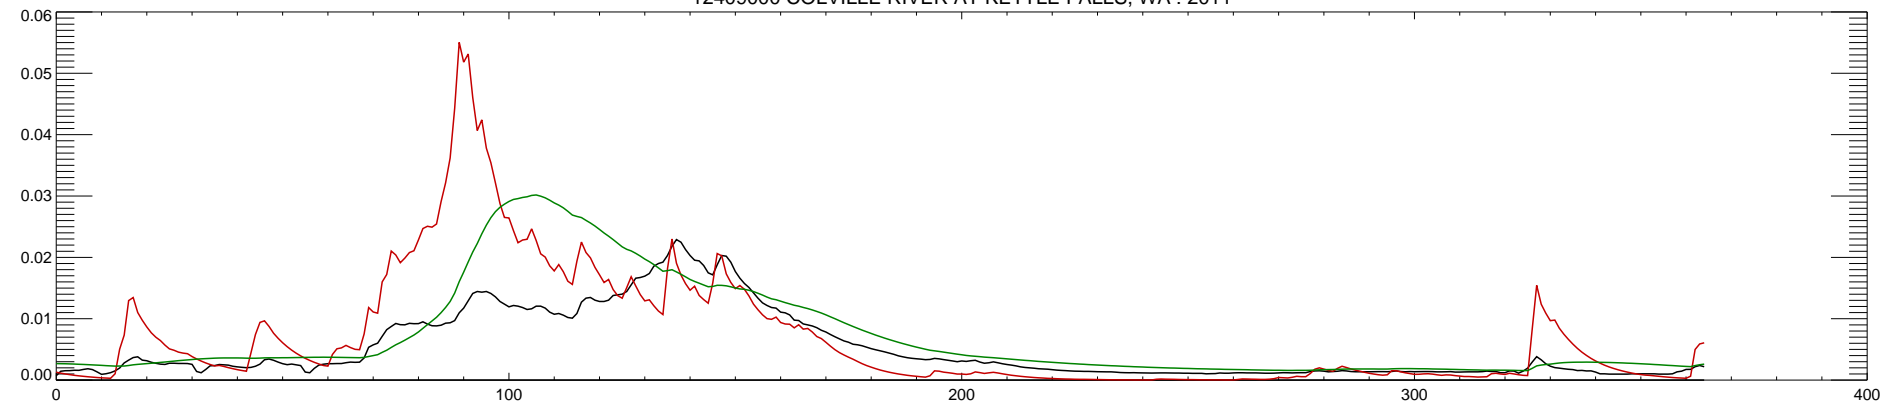

12409000 COLVILLE RIVER AT KETTLE FALLS, WA : 2008

12409000 COLVILLE RIVER AT KETTLE FALLS, WA : 2009

12409000 COLVILLE RIVER AT KETTLE FALLS, WA : 2010

12409000 COLVILLE RIVER AT KETTLE FALLS, WA : 2011