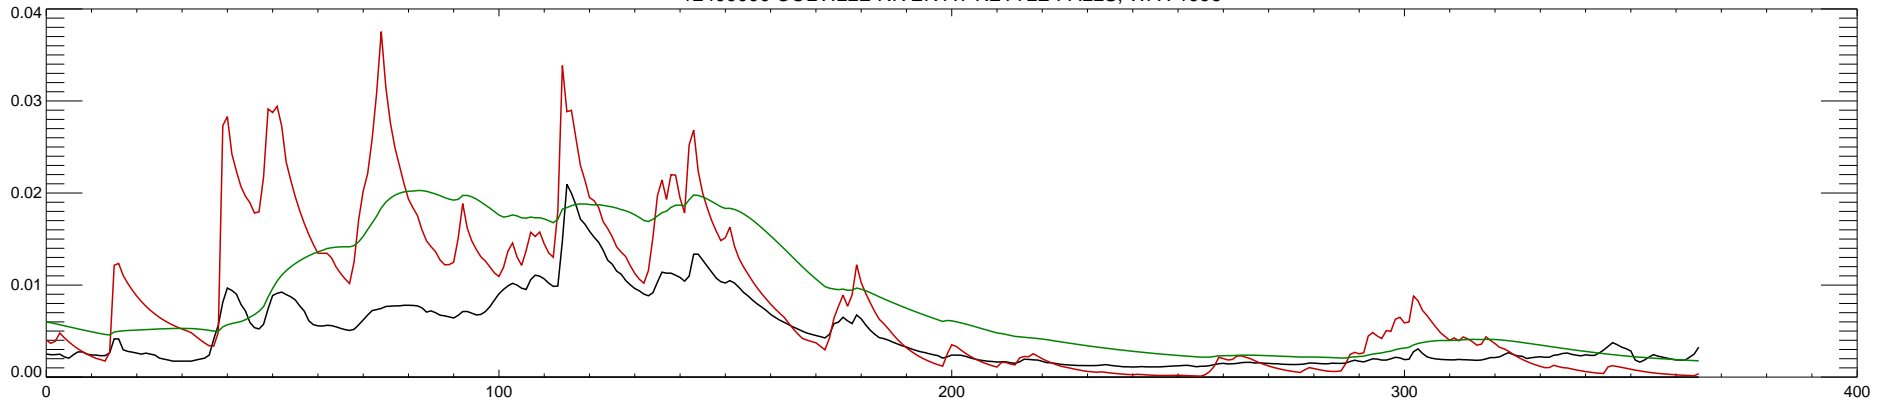

12409000 COLVILLE RIVER AT KETTLE FALLS, WA : 1997

12409000 COLVILLE RIVER AT KETTLE FALLS, WA : 1996