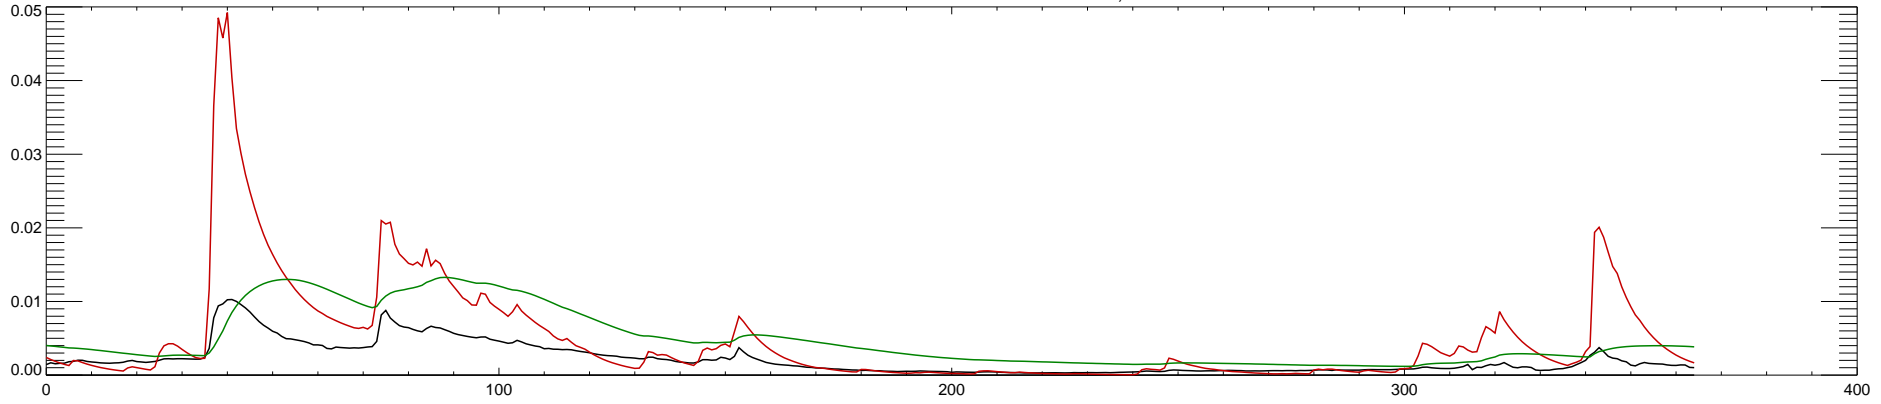

12409000 COLVILLE RIVER AT KETTLE FALLS, WA : 2012

12409000 COLVILLE RIVER AT KETTLE FALLS, WA : 2013

12409000 COLVILLE RIVER AT KETTLE FALLS, WA : 2014

12409000 COLVILLE RIVER AT KETTLE FALLS, WA : 2015