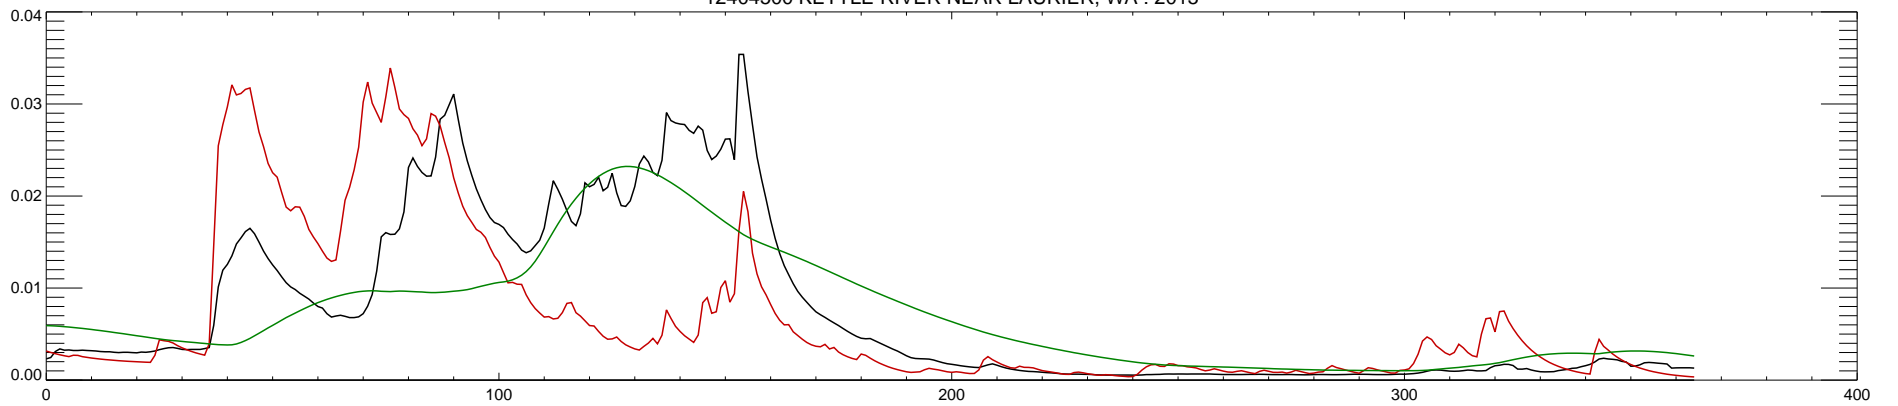

12404500 KETTLE RIVER NEAR LAURIER, WA : 2016

12404500 KETTLE RIVER NEAR LAURIER, WA : 2015