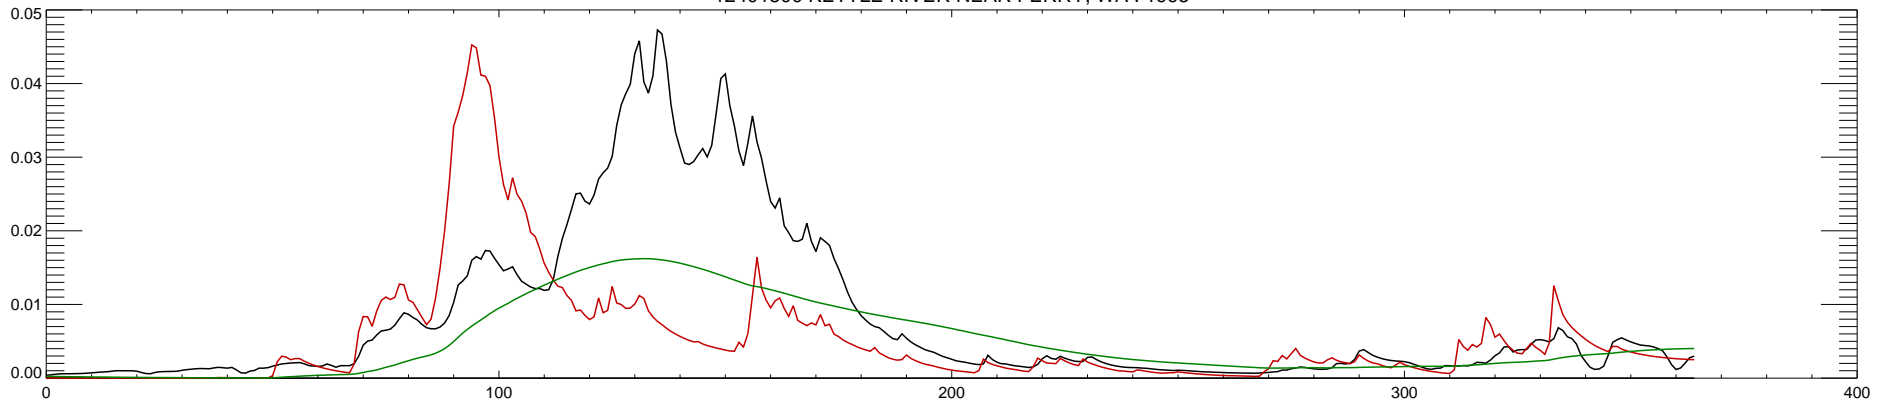

12401500 KETTLE RIVER NEAR FERRY, WA : 1996

12401500 KETTLE RIVER NEAR FERRY, WA : 1995