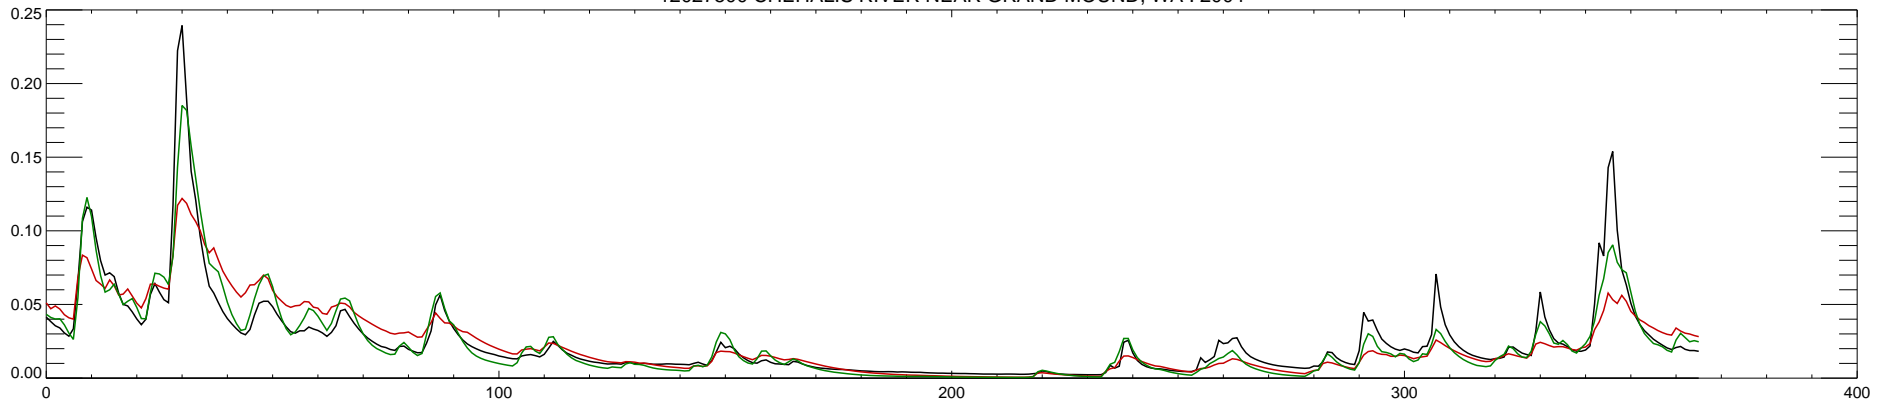

12027500 CHEHALIS RIVER NEAR GRAND MOUND, WA : 2005

12027500 CHEHALIS RIVER NEAR GRAND MOUND, WA : 2004