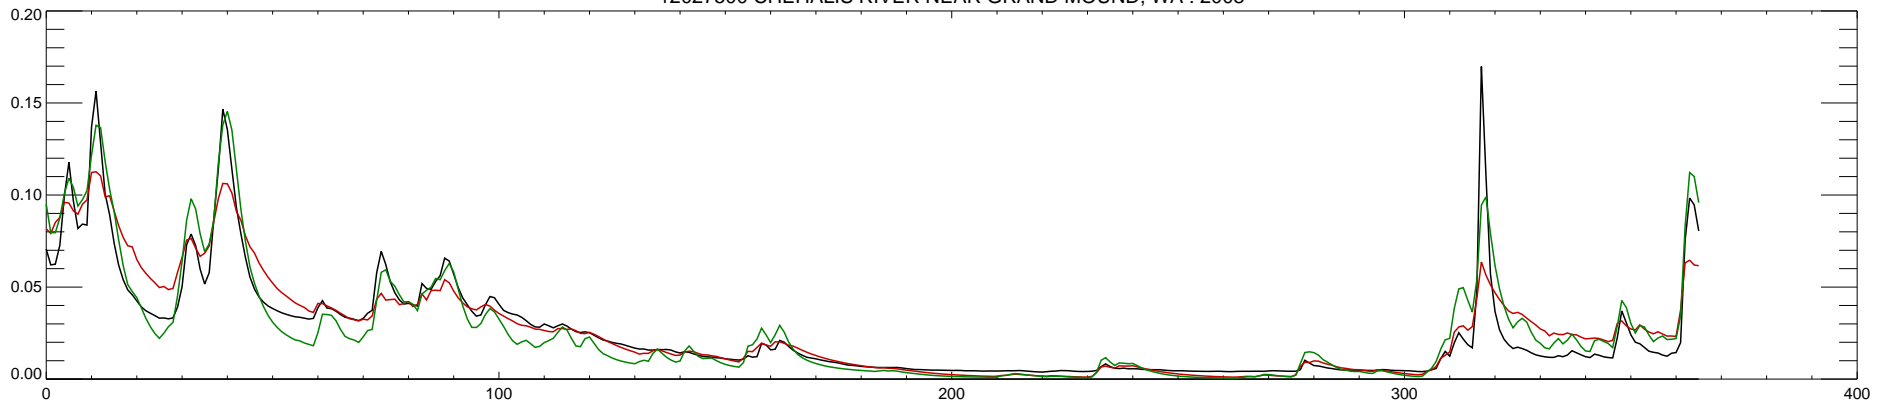

12027500 CHEHALIS RIVER NEAR GRAND MOUND, WA : 2009

12027500 CHEHALIS RIVER NEAR GRAND MOUND, WA : 2008