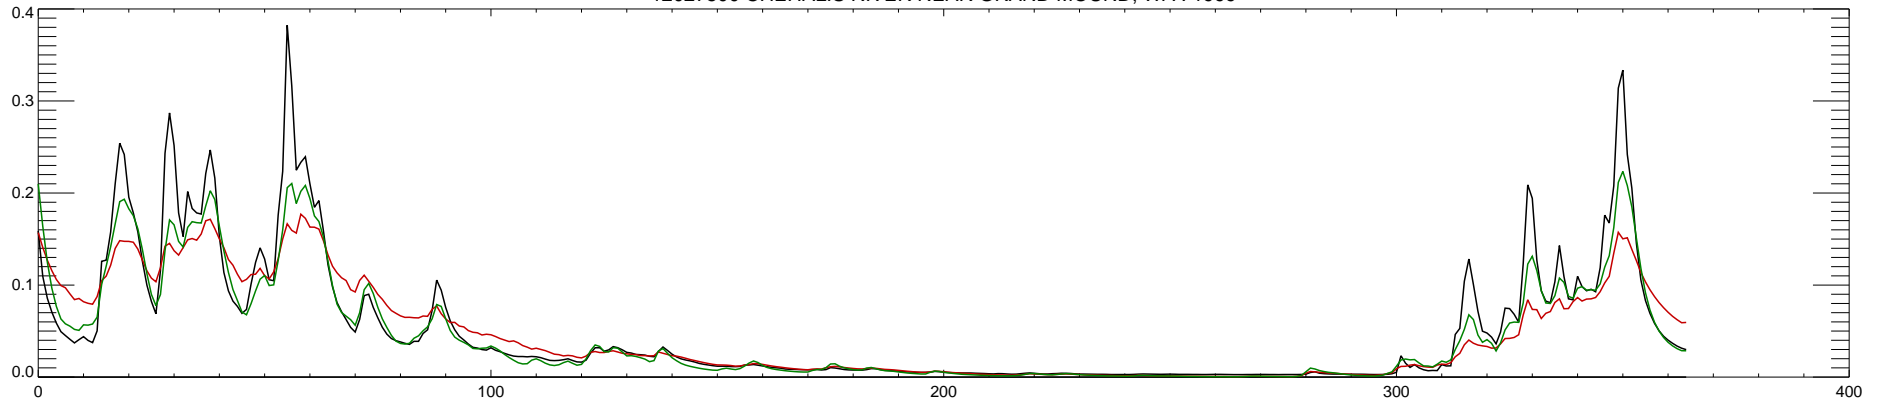

12027500 CHEHALIS RIVER NEAR GRAND MOUND, WA : 1996

12027500 CHEHALIS RIVER NEAR GRAND MOUND, WA : 1997

12027500 CHEHALIS RIVER NEAR GRAND MOUND, WA : 1998

12027500 CHEHALIS RIVER NEAR GRAND MOUND, WA : 1999