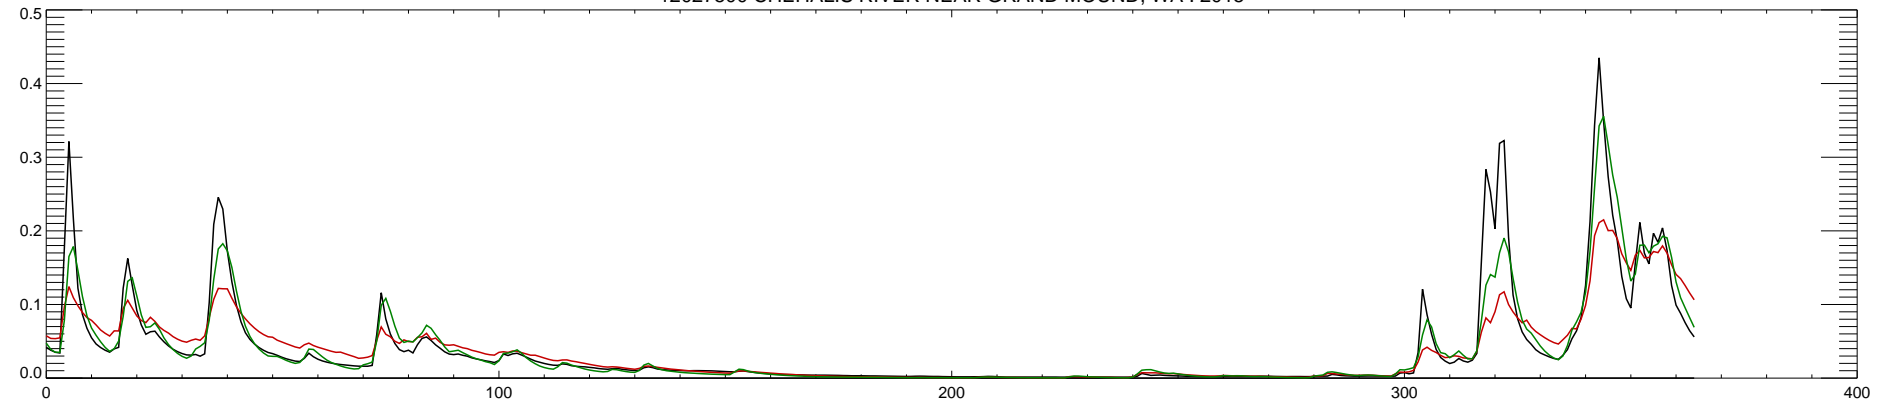

12027500 CHEHALIS RIVER NEAR GRAND MOUND, WA : 2012

12027500 CHEHALIS RIVER NEAR GRAND MOUND, WA : 2013

12027500 CHEHALIS RIVER NEAR GRAND MOUND, WA : 2014

12027500 CHEHALIS RIVER NEAR GRAND MOUND, WA : 2015