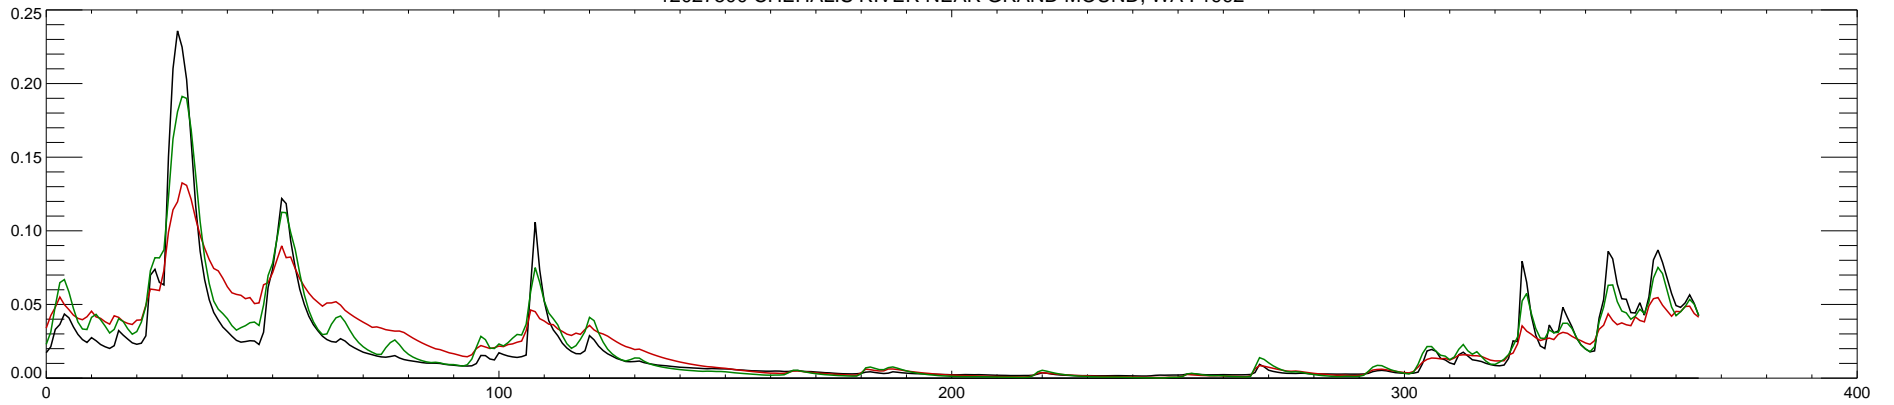

12027500 CHEHALIS RIVER NEAR GRAND MOUND, WA : 1993

12027500 CHEHALIS RIVER NEAR GRAND MOUND, WA : 1992