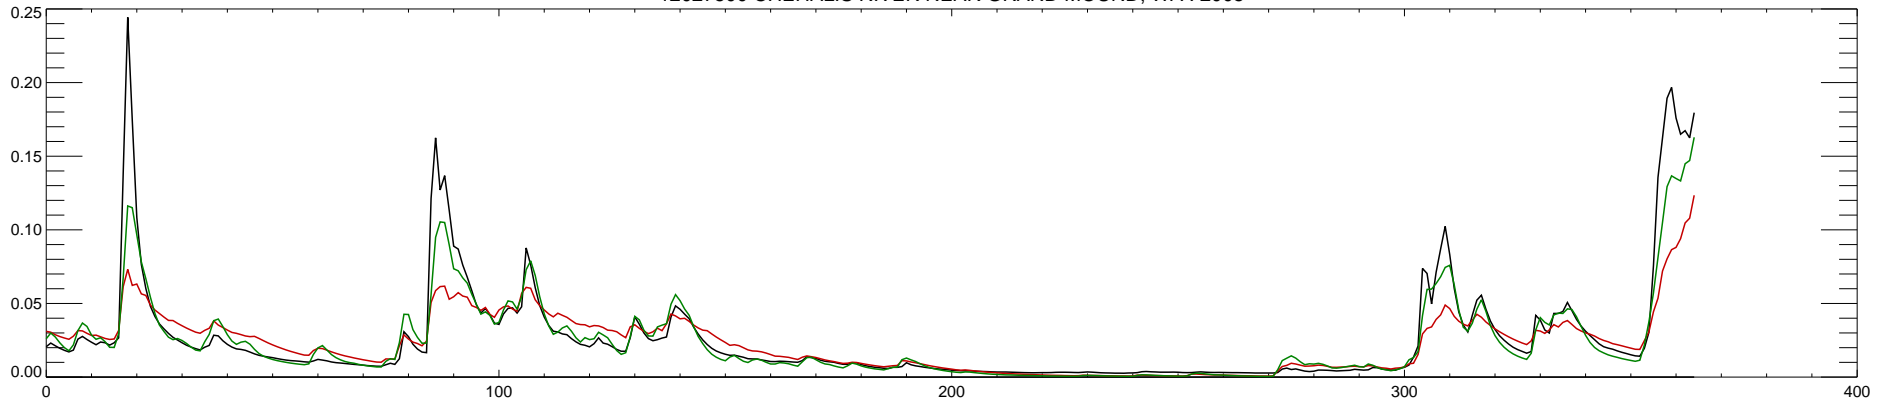

12027500 CHEHALIS RIVER NEAR GRAND MOUND, WA : 2006

12027500 CHEHALIS RIVER NEAR GRAND MOUND, WA : 2005