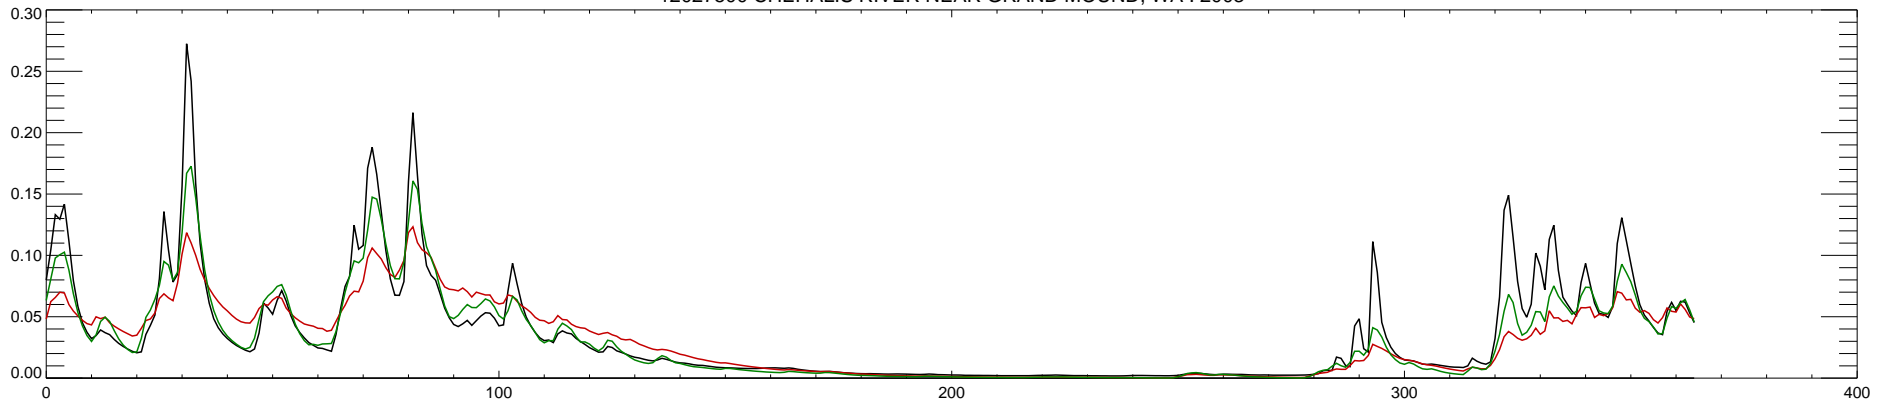

12027500 CHEHALIS RIVER NEAR GRAND MOUND, WA : 2000

12027500 CHEHALIS RIVER NEAR GRAND MOUND, WA : 2001

12027500 CHEHALIS RIVER NEAR GRAND MOUND, WA : 2002

12027500 CHEHALIS RIVER NEAR GRAND MOUND, WA : 2003