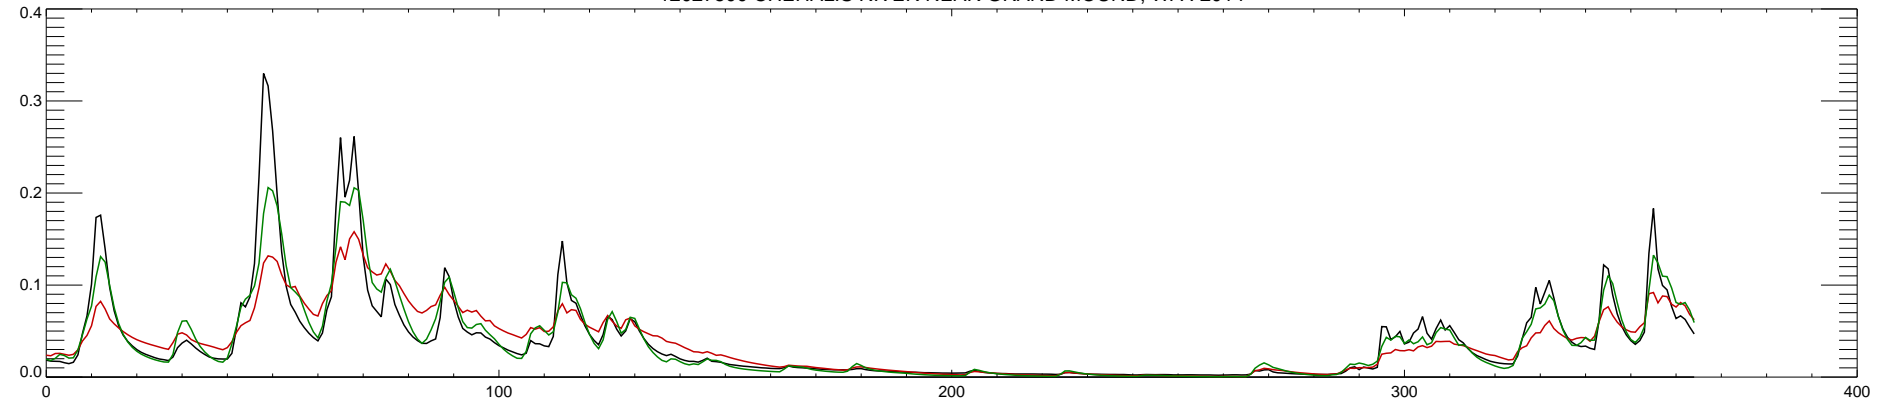

12027500 CHEHALIS RIVER NEAR GRAND MOUND, WA : 2015

12027500 CHEHALIS RIVER NEAR GRAND MOUND, WA : 2014