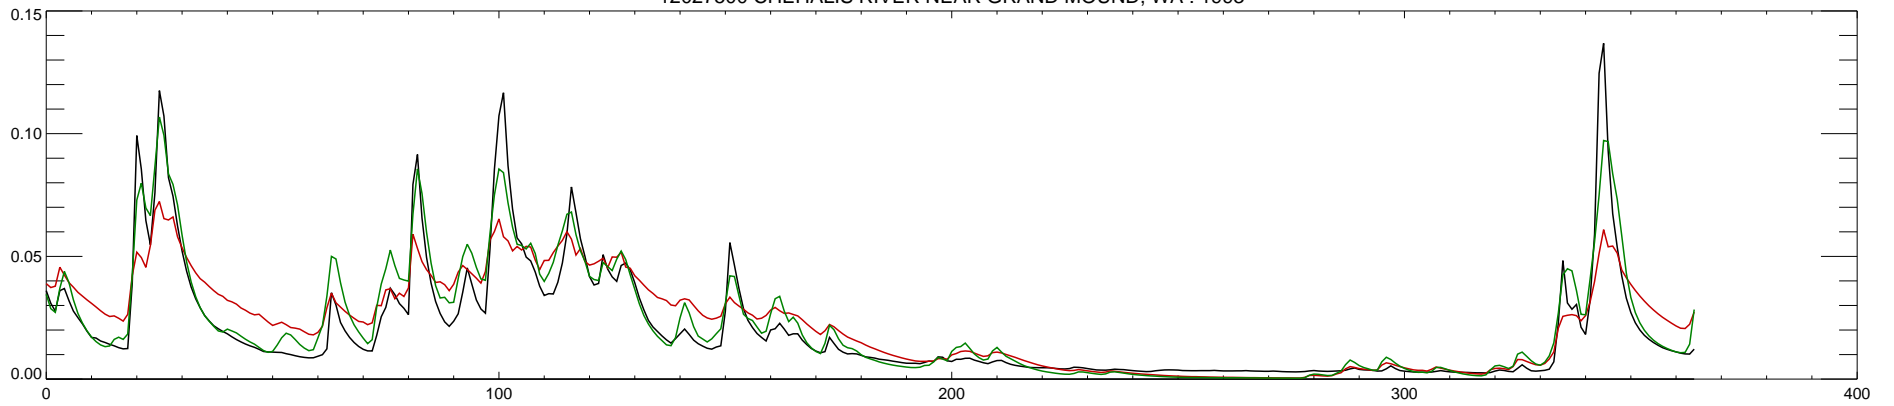

12027500 CHEHALIS RIVER NEAR GRAND MOUND, WA : 1994

12027500 CHEHALIS RIVER NEAR GRAND MOUND, WA : 1993