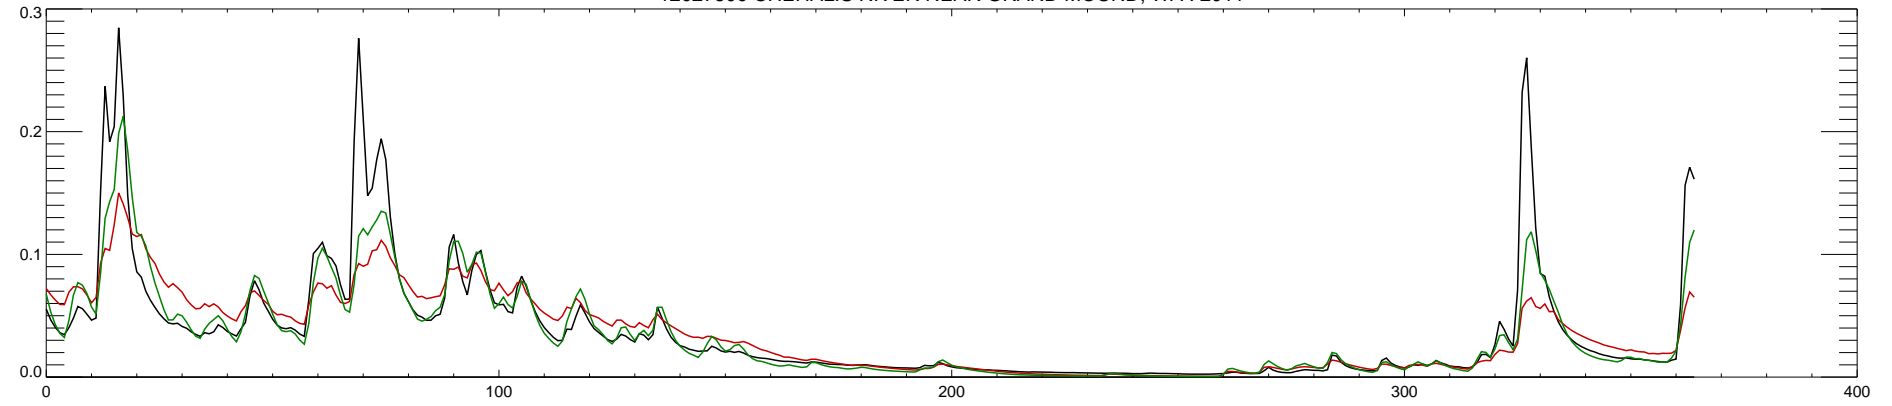

12027500 CHEHALIS RIVER NEAR GRAND MOUND, WA : 2008

12027500 CHEHALIS RIVER NEAR GRAND MOUND, WA : 2009

12027500 CHEHALIS RIVER NEAR GRAND MOUND, WA : 2010

12027500 CHEHALIS RIVER NEAR GRAND MOUND, WA : 2011