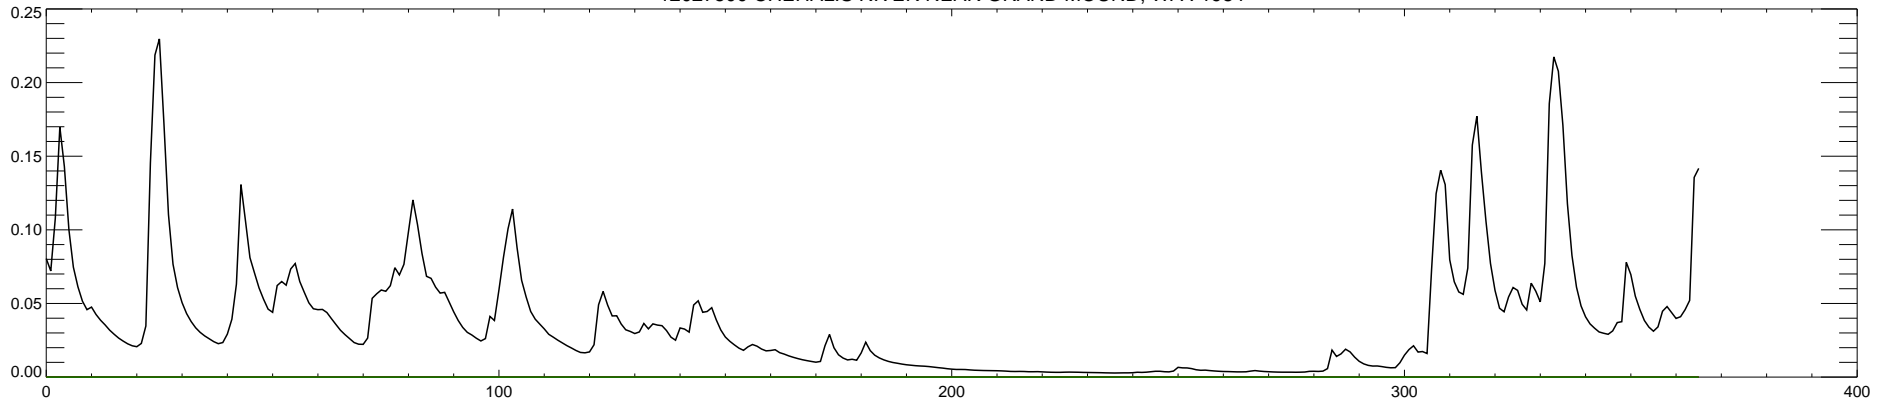

12027500 CHEHALIS RIVER NEAR GRAND MOUND, WA : 1985

12027500 CHEHALIS RIVER NEAR GRAND MOUND, WA : 1984