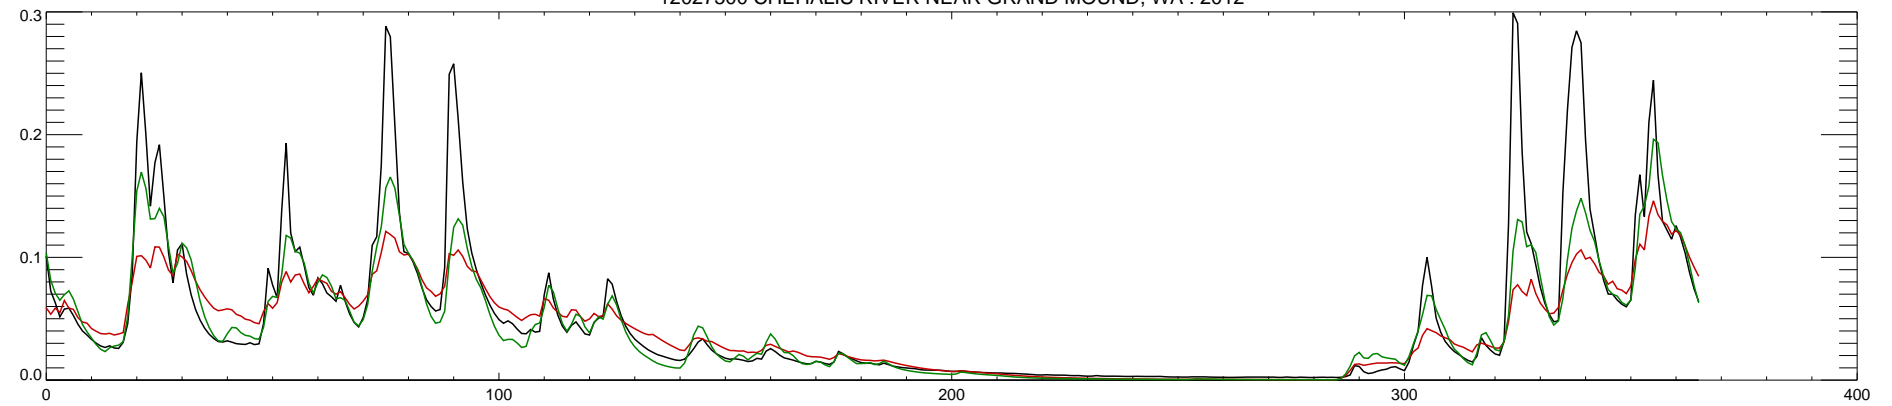

12027500 CHEHALIS RIVER NEAR GRAND MOUND, WA : 2013

12027500 CHEHALIS RIVER NEAR GRAND MOUND, WA : 2012