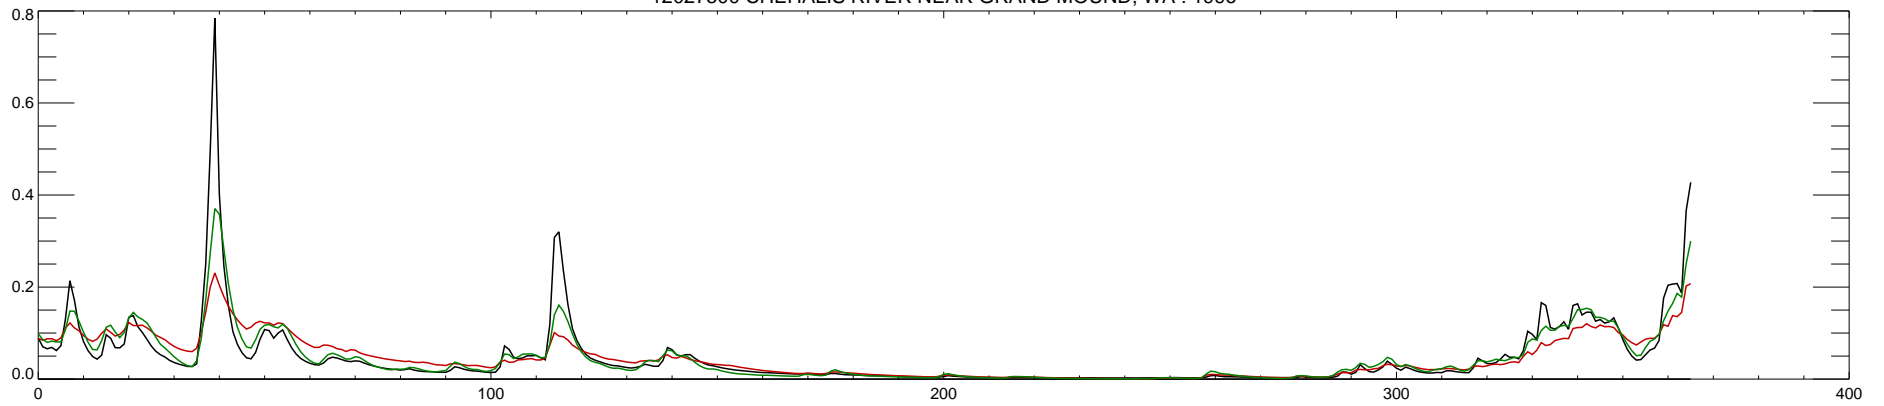

12027500 CHEHALIS RIVER NEAR GRAND MOUND, WA : 1997

12027500 CHEHALIS RIVER NEAR GRAND MOUND, WA : 1996