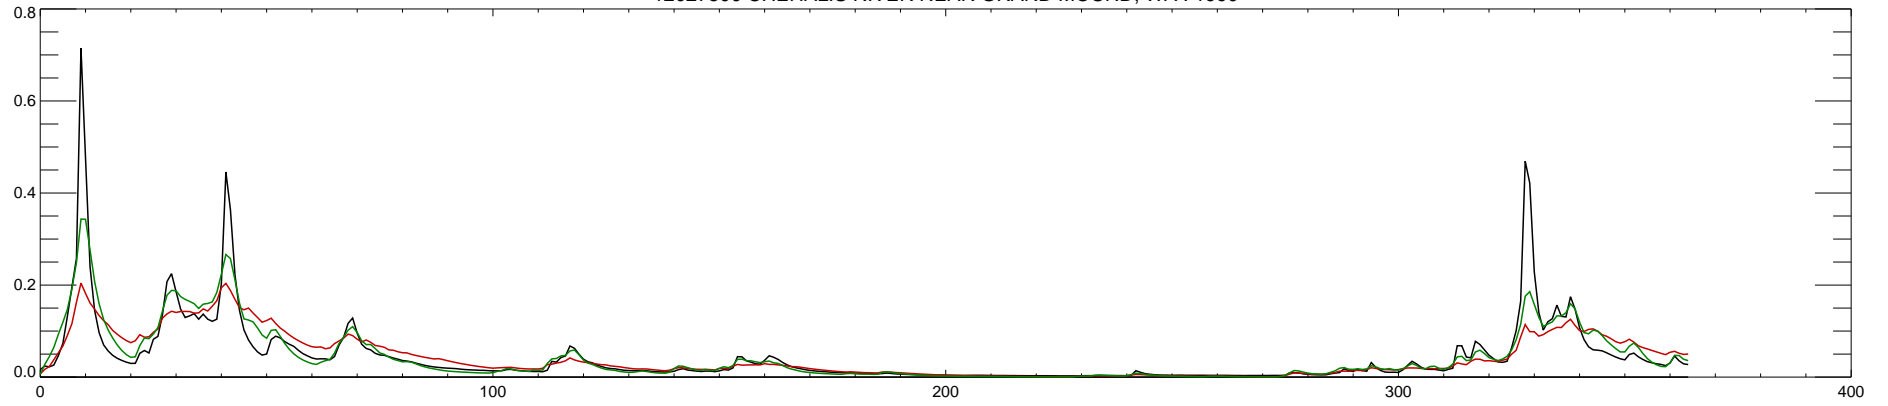

12027500 CHEHALIS RIVER NEAR GRAND MOUND, WA : 1991

12027500 CHEHALIS RIVER NEAR GRAND MOUND, WA : 1990