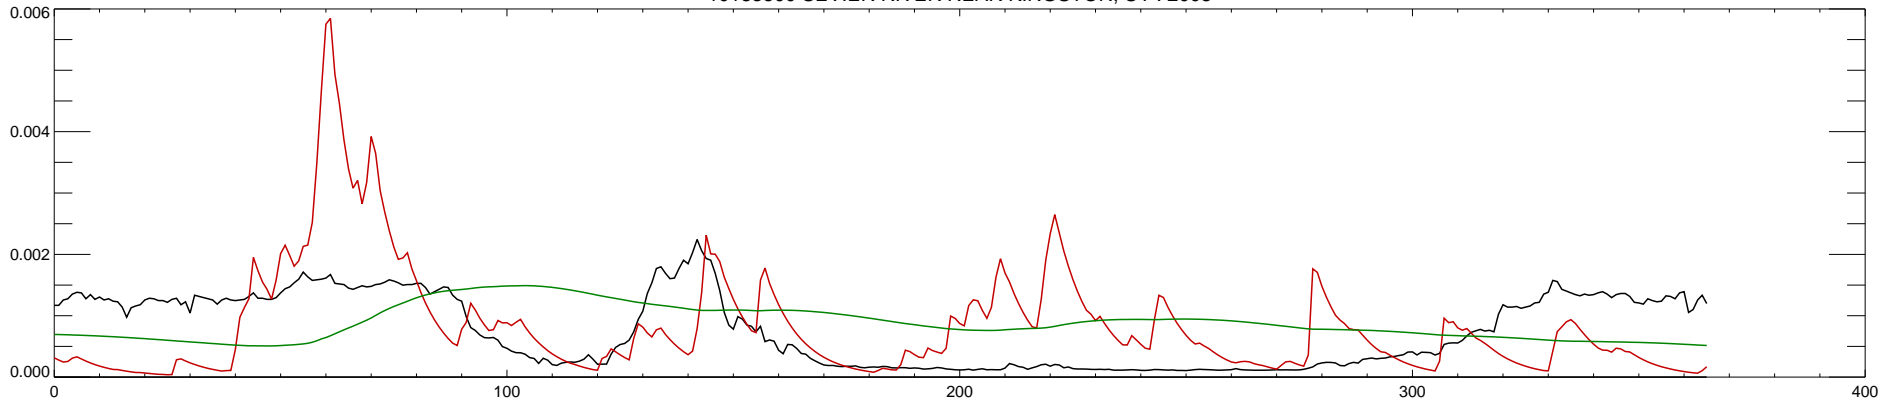

10183500 SEVIER RIVER NEAR KINGSTON, UT : 2005

10183500 SEVIER RIVER NEAR KINGSTON, UT : 2006

10183500 SEVIER RIVER NEAR KINGSTON, UT : 2007

10183500 SEVIER RIVER NEAR KINGSTON, UT : 2008

10183500 SEVIER RIVER NEAR KINGSTON, UT : 2009