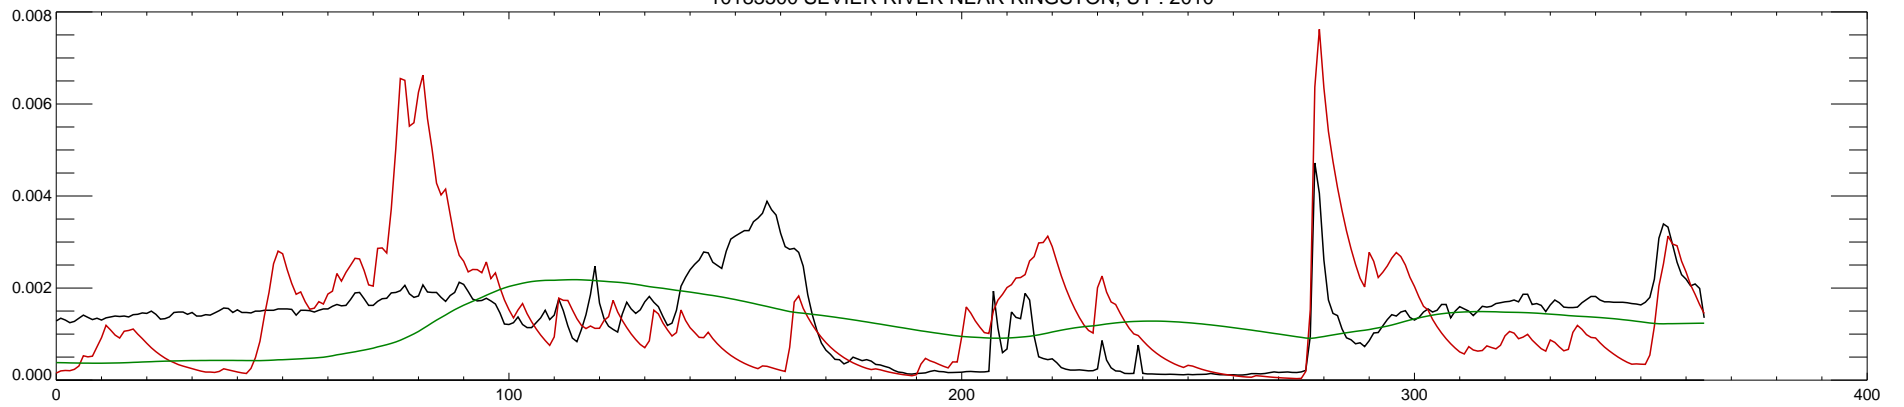

10183500 SEVIER RIVER NEAR KINGSTON, UT : 2011

10183500 SEVIER RIVER NEAR KINGSTON, UT : 2010