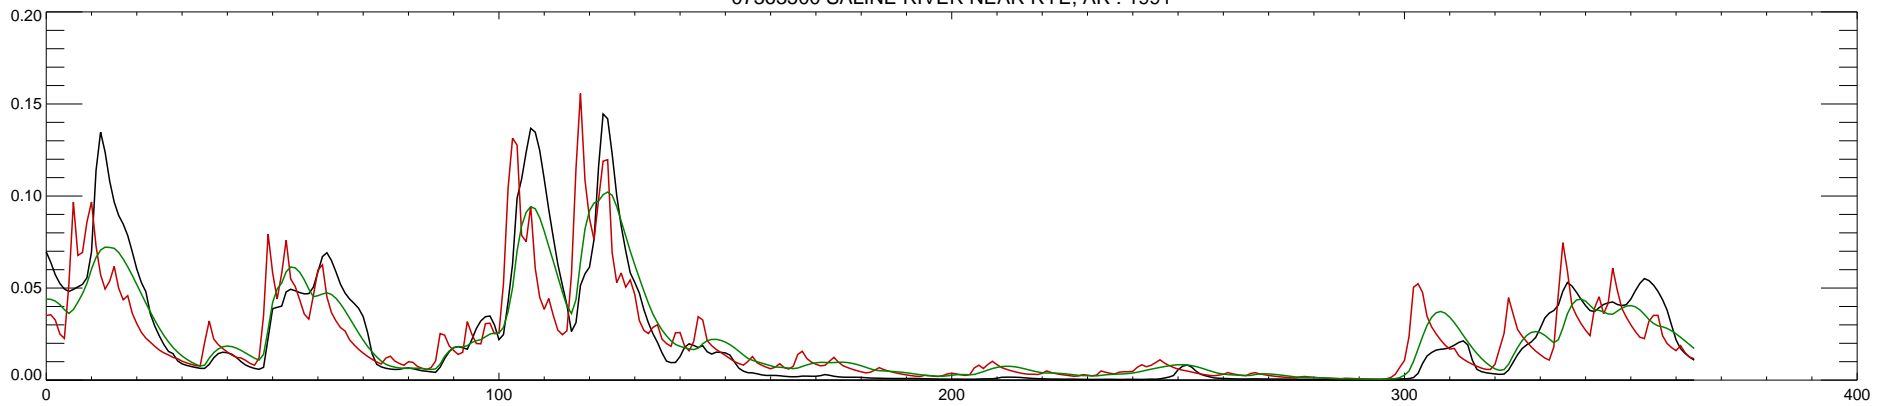

07363500 SALINE RIVER NEAR RYE, AR : 1992

07363500 SALINE RIVER NEAR RYE, AR : 1991