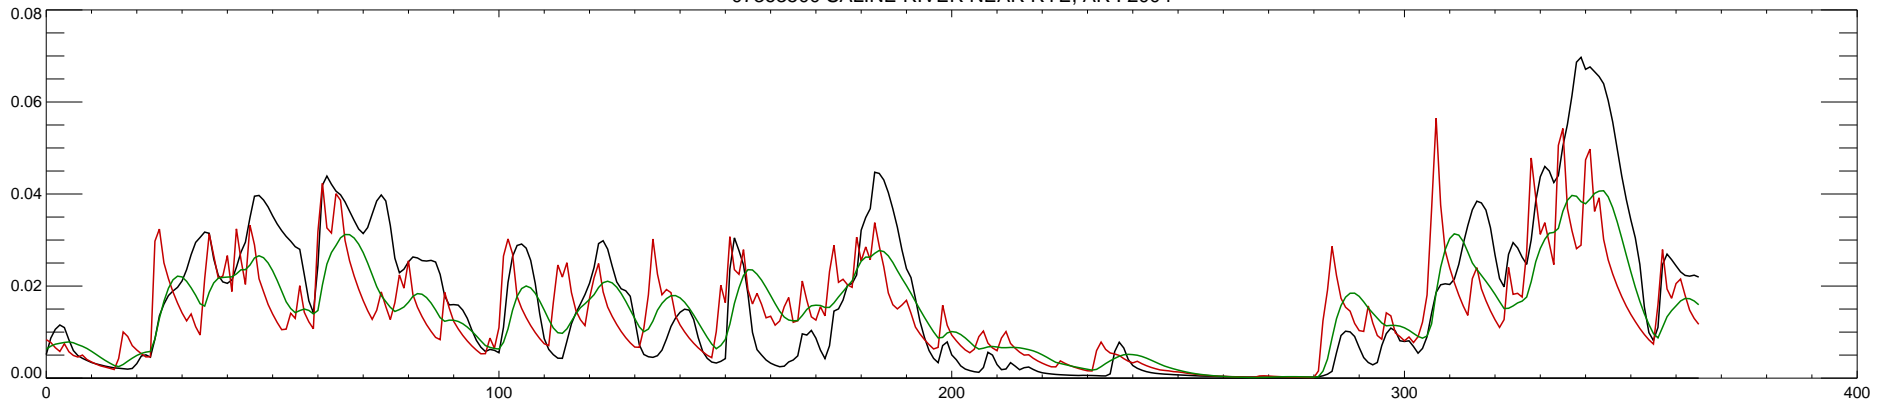

07363500 SALINE RIVER NEAR RYE, AR : 2000

07363500 SALINE RIVER NEAR RYE, AR : 2001

07363500 SALINE RIVER NEAR RYE, AR : 2002

07363500 SALINE RIVER NEAR RYE, AR : 2003

07363500 SALINE RIVER NEAR RYE, AR : 2004