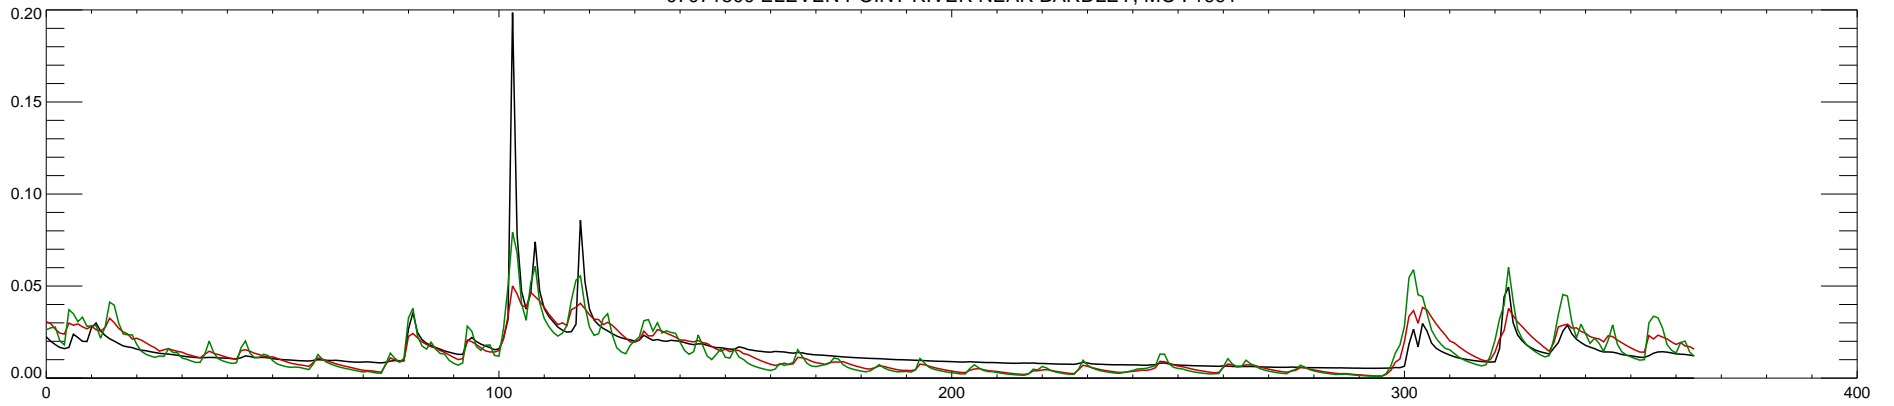

07071500 ELEVEN POINT RIVER NEAR BARDLEY, MO : 1988

07071500 ELEVEN POINT RIVER NEAR BARDLEY, MO : 1989

07071500 ELEVEN POINT RIVER NEAR BARDLEY, MO : 1990

07071500 ELEVEN POINT RIVER NEAR BARDLEY, MO : 1991