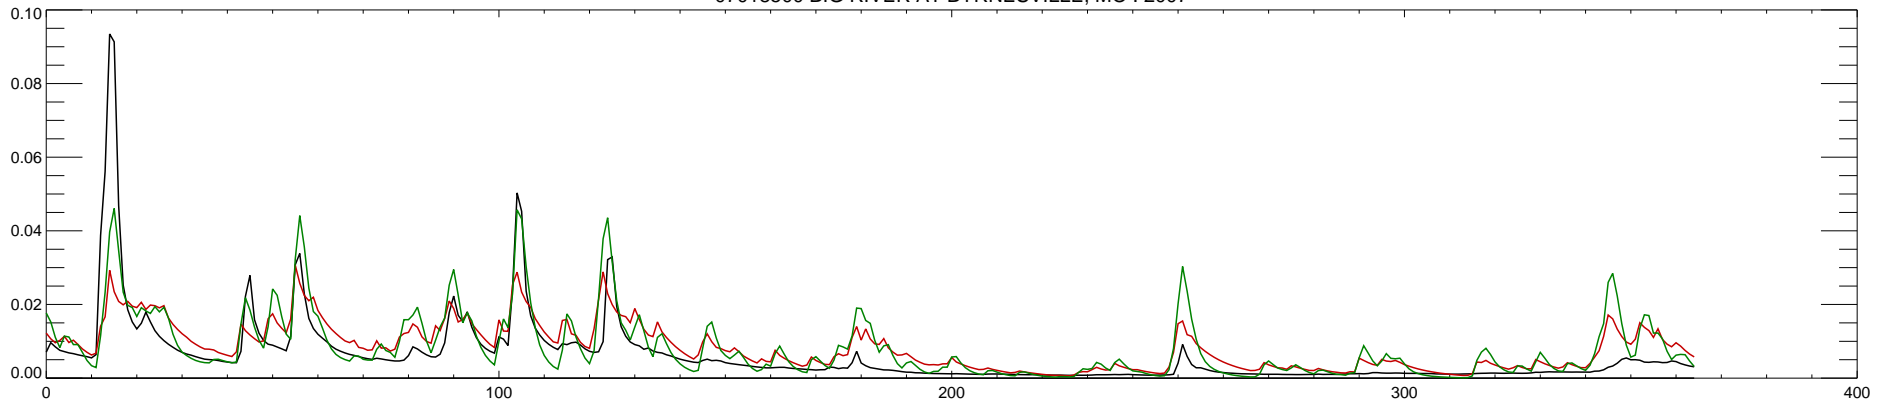

07018500 BIG RIVER AT BYRNESVILLE, MO : 2008

07018500 BIG RIVER AT BYRNESVILLE, MO : 2007