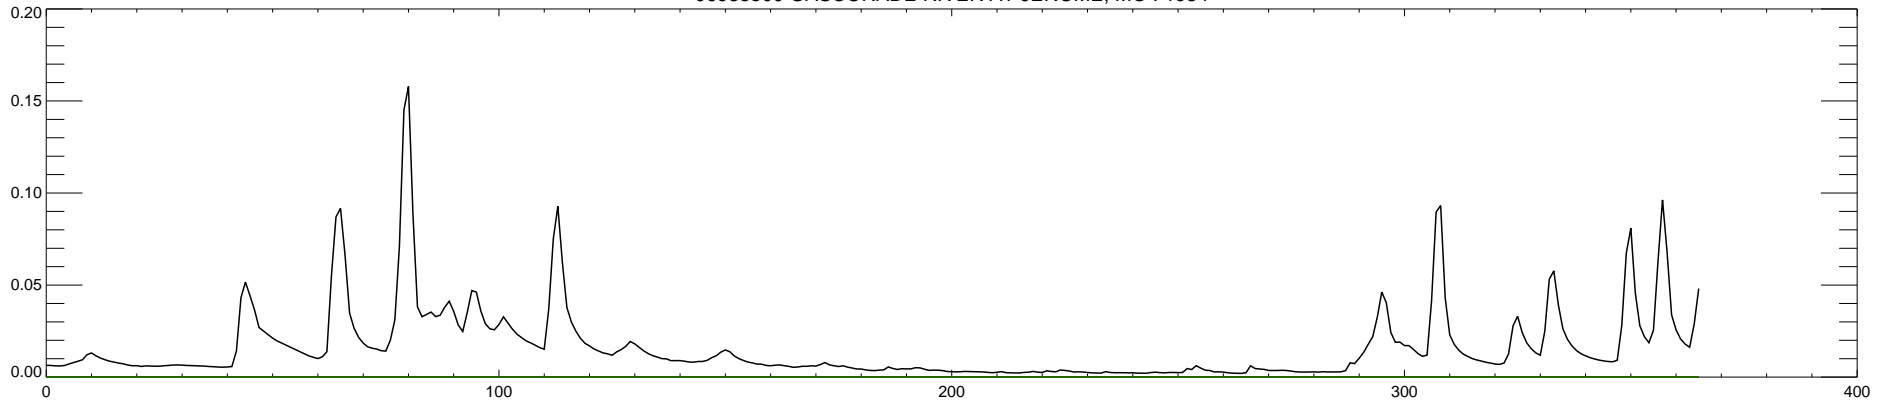

06933500 GASCONADE RIVER AT JEROME, MO : 1980

06933500 GASCONADE RIVER AT JEROME, MO : 1981

06933500 GASCONADE RIVER AT JEROME, MO : 1982

06933500 GASCONADE RIVER AT JEROME, MO : 1983

06933500 GASCONADE RIVER AT JEROME, MO : 1984