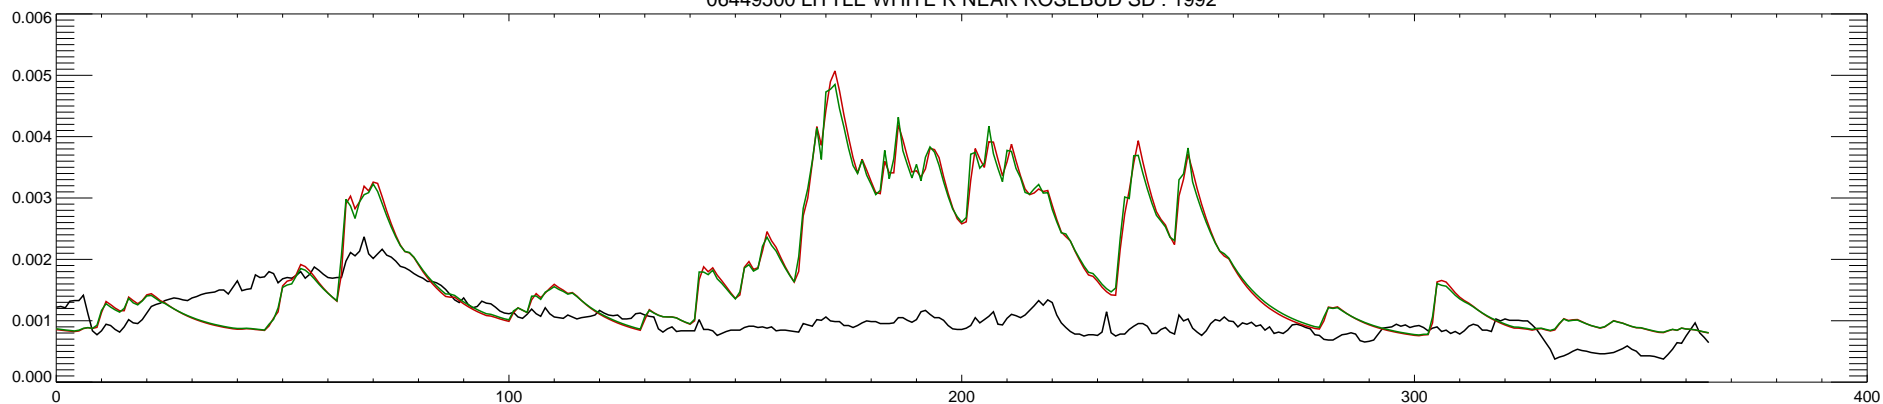

06449500 LITTLE WHITE R NEAR ROSEBUD SD : 1993

06449500 LITTLE WHITE R NEAR ROSEBUD SD : 1992