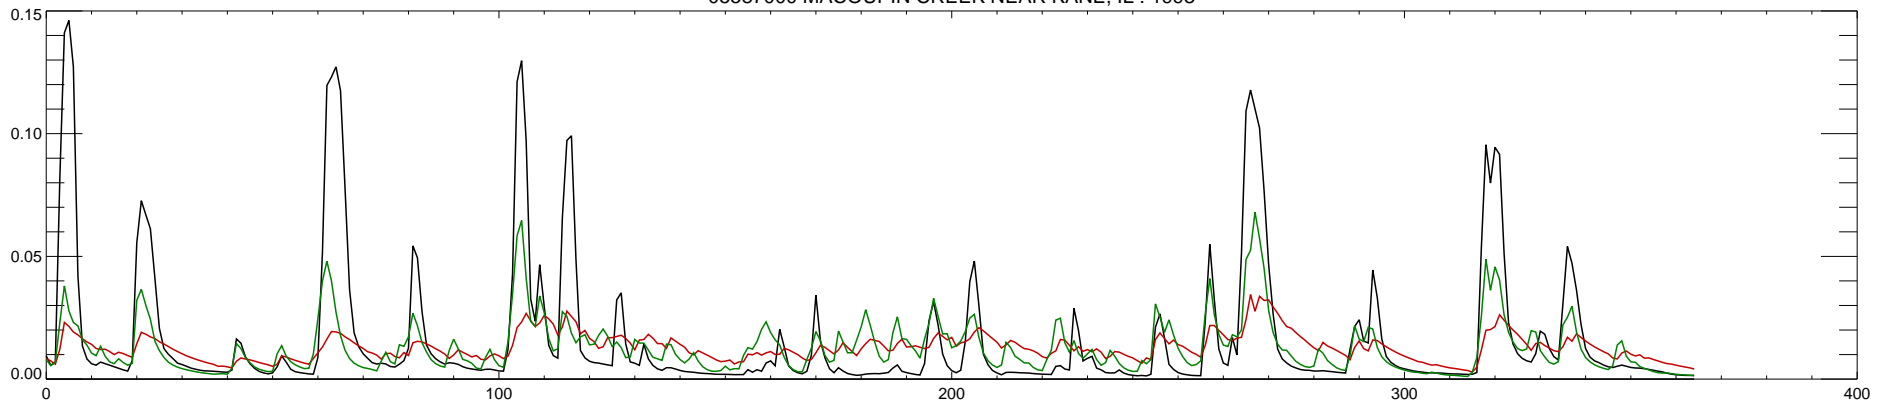

05587000 MACOUPIN CREEK NEAR KANE, IL : 1990

05587000 MACOUPIN CREEK NEAR KANE, IL : 1991

05587000 MACOUPIN CREEK NEAR KANE, IL : 1992

05587000 MACOUPIN CREEK NEAR KANE, IL : 1993

05587000 MACOUPIN CREEK NEAR KANE, IL : 1994