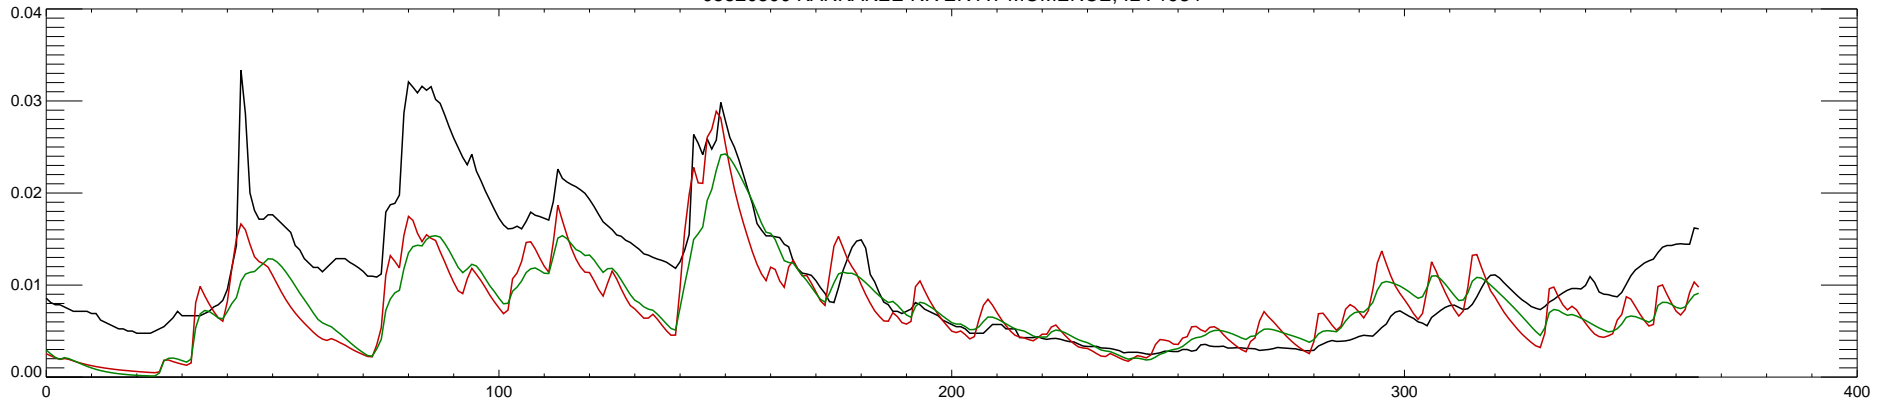

05520500 KANKAKEE RIVER AT MOMENCE, IL : 1980

05520500 KANKAKEE RIVER AT MOMENCE, IL : 1981

05520500 KANKAKEE RIVER AT MOMENCE, IL : 1982

05520500 KANKAKEE RIVER AT MOMENCE, IL : 1983

05520500 KANKAKEE RIVER AT MOMENCE, IL : 1984

05520500 KANKAKEE RIVER AT MOMENCE, IL : 1985

05520500 KANKAKEE RIVER AT MOMENCE, IL : 1986

05520500 KANKAKEE RIVER AT MOMENCE, IL : 1987

05520500 KANKAKEE RIVER AT MOMENCE, IL : 1988

05520500 KANKAKEE RIVER AT MOMENCE, IL : 1989