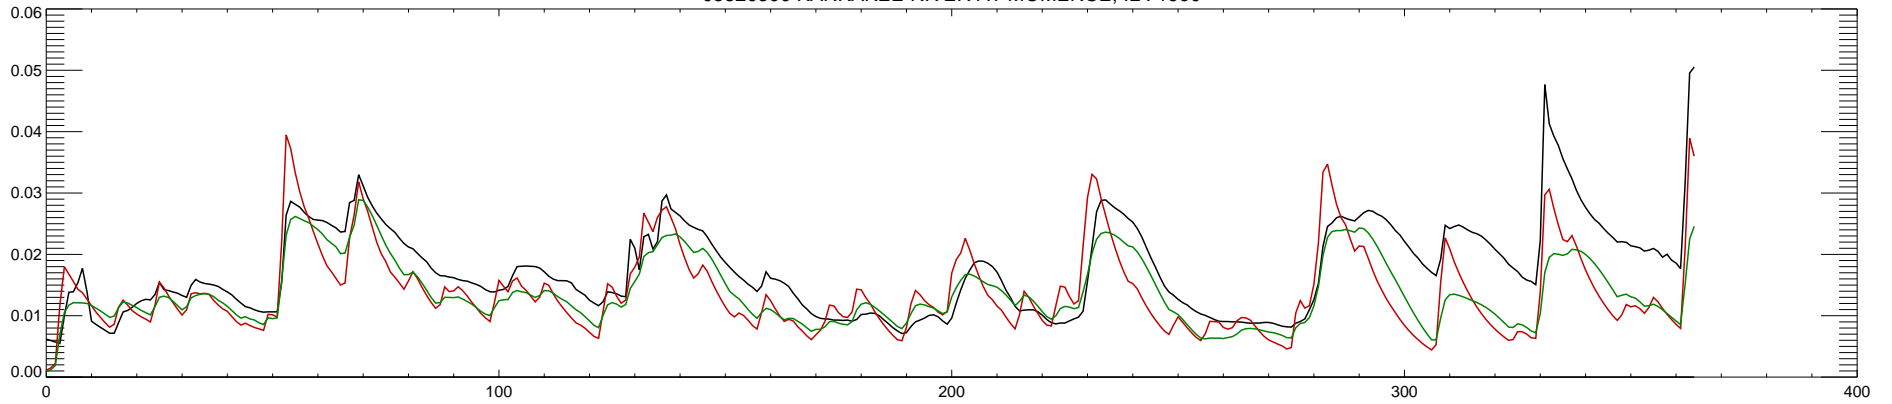

05520500 KANKAKEE RIVER AT MOMENCE, IL : 1991

05520500 KANKAKEE RIVER AT MOMENCE, IL : 1990