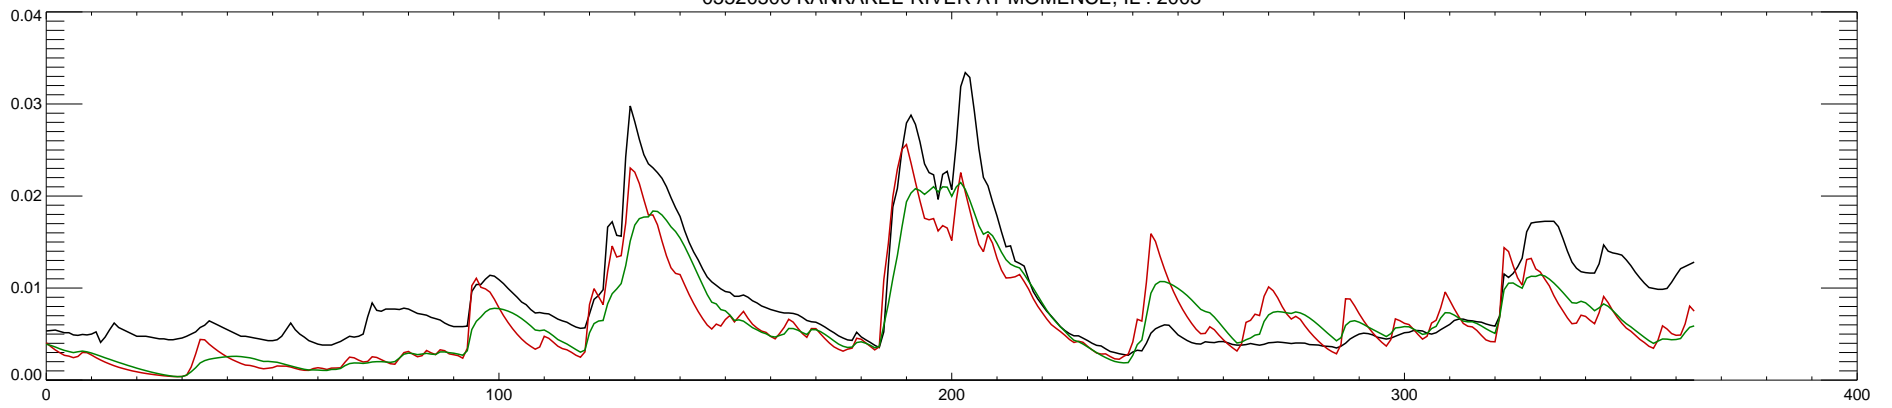

05520500 KANKAKEE RIVER AT MOMENCE, IL : 2000

05520500 KANKAKEE RIVER AT MOMENCE, IL : 2001

05520500 KANKAKEE RIVER AT MOMENCE, IL : 2002

05520500 KANKAKEE RIVER AT MOMENCE, IL : 2003

05520500 KANKAKEE RIVER AT MOMENCE, IL : 2004