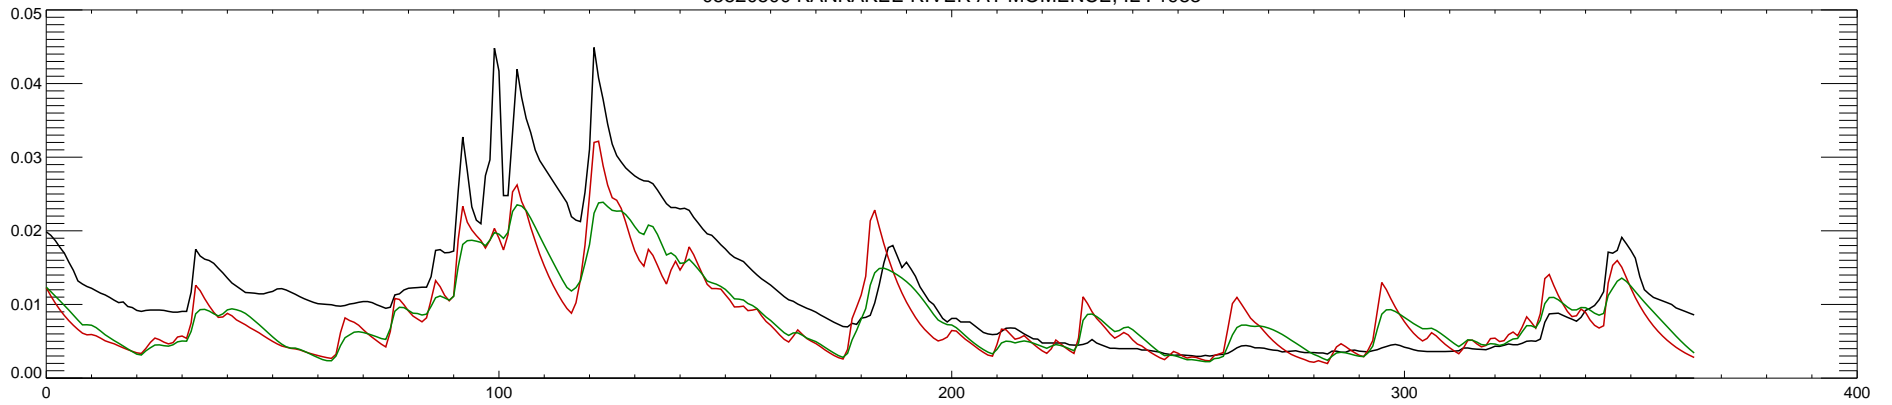

05520500 KANKAKEE RIVER AT MOMENCE, IL : 1980

05520500 KANKAKEE RIVER AT MOMENCE, IL : 1981

05520500 KANKAKEE RIVER AT MOMENCE, IL : 1982

05520500 KANKAKEE RIVER AT MOMENCE, IL : 1983

05520500 KANKAKEE RIVER AT MOMENCE, IL : 1984

05520500 KANKAKEE RIVER AT MOMENCE, IL : 1985

05520500 KANKAKEE RIVER AT MOMENCE, IL : 1986

05520500 KANKAKEE RIVER AT MOMENCE, IL : 1987

05520500 KANKAKEE RIVER AT MOMENCE, IL : 1988

05520500 KANKAKEE RIVER AT MOMENCE, IL : 1989

05520500 KANKAKEE RIVER AT MOMENCE, IL : 1990

05520500 KANKAKEE RIVER AT MOMENCE, IL : 1991

05520500 KANKAKEE RIVER AT MOMENCE, IL : 1992

05520500 KANKAKEE RIVER AT MOMENCE, IL : 1993

05520500 KANKAKEE RIVER AT MOMENCE, IL : 1994