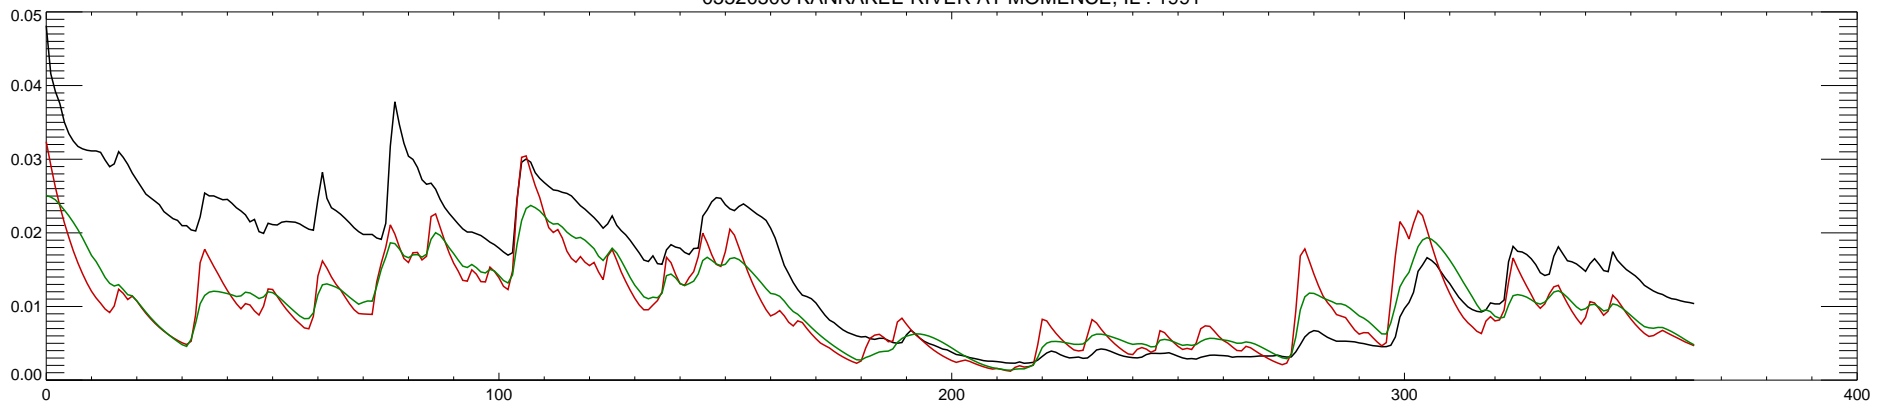

05520500 KANKAKEE RIVER AT MOMENCE, IL : 1992

05520500 KANKAKEE RIVER AT MOMENCE, IL : 1991