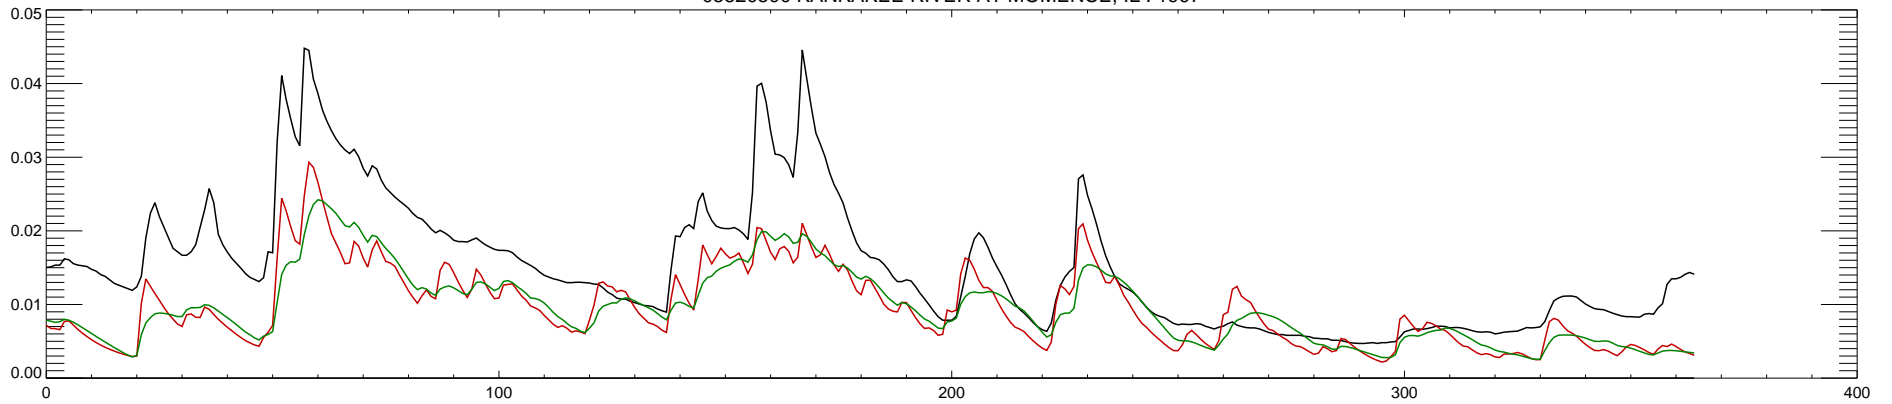

05520500 KANKAKEE RIVER AT MOMENCE, IL : 1998

05520500 KANKAKEE RIVER AT MOMENCE, IL : 1997