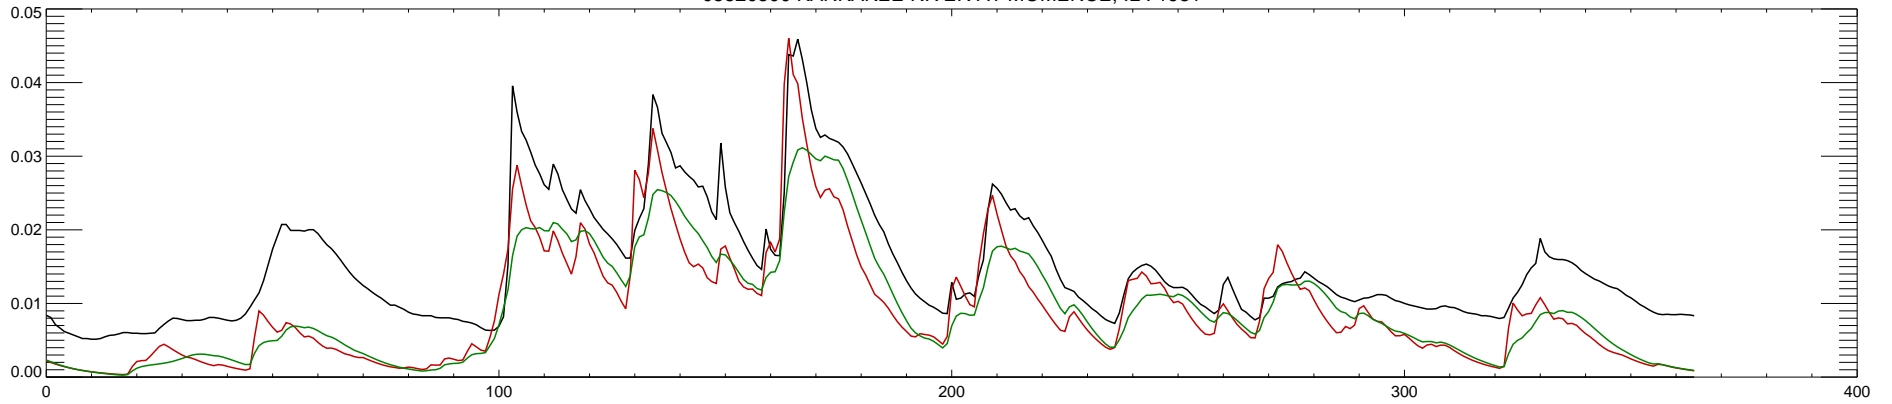

05520500 KANKAKEE RIVER AT MOMENCE, IL : 1980

05520500 KANKAKEE RIVER AT MOMENCE, IL : 1981

05520500 KANKAKEE RIVER AT MOMENCE, IL : 1982

05520500 KANKAKEE RIVER AT MOMENCE, IL : 1983

05520500 KANKAKEE RIVER AT MOMENCE, IL : 1984

05520500 KANKAKEE RIVER AT MOMENCE, IL : 1985

05520500 KANKAKEE RIVER AT MOMENCE, IL : 1986

05520500 KANKAKEE RIVER AT MOMENCE, IL : 1987

05520500 KANKAKEE RIVER AT MOMENCE, IL : 1988

05520500 KANKAKEE RIVER AT MOMENCE, IL : 1989