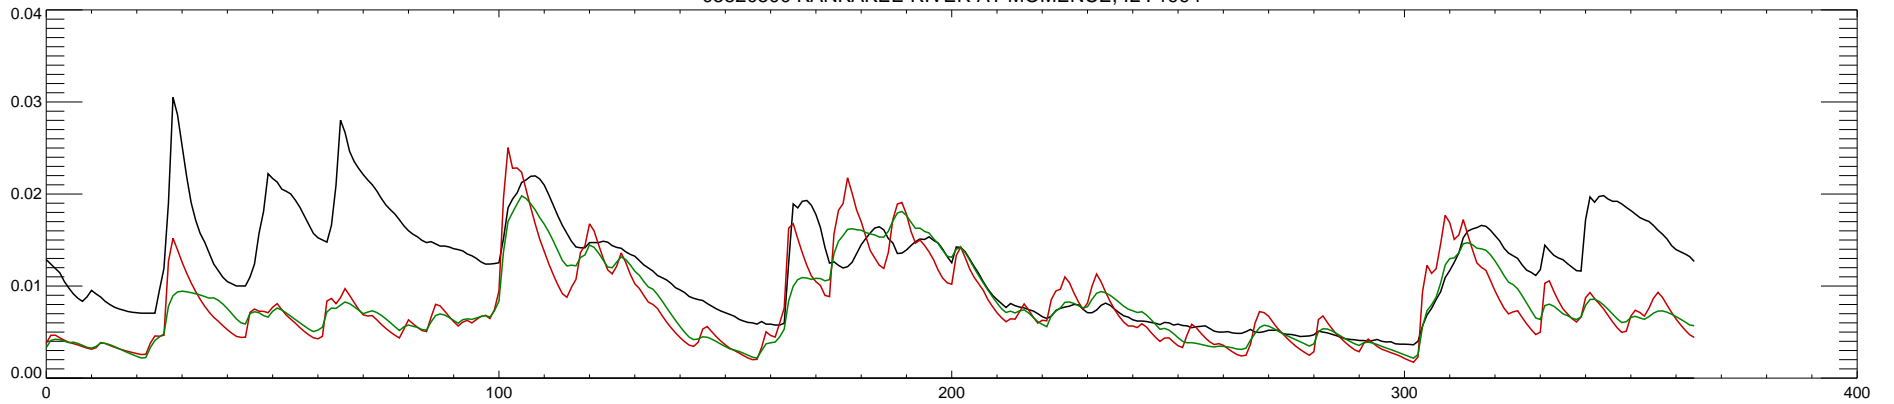

05520500 KANKAKEE RIVER AT MOMENCE, IL : 1990

05520500 KANKAKEE RIVER AT MOMENCE, IL : 1991

05520500 KANKAKEE RIVER AT MOMENCE, IL : 1992

05520500 KANKAKEE RIVER AT MOMENCE, IL : 1993

05520500 KANKAKEE RIVER AT MOMENCE, IL : 1994