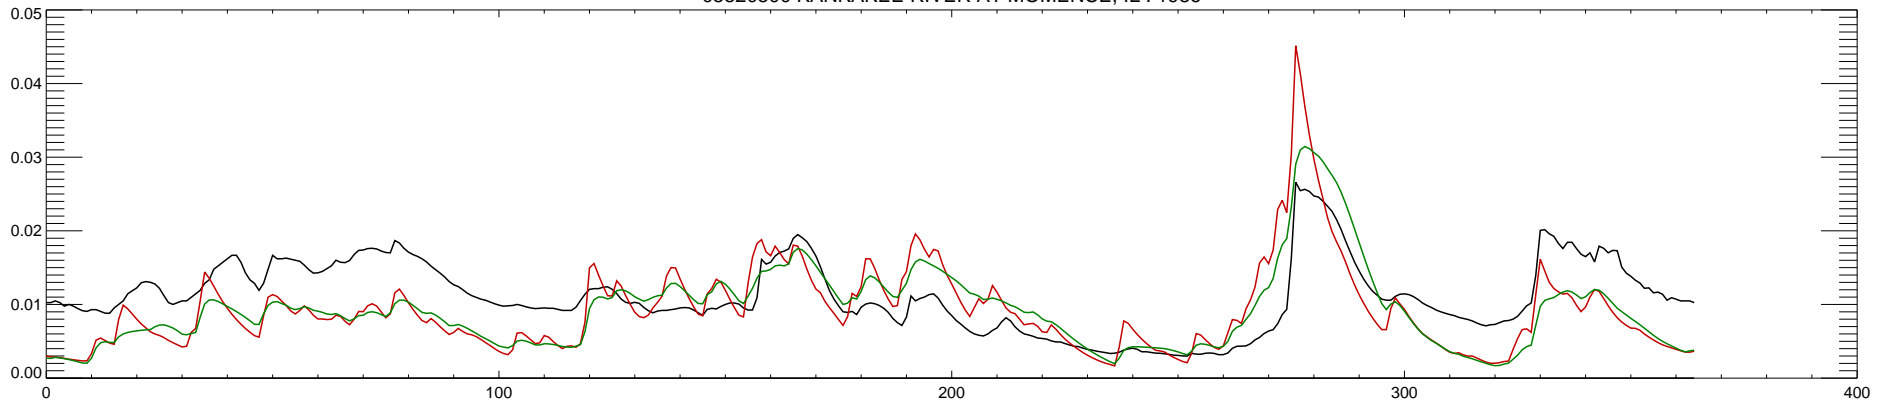

05520500 KANKAKEE RIVER AT MOMENCE, IL : 1980

05520500 KANKAKEE RIVER AT MOMENCE, IL : 1981

05520500 KANKAKEE RIVER AT MOMENCE, IL : 1982

05520500 KANKAKEE RIVER AT MOMENCE, IL : 1983

05520500 KANKAKEE RIVER AT MOMENCE, IL : 1984

05520500 KANKAKEE RIVER AT MOMENCE, IL : 1985

05520500 KANKAKEE RIVER AT MOMENCE, IL : 1986

05520500 KANKAKEE RIVER AT MOMENCE, IL : 1987

05520500 KANKAKEE RIVER AT MOMENCE, IL : 1988

05520500 KANKAKEE RIVER AT MOMENCE, IL : 1989