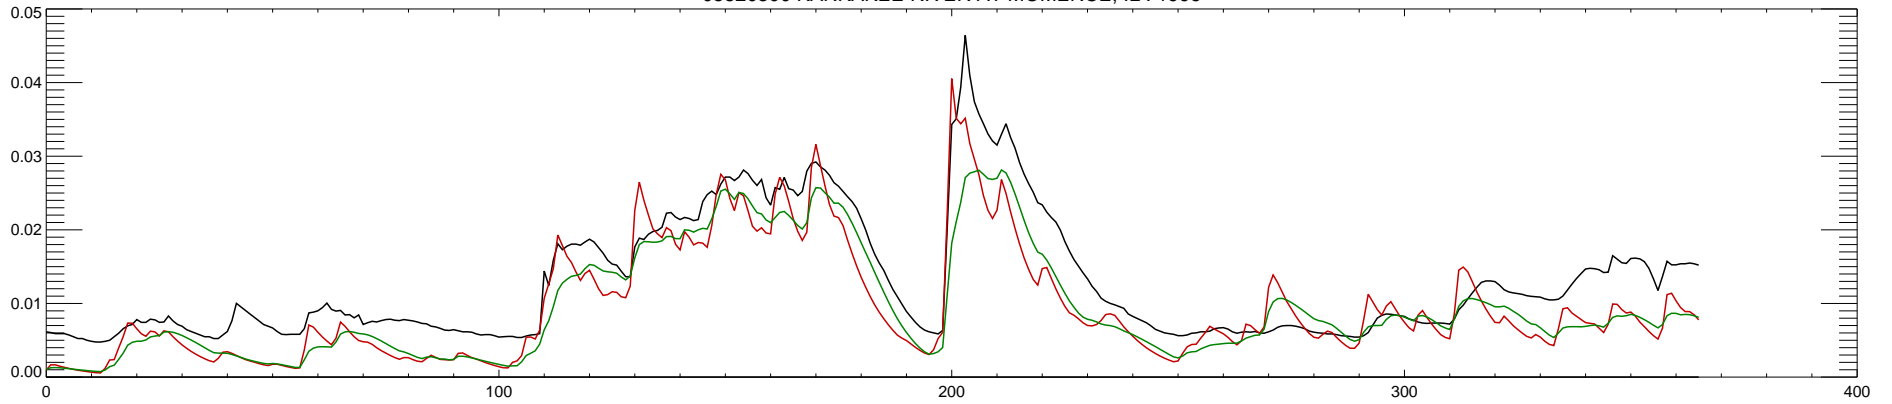

05520500 KANKAKEE RIVER AT MOMENCE, IL : 1997

05520500 KANKAKEE RIVER AT MOMENCE, IL : 1996