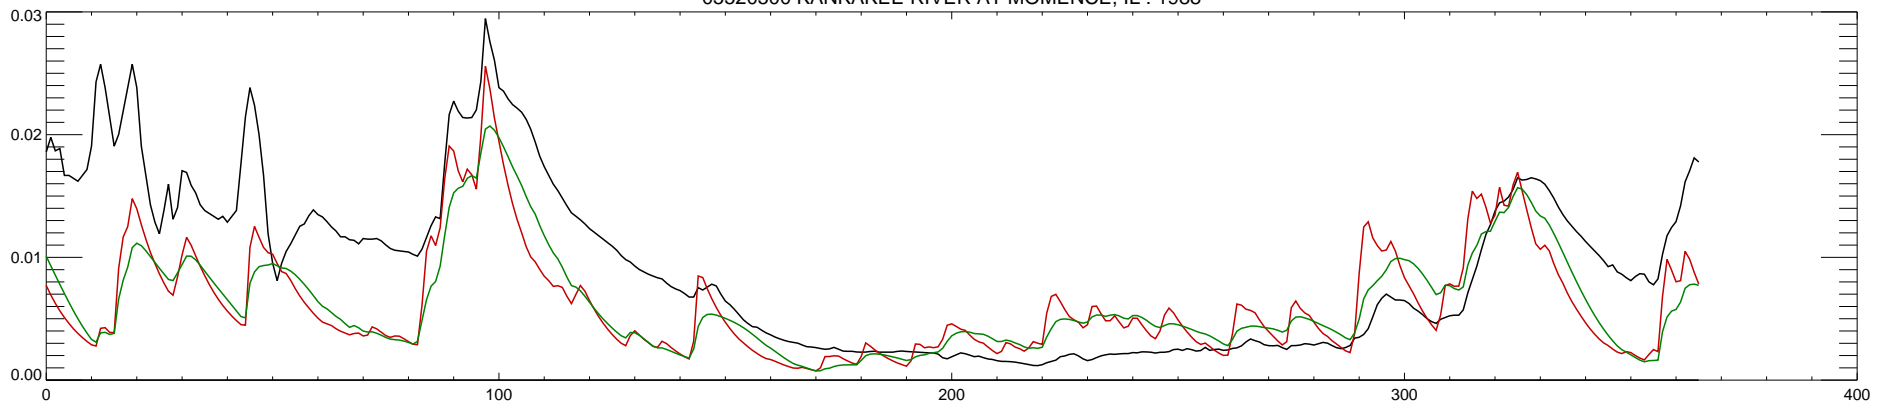

05520500 KANKAKEE RIVER AT MOMENCE, IL : 1985

05520500 KANKAKEE RIVER AT MOMENCE, IL : 1986

05520500 KANKAKEE RIVER AT MOMENCE, IL : 1987

05520500 KANKAKEE RIVER AT MOMENCE, IL : 1988

05520500 KANKAKEE RIVER AT MOMENCE, IL : 1989