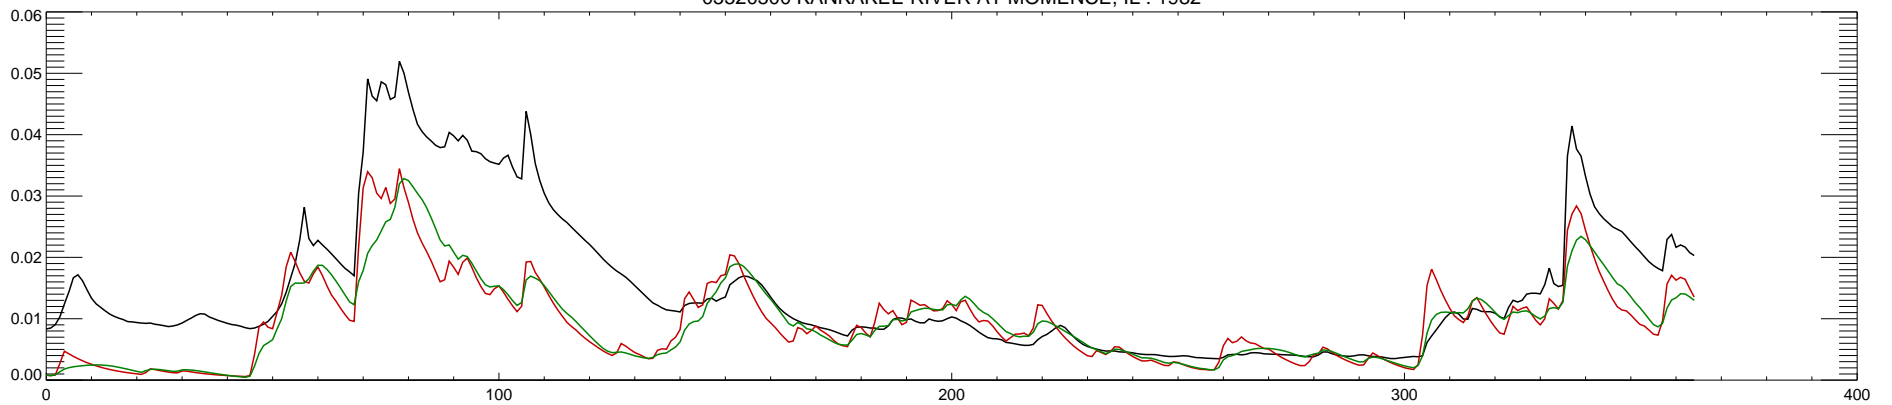

05520500 KANKAKEE RIVER AT MOMENCE, IL : 1980

05520500 KANKAKEE RIVER AT MOMENCE, IL : 1981

05520500 KANKAKEE RIVER AT MOMENCE, IL : 1982

05520500 KANKAKEE RIVER AT MOMENCE, IL : 1983

05520500 KANKAKEE RIVER AT MOMENCE, IL : 1984

05520500 KANKAKEE RIVER AT MOMENCE, IL : 1985

05520500 KANKAKEE RIVER AT MOMENCE, IL : 1986

05520500 KANKAKEE RIVER AT MOMENCE, IL : 1987

05520500 KANKAKEE RIVER AT MOMENCE, IL : 1988

05520500 KANKAKEE RIVER AT MOMENCE, IL : 1989

05520500 KANKAKEE RIVER AT MOMENCE, IL : 1990

05520500 KANKAKEE RIVER AT MOMENCE, IL : 1991

05520500 KANKAKEE RIVER AT MOMENCE, IL : 1992

05520500 KANKAKEE RIVER AT MOMENCE, IL : 1993

05520500 KANKAKEE RIVER AT MOMENCE, IL : 1994