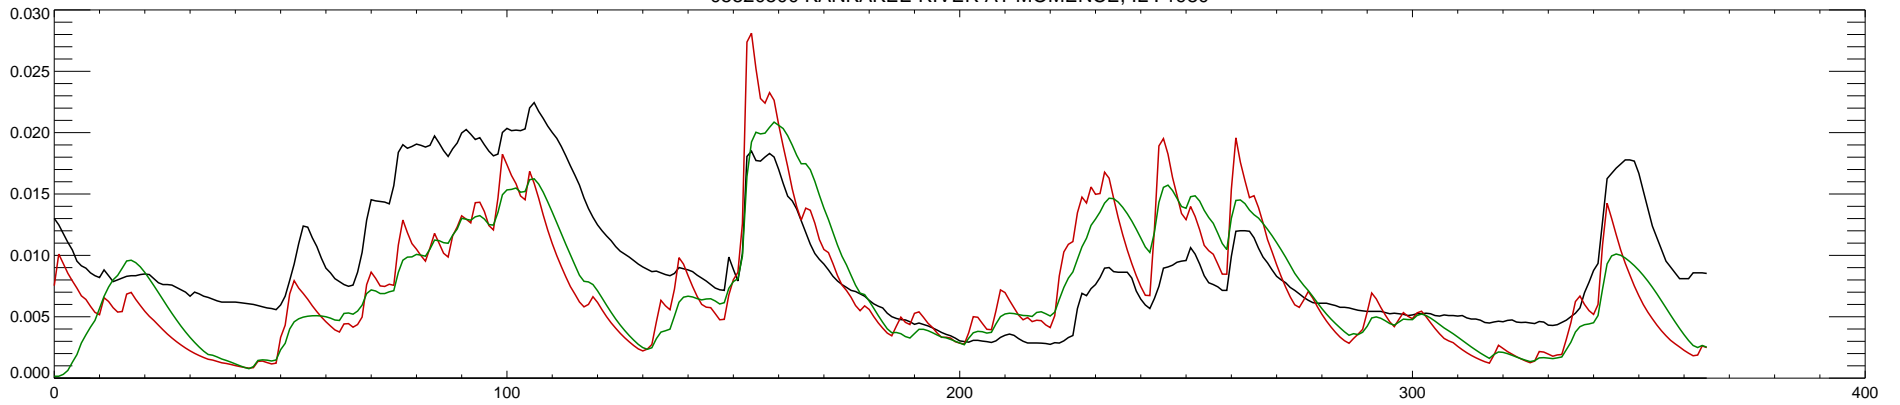

05520500 KANKAKEE RIVER AT MOMENCE, IL : 1980

05520500 KANKAKEE RIVER AT MOMENCE, IL : 1981

05520500 KANKAKEE RIVER AT MOMENCE, IL : 1982

05520500 KANKAKEE RIVER AT MOMENCE, IL : 1983

05520500 KANKAKEE RIVER AT MOMENCE, IL : 1984

05520500 KANKAKEE RIVER AT MOMENCE, IL : 1985

05520500 KANKAKEE RIVER AT MOMENCE, IL : 1986

05520500 KANKAKEE RIVER AT MOMENCE, IL : 1987

05520500 KANKAKEE RIVER AT MOMENCE, IL : 1988

05520500 KANKAKEE RIVER AT MOMENCE, IL : 1989