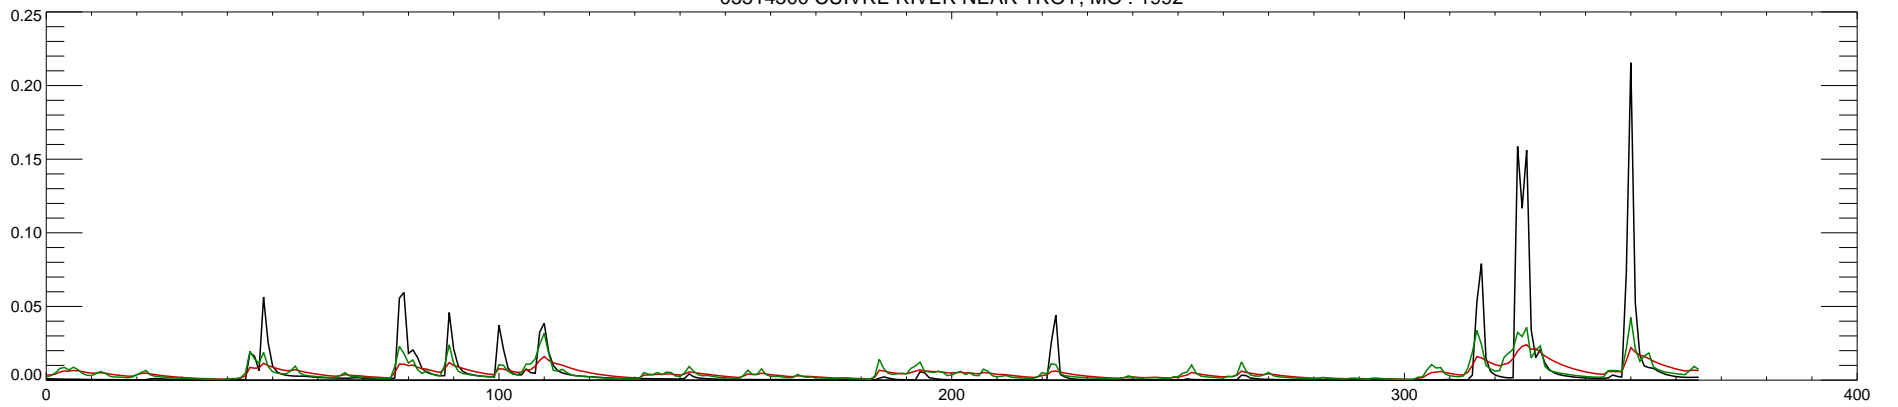

05514500 CUIVRE RIVER NEAR TROY, MO : 1993

05514500 CUIVRE RIVER NEAR TROY, MO : 1992