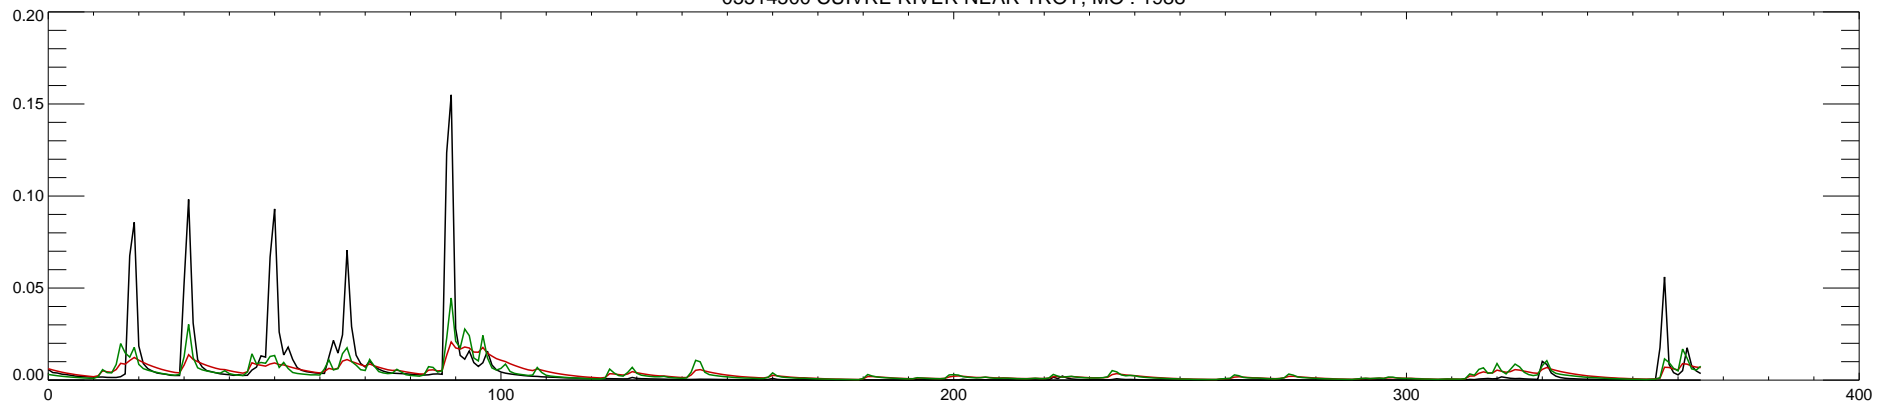

05514500 CUIVRE RIVER NEAR TROY, MO : 1985

05514500 CUIVRE RIVER NEAR TROY, MO : 1986

05514500 CUIVRE RIVER NEAR TROY, MO : 1987

05514500 CUIVRE RIVER NEAR TROY, MO : 1988

05514500 CUIVRE RIVER NEAR TROY, MO : 1989