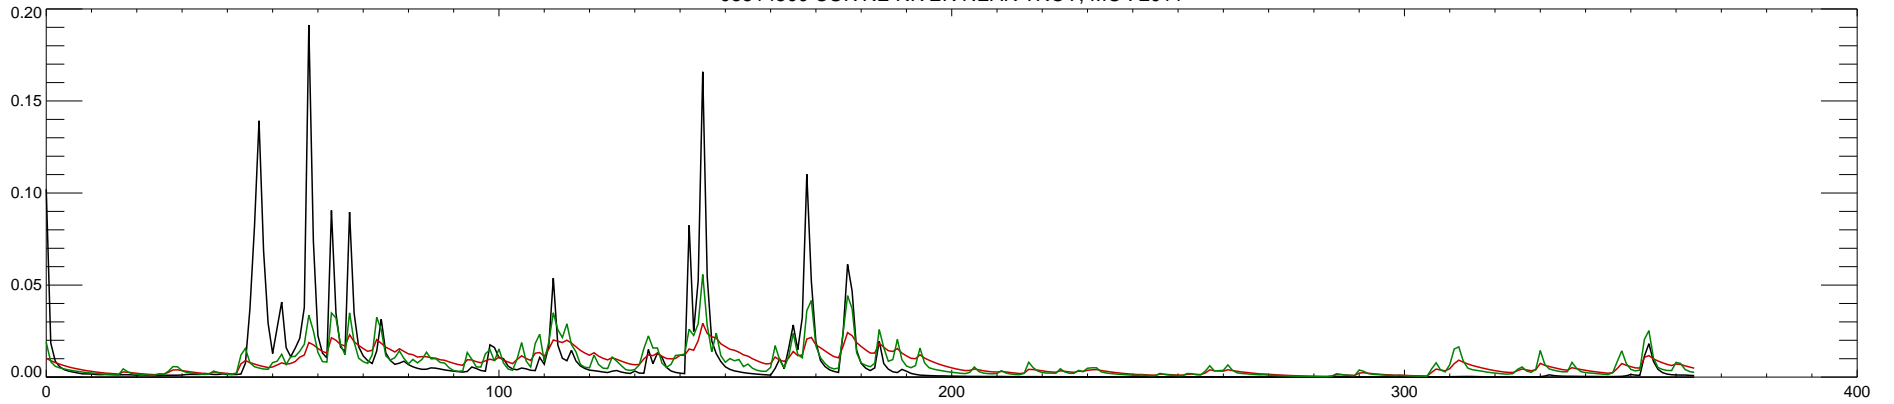

05514500 CUIVRE RIVER NEAR TROY, MO : 2012

05514500 CUIVRE RIVER NEAR TROY, MO : 2011