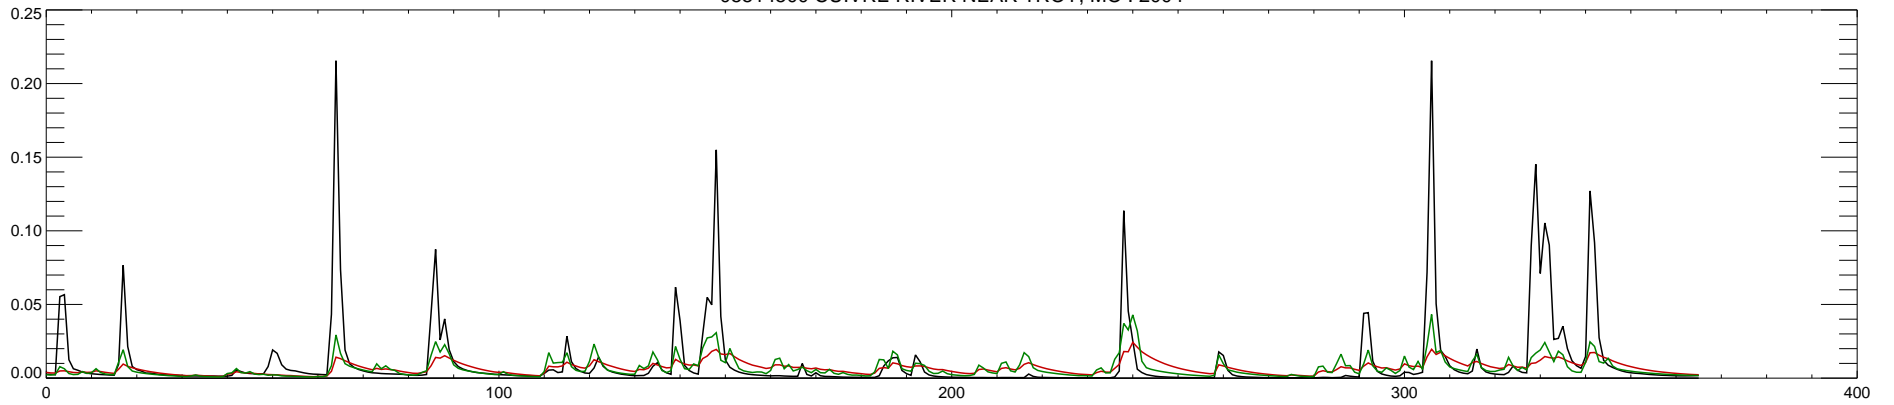

05514500 CUIVRE RIVER NEAR TROY, MO : 2000

05514500 CUIVRE RIVER NEAR TROY, MO : 2001

05514500 CUIVRE RIVER NEAR TROY, MO : 2002

05514500 CUIVRE RIVER NEAR TROY, MO : 2003

05514500 CUIVRE RIVER NEAR TROY, MO : 2004