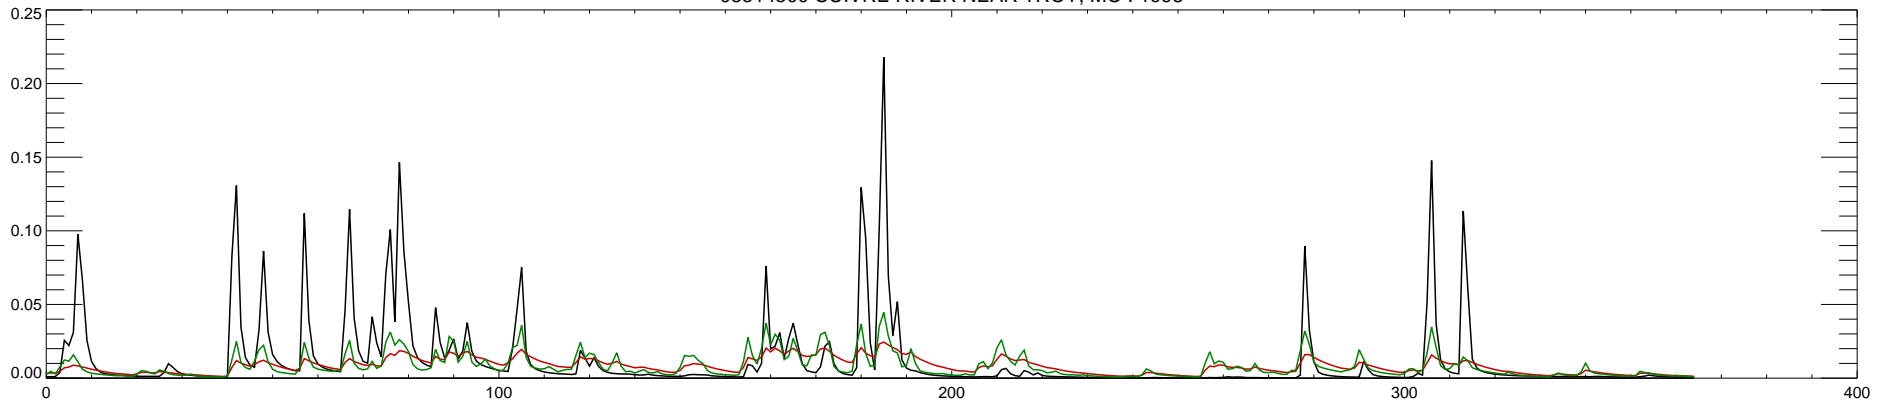

05514500 CUIVRE RIVER NEAR TROY, MO : 1995

05514500 CUIVRE RIVER NEAR TROY, MO : 1996

05514500 CUIVRE RIVER NEAR TROY, MO : 1997

05514500 CUIVRE RIVER NEAR TROY, MO : 1998

05514500 CUIVRE RIVER NEAR TROY, MO : 1999