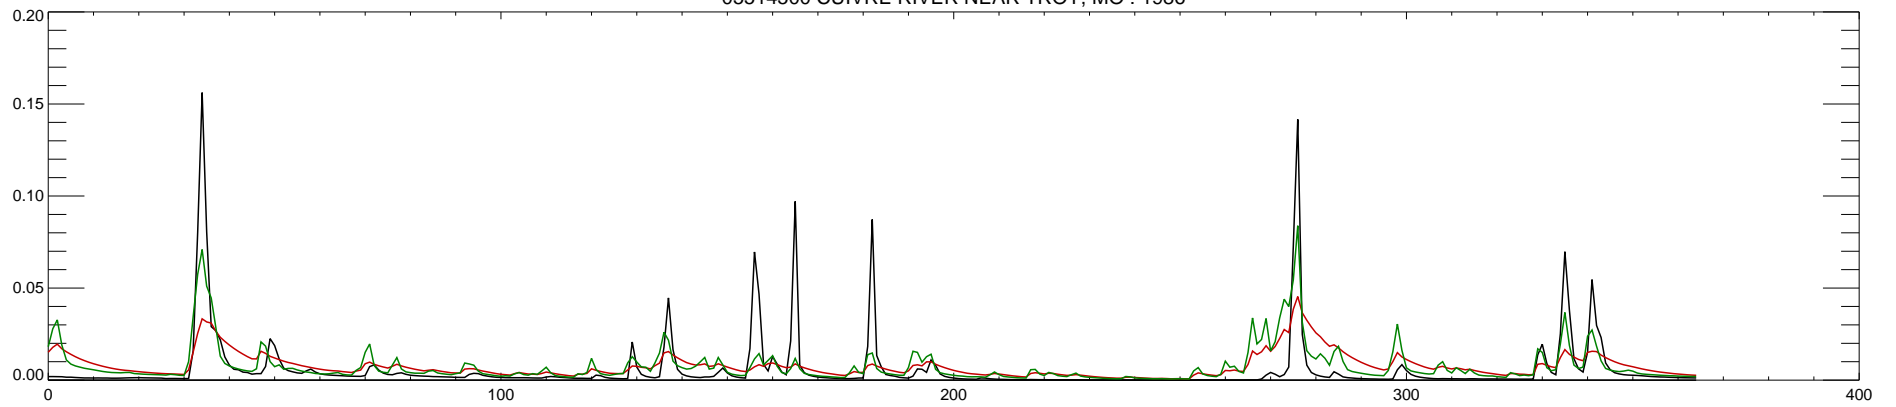

05514500 CUIVRE RIVER NEAR TROY, MO : 1987

05514500 CUIVRE RIVER NEAR TROY, MO : 1986