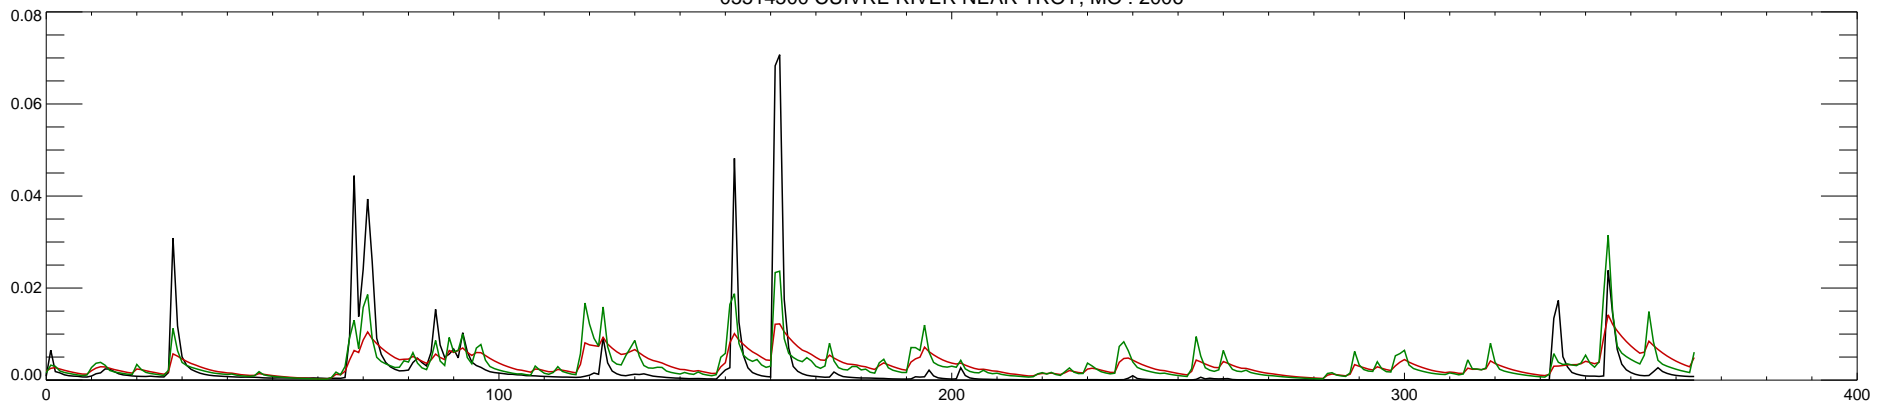

05514500 CUIVRE RIVER NEAR TROY, MO : 2007

05514500 CUIVRE RIVER NEAR TROY, MO : 2006