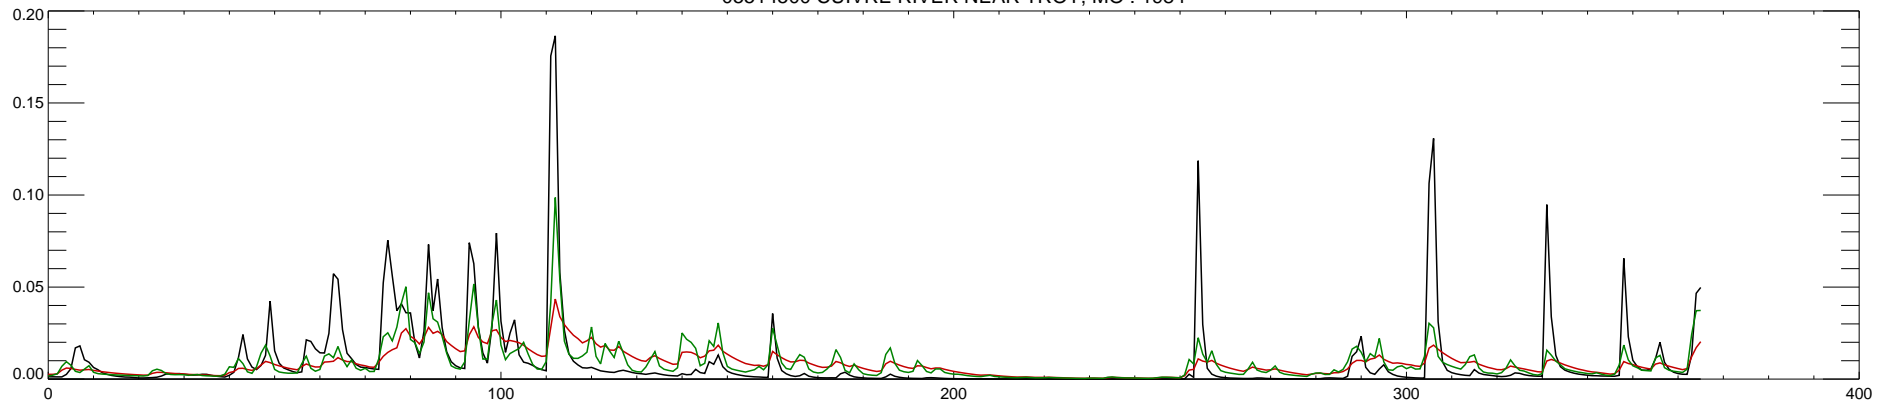

05514500 CUIVRE RIVER NEAR TROY, MO : 1980

05514500 CUIVRE RIVER NEAR TROY, MO : 1981

05514500 CUIVRE RIVER NEAR TROY, MO : 1982

05514500 CUIVRE RIVER NEAR TROY, MO : 1983

05514500 CUIVRE RIVER NEAR TROY, MO : 1984