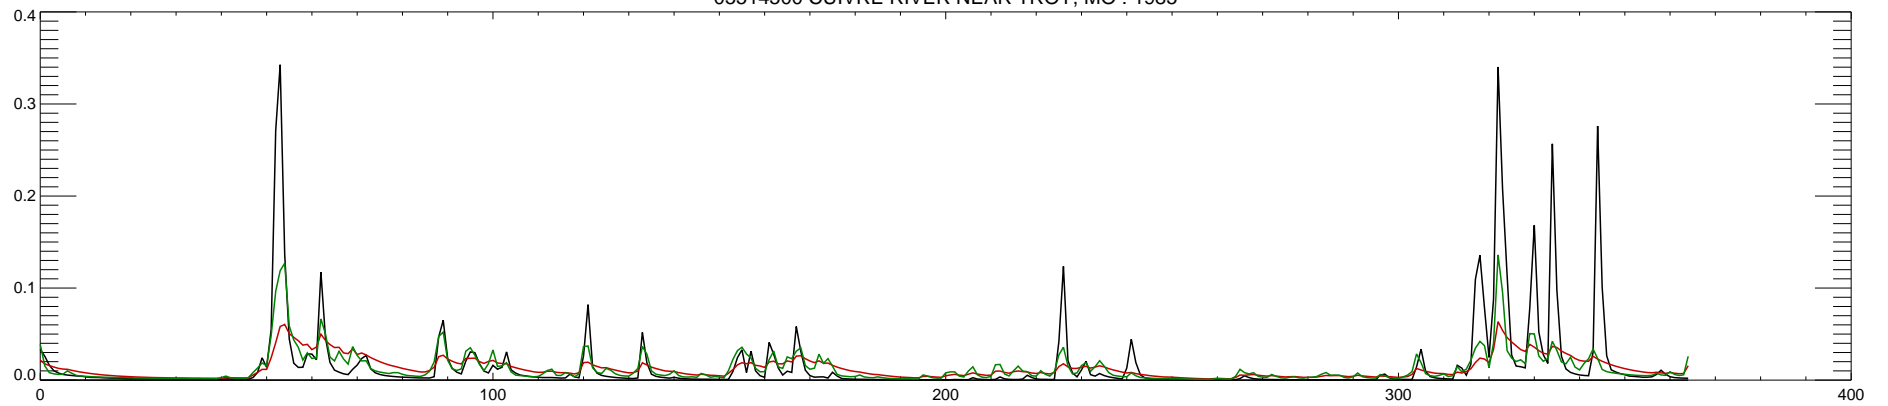

05514500 CUIVRE RIVER NEAR TROY, MO : 1986

05514500 CUIVRE RIVER NEAR TROY, MO : 1985