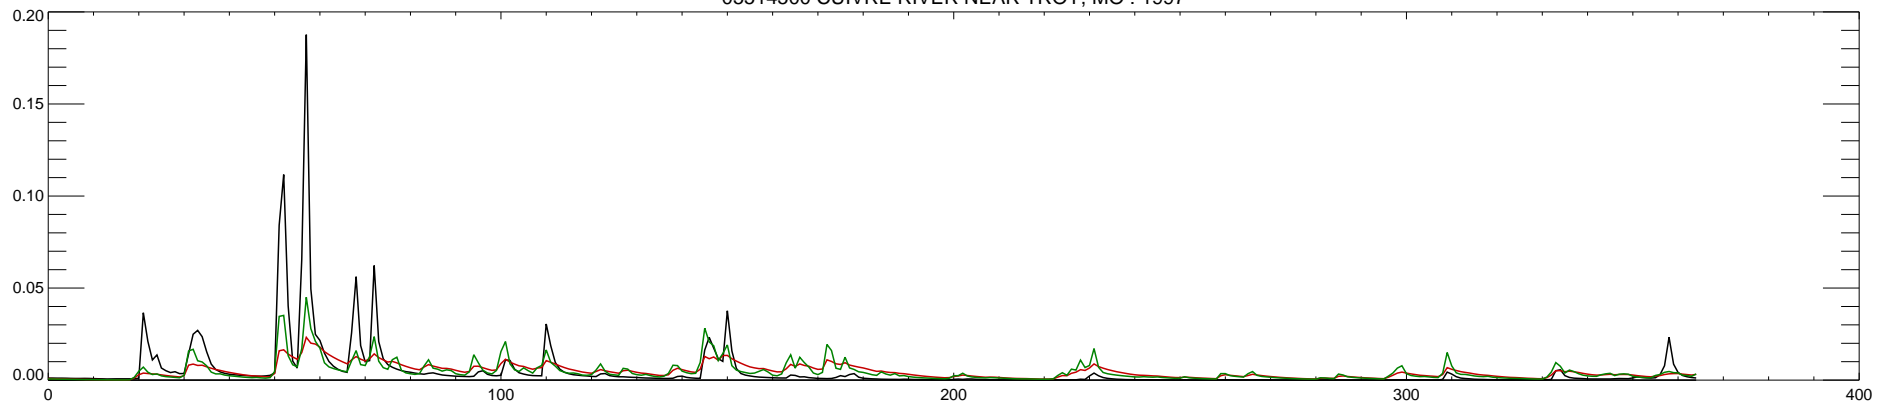

05514500 CUIVRE RIVER NEAR TROY, MO : 1998

05514500 CUIVRE RIVER NEAR TROY, MO : 1997