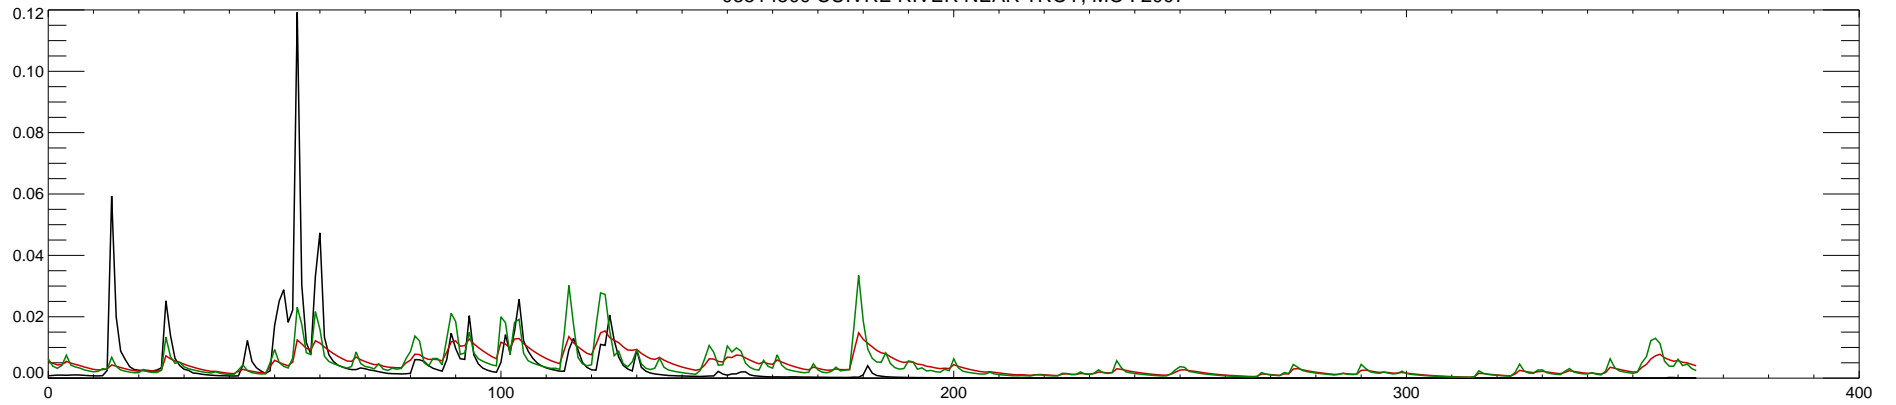

05514500 CUIVRE RIVER NEAR TROY, MO : 2008

05514500 CUIVRE RIVER NEAR TROY, MO : 2007