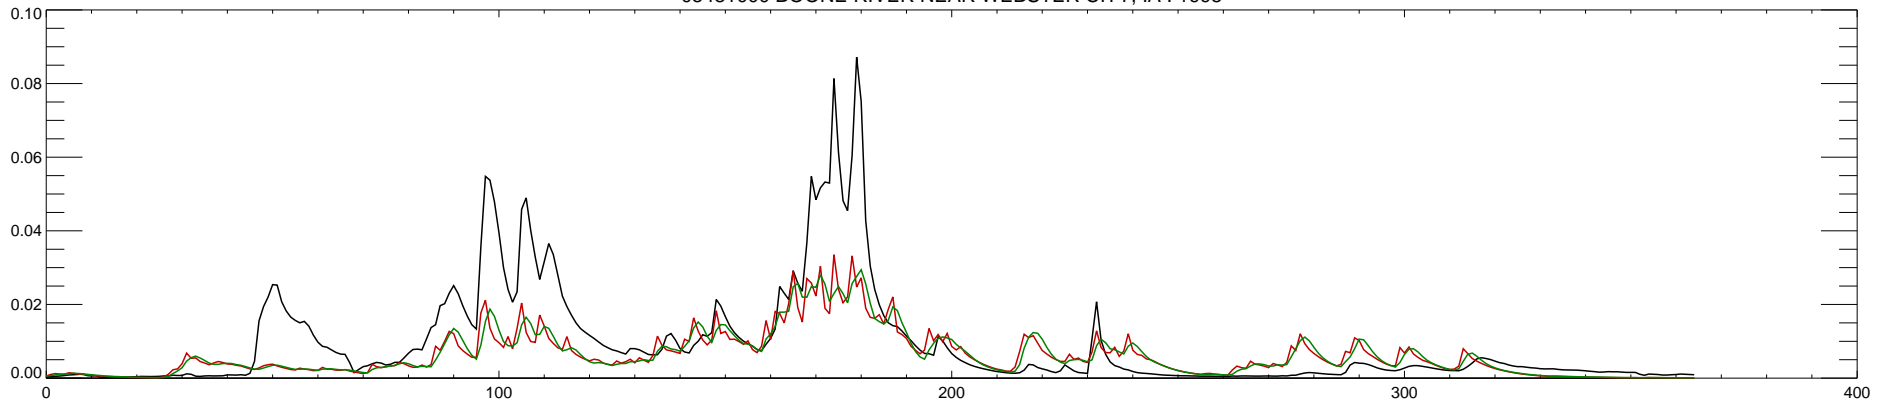

05481000 BOONE RIVER NEAR WEBSTER CITY, IA : 1995

05481000 BOONE RIVER NEAR WEBSTER CITY, IA : 1996

05481000 BOONE RIVER NEAR WEBSTER CITY, IA : 1997

05481000 BOONE RIVER NEAR WEBSTER CITY, IA : 1998

05481000 BOONE RIVER NEAR WEBSTER CITY, IA : 1999