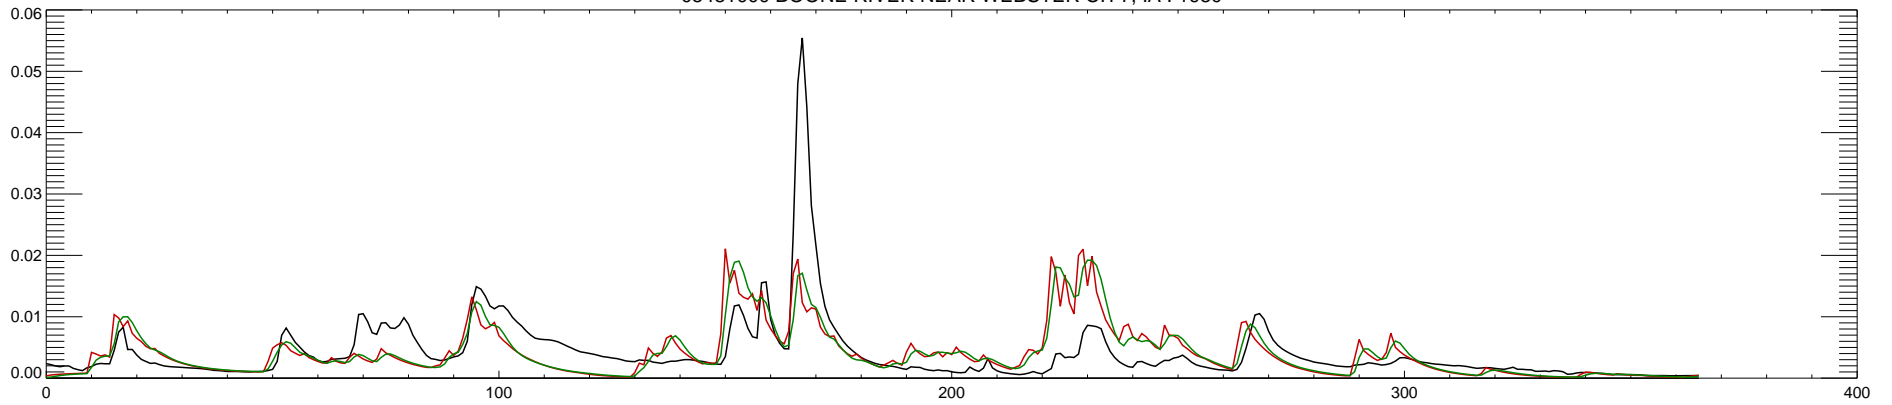

05481000 BOONE RIVER NEAR WEBSTER CITY, IA : 1980

05481000 BOONE RIVER NEAR WEBSTER CITY, IA : 1981

05481000 BOONE RIVER NEAR WEBSTER CITY, IA : 1982

05481000 BOONE RIVER NEAR WEBSTER CITY, IA : 1983

05481000 BOONE RIVER NEAR WEBSTER CITY, IA : 1984