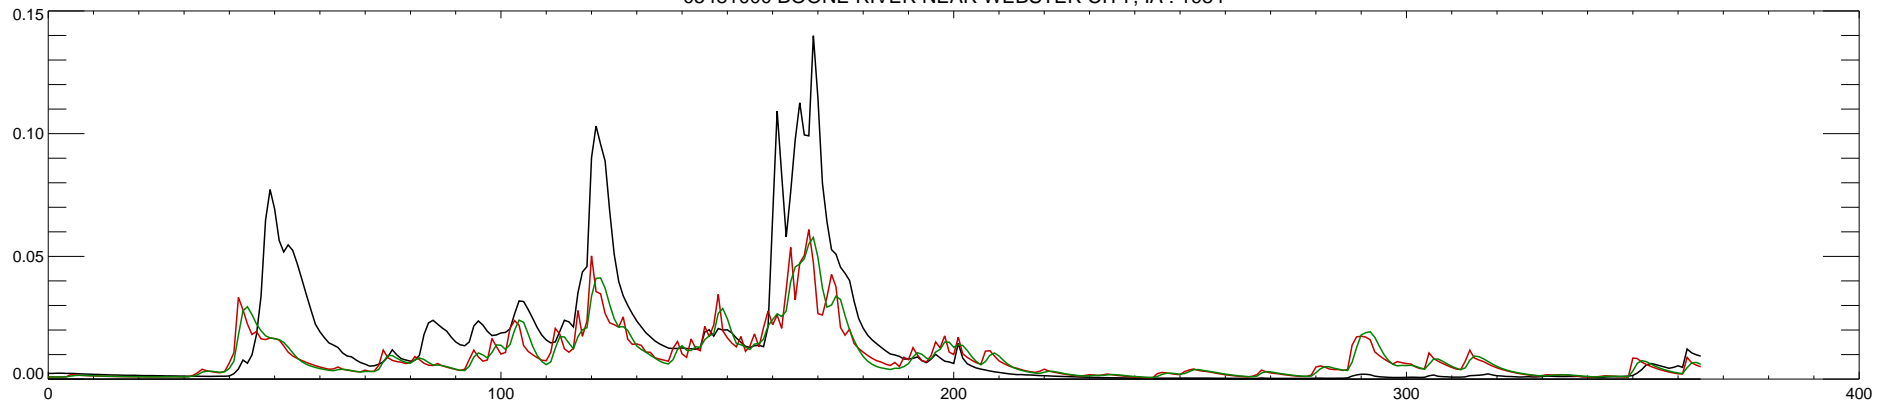

05481000 BOONE RIVER NEAR WEBSTER CITY, IA : 1980

05481000 BOONE RIVER NEAR WEBSTER CITY, IA : 1981

05481000 BOONE RIVER NEAR WEBSTER CITY, IA : 1982

05481000 BOONE RIVER NEAR WEBSTER CITY, IA : 1983

05481000 BOONE RIVER NEAR WEBSTER CITY, IA : 1984