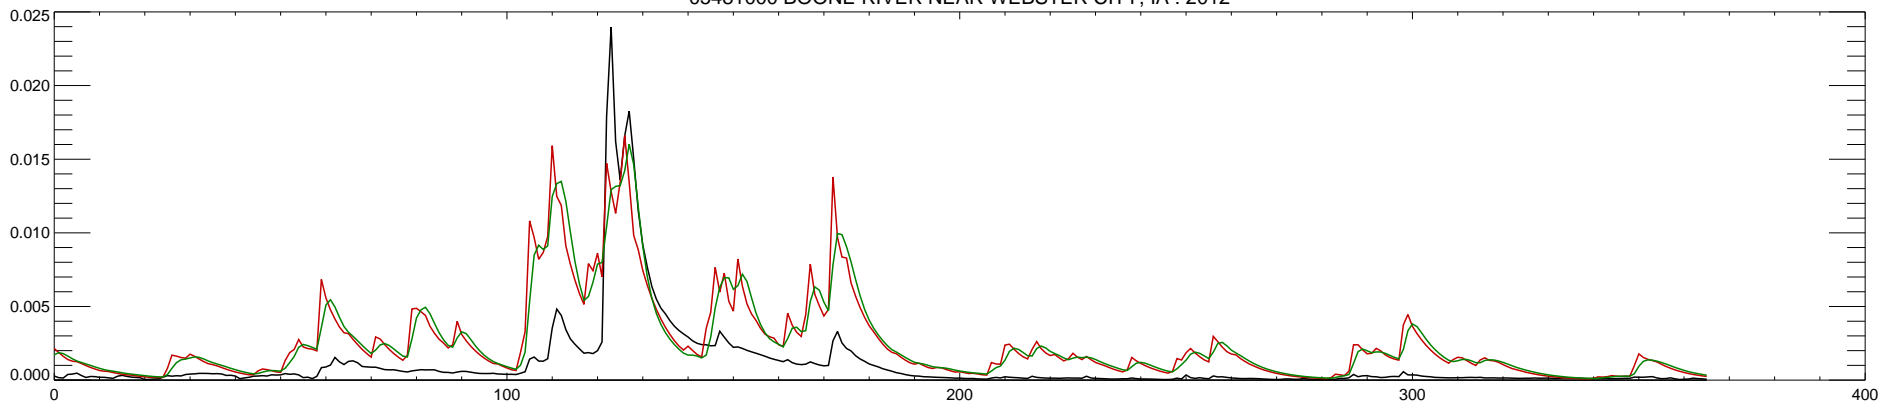

05481000 BOONE RIVER NEAR WEBSTER CITY, IA : 2013

05481000 BOONE RIVER NEAR WEBSTER CITY, IA : 2012