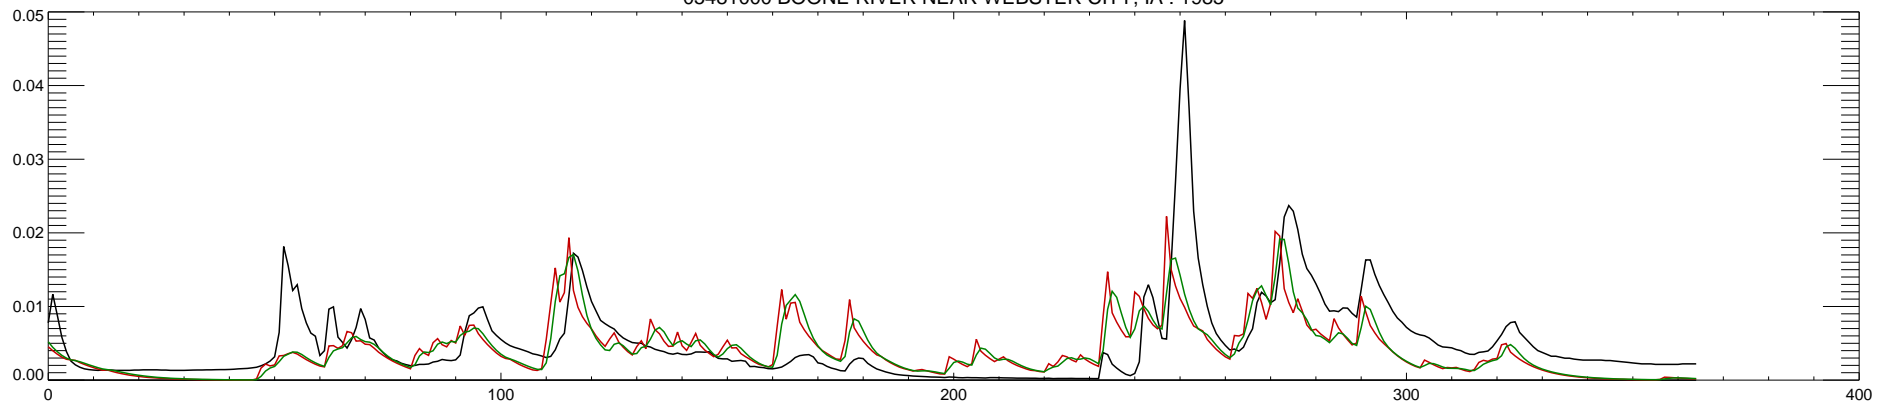

05481000 BOONE RIVER NEAR WEBSTER CITY, IA : 1986

05481000 BOONE RIVER NEAR WEBSTER CITY, IA : 1985