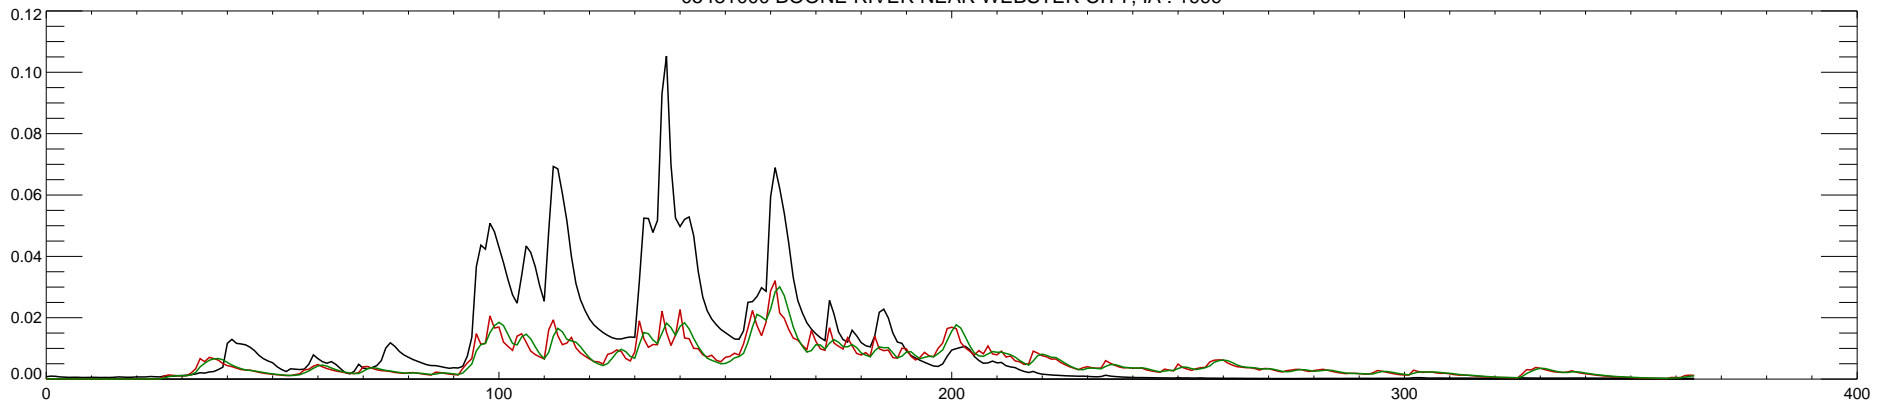

05481000 BOONE RIVER NEAR WEBSTER CITY, IA : 1995

05481000 BOONE RIVER NEAR WEBSTER CITY, IA : 1996

05481000 BOONE RIVER NEAR WEBSTER CITY, IA : 1997

05481000 BOONE RIVER NEAR WEBSTER CITY, IA : 1998

05481000 BOONE RIVER NEAR WEBSTER CITY, IA : 1999