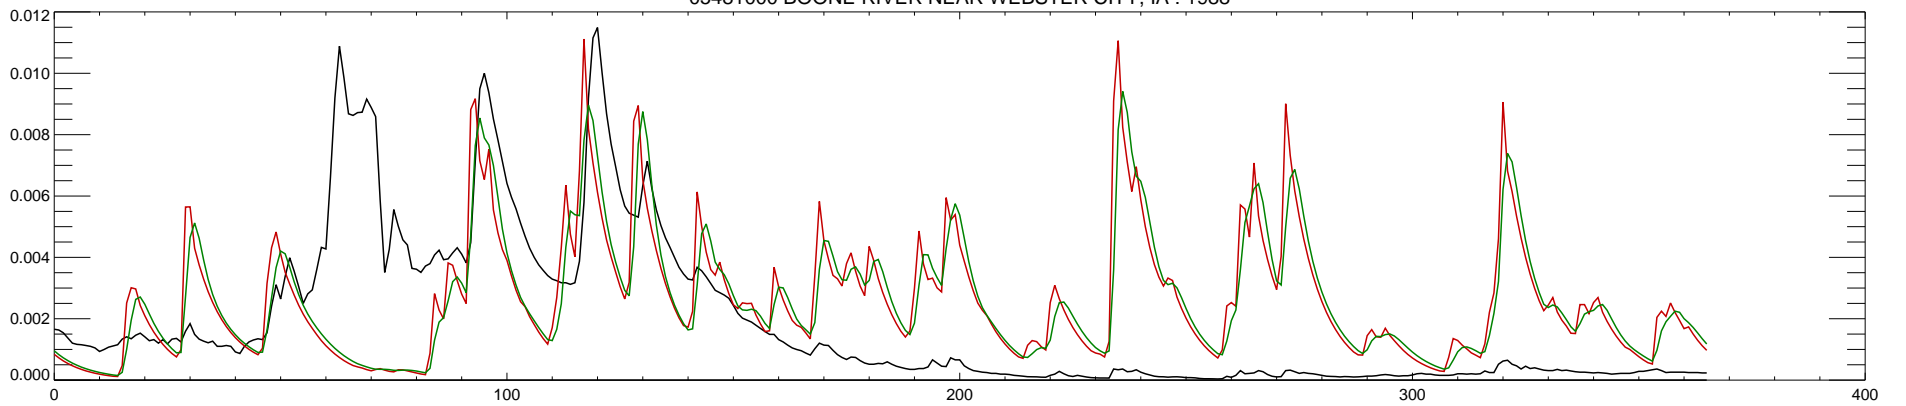

05481000 BOONE RIVER NEAR WEBSTER CITY, IA : 1985

05481000 BOONE RIVER NEAR WEBSTER CITY, IA : 1986

05481000 BOONE RIVER NEAR WEBSTER CITY, IA : 1987

05481000 BOONE RIVER NEAR WEBSTER CITY, IA : 1988

05481000 BOONE RIVER NEAR WEBSTER CITY, IA : 1989