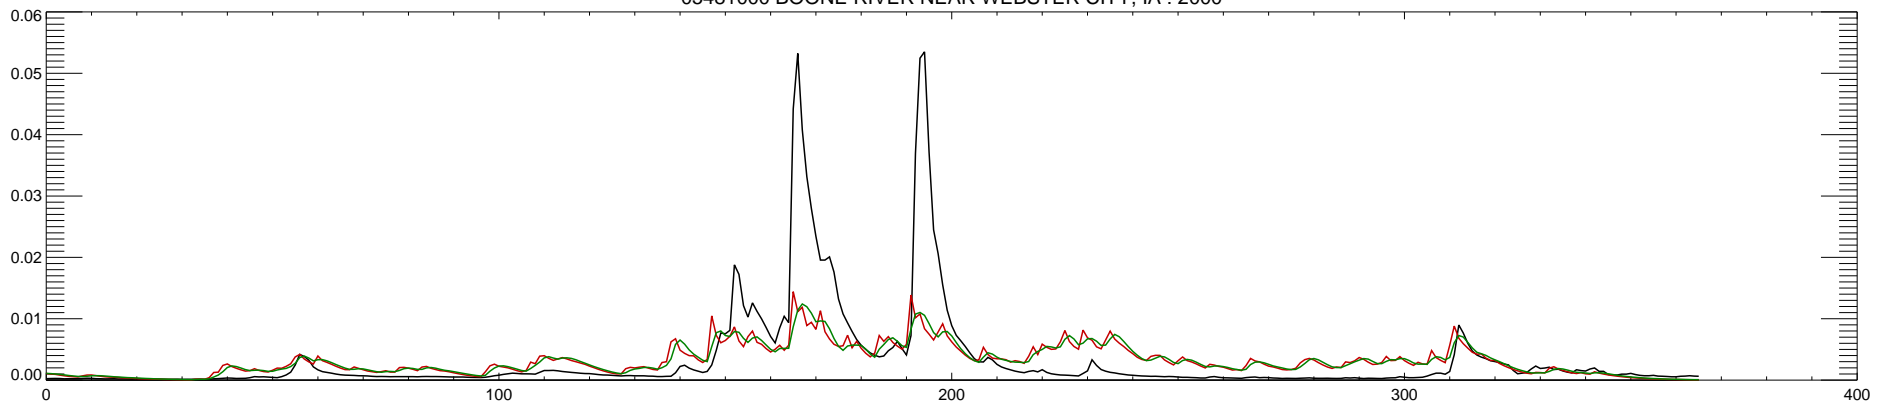

05481000 BOONE RIVER NEAR WEBSTER CITY, IA : 2001

05481000 BOONE RIVER NEAR WEBSTER CITY, IA : 2000