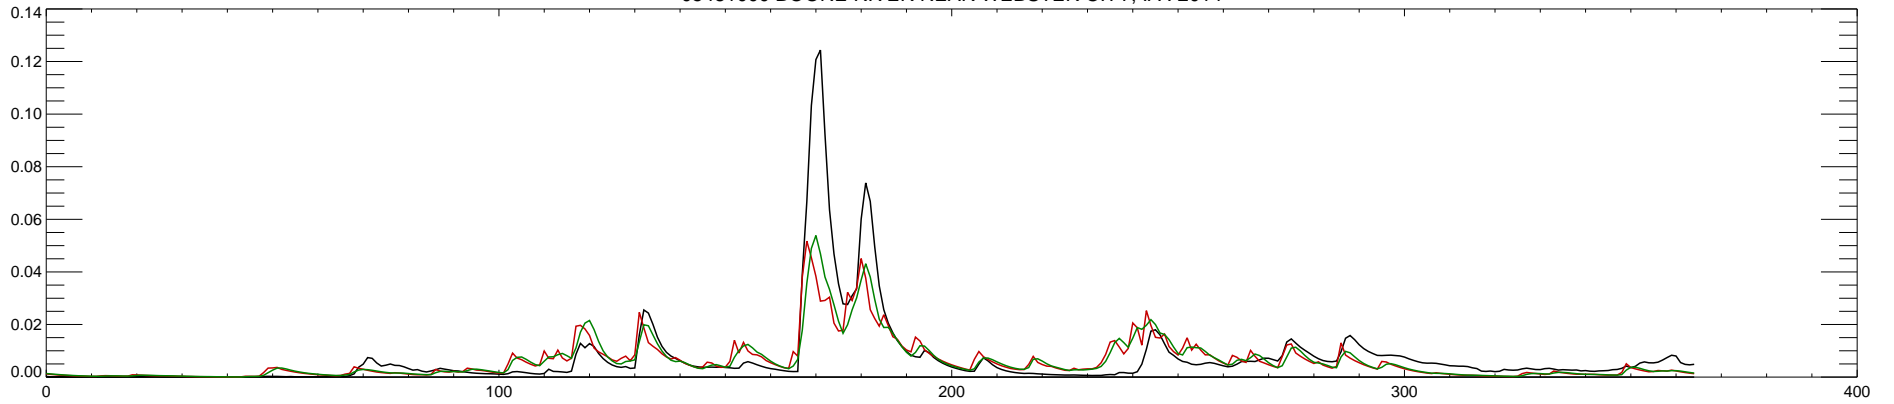

05481000 BOONE RIVER NEAR WEBSTER CITY, IA : 2010

05481000 BOONE RIVER NEAR WEBSTER CITY, IA : 2011

05481000 BOONE RIVER NEAR WEBSTER CITY, IA : 2012

05481000 BOONE RIVER NEAR WEBSTER CITY, IA : 2013

05481000 BOONE RIVER NEAR WEBSTER CITY, IA : 2014