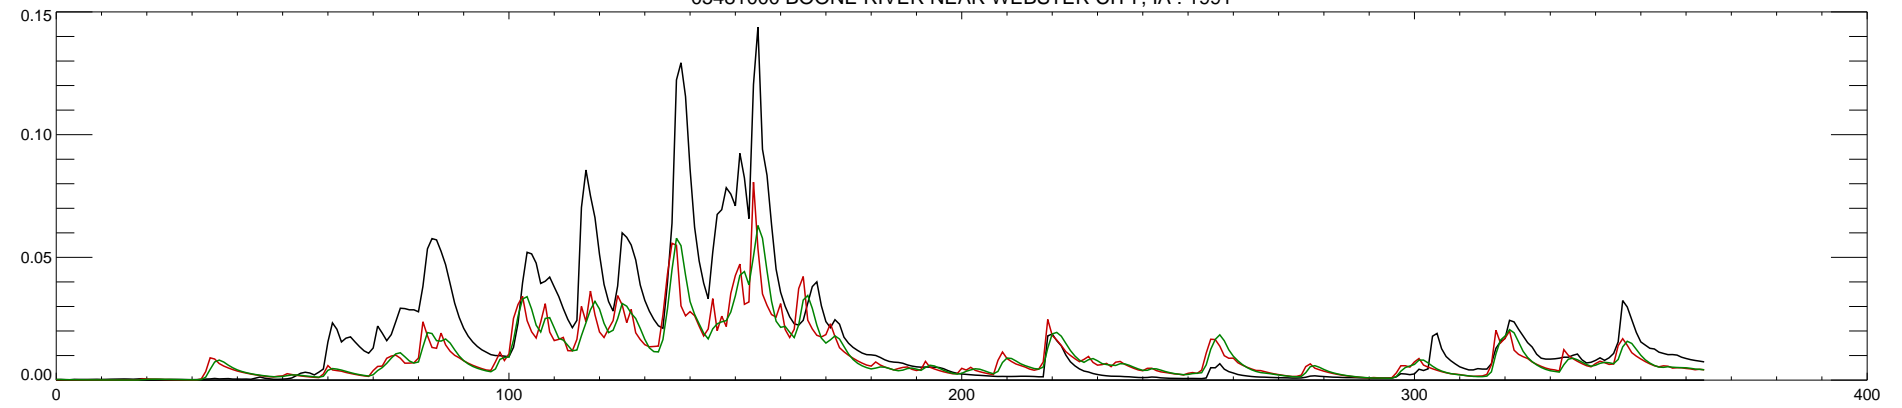

05481000 BOONE RIVER NEAR WEBSTER CITY, IA : 1992

05481000 BOONE RIVER NEAR WEBSTER CITY, IA : 1991