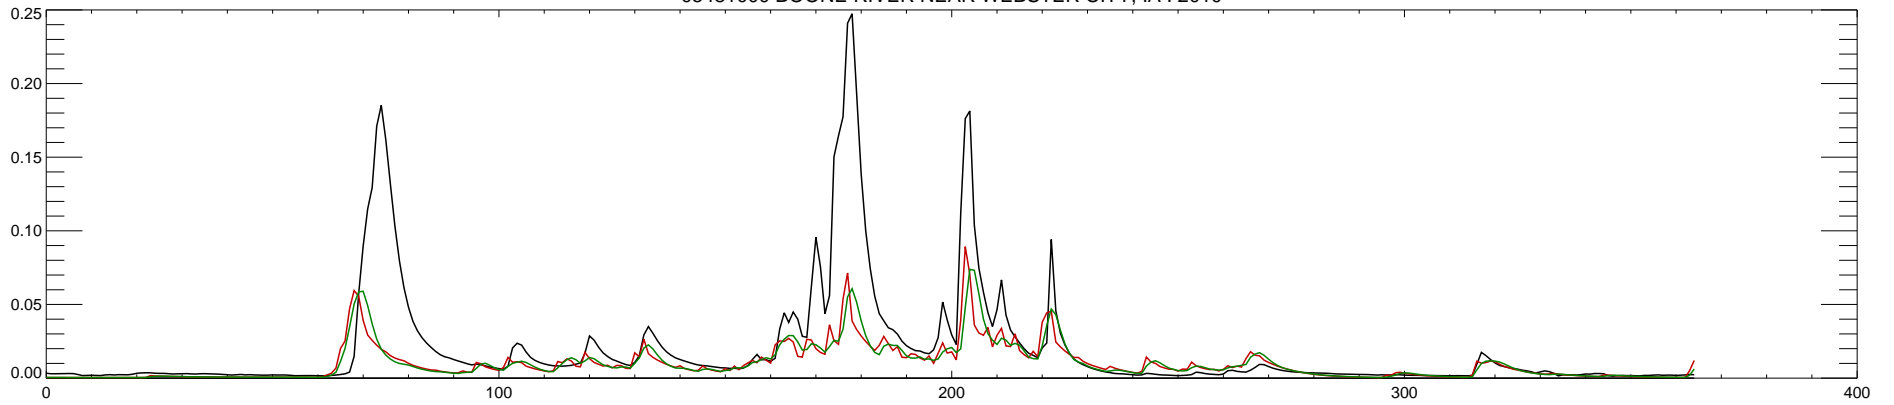

05481000 BOONE RIVER NEAR WEBSTER CITY, IA : 2011

05481000 BOONE RIVER NEAR WEBSTER CITY, IA : 2010