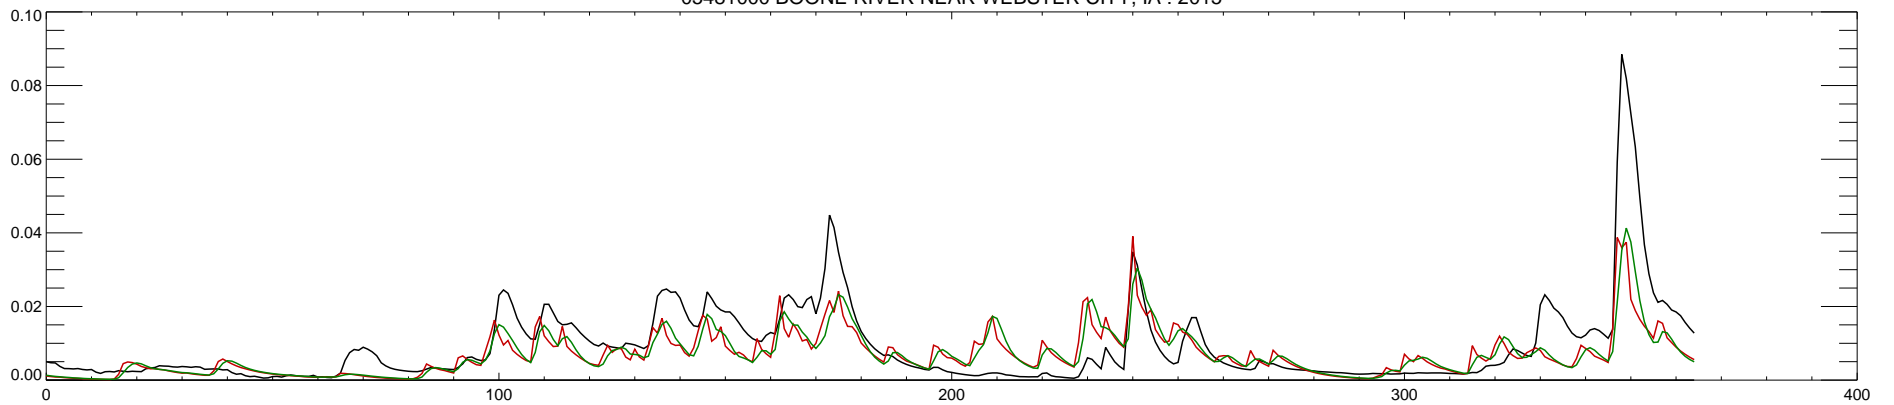

05481000 BOONE RIVER NEAR WEBSTER CITY, IA : 2016

05481000 BOONE RIVER NEAR WEBSTER CITY, IA : 2015