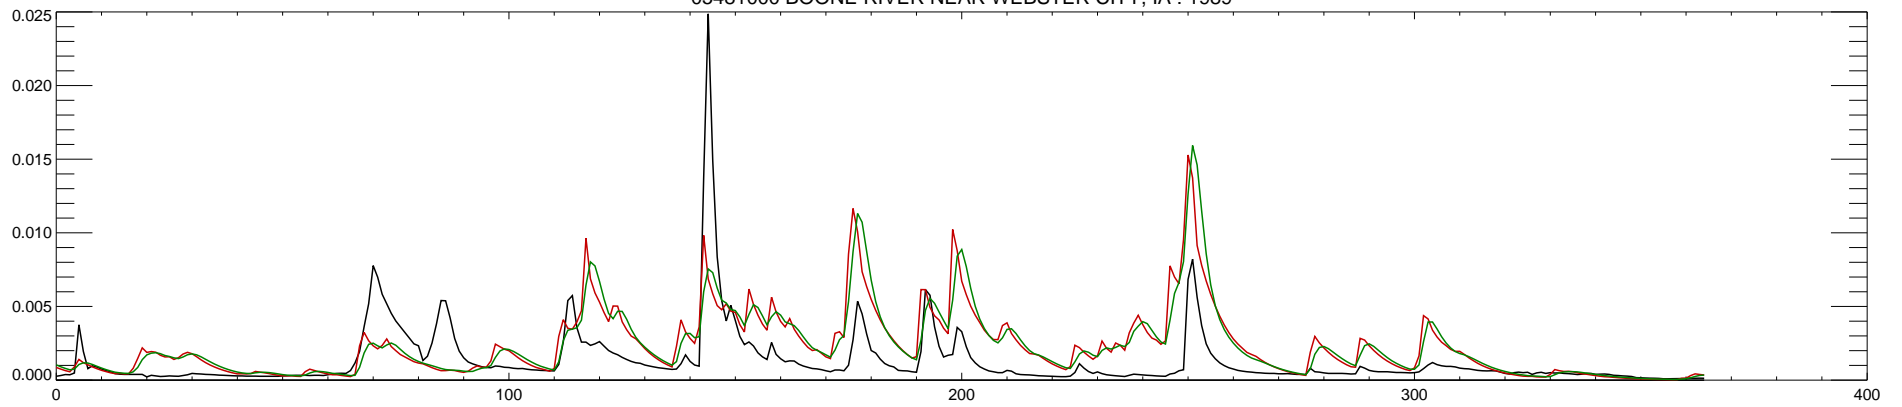

05481000 BOONE RIVER NEAR WEBSTER CITY, IA : 1985

05481000 BOONE RIVER NEAR WEBSTER CITY, IA : 1986

05481000 BOONE RIVER NEAR WEBSTER CITY, IA : 1987

05481000 BOONE RIVER NEAR WEBSTER CITY, IA : 1988

05481000 BOONE RIVER NEAR WEBSTER CITY, IA : 1989