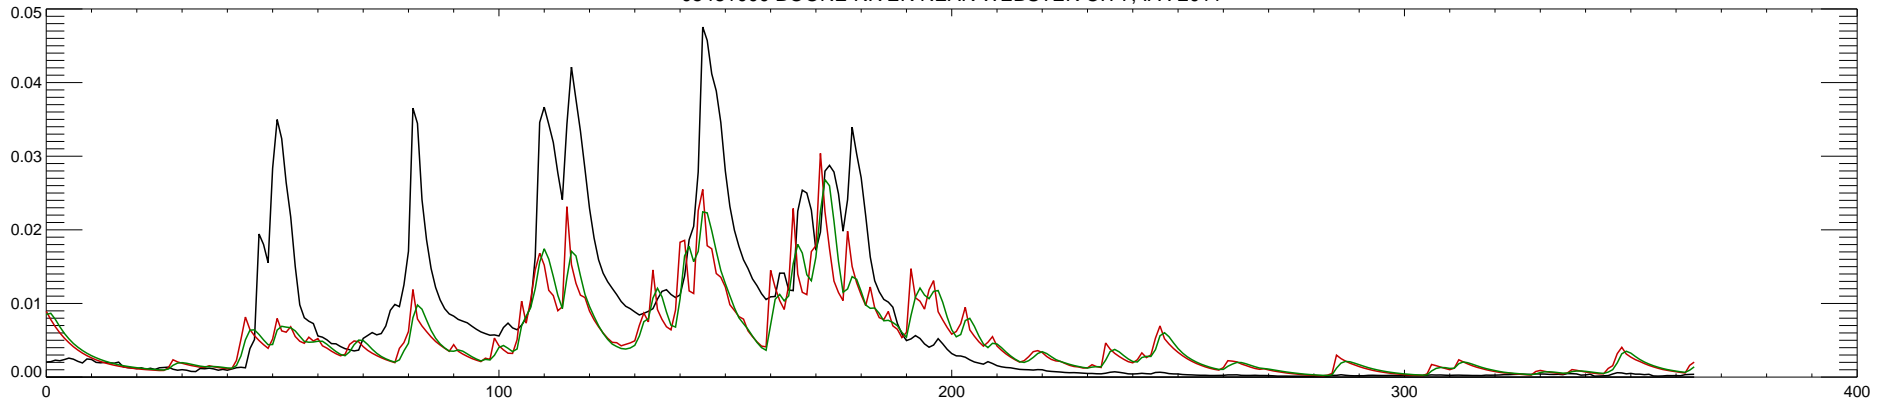

05481000 BOONE RIVER NEAR WEBSTER CITY, IA : 2012

05481000 BOONE RIVER NEAR WEBSTER CITY, IA : 2011