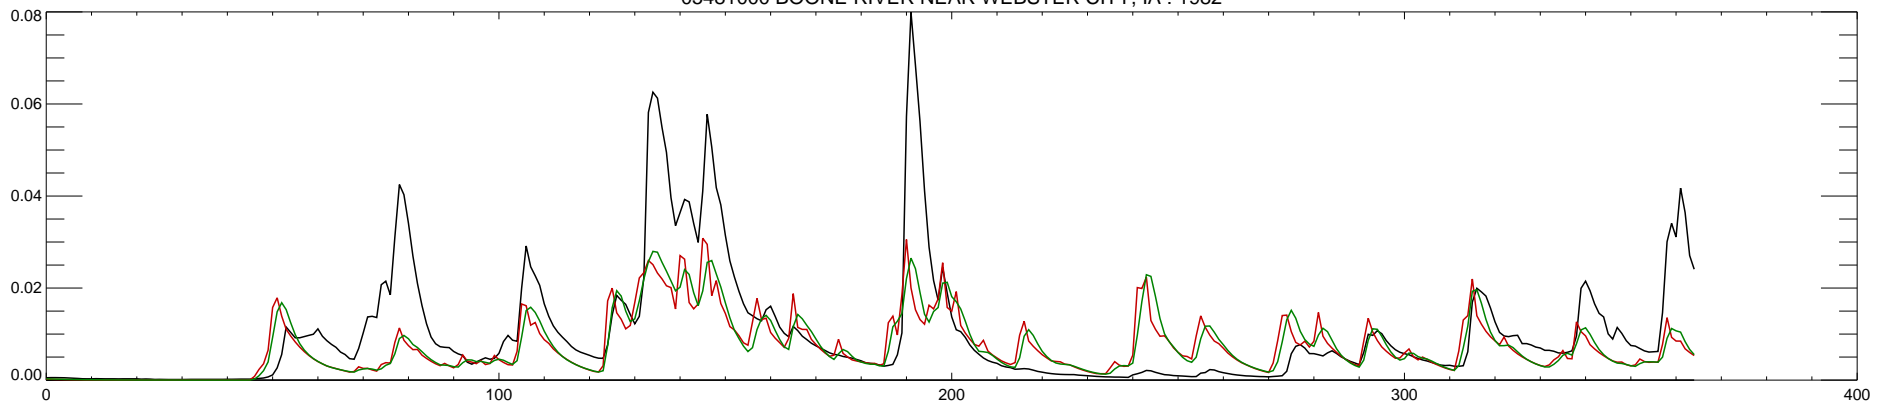

05481000 BOONE RIVER NEAR WEBSTER CITY, IA : 1980

05481000 BOONE RIVER NEAR WEBSTER CITY, IA : 1981

05481000 BOONE RIVER NEAR WEBSTER CITY, IA : 1982

05481000 BOONE RIVER NEAR WEBSTER CITY, IA : 1983

05481000 BOONE RIVER NEAR WEBSTER CITY, IA : 1984