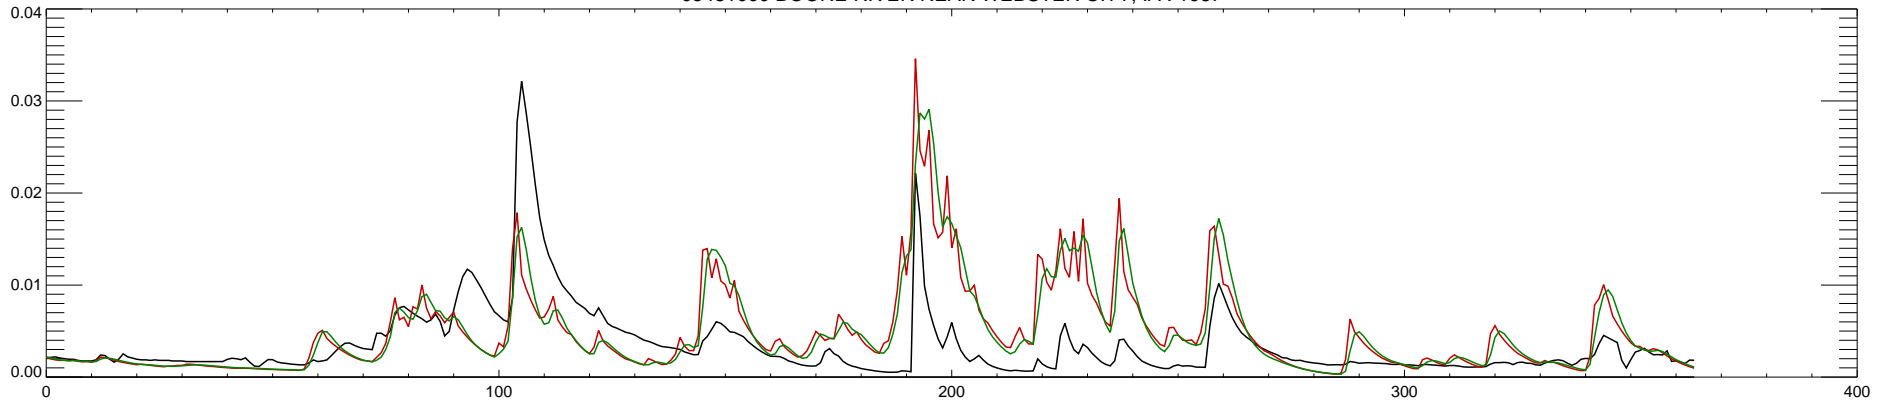

05481000 BOONE RIVER NEAR WEBSTER CITY, IA : 1988

05481000 BOONE RIVER NEAR WEBSTER CITY, IA : 1987