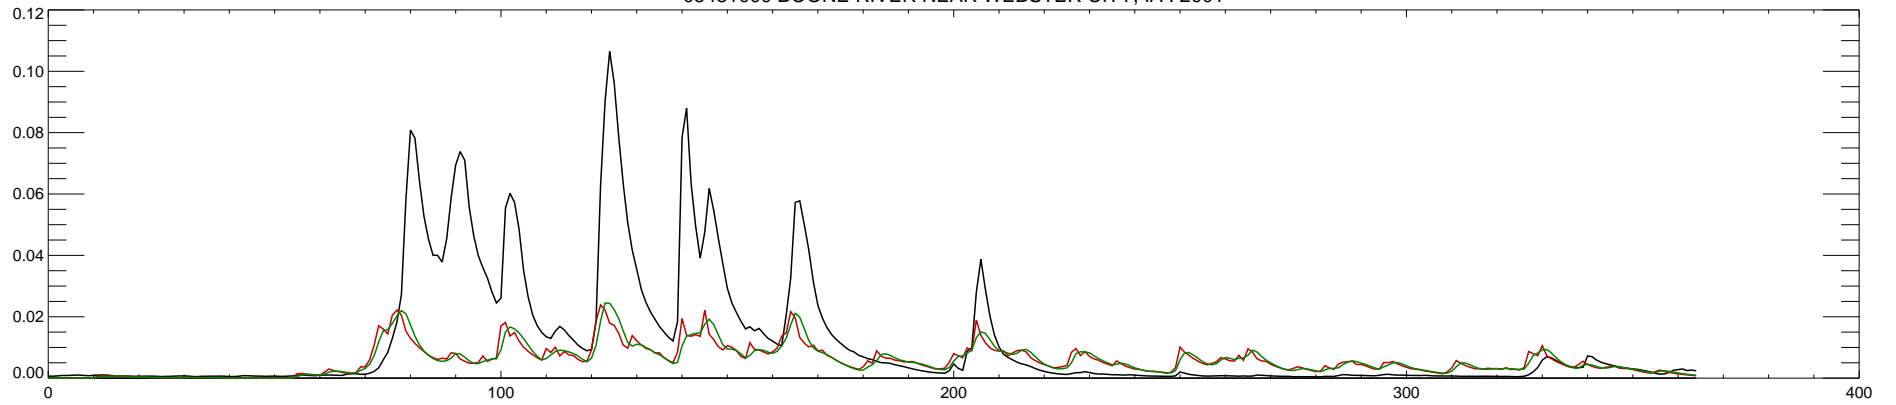

05481000 BOONE RIVER NEAR WEBSTER CITY, IA : 2002

05481000 BOONE RIVER NEAR WEBSTER CITY, IA : 2001