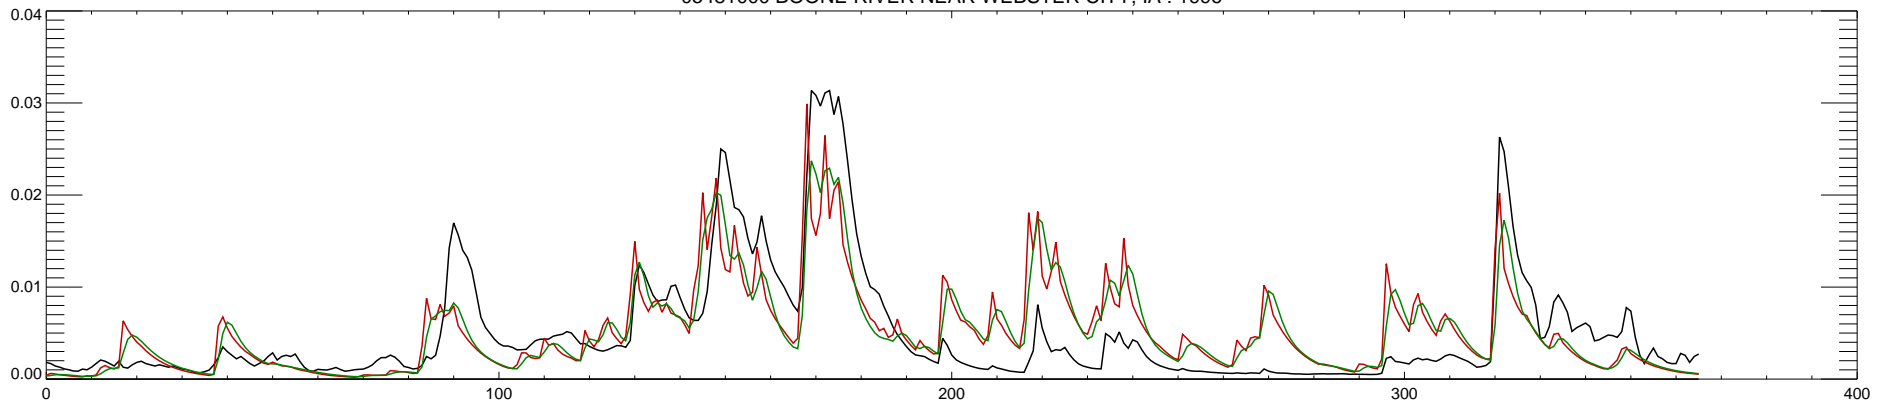

05481000 BOONE RIVER NEAR WEBSTER CITY, IA : 1997

05481000 BOONE RIVER NEAR WEBSTER CITY, IA : 1996