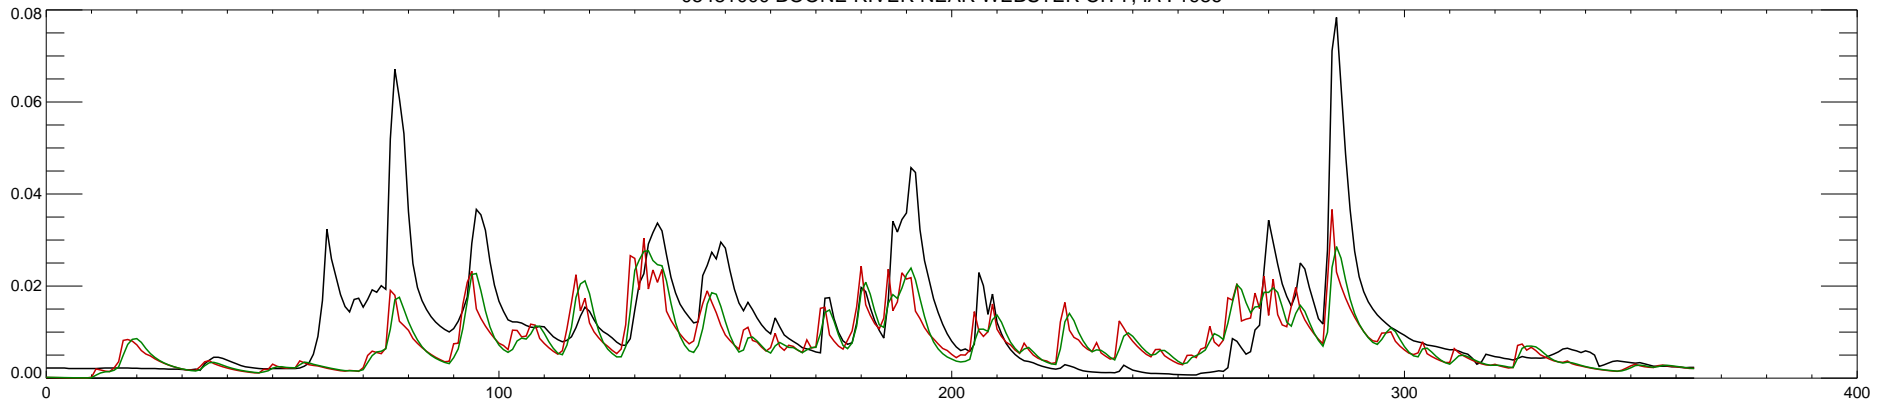

05481000 BOONE RIVER NEAR WEBSTER CITY, IA : 1987

05481000 BOONE RIVER NEAR WEBSTER CITY, IA : 1986