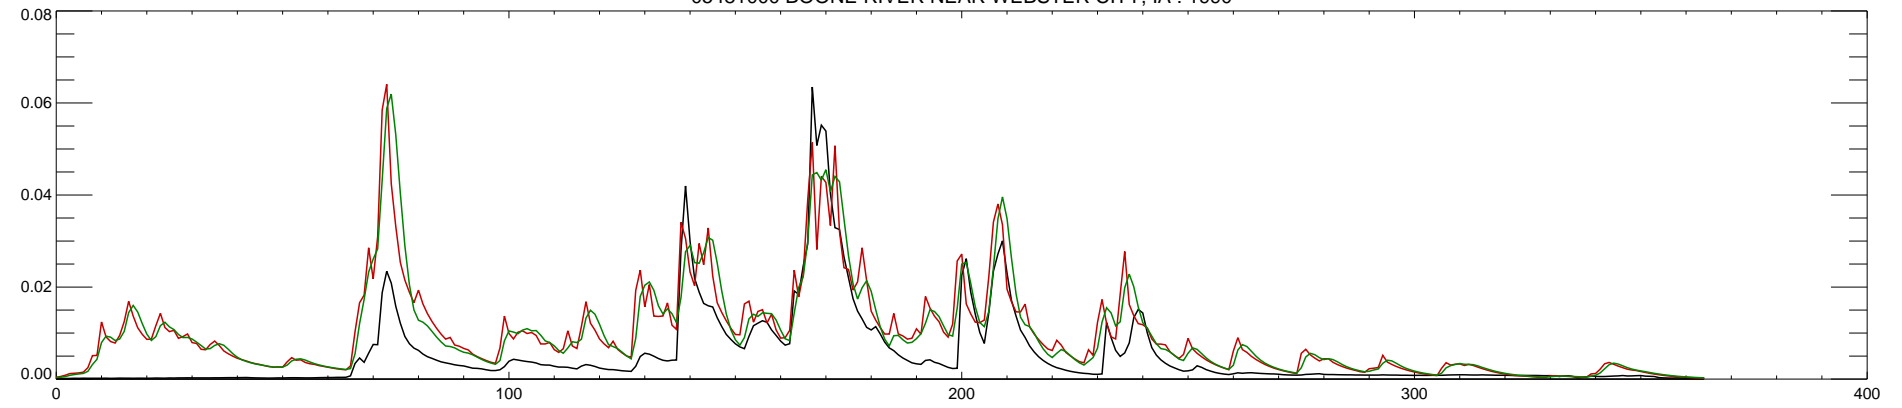

05481000 BOONE RIVER NEAR WEBSTER CITY, IA : 1991

05481000 BOONE RIVER NEAR WEBSTER CITY, IA : 1990