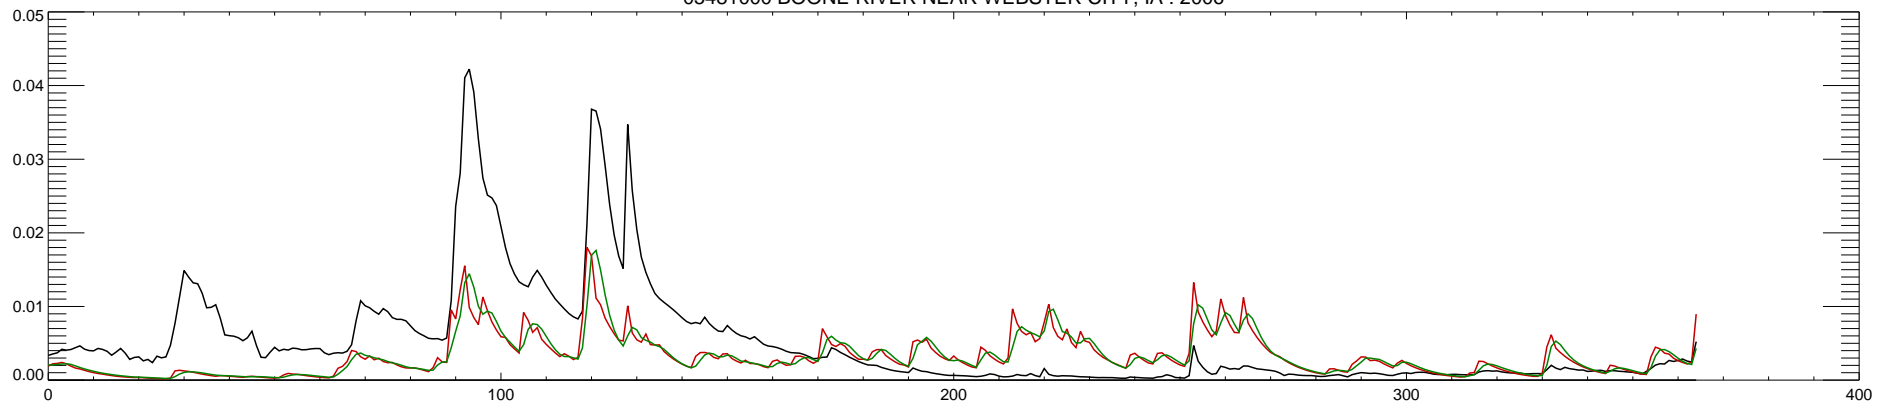

05481000 BOONE RIVER NEAR WEBSTER CITY, IA : 2007

05481000 BOONE RIVER NEAR WEBSTER CITY, IA : 2006