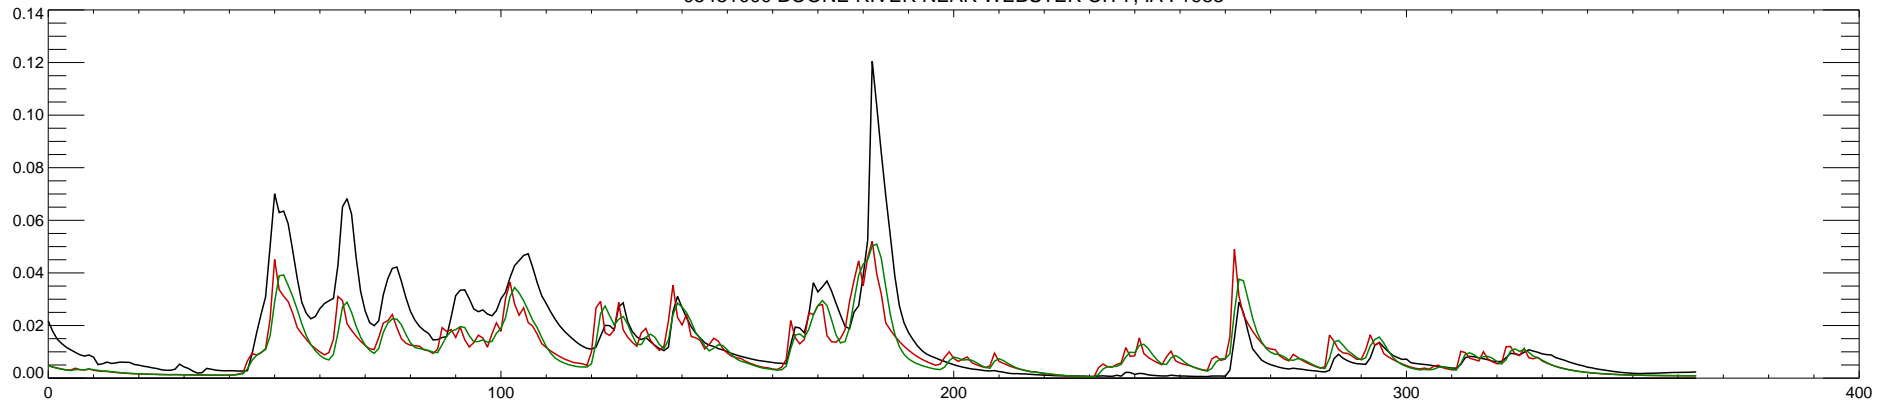

05481000 BOONE RIVER NEAR WEBSTER CITY, IA : 1980

05481000 BOONE RIVER NEAR WEBSTER CITY, IA : 1981

05481000 BOONE RIVER NEAR WEBSTER CITY, IA : 1982

05481000 BOONE RIVER NEAR WEBSTER CITY, IA : 1983

05481000 BOONE RIVER NEAR WEBSTER CITY, IA : 1984