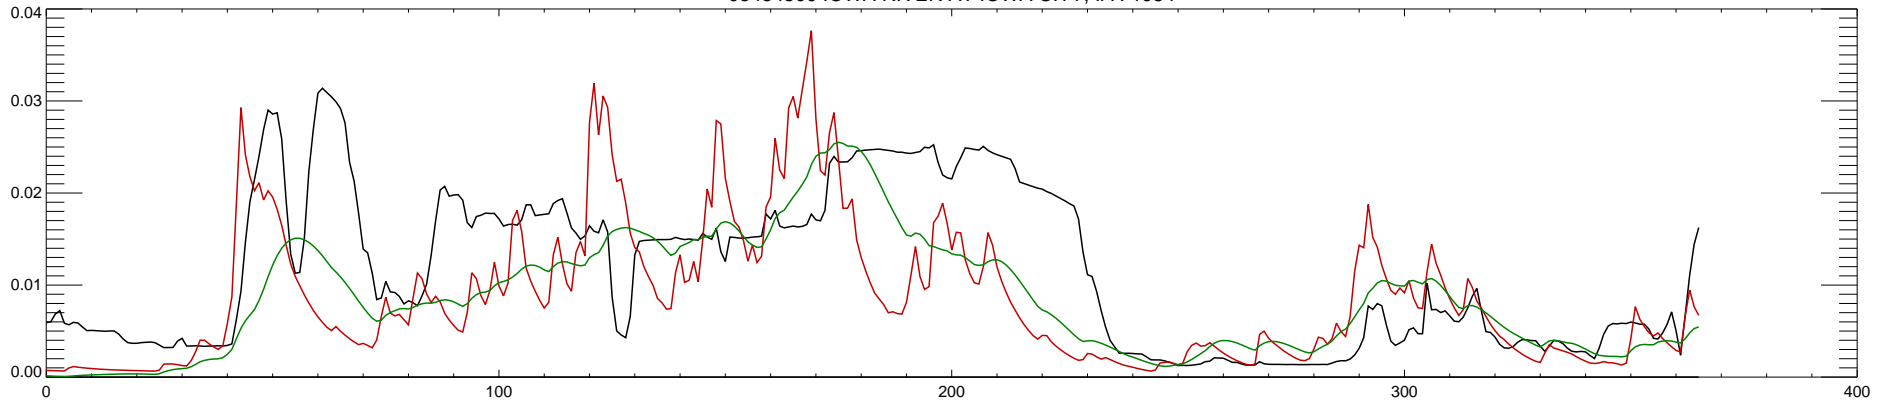

05454500 IOWA RIVER AT IOWA CITY, IA : 1980

05454500 IOWA RIVER AT IOWA CITY, IA : 1981

05454500 IOWA RIVER AT IOWA CITY, IA : 1982

05454500 IOWA RIVER AT IOWA CITY, IA : 1983

05454500 IOWA RIVER AT IOWA CITY, IA : 1984