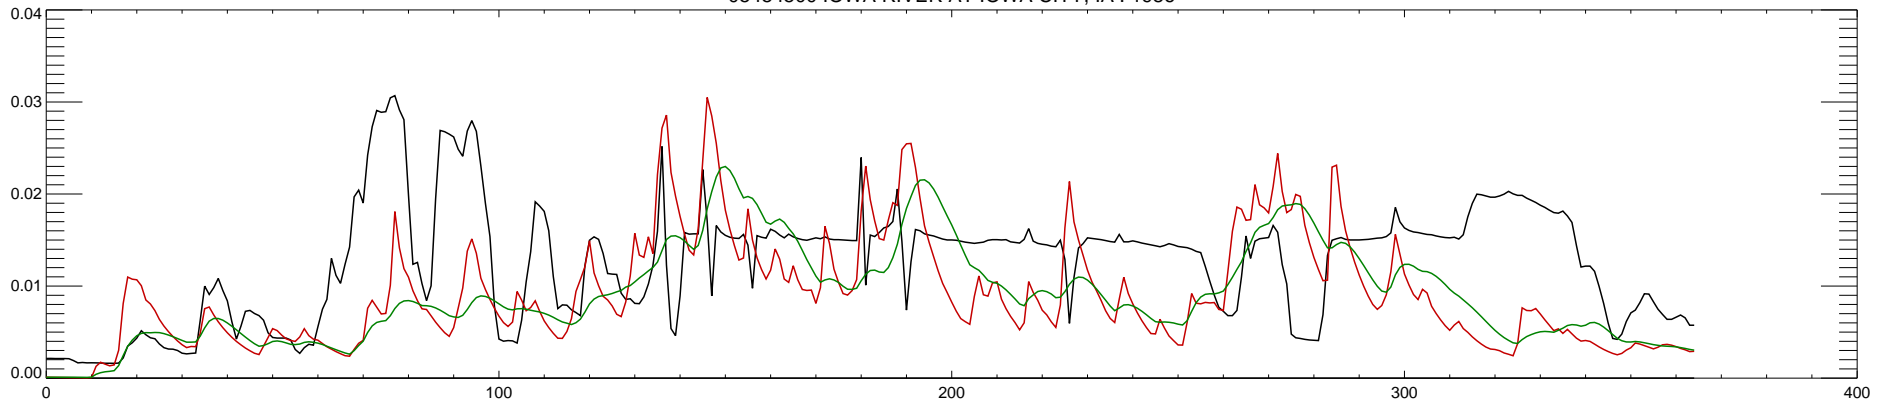

05454500 IOWA RIVER AT IOWA CITY, IA : 1987

05454500 IOWA RIVER AT IOWA CITY, IA : 1986