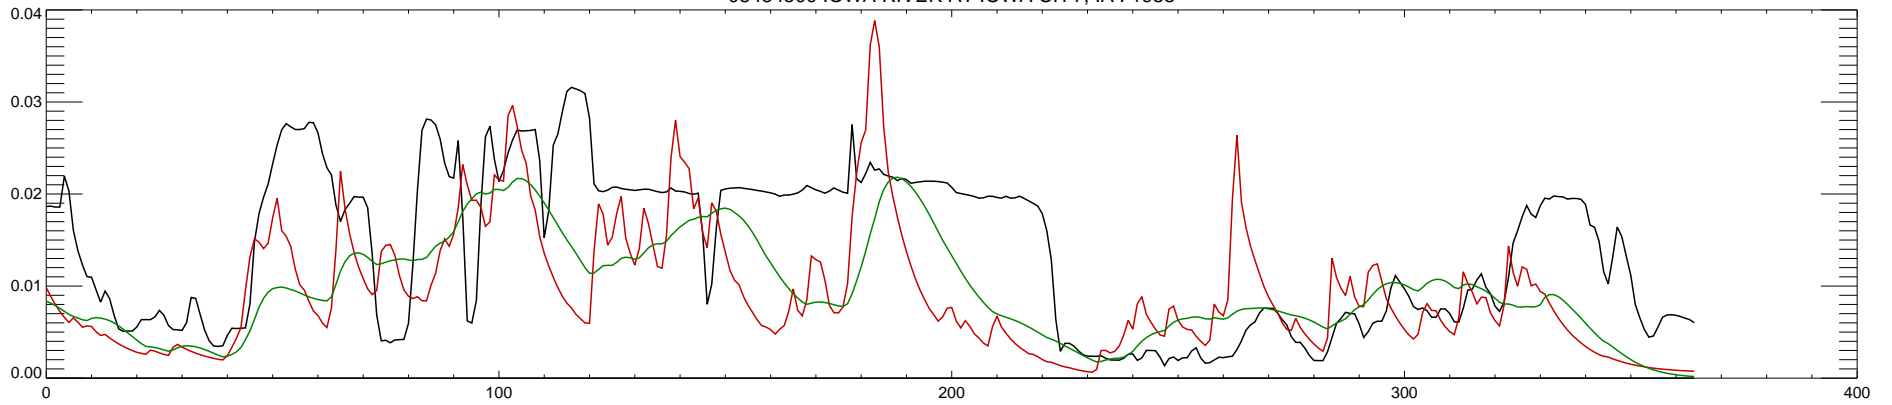

05454500 IOWA RIVER AT IOWA CITY, IA : 1980

05454500 IOWA RIVER AT IOWA CITY, IA : 1981

05454500 IOWA RIVER AT IOWA CITY, IA : 1982

05454500 IOWA RIVER AT IOWA CITY, IA : 1983

05454500 IOWA RIVER AT IOWA CITY, IA : 1984