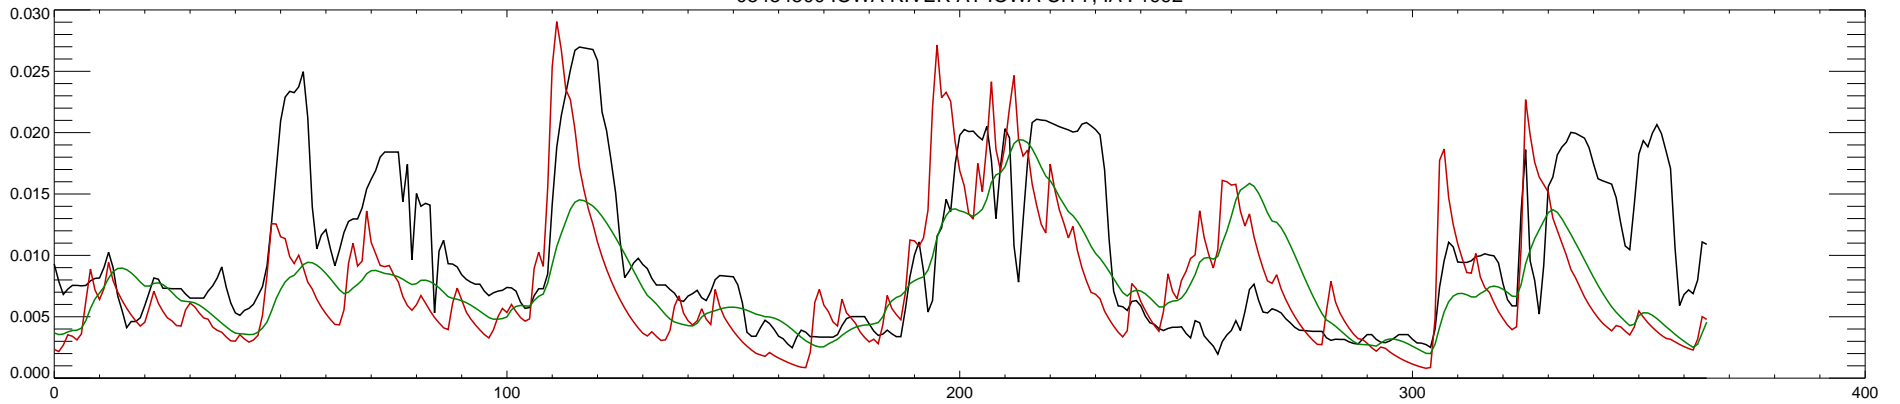

05454500 IOWA RIVER AT IOWA CITY, IA : 1993

05454500 IOWA RIVER AT IOWA CITY, IA : 1992