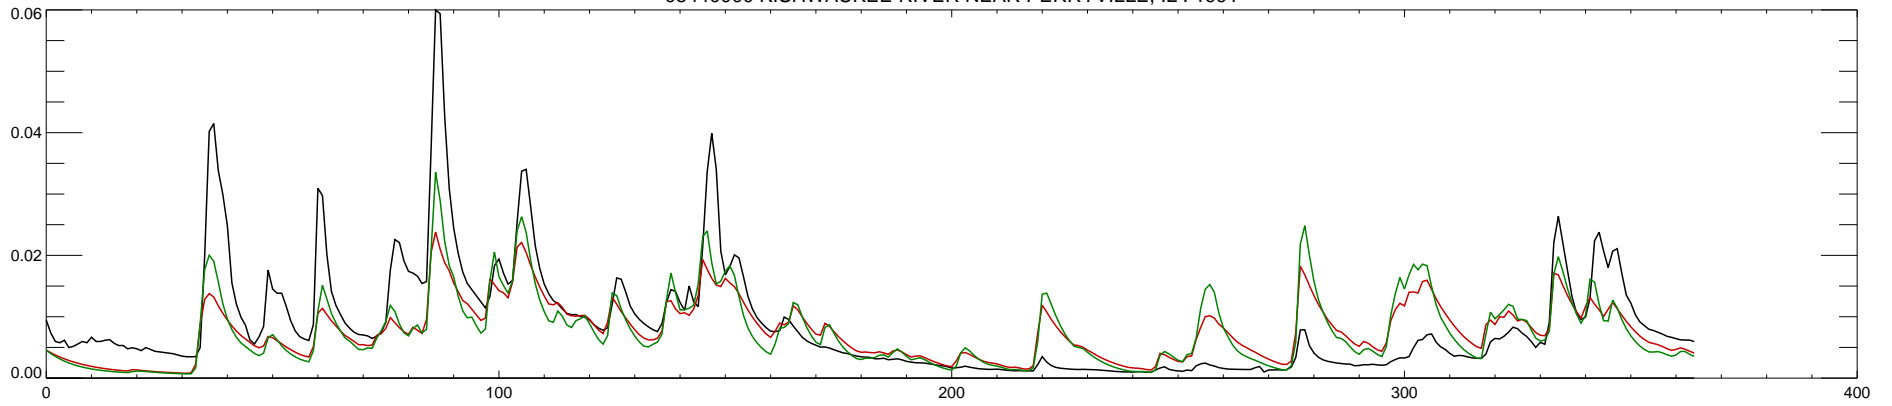

05440000 KISHWAUKEE RIVER NEAR PERRYVILLE, IL : 1988

05440000 KISHWAUKEE RIVER NEAR PERRYVILLE, IL : 1989

05440000 KISHWAUKEE RIVER NEAR PERRYVILLE, IL : 1990

05440000 KISHWAUKEE RIVER NEAR PERRYVILLE, IL : 1991