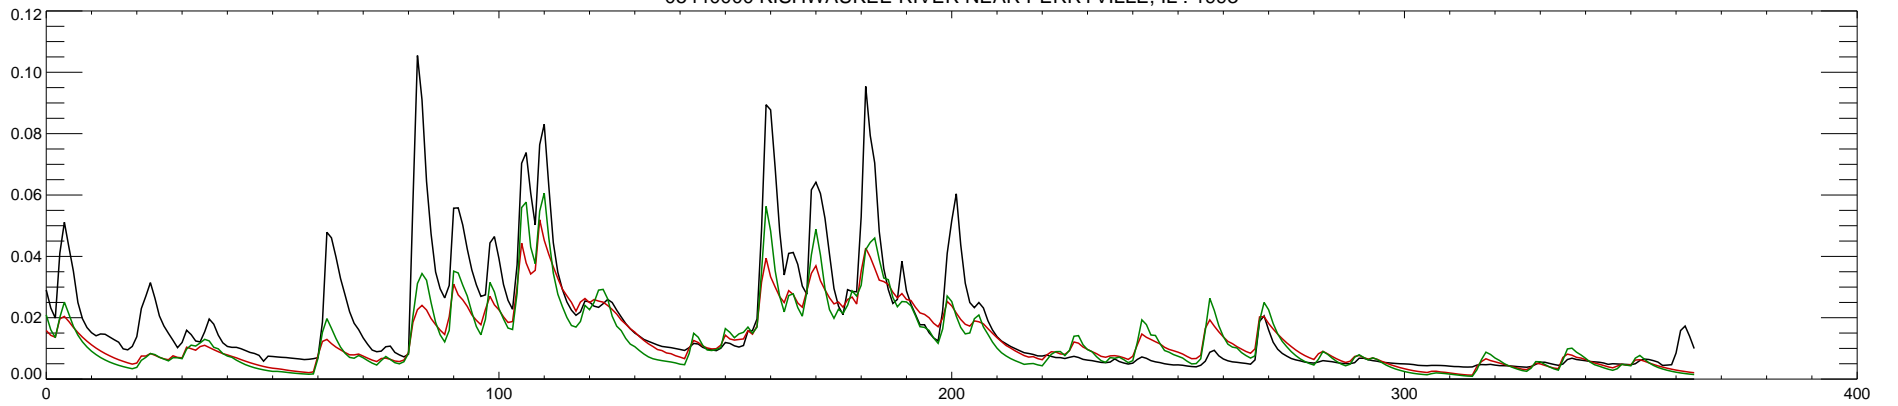

05440000 KISHWAUKEE RIVER NEAR PERRYVILLE, IL : 1994

05440000 KISHWAUKEE RIVER NEAR PERRYVILLE, IL : 1993