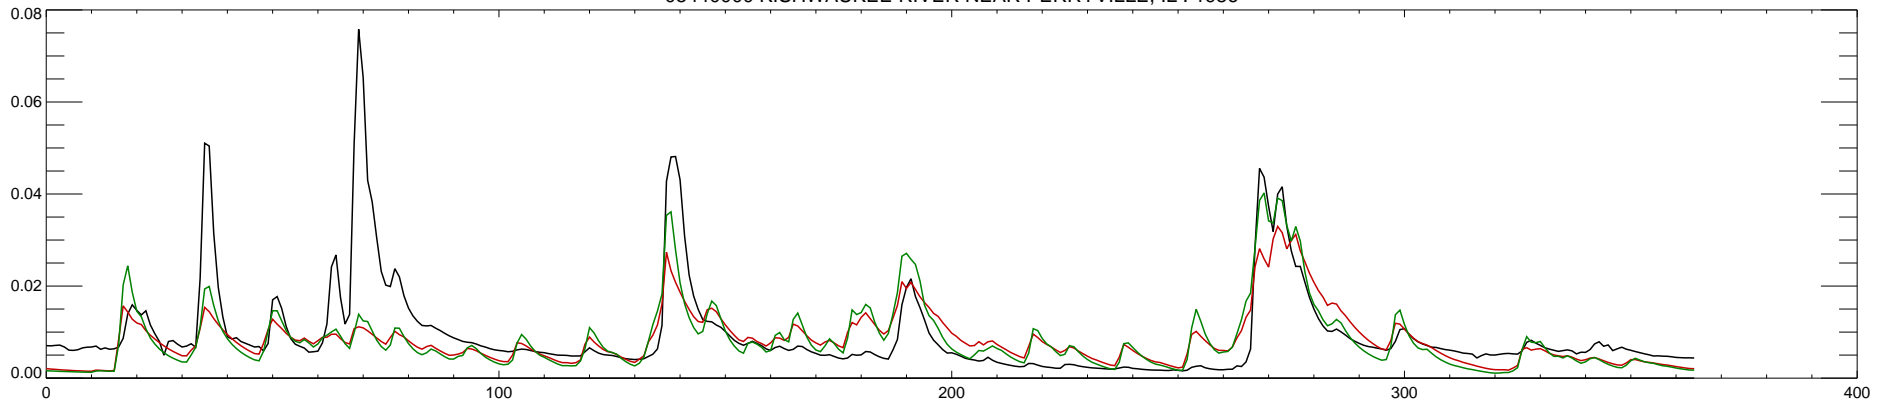

05440000 KISHWAUKEE RIVER NEAR PERRYVILLE, IL : 1987

05440000 KISHWAUKEE RIVER NEAR PERRYVILLE, IL : 1986