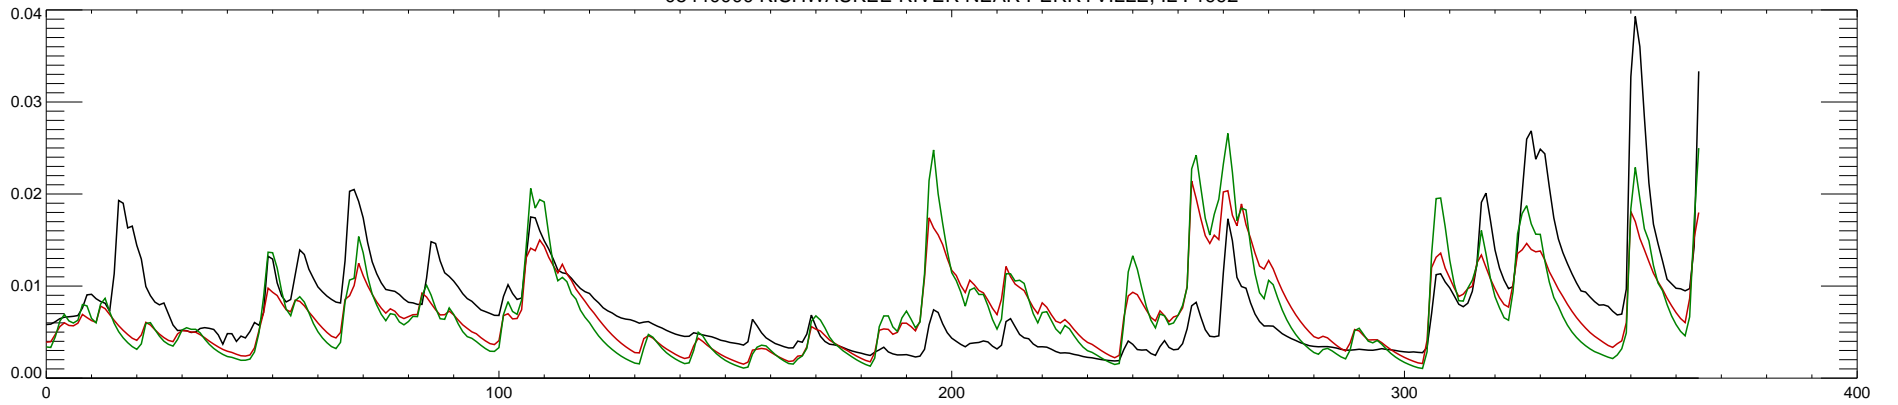

05440000 KISHWAUKEE RIVER NEAR PERRYVILLE, IL : 1993

05440000 KISHWAUKEE RIVER NEAR PERRYVILLE, IL : 1992