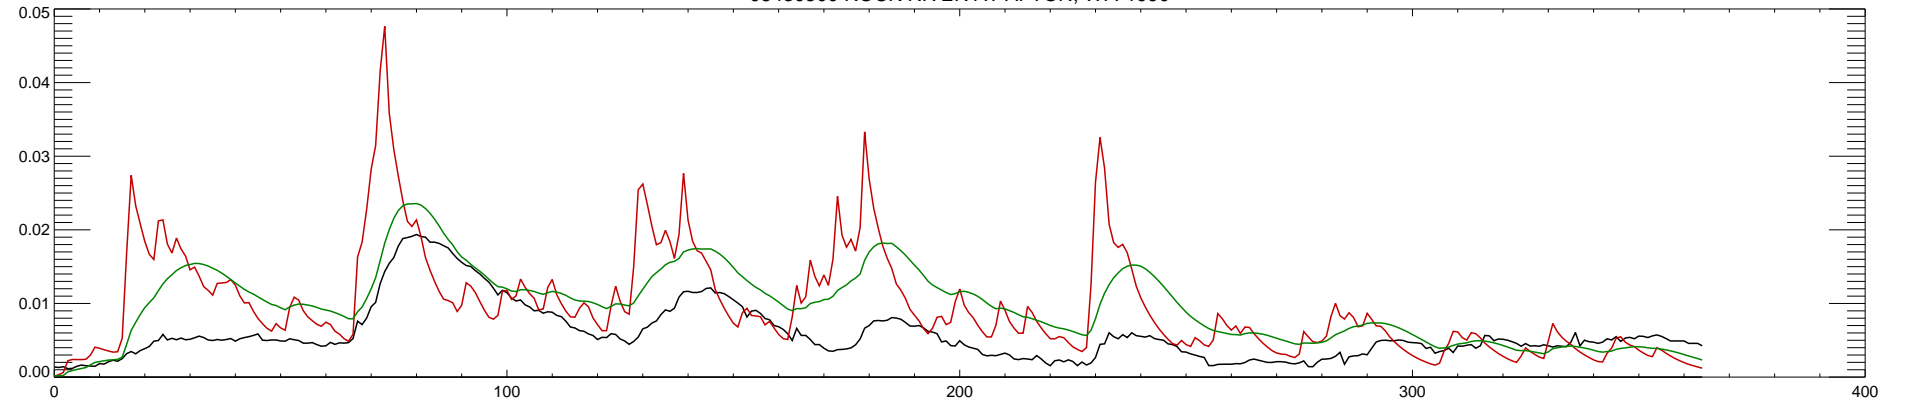

05430500 ROCK RIVER AT AFTON, WI : 1986

05430500 ROCK RIVER AT AFTON, WI : 1987

05430500 ROCK RIVER AT AFTON, WI : 1988

05430500 ROCK RIVER AT AFTON, WI : 1989

05430500 ROCK RIVER AT AFTON, WI : 1990

05430500 ROCK RIVER AT AFTON, WI : 1991