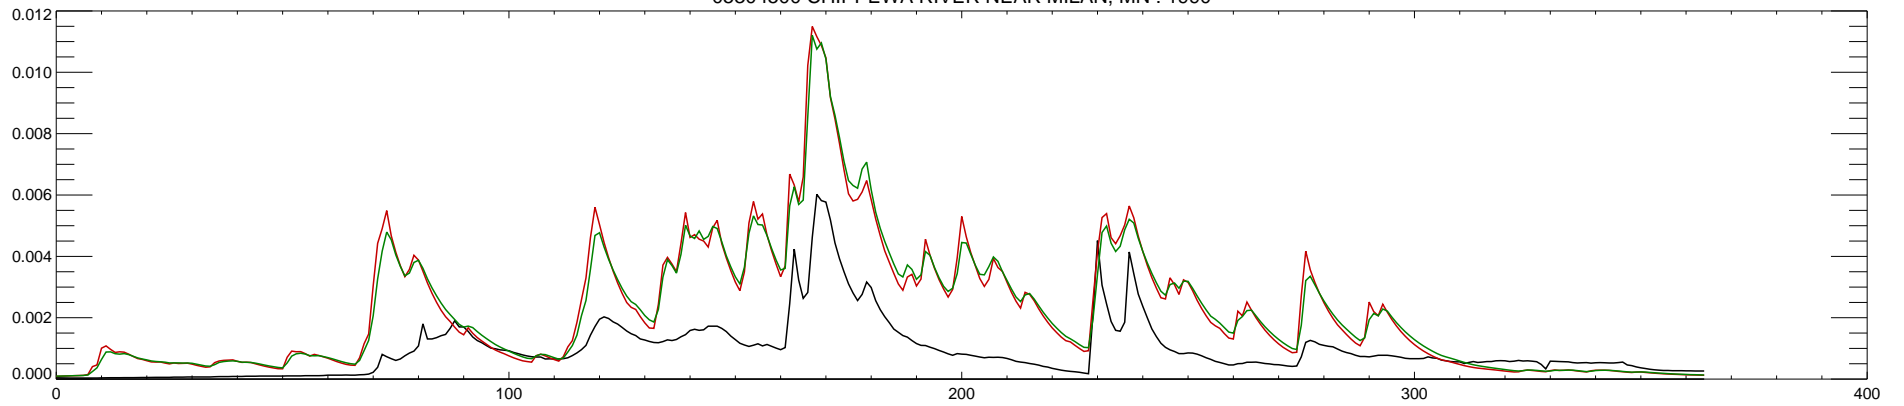

05304500 CHIPPEWA RIVER NEAR MILAN, MN : 1991

05304500 CHIPPEWA RIVER NEAR MILAN, MN : 1990