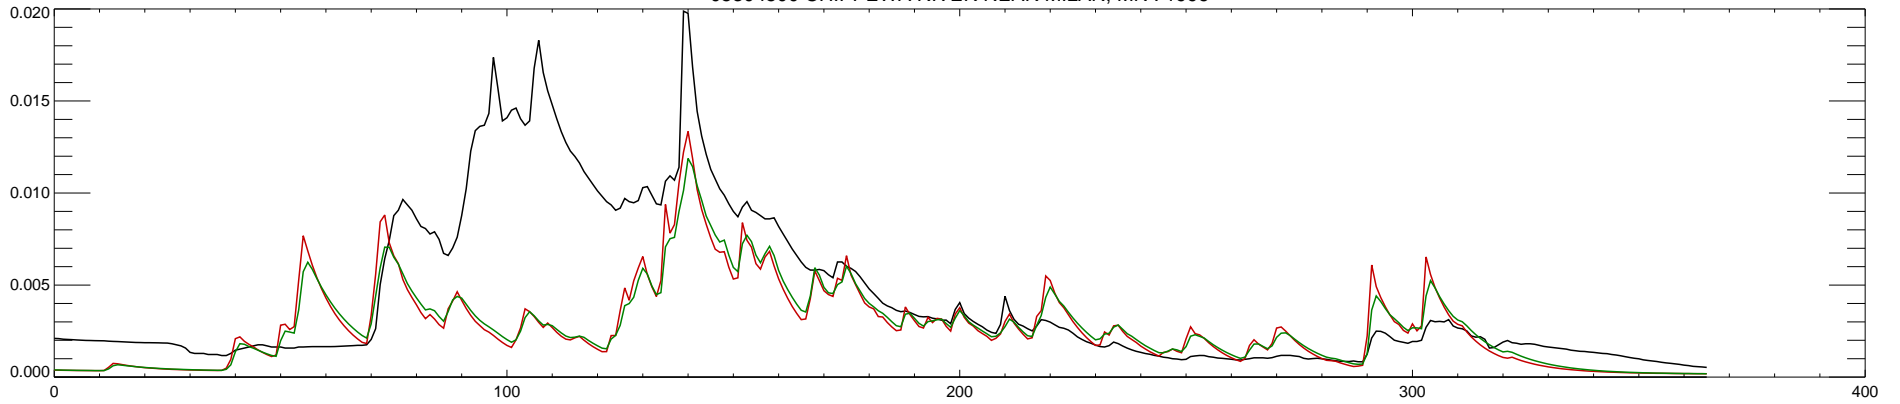

05304500 CHIPPEWA RIVER NEAR MILAN, MN : 1997

05304500 CHIPPEWA RIVER NEAR MILAN, MN : 1996