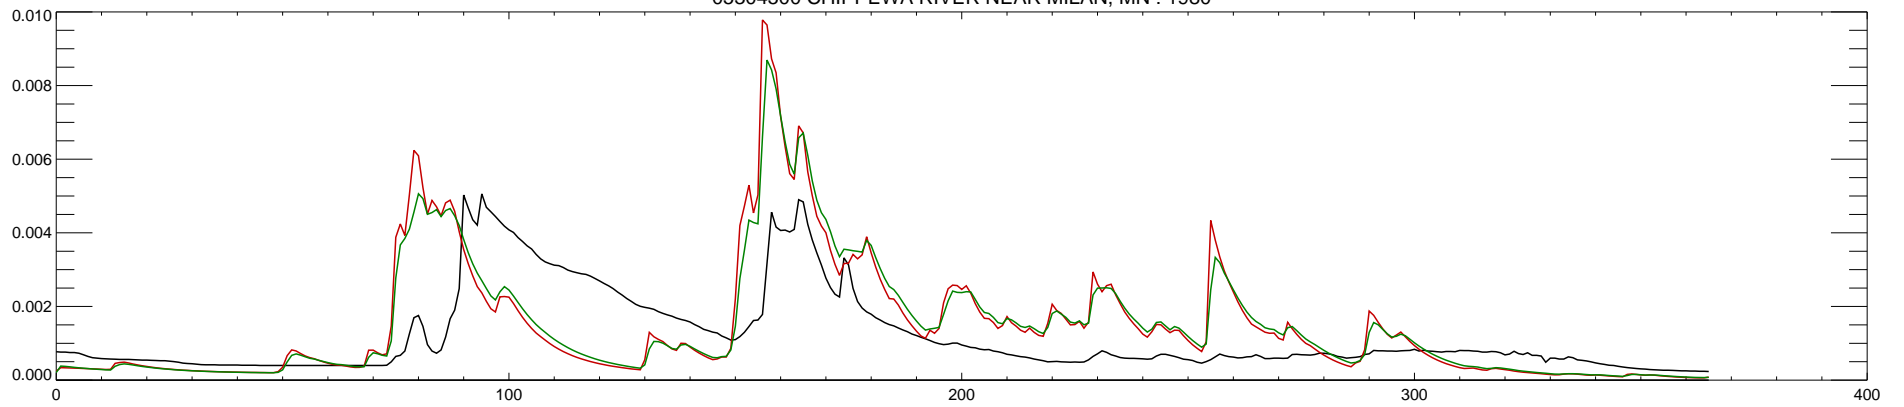

05304500 CHIPPEWA RIVER NEAR MILAN, MN : 1980

05304500 CHIPPEWA RIVER NEAR MILAN, MN : 1981

05304500 CHIPPEWA RIVER NEAR MILAN, MN : 1982

05304500 CHIPPEWA RIVER NEAR MILAN, MN : 1983

05304500 CHIPPEWA RIVER NEAR MILAN, MN : 1984