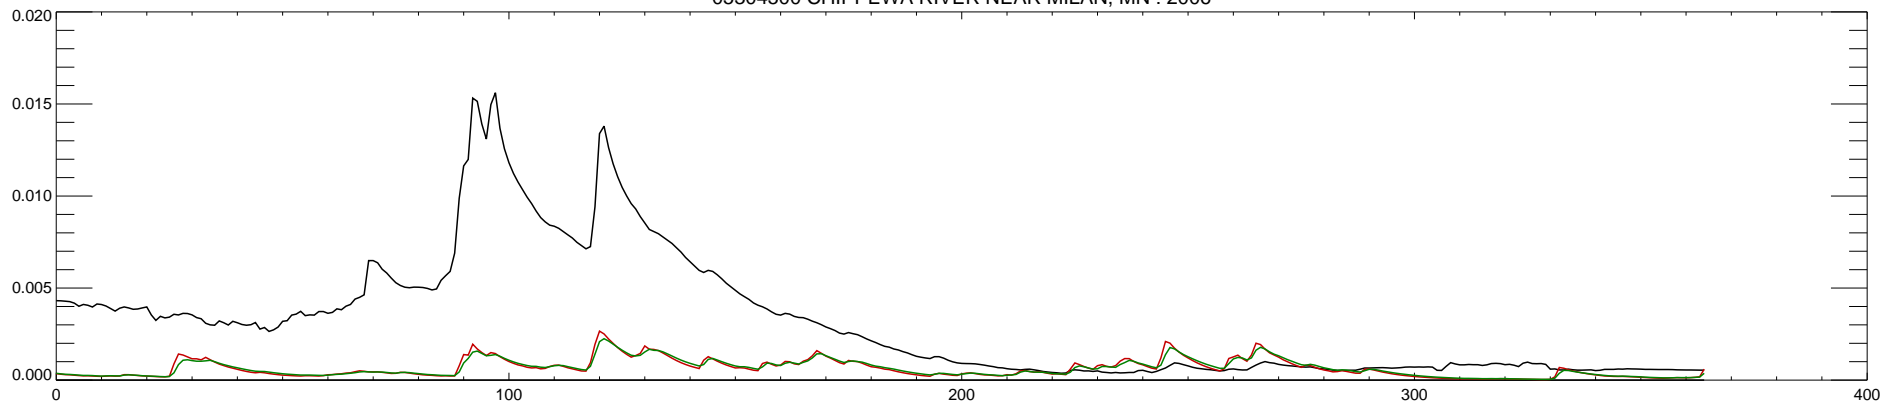

05304500 CHIPPEWA RIVER NEAR MILAN, MN : 2007

05304500 CHIPPEWA RIVER NEAR MILAN, MN : 2006