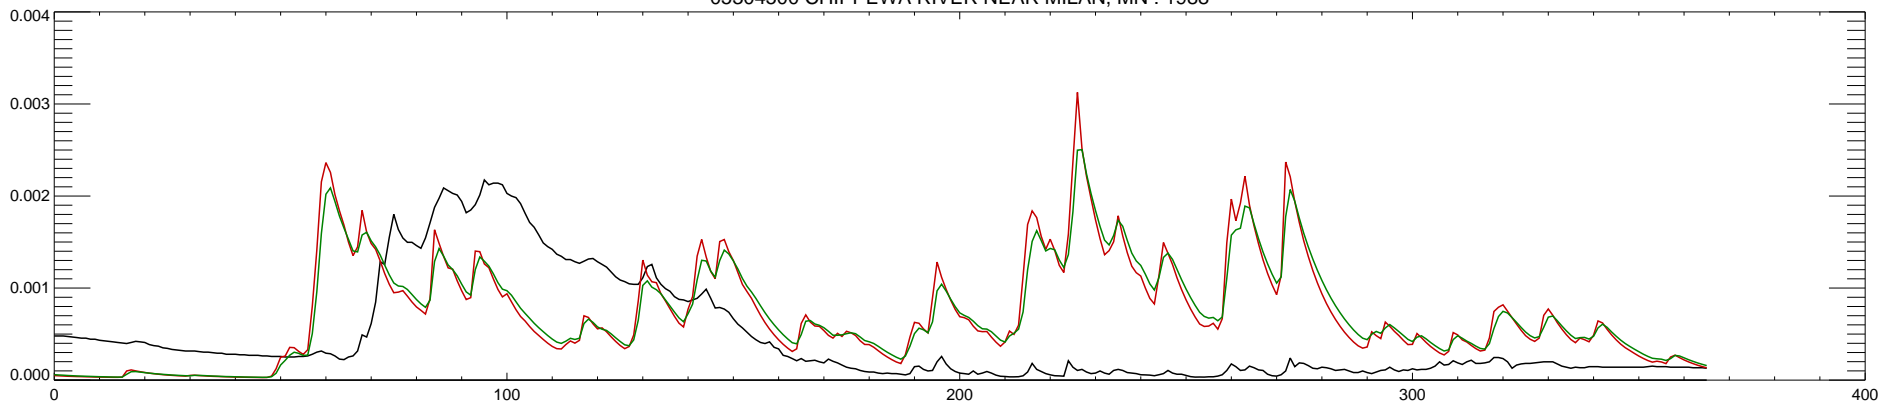

05304500 CHIPPEWA RIVER NEAR MILAN, MN : 1985

05304500 CHIPPEWA RIVER NEAR MILAN, MN : 1986

05304500 CHIPPEWA RIVER NEAR MILAN, MN : 1987

05304500 CHIPPEWA RIVER NEAR MILAN, MN : 1988

05304500 CHIPPEWA RIVER NEAR MILAN, MN : 1989