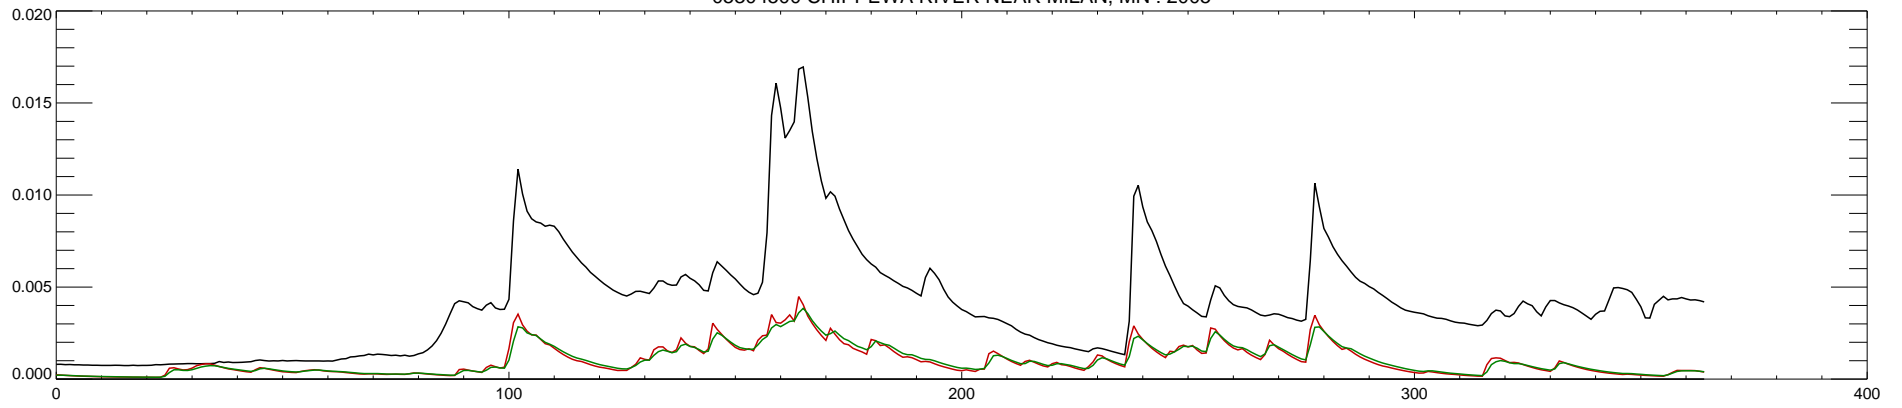

05304500 CHIPPEWA RIVER NEAR MILAN, MN : 2006

05304500 CHIPPEWA RIVER NEAR MILAN, MN : 2005