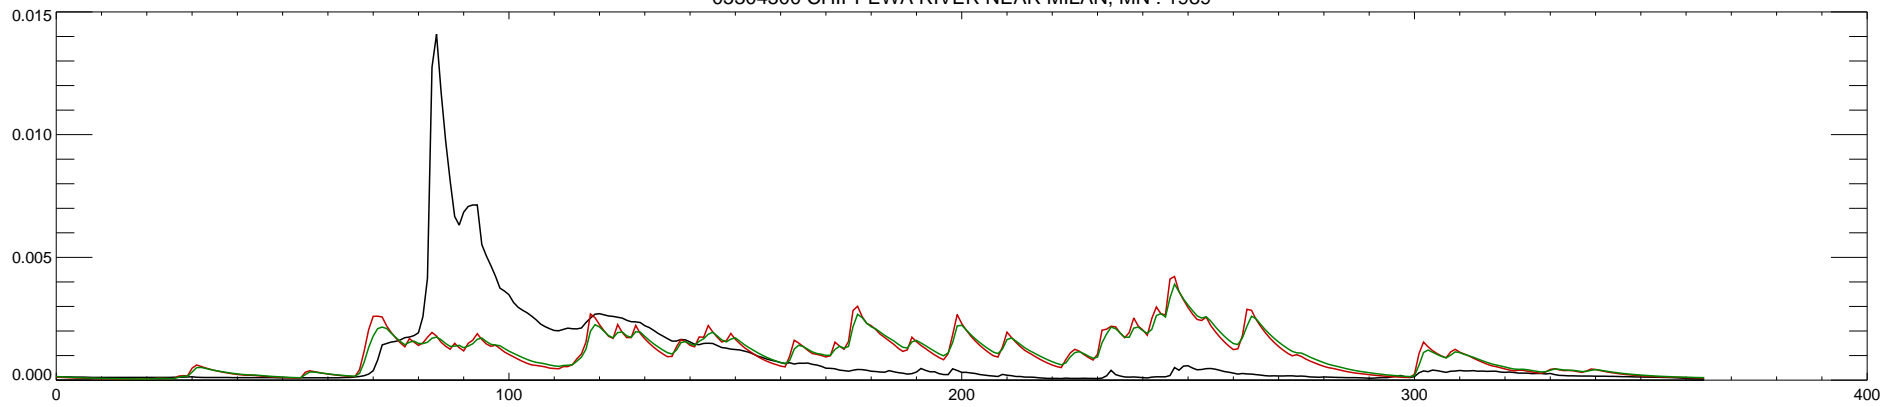

05304500 CHIPPEWA RIVER NEAR MILAN, MN : 1985

05304500 CHIPPEWA RIVER NEAR MILAN, MN : 1986

05304500 CHIPPEWA RIVER NEAR MILAN, MN : 1987

05304500 CHIPPEWA RIVER NEAR MILAN, MN : 1988

05304500 CHIPPEWA RIVER NEAR MILAN, MN : 1989