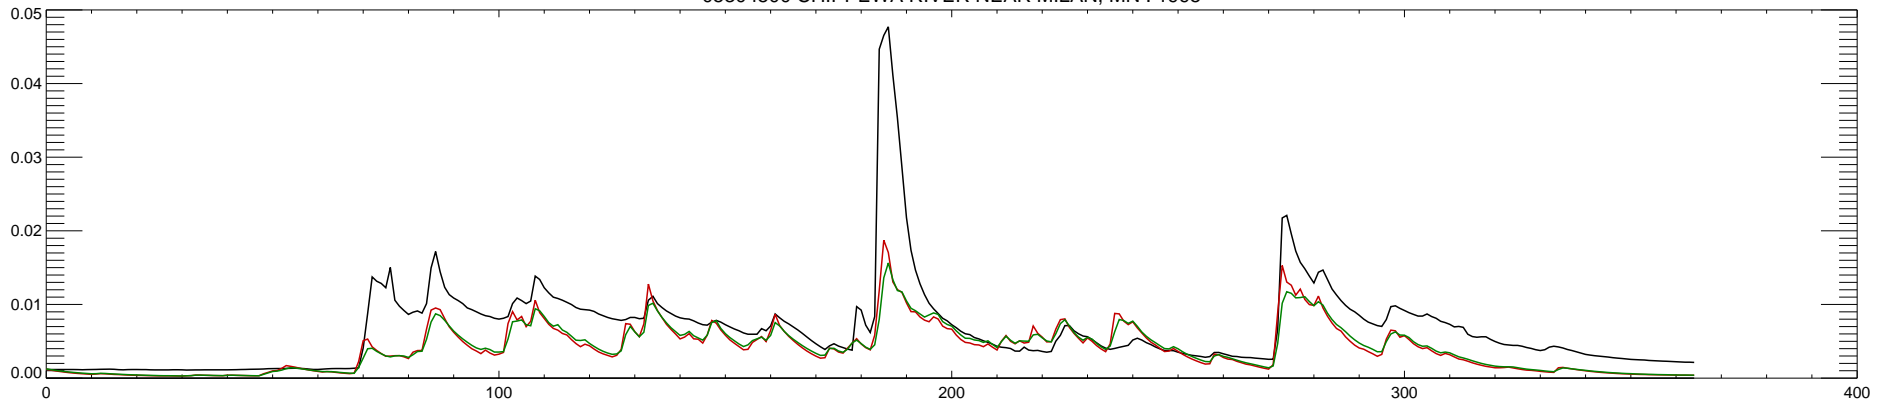

05304500 CHIPPEWA RIVER NEAR MILAN, MN : 1996

05304500 CHIPPEWA RIVER NEAR MILAN, MN : 1995