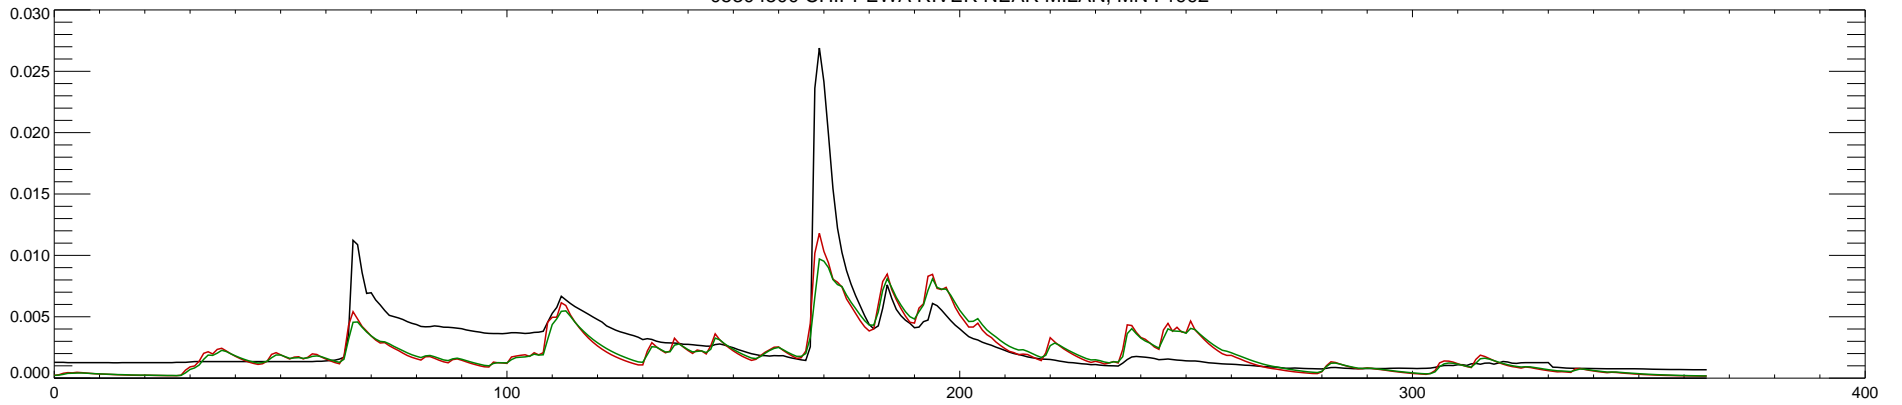

05304500 CHIPPEWA RIVER NEAR MILAN, MN : 1993

05304500 CHIPPEWA RIVER NEAR MILAN, MN : 1992