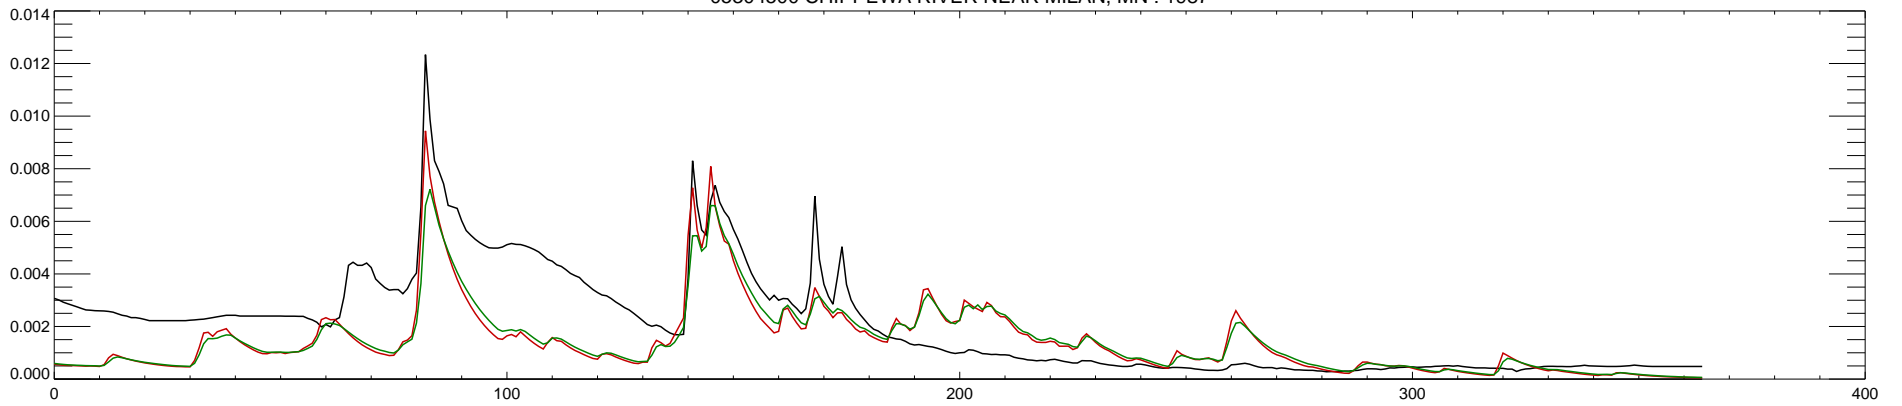

05304500 CHIPPEWA RIVER NEAR MILAN, MN : 1988

05304500 CHIPPEWA RIVER NEAR MILAN, MN : 1987