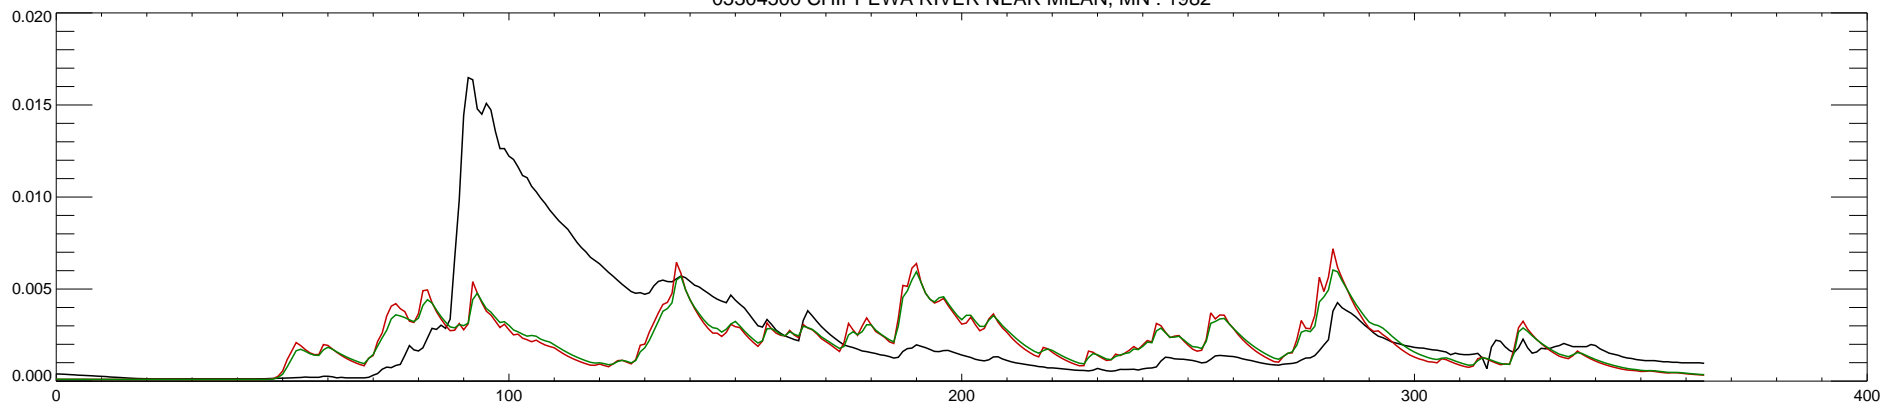

05304500 CHIPPEWA RIVER NEAR MILAN, MN : 1980

05304500 CHIPPEWA RIVER NEAR MILAN, MN : 1981

05304500 CHIPPEWA RIVER NEAR MILAN, MN : 1982

05304500 CHIPPEWA RIVER NEAR MILAN, MN : 1983

05304500 CHIPPEWA RIVER NEAR MILAN, MN : 1984