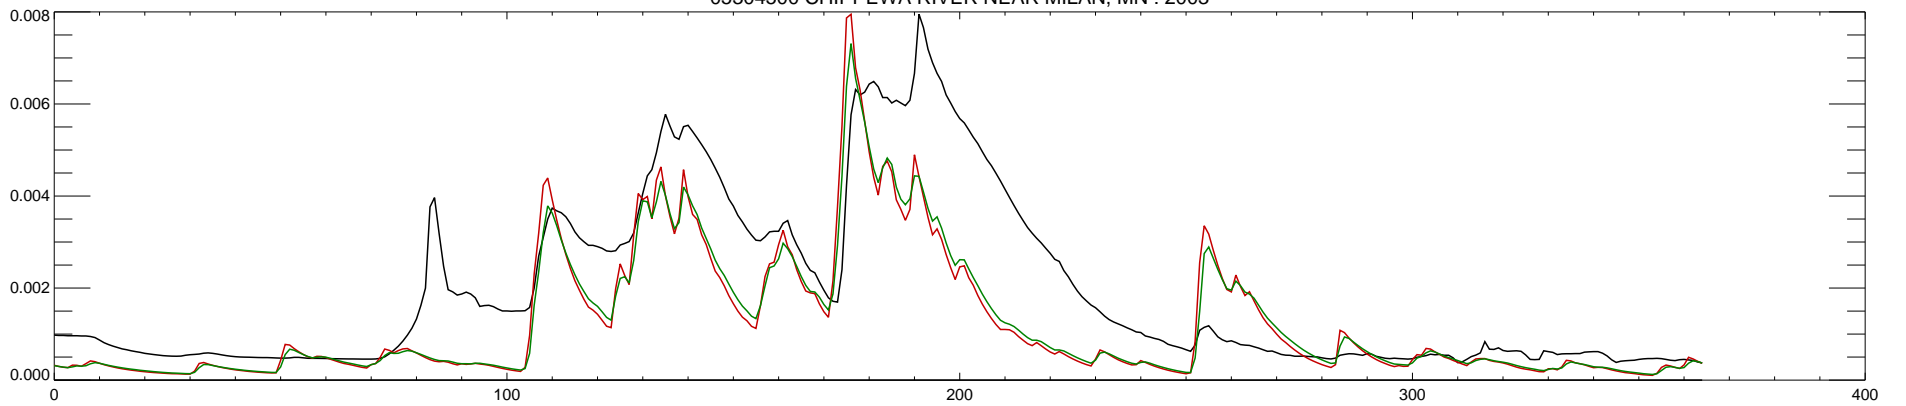

05304500 CHIPPEWA RIVER NEAR MILAN, MN : 2000

05304500 CHIPPEWA RIVER NEAR MILAN, MN : 2001

05304500 CHIPPEWA RIVER NEAR MILAN, MN : 2002

05304500 CHIPPEWA RIVER NEAR MILAN, MN : 2003

05304500 CHIPPEWA RIVER NEAR MILAN, MN : 2004