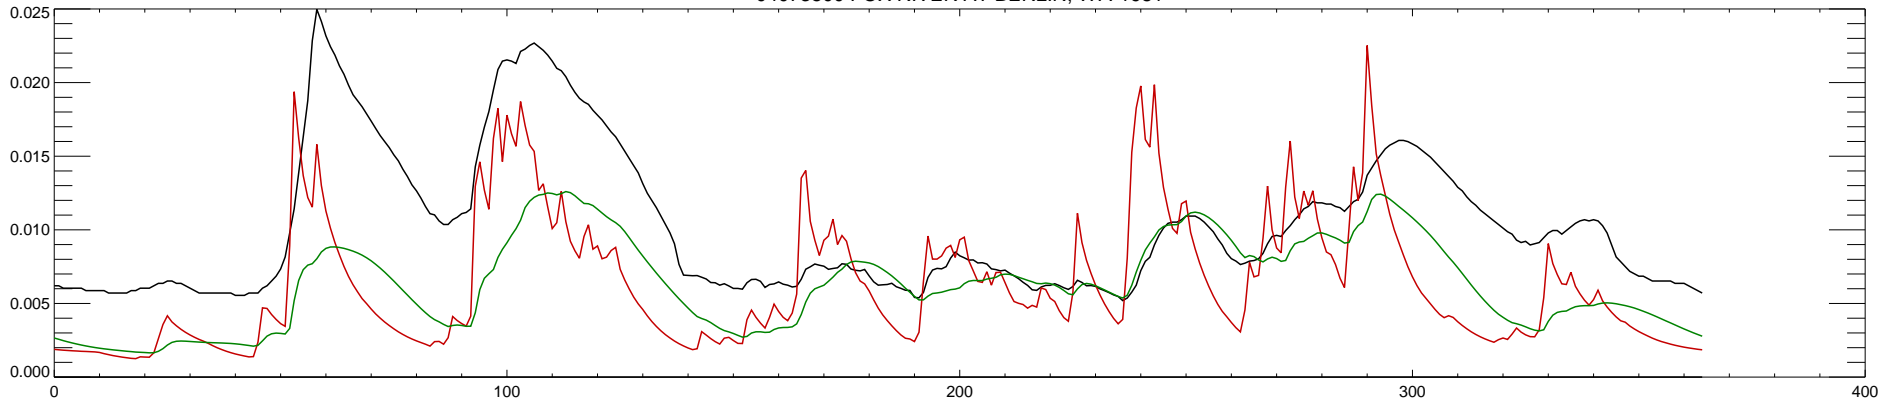

04073500 FOX RIVER AT BERLIN, WI : 1980

04073500 FOX RIVER AT BERLIN, WI : 1981

04073500 FOX RIVER AT BERLIN, WI : 1982

04073500 FOX RIVER AT BERLIN, WI : 1983

04073500 FOX RIVER AT BERLIN, WI : 1984

04073500 FOX RIVER AT BERLIN, WI : 1985