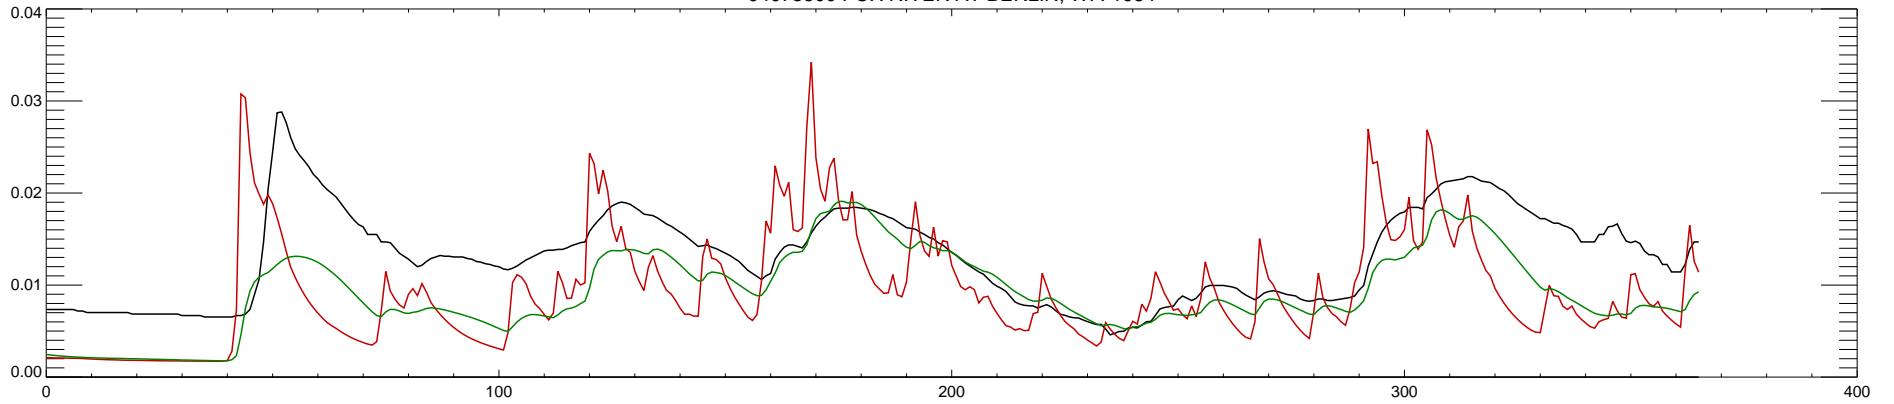

04073500 FOX RIVER AT BERLIN, WI : 1980

04073500 FOX RIVER AT BERLIN, WI : 1981

04073500 FOX RIVER AT BERLIN, WI : 1982

04073500 FOX RIVER AT BERLIN, WI : 1983

04073500 FOX RIVER AT BERLIN, WI : 1984

04073500 FOX RIVER AT BERLIN, WI : 1985