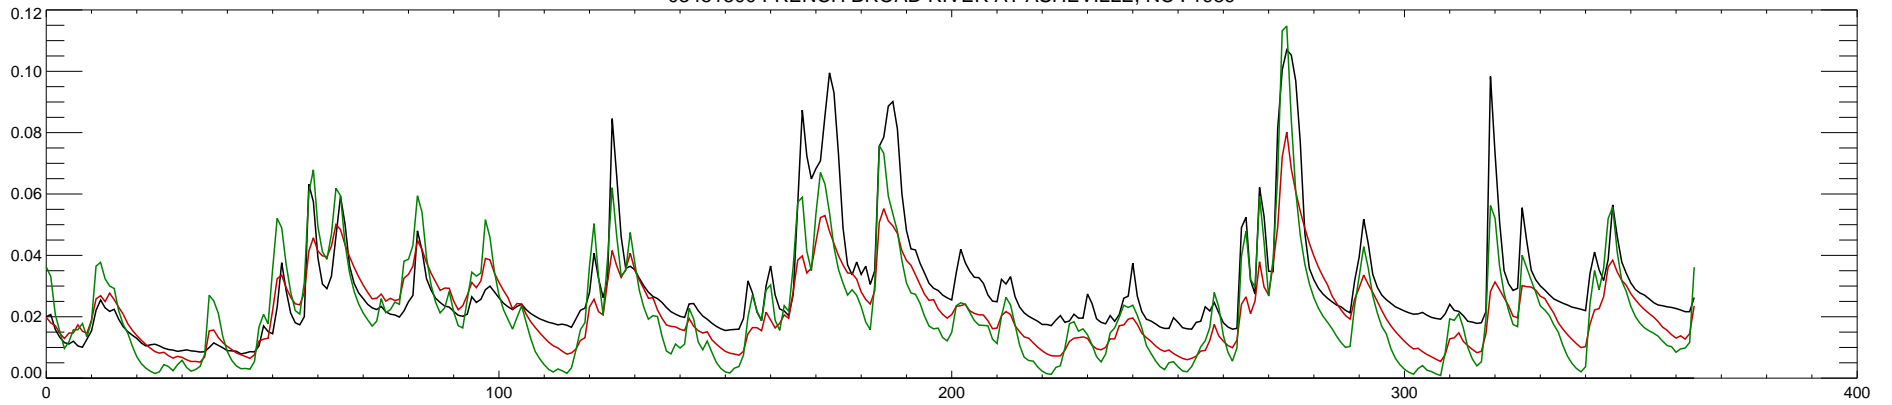

03451500 FRENCH BROAD RIVER AT ASHEVILLE, NC : 1990

03451500 FRENCH BROAD RIVER AT ASHEVILLE, NC : 1989