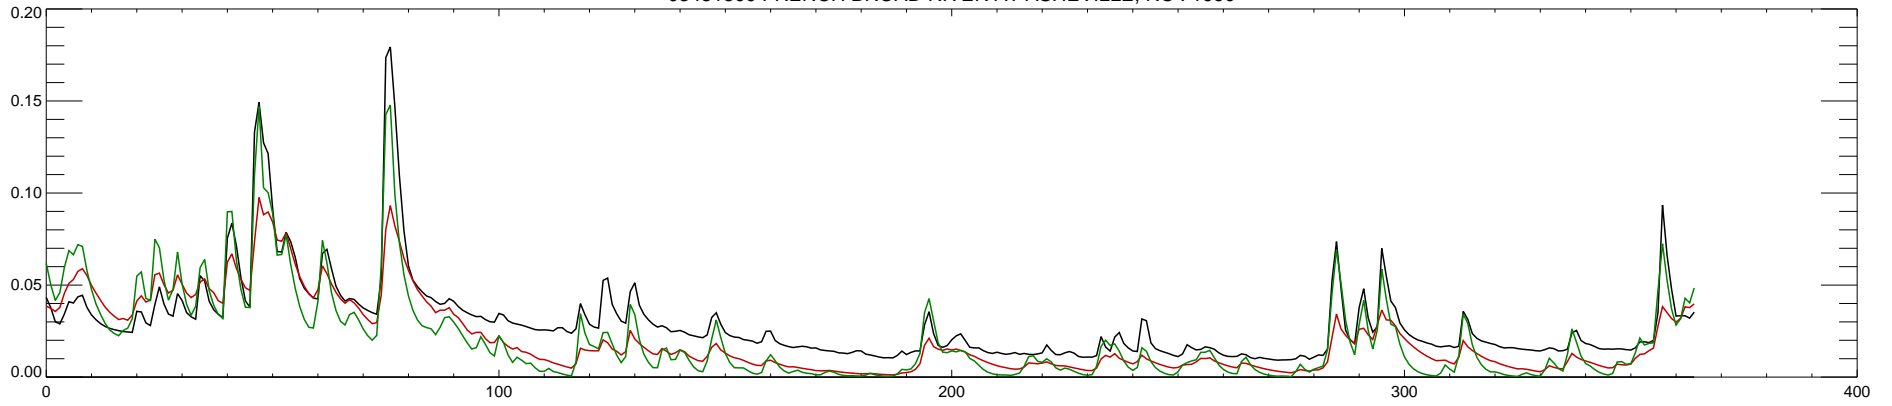

03451500 FRENCH BROAD RIVER AT ASHEVILLE, NC : 1991

03451500 FRENCH BROAD RIVER AT ASHEVILLE, NC : 1990