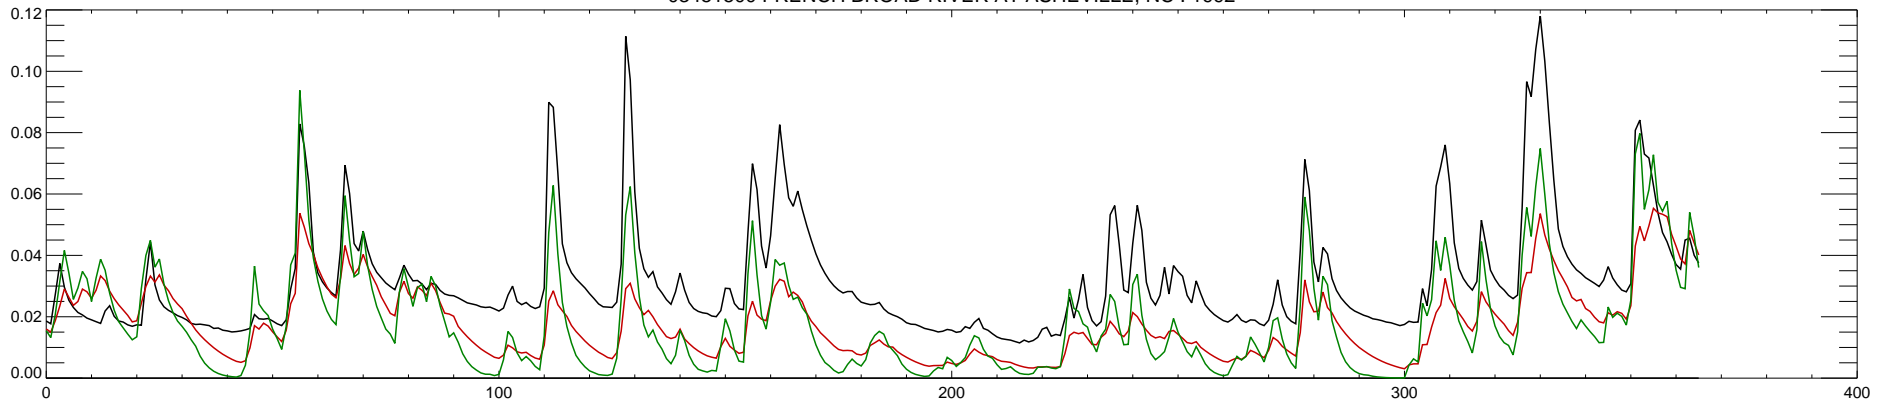

03451500 FRENCH BROAD RIVER AT ASHEVILLE, NC : 1993

03451500 FRENCH BROAD RIVER AT ASHEVILLE, NC : 1992