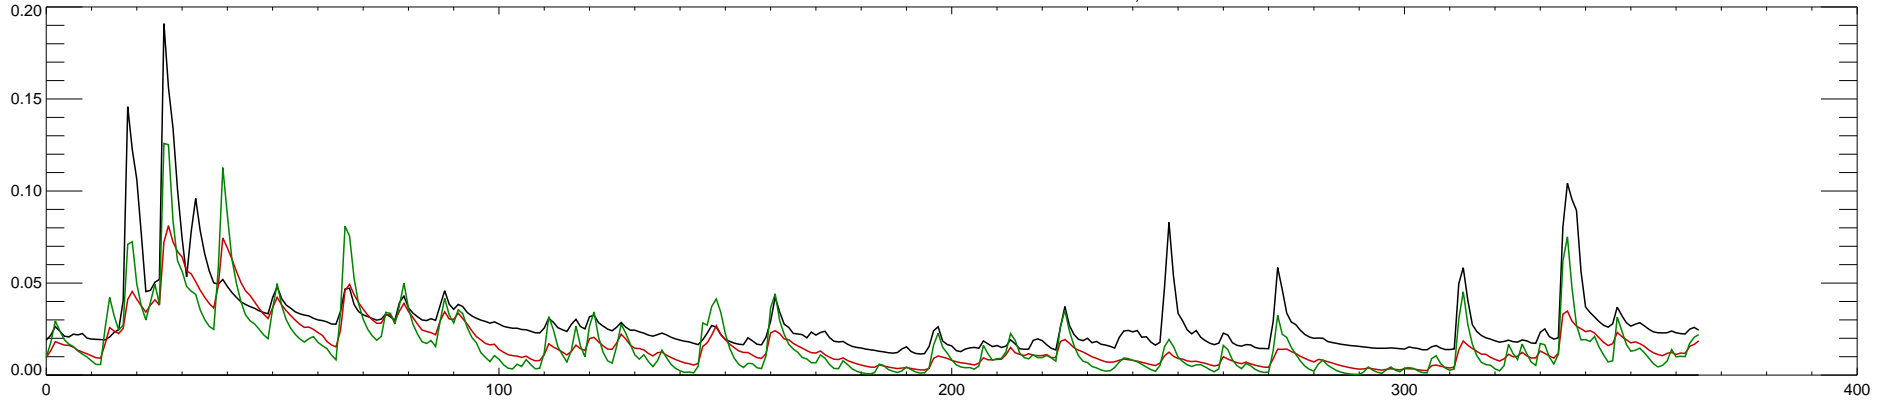

03451500 FRENCH BROAD RIVER AT ASHEVILLE, NC : 1997

03451500 FRENCH BROAD RIVER AT ASHEVILLE, NC : 1996