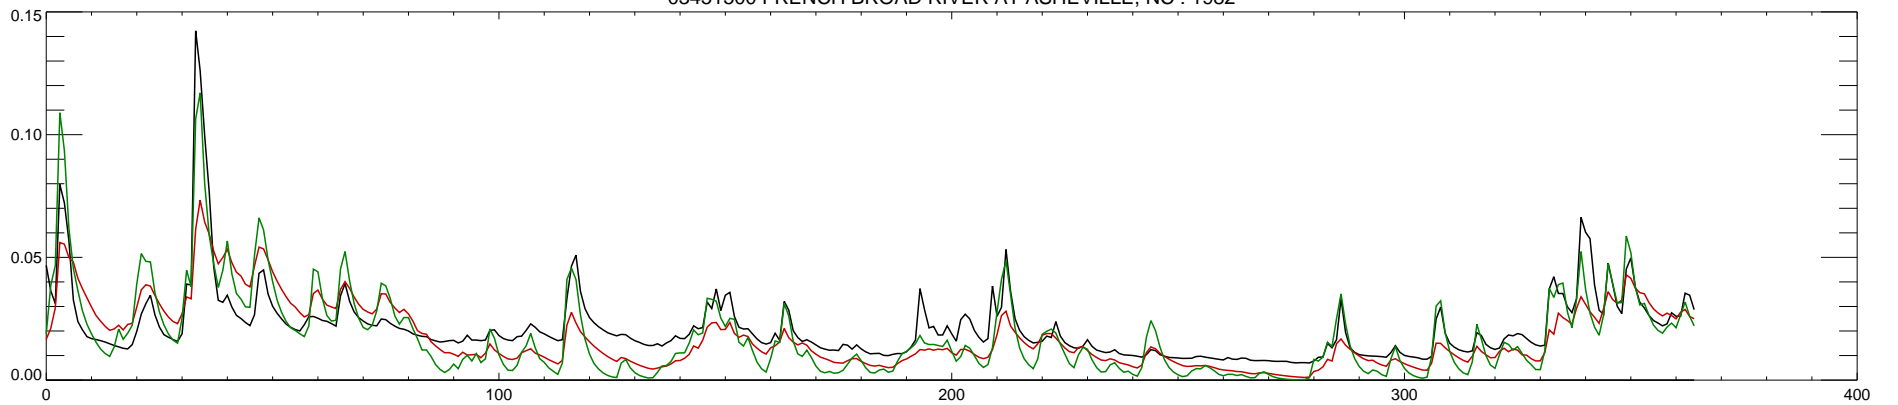

03451500 FRENCH BROAD RIVER AT ASHEVILLE, NC : 1980

03451500 FRENCH BROAD RIVER AT ASHEVILLE, NC : 1981

03451500 FRENCH BROAD RIVER AT ASHEVILLE, NC : 1982

03451500 FRENCH BROAD RIVER AT ASHEVILLE, NC : 1983