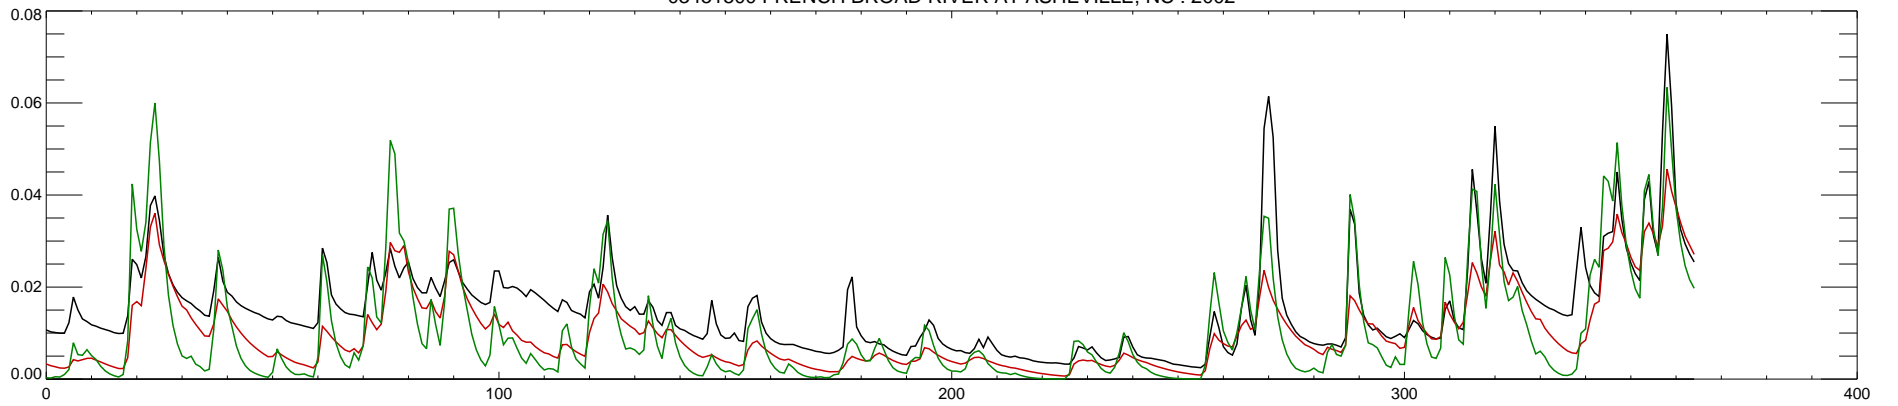

03451500 FRENCH BROAD RIVER AT ASHEVILLE, NC : 2003

03451500 FRENCH BROAD RIVER AT ASHEVILLE, NC : 2002