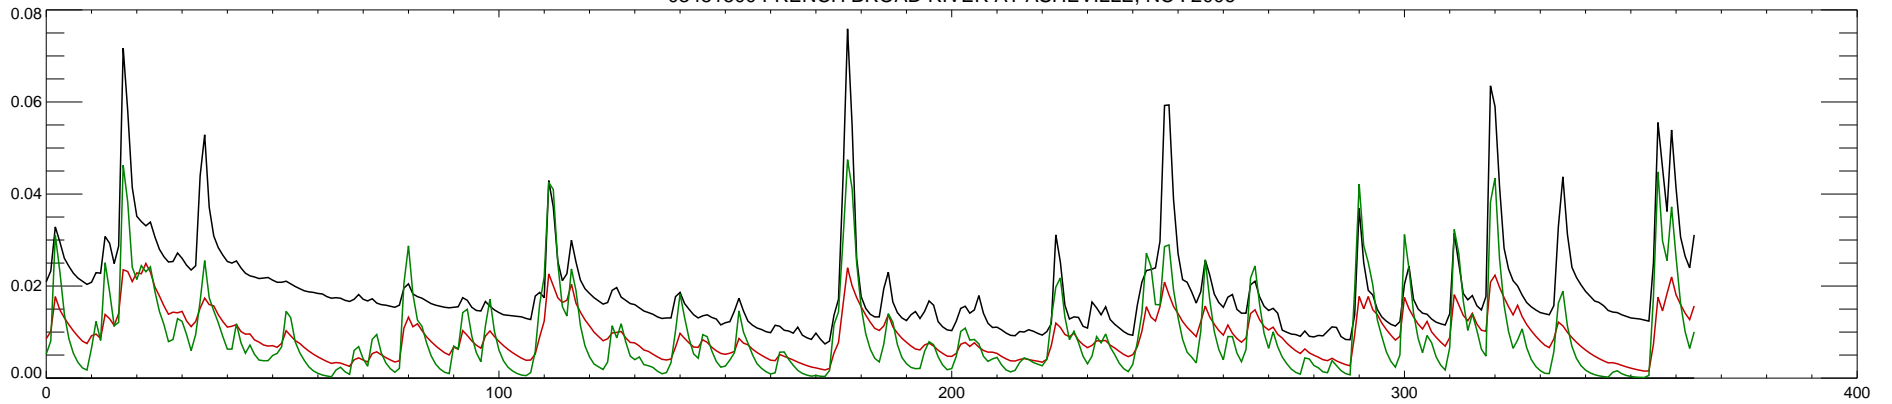

03451500 FRENCH BROAD RIVER AT ASHEVILLE, NC : 2007

03451500 FRENCH BROAD RIVER AT ASHEVILLE, NC : 2006