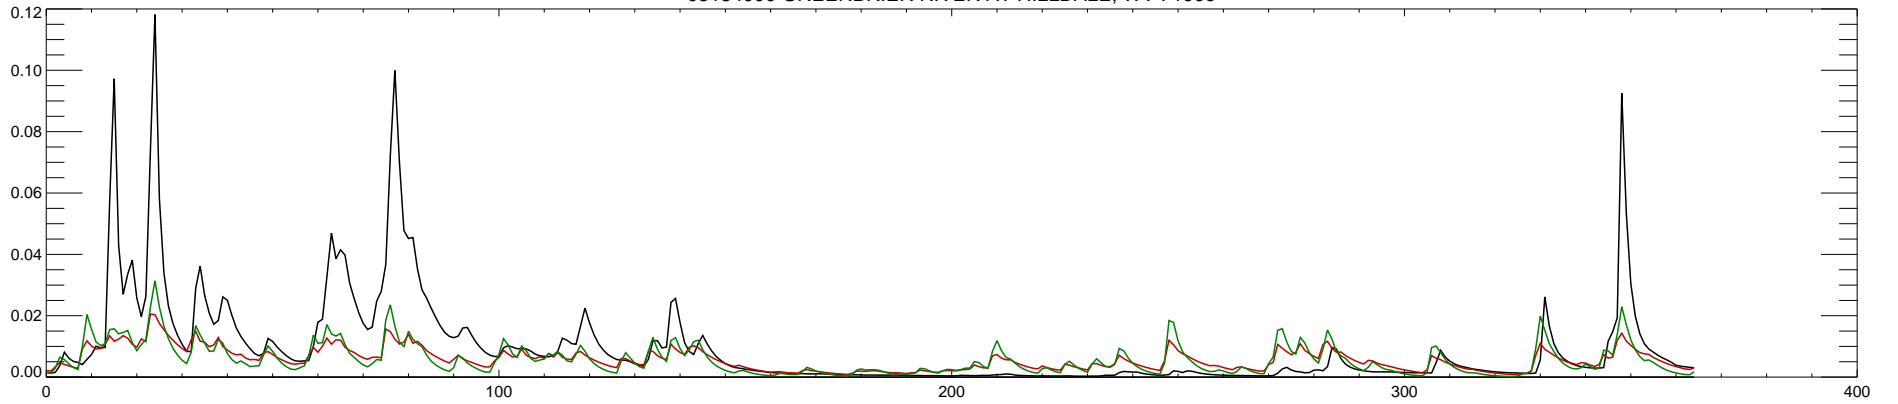

03184000 GREENBRIER RIVER AT HILLDALE, WV : 1995

03184000 GREENBRIER RIVER AT HILLDALE, WV : 1996

03184000 GREENBRIER RIVER AT HILLDALE, WV : 1997

03184000 GREENBRIER RIVER AT HILLDALE, WV : 1998

03184000 GREENBRIER RIVER AT HILLDALE, WV : 1999