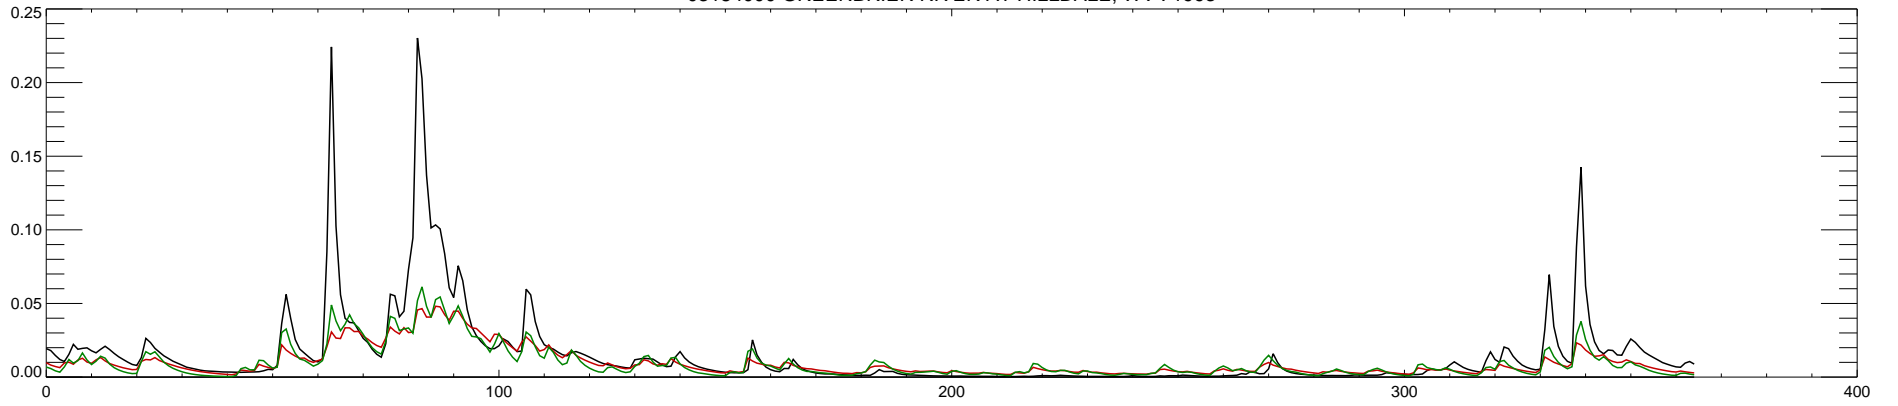

03184000 GREENBRIER RIVER AT HILLDALE, WV : 1990

03184000 GREENBRIER RIVER AT HILLDALE, WV : 1991

03184000 GREENBRIER RIVER AT HILLDALE, WV : 1992

03184000 GREENBRIER RIVER AT HILLDALE, WV : 1993

03184000 GREENBRIER RIVER AT HILLDALE, WV : 1994