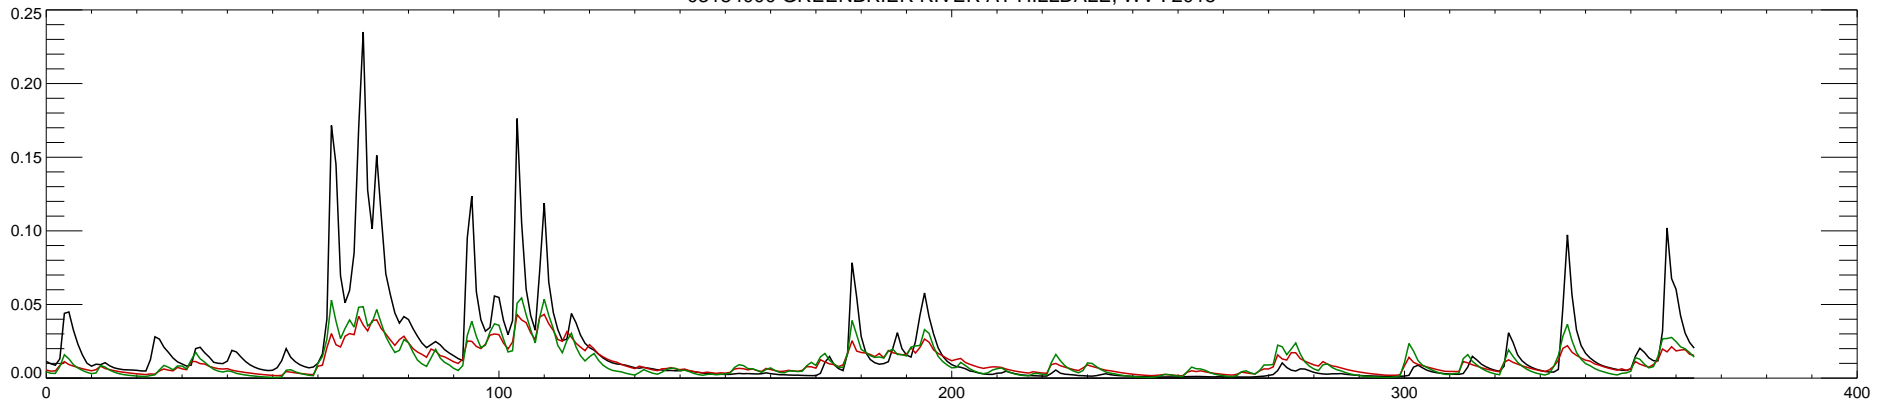

03184000 GREENBRIER RIVER AT HILLDALE, WV : 2016

03184000 GREENBRIER RIVER AT HILLDALE, WV : 2015