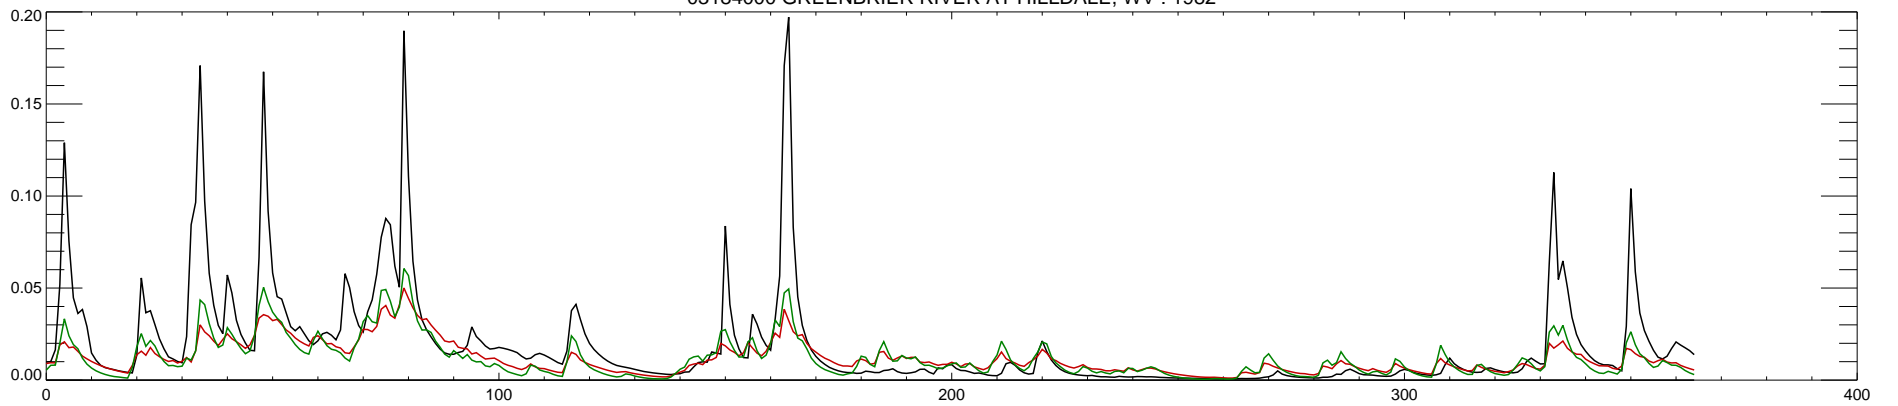

03184000 GREENBRIER RIVER AT HILLDALE, WV : 1980

03184000 GREENBRIER RIVER AT HILLDALE, WV : 1981

03184000 GREENBRIER RIVER AT HILLDALE, WV : 1982

03184000 GREENBRIER RIVER AT HILLDALE, WV : 1983

03184000 GREENBRIER RIVER AT HILLDALE, WV : 1984