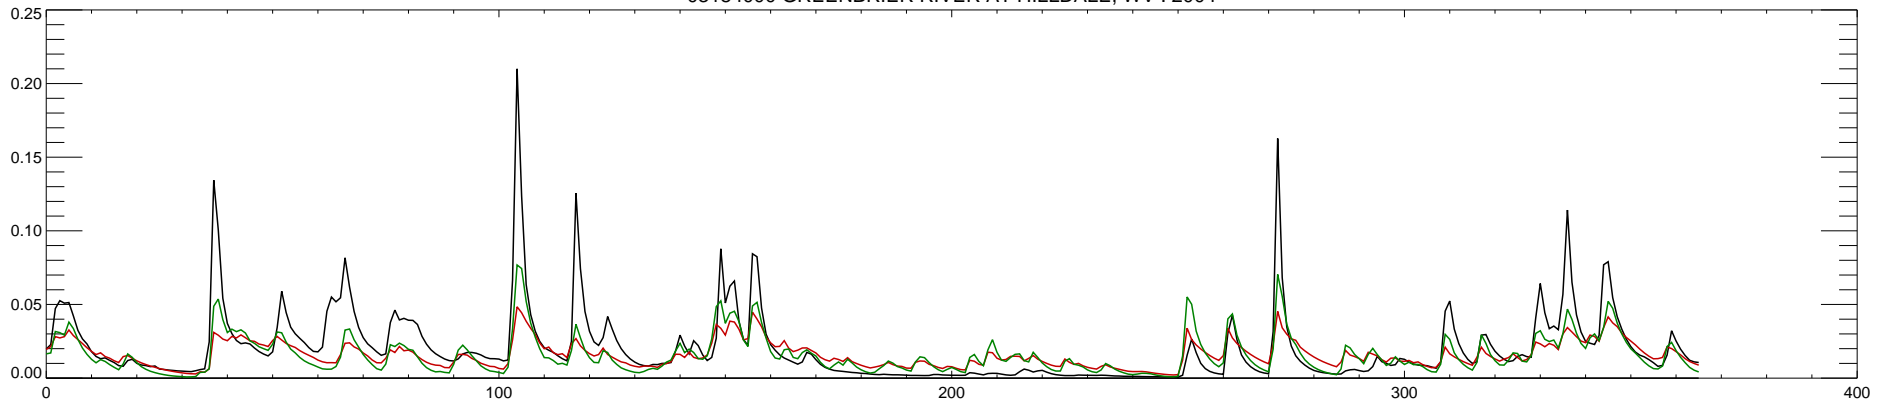

03184000 GREENBRIER RIVER AT HILLDALE, WV : 2000

03184000 GREENBRIER RIVER AT HILLDALE, WV : 2001

03184000 GREENBRIER RIVER AT HILLDALE, WV : 2002

03184000 GREENBRIER RIVER AT HILLDALE, WV : 2003

03184000 GREENBRIER RIVER AT HILLDALE, WV : 2004