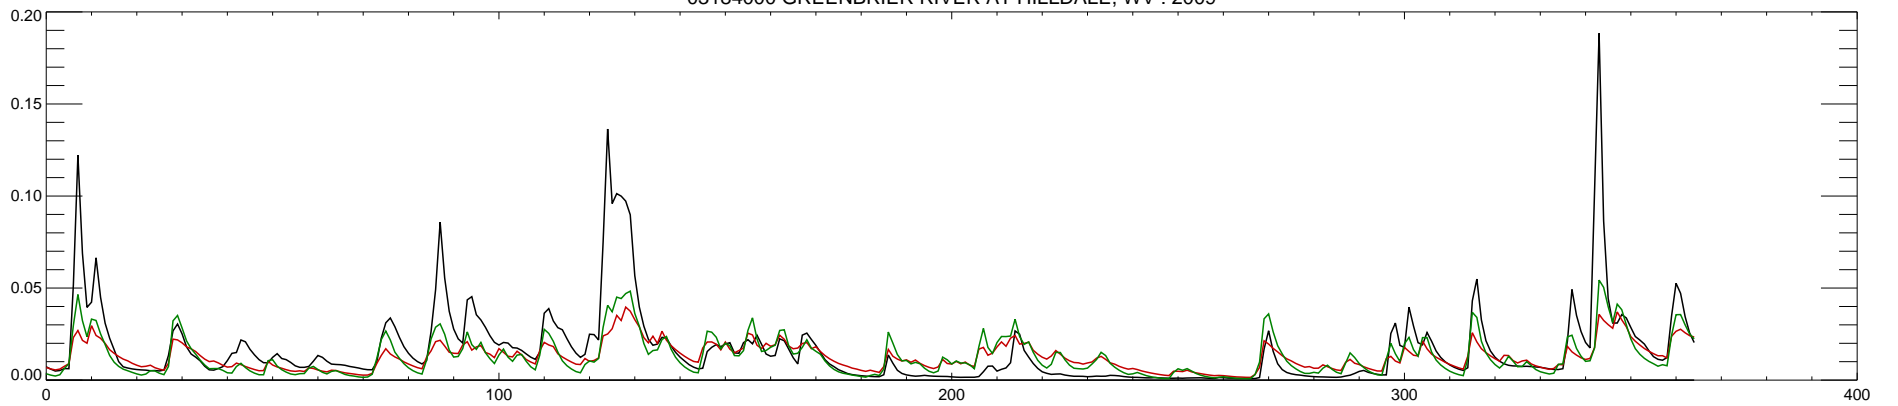

03184000 GREENBRIER RIVER AT HILLDALE, WV : 2005

03184000 GREENBRIER RIVER AT HILLDALE, WV : 2006

03184000 GREENBRIER RIVER AT HILLDALE, WV : 2007

03184000 GREENBRIER RIVER AT HILLDALE, WV : 2008

03184000 GREENBRIER RIVER AT HILLDALE, WV : 2009