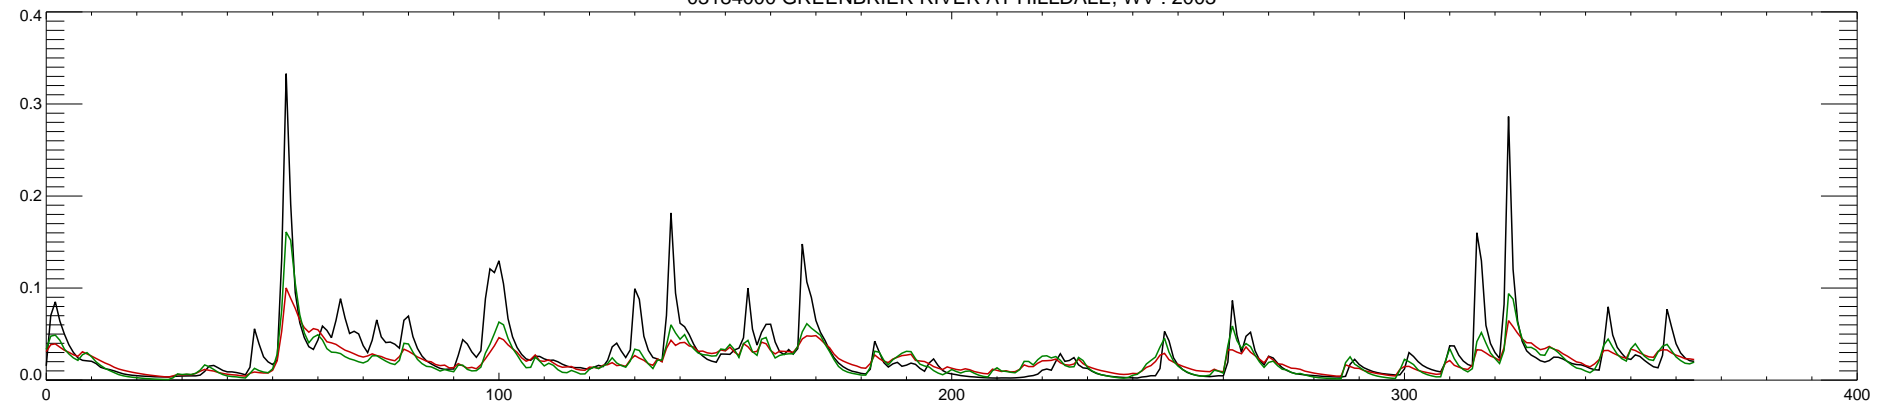

03184000 GREENBRIER RIVER AT HILLDALE, WV : 2000

03184000 GREENBRIER RIVER AT HILLDALE, WV : 2001

03184000 GREENBRIER RIVER AT HILLDALE, WV : 2002

03184000 GREENBRIER RIVER AT HILLDALE, WV : 2003

03184000 GREENBRIER RIVER AT HILLDALE, WV : 2004