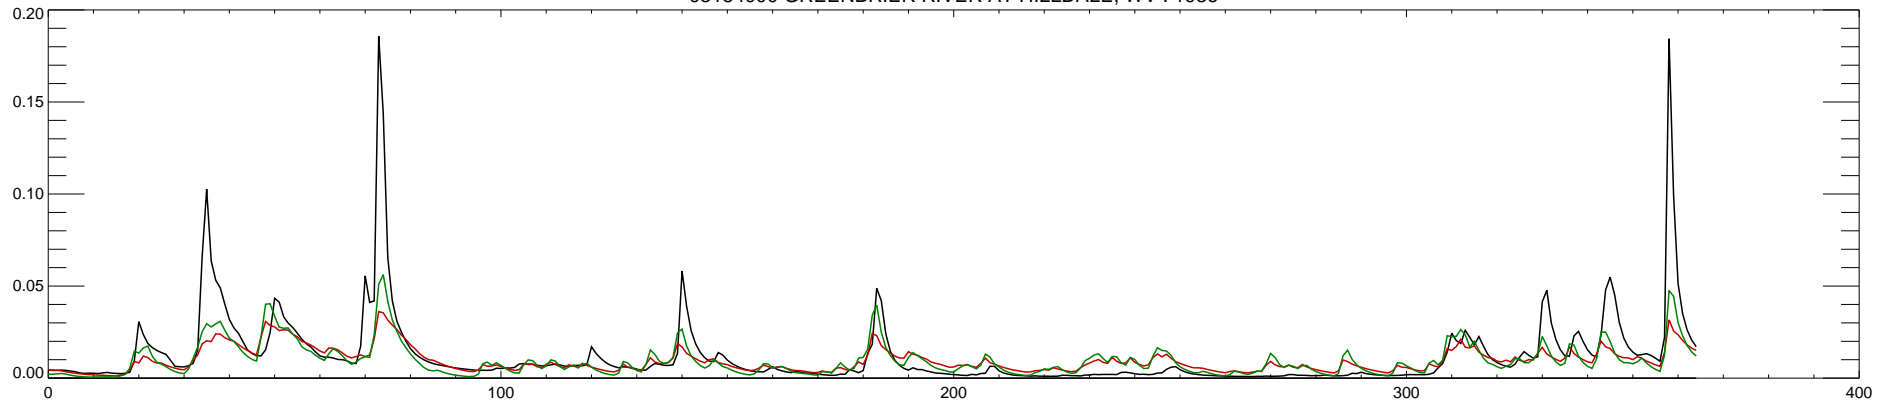

03184000 GREENBRIER RIVER AT HILLDALE, WV : 1987

03184000 GREENBRIER RIVER AT HILLDALE, WV : 1986