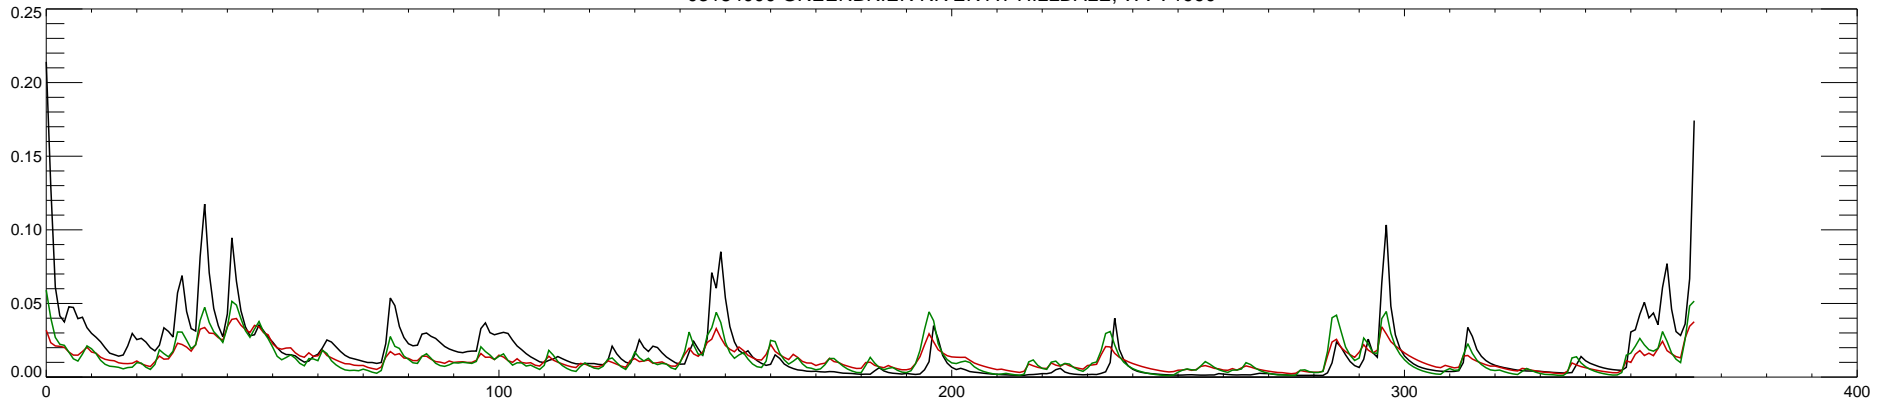

03184000 GREENBRIER RIVER AT HILLDALE, WV : 1991

03184000 GREENBRIER RIVER AT HILLDALE, WV : 1990