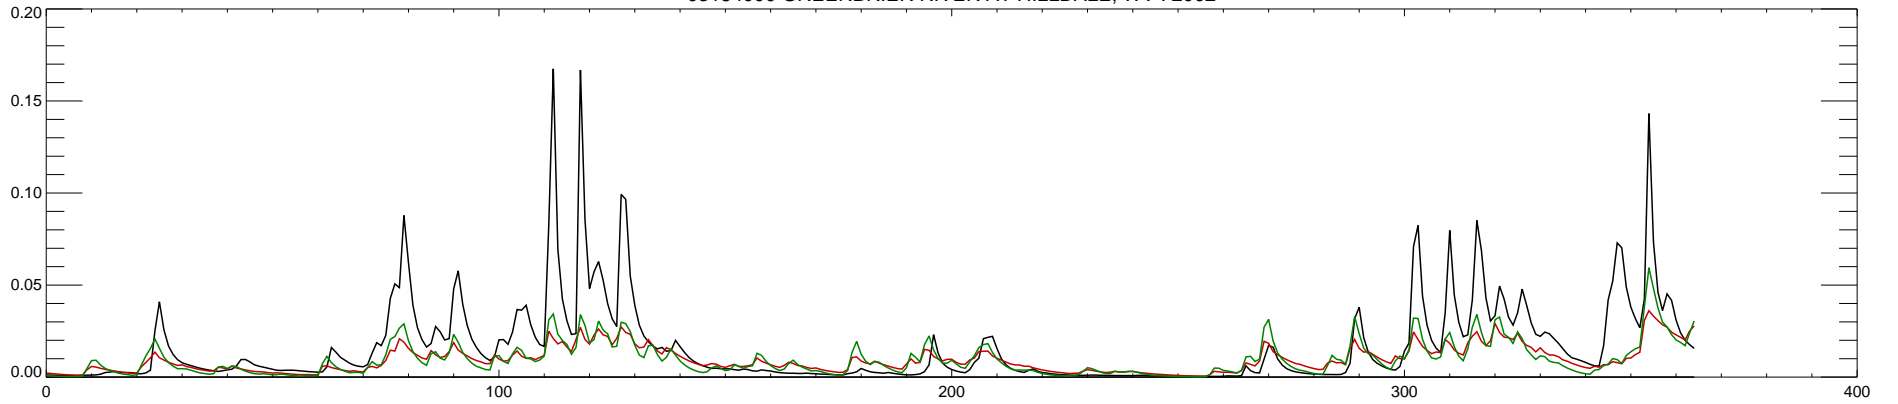

03184000 GREENBRIER RIVER AT HILLDALE, WV : 2003

03184000 GREENBRIER RIVER AT HILLDALE, WV : 2002