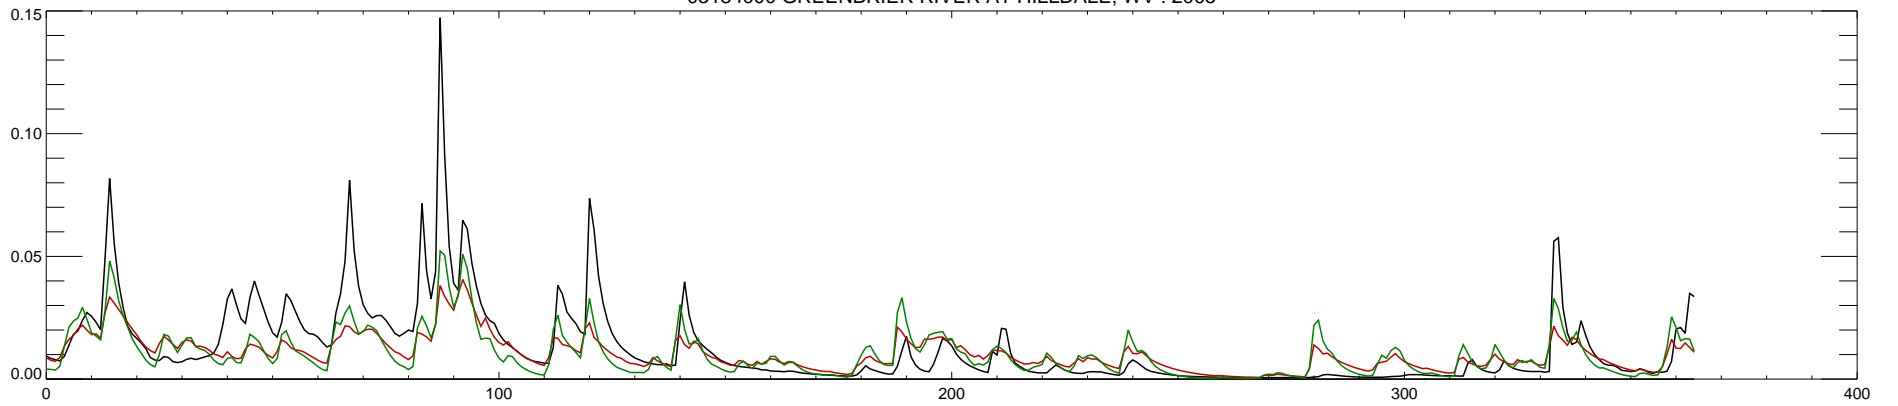

03184000 GREENBRIER RIVER AT HILLDALE, WV : 2006

03184000 GREENBRIER RIVER AT HILLDALE, WV : 2005