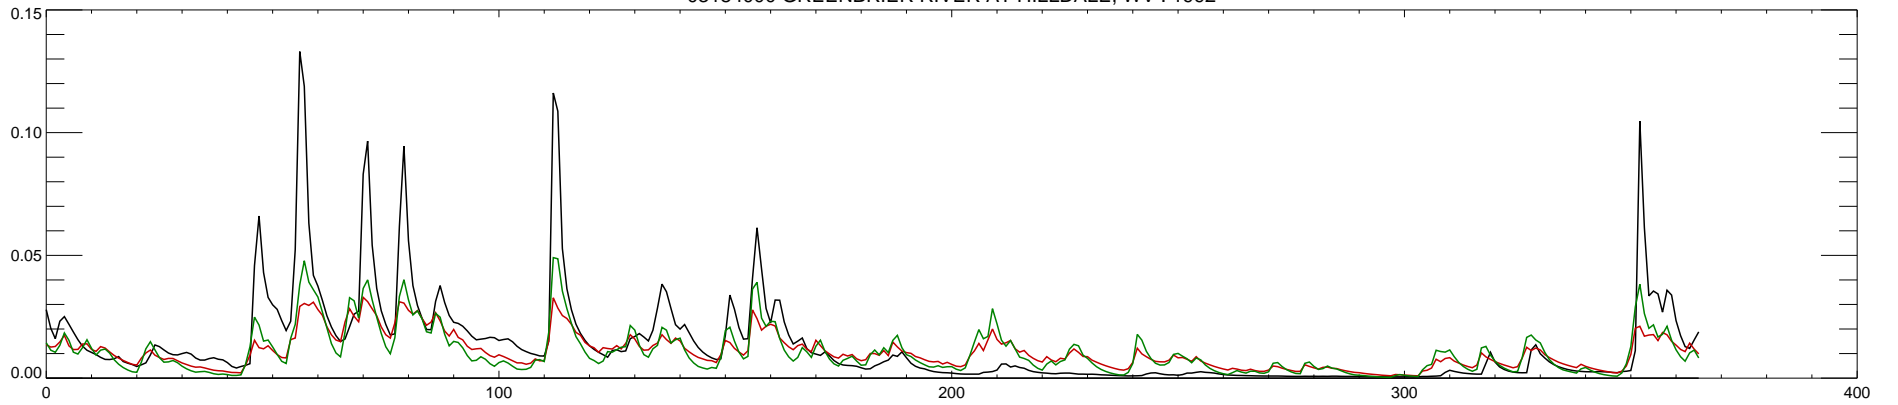

03184000 GREENBRIER RIVER AT HILLDALE, WV : 1993

03184000 GREENBRIER RIVER AT HILLDALE, WV : 1992