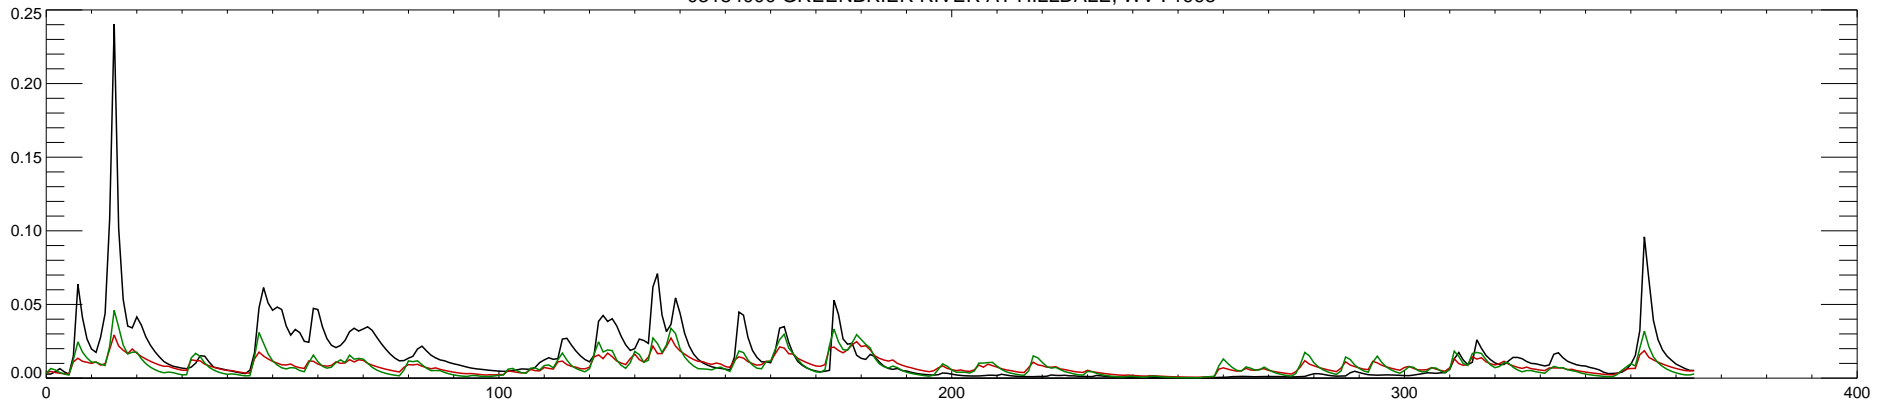

03184000 GREENBRIER RIVER AT HILLDALE, WV : 1996

03184000 GREENBRIER RIVER AT HILLDALE, WV : 1995