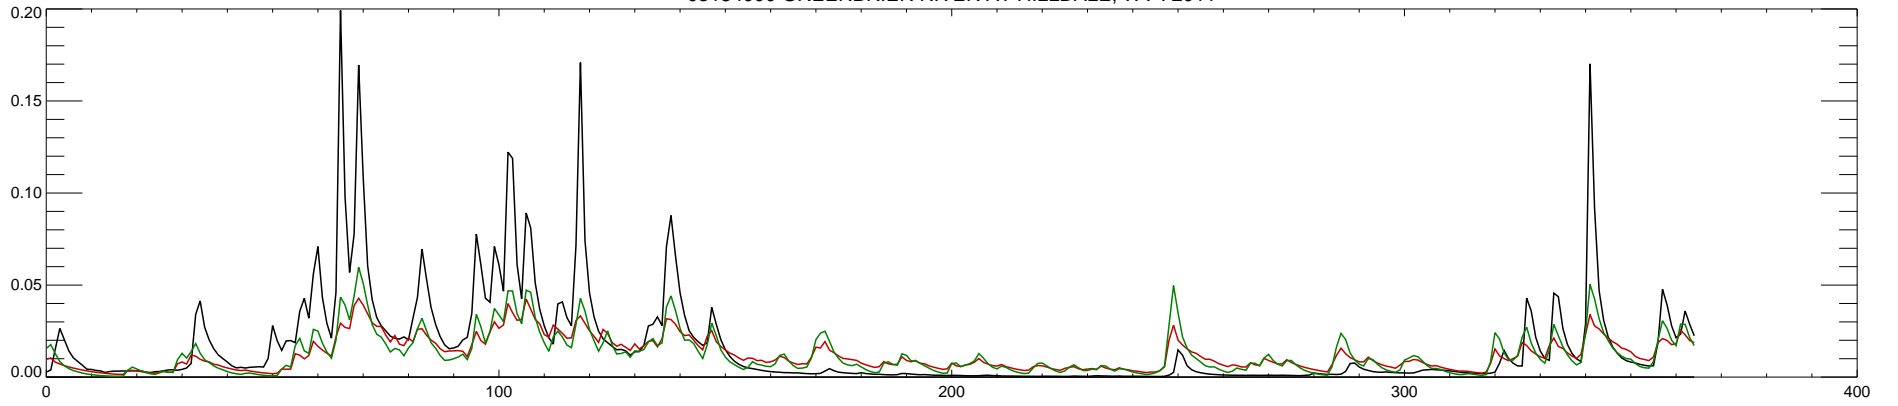

03184000 GREENBRIER RIVER AT HILLDALE, WV : 2012

03184000 GREENBRIER RIVER AT HILLDALE, WV : 2011