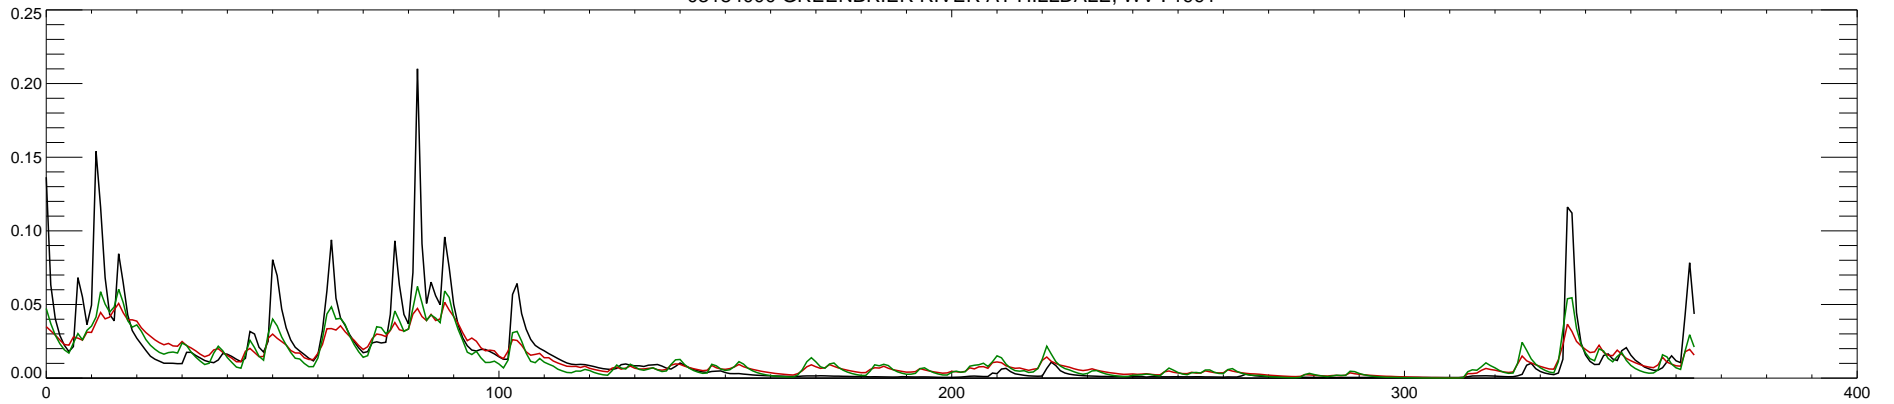

03184000 GREENBRIER RIVER AT HILLDALE, WV : 1992

03184000 GREENBRIER RIVER AT HILLDALE, WV : 1991