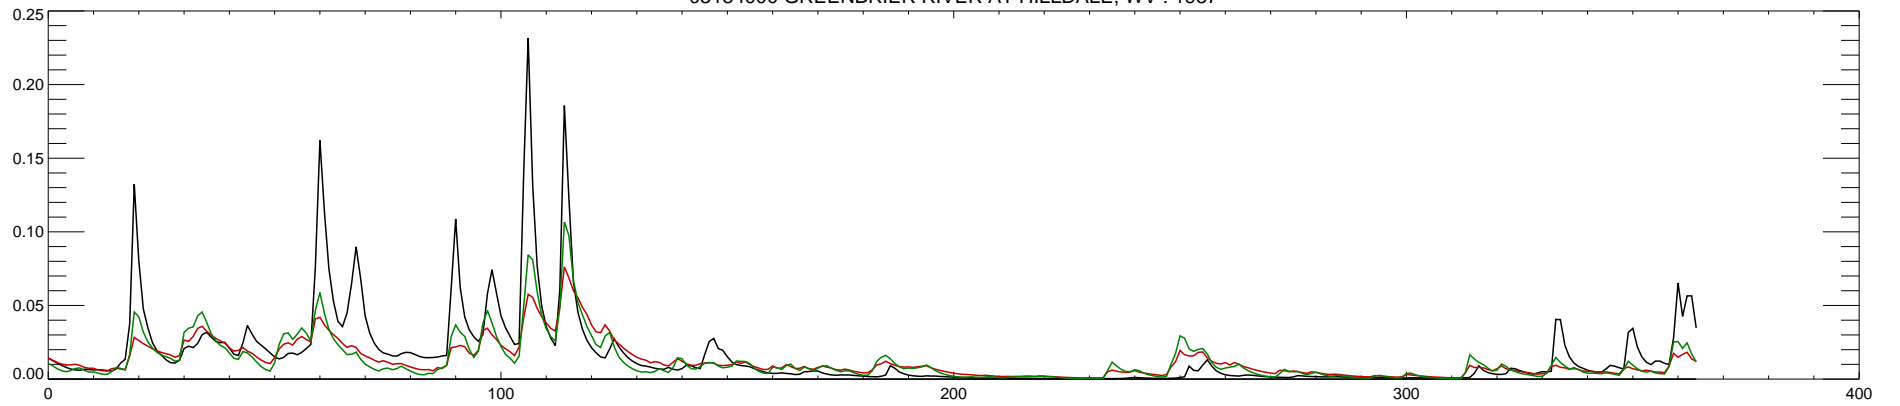

03184000 GREENBRIER RIVER AT HILLDALE, WV : 1988

03184000 GREENBRIER RIVER AT HILLDALE, WV : 1987