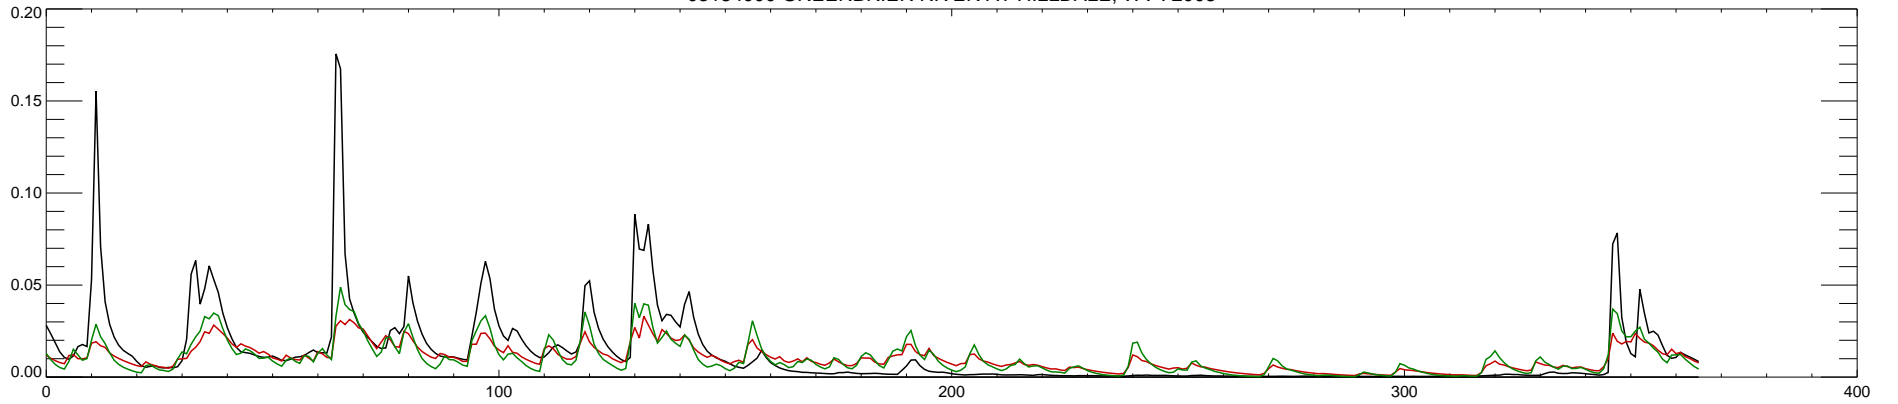

03184000 GREENBRIER RIVER AT HILLDALE, WV : 2005

03184000 GREENBRIER RIVER AT HILLDALE, WV : 2006

03184000 GREENBRIER RIVER AT HILLDALE, WV : 2007

03184000 GREENBRIER RIVER AT HILLDALE, WV : 2008

03184000 GREENBRIER RIVER AT HILLDALE, WV : 2009