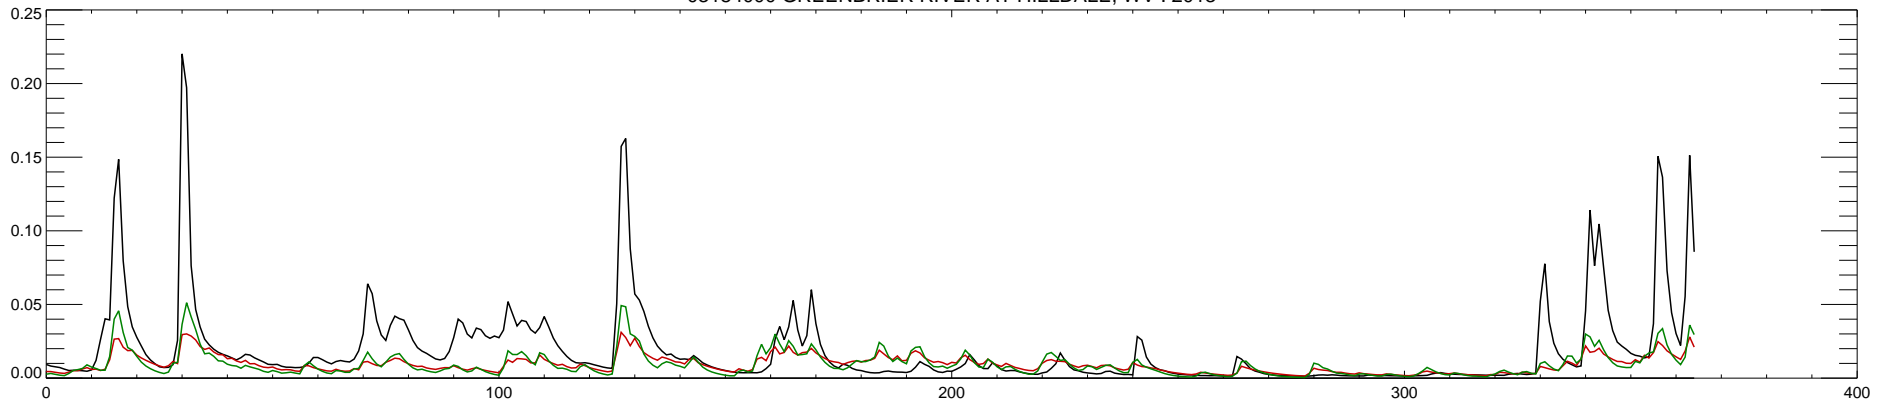

03184000 GREENBRIER RIVER AT HILLDALE, WV : 2010

03184000 GREENBRIER RIVER AT HILLDALE, WV : 2011

03184000 GREENBRIER RIVER AT HILLDALE, WV : 2012

03184000 GREENBRIER RIVER AT HILLDALE, WV : 2013

03184000 GREENBRIER RIVER AT HILLDALE, WV : 2014