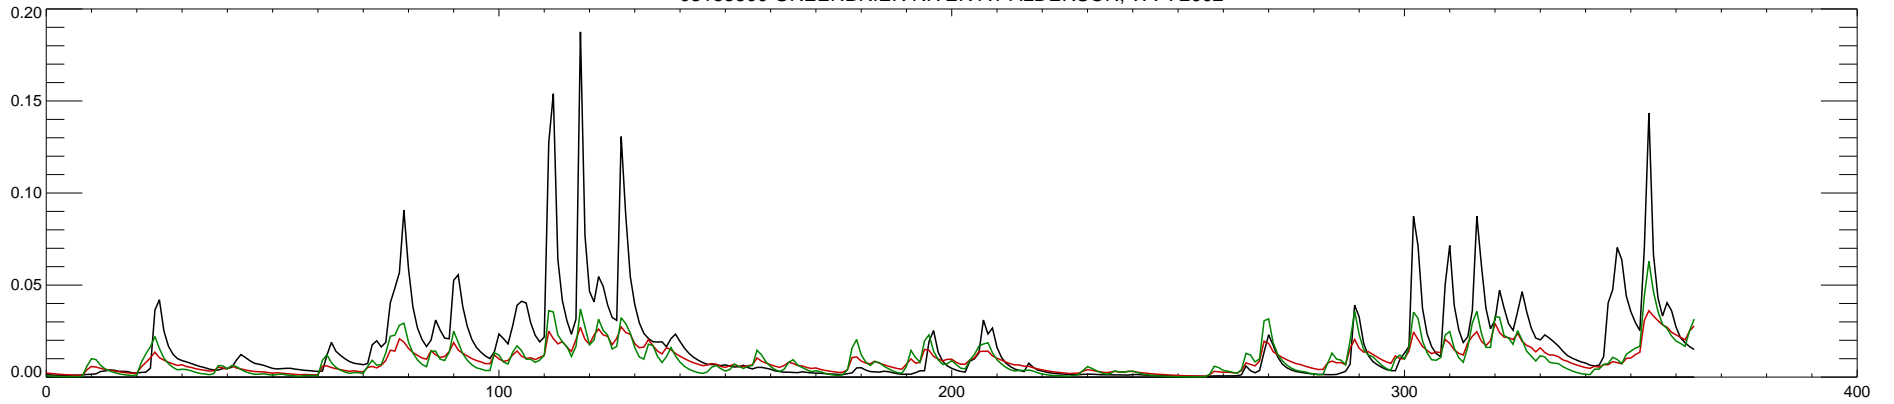

03183500 GREENBRIER RIVER AT ALDERSON, WV : 2003

03183500 GREENBRIER RIVER AT ALDERSON, WV : 2002