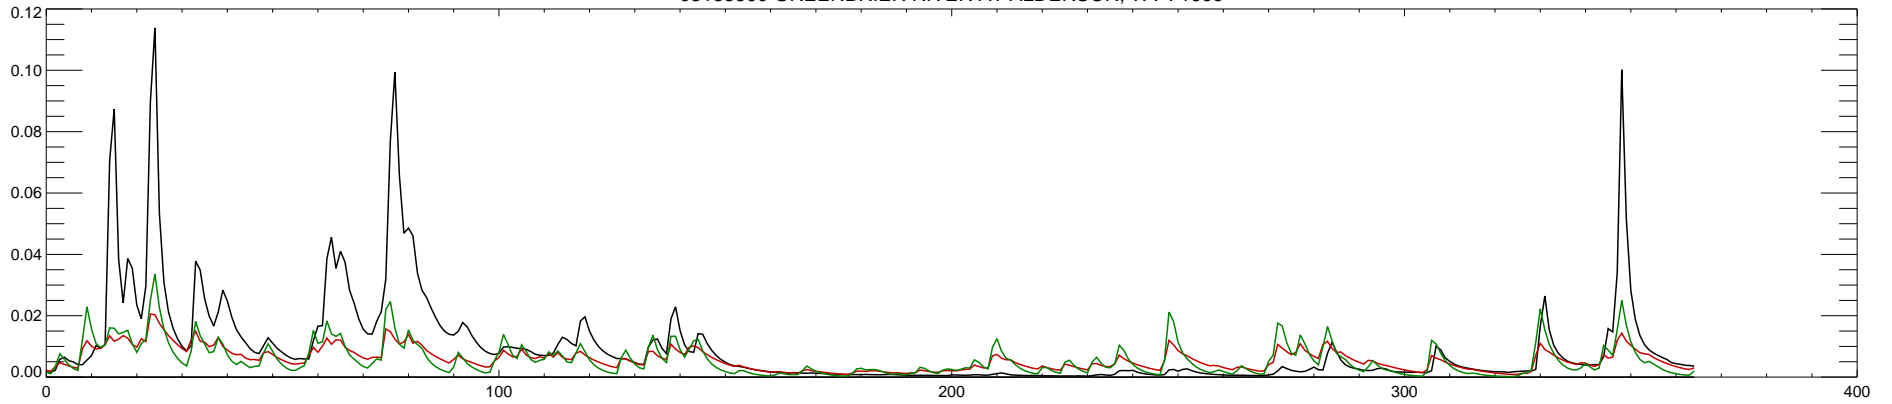

03183500 GREENBRIER RIVER AT ALDERSON, WV : 1995

03183500 GREENBRIER RIVER AT ALDERSON, WV : 1996

03183500 GREENBRIER RIVER AT ALDERSON, WV : 1997

03183500 GREENBRIER RIVER AT ALDERSON, WV : 1998

03183500 GREENBRIER RIVER AT ALDERSON, WV : 1999