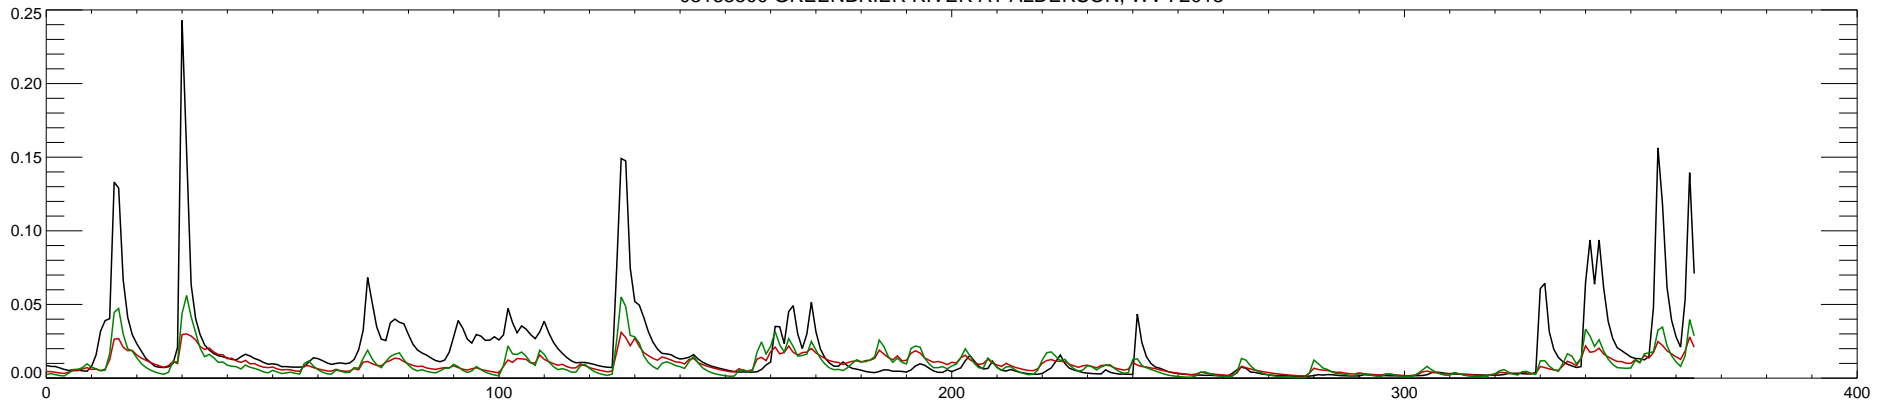

03183500 GREENBRIER RIVER AT ALDERSON, WV : 2010

03183500 GREENBRIER RIVER AT ALDERSON, WV : 2011

03183500 GREENBRIER RIVER AT ALDERSON, WV : 2012

03183500 GREENBRIER RIVER AT ALDERSON, WV : 2013

03183500 GREENBRIER RIVER AT ALDERSON, WV : 2014