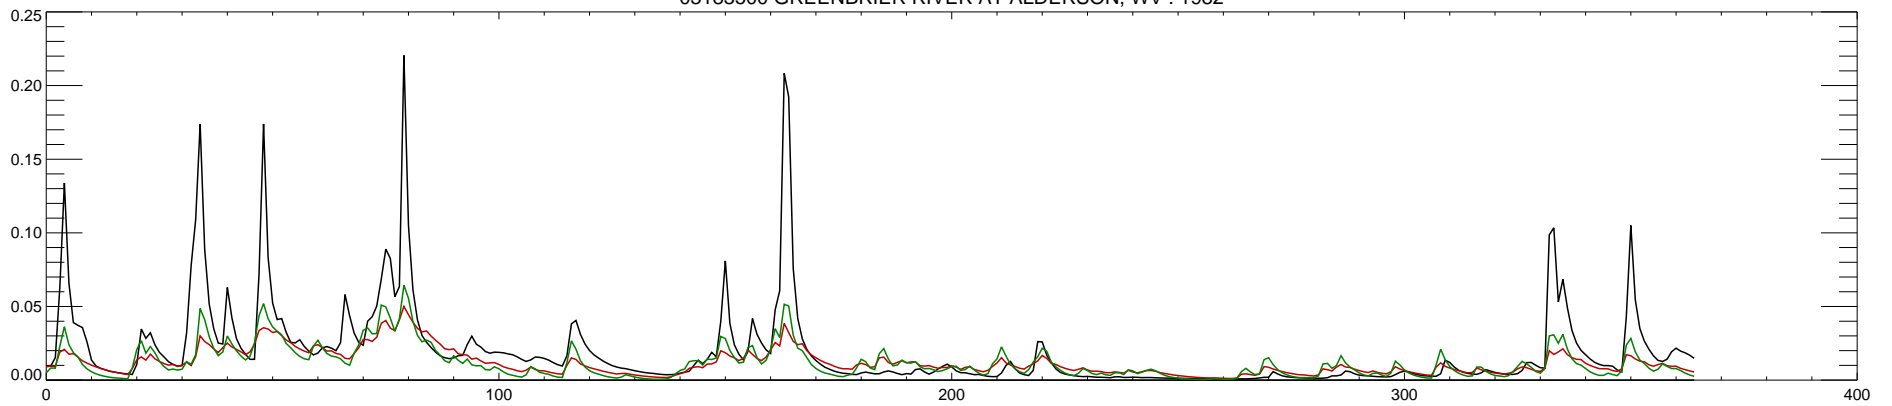

03183500 GREENBRIER RIVER AT ALDERSON, WV : 1980

03183500 GREENBRIER RIVER AT ALDERSON, WV : 1981

03183500 GREENBRIER RIVER AT ALDERSON, WV : 1982

03183500 GREENBRIER RIVER AT ALDERSON, WV : 1983

03183500 GREENBRIER RIVER AT ALDERSON, WV : 1984