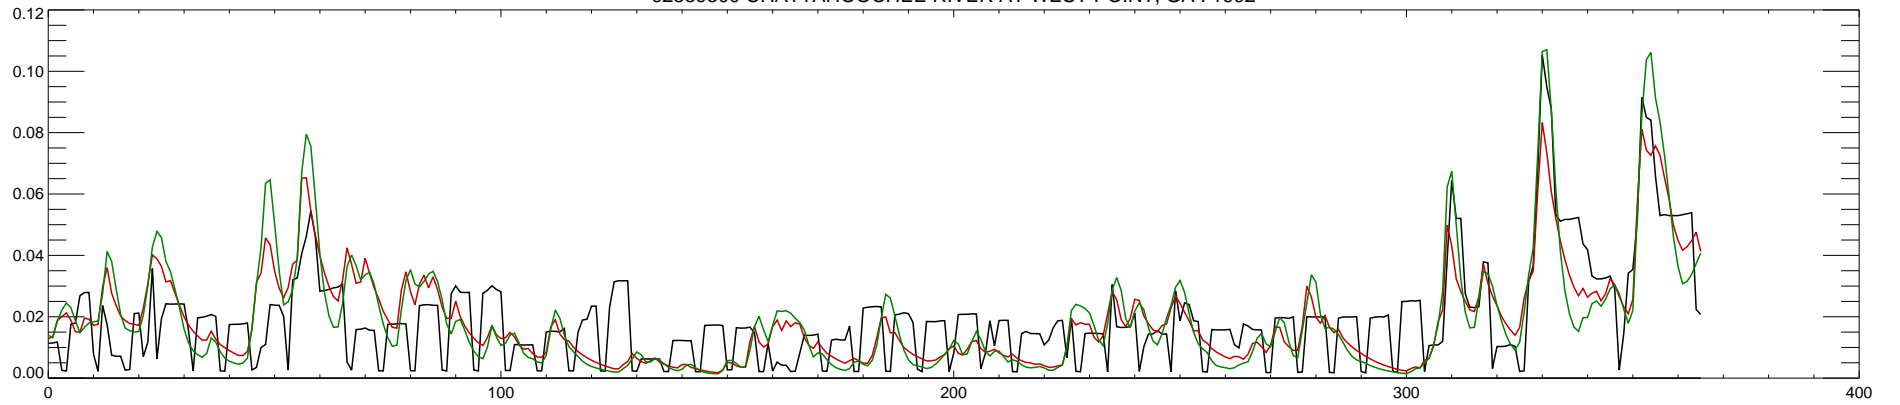

02339500 CHATTAHOOCHEE RIVER AT WEST POINT, GA : 1993

02339500 CHATTAHOOCHEE RIVER AT WEST POINT, GA : 1992