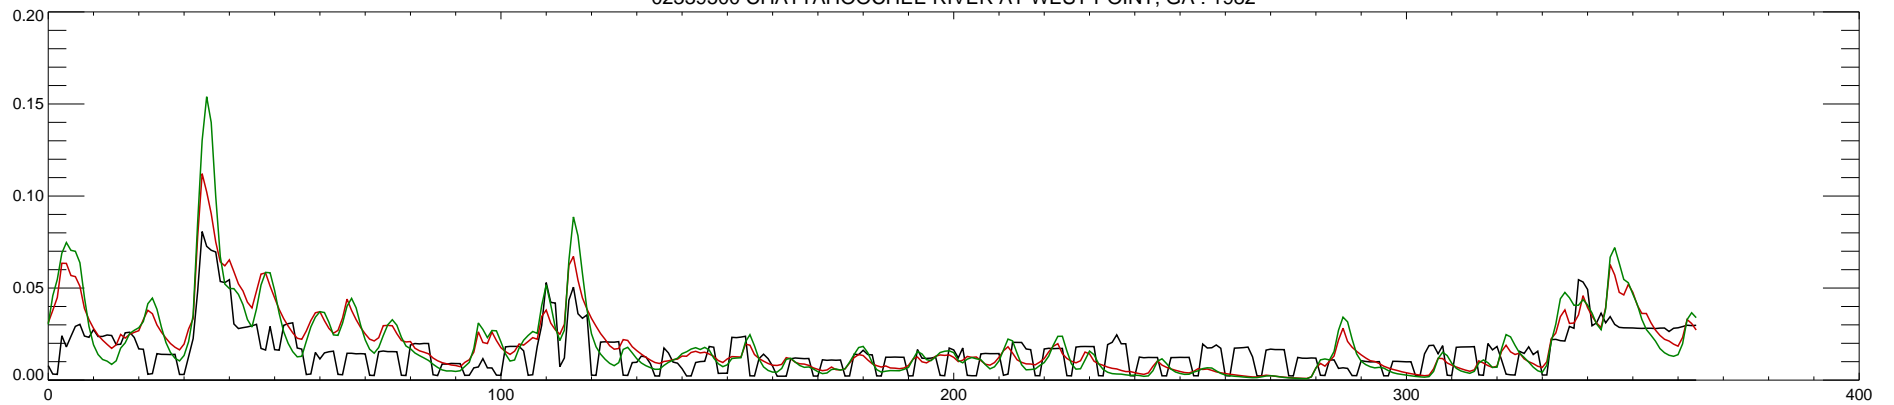

02339500 CHATTAHOOCHEE RIVER AT WEST POINT, GA : 1980

02339500 CHATTAHOOCHEE RIVER AT WEST POINT, GA : 1981

02339500 CHATTAHOOCHEE RIVER AT WEST POINT, GA : 1982

02339500 CHATTAHOOCHEE RIVER AT WEST POINT, GA : 1983