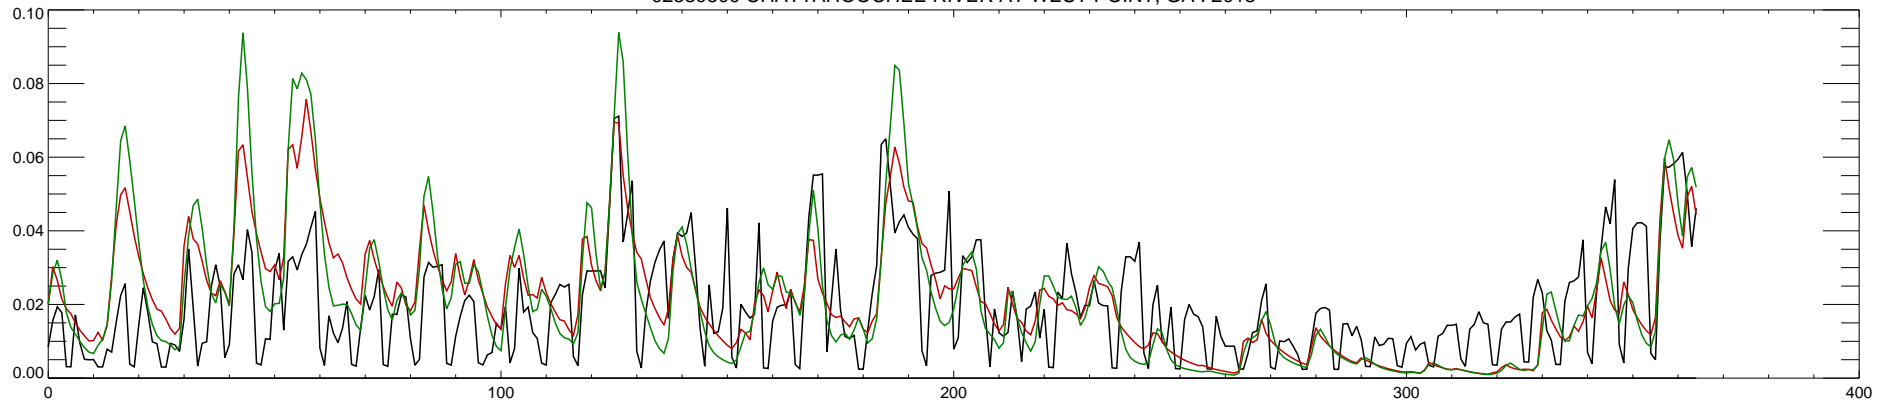

02339500 CHATTAHOOCHEE RIVER AT WEST POINT, GA : 2014

02339500 CHATTAHOOCHEE RIVER AT WEST POINT, GA : 2013