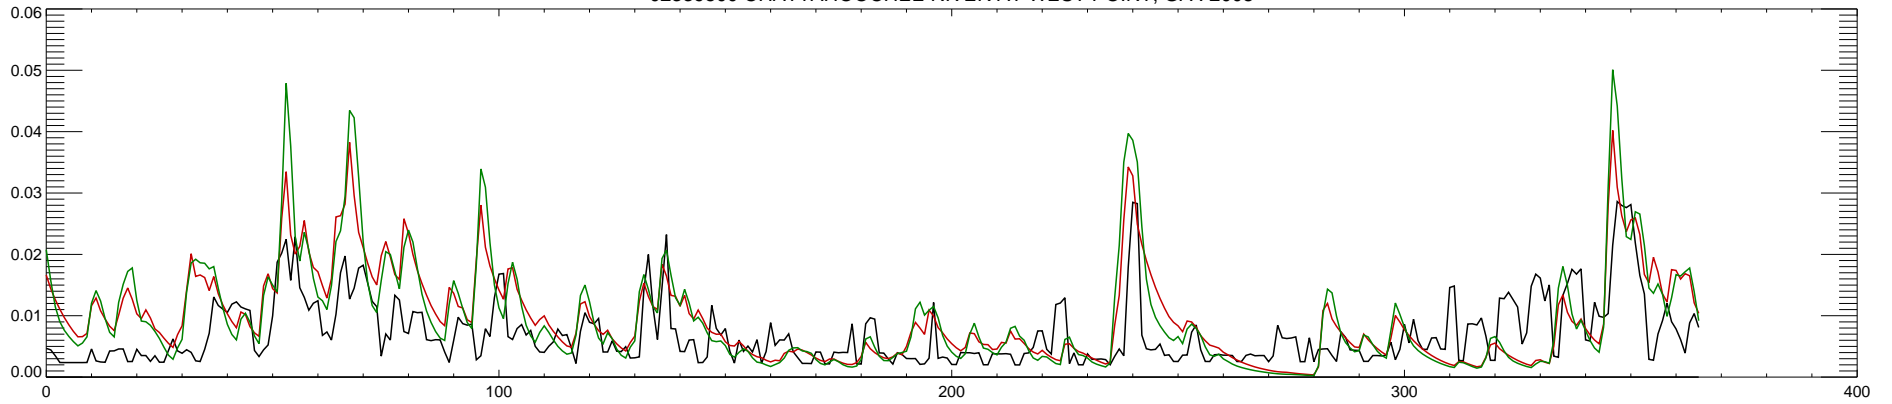

02339500 CHATTAHOOCHEE RIVER AT WEST POINT, GA : 2009

02339500 CHATTAHOOCHEE RIVER AT WEST POINT, GA : 2008