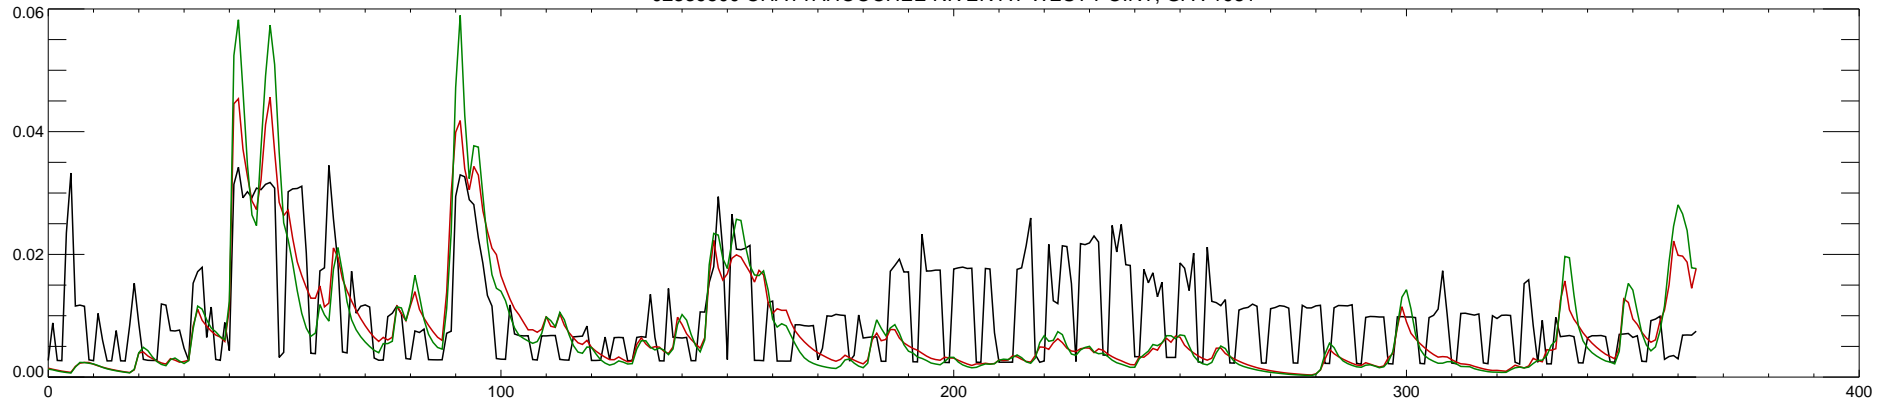

02339500 CHATTAHOOCHEE RIVER AT WEST POINT, GA : 1980

02339500 CHATTAHOOCHEE RIVER AT WEST POINT, GA : 1981

02339500 CHATTAHOOCHEE RIVER AT WEST POINT, GA : 1982

02339500 CHATTAHOOCHEE RIVER AT WEST POINT, GA : 1983