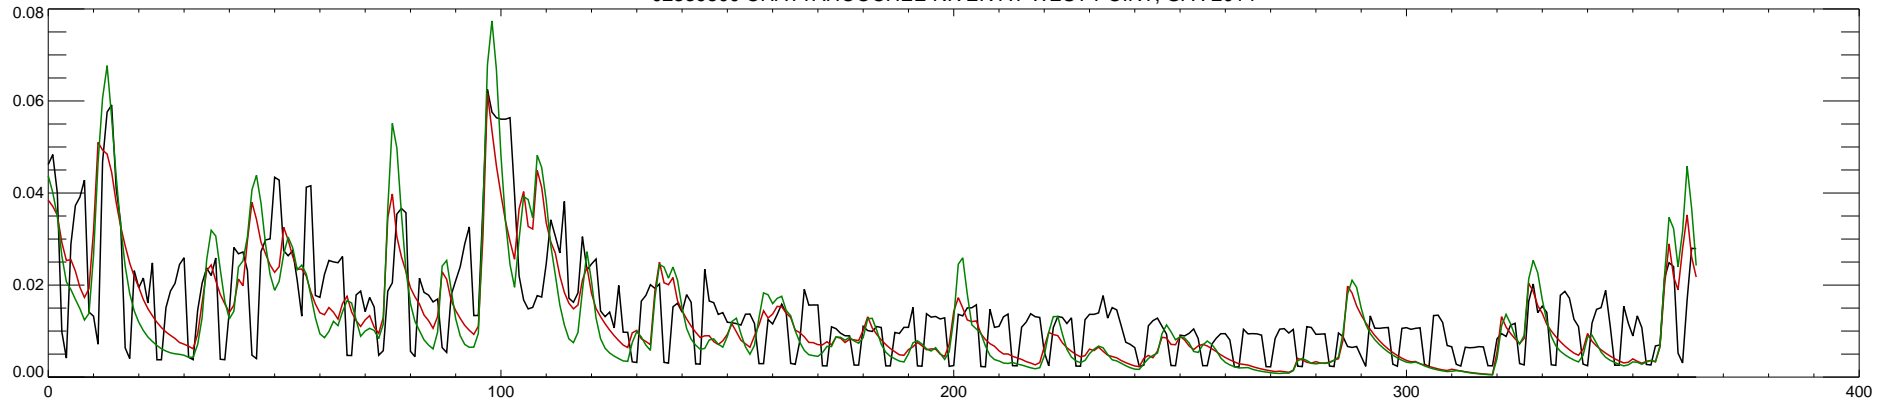

02339500 CHATTAHOOCHEE RIVER AT WEST POINT, GA : 2015

02339500 CHATTAHOOCHEE RIVER AT WEST POINT, GA : 2014