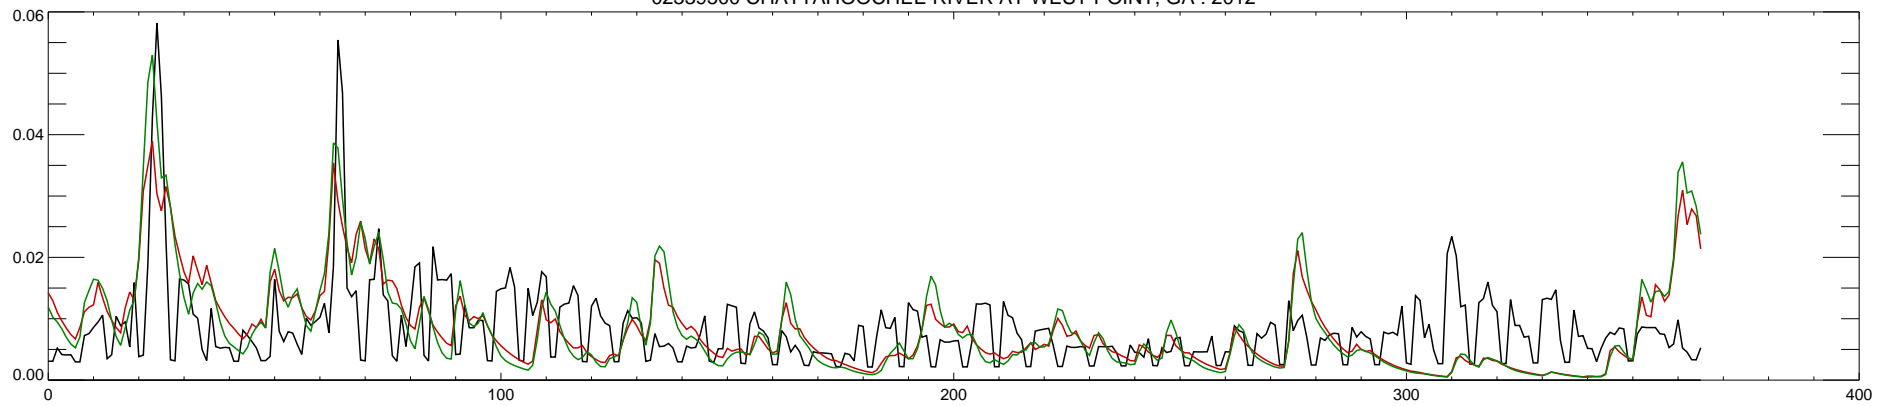

02339500 CHATTAHOOCHEE RIVER AT WEST POINT, GA : 2013

02339500 CHATTAHOOCHEE RIVER AT WEST POINT, GA : 2012