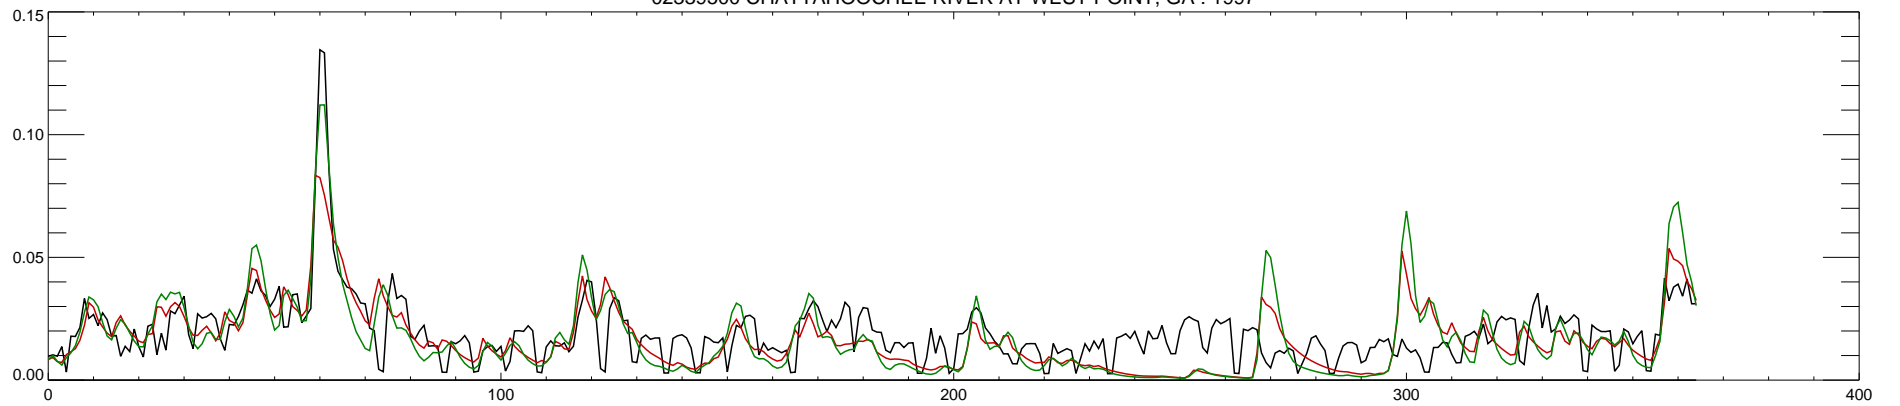

02339500 CHATTAHOOCHEE RIVER AT WEST POINT, GA : 1998

02339500 CHATTAHOOCHEE RIVER AT WEST POINT, GA : 1997