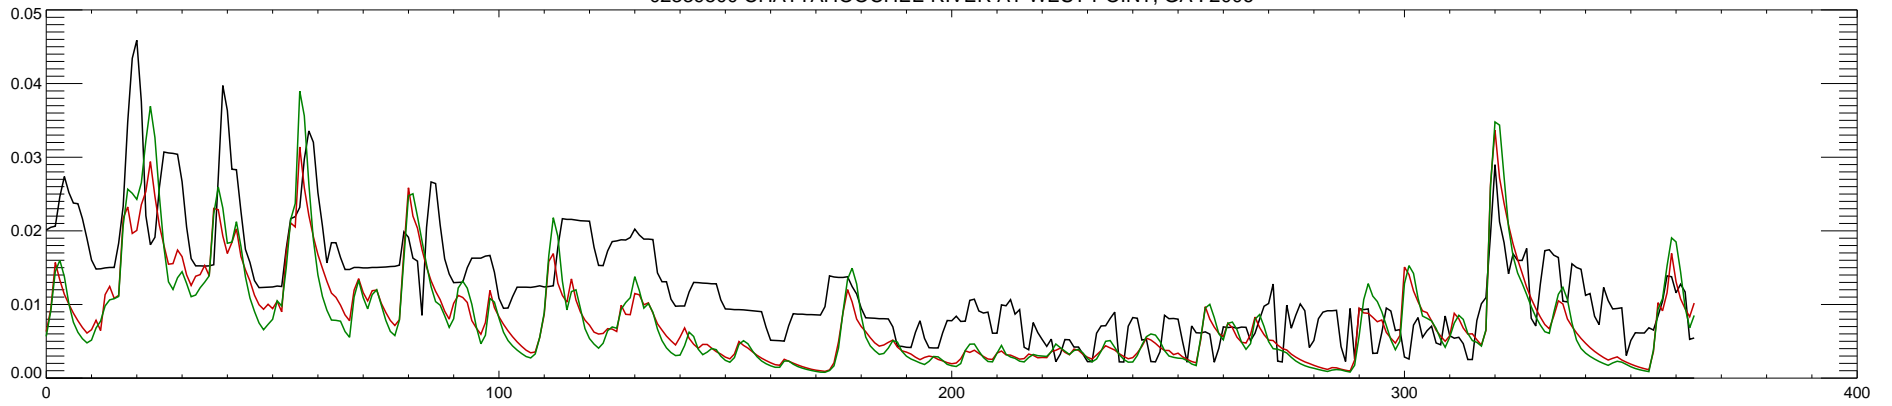

02339500 CHATTAHOOCHEE RIVER AT WEST POINT, GA : 2007

02339500 CHATTAHOOCHEE RIVER AT WEST POINT, GA : 2006