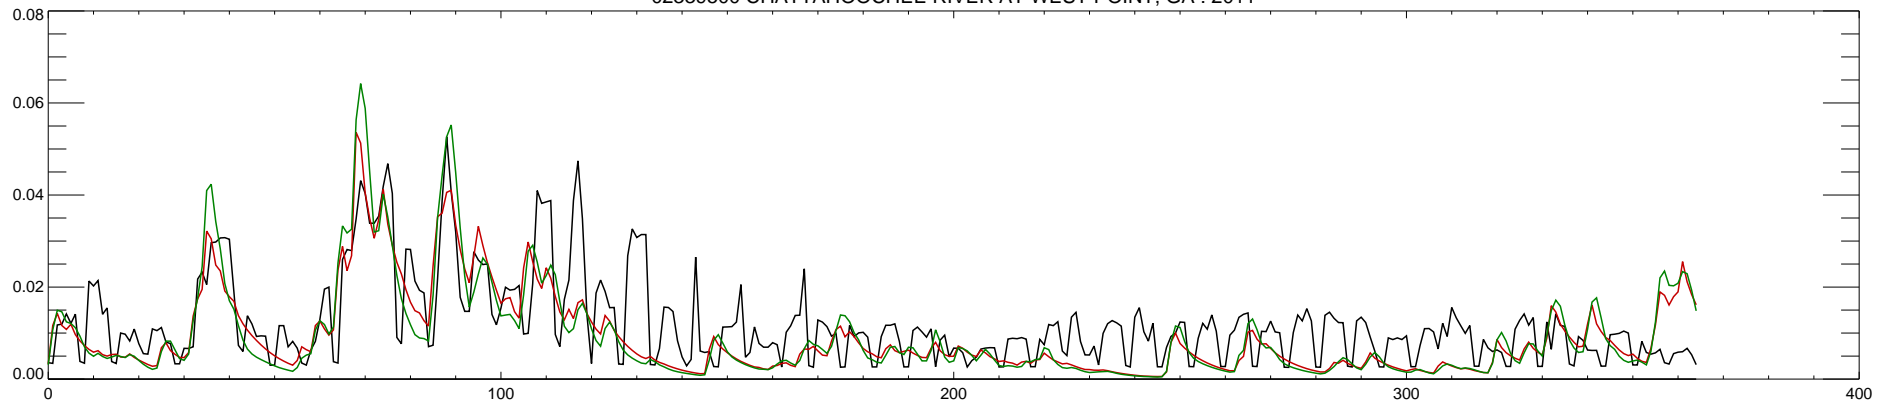

02339500 CHATTAHOOCHEE RIVER AT WEST POINT, GA : 2008

02339500 CHATTAHOOCHEE RIVER AT WEST POINT, GA : 2009

02339500 CHATTAHOOCHEE RIVER AT WEST POINT, GA : 2010

02339500 CHATTAHOOCHEE RIVER AT WEST POINT, GA : 2011