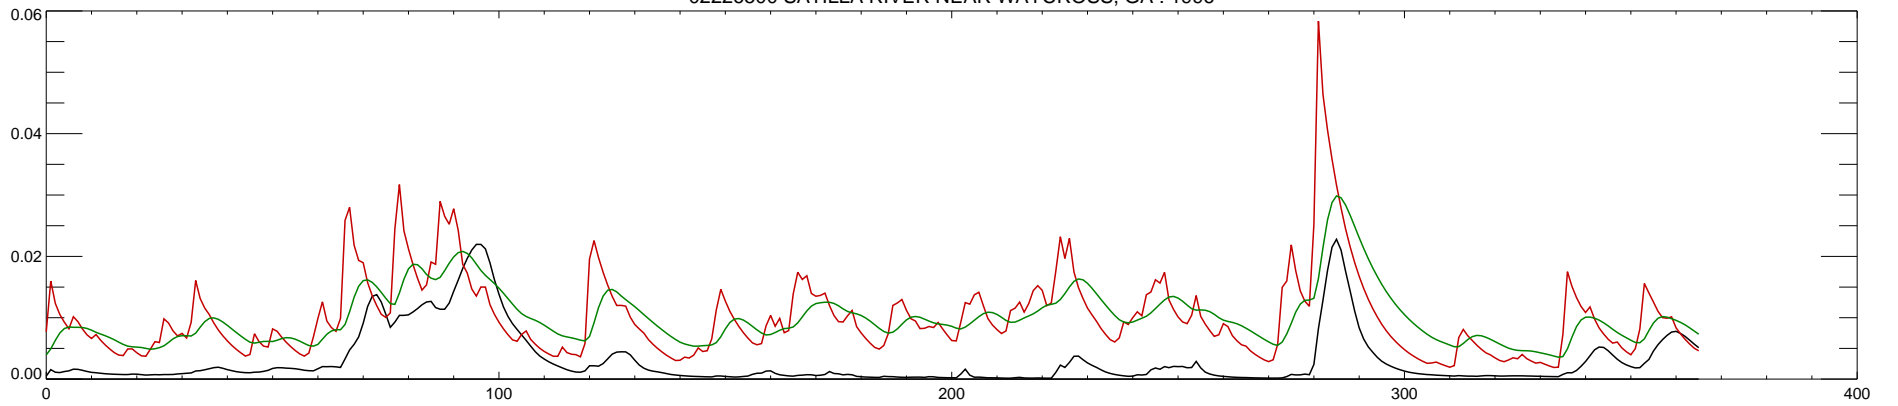

02226500 SATILLA RIVER NEAR WAYCROSS, GA : 1997

02226500 SATILLA RIVER NEAR WAYCROSS, GA : 1996