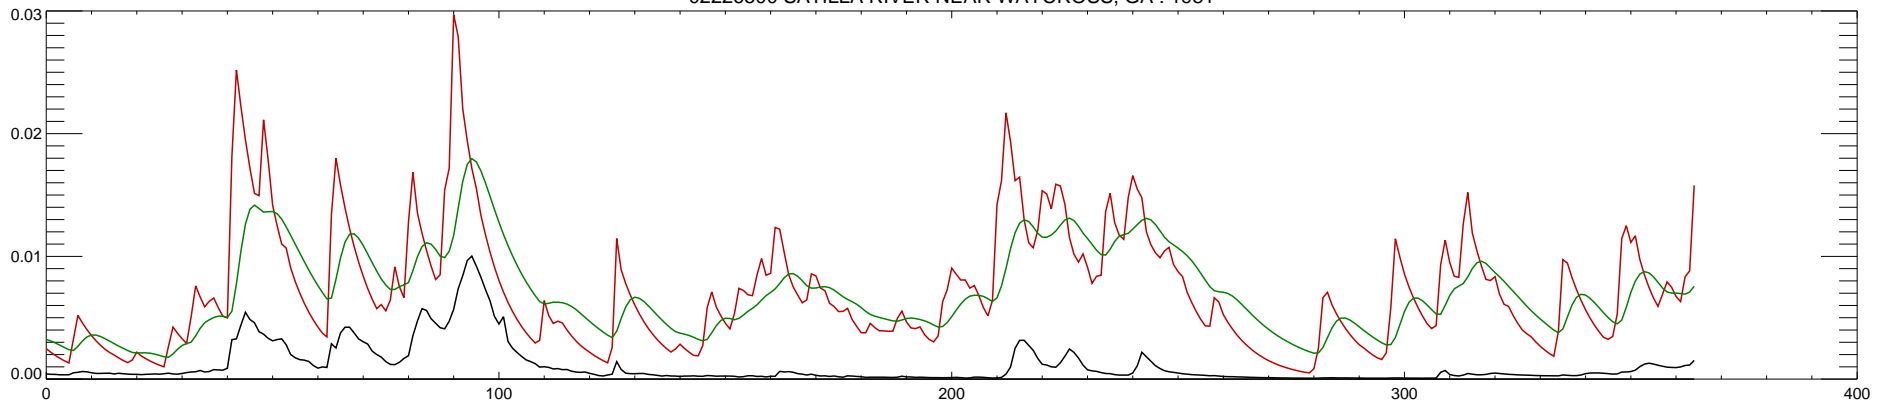

02226500 SATILLA RIVER NEAR WAYCROSS, GA : 1980

02226500 SATILLA RIVER NEAR WAYCROSS, GA : 1981

02226500 SATILLA RIVER NEAR WAYCROSS, GA : 1982

02226500 SATILLA RIVER NEAR WAYCROSS, GA : 1983

02226500 SATILLA RIVER NEAR WAYCROSS, GA : 1984

02226500 SATILLA RIVER NEAR WAYCROSS, GA : 1985

02226500 SATILLA RIVER NEAR WAYCROSS, GA : 1986

02226500 SATILLA RIVER NEAR WAYCROSS, GA : 1987

02226500 SATILLA RIVER NEAR WAYCROSS, GA : 1988

02226500 SATILLA RIVER NEAR WAYCROSS, GA : 1989