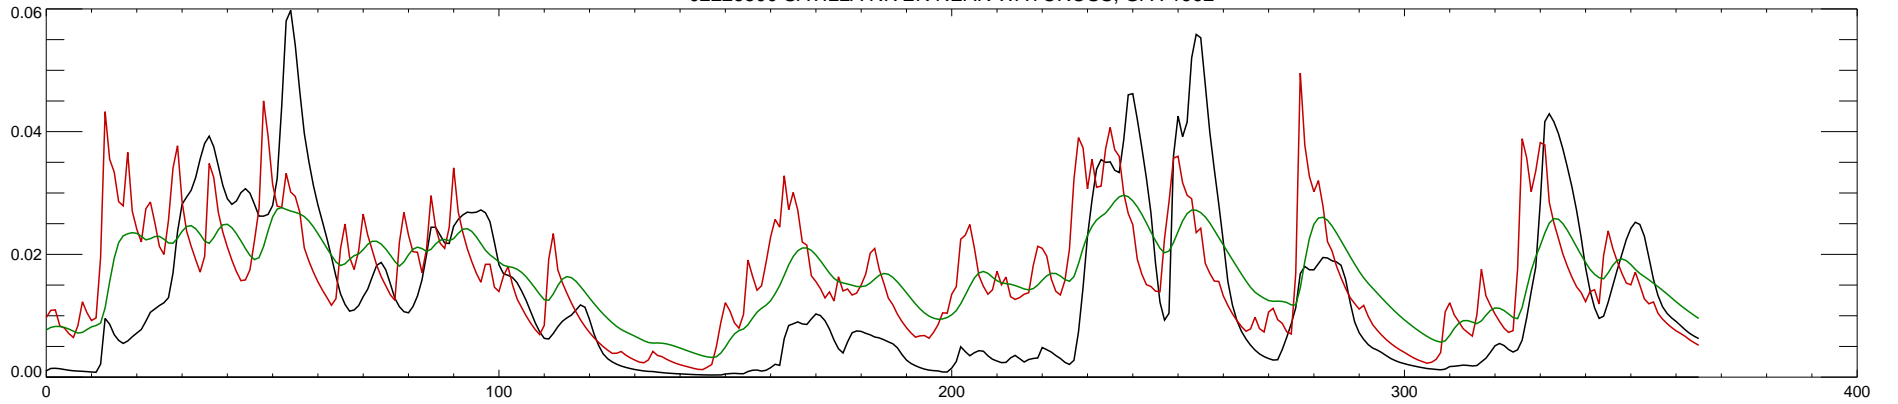

02226500 SATILLA RIVER NEAR WAYCROSS, GA : 1993

02226500 SATILLA RIVER NEAR WAYCROSS, GA : 1992