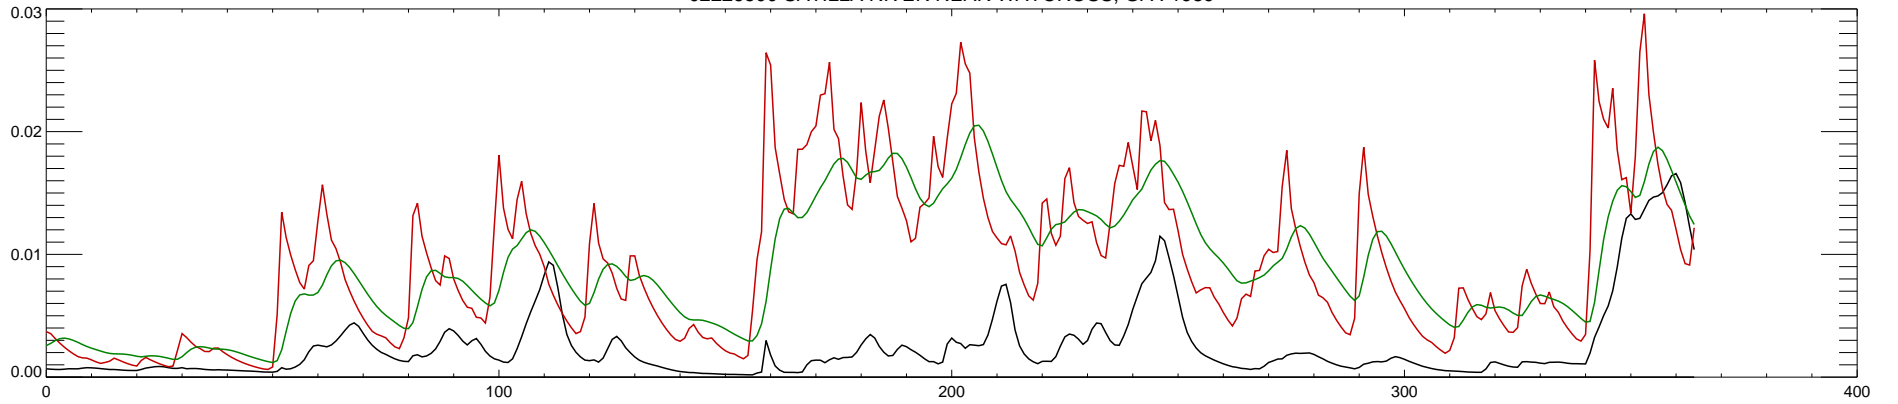

02226500 SATILLA RIVER NEAR WAYCROSS, GA : 1985

02226500 SATILLA RIVER NEAR WAYCROSS, GA : 1986

02226500 SATILLA RIVER NEAR WAYCROSS, GA : 1987

02226500 SATILLA RIVER NEAR WAYCROSS, GA : 1988

02226500 SATILLA RIVER NEAR WAYCROSS, GA : 1989

02226500 SATILLA RIVER NEAR WAYCROSS, GA : 1990

02226500 SATILLA RIVER NEAR WAYCROSS, GA : 1991

02226500 SATILLA RIVER NEAR WAYCROSS, GA : 1992

02226500 SATILLA RIVER NEAR WAYCROSS, GA : 1993

02226500 SATILLA RIVER NEAR WAYCROSS, GA : 1994