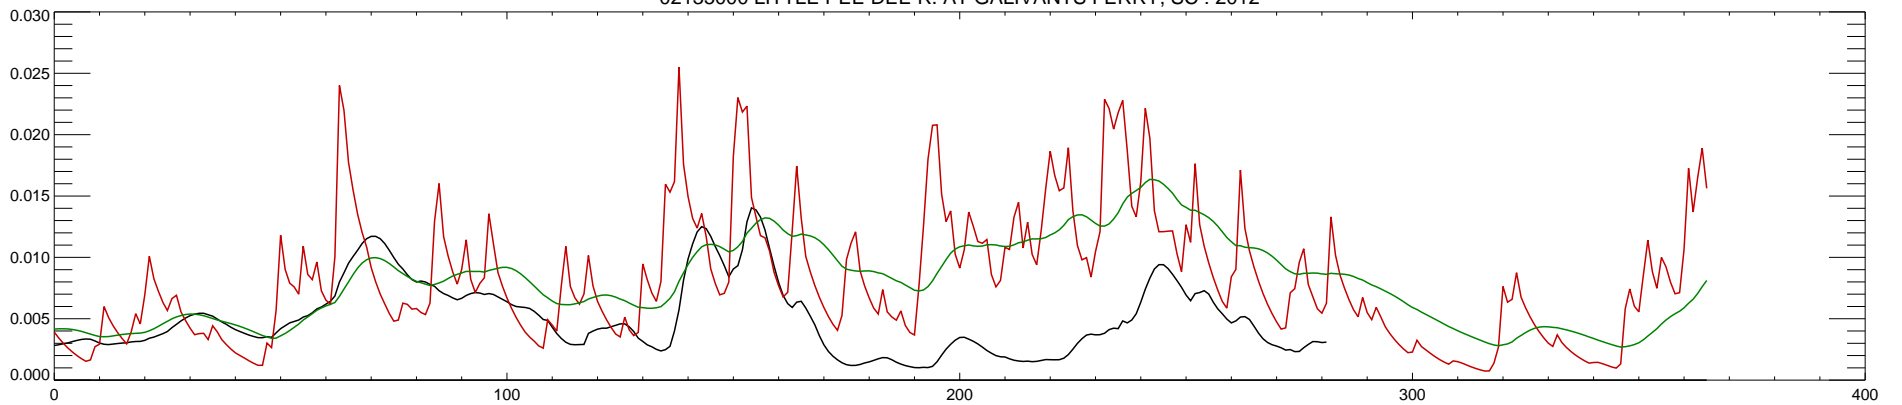

02135000 LITTLE PEE DEE R. AT GALIVANTS FERRY, SC : 2013

02135000 LITTLE PEE DEE R. AT GALIVANTS FERRY, SC : 2012