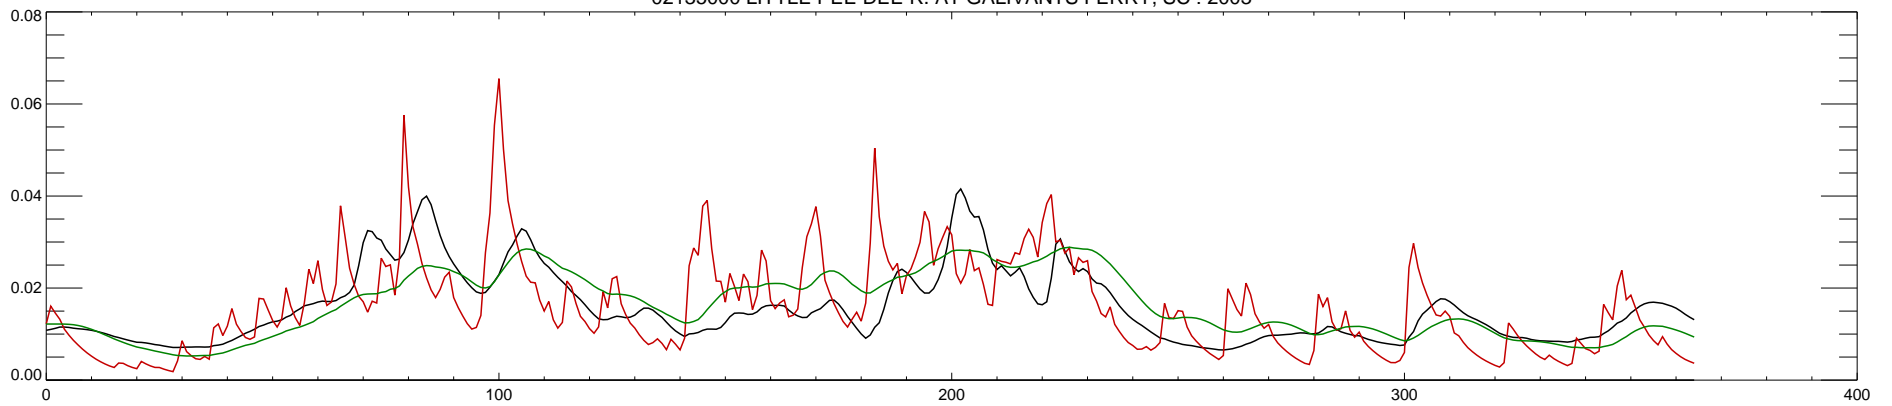

02135000 LITTLE PEE DEE R. AT GALIVANTS FERRY, SC : 2000

02135000 LITTLE PEE DEE R. AT GALIVANTS FERRY, SC : 2001

02135000 LITTLE PEE DEE R. AT GALIVANTS FERRY, SC : 2002

02135000 LITTLE PEE DEE R. AT GALIVANTS FERRY, SC : 2003