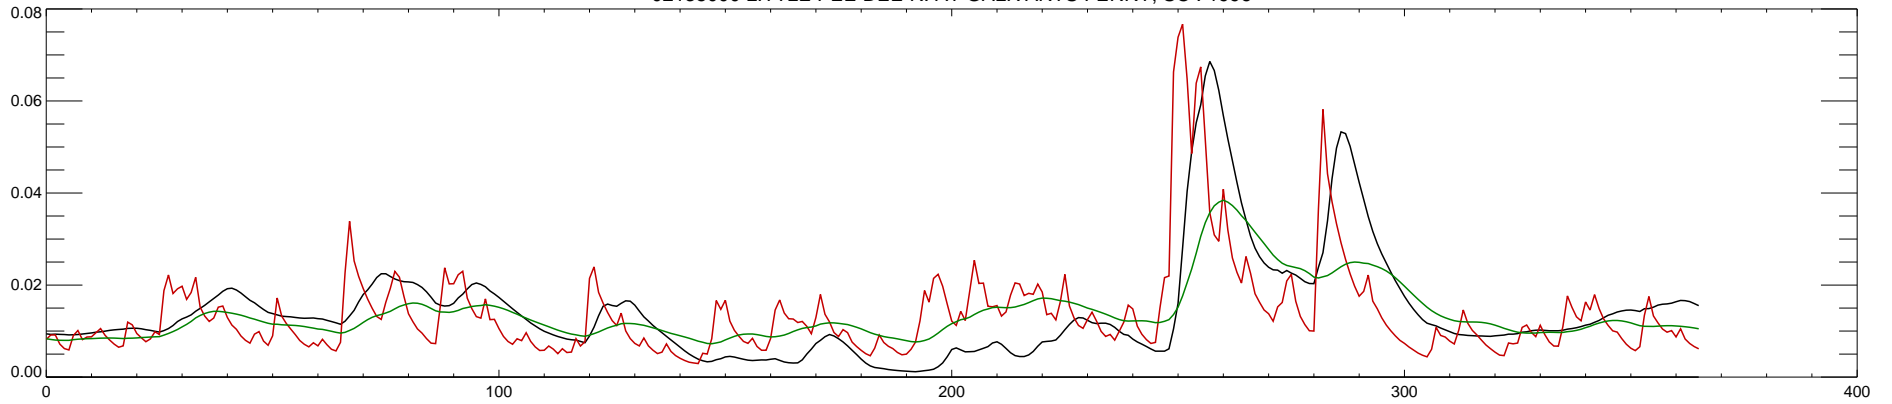

02135000 LITTLE PEE DEE R. AT GALIVANTS FERRY, SC : 1997

02135000 LITTLE PEE DEE R. AT GALIVANTS FERRY, SC : 1996