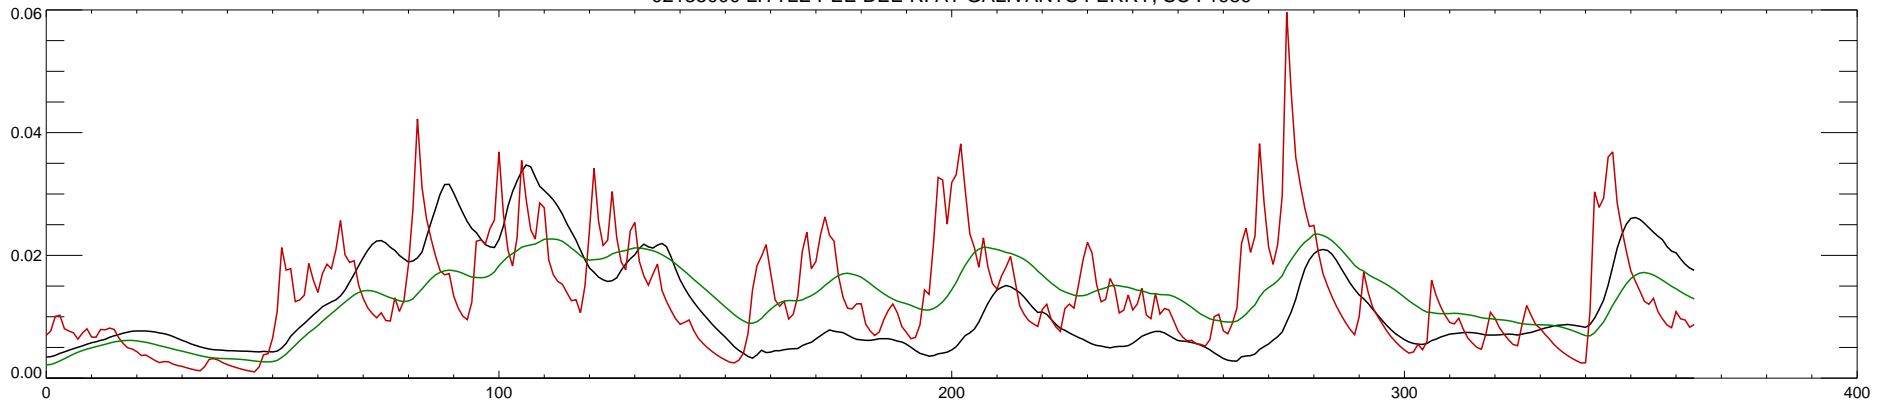

02135000 LITTLE PEE DEE R. AT GALIVANTS FERRY, SC : 1990

02135000 LITTLE PEE DEE R. AT GALIVANTS FERRY, SC : 1989