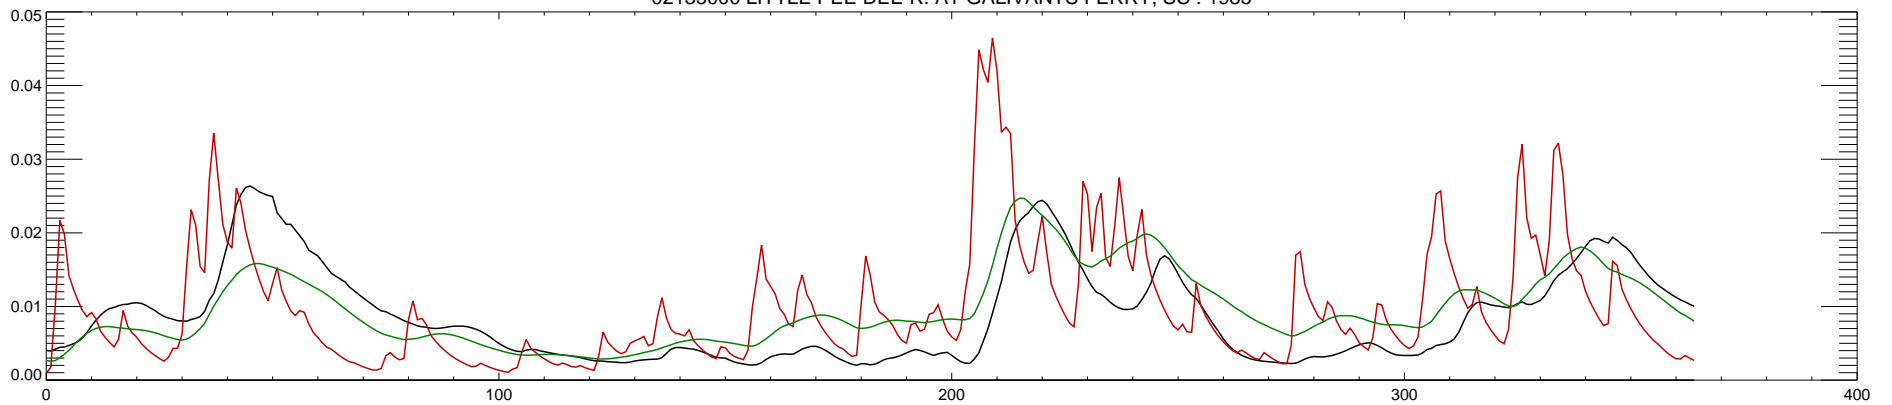

02135000 LITTLE PEE DEE R. AT GALIVANTS FERRY, SC : 1986

02135000 LITTLE PEE DEE R. AT GALIVANTS FERRY, SC : 1985