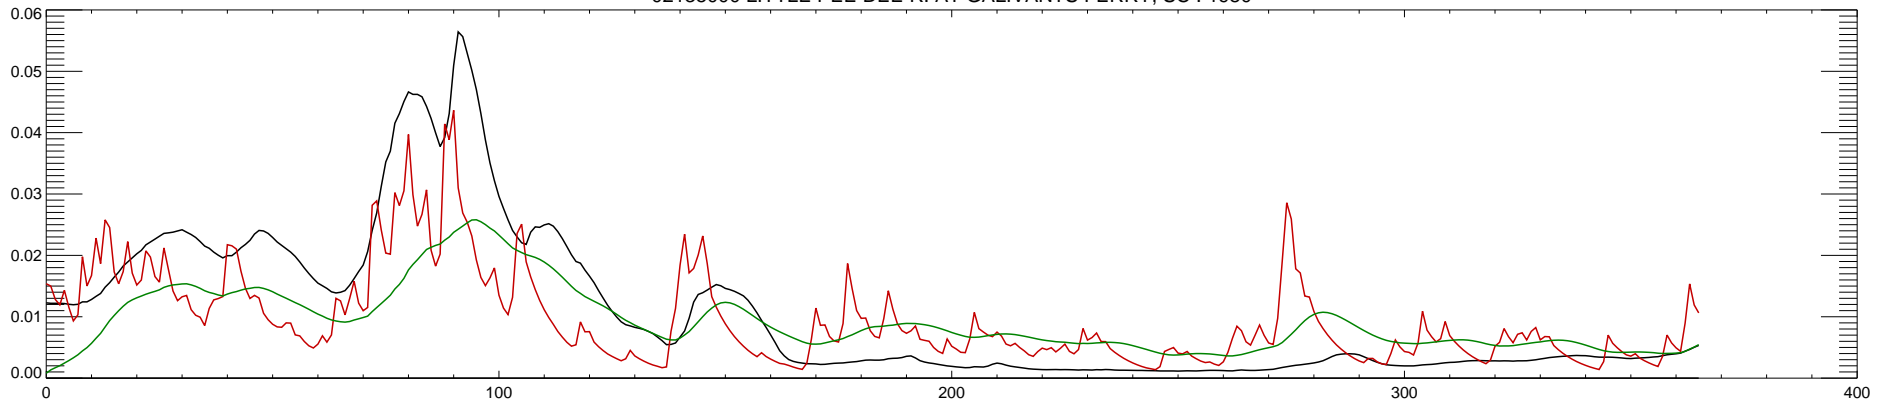

02135000 LITTLE PEE DEE R. AT GALIVANTS FERRY, SC : 1980

02135000 LITTLE PEE DEE R. AT GALIVANTS FERRY, SC : 1981

02135000 LITTLE PEE DEE R. AT GALIVANTS FERRY, SC : 1982

02135000 LITTLE PEE DEE R. AT GALIVANTS FERRY, SC : 1983

02135000 LITTLE PEE DEE R. AT GALIVANTS FERRY, SC : 1984

02135000 LITTLE PEE DEE R. AT GALIVANTS FERRY, SC : 1985

02135000 LITTLE PEE DEE R. AT GALIVANTS FERRY, SC : 1986

02135000 LITTLE PEE DEE R. AT GALIVANTS FERRY, SC : 1987