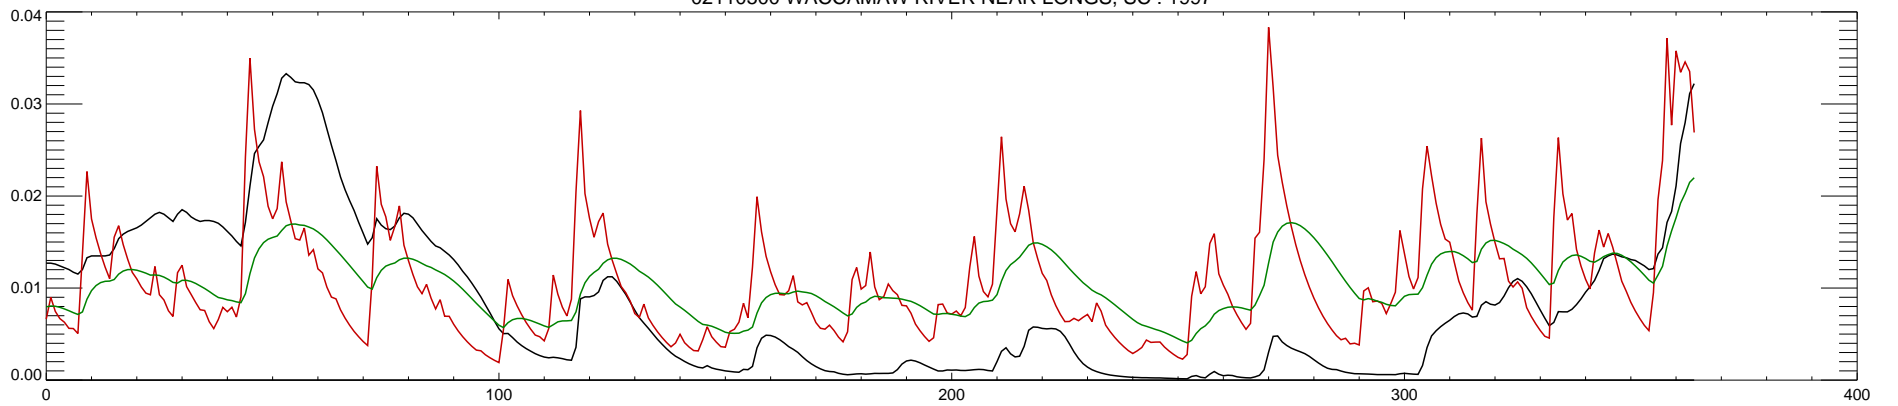

02110500 WACCAMAW RIVER NEAR LONGS, SC : 1998

02110500 WACCAMAW RIVER NEAR LONGS, SC : 1997