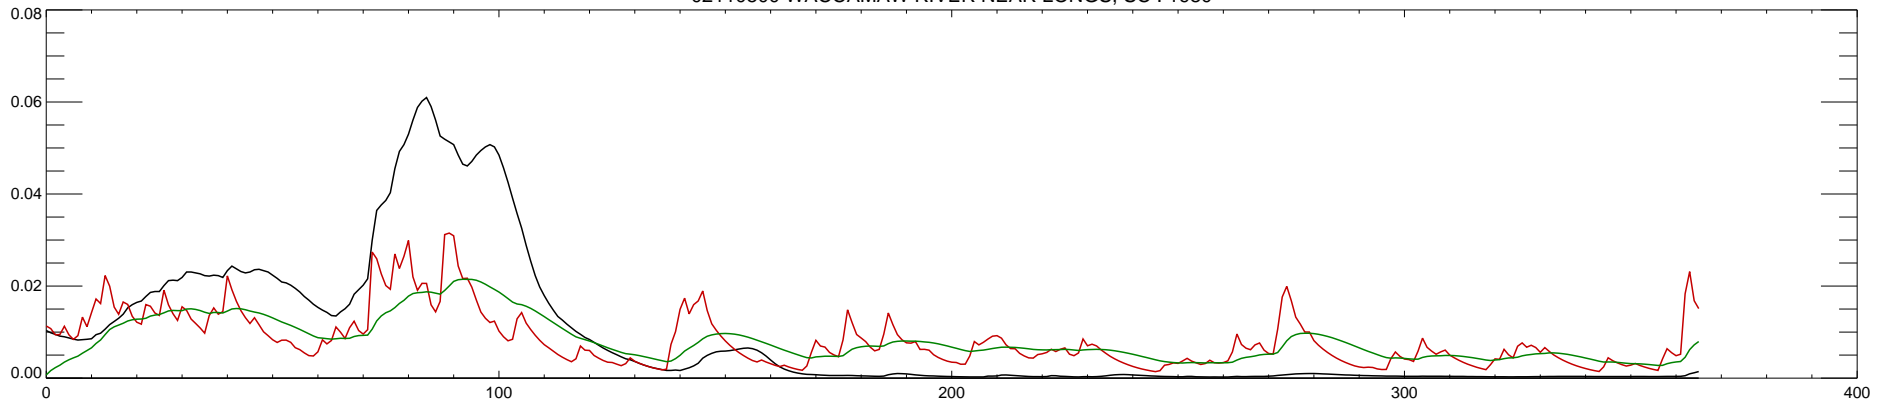

02110500 WACCAMAW RIVER NEAR LONGS, SC : 1980

02110500 WACCAMAW RIVER NEAR LONGS, SC : 1981

02110500 WACCAMAW RIVER NEAR LONGS, SC : 1982

02110500 WACCAMAW RIVER NEAR LONGS, SC : 1983

02110500 WACCAMAW RIVER NEAR LONGS, SC : 1984

02110500 WACCAMAW RIVER NEAR LONGS, SC : 1985

02110500 WACCAMAW RIVER NEAR LONGS, SC : 1986

02110500 WACCAMAW RIVER NEAR LONGS, SC : 1987

02110500 WACCAMAW RIVER NEAR LONGS, SC : 1988

02110500 WACCAMAW RIVER NEAR LONGS, SC : 1989