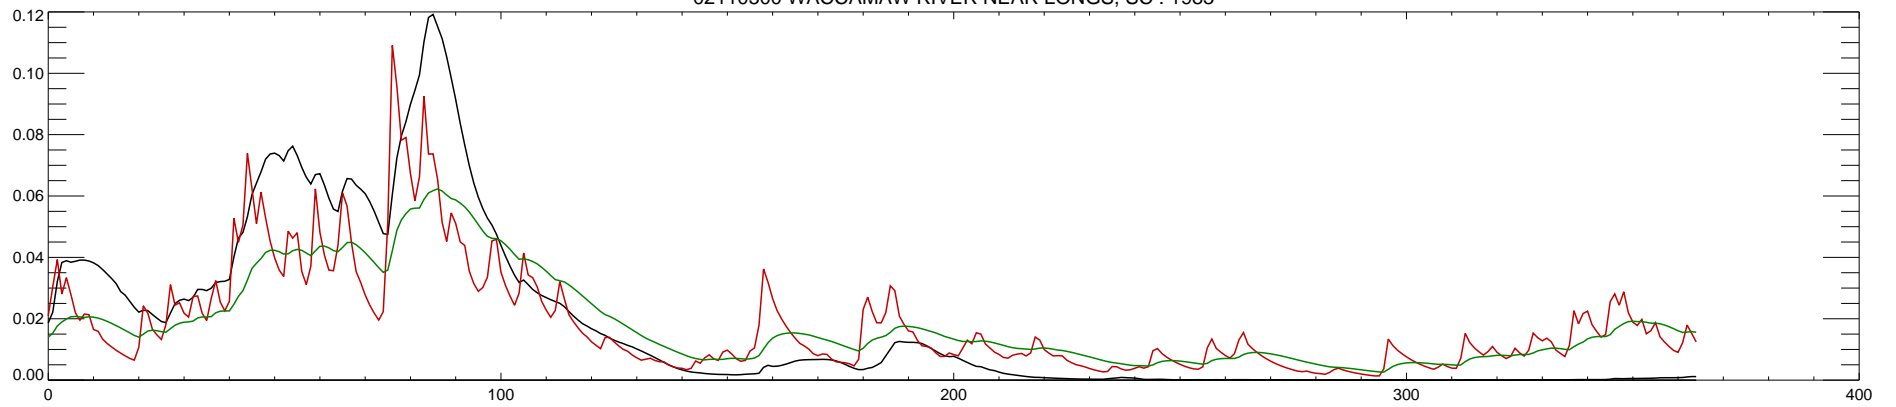

02110500 WACCAMAW RIVER NEAR LONGS, SC : 1980

02110500 WACCAMAW RIVER NEAR LONGS, SC : 1981

02110500 WACCAMAW RIVER NEAR LONGS, SC : 1982

02110500 WACCAMAW RIVER NEAR LONGS, SC : 1983

02110500 WACCAMAW RIVER NEAR LONGS, SC : 1984

02110500 WACCAMAW RIVER NEAR LONGS, SC : 1985

02110500 WACCAMAW RIVER NEAR LONGS, SC : 1986

02110500 WACCAMAW RIVER NEAR LONGS, SC : 1987

02110500 WACCAMAW RIVER NEAR LONGS, SC : 1988

02110500 WACCAMAW RIVER NEAR LONGS, SC : 1989