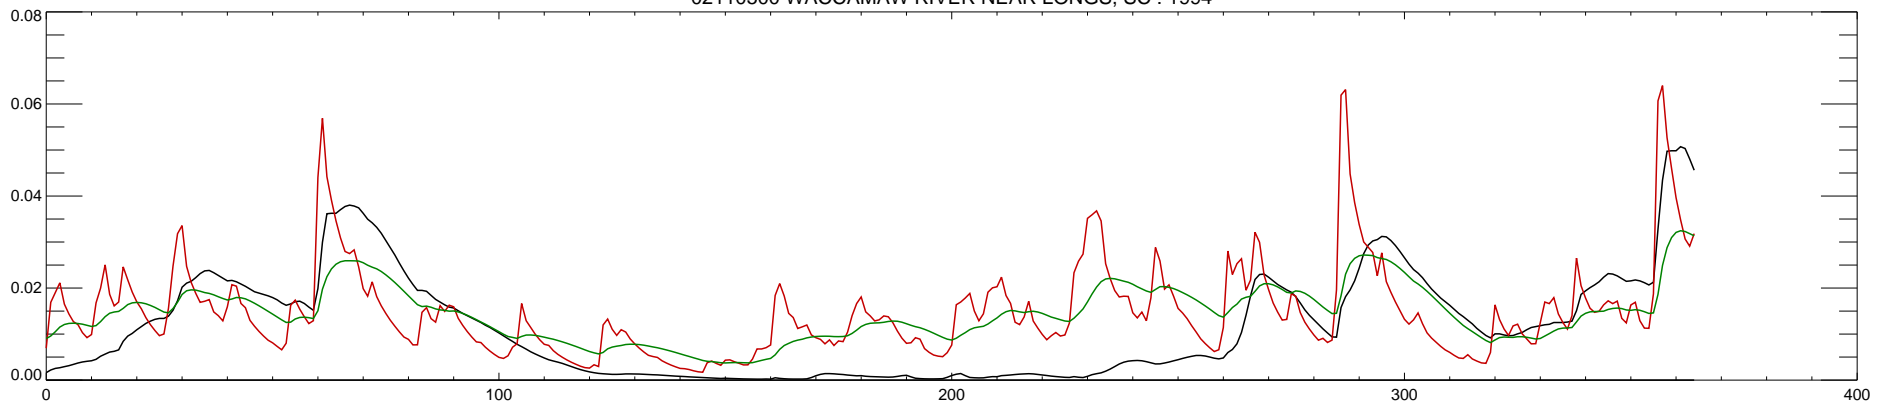

02110500 WACCAMAW RIVER NEAR LONGS, SC : 1990

02110500 WACCAMAW RIVER NEAR LONGS, SC : 1991

02110500 WACCAMAW RIVER NEAR LONGS, SC : 1992

02110500 WACCAMAW RIVER NEAR LONGS, SC : 1993

02110500 WACCAMAW RIVER NEAR LONGS, SC : 1994