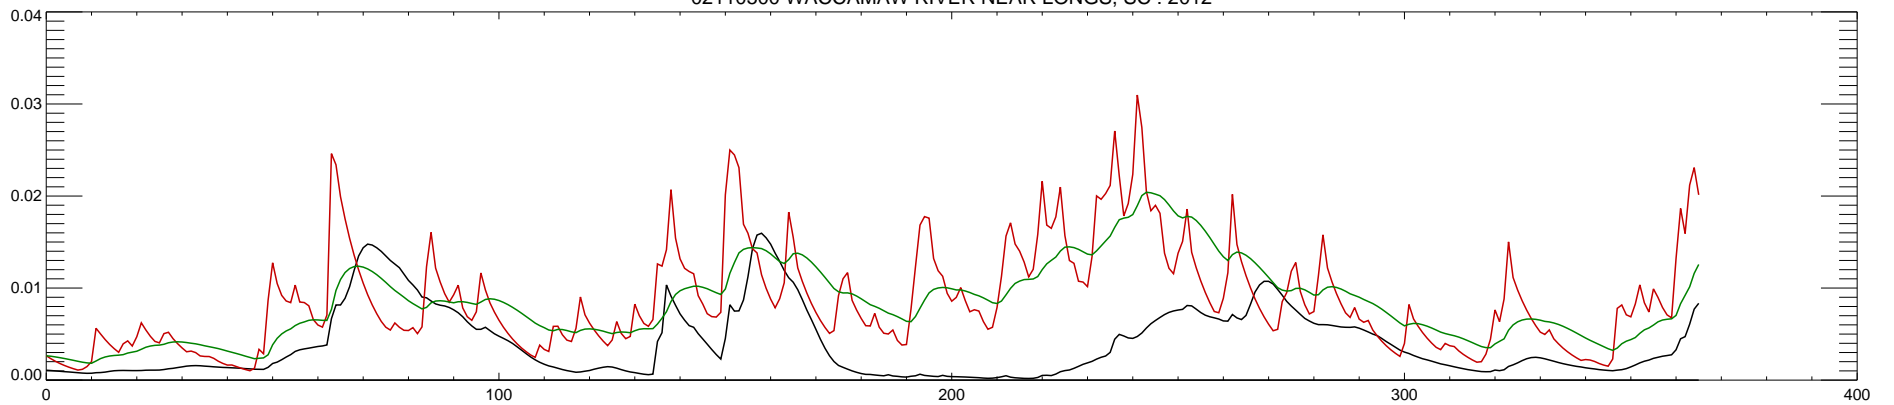

02110500 WACCAMAW RIVER NEAR LONGS, SC : 2013

02110500 WACCAMAW RIVER NEAR LONGS, SC : 2012