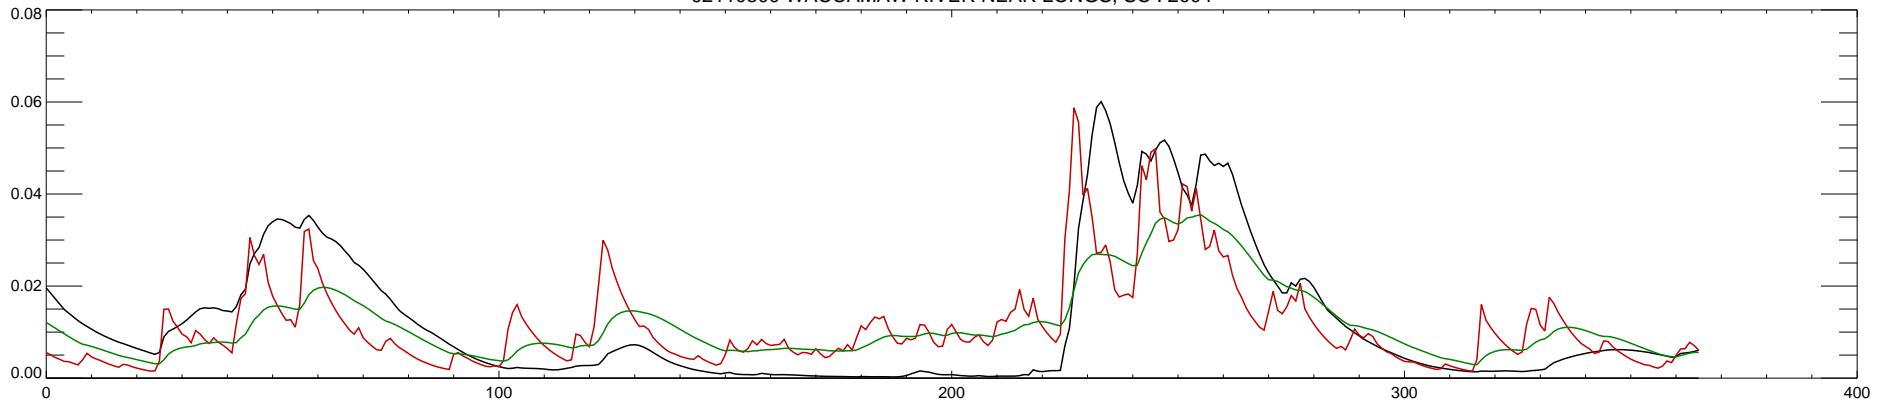

02110500 WACCAMAW RIVER NEAR LONGS, SC : 2000

02110500 WACCAMAW RIVER NEAR LONGS, SC : 2001

02110500 WACCAMAW RIVER NEAR LONGS, SC : 2002

02110500 WACCAMAW RIVER NEAR LONGS, SC : 2003

02110500 WACCAMAW RIVER NEAR LONGS, SC : 2004