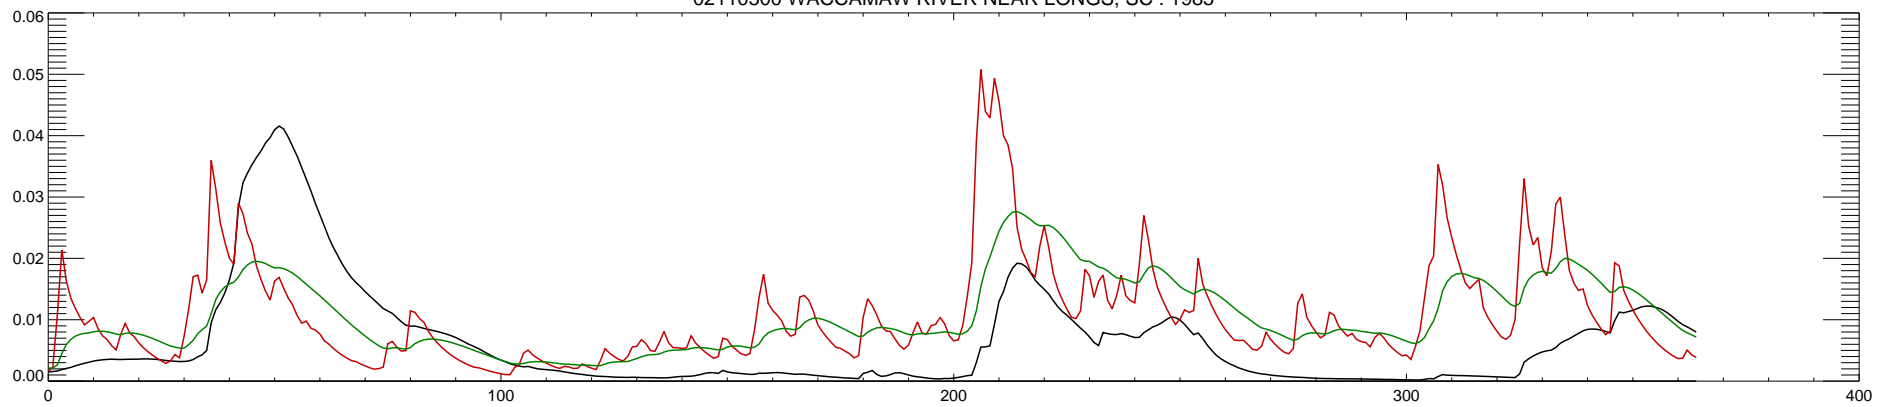

02110500 WACCAMAW RIVER NEAR LONGS, SC : 1986

02110500 WACCAMAW RIVER NEAR LONGS, SC : 1985