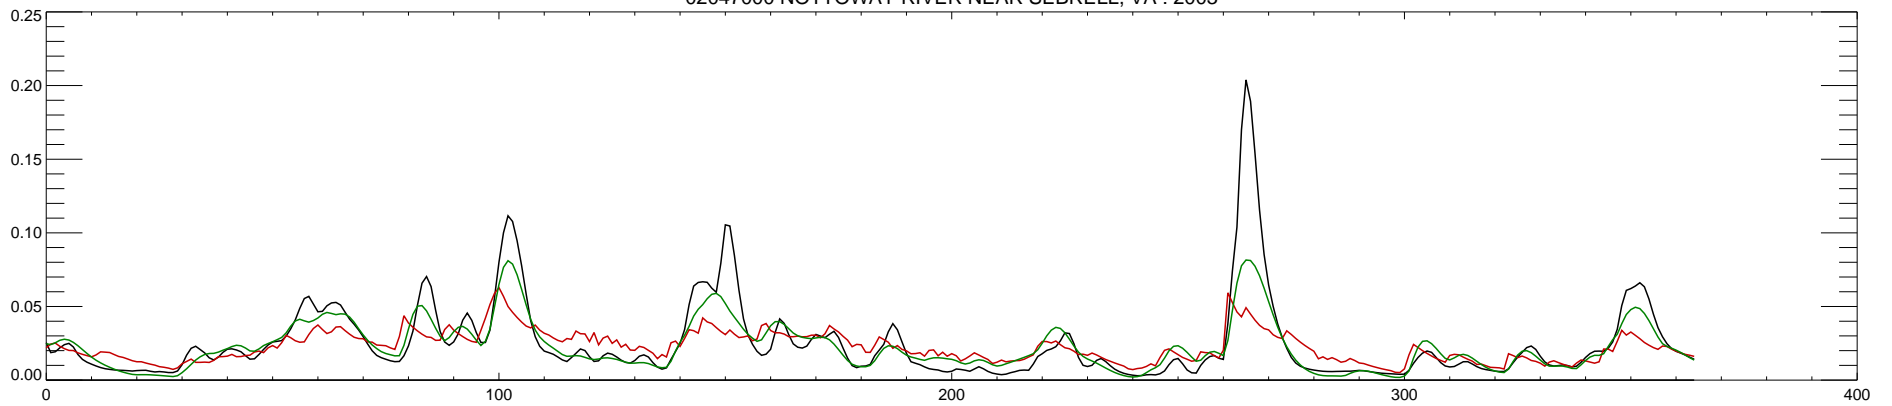

02047000 NOTTOWAY RIVER NEAR SEBRELL, VA : 2000

02047000 NOTTOWAY RIVER NEAR SEBRELL, VA : 2001

02047000 NOTTOWAY RIVER NEAR SEBRELL, VA : 2002

02047000 NOTTOWAY RIVER NEAR SEBRELL, VA : 2003

02047000 NOTTOWAY RIVER NEAR SEBRELL, VA : 2004