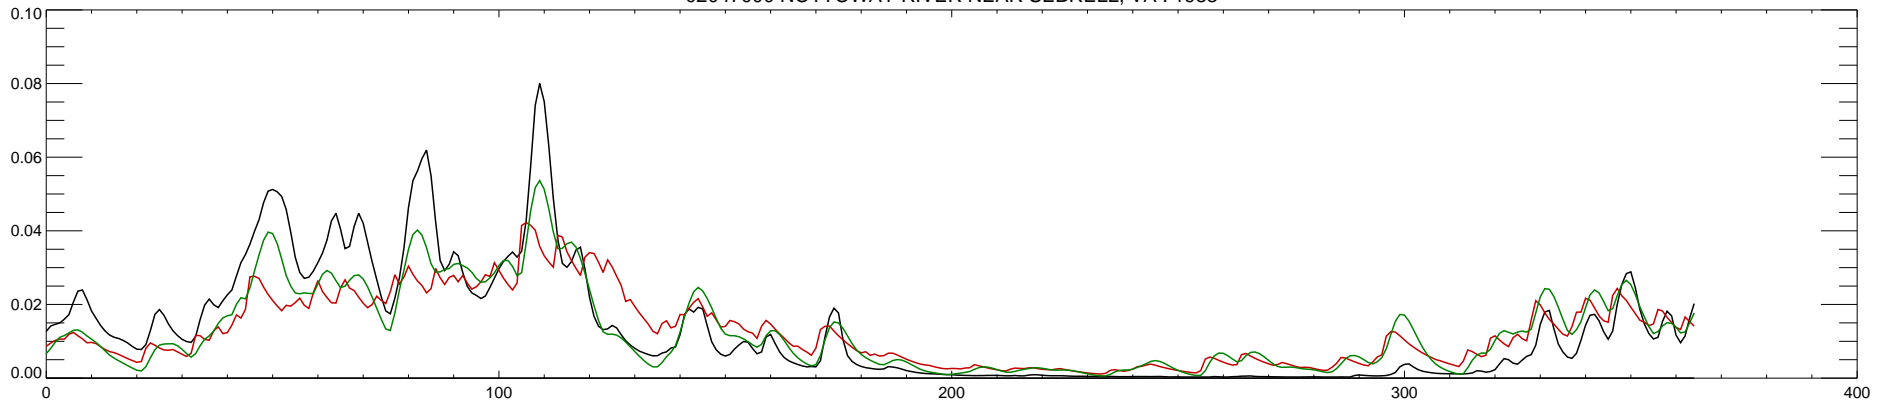

02047000 NOTTOWAY RIVER NEAR SEBRELL, VA : 1980

02047000 NOTTOWAY RIVER NEAR SEBRELL, VA : 1981

02047000 NOTTOWAY RIVER NEAR SEBRELL, VA : 1982

02047000 NOTTOWAY RIVER NEAR SEBRELL, VA : 1983

02047000 NOTTOWAY RIVER NEAR SEBRELL, VA : 1984

02047000 NOTTOWAY RIVER NEAR SEBRELL, VA : 1985

02047000 NOTTOWAY RIVER NEAR SEBRELL, VA : 1986

02047000 NOTTOWAY RIVER NEAR SEBRELL, VA : 1987

02047000 NOTTOWAY RIVER NEAR SEBRELL, VA : 1988

02047000 NOTTOWAY RIVER NEAR SEBRELL, VA : 1989