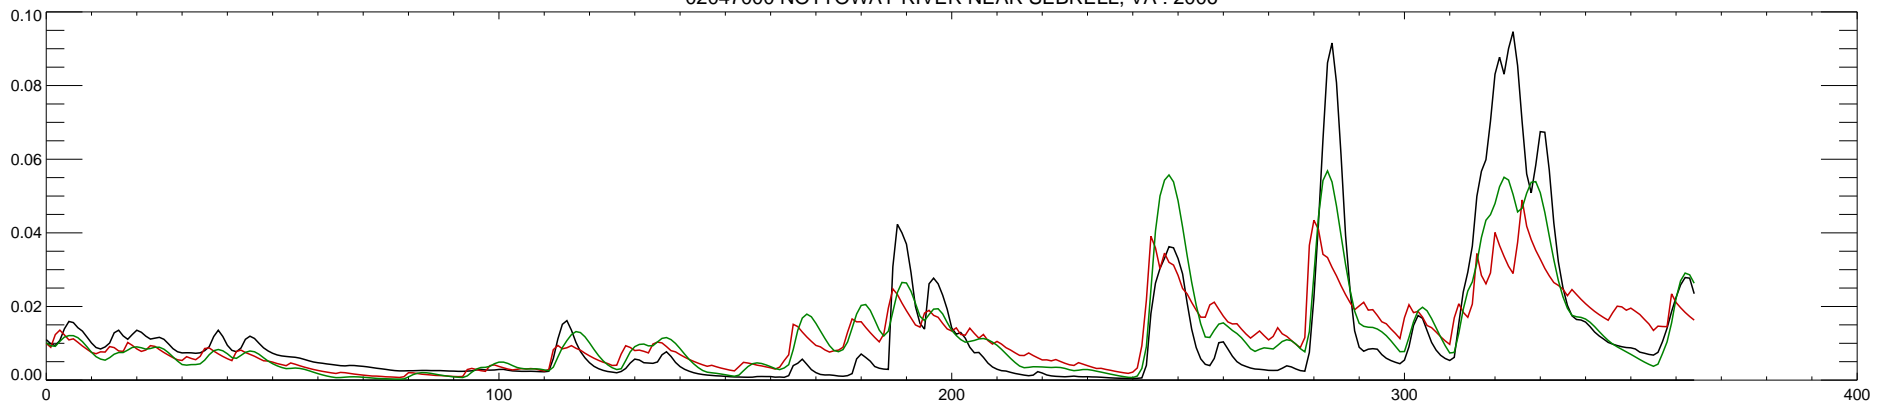

02047000 NOTTOWAY RIVER NEAR SEBRELL, VA : 2007

02047000 NOTTOWAY RIVER NEAR SEBRELL, VA : 2006