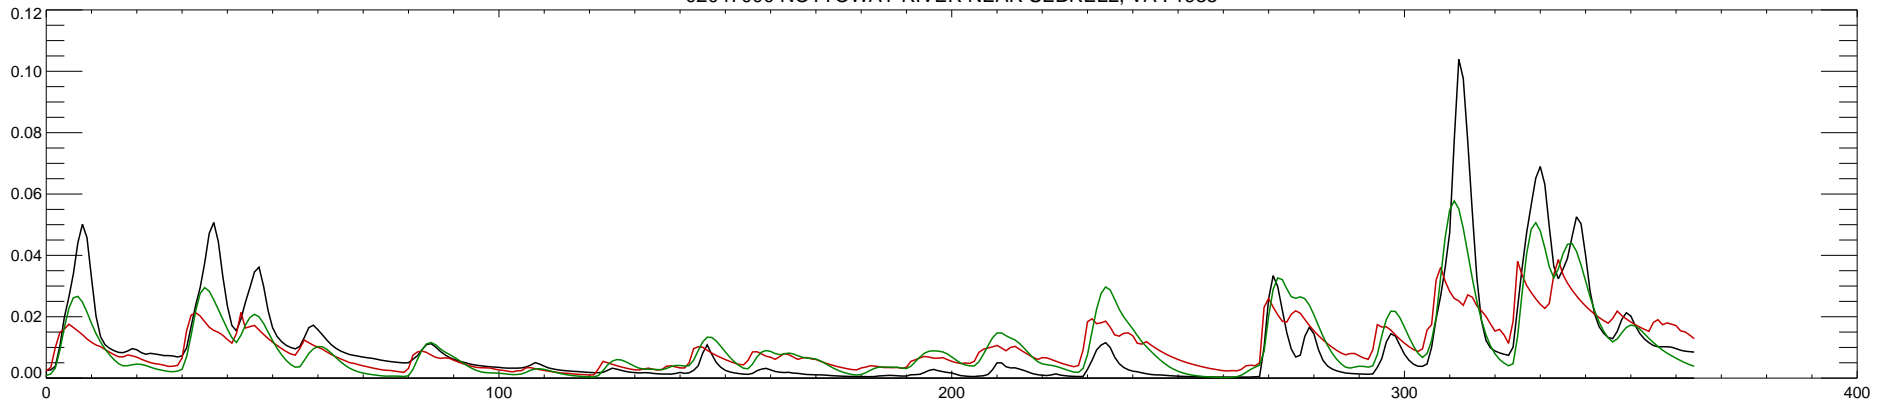

02047000 NOTTOWAY RIVER NEAR SEBRELL, VA : 1980

02047000 NOTTOWAY RIVER NEAR SEBRELL, VA : 1981

02047000 NOTTOWAY RIVER NEAR SEBRELL, VA : 1982

02047000 NOTTOWAY RIVER NEAR SEBRELL, VA : 1983

02047000 NOTTOWAY RIVER NEAR SEBRELL, VA : 1984

02047000 NOTTOWAY RIVER NEAR SEBRELL, VA : 1985

02047000 NOTTOWAY RIVER NEAR SEBRELL, VA : 1986

02047000 NOTTOWAY RIVER NEAR SEBRELL, VA : 1987

02047000 NOTTOWAY RIVER NEAR SEBRELL, VA : 1988

02047000 NOTTOWAY RIVER NEAR SEBRELL, VA : 1989