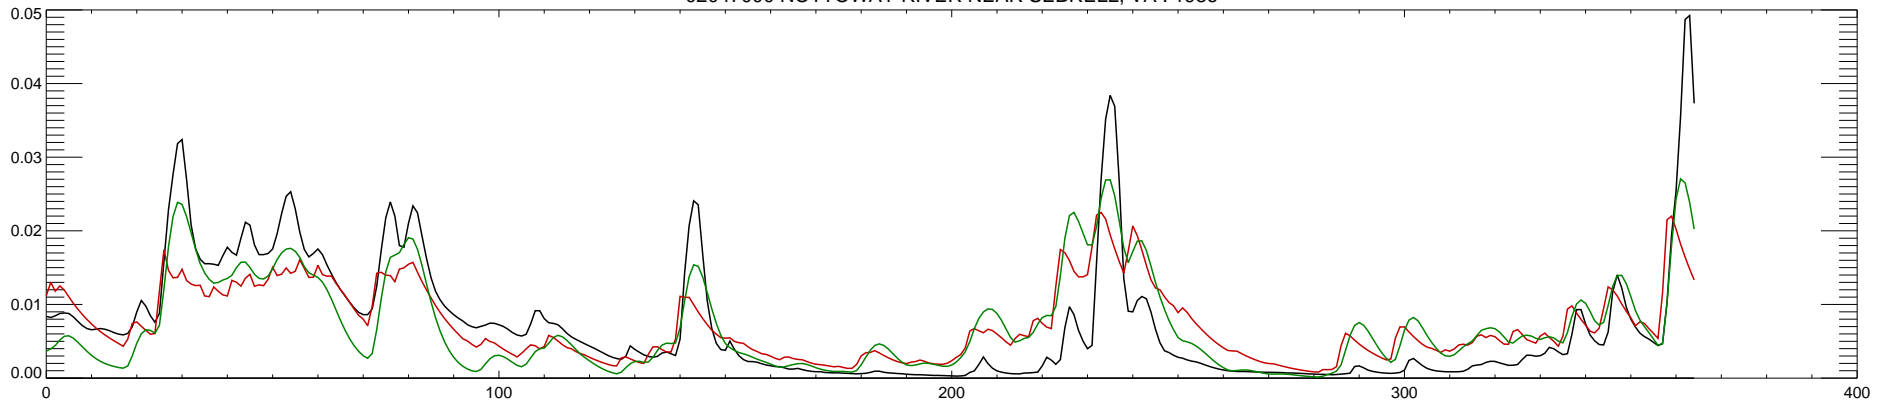

02047000 NOTTOWAY RIVER NEAR SEBRELL, VA : 1980

02047000 NOTTOWAY RIVER NEAR SEBRELL, VA : 1981

02047000 NOTTOWAY RIVER NEAR SEBRELL, VA : 1982

02047000 NOTTOWAY RIVER NEAR SEBRELL, VA : 1983

02047000 NOTTOWAY RIVER NEAR SEBRELL, VA : 1984

02047000 NOTTOWAY RIVER NEAR SEBRELL, VA : 1985

02047000 NOTTOWAY RIVER NEAR SEBRELL, VA : 1986

02047000 NOTTOWAY RIVER NEAR SEBRELL, VA : 1987

02047000 NOTTOWAY RIVER NEAR SEBRELL, VA : 1988

02047000 NOTTOWAY RIVER NEAR SEBRELL, VA : 1989