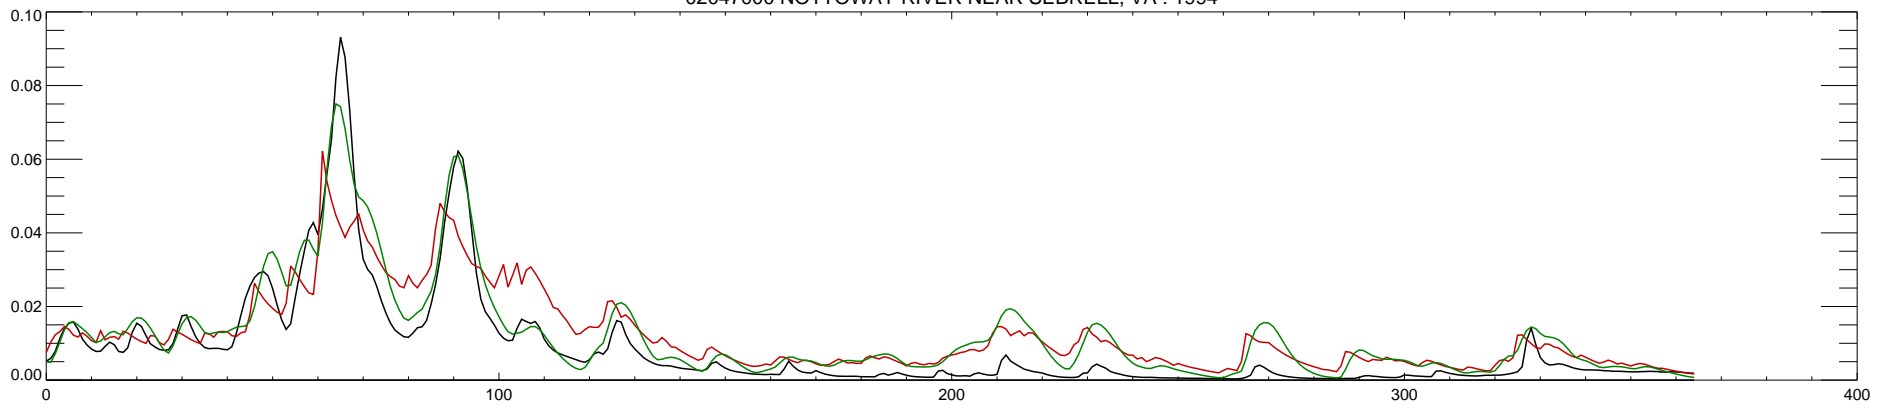

02047000 NOTTOWAY RIVER NEAR SEBRELL, VA : 1990

02047000 NOTTOWAY RIVER NEAR SEBRELL, VA : 1991

02047000 NOTTOWAY RIVER NEAR SEBRELL, VA : 1992

02047000 NOTTOWAY RIVER NEAR SEBRELL, VA : 1993

02047000 NOTTOWAY RIVER NEAR SEBRELL, VA : 1994