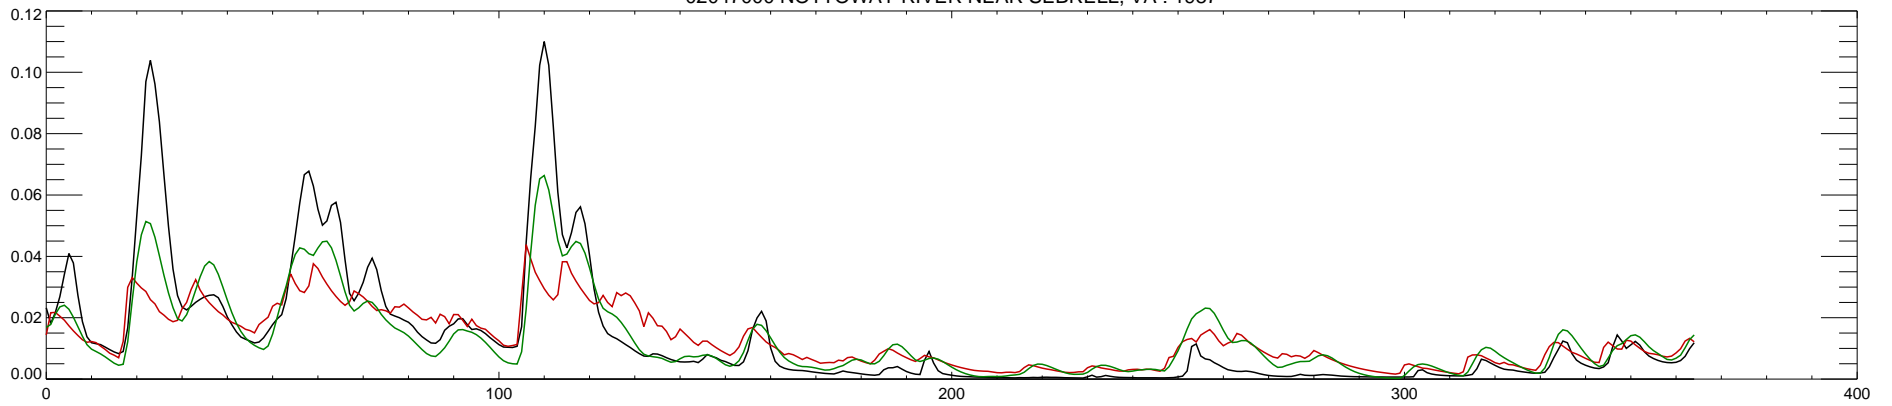

02047000 NOTTOWAY RIVER NEAR SEBRELL, VA : 1980

02047000 NOTTOWAY RIVER NEAR SEBRELL, VA : 1981

02047000 NOTTOWAY RIVER NEAR SEBRELL, VA : 1982

02047000 NOTTOWAY RIVER NEAR SEBRELL, VA : 1983

02047000 NOTTOWAY RIVER NEAR SEBRELL, VA : 1984

02047000 NOTTOWAY RIVER NEAR SEBRELL, VA : 1985

02047000 NOTTOWAY RIVER NEAR SEBRELL, VA : 1986

02047000 NOTTOWAY RIVER NEAR SEBRELL, VA : 1987

02047000 NOTTOWAY RIVER NEAR SEBRELL, VA : 1988

02047000 NOTTOWAY RIVER NEAR SEBRELL, VA : 1989