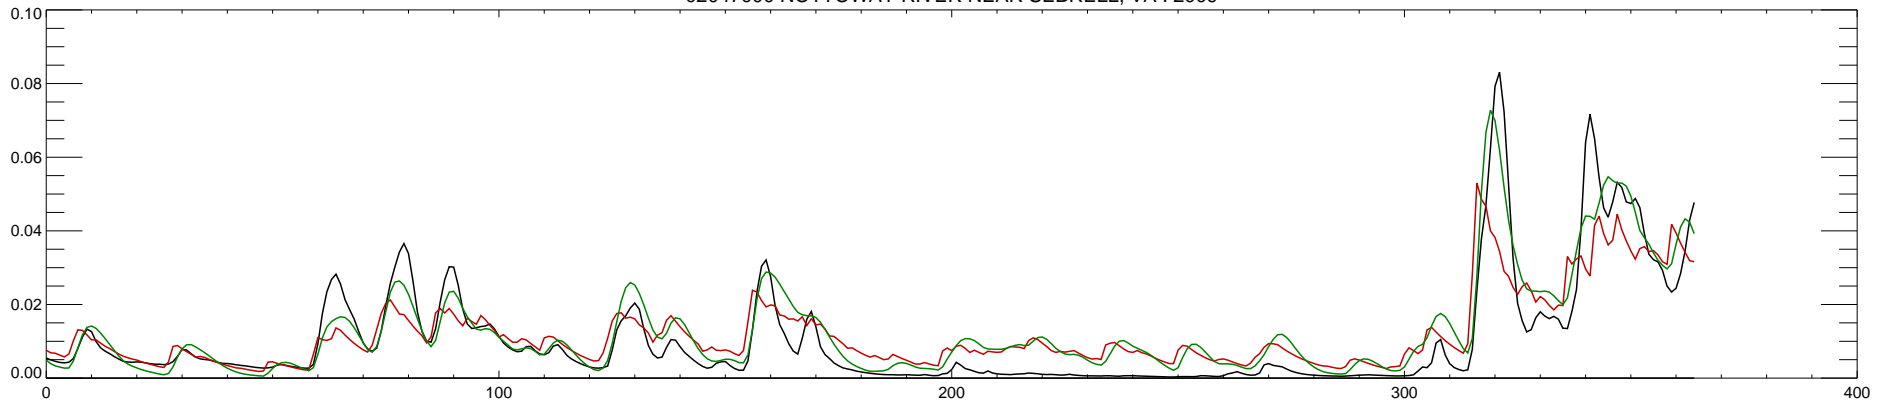

02047000 NOTTOWAY RIVER NEAR SEBRELL, VA : 2005

02047000 NOTTOWAY RIVER NEAR SEBRELL, VA : 2006

02047000 NOTTOWAY RIVER NEAR SEBRELL, VA : 2007

02047000 NOTTOWAY RIVER NEAR SEBRELL, VA : 2008

02047000 NOTTOWAY RIVER NEAR SEBRELL, VA : 2009