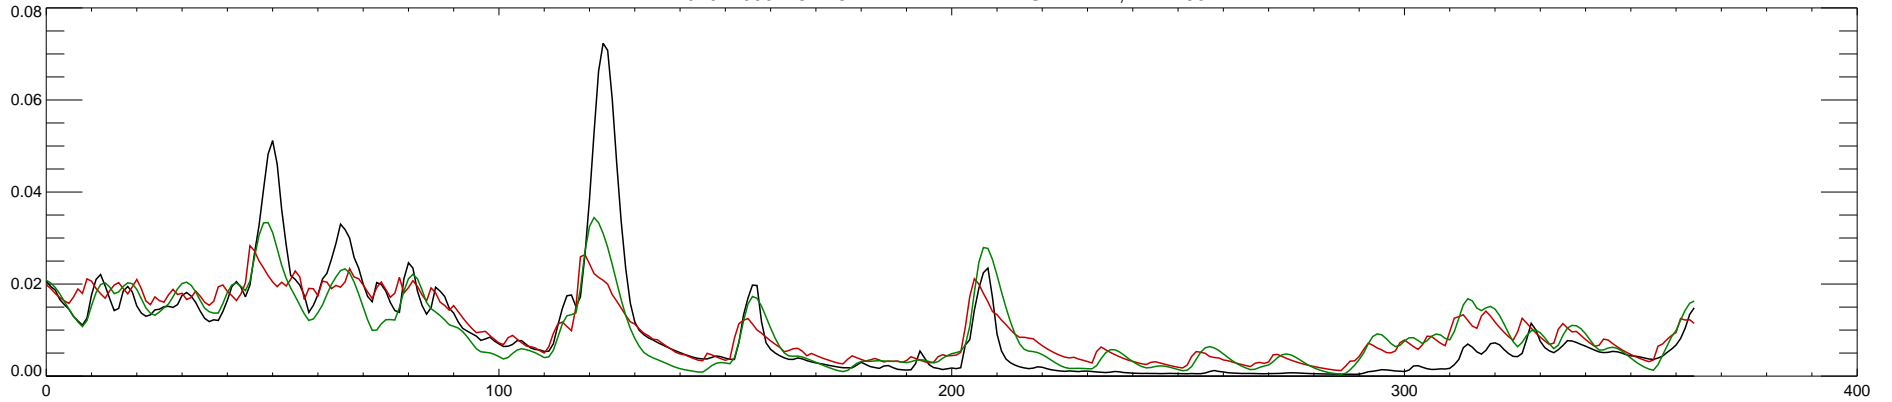

02047000 NOTTOWAY RIVER NEAR SEBRELL, VA : 1998

02047000 NOTTOWAY RIVER NEAR SEBRELL, VA : 1997