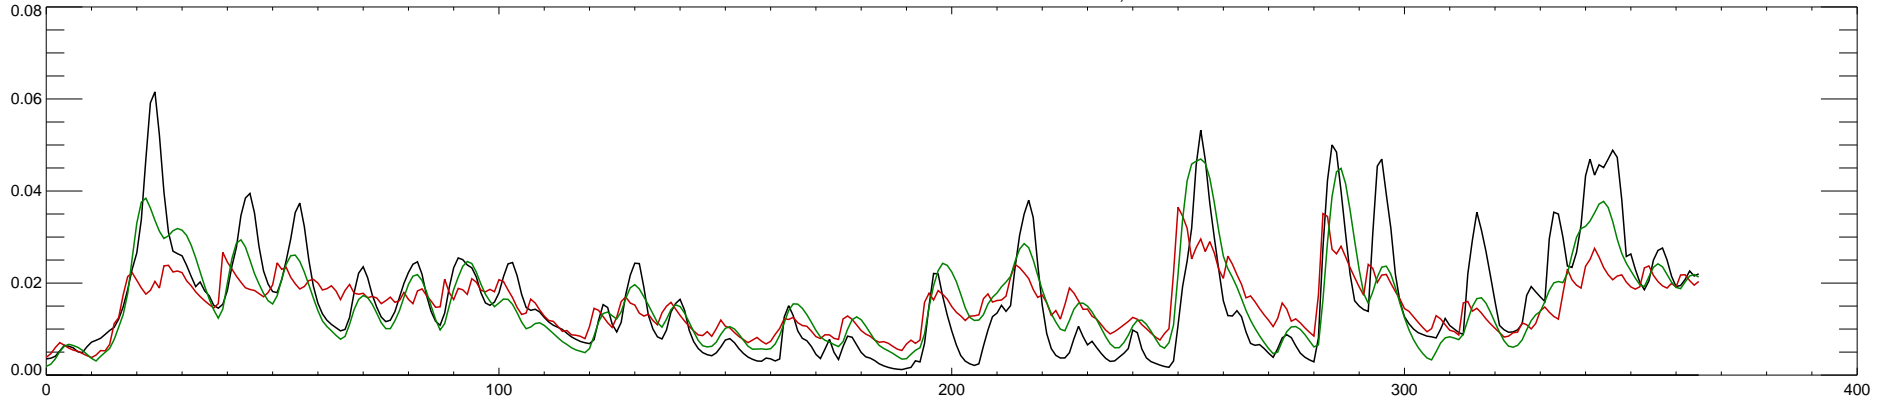

02047000 NOTTOWAY RIVER NEAR SEBRELL, VA : 1997

02047000 NOTTOWAY RIVER NEAR SEBRELL, VA : 1996