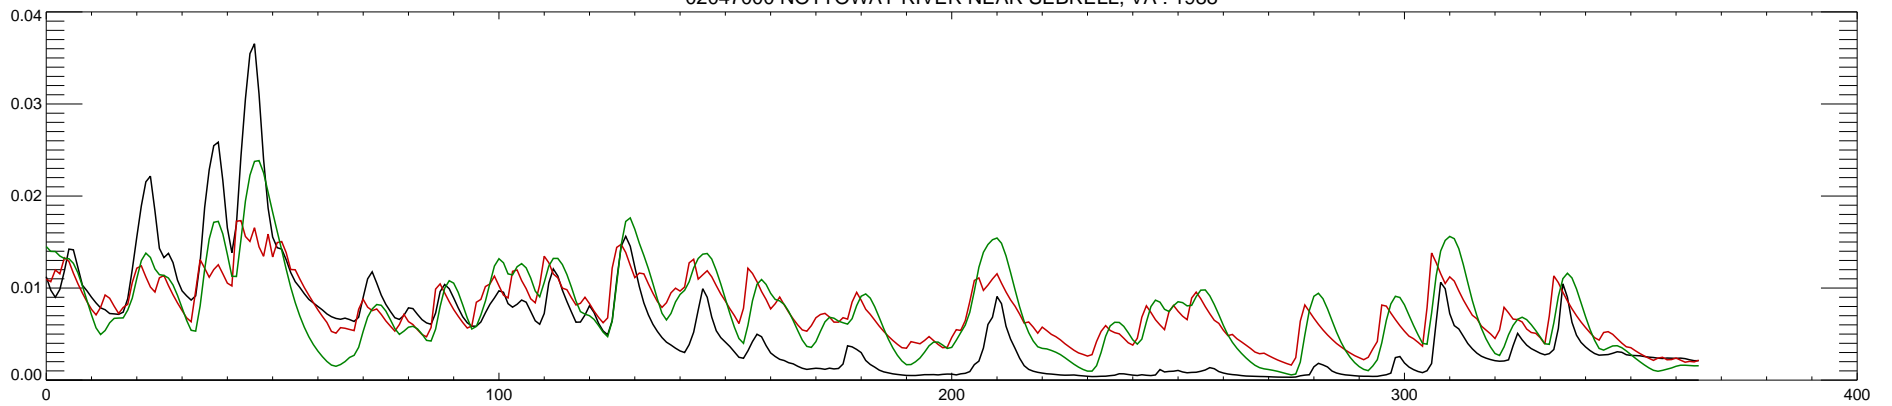

02047000 NOTTOWAY RIVER NEAR SEBRELL, VA : 1985

02047000 NOTTOWAY RIVER NEAR SEBRELL, VA : 1986

02047000 NOTTOWAY RIVER NEAR SEBRELL, VA : 1987

02047000 NOTTOWAY RIVER NEAR SEBRELL, VA : 1988

02047000 NOTTOWAY RIVER NEAR SEBRELL, VA : 1989