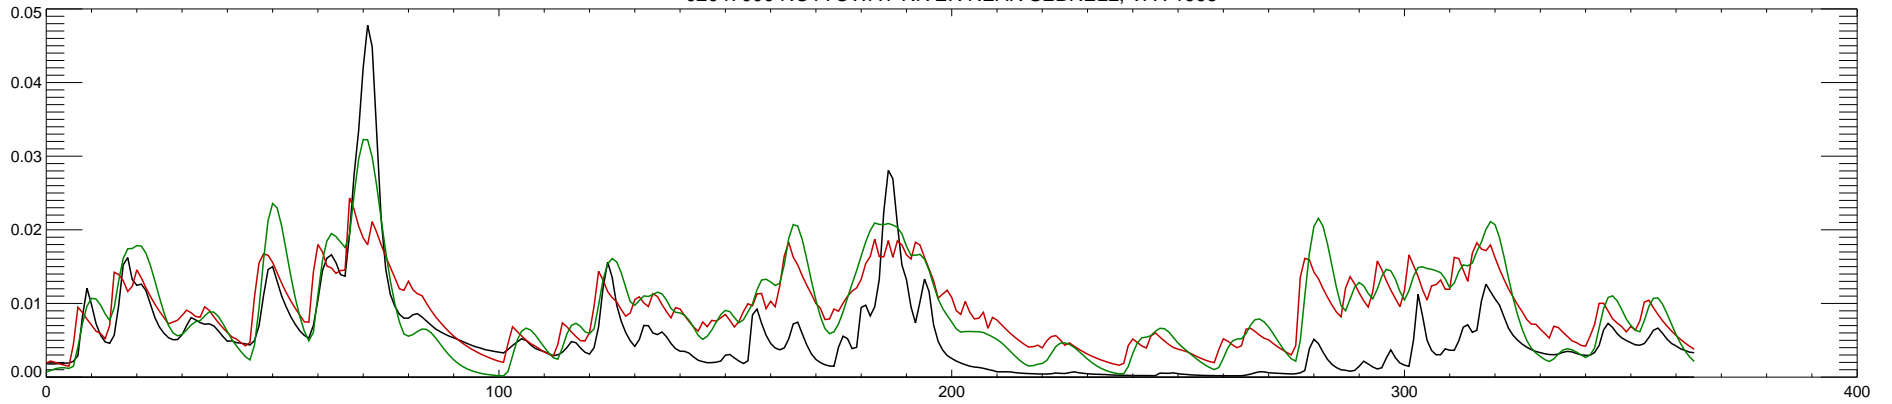

02047000 NOTTOWAY RIVER NEAR SEBRELL, VA : 1996

02047000 NOTTOWAY RIVER NEAR SEBRELL, VA : 1995