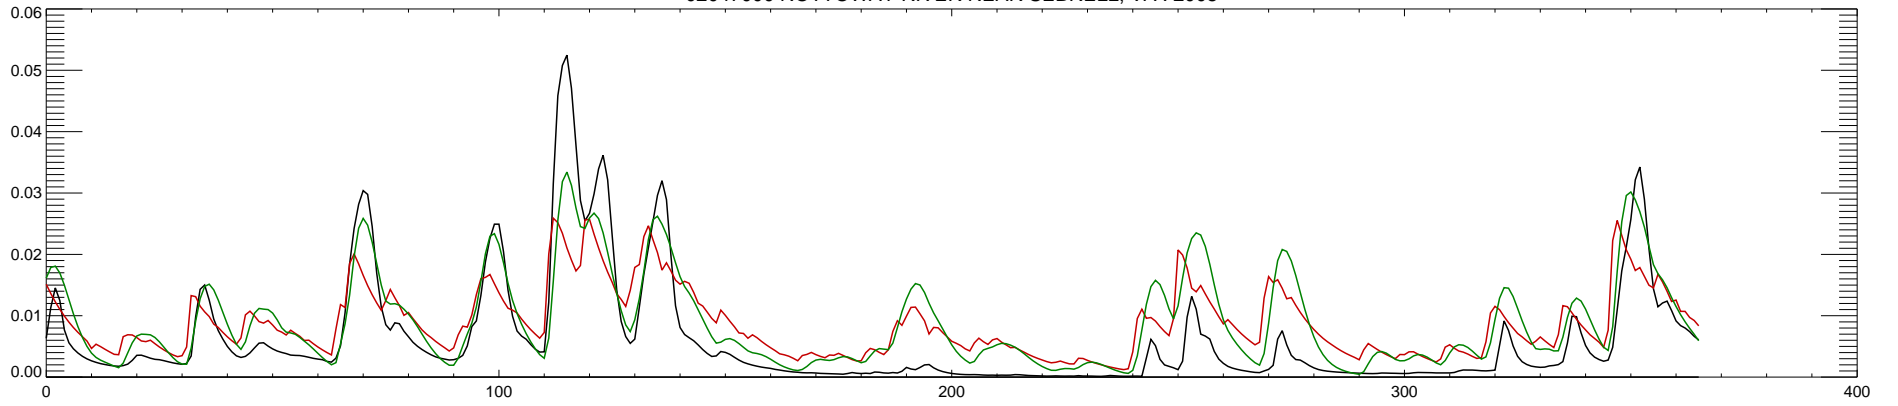

02047000 NOTTOWAY RIVER NEAR SEBRELL, VA : 2005

02047000 NOTTOWAY RIVER NEAR SEBRELL, VA : 2006

02047000 NOTTOWAY RIVER NEAR SEBRELL, VA : 2007

02047000 NOTTOWAY RIVER NEAR SEBRELL, VA : 2008

02047000 NOTTOWAY RIVER NEAR SEBRELL, VA : 2009