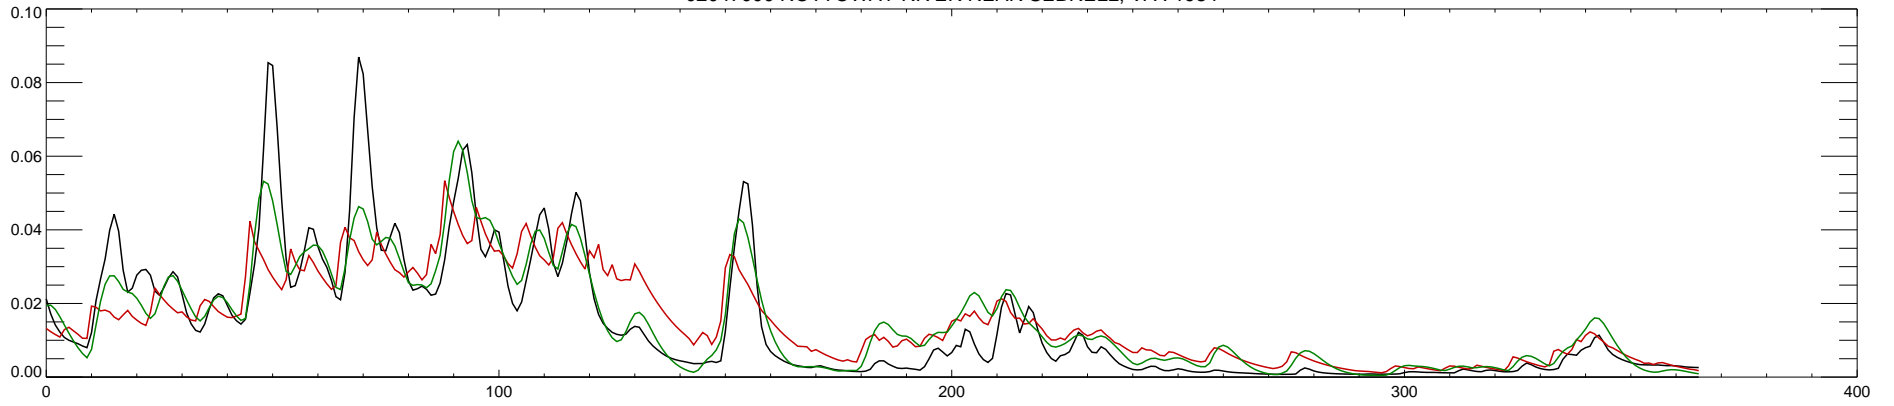

02047000 NOTTOWAY RIVER NEAR SEBRELL, VA : 1980

02047000 NOTTOWAY RIVER NEAR SEBRELL, VA : 1981

02047000 NOTTOWAY RIVER NEAR SEBRELL, VA : 1982

02047000 NOTTOWAY RIVER NEAR SEBRELL, VA : 1983

02047000 NOTTOWAY RIVER NEAR SEBRELL, VA : 1984

02047000 NOTTOWAY RIVER NEAR SEBRELL, VA : 1985

02047000 NOTTOWAY RIVER NEAR SEBRELL, VA : 1986

02047000 NOTTOWAY RIVER NEAR SEBRELL, VA : 1987

02047000 NOTTOWAY RIVER NEAR SEBRELL, VA : 1988

02047000 NOTTOWAY RIVER NEAR SEBRELL, VA : 1989