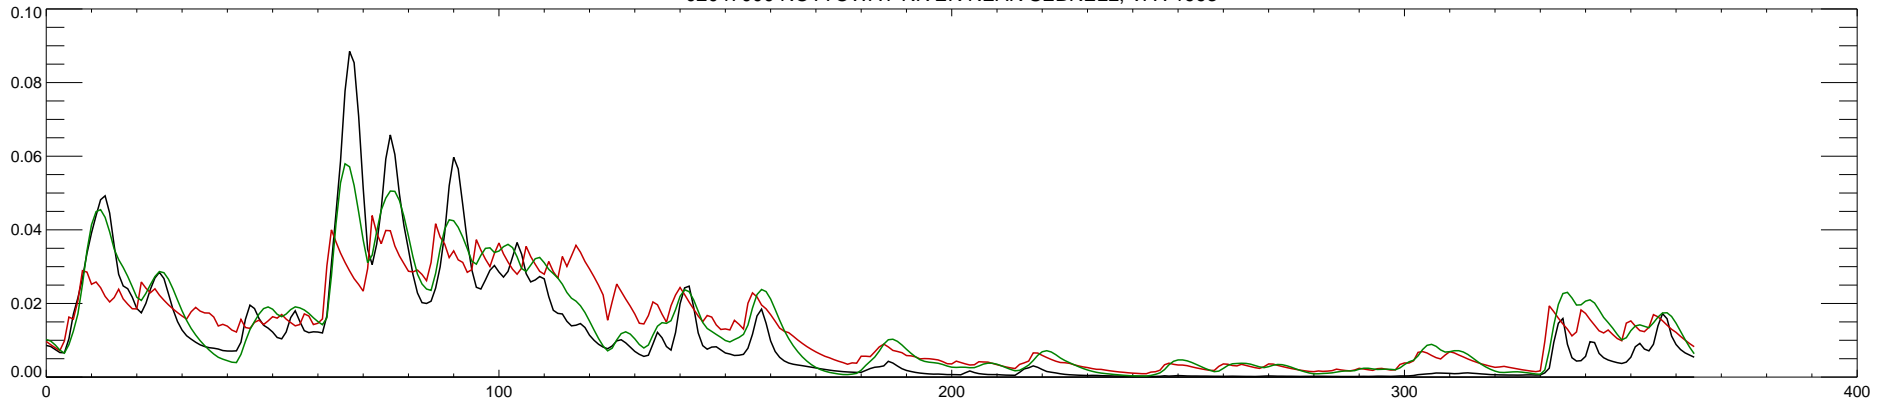

02047000 NOTTOWAY RIVER NEAR SEBRELL, VA : 1990

02047000 NOTTOWAY RIVER NEAR SEBRELL, VA : 1991

02047000 NOTTOWAY RIVER NEAR SEBRELL, VA : 1992

02047000 NOTTOWAY RIVER NEAR SEBRELL, VA : 1993

02047000 NOTTOWAY RIVER NEAR SEBRELL, VA : 1994