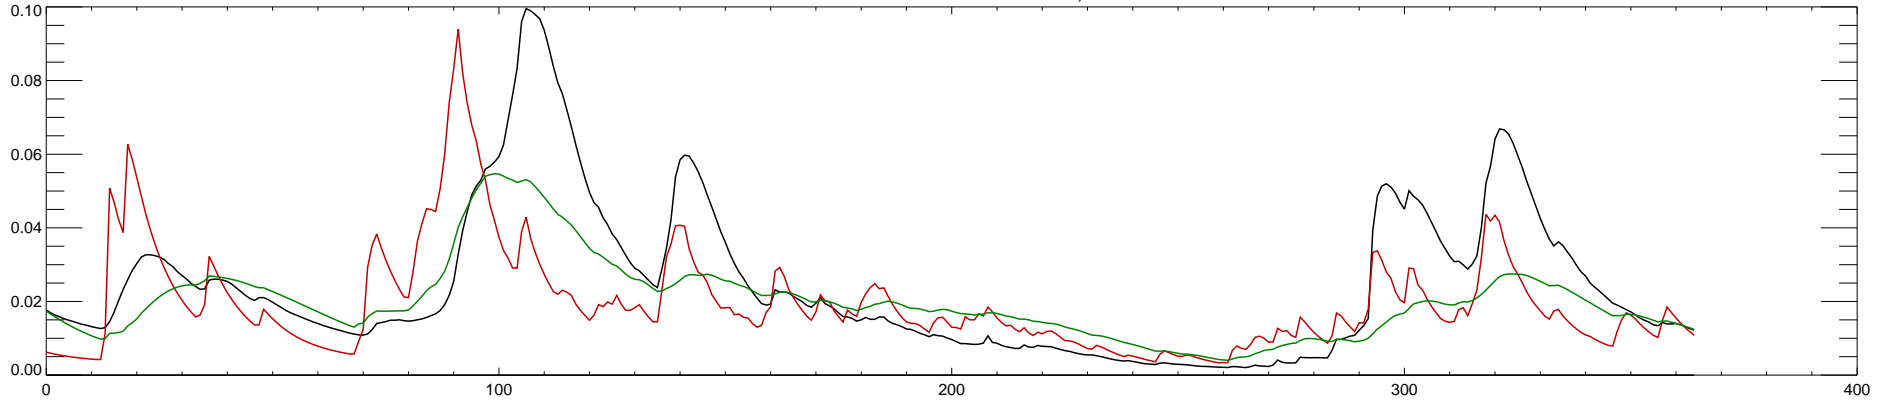

01013500 FISH RIVER NEAR FORT KENT, MAINE : 2007

01013500 FISH RIVER NEAR FORT KENT, MAINE : 2006