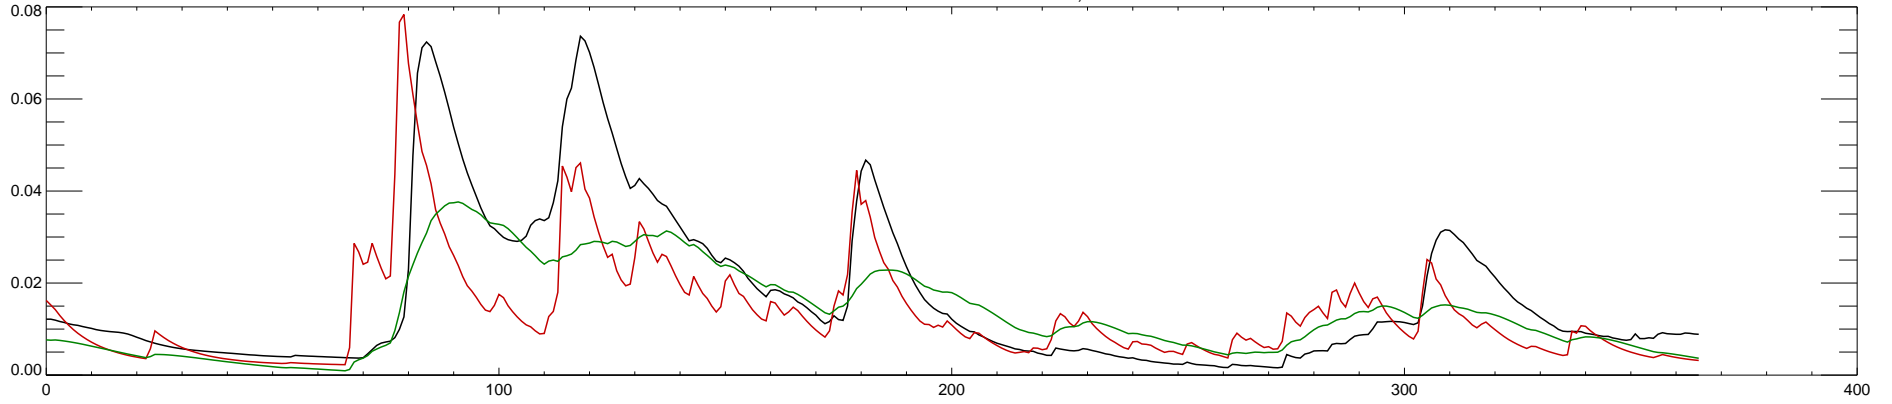

01013500 FISH RIVER NEAR FORT KENT, MAINE : 2013

01013500 FISH RIVER NEAR FORT KENT, MAINE : 2012