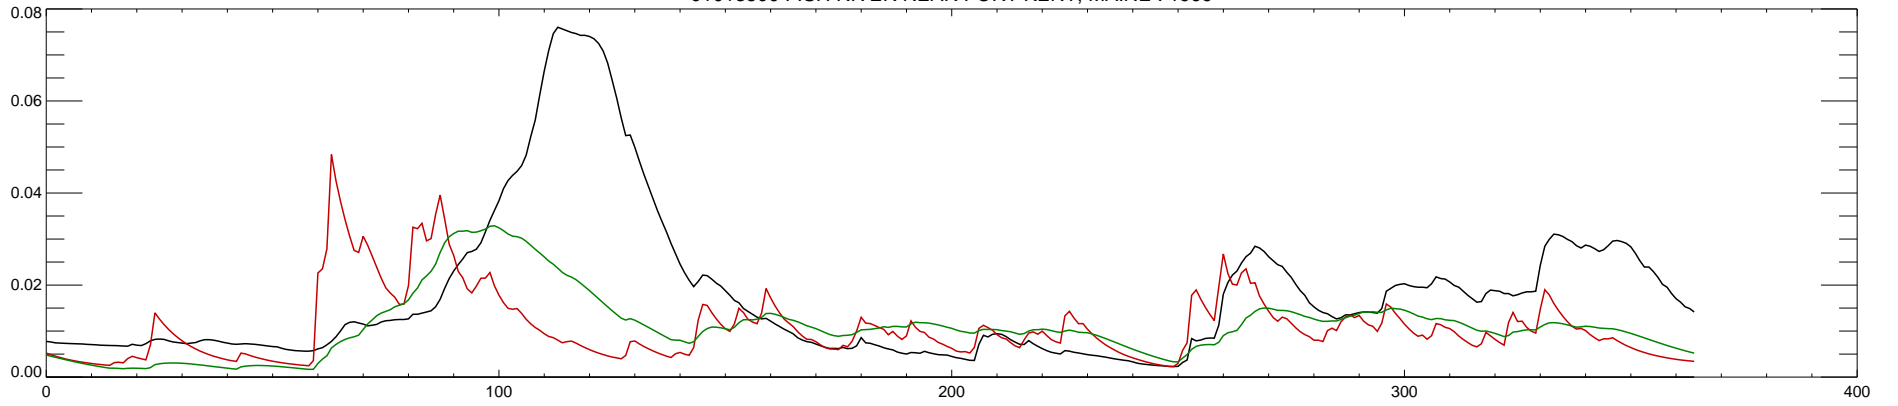

01013500 FISH RIVER NEAR FORT KENT, MAINE : 1995

01013500 FISH RIVER NEAR FORT KENT, MAINE : 1996

01013500 FISH RIVER NEAR FORT KENT, MAINE : 1997

01013500 FISH RIVER NEAR FORT KENT, MAINE : 1998

01013500 FISH RIVER NEAR FORT KENT, MAINE : 1999