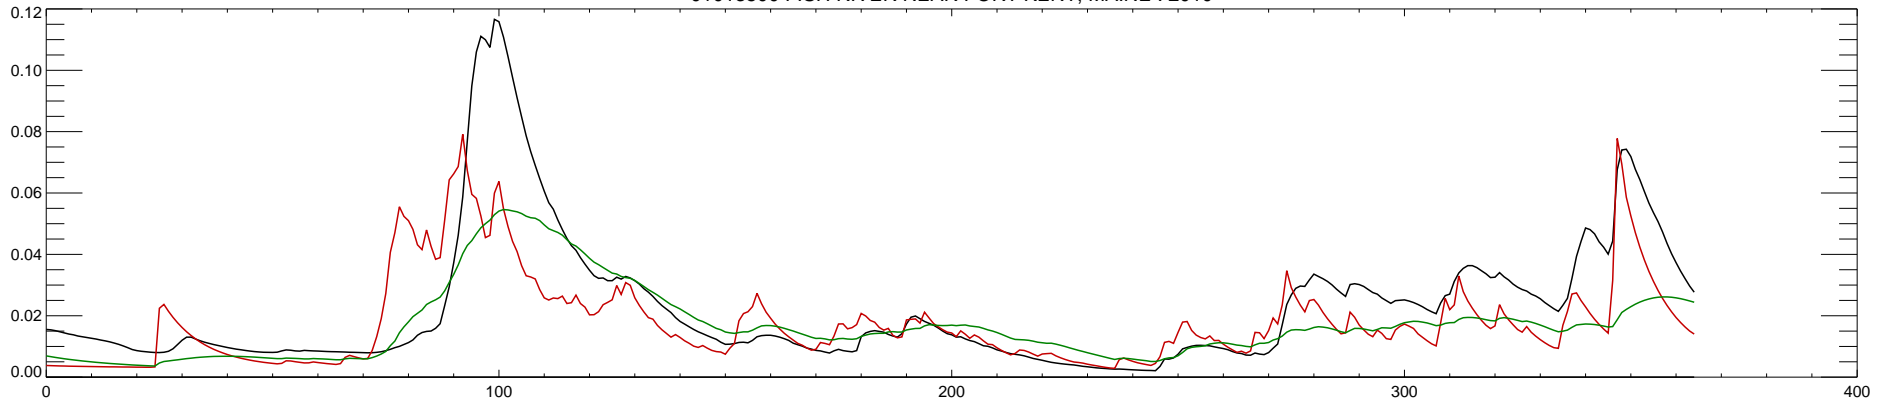

01013500 FISH RIVER NEAR FORT KENT, MAINE : 2011

01013500 FISH RIVER NEAR FORT KENT, MAINE : 2010