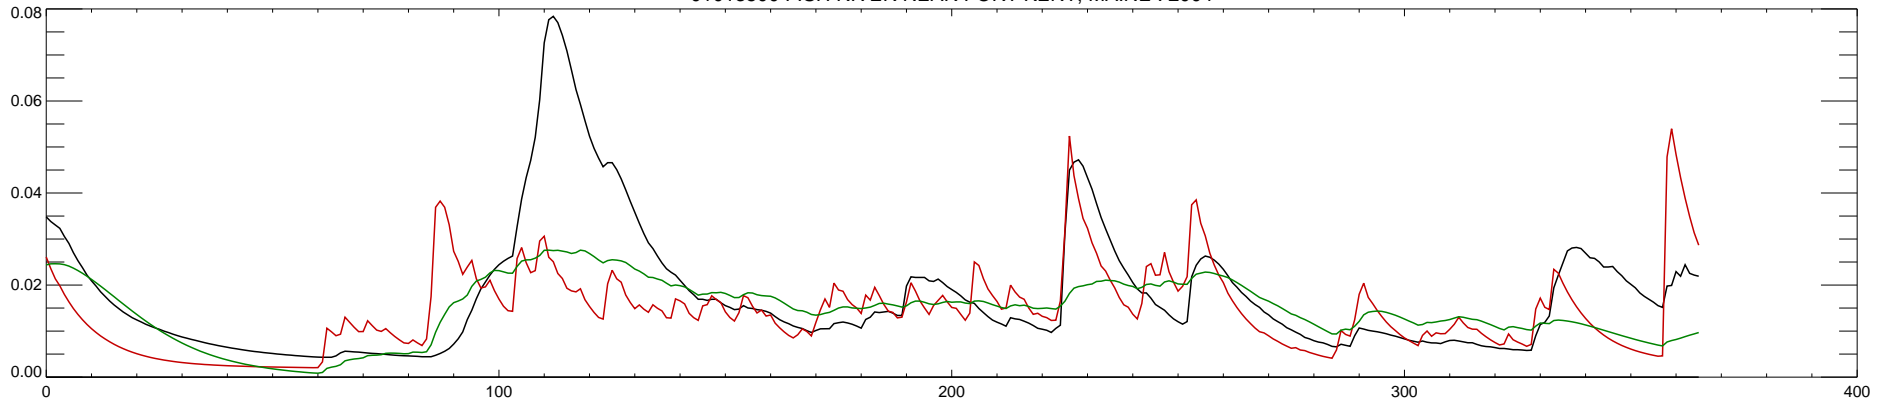

01013500 FISH RIVER NEAR FORT KENT, MAINE : 2000

01013500 FISH RIVER NEAR FORT KENT, MAINE : 2001

01013500 FISH RIVER NEAR FORT KENT, MAINE : 2002

01013500 FISH RIVER NEAR FORT KENT, MAINE : 2003

01013500 FISH RIVER NEAR FORT KENT, MAINE : 2004