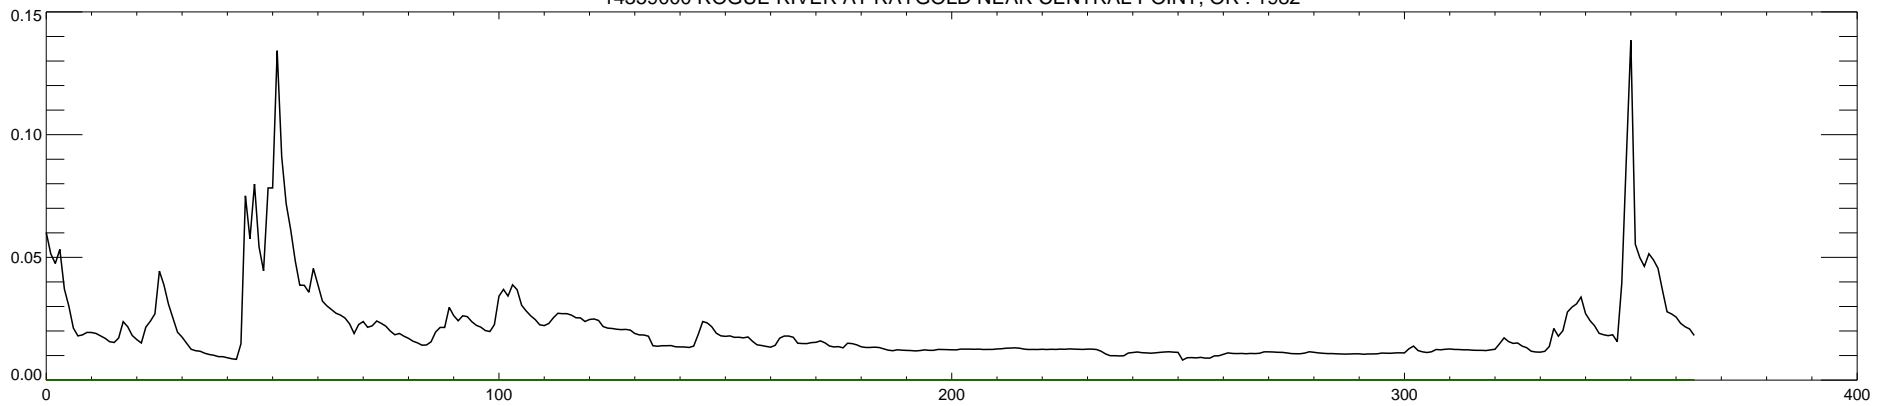

14359000 ROGUE RIVER AT RAYGOLD NEAR CENTRAL POINT, OR : 1980

14359000 ROGUE RIVER AT RAYGOLD NEAR CENTRAL POINT, OR : 1981

14359000 ROGUE RIVER AT RAYGOLD NEAR CENTRAL POINT, OR : 1982

14359000 ROGUE RIVER AT RAYGOLD NEAR CENTRAL POINT, OR : 1983