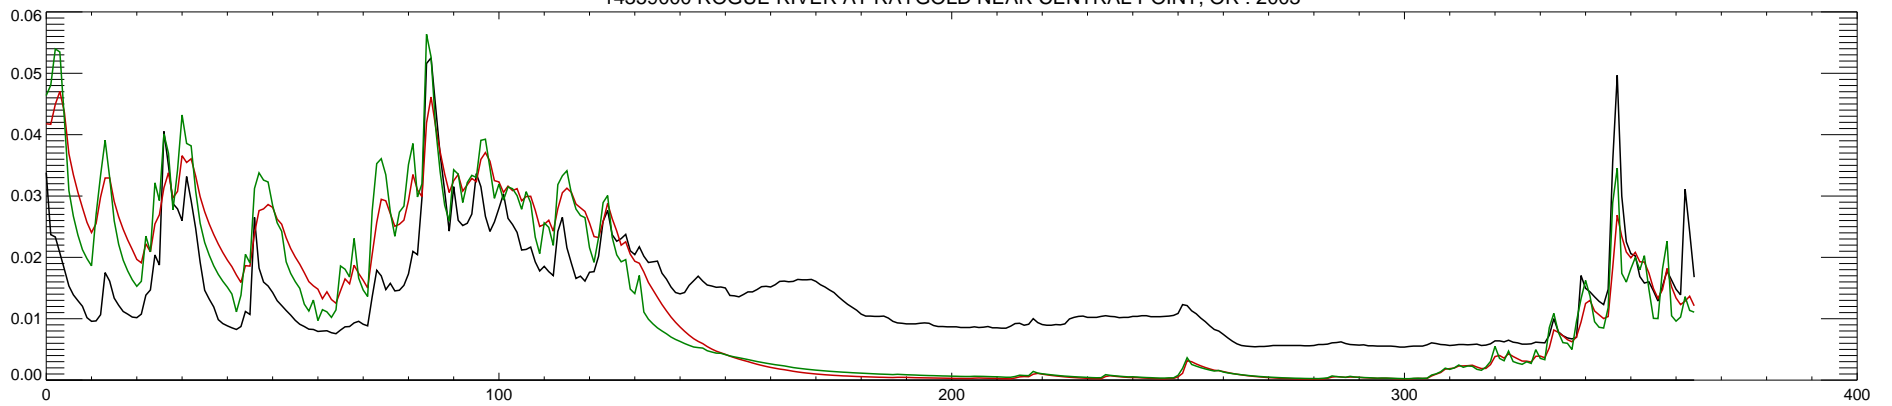

14359000 ROGUE RIVER AT RAYGOLD NEAR CENTRAL POINT, OR : 2000

14359000 ROGUE RIVER AT RAYGOLD NEAR CENTRAL POINT, OR : 2001

14359000 ROGUE RIVER AT RAYGOLD NEAR CENTRAL POINT, OR : 2002

14359000 ROGUE RIVER AT RAYGOLD NEAR CENTRAL POINT, OR : 2003