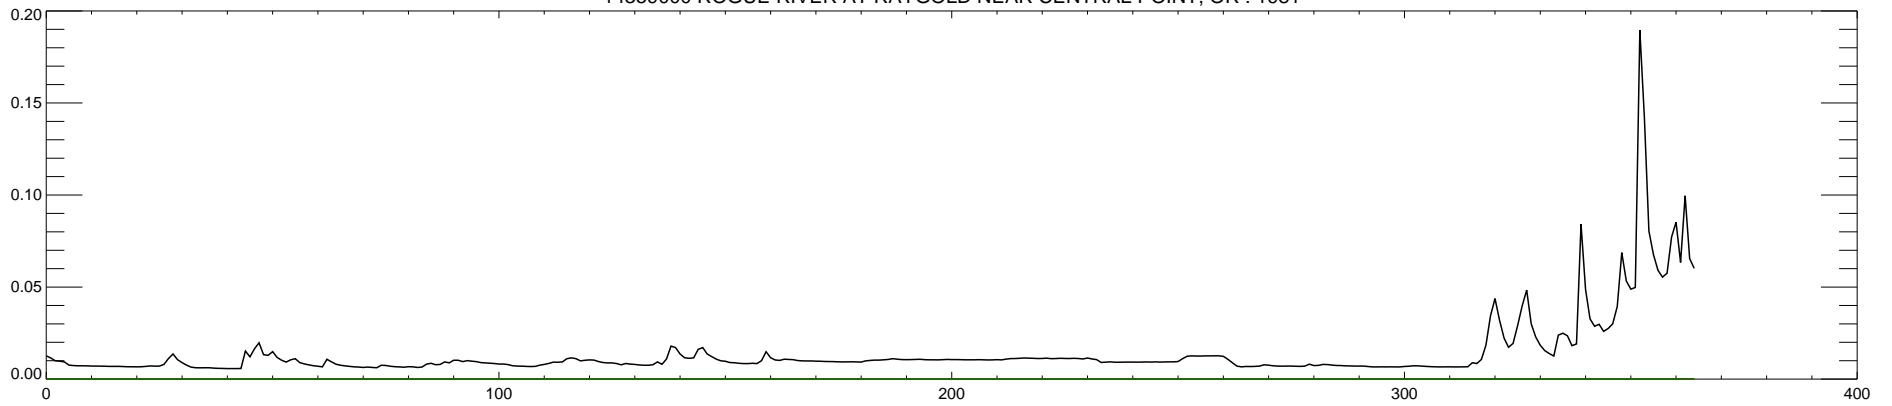

14359000 ROGUE RIVER AT RAYGOLD NEAR CENTRAL POINT, OR : 1980

14359000 ROGUE RIVER AT RAYGOLD NEAR CENTRAL POINT, OR : 1981

14359000 ROGUE RIVER AT RAYGOLD NEAR CENTRAL POINT, OR : 1982

14359000 ROGUE RIVER AT RAYGOLD NEAR CENTRAL POINT, OR : 1983