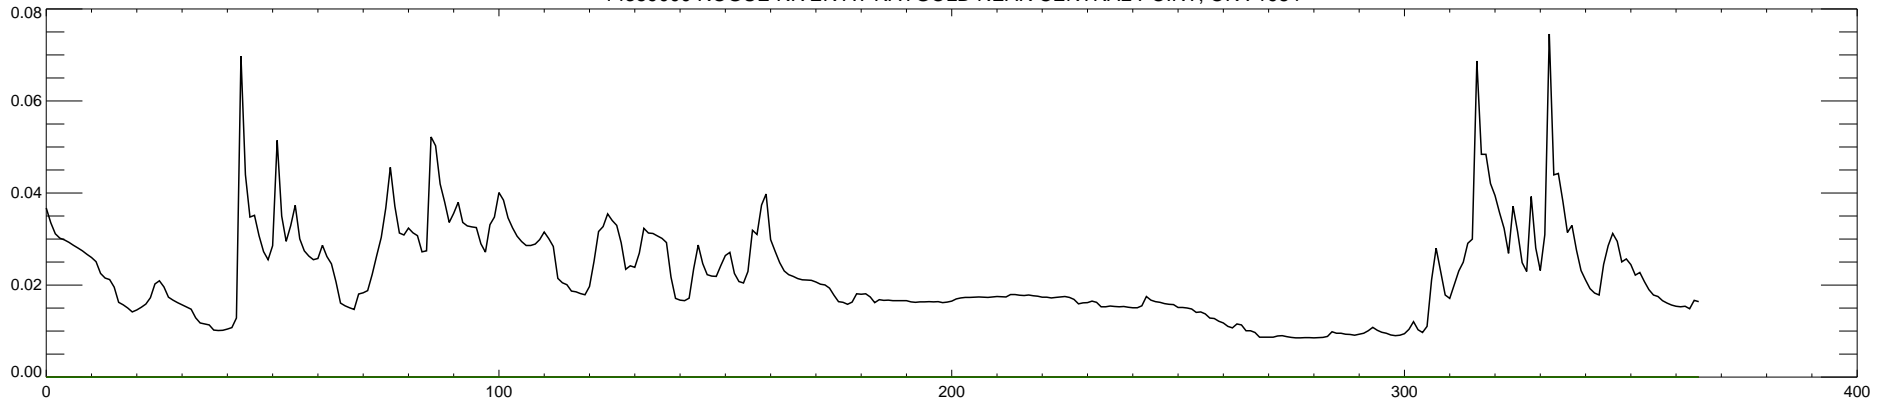

14359000 ROGUE RIVER AT RAYGOLD NEAR CENTRAL POINT, OR : 1985

14359000 ROGUE RIVER AT RAYGOLD NEAR CENTRAL POINT, OR : 1984