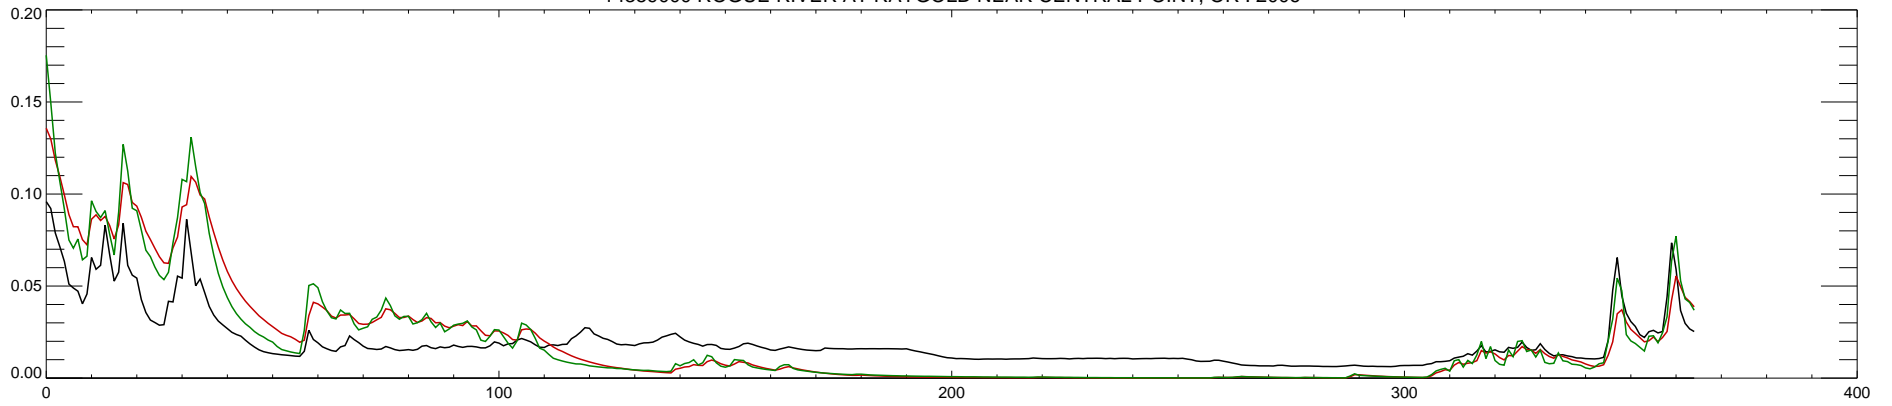

14359000 ROGUE RIVER AT RAYGOLD NEAR CENTRAL POINT, OR : 2007

14359000 ROGUE RIVER AT RAYGOLD NEAR CENTRAL POINT, OR : 2006