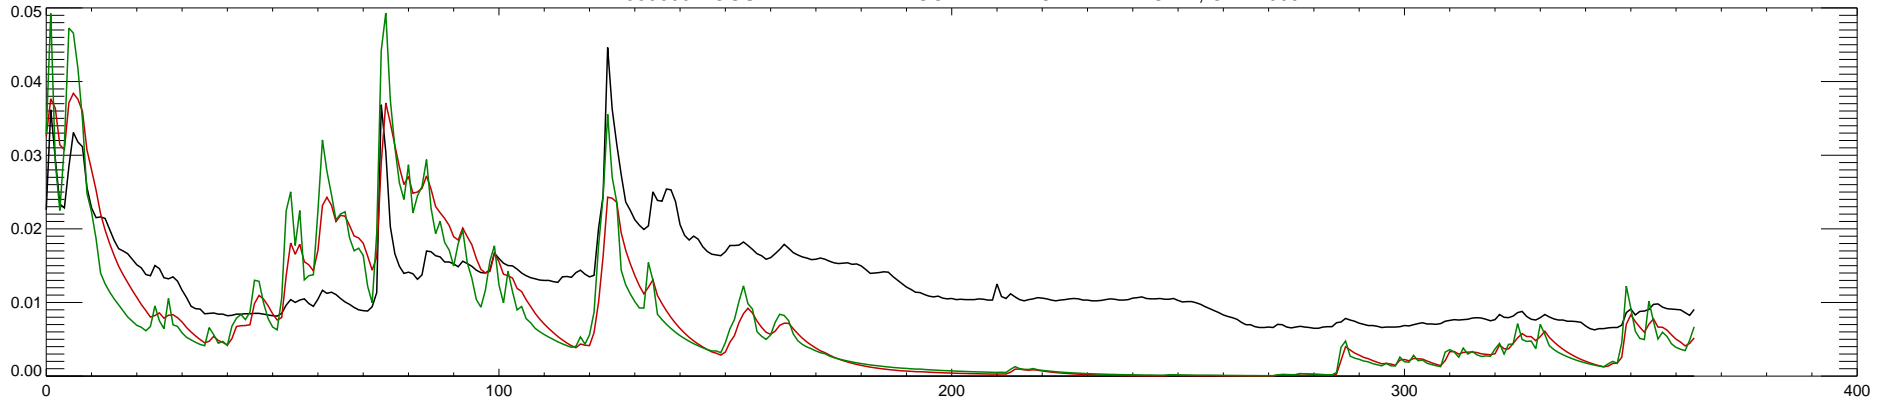

14359000 ROGUE RIVER AT RAYGOLD NEAR CENTRAL POINT, OR : 2010

14359000 ROGUE RIVER AT RAYGOLD NEAR CENTRAL POINT, OR : 2009