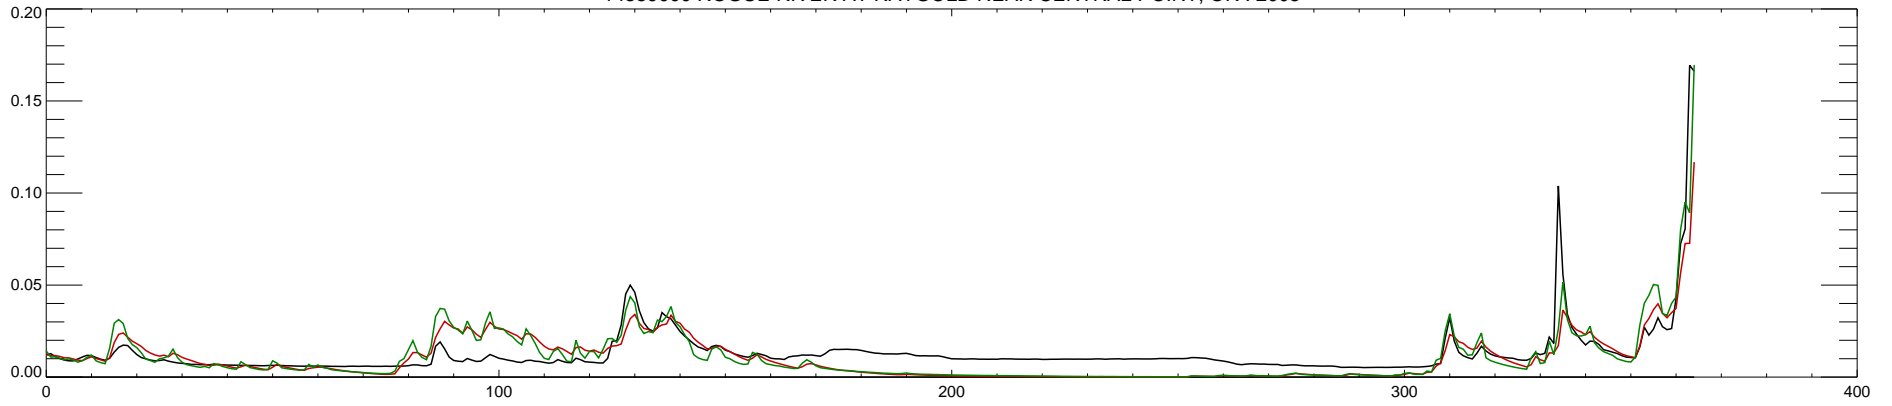

14359000 ROGUE RIVER AT RAYGOLD NEAR CENTRAL POINT, OR : 2006

14359000 ROGUE RIVER AT RAYGOLD NEAR CENTRAL POINT, OR : 2005