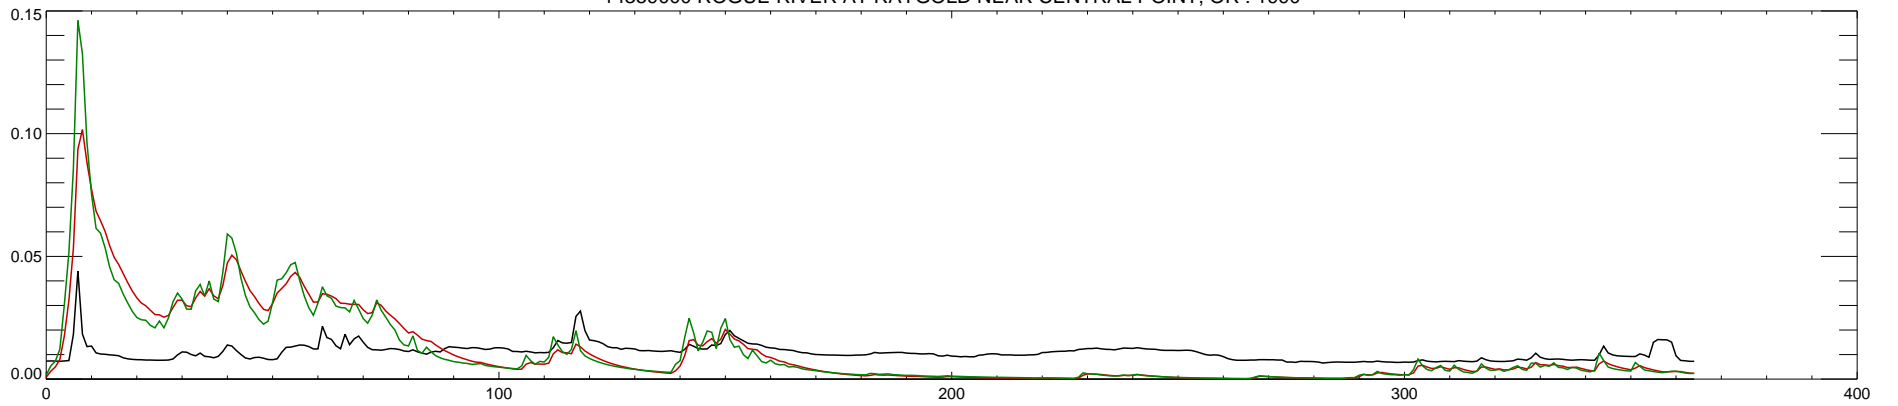

14359000 ROGUE RIVER AT RAYGOLD NEAR CENTRAL POINT, OR : 1991

14359000 ROGUE RIVER AT RAYGOLD NEAR CENTRAL POINT, OR : 1990