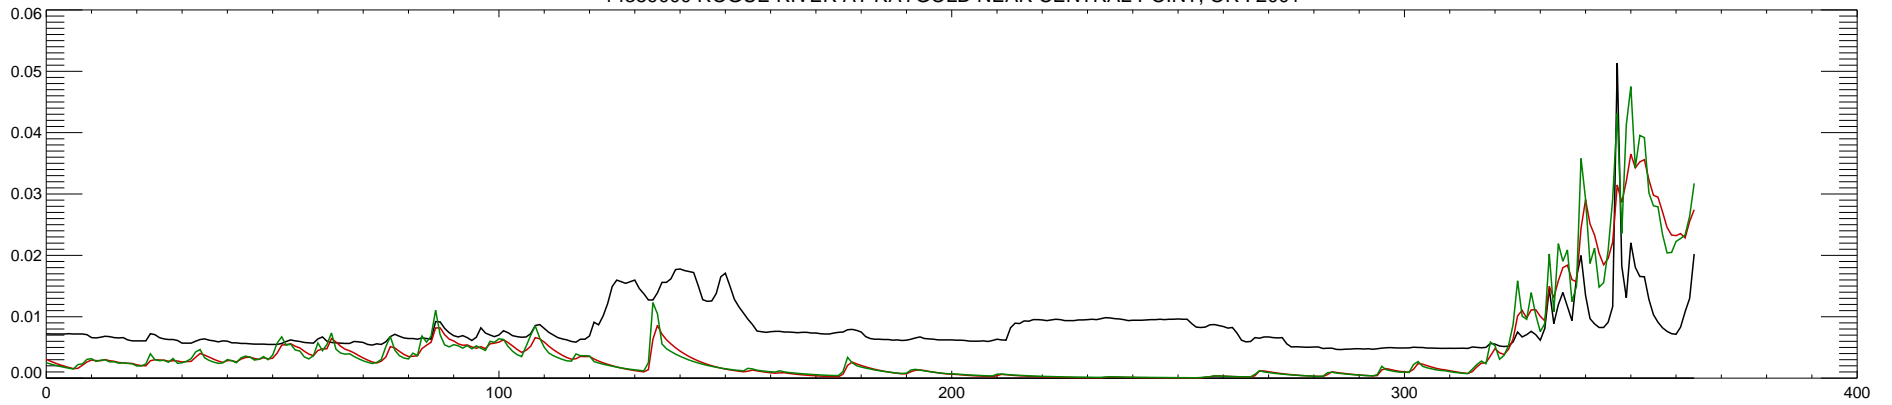

14359000 ROGUE RIVER AT RAYGOLD NEAR CENTRAL POINT, OR : 2002

14359000 ROGUE RIVER AT RAYGOLD NEAR CENTRAL POINT, OR : 2001