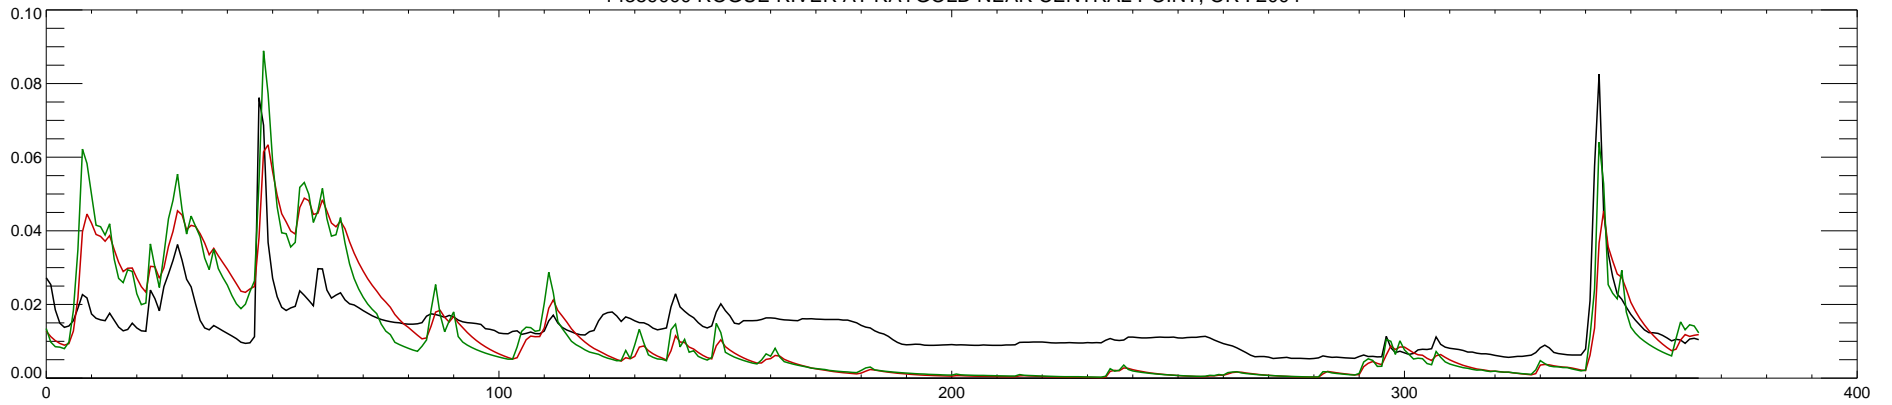

14359000 ROGUE RIVER AT RAYGOLD NEAR CENTRAL POINT, OR : 2005

14359000 ROGUE RIVER AT RAYGOLD NEAR CENTRAL POINT, OR : 2004