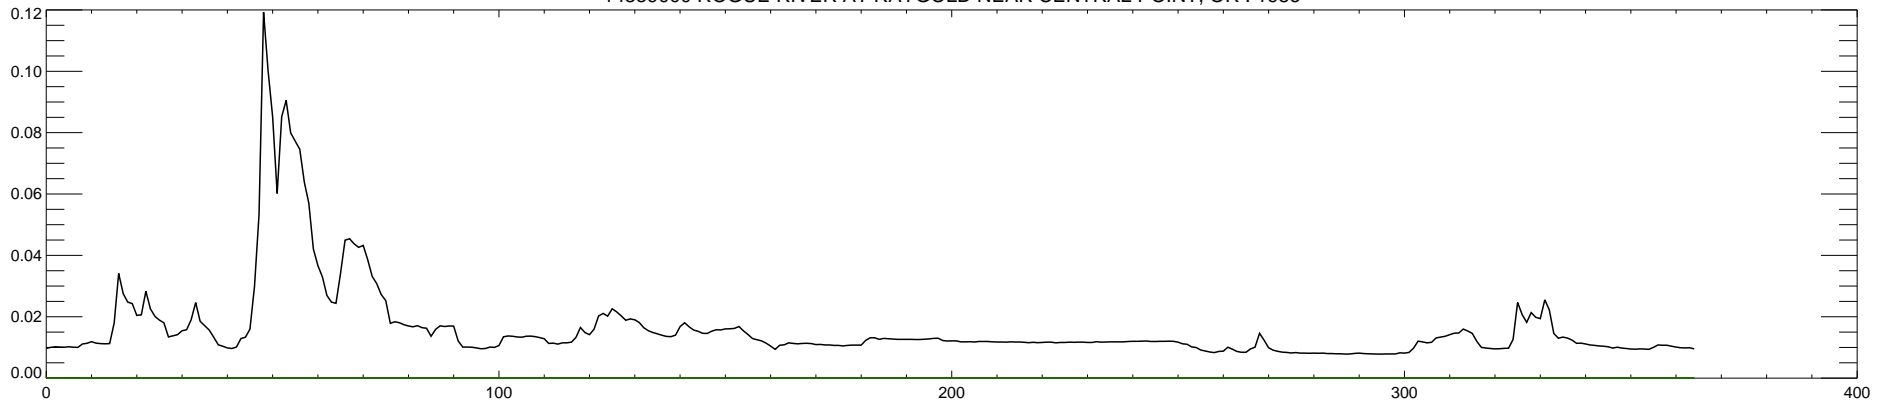

14359000 ROGUE RIVER AT RAYGOLD NEAR CENTRAL POINT, OR : 1987

14359000 ROGUE RIVER AT RAYGOLD NEAR CENTRAL POINT, OR : 1986