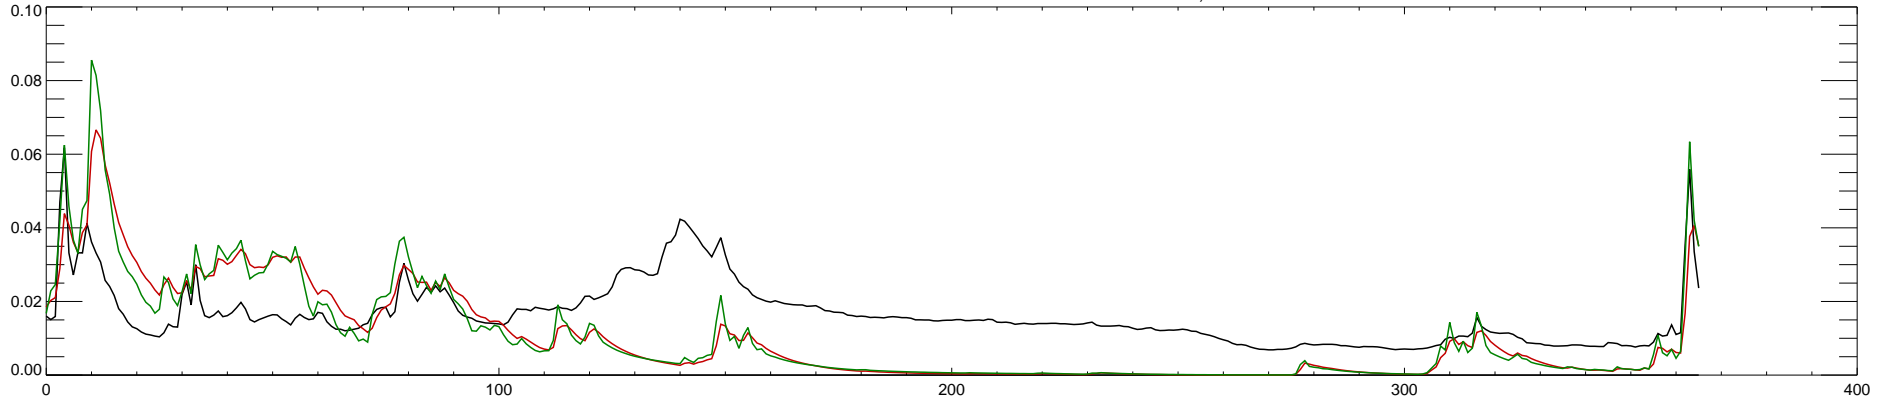

14359000 ROGUE RIVER AT RAYGOLD NEAR CENTRAL POINT, OR : 2009

14359000 ROGUE RIVER AT RAYGOLD NEAR CENTRAL POINT, OR : 2008