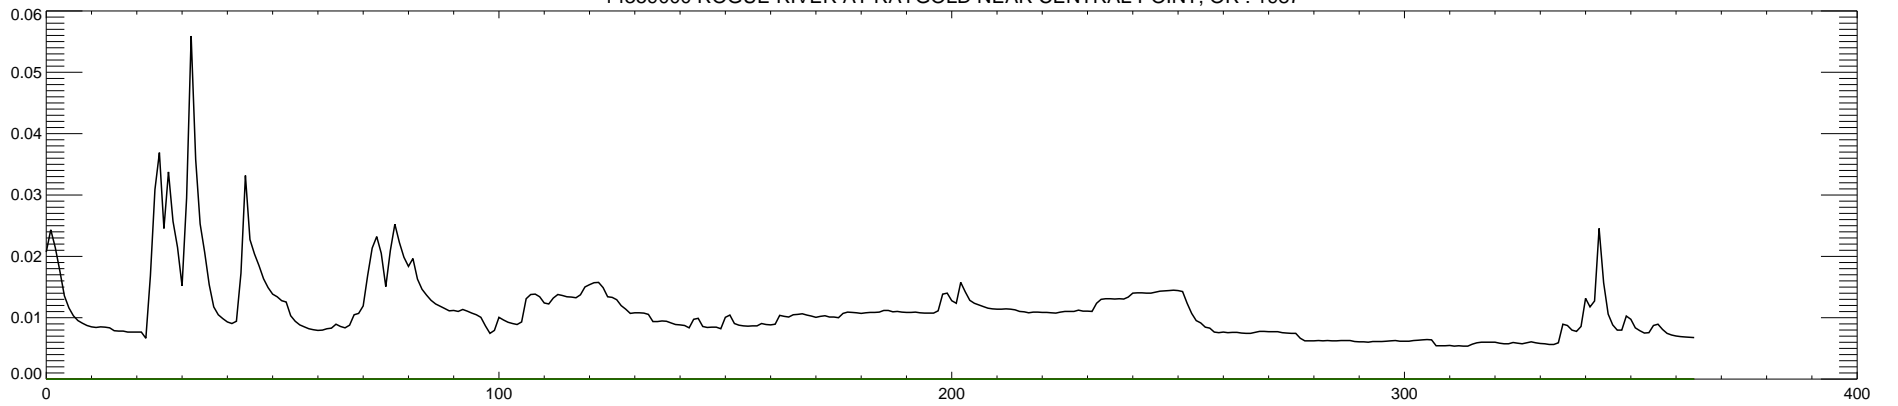

14359000 ROGUE RIVER AT RAYGOLD NEAR CENTRAL POINT, OR : 1984

14359000 ROGUE RIVER AT RAYGOLD NEAR CENTRAL POINT, OR : 1985

14359000 ROGUE RIVER AT RAYGOLD NEAR CENTRAL POINT, OR : 1986

14359000 ROGUE RIVER AT RAYGOLD NEAR CENTRAL POINT, OR : 1987