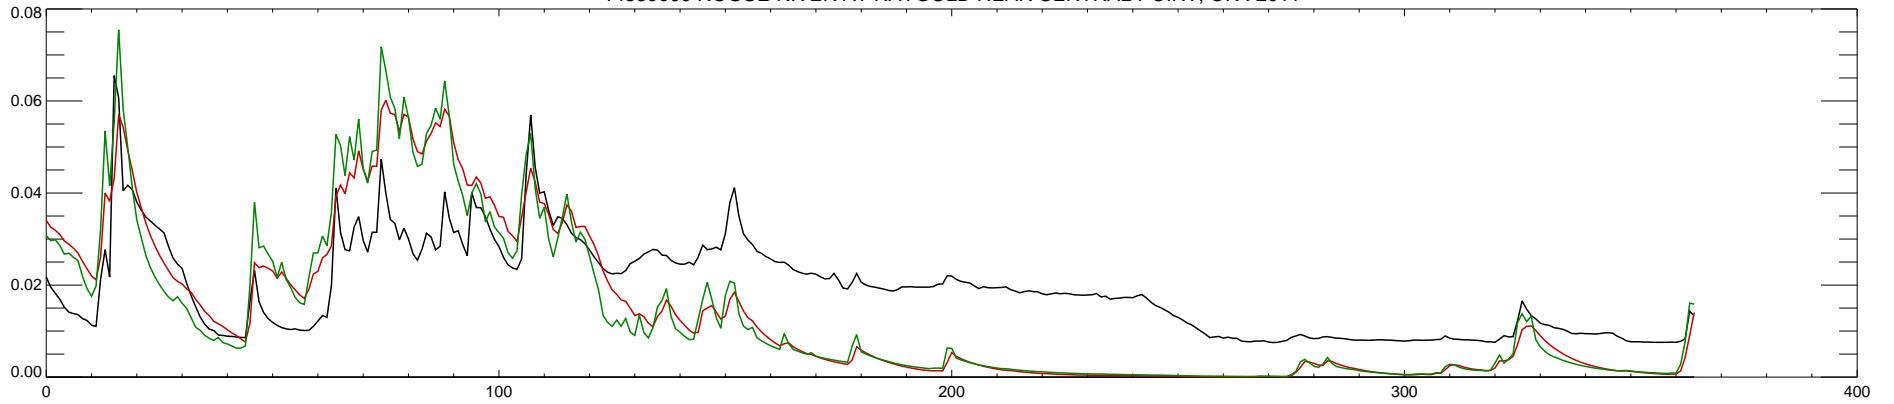

14359000 ROGUE RIVER AT RAYGOLD NEAR CENTRAL POINT, OR : 2008

14359000 ROGUE RIVER AT RAYGOLD NEAR CENTRAL POINT, OR : 2009

14359000 ROGUE RIVER AT RAYGOLD NEAR CENTRAL POINT, OR : 2010

14359000 ROGUE RIVER AT RAYGOLD NEAR CENTRAL POINT, OR : 2011