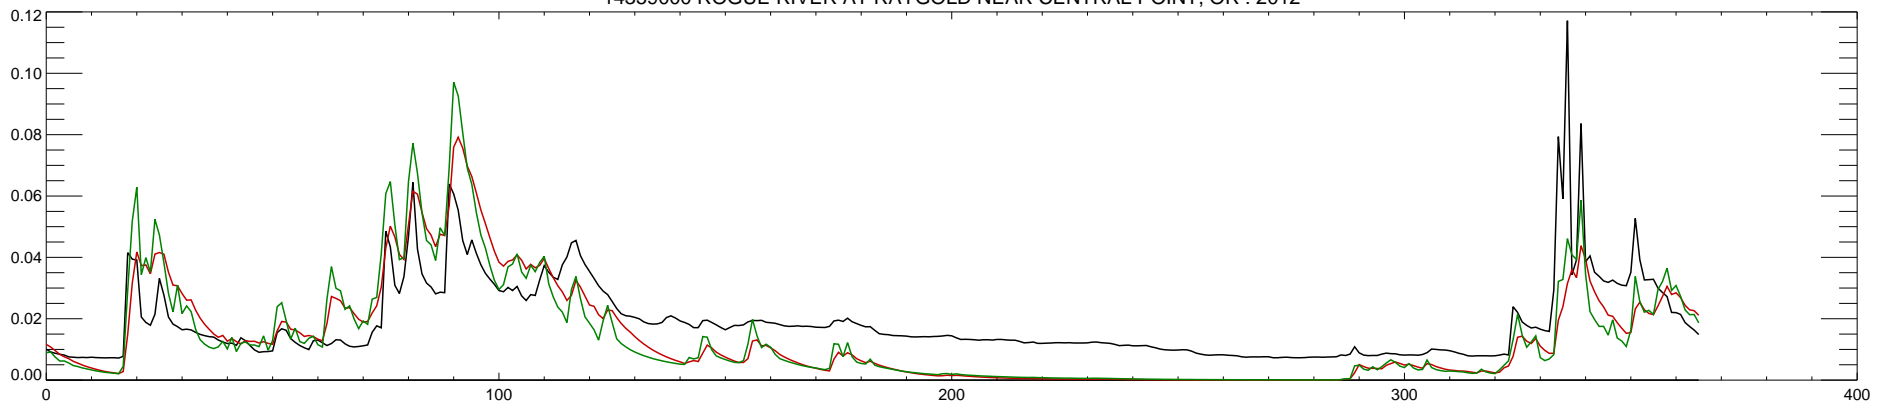

14359000 ROGUE RIVER AT RAYGOLD NEAR CENTRAL POINT, OR : 2013

14359000 ROGUE RIVER AT RAYGOLD NEAR CENTRAL POINT, OR : 2012