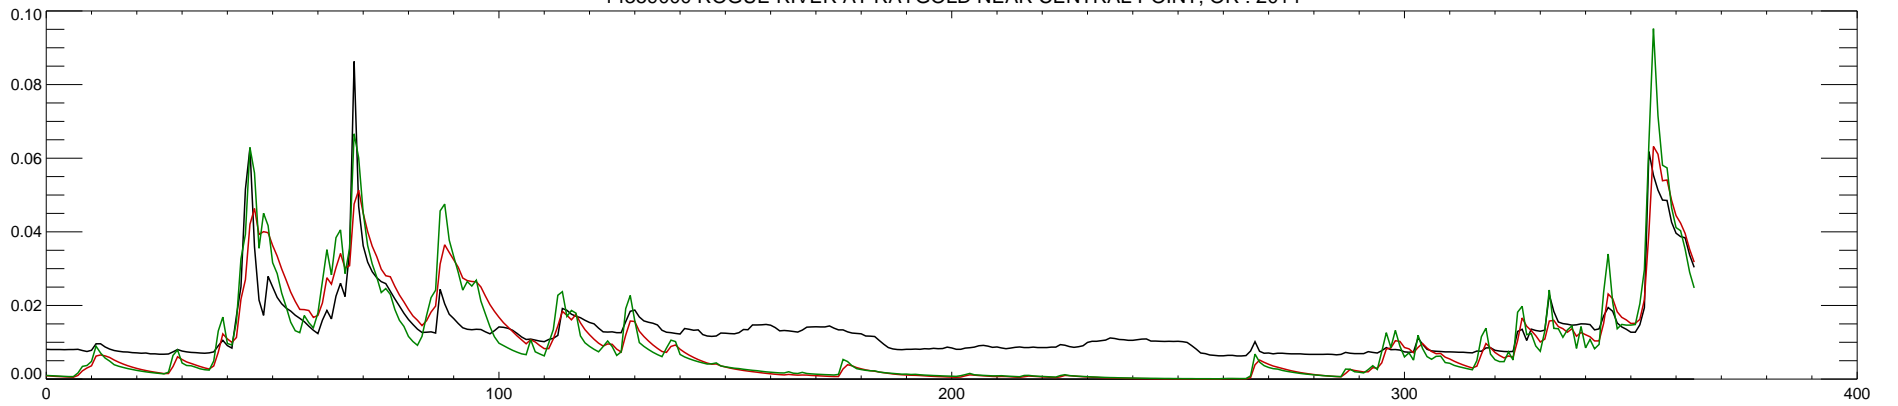

14359000 ROGUE RIVER AT RAYGOLD NEAR CENTRAL POINT, OR : 2015

14359000 ROGUE RIVER AT RAYGOLD NEAR CENTRAL POINT, OR : 2014