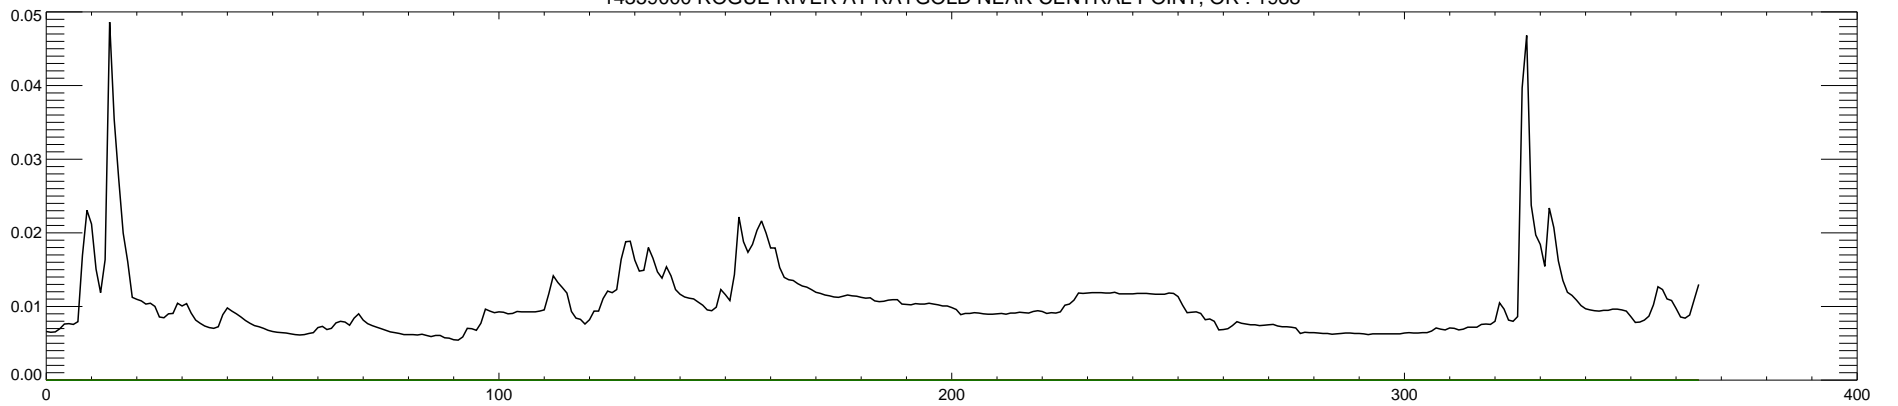

14359000 ROGUE RIVER AT RAYGOLD NEAR CENTRAL POINT, OR : 1989

14359000 ROGUE RIVER AT RAYGOLD NEAR CENTRAL POINT, OR : 1988