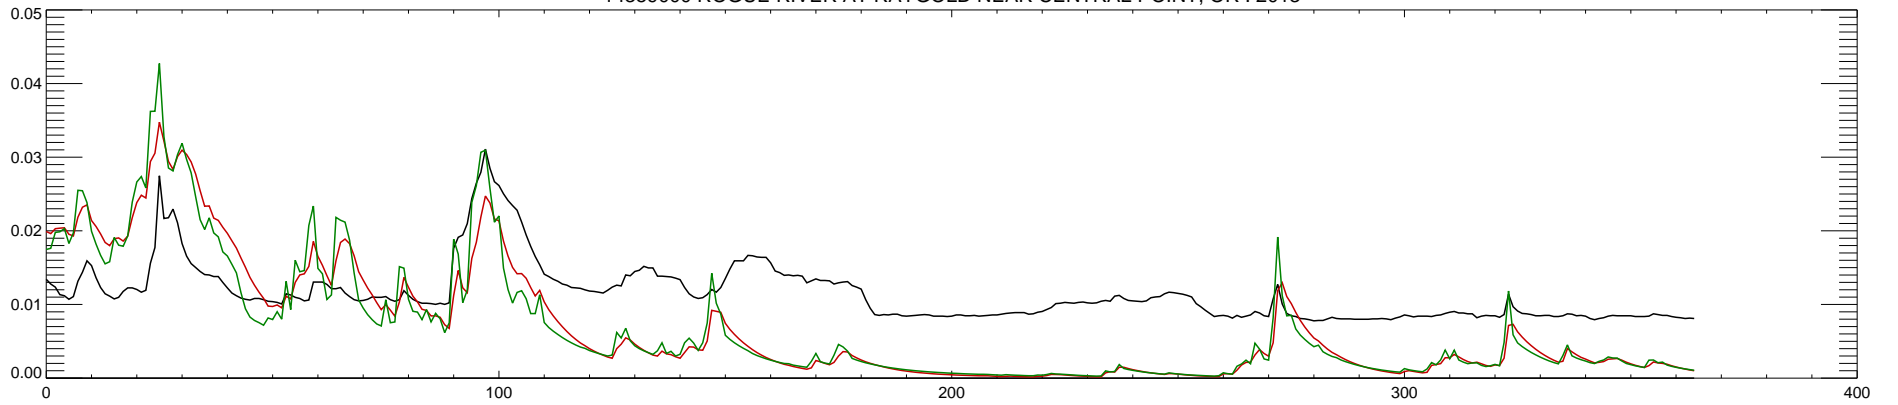

14359000 ROGUE RIVER AT RAYGOLD NEAR CENTRAL POINT, OR : 2014

14359000 ROGUE RIVER AT RAYGOLD NEAR CENTRAL POINT, OR : 2013