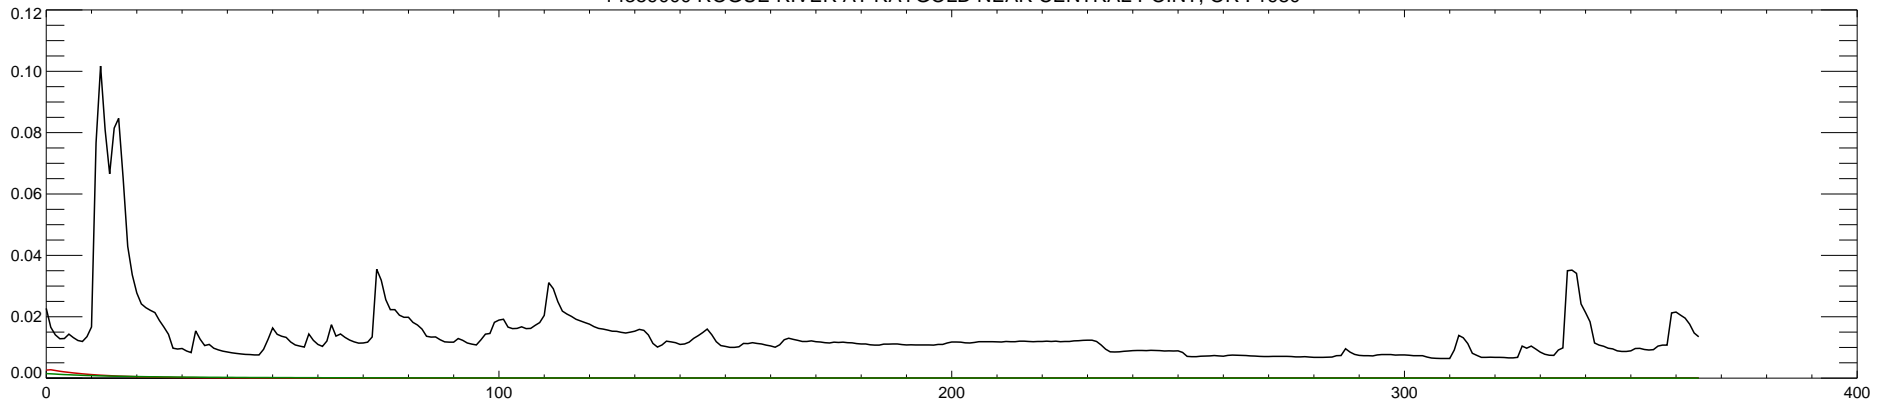

14359000 ROGUE RIVER AT RAYGOLD NEAR CENTRAL POINT, OR : 1980

14359000 ROGUE RIVER AT RAYGOLD NEAR CENTRAL POINT, OR : 1981

14359000 ROGUE RIVER AT RAYGOLD NEAR CENTRAL POINT, OR : 1982

14359000 ROGUE RIVER AT RAYGOLD NEAR CENTRAL POINT, OR : 1983