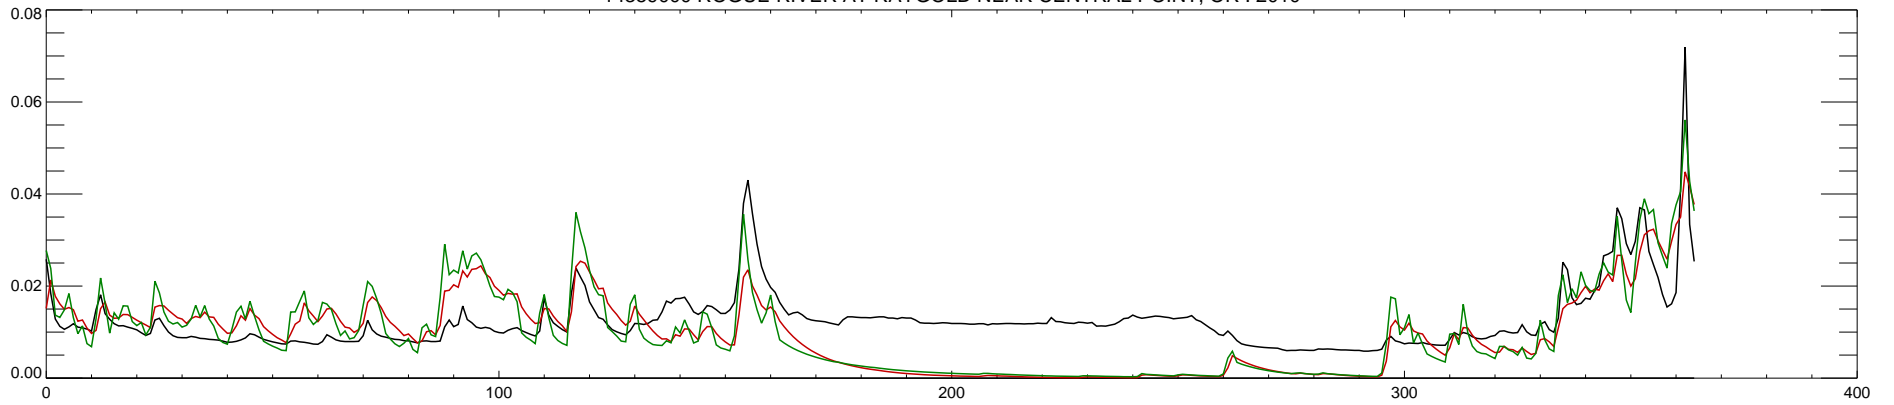

14359000 ROGUE RIVER AT RAYGOLD NEAR CENTRAL POINT, OR : 2011

14359000 ROGUE RIVER AT RAYGOLD NEAR CENTRAL POINT, OR : 2010