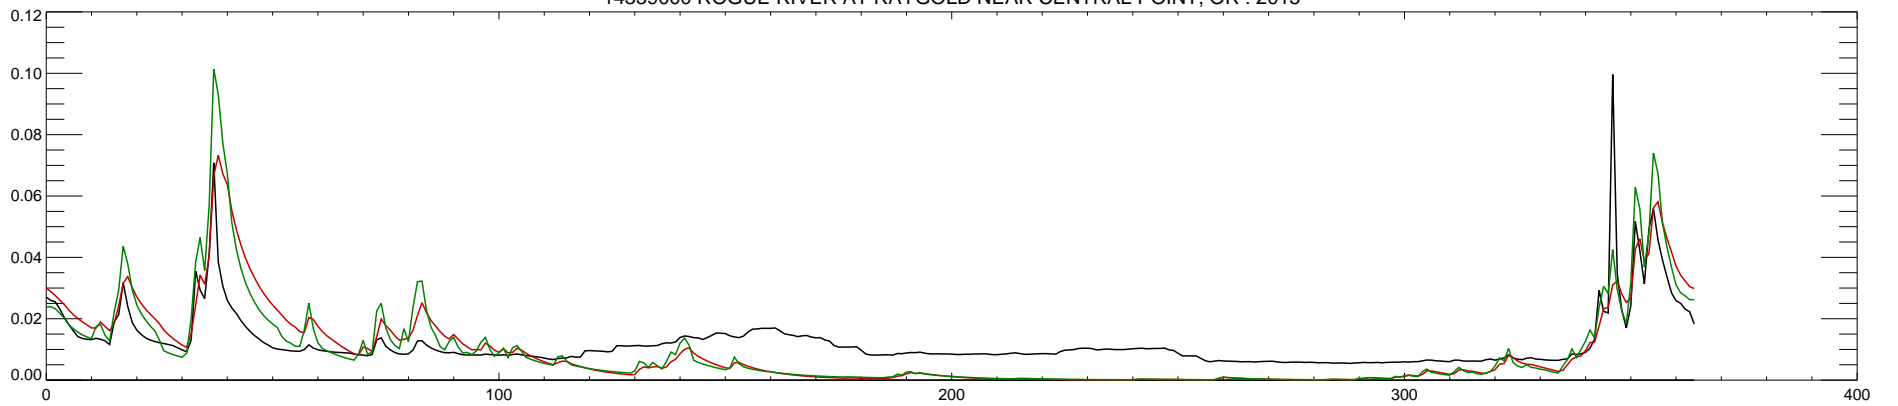

14359000 ROGUE RIVER AT RAYGOLD NEAR CENTRAL POINT, OR : 2012

14359000 ROGUE RIVER AT RAYGOLD NEAR CENTRAL POINT, OR : 2013

14359000 ROGUE RIVER AT RAYGOLD NEAR CENTRAL POINT, OR : 2014

14359000 ROGUE RIVER AT RAYGOLD NEAR CENTRAL POINT, OR : 2015