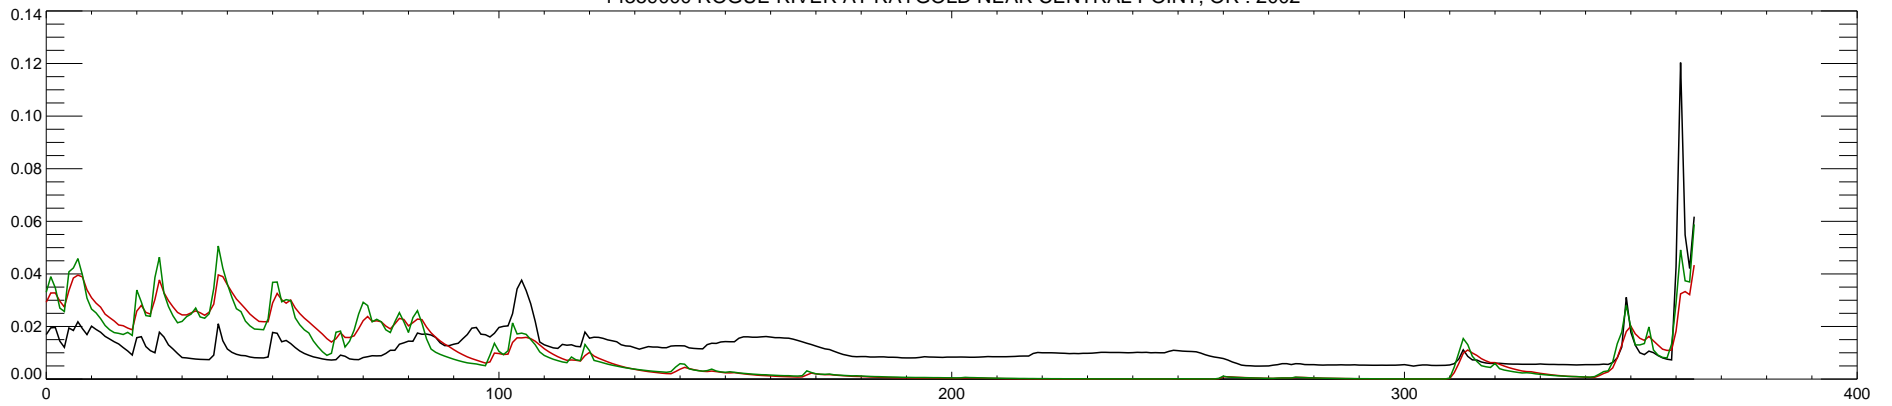

14359000 ROGUE RIVER AT RAYGOLD NEAR CENTRAL POINT, OR : 2003

14359000 ROGUE RIVER AT RAYGOLD NEAR CENTRAL POINT, OR : 2002