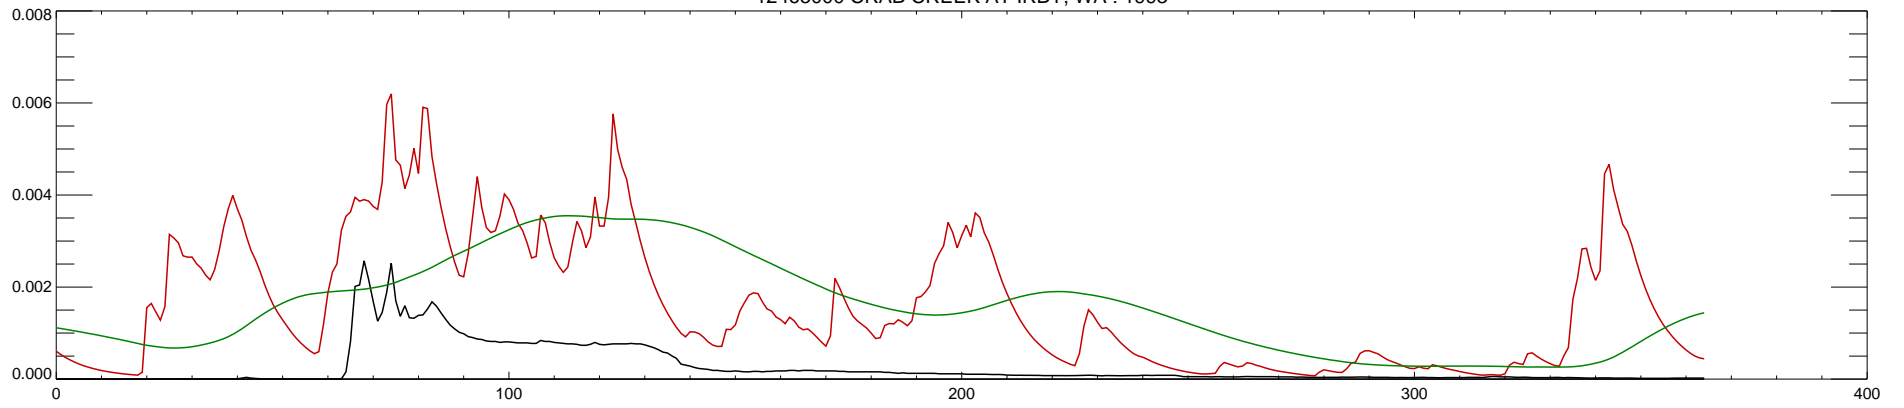

12465000 CRAB CREEK AT IRBY, WA : 1994

12465000 CRAB CREEK AT IRBY, WA : 1993