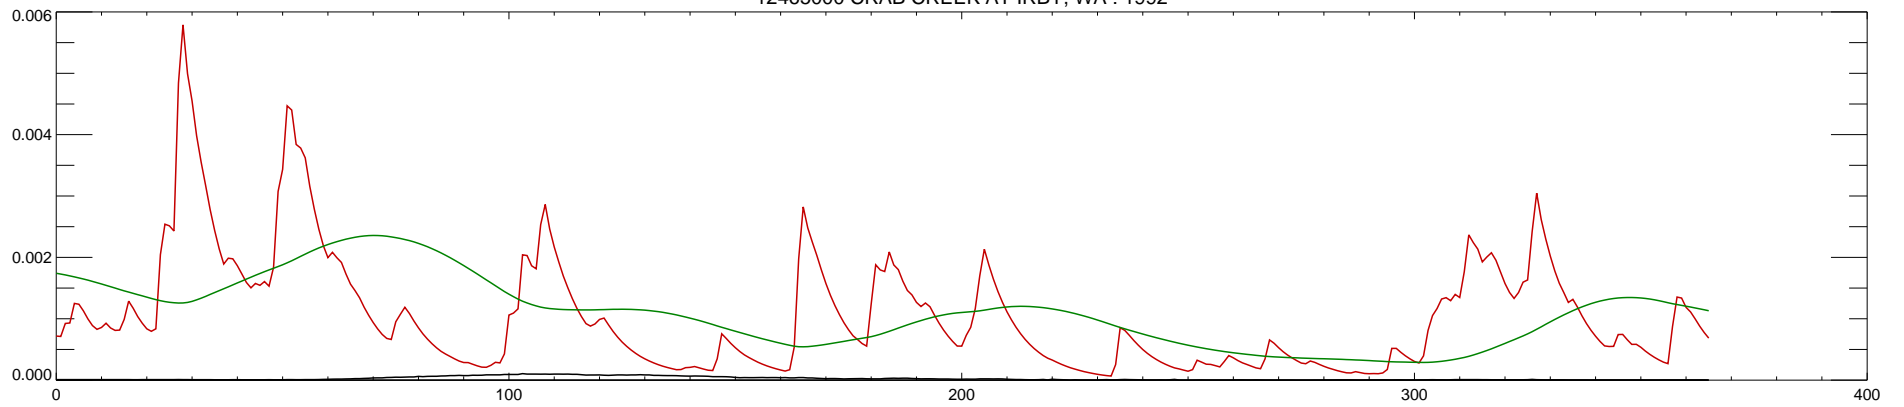

12465000 CRAB CREEK AT IRBY, WA : 1993

12465000 CRAB CREEK AT IRBY, WA : 1992