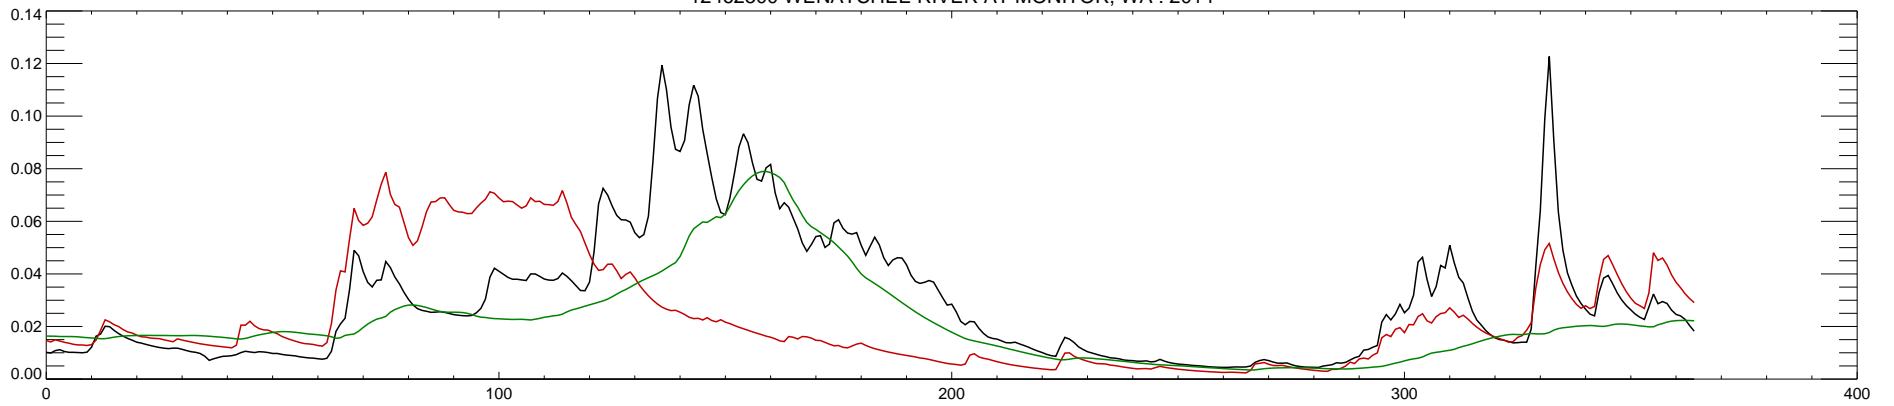

12462500 WENATCHEE RIVER AT MONITOR, WA : 2010

12462500 WENATCHEE RIVER AT MONITOR, WA : 2011

12462500 WENATCHEE RIVER AT MONITOR, WA : 2012

12462500 WENATCHEE RIVER AT MONITOR, WA : 2013

12462500 WENATCHEE RIVER AT MONITOR, WA : 2014