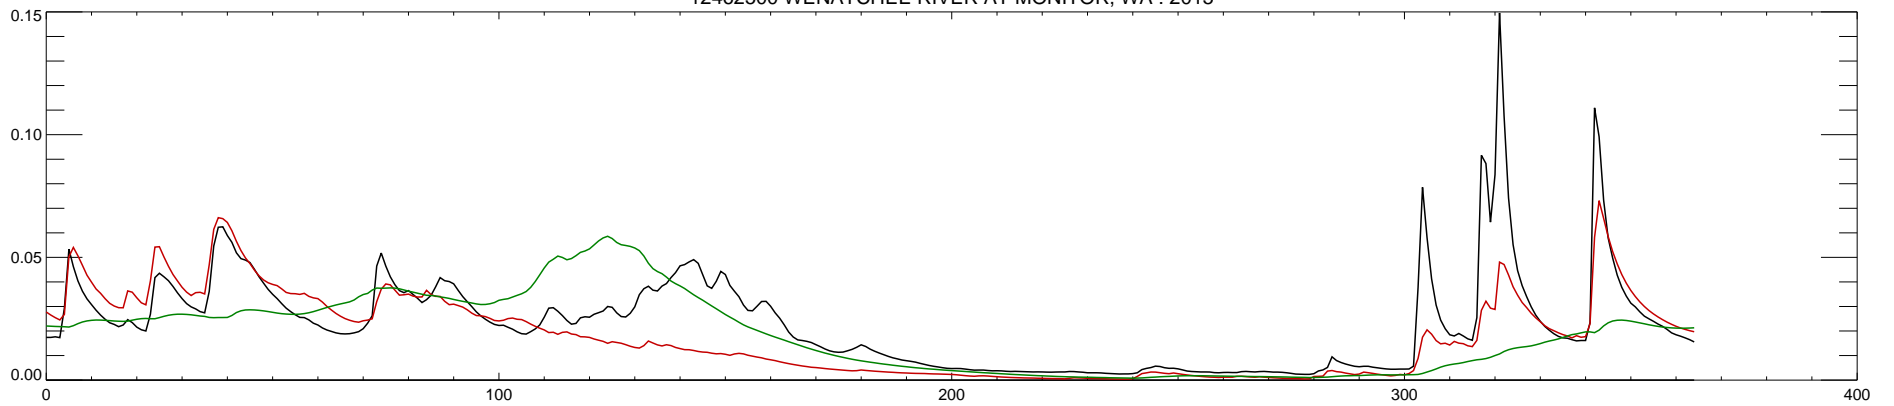

12462500 WENATCHEE RIVER AT MONITOR, WA : 2016

12462500 WENATCHEE RIVER AT MONITOR, WA : 2015