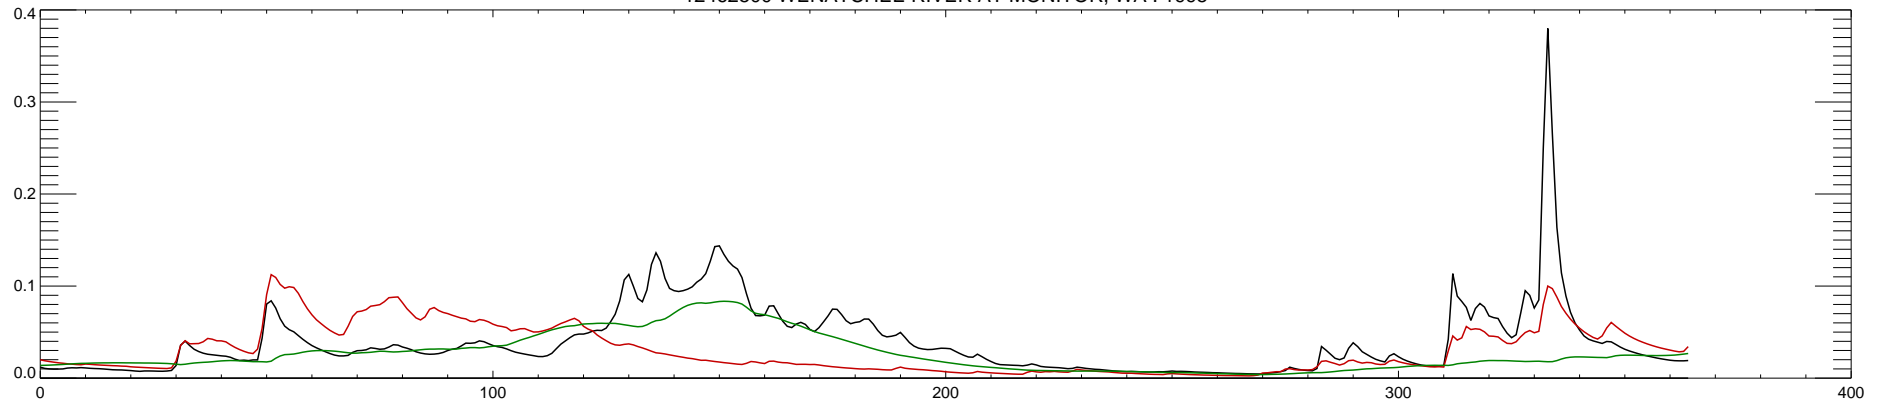

12462500 WENATCHEE RIVER AT MONITOR, WA : 1996

12462500 WENATCHEE RIVER AT MONITOR, WA : 1995