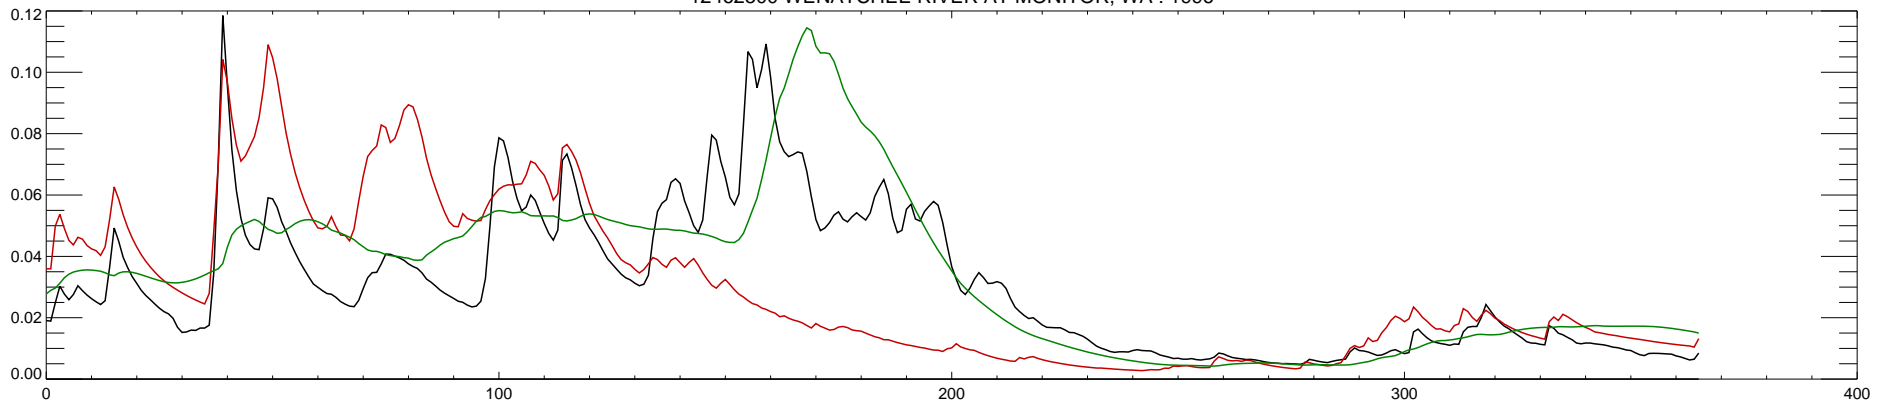

12462500 WENATCHEE RIVER AT MONITOR, WA : 1997

12462500 WENATCHEE RIVER AT MONITOR, WA : 1996