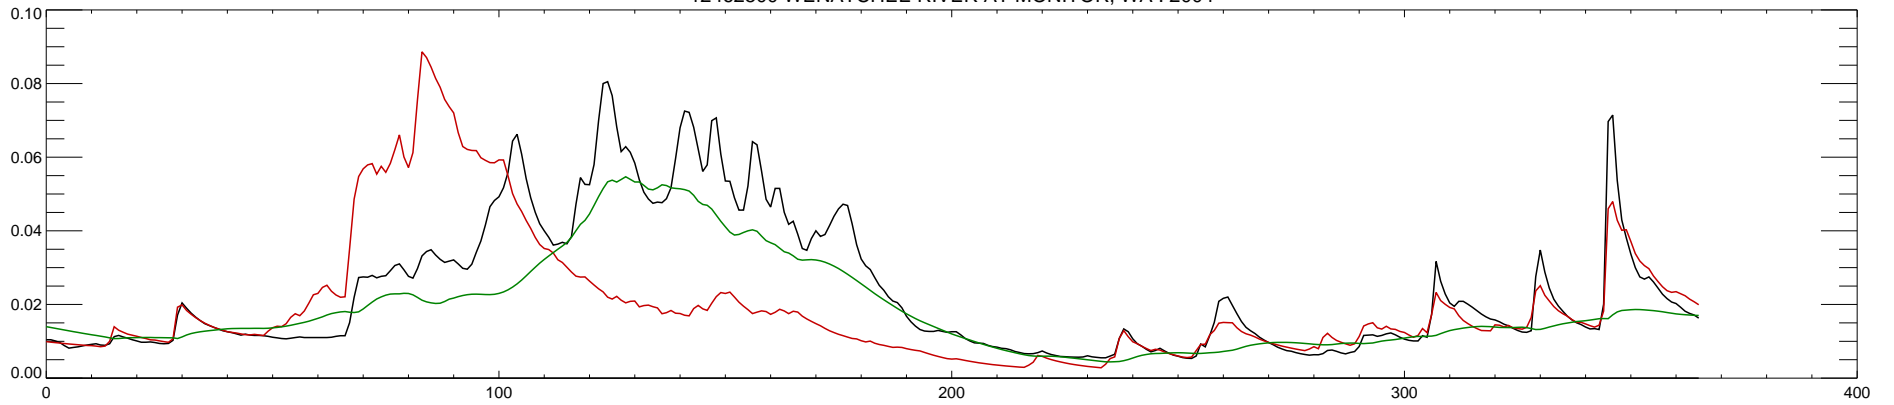

12462500 WENATCHEE RIVER AT MONITOR, WA : 2000

12462500 WENATCHEE RIVER AT MONITOR, WA : 2001

12462500 WENATCHEE RIVER AT MONITOR, WA : 2002

12462500 WENATCHEE RIVER AT MONITOR, WA : 2003

12462500 WENATCHEE RIVER AT MONITOR, WA : 2004