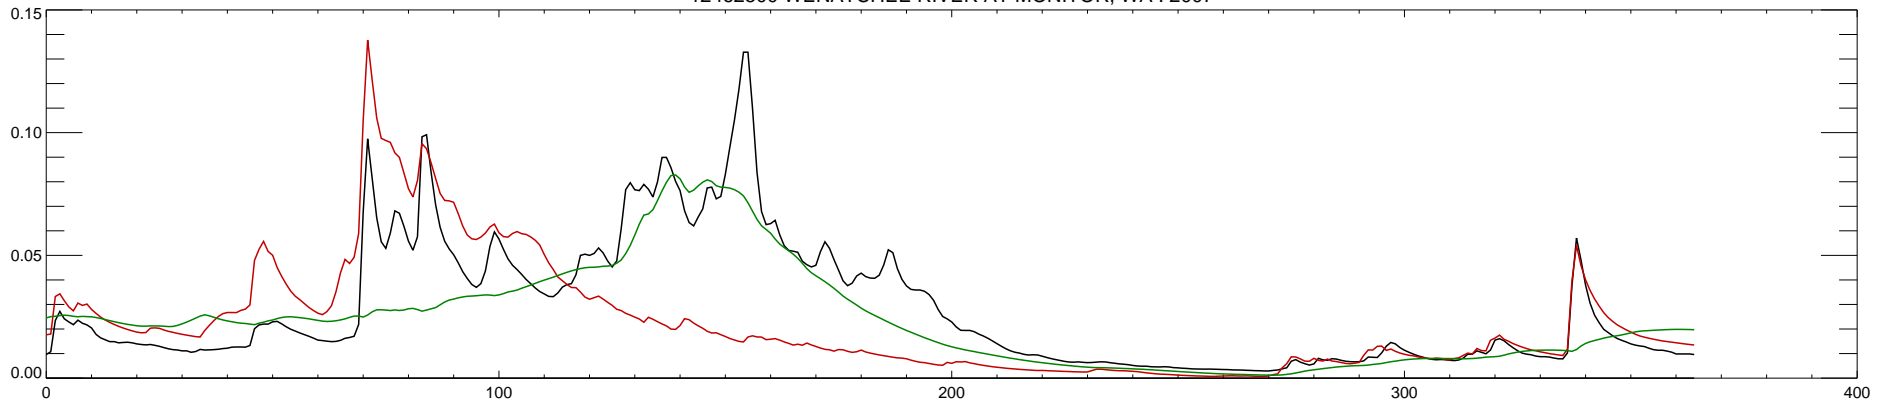

12462500 WENATCHEE RIVER AT MONITOR, WA : 2008

12462500 WENATCHEE RIVER AT MONITOR, WA : 2007