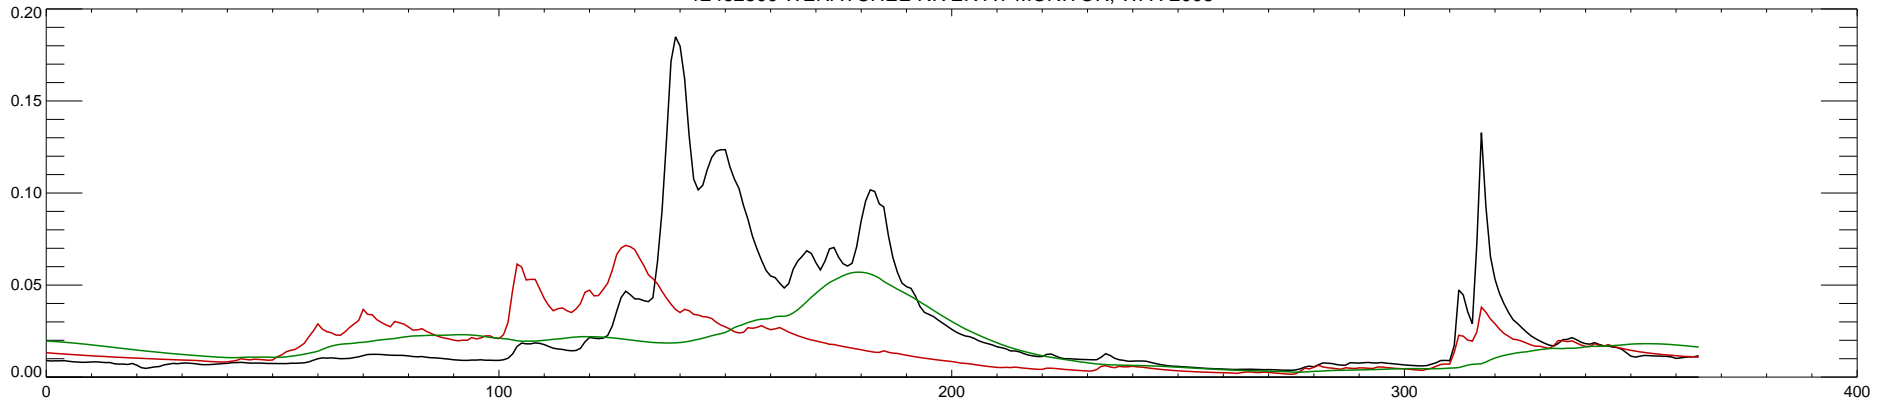

12462500 WENATCHEE RIVER AT MONITOR, WA : 2005

12462500 WENATCHEE RIVER AT MONITOR, WA : 2006

12462500 WENATCHEE RIVER AT MONITOR, WA : 2007

12462500 WENATCHEE RIVER AT MONITOR, WA : 2008

12462500 WENATCHEE RIVER AT MONITOR, WA : 2009