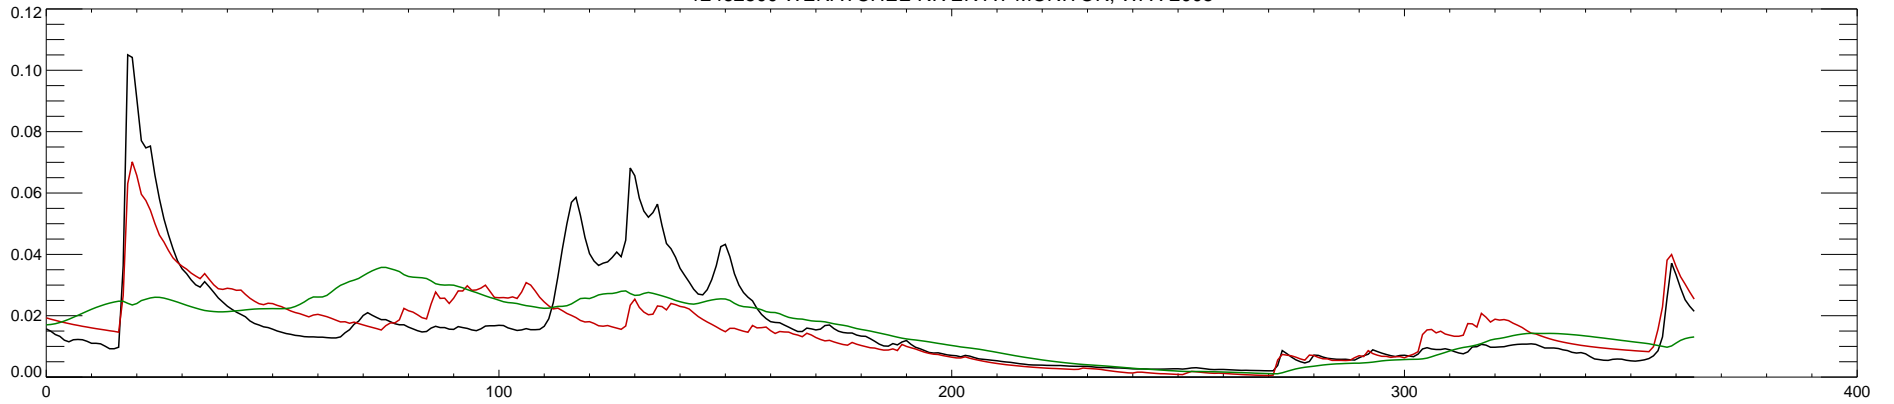

12462500 WENATCHEE RIVER AT MONITOR, WA : 2006

12462500 WENATCHEE RIVER AT MONITOR, WA : 2005