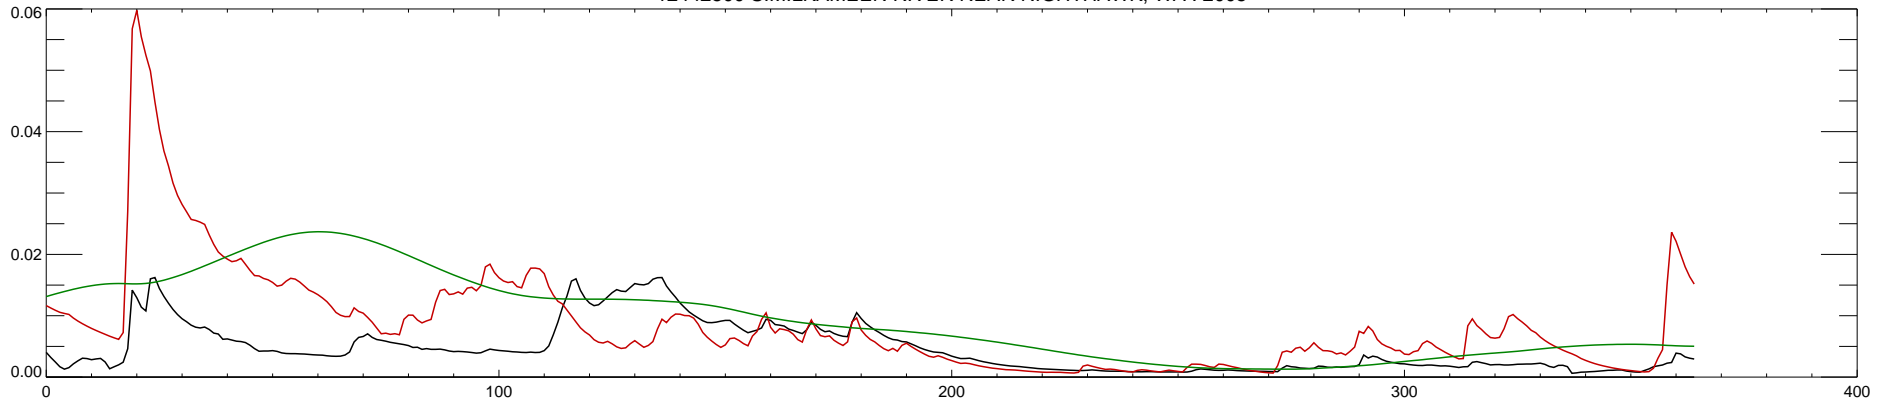

12442500 SIMILKAMEEN RIVER NEAR NIGHTHAWK, WA : 2006

12442500 SIMILKAMEEN RIVER NEAR NIGHTHAWK, WA : 2005