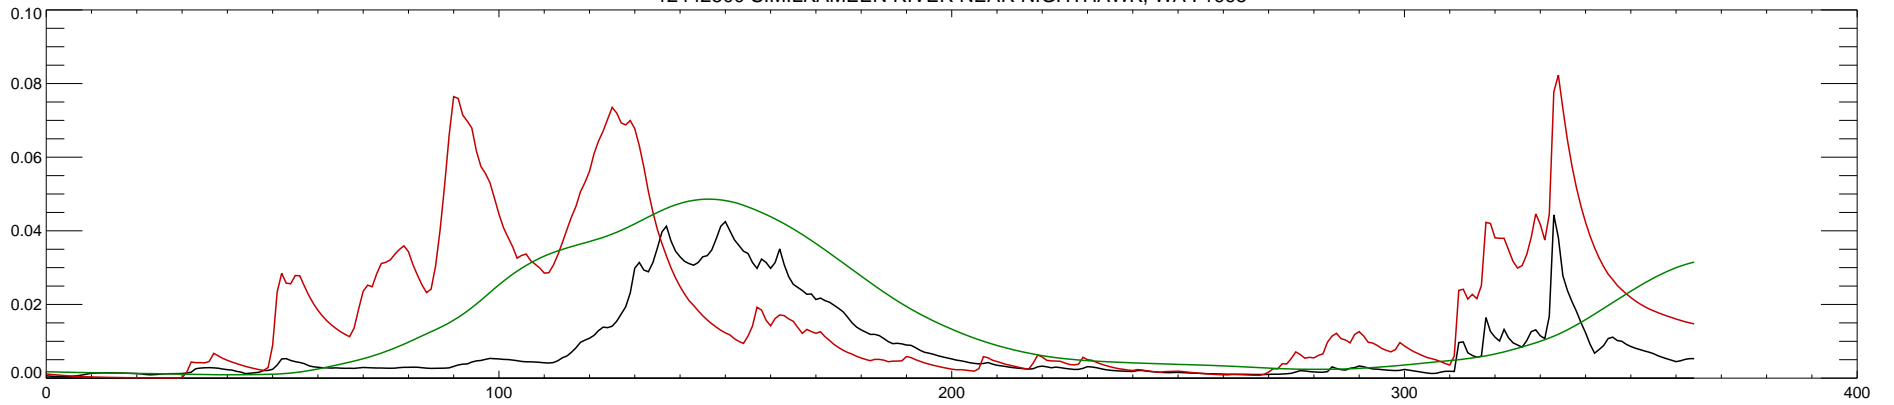

12442500 SIMILKAMEEN RIVER NEAR NIGHTHAWK, WA : 1992

12442500 SIMILKAMEEN RIVER NEAR NIGHTHAWK, WA : 1993

12442500 SIMILKAMEEN RIVER NEAR NIGHTHAWK, WA : 1994

12442500 SIMILKAMEEN RIVER NEAR NIGHTHAWK, WA : 1995