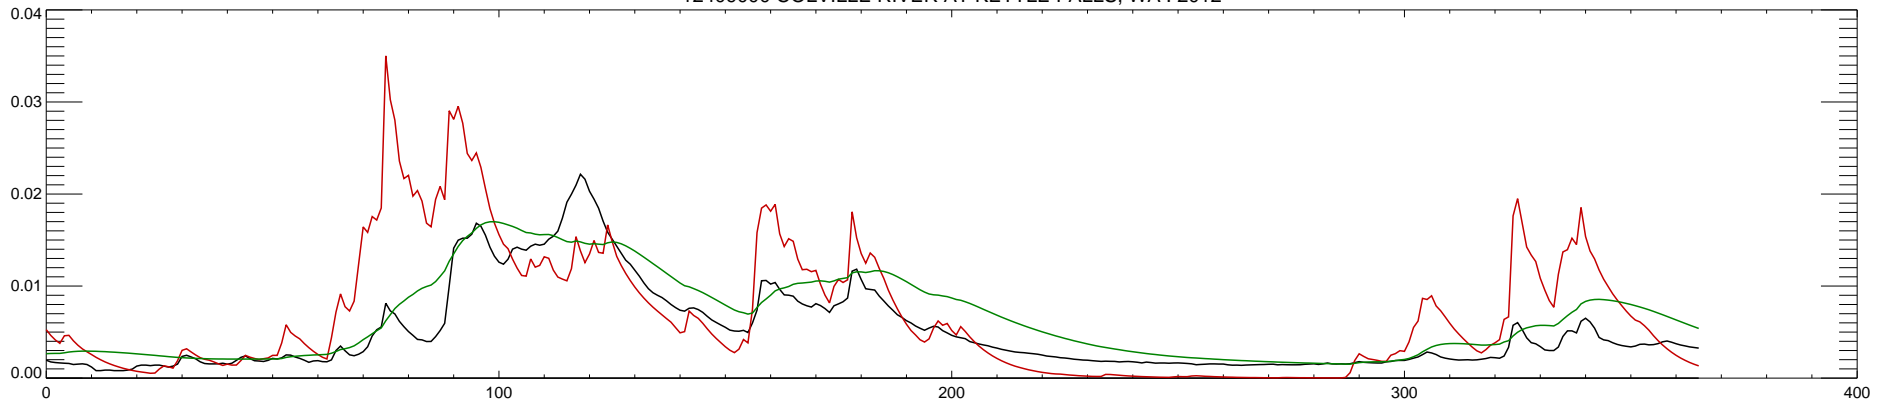

12409000 COLVILLE RIVER AT KETTLE FALLS, WA : 2013

12409000 COLVILLE RIVER AT KETTLE FALLS, WA : 2012