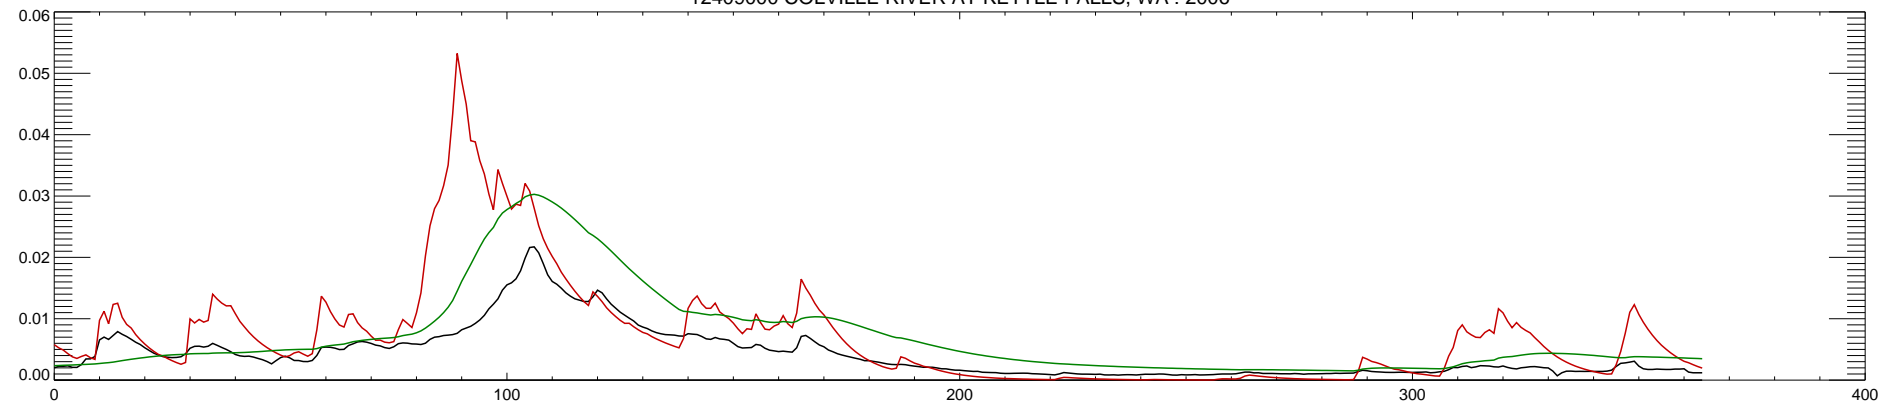

12409000 COLVILLE RIVER AT KETTLE FALLS, WA : 2007

12409000 COLVILLE RIVER AT KETTLE FALLS, WA : 2006