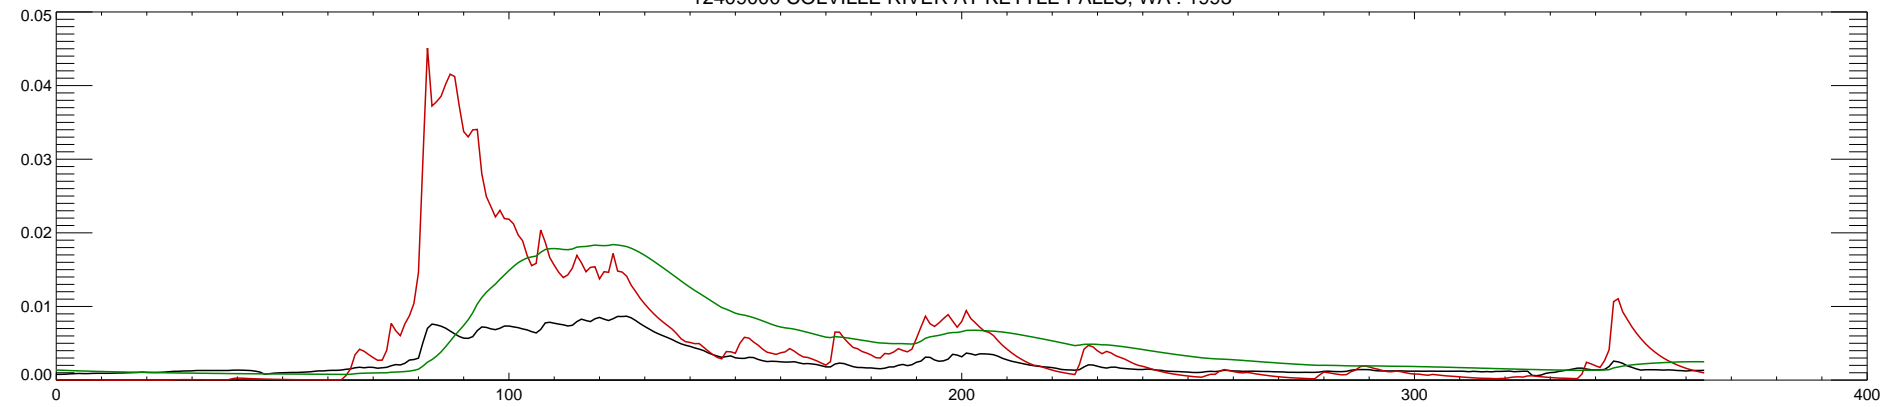

12409000 COLVILLE RIVER AT KETTLE FALLS, WA : 1994

12409000 COLVILLE RIVER AT KETTLE FALLS, WA : 1993