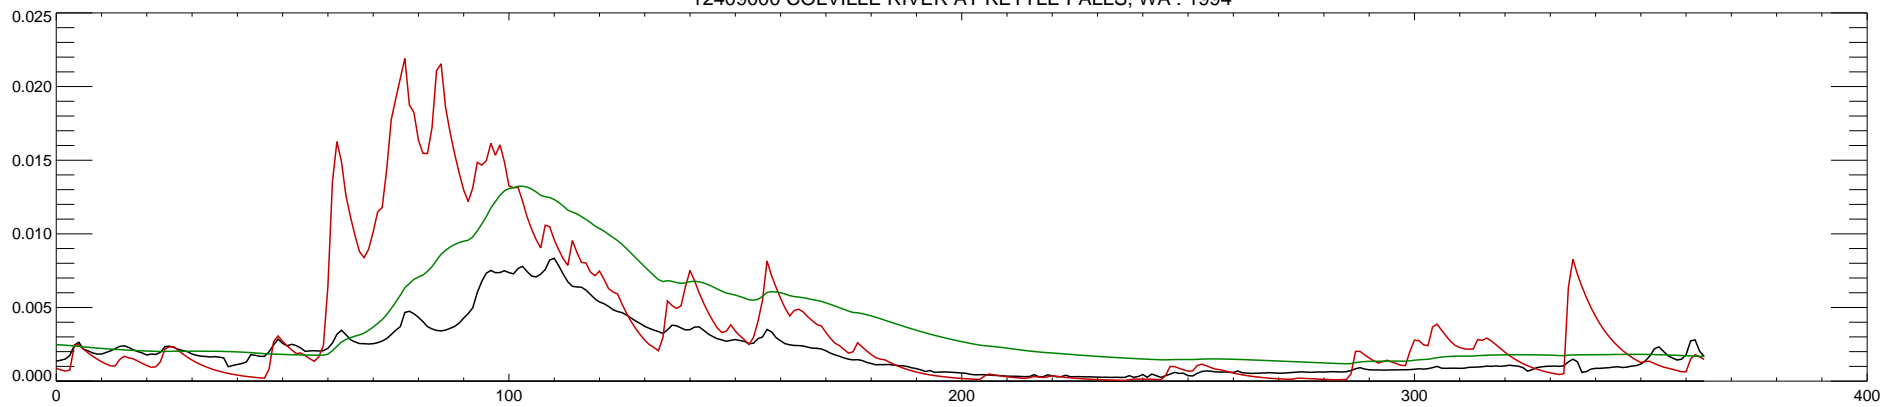

12409000 COLVILLE RIVER AT KETTLE FALLS, WA : 1995

12409000 COLVILLE RIVER AT KETTLE FALLS, WA : 1994