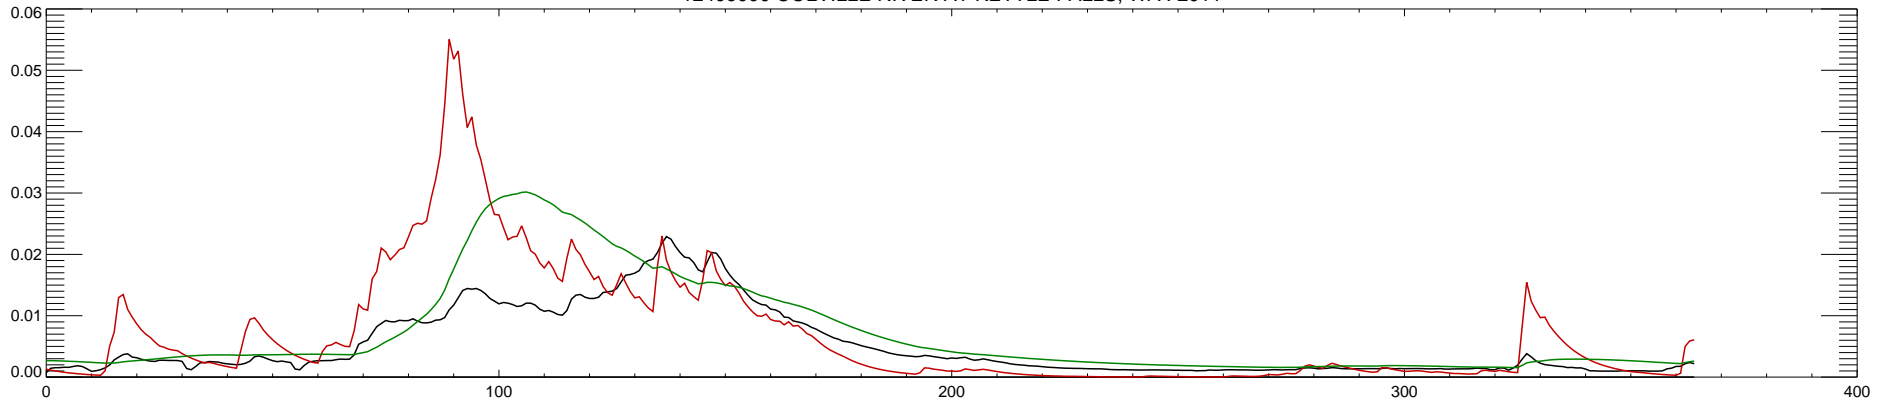

12409000 COLVILLE RIVER AT KETTLE FALLS, WA : 2008

12409000 COLVILLE RIVER AT KETTLE FALLS, WA : 2009

12409000 COLVILLE RIVER AT KETTLE FALLS, WA : 2010

12409000 COLVILLE RIVER AT KETTLE FALLS, WA : 2011