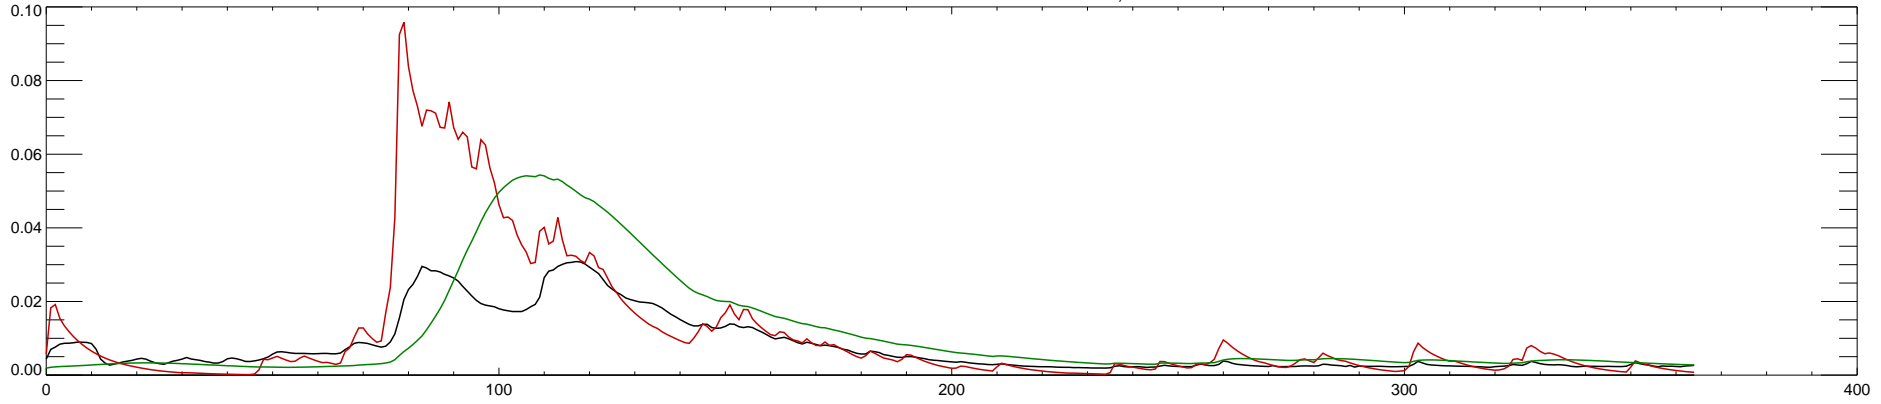

12409000 COLVILLE RIVER AT KETTLE FALLS, WA : 1998

12409000 COLVILLE RIVER AT KETTLE FALLS, WA : 1997