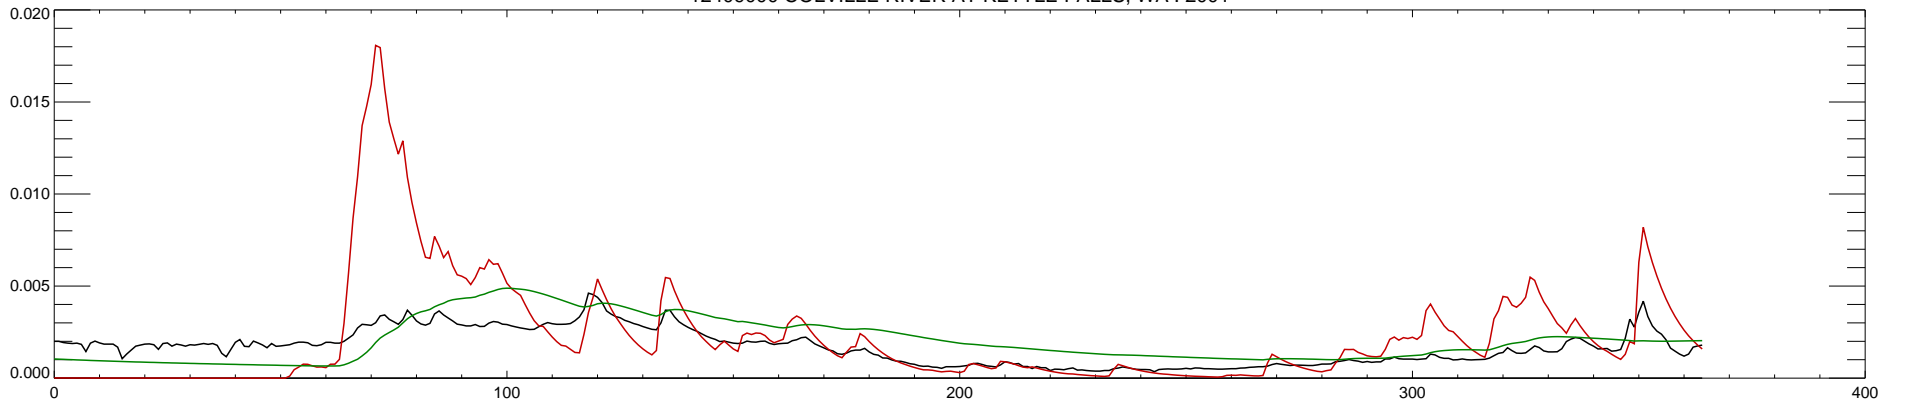

12409000 COLVILLE RIVER AT KETTLE FALLS, WA : 2002

12409000 COLVILLE RIVER AT KETTLE FALLS, WA : 2001