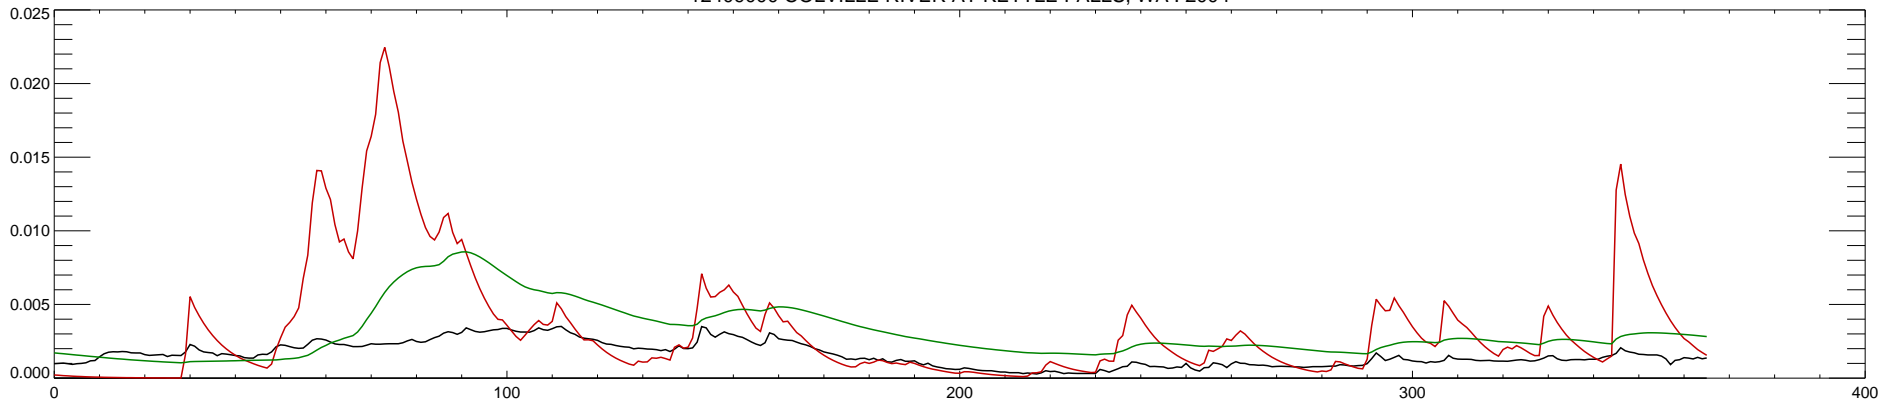

12409000 COLVILLE RIVER AT KETTLE FALLS, WA : 2005

12409000 COLVILLE RIVER AT KETTLE FALLS, WA : 2004