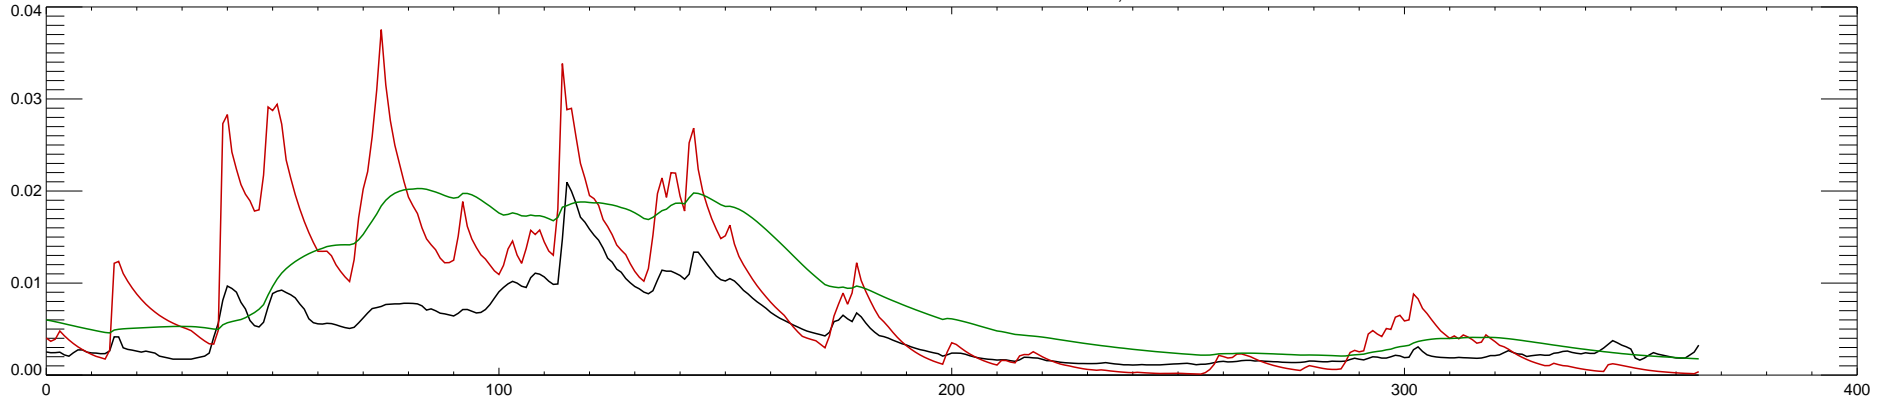

12409000 COLVILLE RIVER AT KETTLE FALLS, WA : 1997

12409000 COLVILLE RIVER AT KETTLE FALLS, WA : 1996