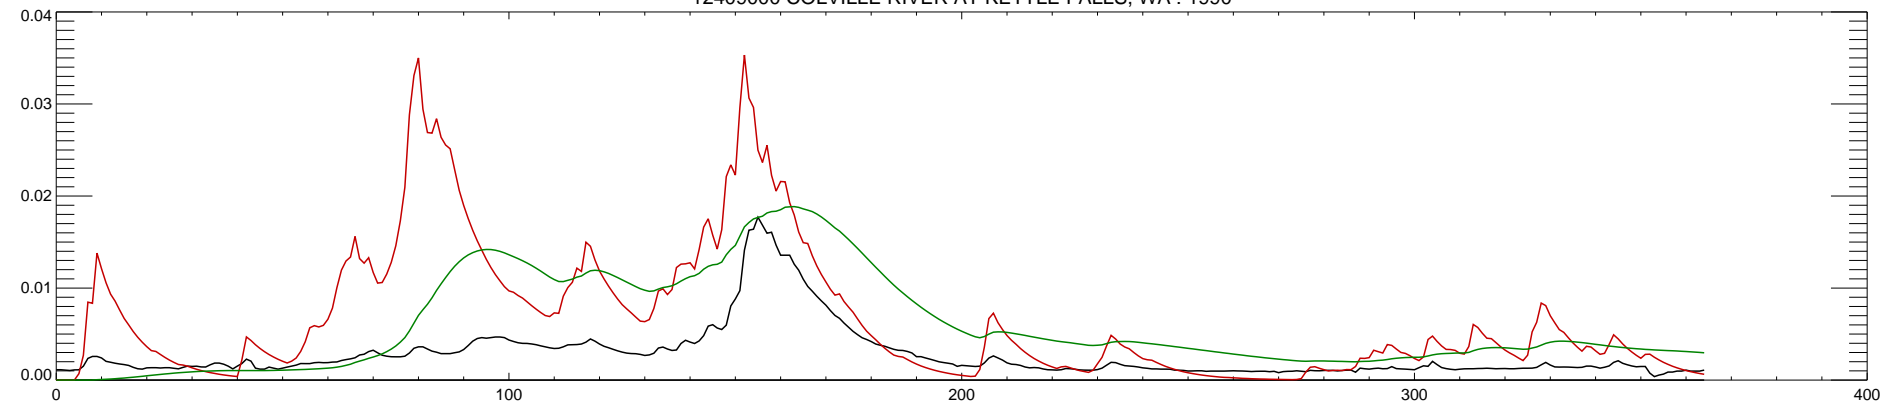

12409000 COLVILLE RIVER AT KETTLE FALLS, WA : 1991

12409000 COLVILLE RIVER AT KETTLE FALLS, WA : 1990