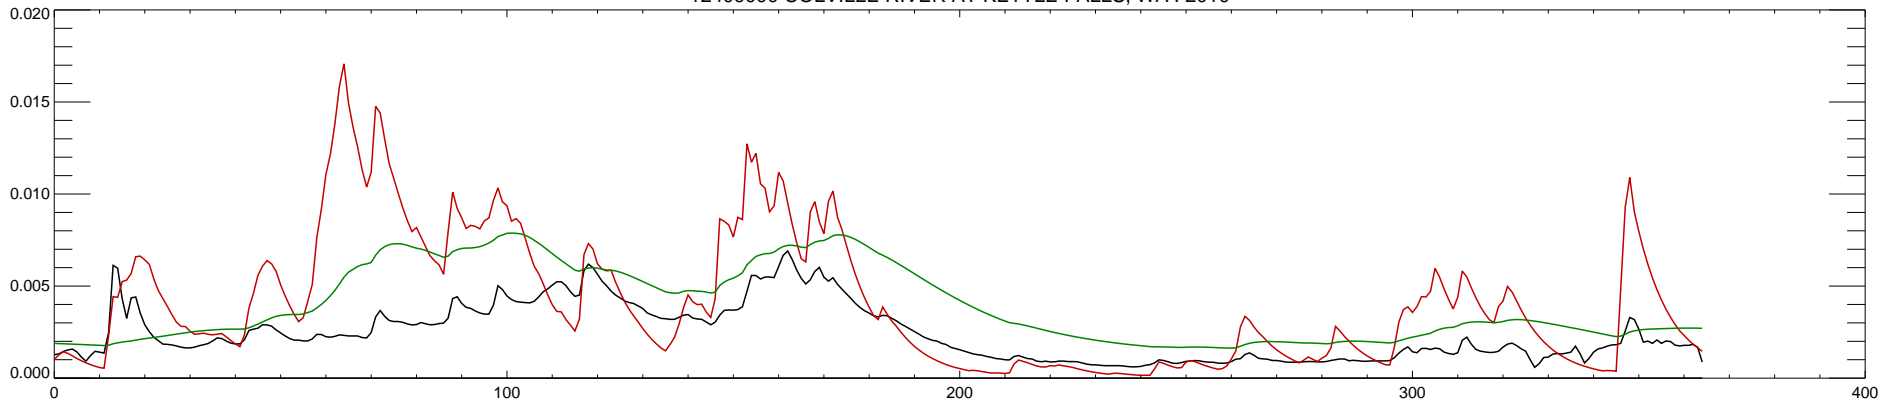

12409000 COLVILLE RIVER AT KETTLE FALLS, WA : 2011

12409000 COLVILLE RIVER AT KETTLE FALLS, WA : 2010