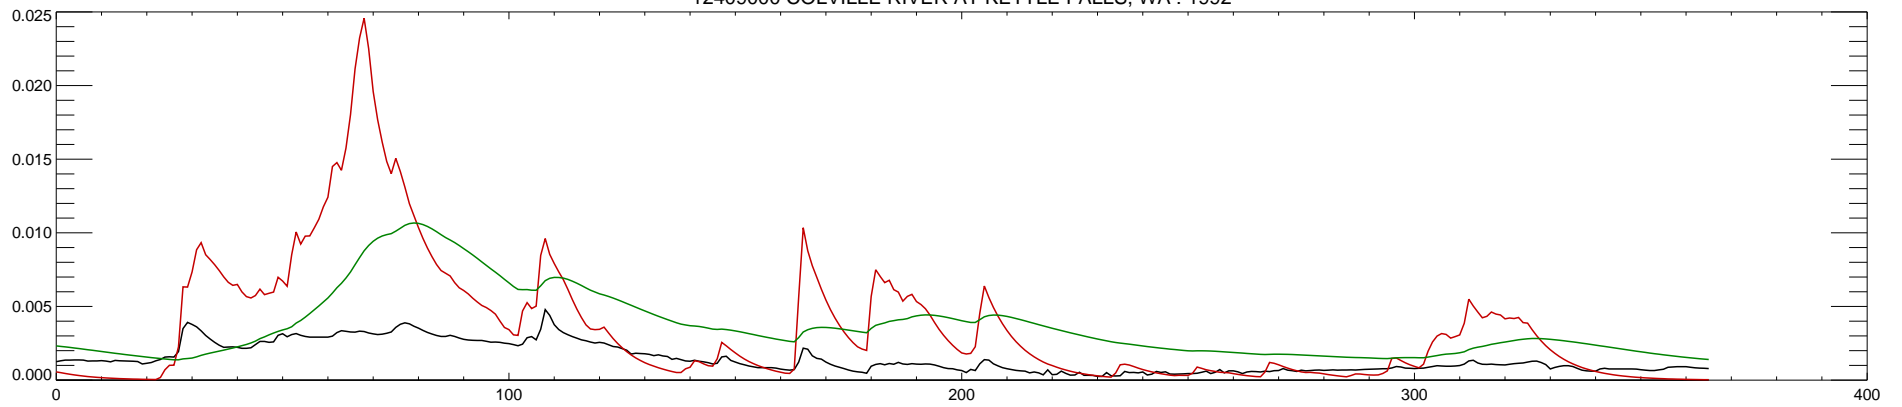

12409000 COLVILLE RIVER AT KETTLE FALLS, WA : 1993

12409000 COLVILLE RIVER AT KETTLE FALLS, WA : 1992