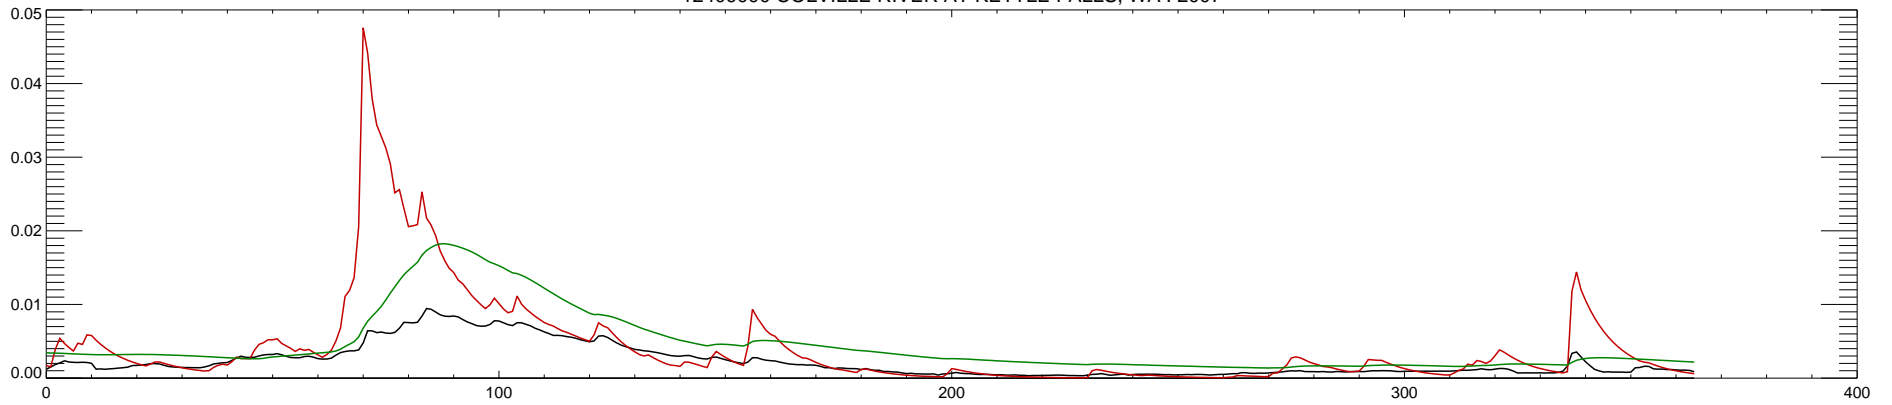

12409000 COLVILLE RIVER AT KETTLE FALLS, WA : 2004

12409000 COLVILLE RIVER AT KETTLE FALLS, WA : 2005

12409000 COLVILLE RIVER AT KETTLE FALLS, WA : 2006

12409000 COLVILLE RIVER AT KETTLE FALLS, WA : 2007