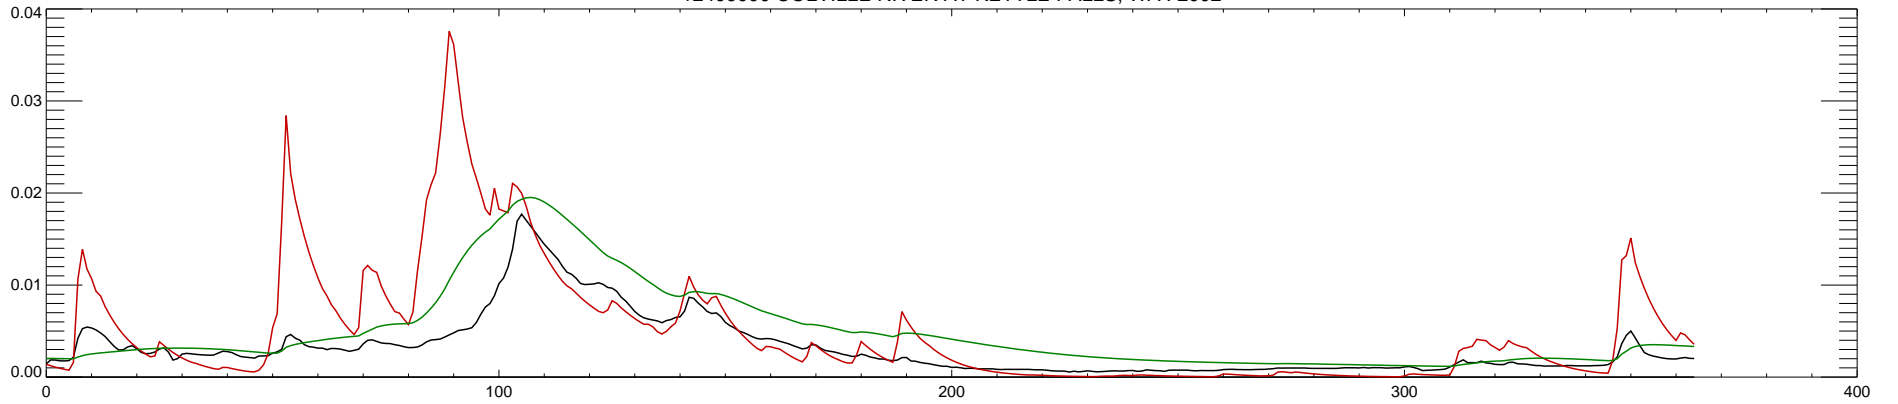

12409000 COLVILLE RIVER AT KETTLE FALLS, WA : 2003

12409000 COLVILLE RIVER AT KETTLE FALLS, WA : 2002