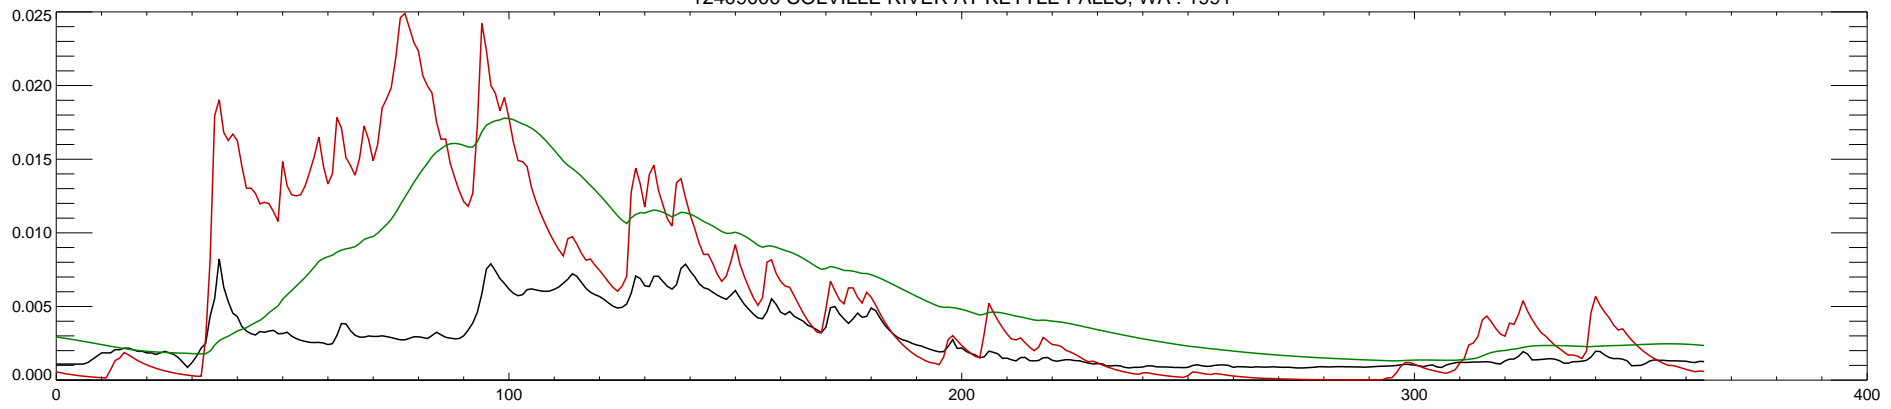

12409000 COLVILLE RIVER AT KETTLE FALLS, WA : 1988

12409000 COLVILLE RIVER AT KETTLE FALLS, WA : 1989

12409000 COLVILLE RIVER AT KETTLE FALLS, WA : 1990

12409000 COLVILLE RIVER AT KETTLE FALLS, WA : 1991