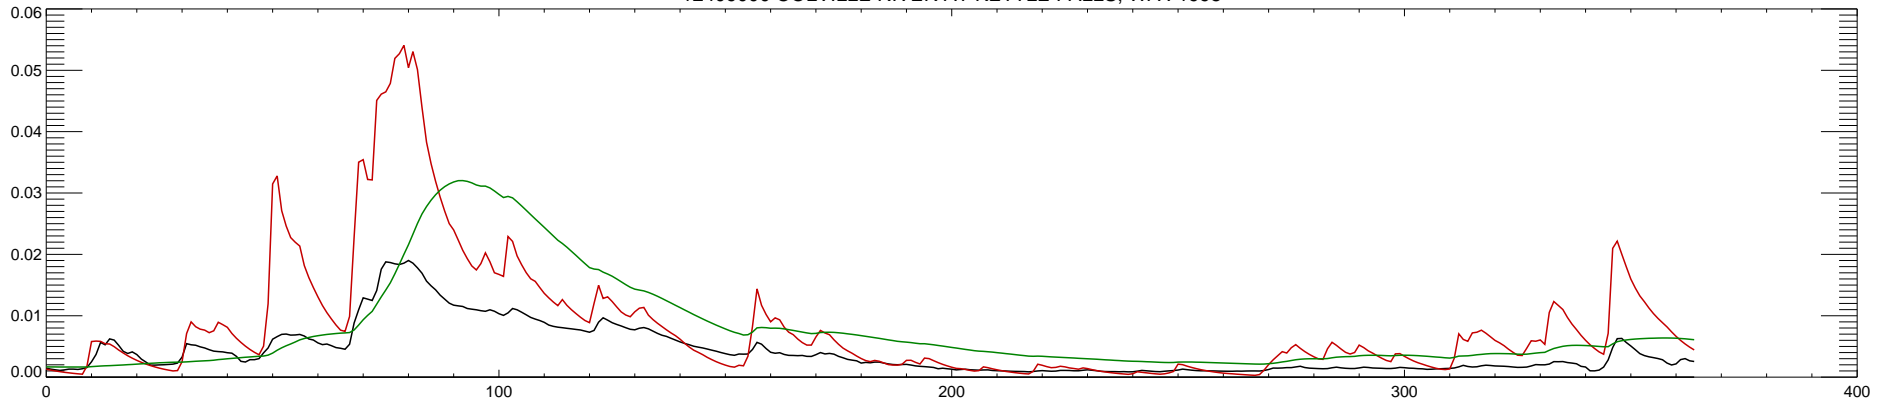

12409000 COLVILLE RIVER AT KETTLE FALLS, WA : 1992

12409000 COLVILLE RIVER AT KETTLE FALLS, WA : 1993

12409000 COLVILLE RIVER AT KETTLE FALLS, WA : 1994

12409000 COLVILLE RIVER AT KETTLE FALLS, WA : 1995