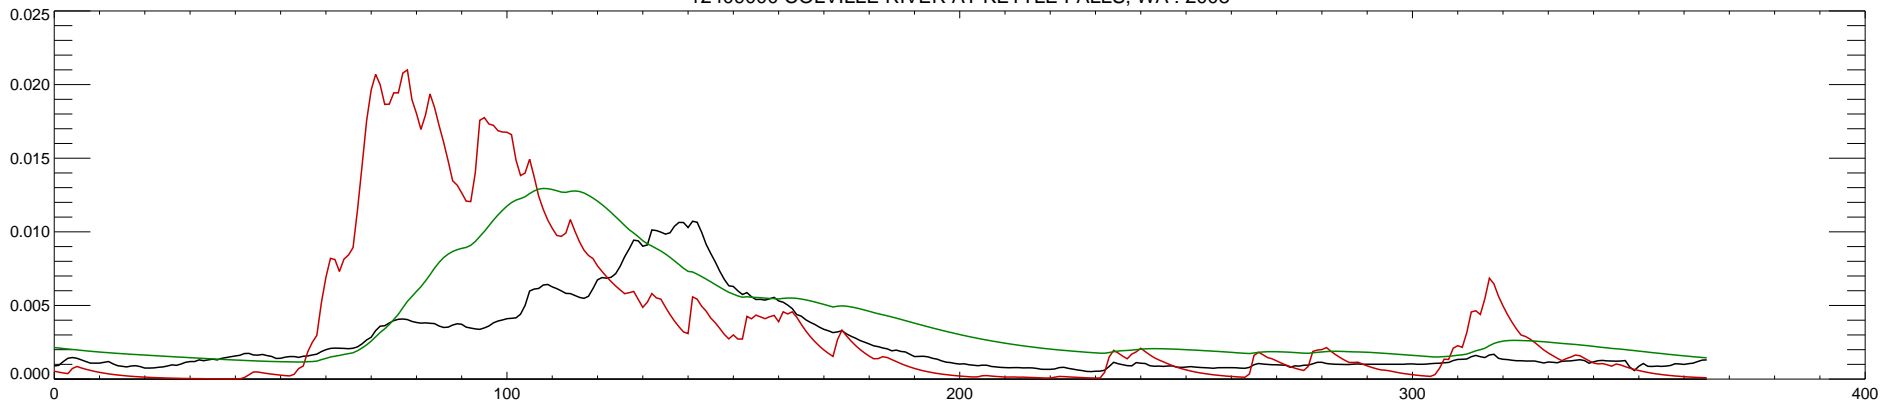

12409000 COLVILLE RIVER AT KETTLE FALLS, WA : 2009

12409000 COLVILLE RIVER AT KETTLE FALLS, WA : 2008