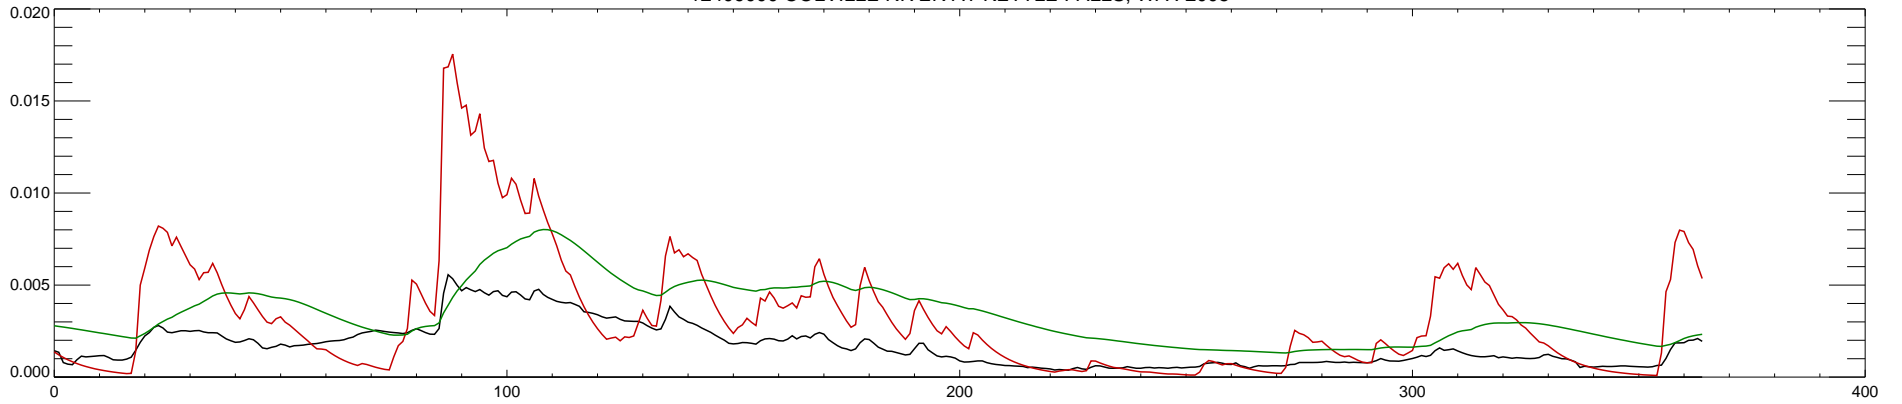

12409000 COLVILLE RIVER AT KETTLE FALLS, WA : 2006

12409000 COLVILLE RIVER AT KETTLE FALLS, WA : 2005