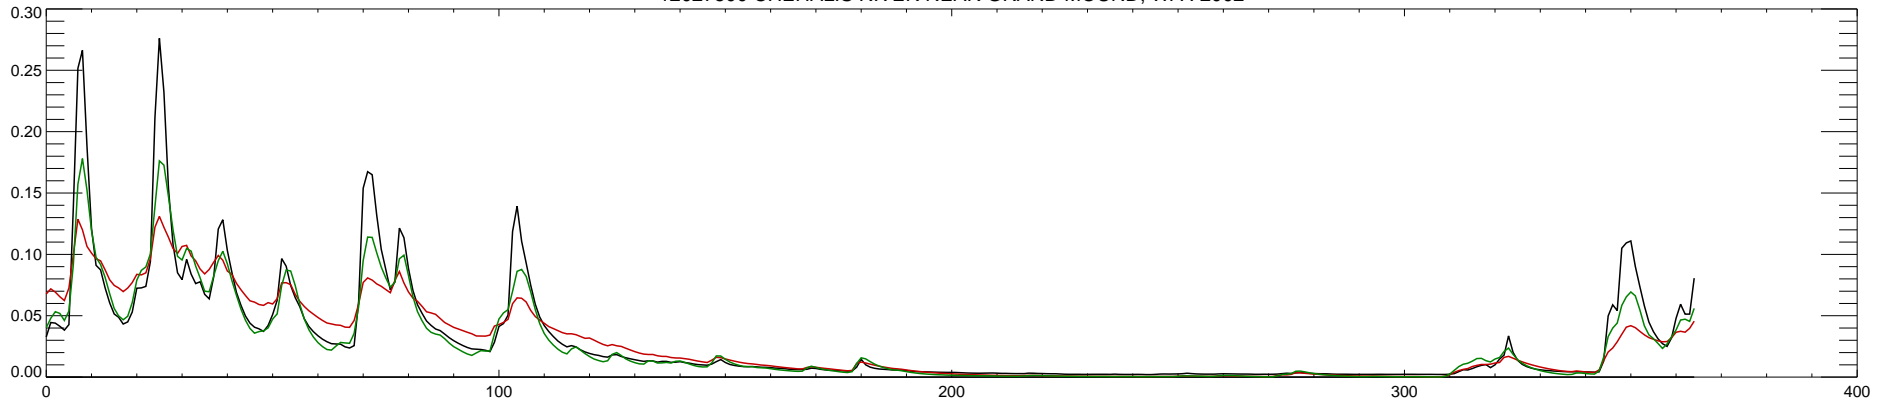

12027500 CHEHALIS RIVER NEAR GRAND MOUND, WA : 2003

12027500 CHEHALIS RIVER NEAR GRAND MOUND, WA : 2002