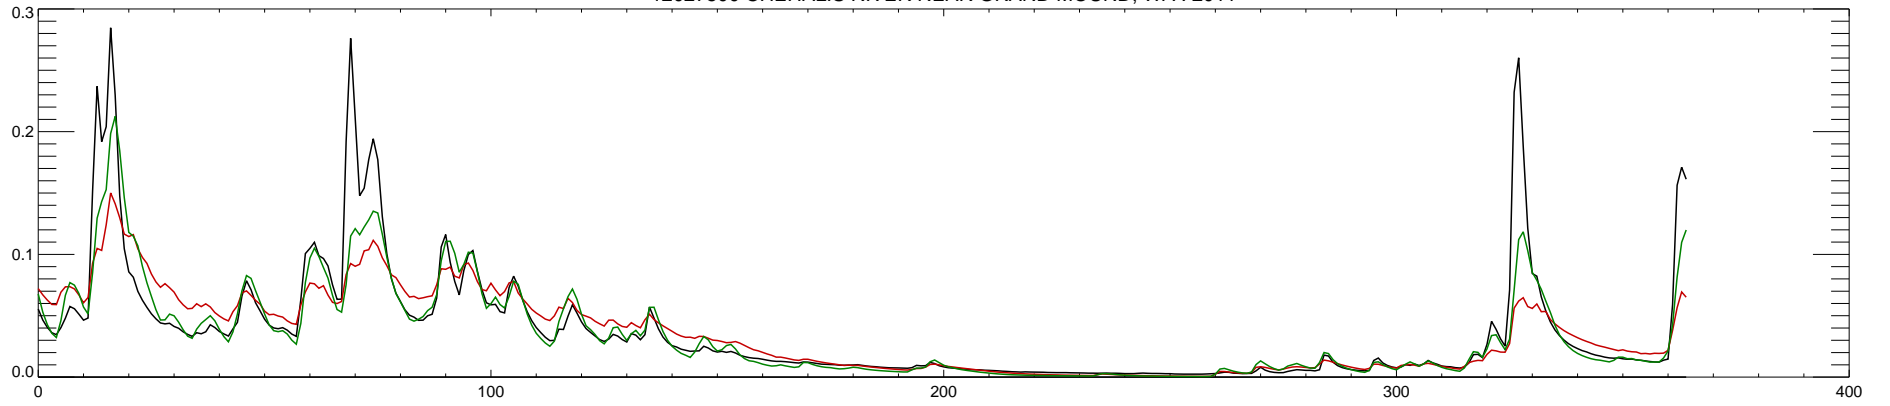

12027500 CHEHALIS RIVER NEAR GRAND MOUND, WA : 2008

12027500 CHEHALIS RIVER NEAR GRAND MOUND, WA : 2009

12027500 CHEHALIS RIVER NEAR GRAND MOUND, WA : 2010

12027500 CHEHALIS RIVER NEAR GRAND MOUND, WA : 2011