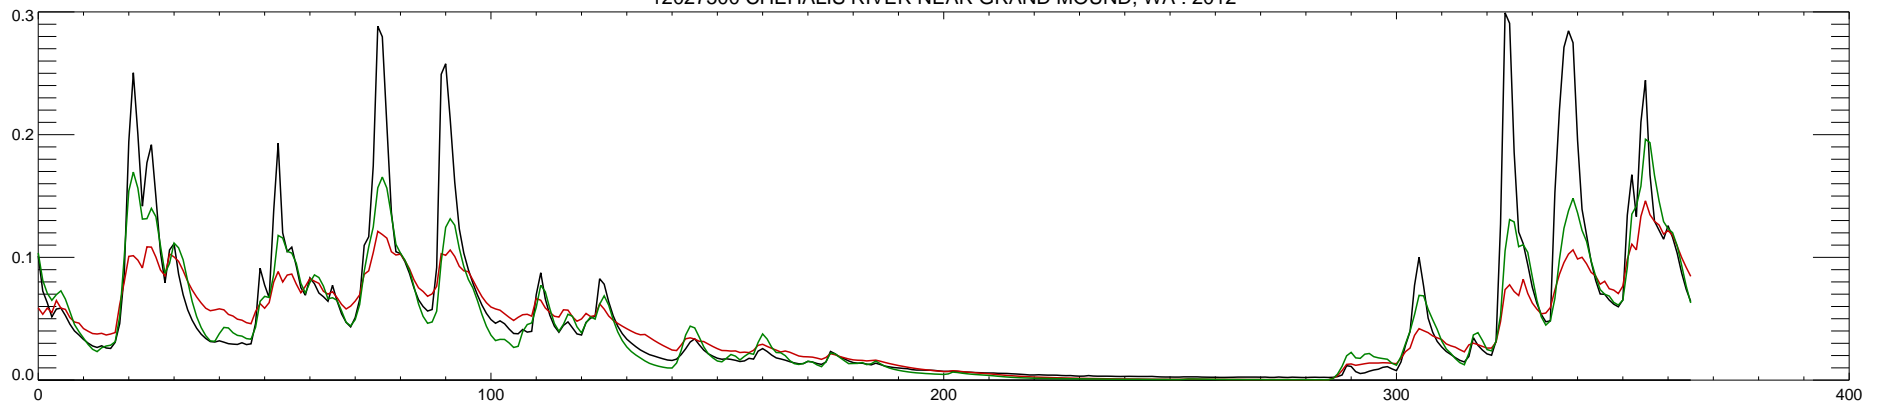

12027500 CHEHALIS RIVER NEAR GRAND MOUND, WA : 2013

12027500 CHEHALIS RIVER NEAR GRAND MOUND, WA : 2012