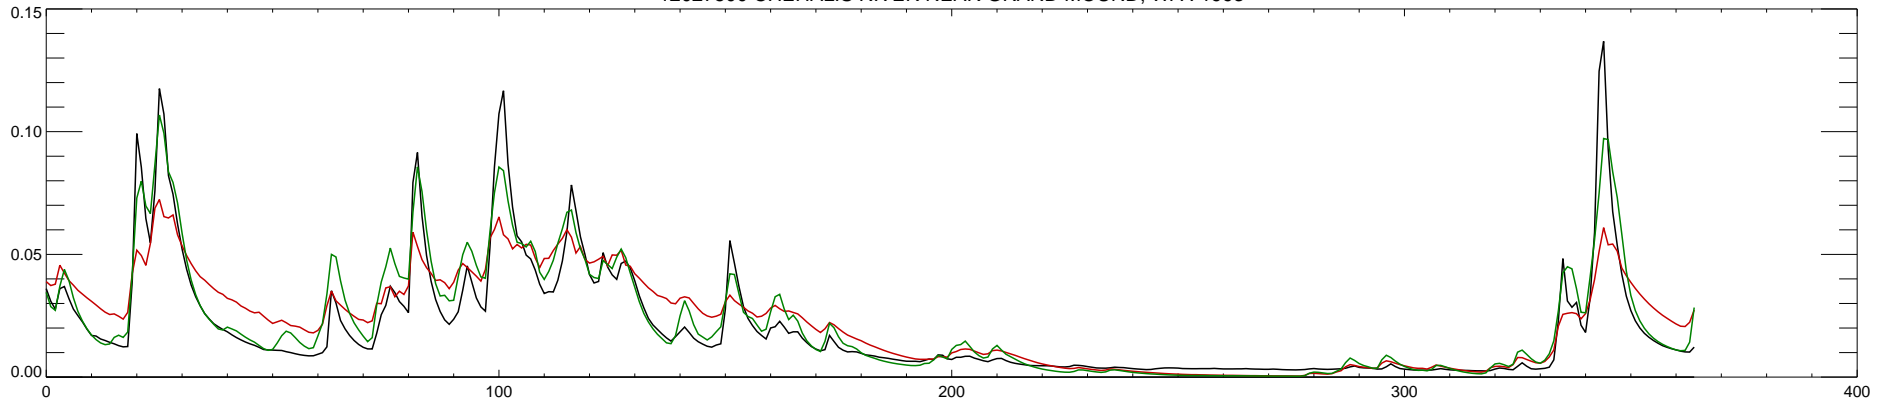

12027500 CHEHALIS RIVER NEAR GRAND MOUND, WA : 1994

12027500 CHEHALIS RIVER NEAR GRAND MOUND, WA : 1993