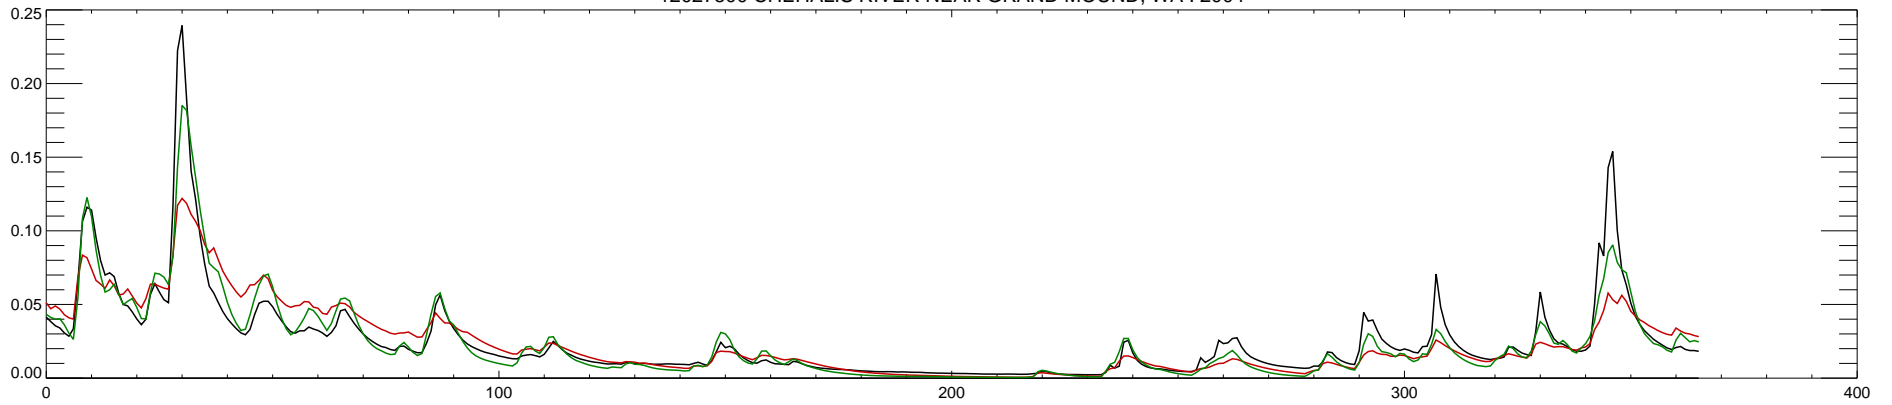

12027500 CHEHALIS RIVER NEAR GRAND MOUND, WA : 2005

12027500 CHEHALIS RIVER NEAR GRAND MOUND, WA : 2004