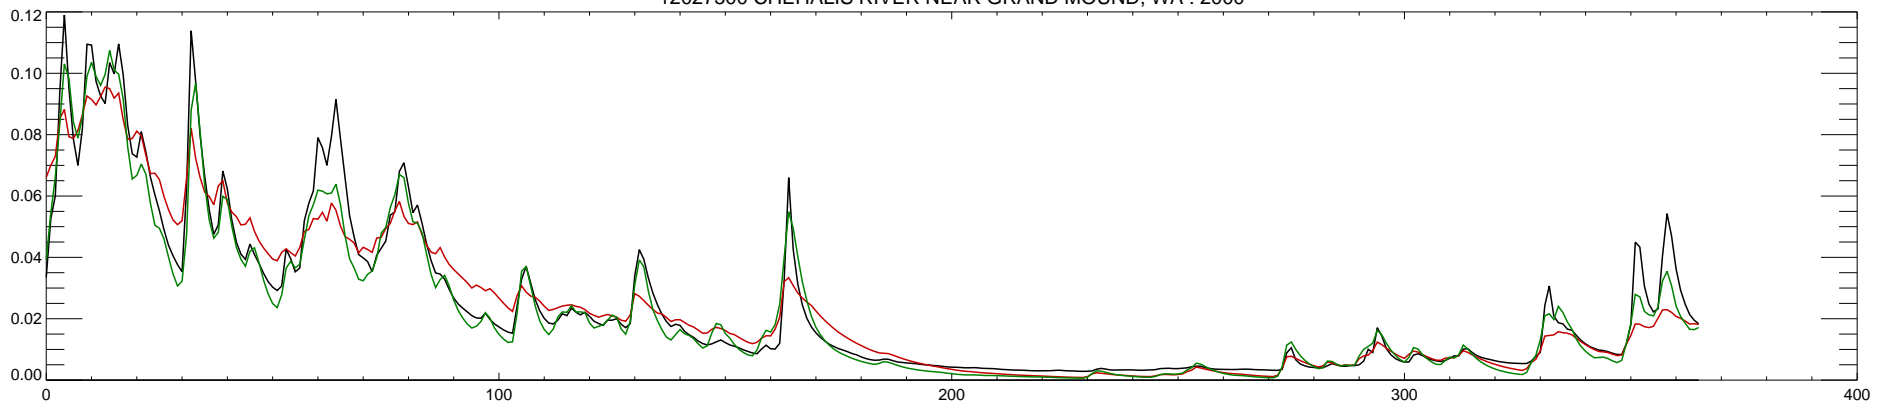

12027500 CHEHALIS RIVER NEAR GRAND MOUND, WA : 2001

12027500 CHEHALIS RIVER NEAR GRAND MOUND, WA : 2000