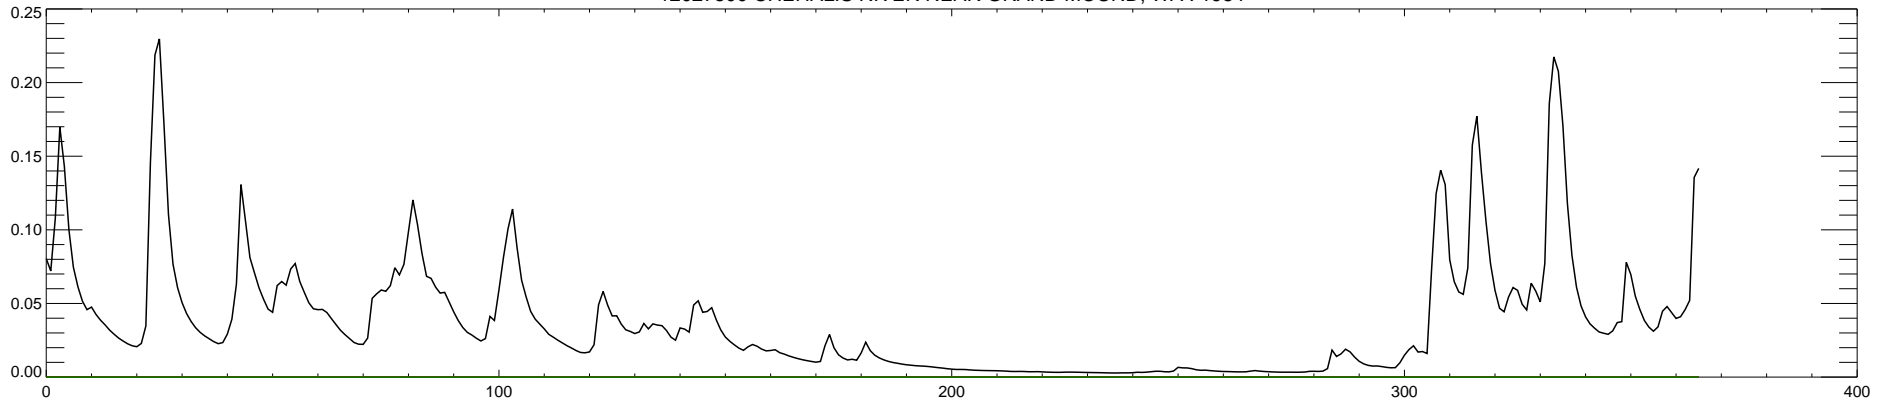

12027500 CHEHALIS RIVER NEAR GRAND MOUND, WA : 1985

12027500 CHEHALIS RIVER NEAR GRAND MOUND, WA : 1984