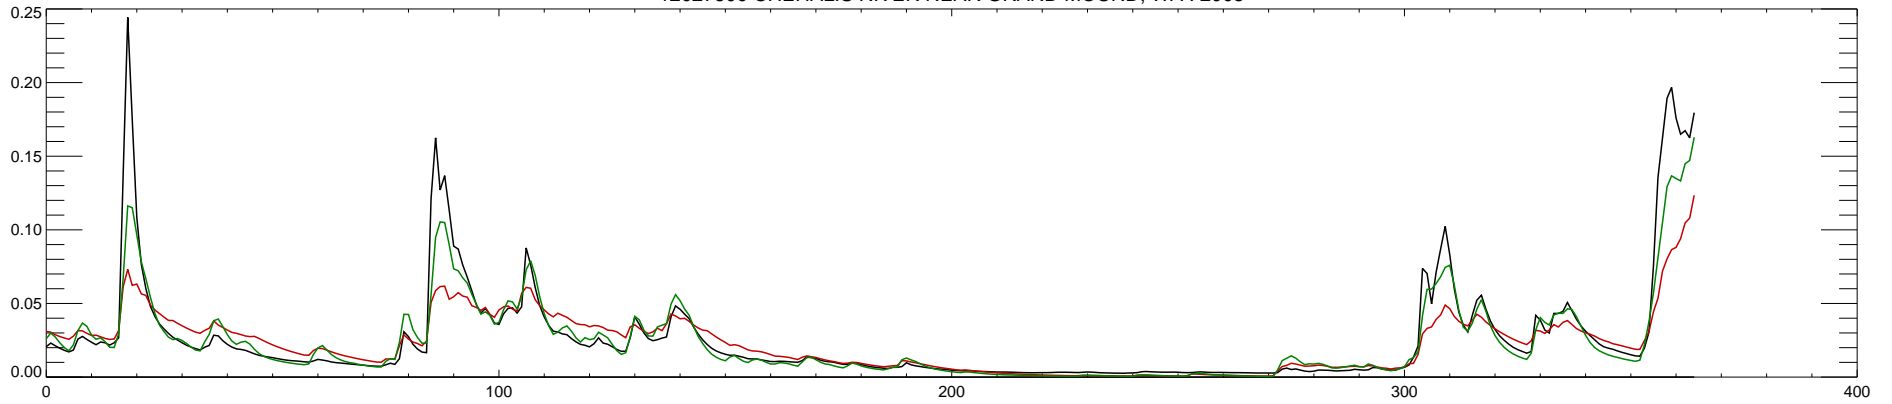

12027500 CHEHALIS RIVER NEAR GRAND MOUND, WA : 2006

12027500 CHEHALIS RIVER NEAR GRAND MOUND, WA : 2005