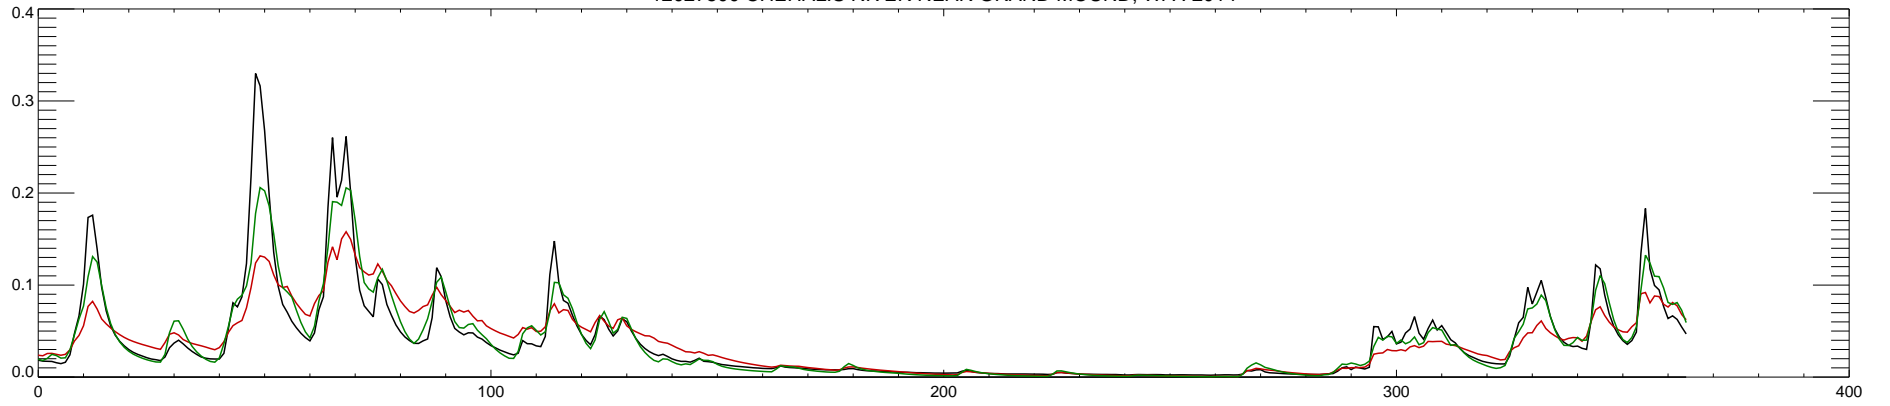

12027500 CHEHALIS RIVER NEAR GRAND MOUND, WA : 2015

12027500 CHEHALIS RIVER NEAR GRAND MOUND, WA : 2014