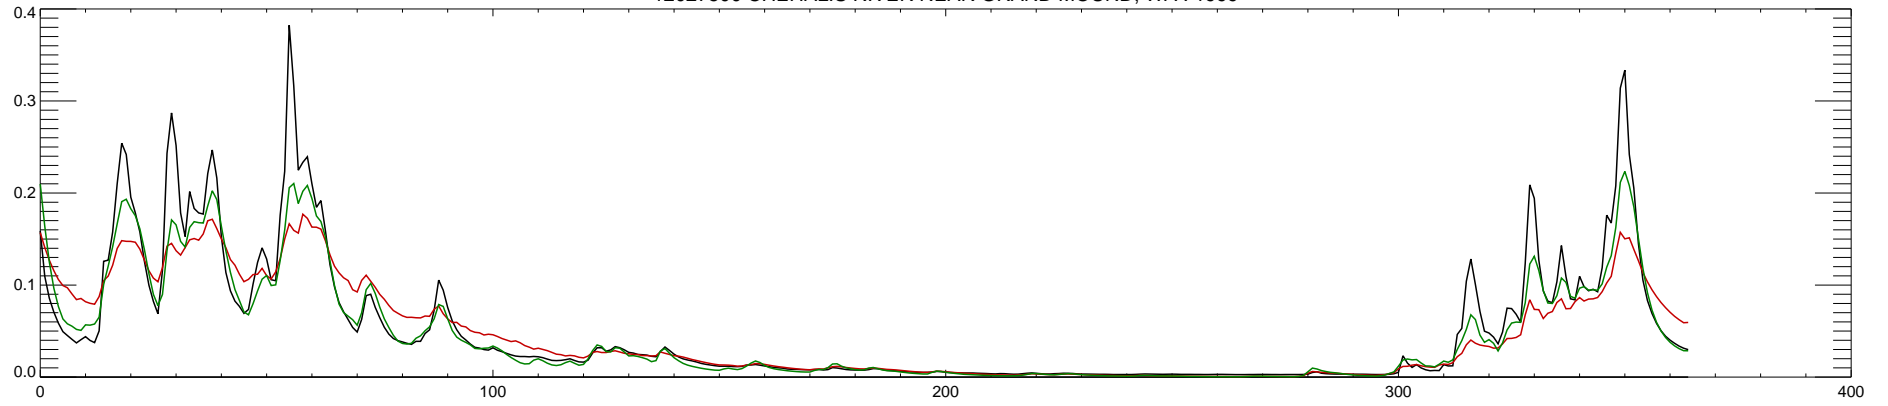

12027500 CHEHALIS RIVER NEAR GRAND MOUND, WA : 1996

12027500 CHEHALIS RIVER NEAR GRAND MOUND, WA : 1997

12027500 CHEHALIS RIVER NEAR GRAND MOUND, WA : 1998

12027500 CHEHALIS RIVER NEAR GRAND MOUND, WA : 1999