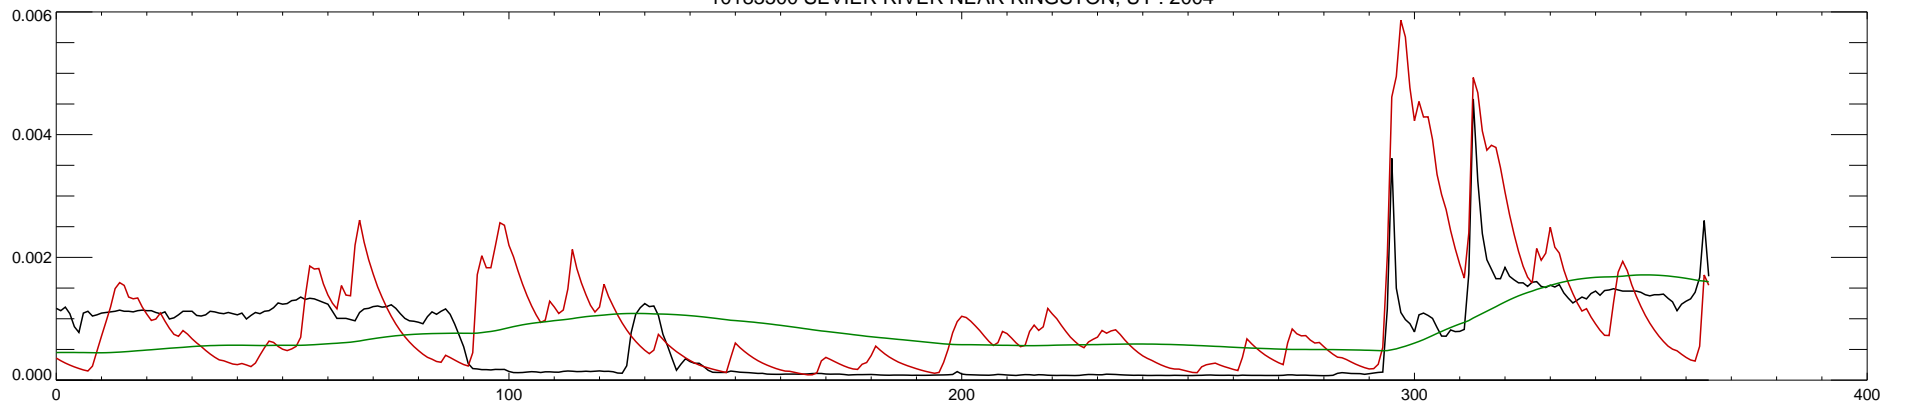

10183500 SEVIER RIVER NEAR KINGSTON, UT : 2000

10183500 SEVIER RIVER NEAR KINGSTON, UT : 2001

10183500 SEVIER RIVER NEAR KINGSTON, UT : 2002

10183500 SEVIER RIVER NEAR KINGSTON, UT : 2003

10183500 SEVIER RIVER NEAR KINGSTON, UT : 2004