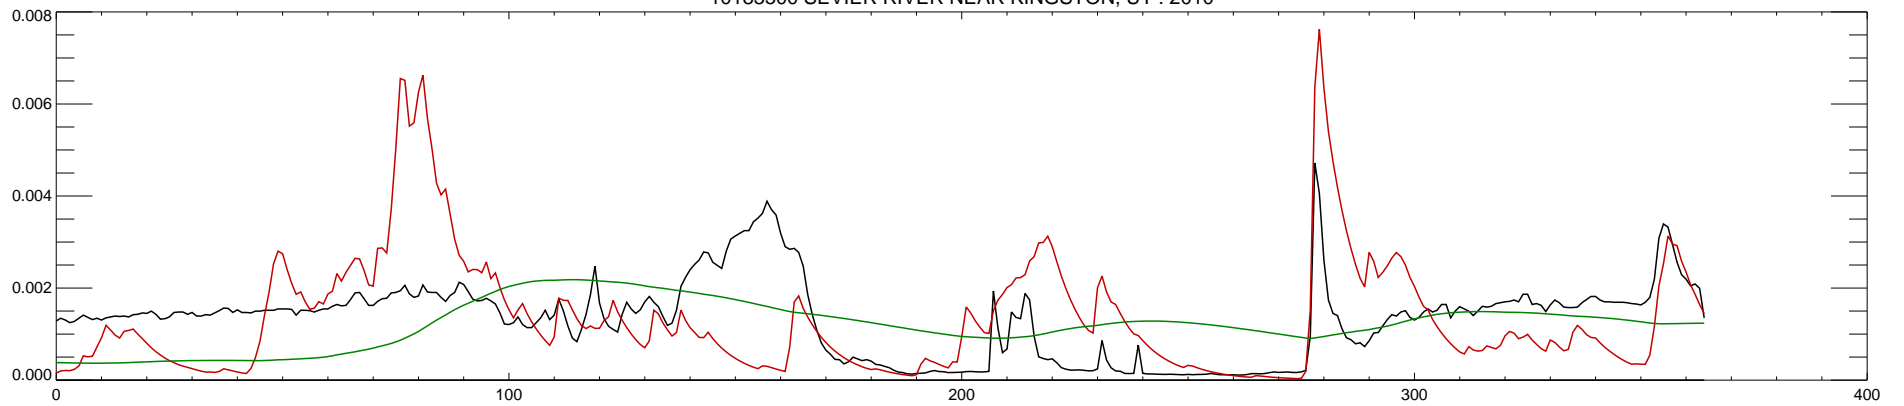

10183500 SEVIER RIVER NEAR KINGSTON, UT : 2011

10183500 SEVIER RIVER NEAR KINGSTON, UT : 2010