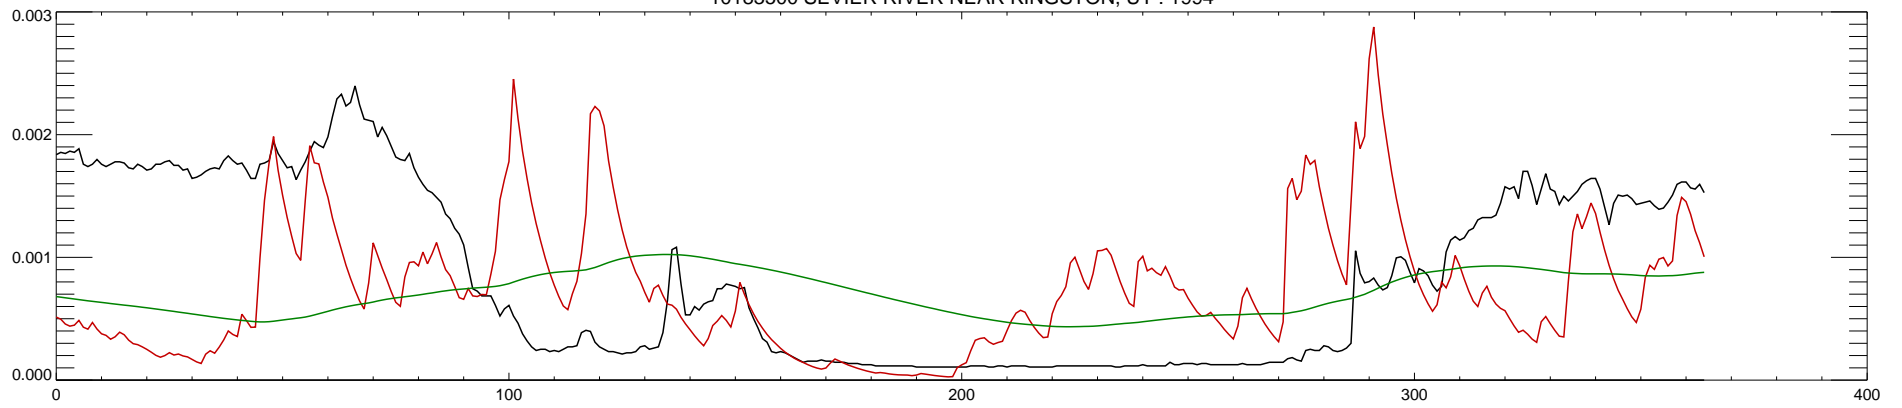

10183500 SEVIER RIVER NEAR KINGSTON, UT : 1990

10183500 SEVIER RIVER NEAR KINGSTON, UT : 1991

10183500 SEVIER RIVER NEAR KINGSTON, UT : 1992

10183500 SEVIER RIVER NEAR KINGSTON, UT : 1993

10183500 SEVIER RIVER NEAR KINGSTON, UT : 1994