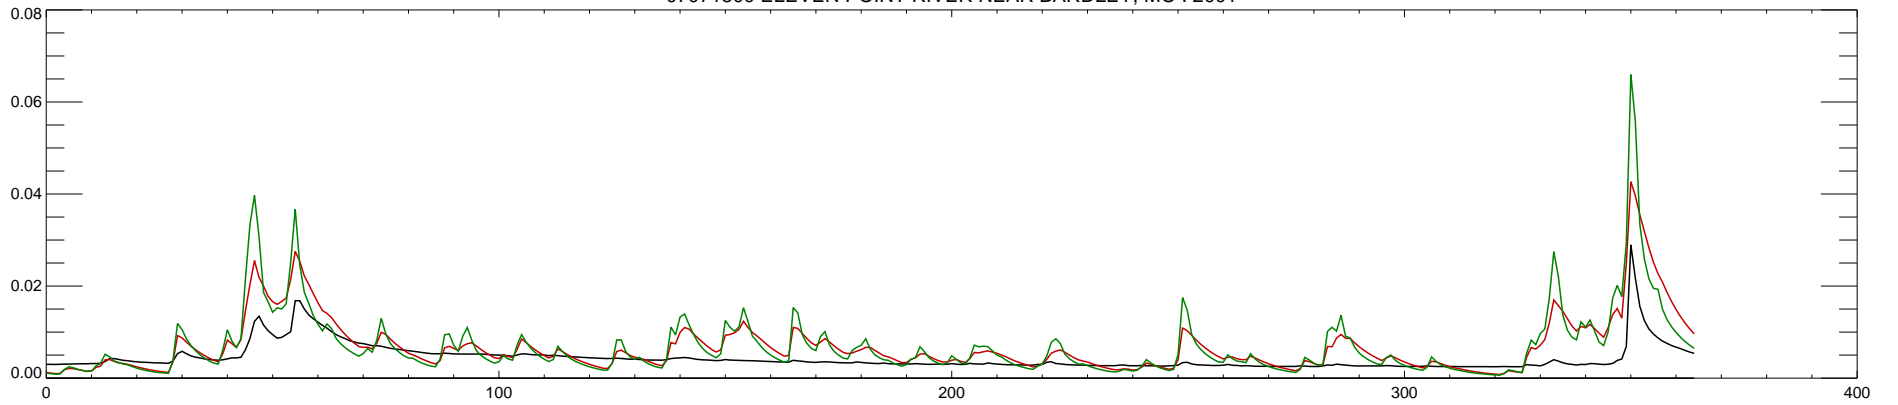

07071500 ELEVEN POINT RIVER NEAR BARDLEY, MO : 2002

07071500 ELEVEN POINT RIVER NEAR BARDLEY, MO : 2001