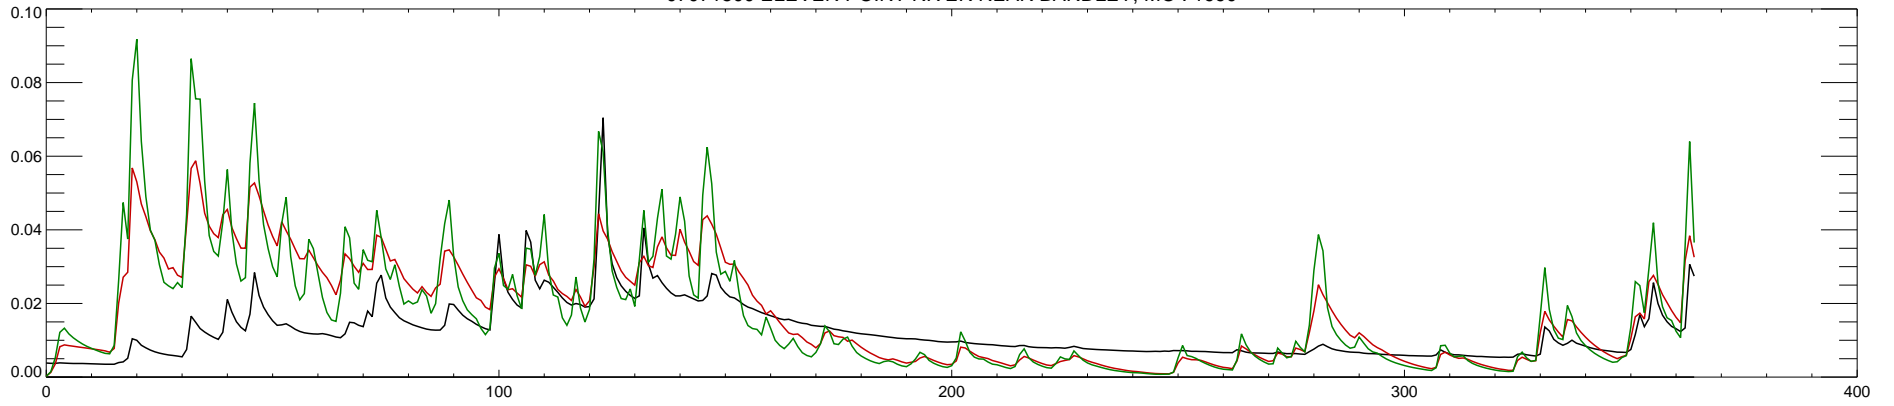

07071500 ELEVEN POINT RIVER NEAR BARDLEY, MO : 1980

07071500 ELEVEN POINT RIVER NEAR BARDLEY, MO : 1981

07071500 ELEVEN POINT RIVER NEAR BARDLEY, MO : 1982

07071500 ELEVEN POINT RIVER NEAR BARDLEY, MO : 1983

07071500 ELEVEN POINT RIVER NEAR BARDLEY, MO : 1984

07071500 ELEVEN POINT RIVER NEAR BARDLEY, MO : 1985

07071500 ELEVEN POINT RIVER NEAR BARDLEY, MO : 1986

07071500 ELEVEN POINT RIVER NEAR BARDLEY, MO : 1987

07071500 ELEVEN POINT RIVER NEAR BARDLEY, MO : 1988

07071500 ELEVEN POINT RIVER NEAR BARDLEY, MO : 1989

07071500 ELEVEN POINT RIVER NEAR BARDLEY, MO : 1990

07071500 ELEVEN POINT RIVER NEAR BARDLEY, MO : 1991