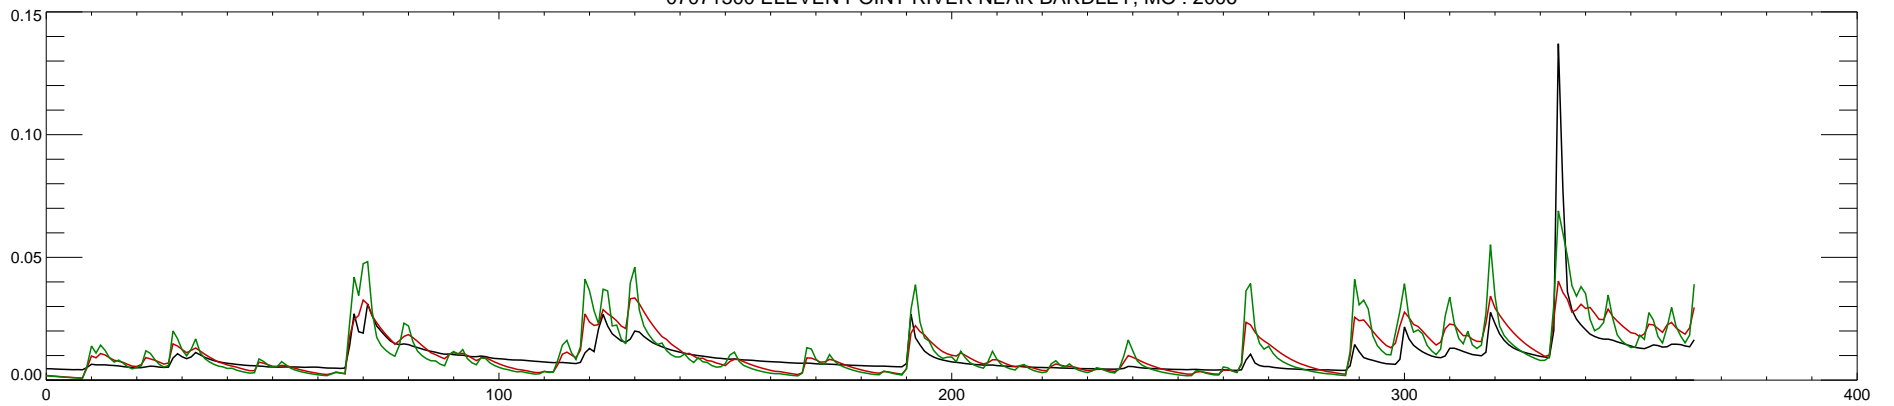

07071500 ELEVEN POINT RIVER NEAR BARDLEY, MO : 2007

07071500 ELEVEN POINT RIVER NEAR BARDLEY, MO : 2006