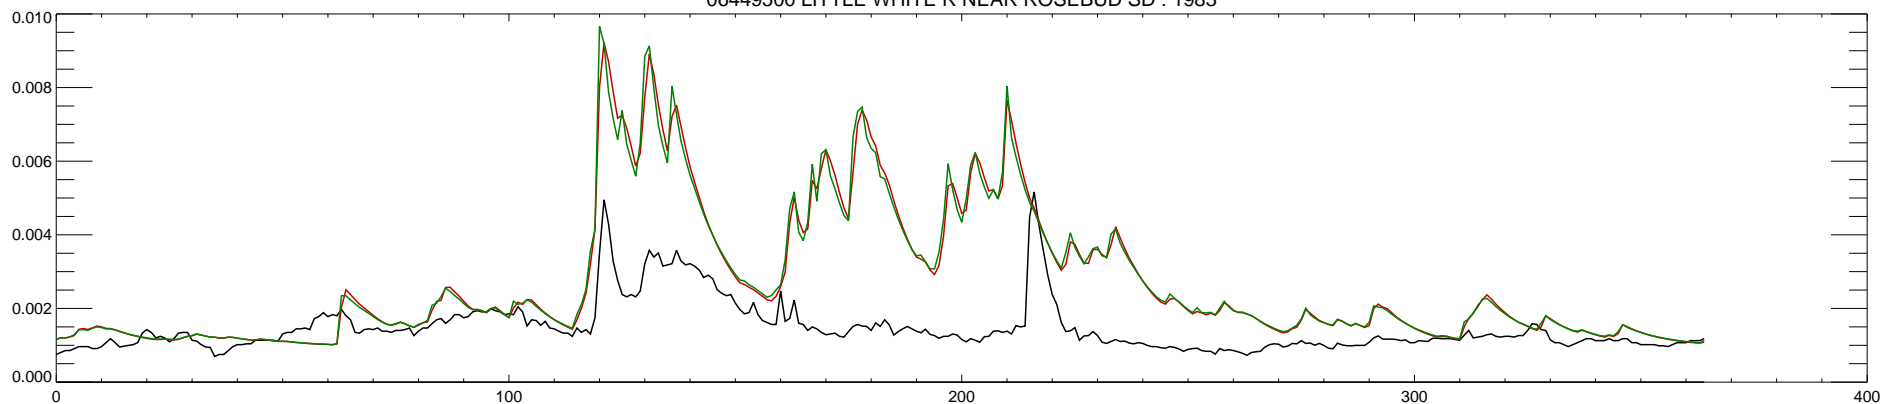

06449500 LITTLE WHITE R NEAR ROSEBUD SD : 1980

06449500 LITTLE WHITE R NEAR ROSEBUD SD : 1981

06449500 LITTLE WHITE R NEAR ROSEBUD SD : 1982

06449500 LITTLE WHITE R NEAR ROSEBUD SD : 1983

06449500 LITTLE WHITE R NEAR ROSEBUD SD : 1984

06449500 LITTLE WHITE R NEAR ROSEBUD SD : 1985

06449500 LITTLE WHITE R NEAR ROSEBUD SD : 1986

06449500 LITTLE WHITE R NEAR ROSEBUD SD : 1987

06449500 LITTLE WHITE R NEAR ROSEBUD SD : 1988

06449500 LITTLE WHITE R NEAR ROSEBUD SD : 1989