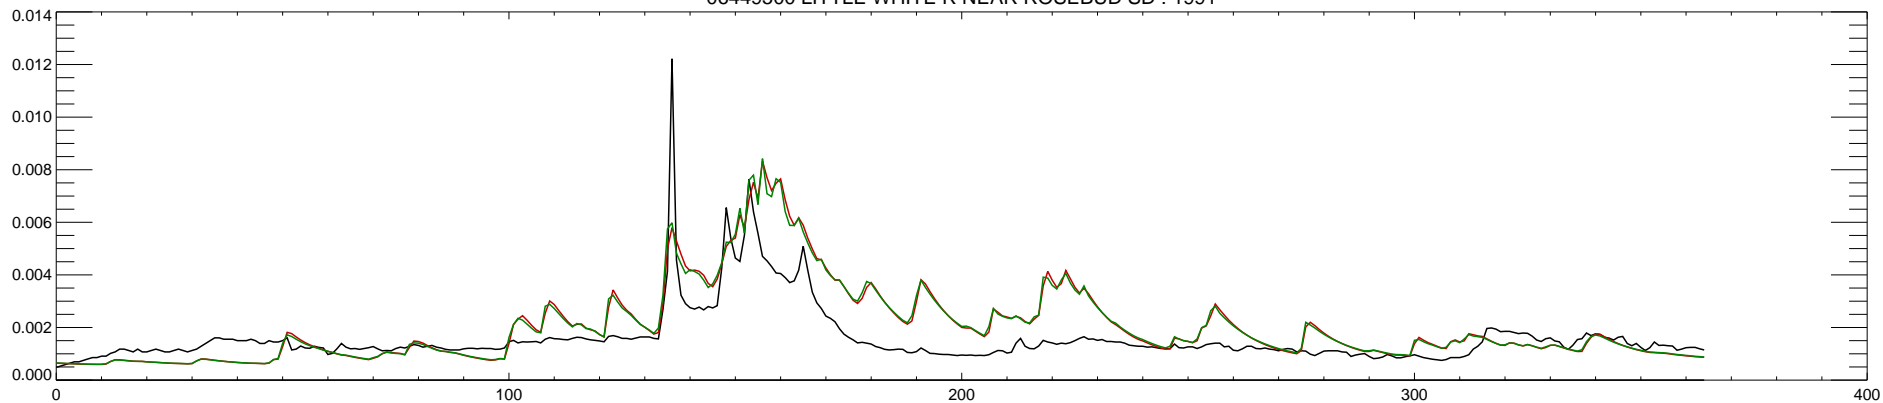

06449500 LITTLE WHITE R NEAR ROSEBUD SD : 1992

06449500 LITTLE WHITE R NEAR ROSEBUD SD : 1991