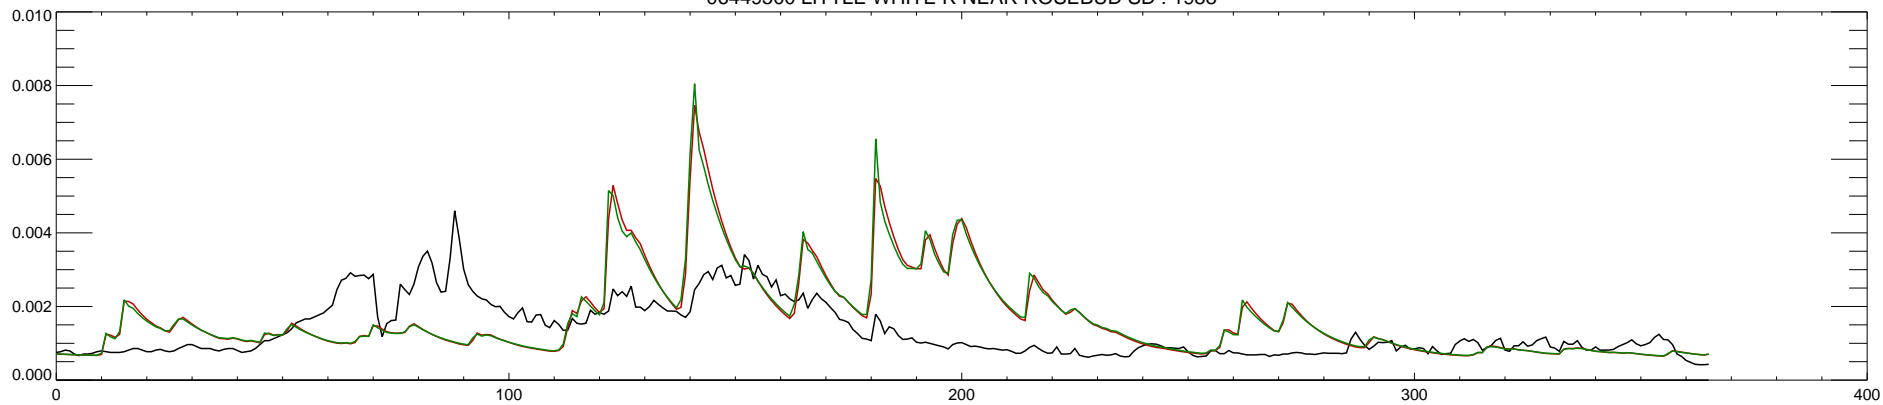

06449500 LITTLE WHITE R NEAR ROSEBUD SD : 1985

06449500 LITTLE WHITE R NEAR ROSEBUD SD : 1986

06449500 LITTLE WHITE R NEAR ROSEBUD SD : 1987

06449500 LITTLE WHITE R NEAR ROSEBUD SD : 1988

06449500 LITTLE WHITE R NEAR ROSEBUD SD : 1989