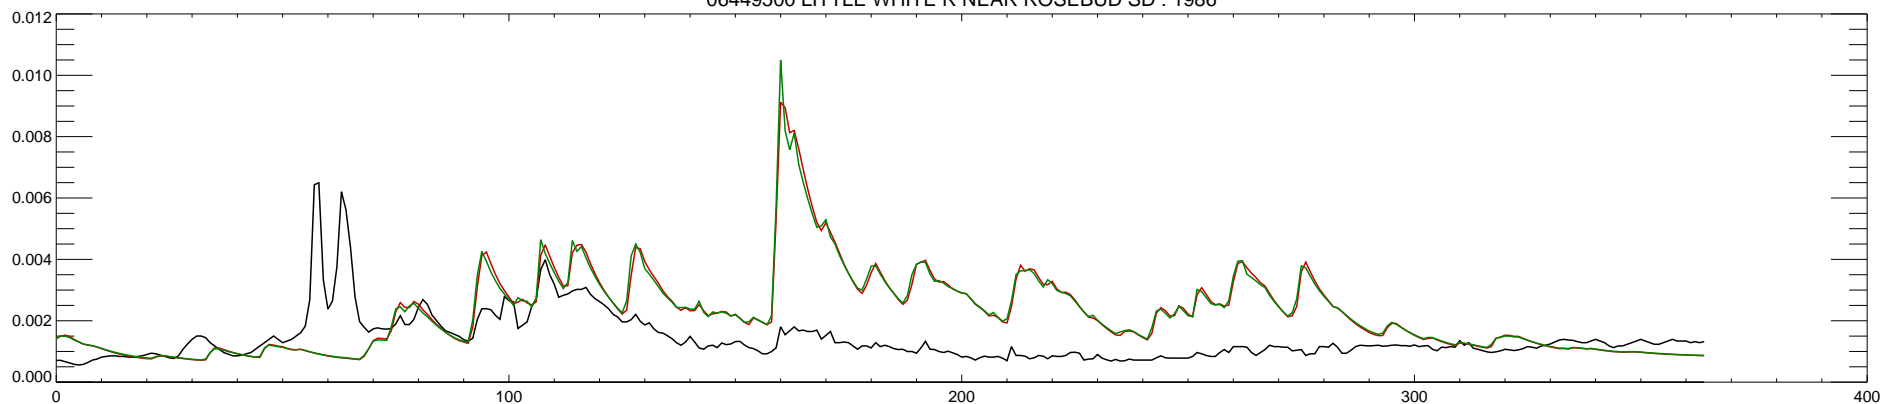

06449500 LITTLE WHITE R NEAR ROSEBUD SD : 1980

06449500 LITTLE WHITE R NEAR ROSEBUD SD : 1981

06449500 LITTLE WHITE R NEAR ROSEBUD SD : 1982

06449500 LITTLE WHITE R NEAR ROSEBUD SD : 1983

06449500 LITTLE WHITE R NEAR ROSEBUD SD : 1984

06449500 LITTLE WHITE R NEAR ROSEBUD SD : 1985

06449500 LITTLE WHITE R NEAR ROSEBUD SD : 1986

06449500 LITTLE WHITE R NEAR ROSEBUD SD : 1987

06449500 LITTLE WHITE R NEAR ROSEBUD SD : 1988

06449500 LITTLE WHITE R NEAR ROSEBUD SD : 1989