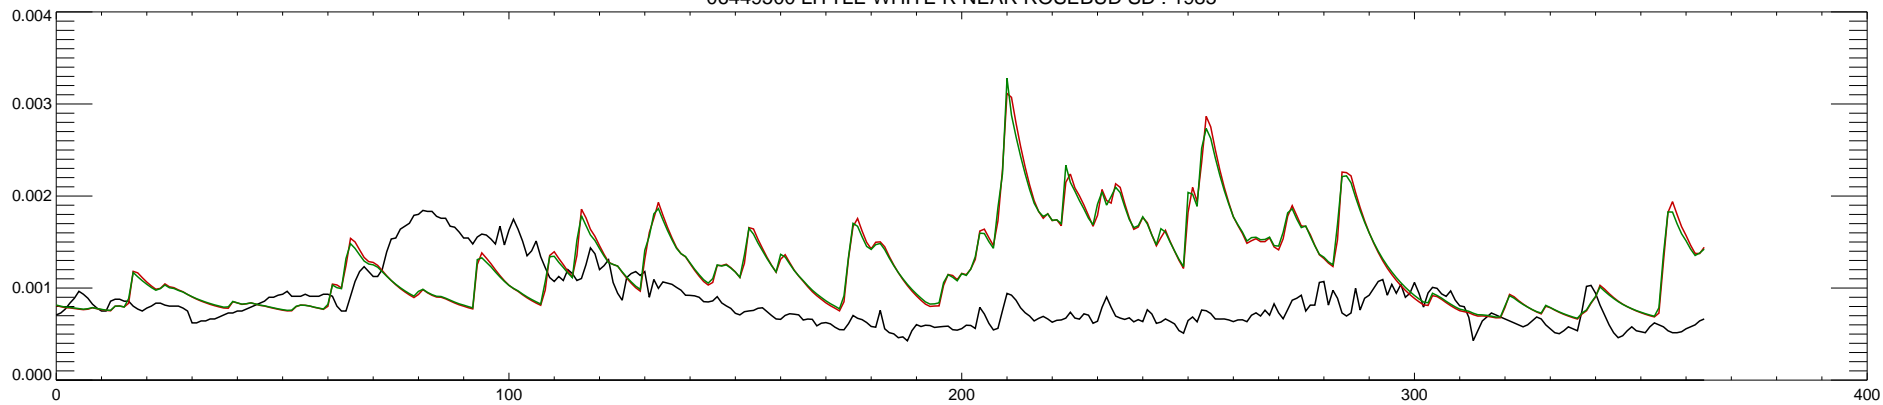

06449500 LITTLE WHITE R NEAR ROSEBUD SD : 1980

06449500 LITTLE WHITE R NEAR ROSEBUD SD : 1981

06449500 LITTLE WHITE R NEAR ROSEBUD SD : 1982

06449500 LITTLE WHITE R NEAR ROSEBUD SD : 1983

06449500 LITTLE WHITE R NEAR ROSEBUD SD : 1984

06449500 LITTLE WHITE R NEAR ROSEBUD SD : 1985

06449500 LITTLE WHITE R NEAR ROSEBUD SD : 1986

06449500 LITTLE WHITE R NEAR ROSEBUD SD : 1987

06449500 LITTLE WHITE R NEAR ROSEBUD SD : 1988

06449500 LITTLE WHITE R NEAR ROSEBUD SD : 1989