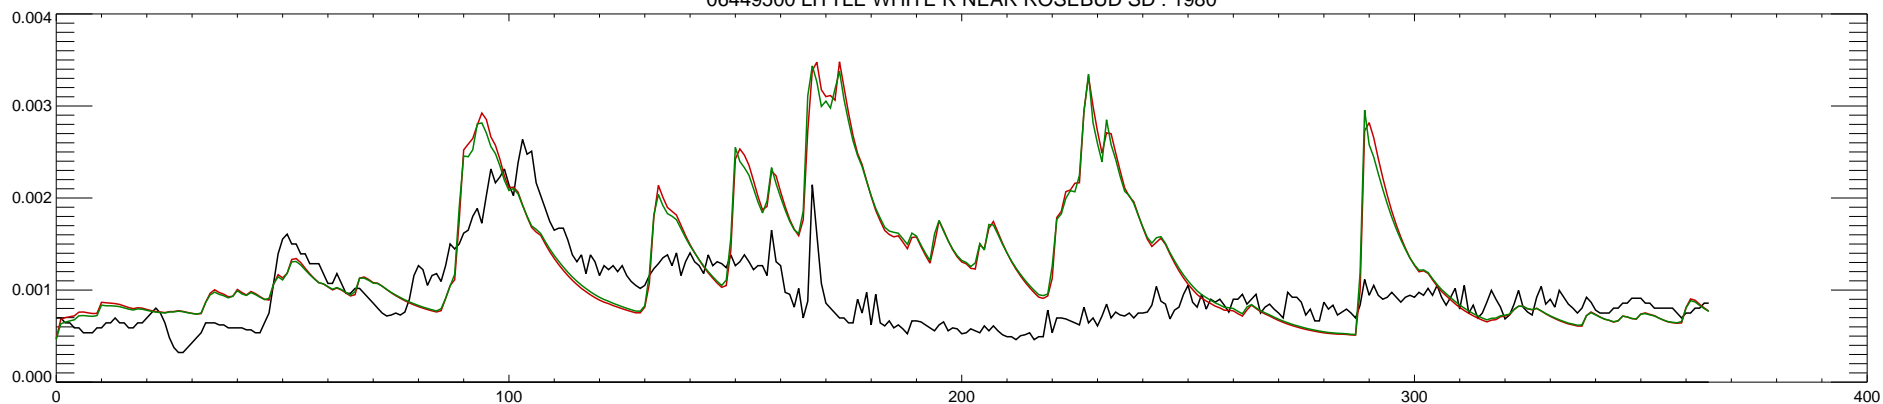

06449500 LITTLE WHITE R NEAR ROSEBUD SD : 1980

06449500 LITTLE WHITE R NEAR ROSEBUD SD : 1981

06449500 LITTLE WHITE R NEAR ROSEBUD SD : 1982

06449500 LITTLE WHITE R NEAR ROSEBUD SD : 1983

06449500 LITTLE WHITE R NEAR ROSEBUD SD : 1984

06449500 LITTLE WHITE R NEAR ROSEBUD SD : 1985

06449500 LITTLE WHITE R NEAR ROSEBUD SD : 1986

06449500 LITTLE WHITE R NEAR ROSEBUD SD : 1987

06449500 LITTLE WHITE R NEAR ROSEBUD SD : 1988

06449500 LITTLE WHITE R NEAR ROSEBUD SD : 1989