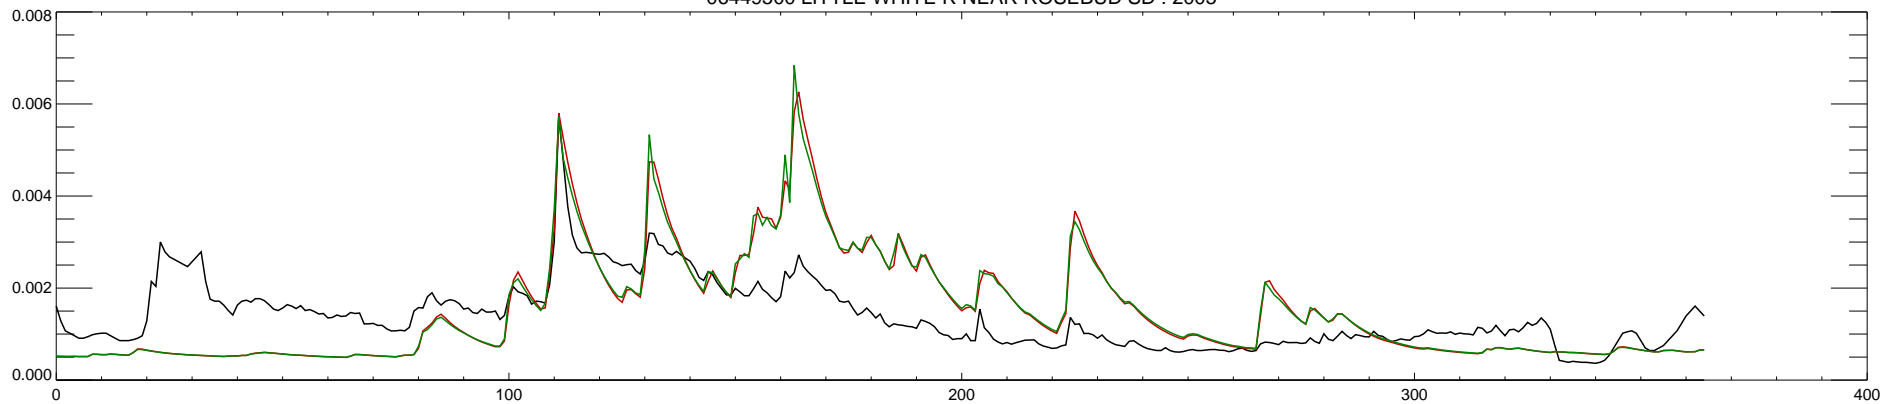

06449500 LITTLE WHITE R NEAR ROSEBUD SD : 2006

06449500 LITTLE WHITE R NEAR ROSEBUD SD : 2005