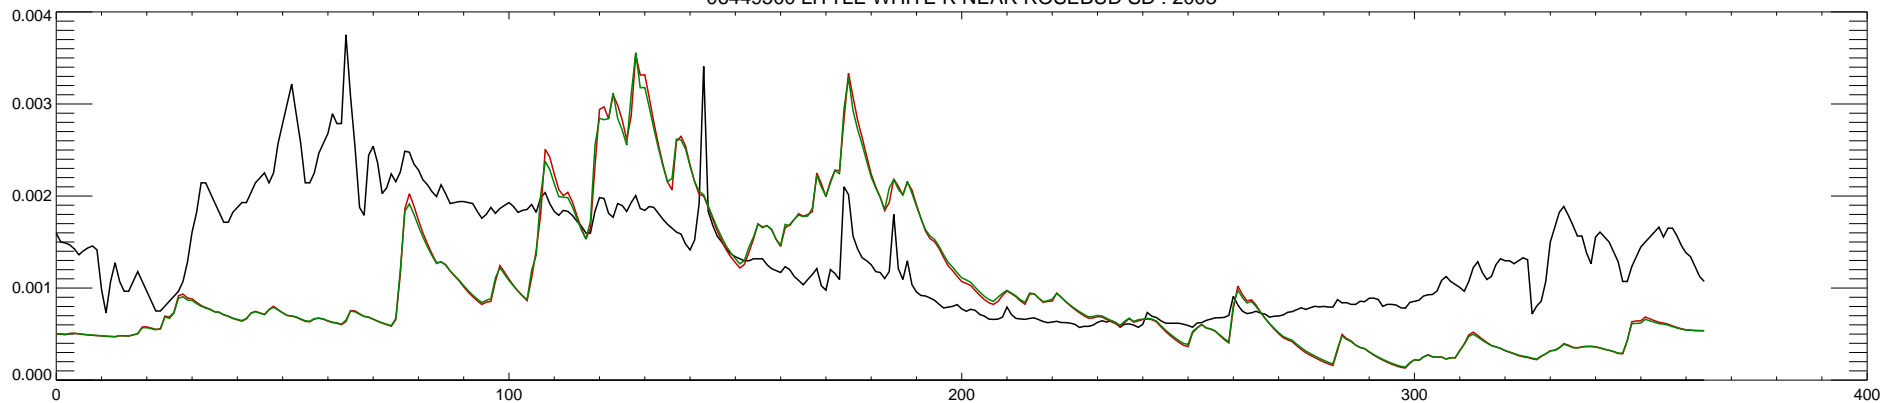

06449500 LITTLE WHITE R NEAR ROSEBUD SD : 2000

06449500 LITTLE WHITE R NEAR ROSEBUD SD : 2001

06449500 LITTLE WHITE R NEAR ROSEBUD SD : 2002

06449500 LITTLE WHITE R NEAR ROSEBUD SD : 2003

06449500 LITTLE WHITE R NEAR ROSEBUD SD : 2004