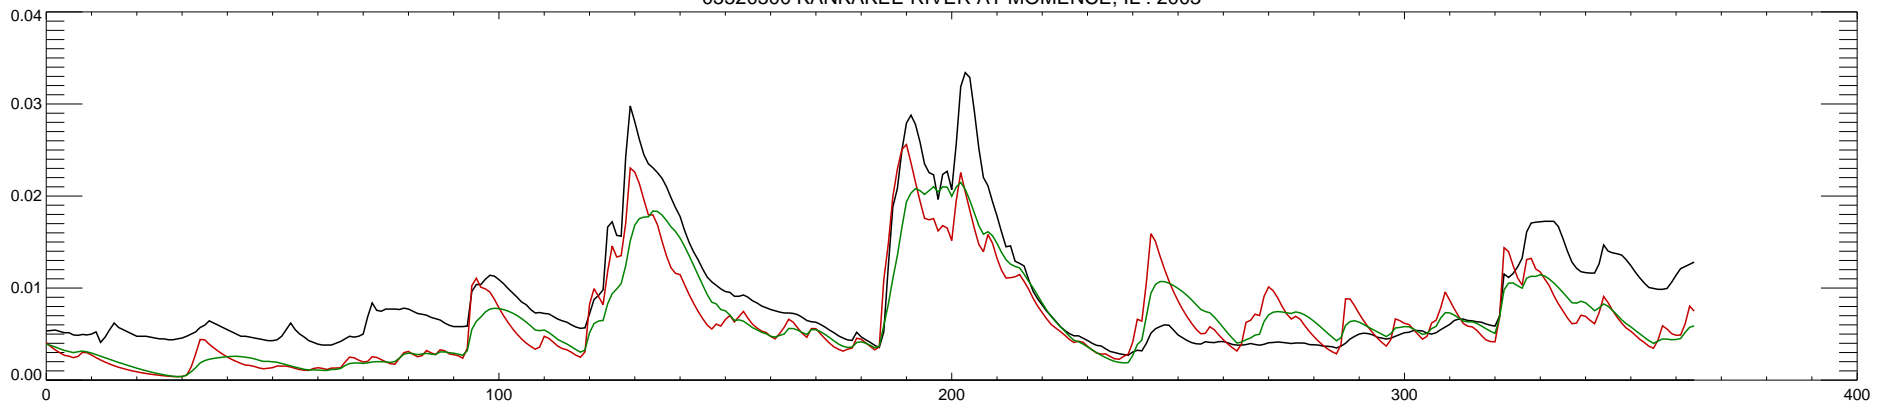

05520500 KANKAKEE RIVER AT MOMENCE, IL : 2000

05520500 KANKAKEE RIVER AT MOMENCE, IL : 2001

05520500 KANKAKEE RIVER AT MOMENCE, IL : 2002

05520500 KANKAKEE RIVER AT MOMENCE, IL : 2003

05520500 KANKAKEE RIVER AT MOMENCE, IL : 2004