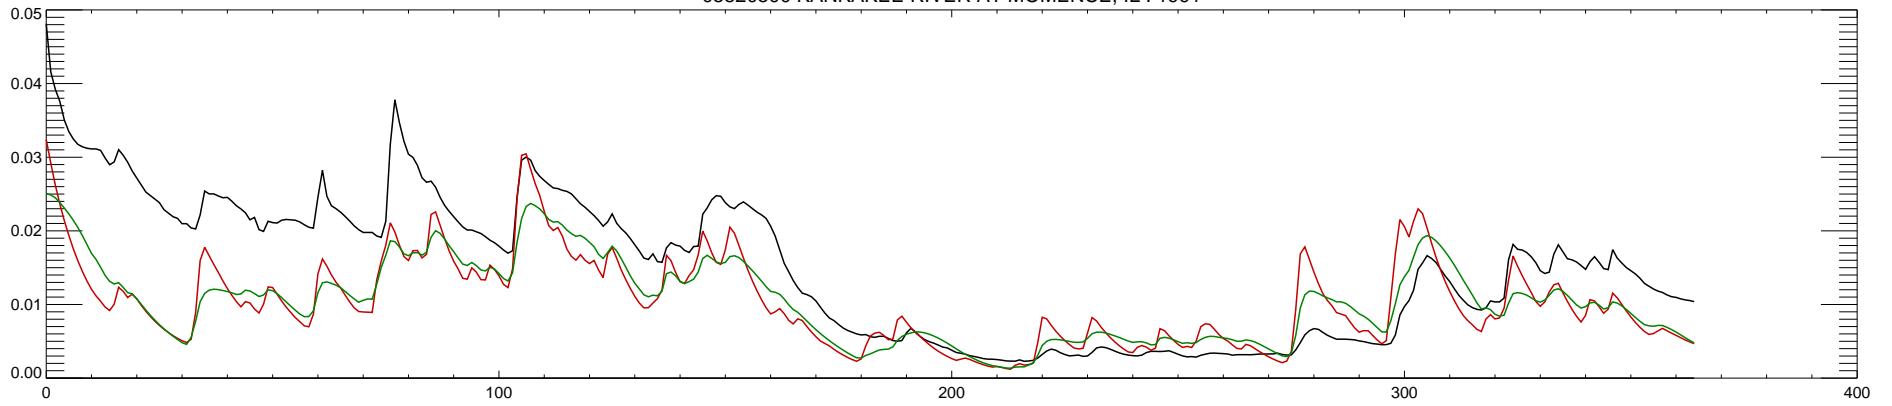

05520500 KANKAKEE RIVER AT MOMENCE, IL : 1992

05520500 KANKAKEE RIVER AT MOMENCE, IL : 1991