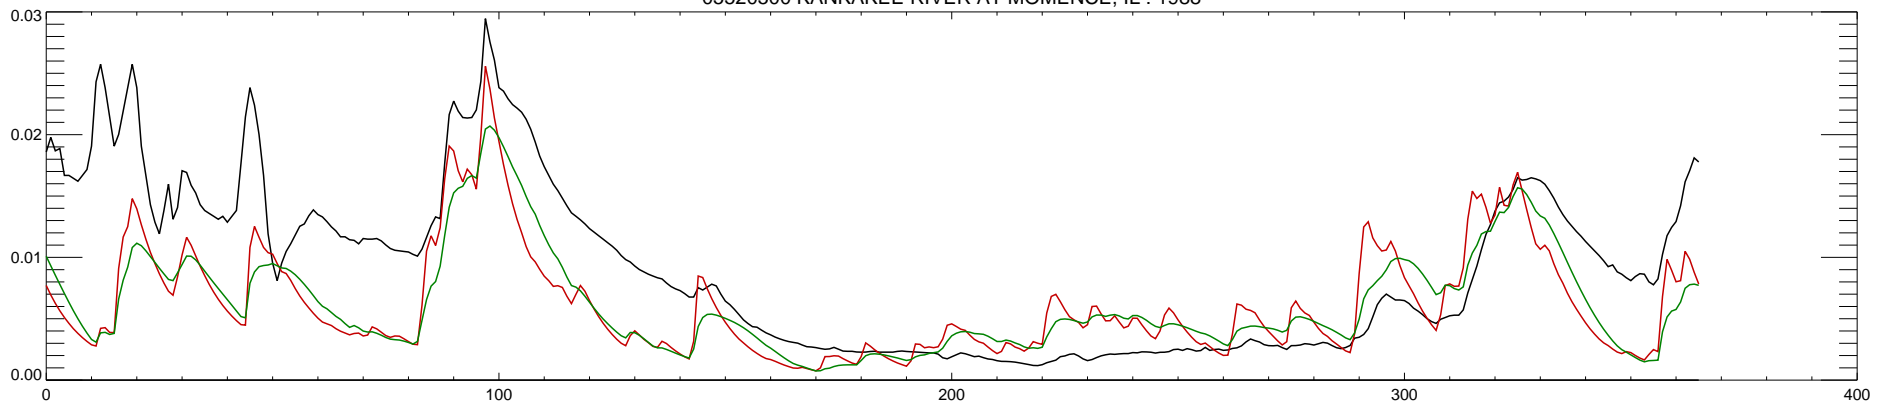

05520500 KANKAKEE RIVER AT MOMENCE, IL : 1985

05520500 KANKAKEE RIVER AT MOMENCE, IL : 1986

05520500 KANKAKEE RIVER AT MOMENCE, IL : 1987

05520500 KANKAKEE RIVER AT MOMENCE, IL : 1988

05520500 KANKAKEE RIVER AT MOMENCE, IL : 1989