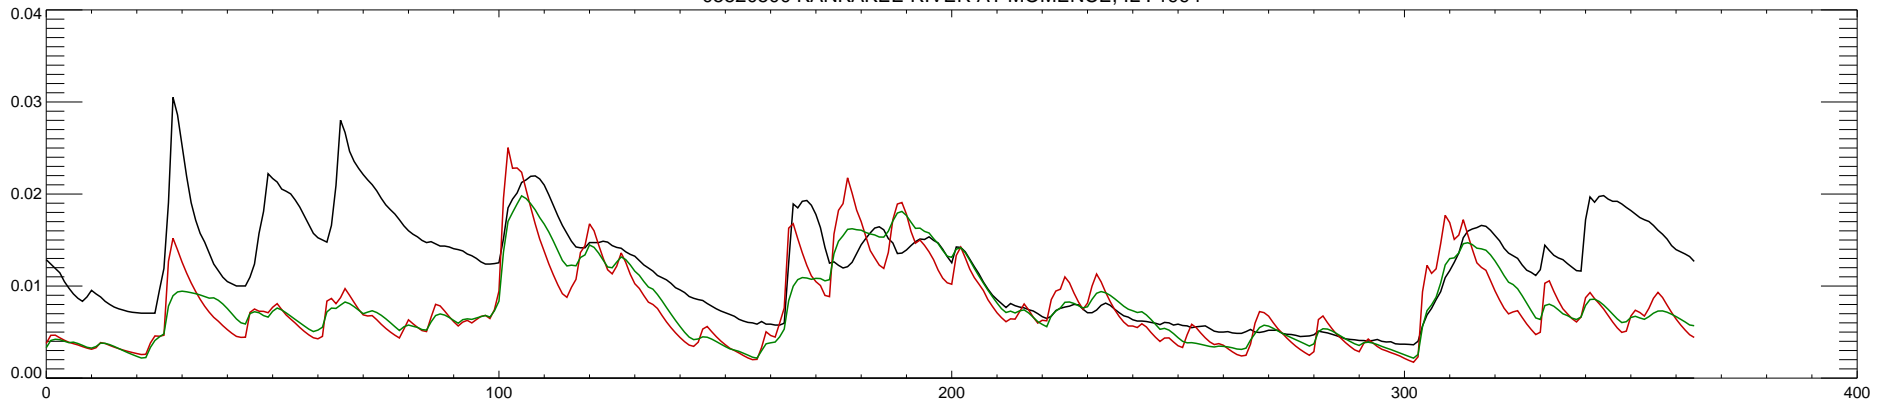

05520500 KANKAKEE RIVER AT MOMENCE, IL : 1990

05520500 KANKAKEE RIVER AT MOMENCE, IL : 1991

05520500 KANKAKEE RIVER AT MOMENCE, IL : 1992

05520500 KANKAKEE RIVER AT MOMENCE, IL : 1993

05520500 KANKAKEE RIVER AT MOMENCE, IL : 1994