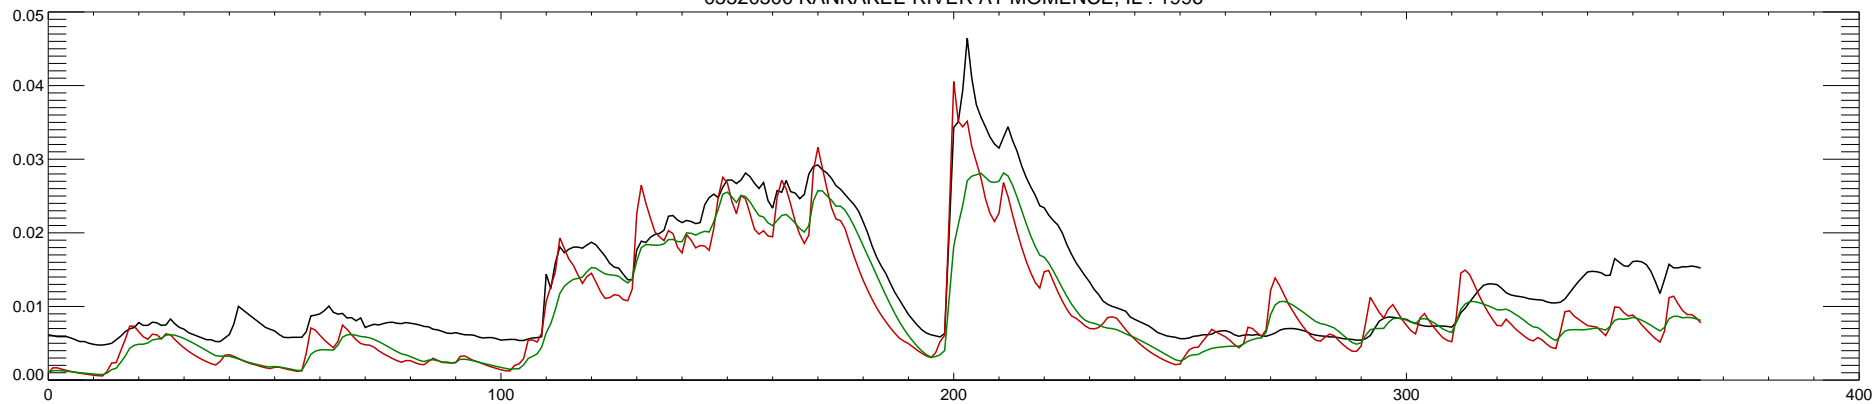

05520500 KANKAKEE RIVER AT MOMENCE, IL : 1997

05520500 KANKAKEE RIVER AT MOMENCE, IL : 1996