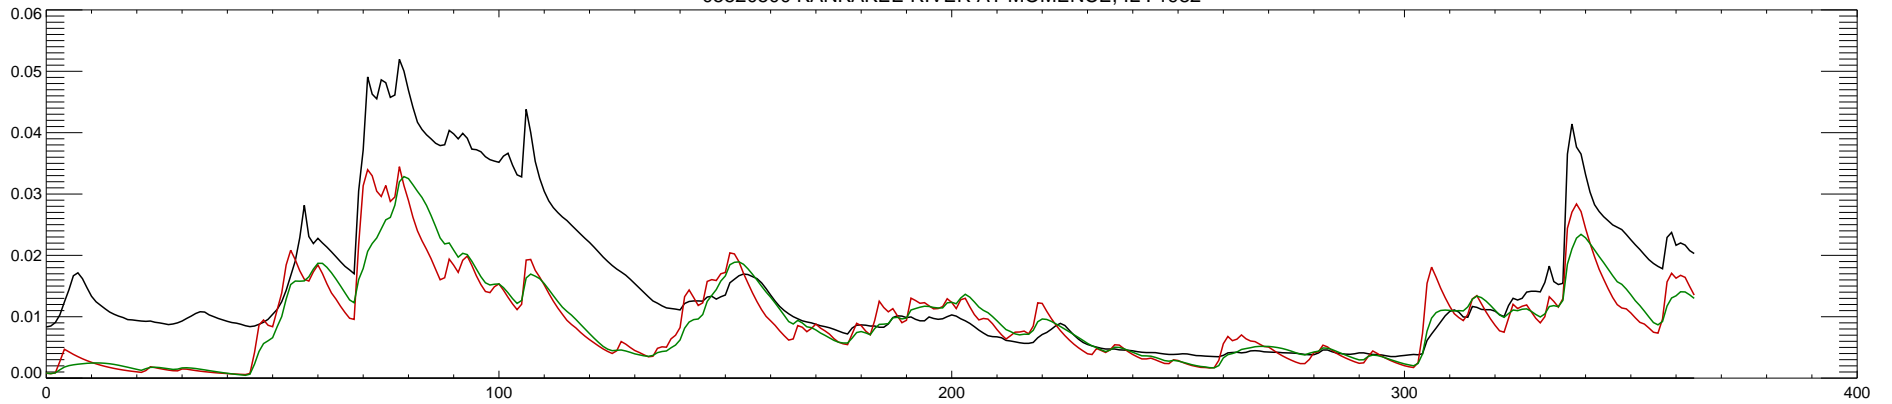

05520500 KANKAKEE RIVER AT MOMENCE, IL : 1980

05520500 KANKAKEE RIVER AT MOMENCE, IL : 1981

05520500 KANKAKEE RIVER AT MOMENCE, IL : 1982

05520500 KANKAKEE RIVER AT MOMENCE, IL : 1983

05520500 KANKAKEE RIVER AT MOMENCE, IL : 1984

05520500 KANKAKEE RIVER AT MOMENCE, IL : 1985

05520500 KANKAKEE RIVER AT MOMENCE, IL : 1986

05520500 KANKAKEE RIVER AT MOMENCE, IL : 1987

05520500 KANKAKEE RIVER AT MOMENCE, IL : 1988

05520500 KANKAKEE RIVER AT MOMENCE, IL : 1989

05520500 KANKAKEE RIVER AT MOMENCE, IL : 1990

05520500 KANKAKEE RIVER AT MOMENCE, IL : 1991

05520500 KANKAKEE RIVER AT MOMENCE, IL : 1992

05520500 KANKAKEE RIVER AT MOMENCE, IL : 1993

05520500 KANKAKEE RIVER AT MOMENCE, IL : 1994