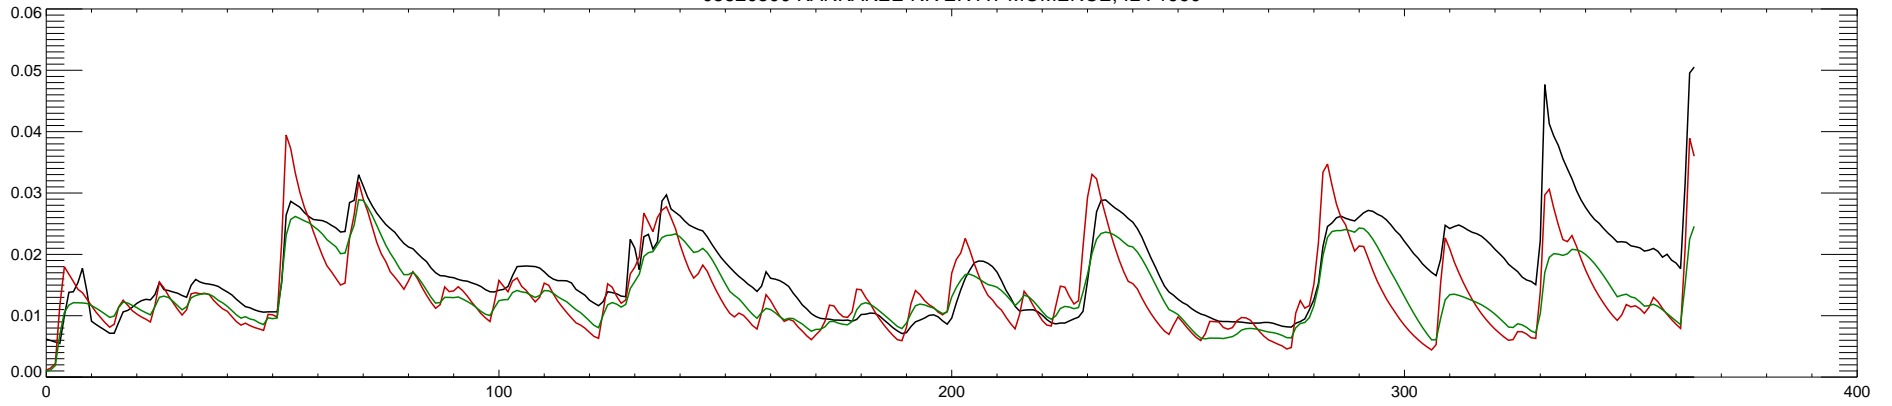

05520500 KANKAKEE RIVER AT MOMENCE, IL : 1991

05520500 KANKAKEE RIVER AT MOMENCE, IL : 1990